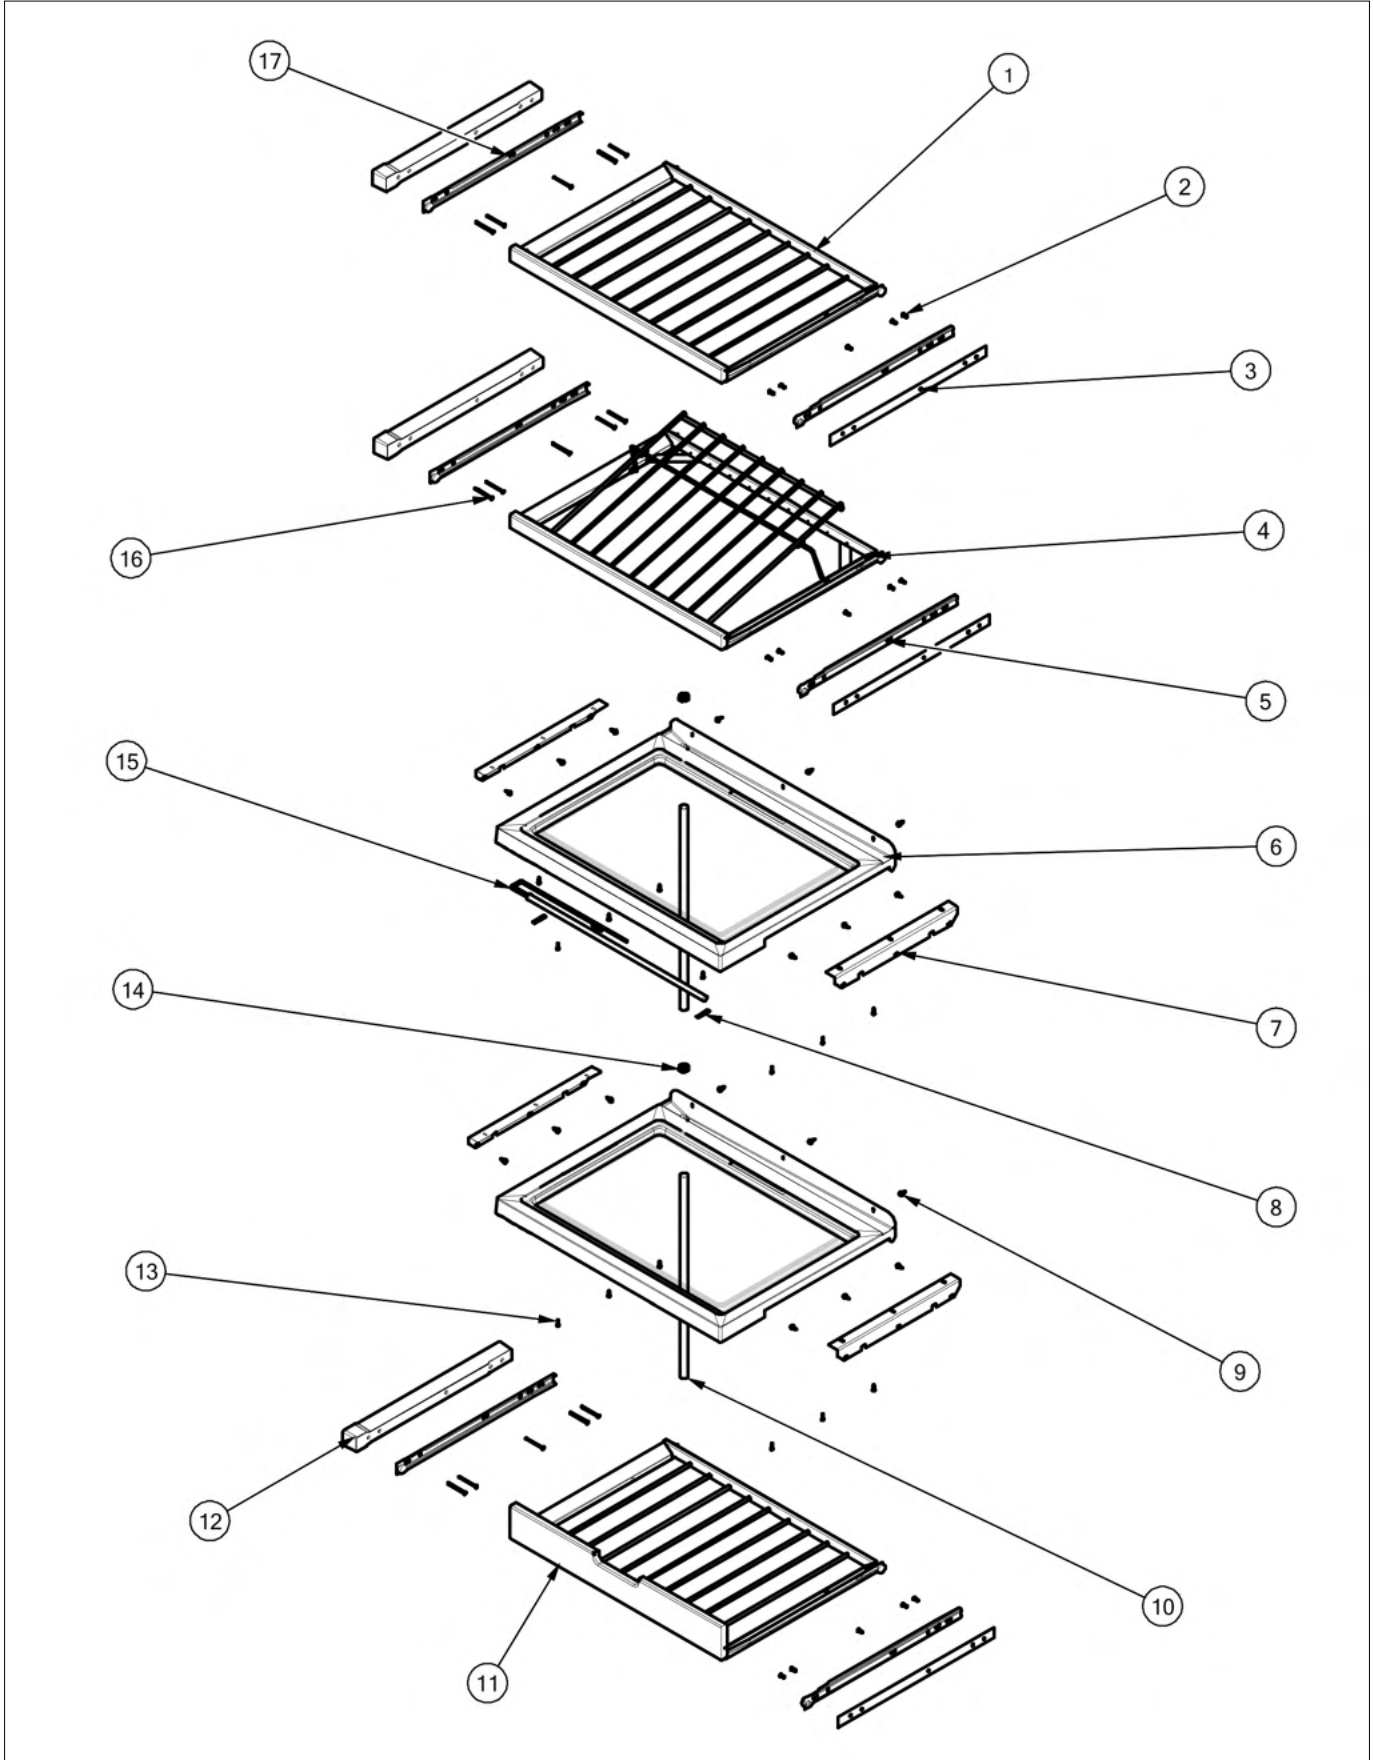

INTERIOR RACKS

Item	Part No.	Name	Qty	Uom	NOTES
1	G3298395	WINE RACK ASM TOP / MID	8	EA	
2	PD920140	SCREW	75	EA	
3	004245-000	SPACER, RACK, WINE	15	EA	
4	G5098397	WINE RACK ASSY COMP - ADJ	2	EA	
5	PK900030	WINE RACK SLIDE - CABINET R	15	EA	
6	PE940181	MULLION SHELF	2	EA	
7	C90998304BK	BRACE-MULLION	4	EA	Not available online / Call for pricing and availability
8	B1098316	WC LAMP CLIP	2	EA	
9	PD020194	SCR, HEX SRTD WSHR HD, #8-18 X 1/2	18	EA	
10	PB920161	DRAIN TUBE	2	EA	
11	G3298396	WINE RACK ASM BOT	5	EA	
12	PD940103	SPACER - WINE RACK	15	EA	
13	PD920147	6 X 1/2 HHW S/M/S HI - LO	14	EA	
14	PD930105	EAR CLAMP	2	EA	Not available online / Call for pricing and availability
15	PE950116	LIGHT ASSY - AURA	1	EA	
16	PD920155	FLATHEAD POINT TYPE "AB" #8-18 X 2"	75	EA	
17	PK900029	WINE RACK SLIDE - CABINET L	15	EA