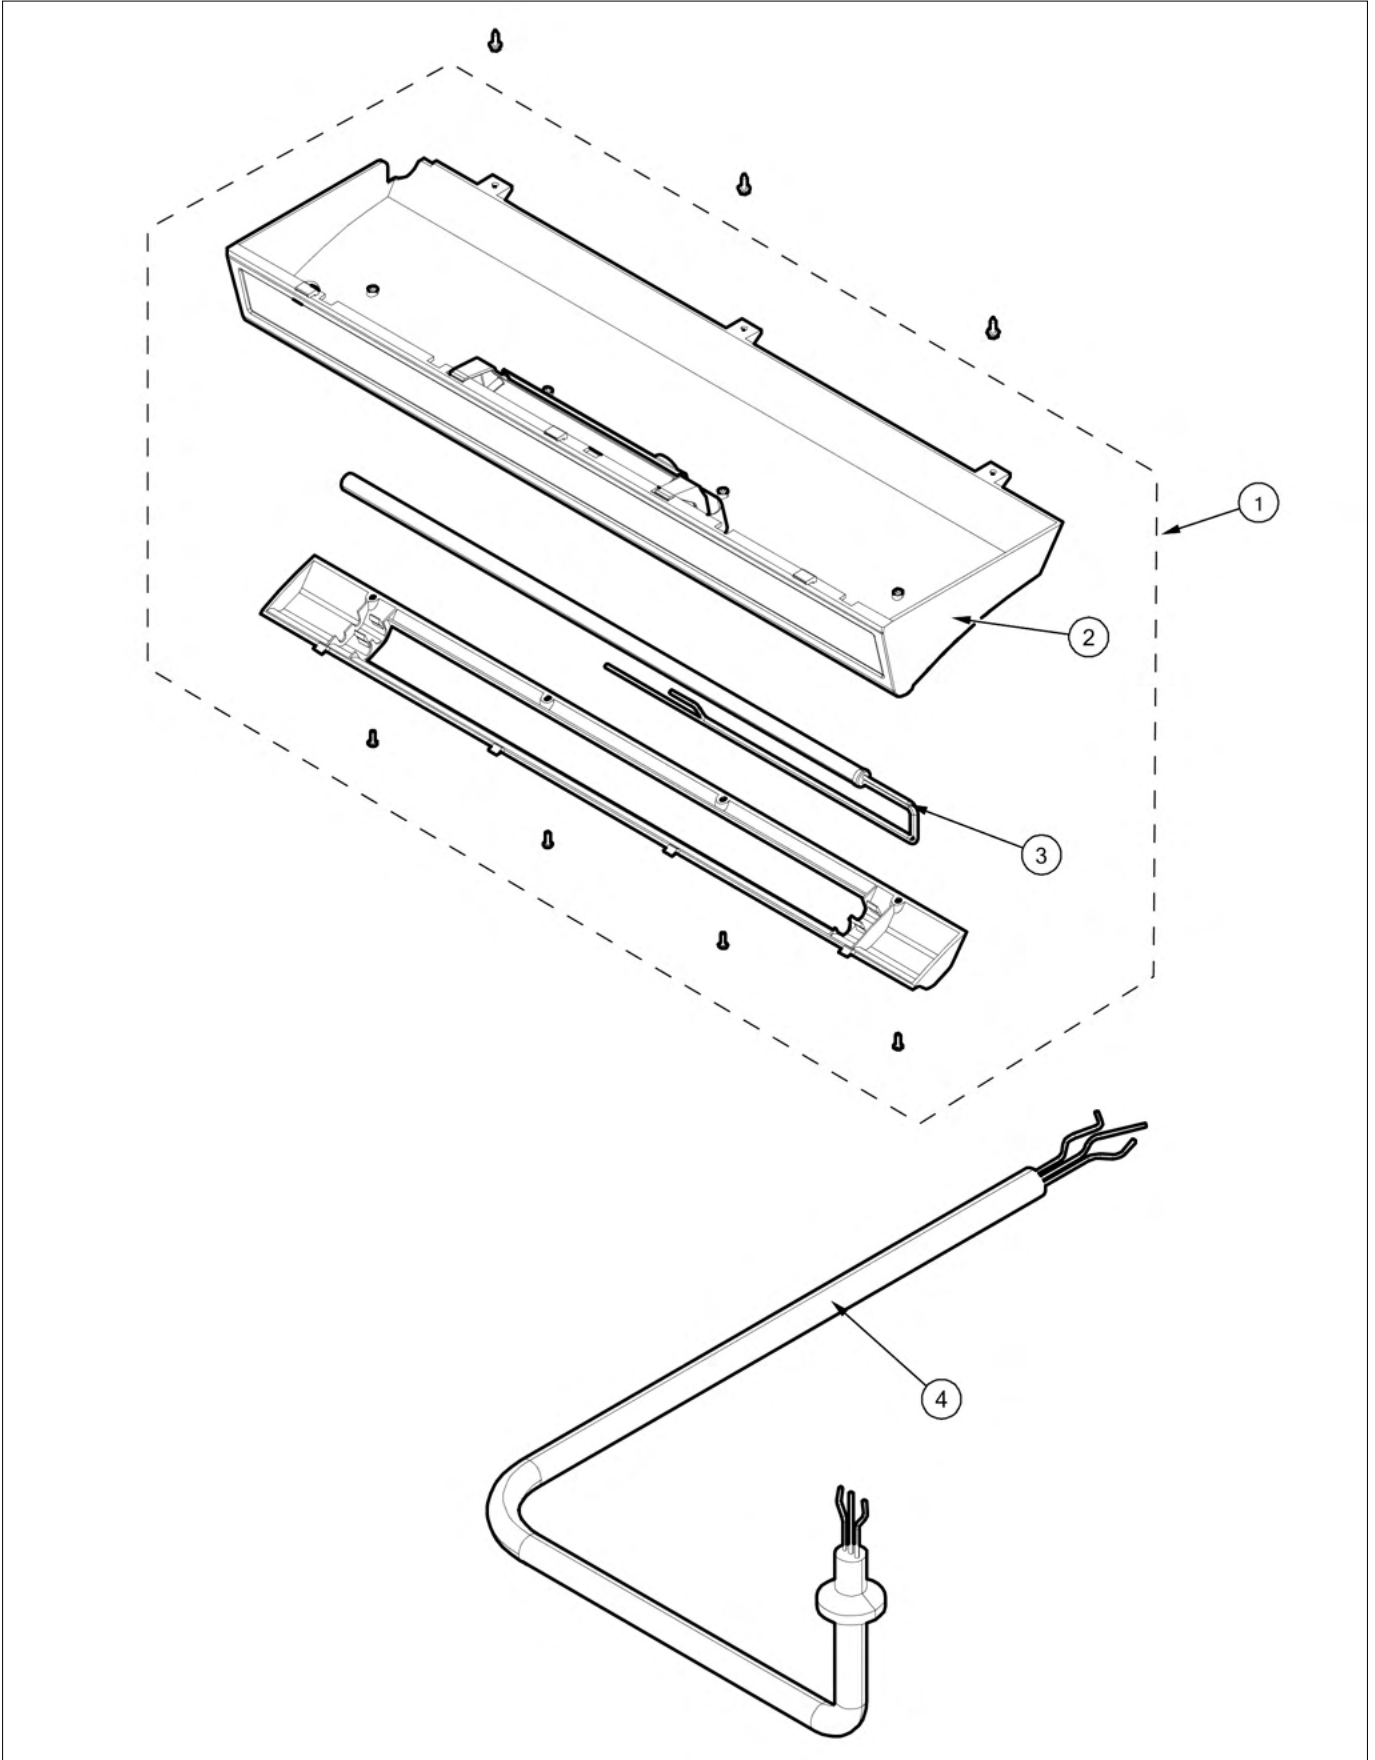

Item	Part No.	Name	Qty	Uom	NOTES
26	PB070344	FOAM INSULATION-LEFT CONDENSER	1	EA	
27	PD020194	SCR, HEX SRTD WSHR HD, #8-18 X 1/2	21	EA	
28	PB070345	FOAM INSULATION-TOP CONDENSER	1	EA	
NI	M0275196	TAPE-ELEC SL1	1	EA	Not available online / Call for pricing and availability
NI	A3189368	GASKET-FOAM VA3189368	1	EA	
29	PM010618	RELAY COMPR WC	1	EA	
30	PM010617	OVERLOAD 5TM COMPR	1	EA	
NI	PM910522	CAPACITOR START COMPR WC	1	EA	

CONTROL PANEL