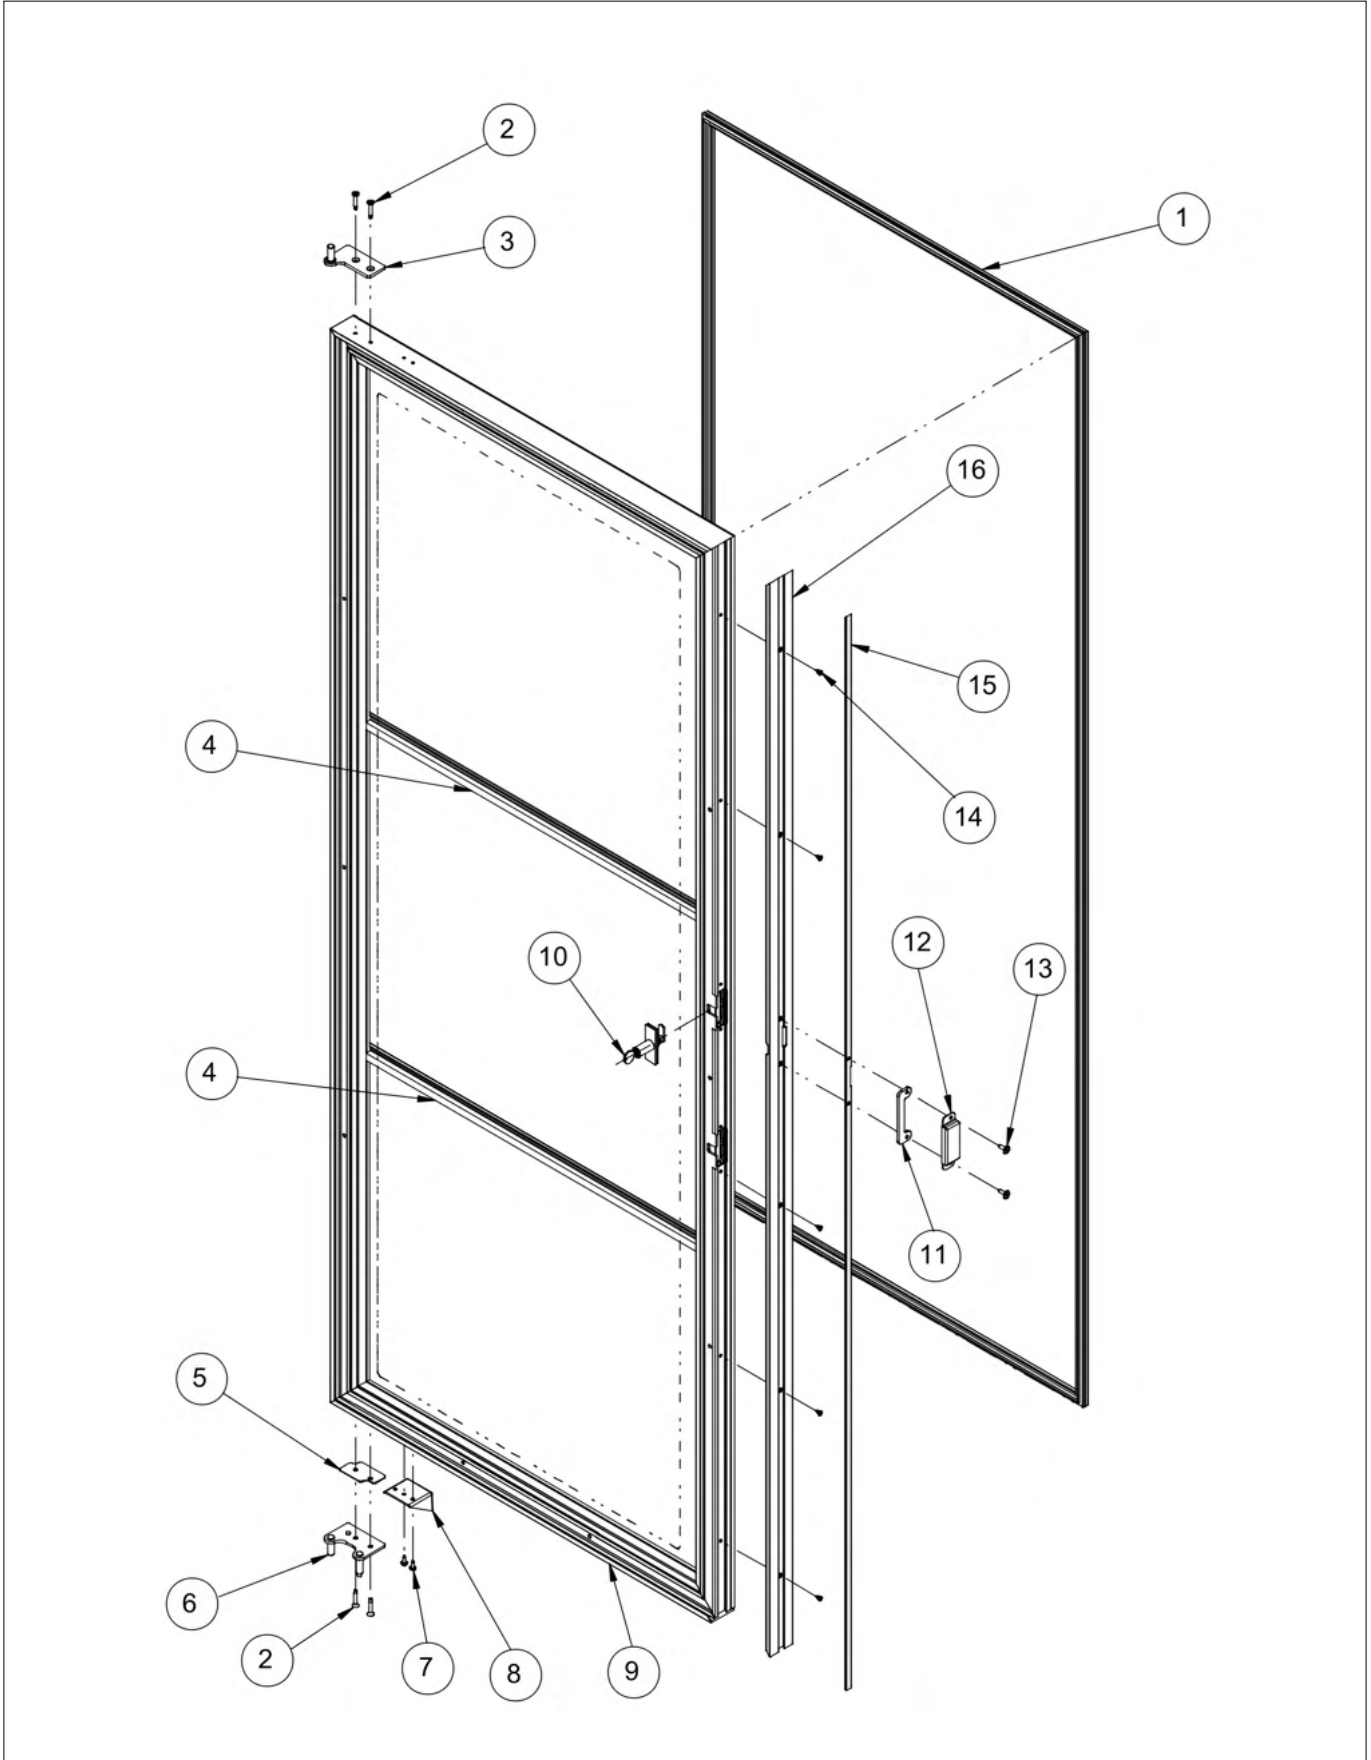

FDWB301L door assy

Item	Part No.	Name	Qty	Uom	NOTES
1	005504-000	GASKET,WC, FC	1	EA	Not available online / Call for pricing and availability
2	PD920174	10X7/8 PHILLIPS SMA TRI LOBE SA	4	EA	
3	PC920153	PIVOT PLATE - LH UPPER	1	EA	NO LONGER AVAILABLE
4	PB970148	GASKET - WC DOOR SEAL	1	EA	
5	PD940092	SPACER - DOOR HINGE	1	EA	
6	PC920155	PIVOT PLATE - WC LH LOWER	1	EA	NO LONGER AVAILABLE
7	PD020194	SCR, HEX SRTD WSHR HD, #8-18 X 1/2	2	EA	
8	PD050019	STRIKER DOOR SWITCH	1	EA	
9	PM010598	DOOR GLASS ASM FOL CLR	1	EA	NO LONGER AVAILABLE
10	PM910373	LOCK ASM KIT WC FOL	1	EA	
11	PK930229	COVER STRIKE SPACER	1	EA	
12	B2098666	COVER STRIKE	1	EA	
13	M0210458	SCR 8-18 X 5/8 WAFER PH SMS	2	EA	
14	M0215704	SCREW-SM	5	EA	
15	PE930128	INSERT HANDLE - WC RH	1	EA	NO LONGER AVAILABLE, Not available online / Call for pricing and availability
16	PE930131	DOOR WC FOL W/LOCK LH	1	EA	NO LONGER AVAILABLE
NI	PF910019	MYLAR ADHESIVE STRIP	10	EA	Not available online / Call for pricing and availability