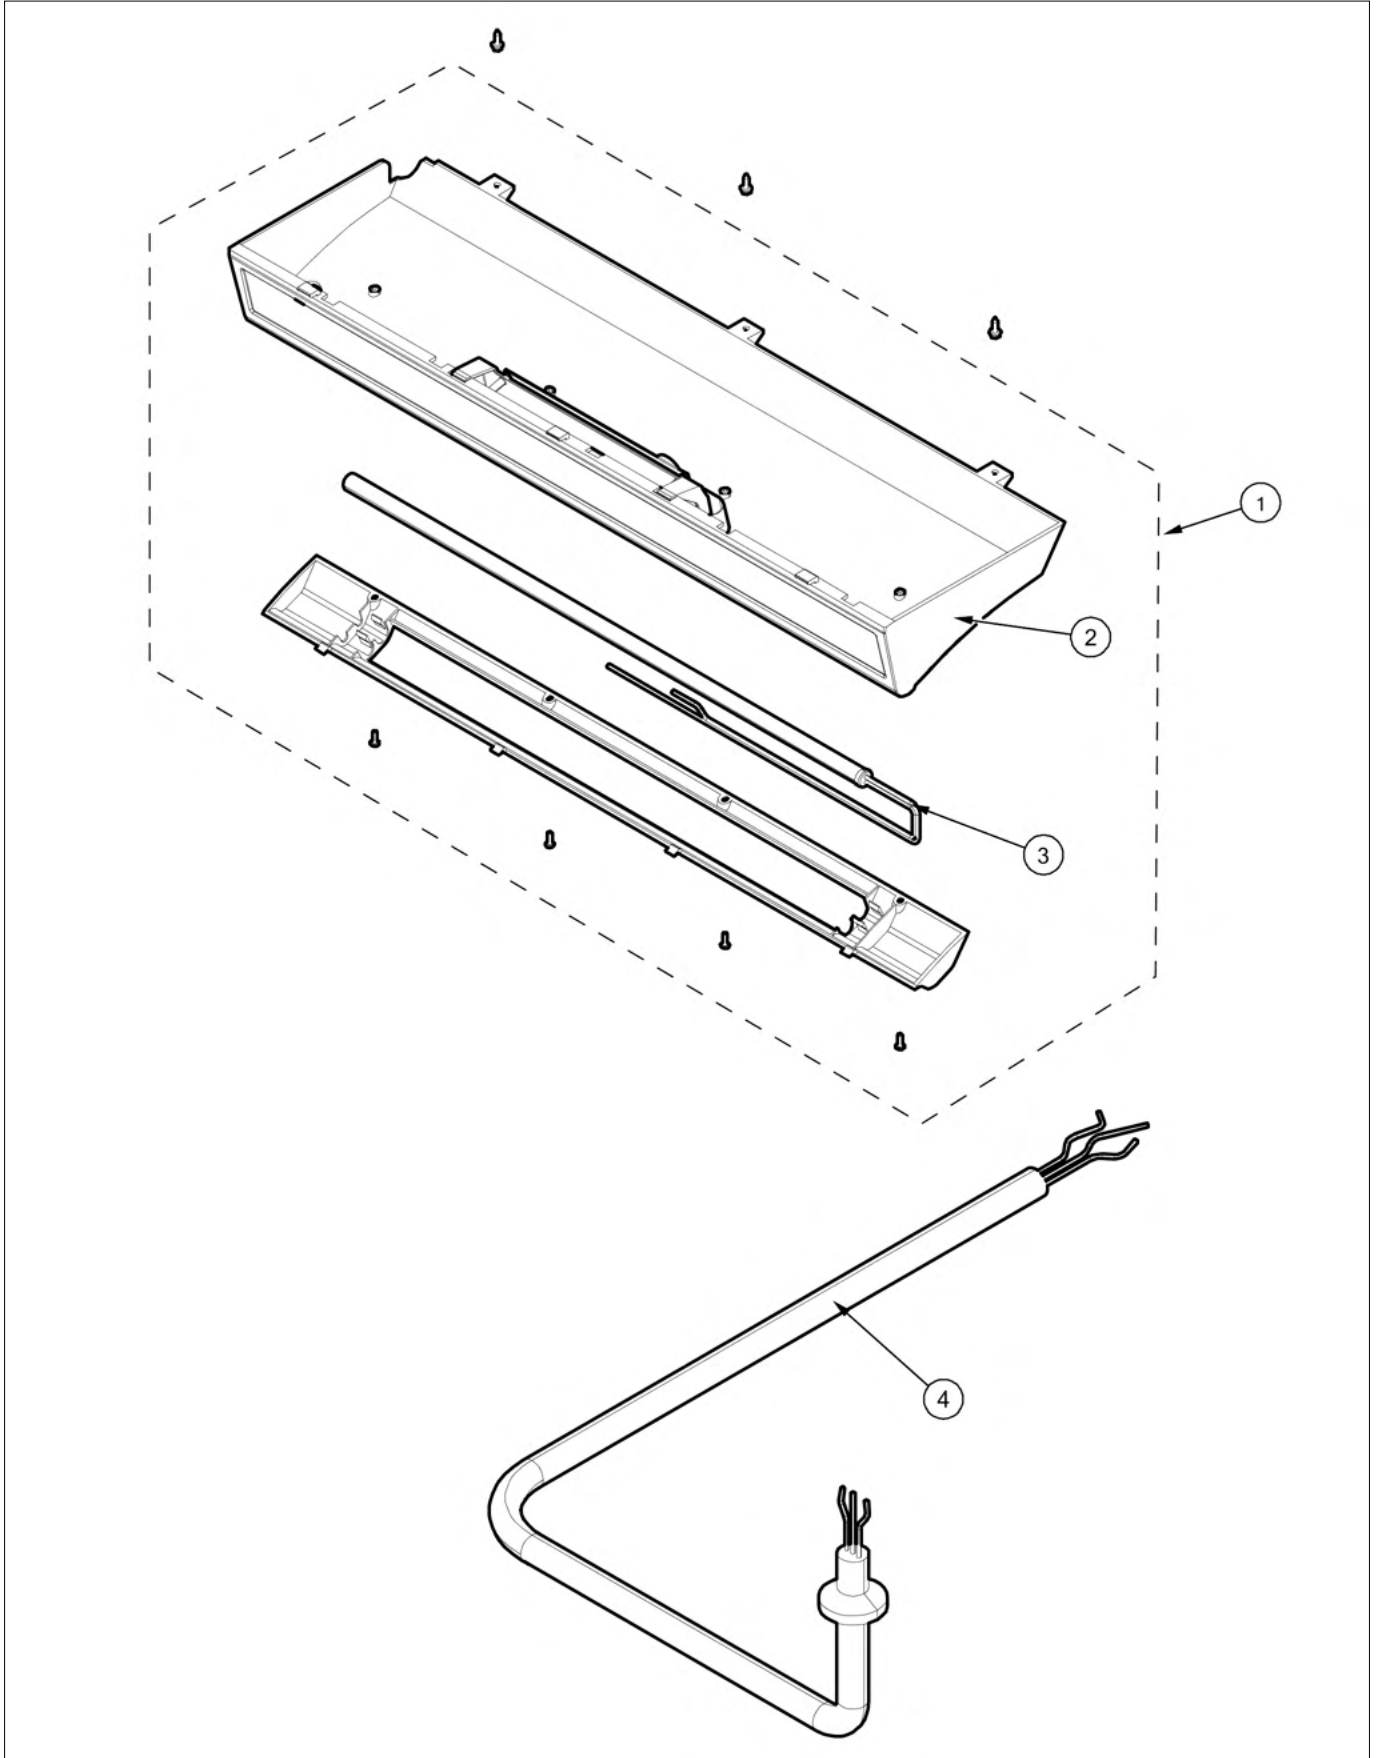

Item	Part No.	Name	Qty	Uom	NOTES
26	PB070344	FOAM INSULATION-LEFT CONDENSER	1	EA	
27	PD020194	SCR, HEX SRTD WSHR HD, #8-18 X 1/2	21	EA	
28	PB070345	FOAM INSULATION-TOP CONDENSER	1	EA	
NI	M0275196	TAPE-ELEC SL1	1	EA	Not available online / Call for pricing and availability
NI	A3189368	GASKET-FOAM VA3189368	1	EA	
29	PM010618	RELAY COMPR WC	1	EA	
30	PM010617	OVERLOAD 5TM COMPR	1	EA	
NI	PM910522	CAPACITOR START COMPR WC	1	EA	

CONTROL PANEL