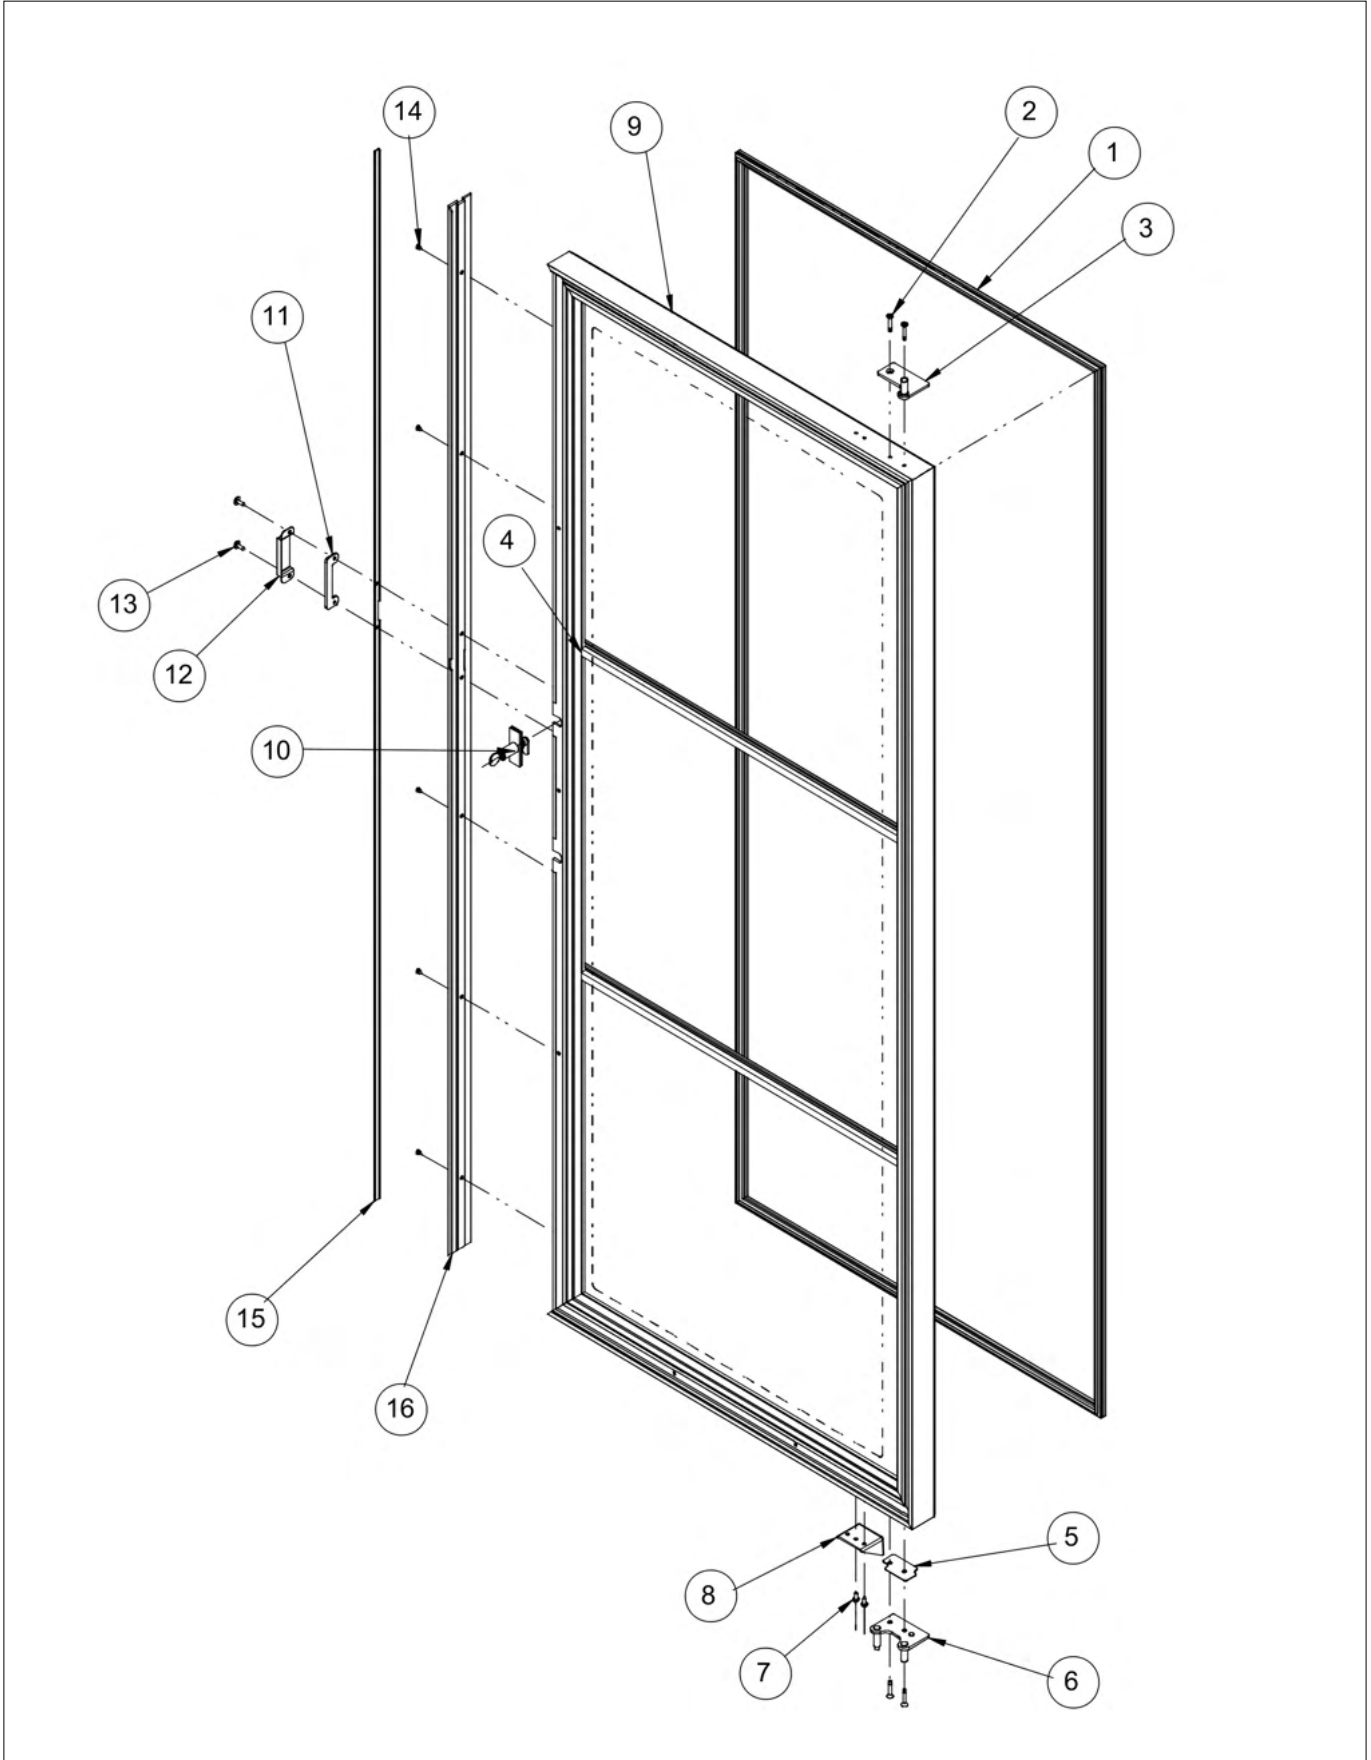

FDWB301R Door Assy

Item	Part No.	Name	Qty	Uom	NOTES
1	005504-000	GASKET,WC, FC	1	EA	Not available online / Call for pricing and availability
2	PD920174	10X7/8 PHILLIPS SMA TRI LOBE SA	4	EA	
3	PC920154	PIVOT PLATE - RH UPPER	1	EA	NO LONGER AVAILABLE
4	PB970148	GASKET - WC DOOR SEAL	1	EA	
5	PD940092	SPACER - DOOR HINGE	1	EA	
6	PC920156	PIVOT PLATE - WC RH LOWER	1	EA	NO LONGER AVAILABLE
7	PD020194	SCR, HEX SRTD WSHR HD, #8-18 X 1/2	2	EA	
8	PD050019	STRIKER DOOR SWITCH	1	EA	
9	PM010598	DOOR GLASS ASM FOL CLR	1	EA	NO LONGER AVAILABLE
10	PM910373	LOCK ASM KIT WC FOL	1	EA	
11	PK930229	COVER STRIKE SPACER	1	EA	
12	B2098666	COVER STRIKE	1	EA	
13	M0210458	SCR 8-18 X 5/8 WAFER PH SMS	2	EA	
14	M0215704	SCREW-SM	5	EA	
15	PE930127	INSERT - HANDLE WC RH	1	EA	
16	PE930130	DOOR WC FOL W/LOCK RH	1	EA	NO LONGER AVAILABLE
NI	PF910019	MYLAR ADHESIVE STRIP	10	EA	Not available online / Call for pricing and availability