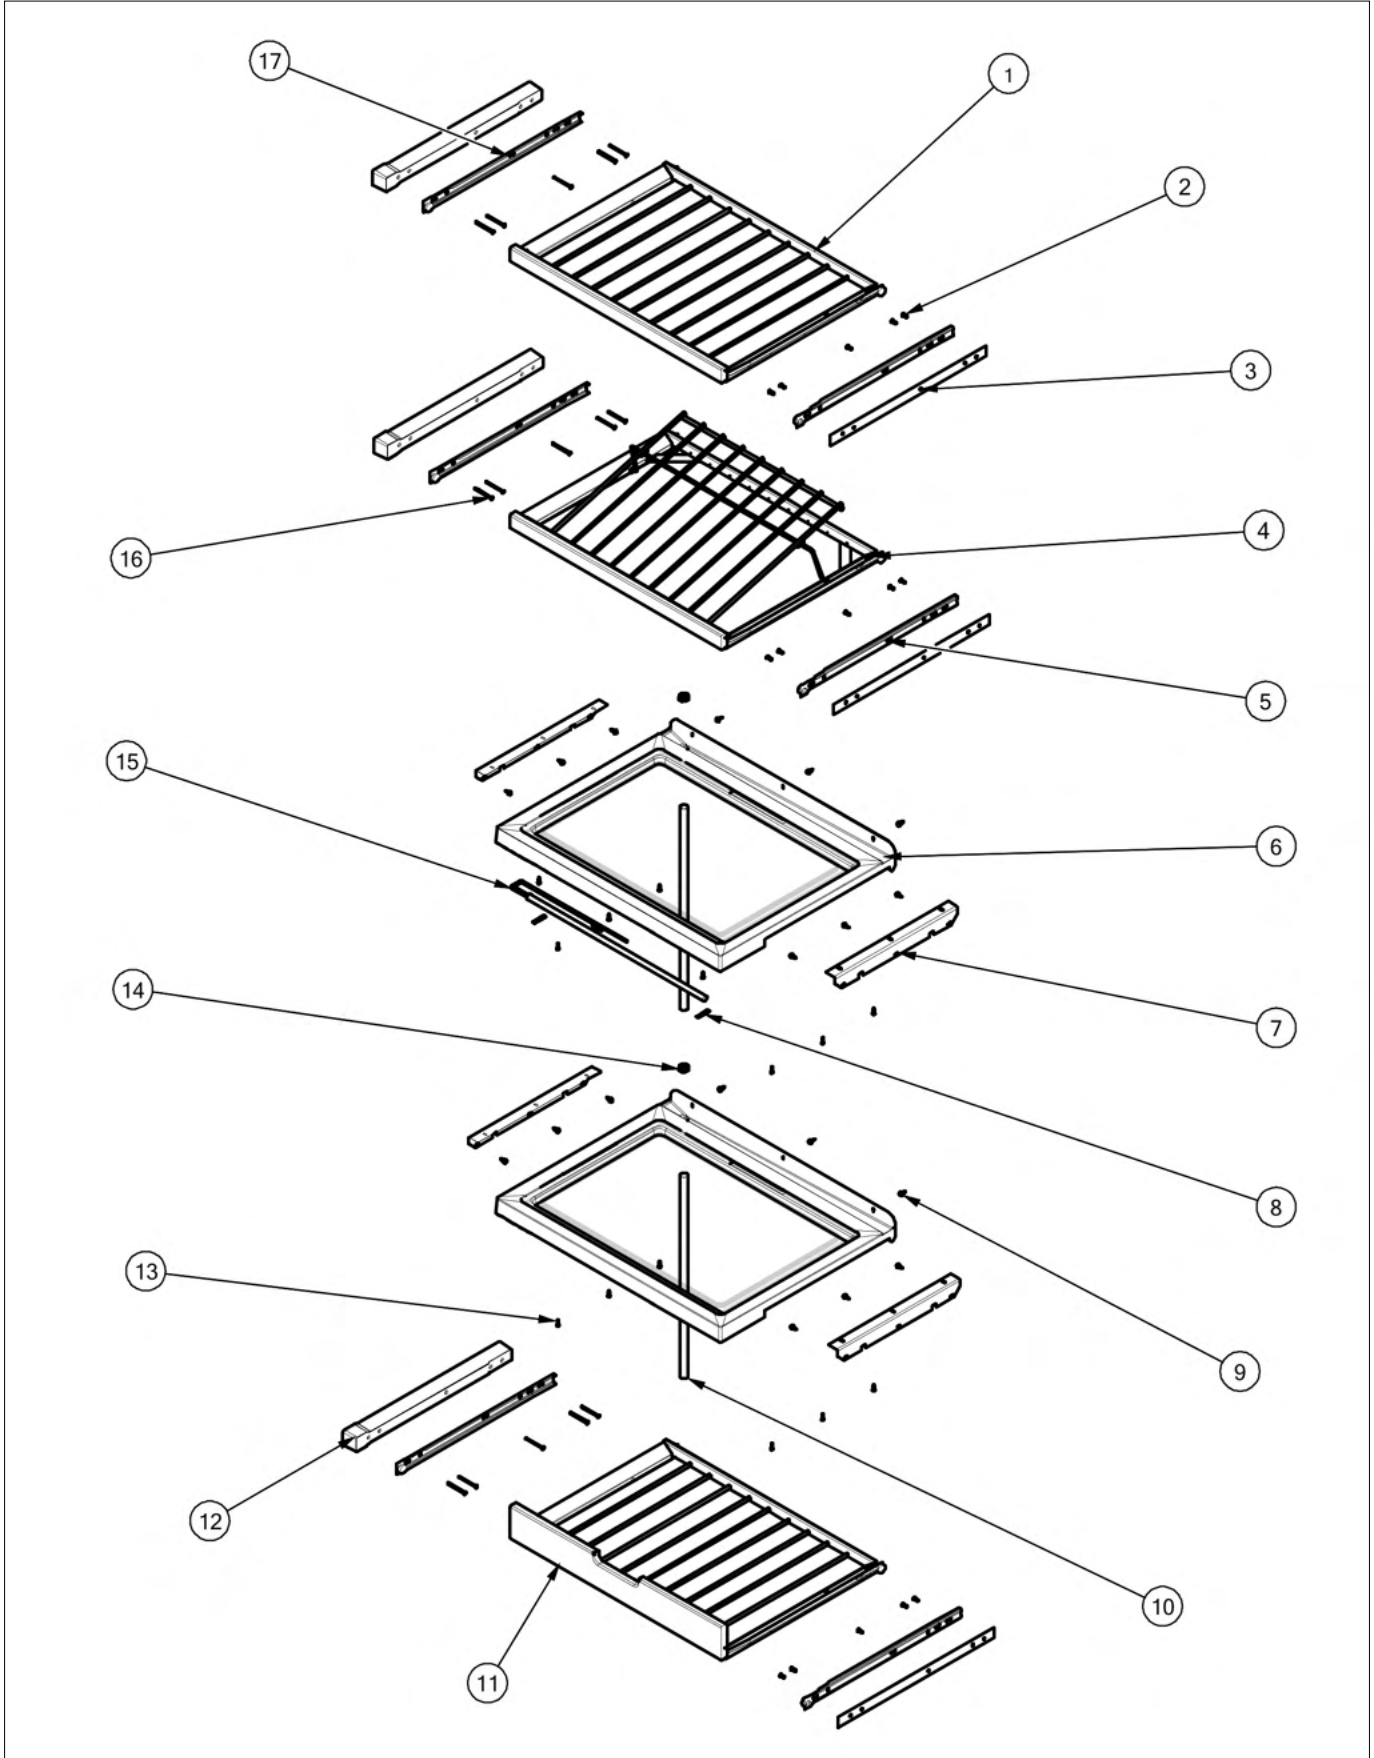

INTERIOR RACKS

Item	Part No.	Name	Qty	Uom	NOTES
1	G3298395	WINE RACK ASM TOP / MID	8	EA	
2	PD920140	SCREW	75	EA	
3	004245-000	SPACER, RACK, WINE	15	EA	
4	G5098397	WINE RACK ASSY COMP - ADJ	2	EA	
5	PK900030	WINE RACK SLIDE - CABINET R	15	EA	
6	PE940181	MULLION SHELF	2	EA	
7	C90998304BK	BRACE-MULLION	4	EA	Not available online / Call for pricing and availability
8	B1098316	WC LAMP CLIP	2	EA	
9	PD020194	SCR, HEX SRTD WSHR HD, #8-18 X 1/2	18	EA	
10	PB920161	DRAIN TUBE	2	EA	
11	G3298396	WINE RACK ASM BOT	5	EA	
12	PD940103	SPACER - WINE RACK	15	EA	
13	PD920147	6 X 1/2 HHW S/M/S HI - LO	14	EA	
14	PD930105	EAR CLAMP	2	EA	Not available online / Call for pricing and availability
15	PE950116	LIGHT ASSY - AURA	1	EA	
16	PD920155	FLATHEAD POINT TYPE "AB" #8-18 X 2"	75	EA	
17	PK900029	WINE RACK SLIDE - CABINET L	15	EA