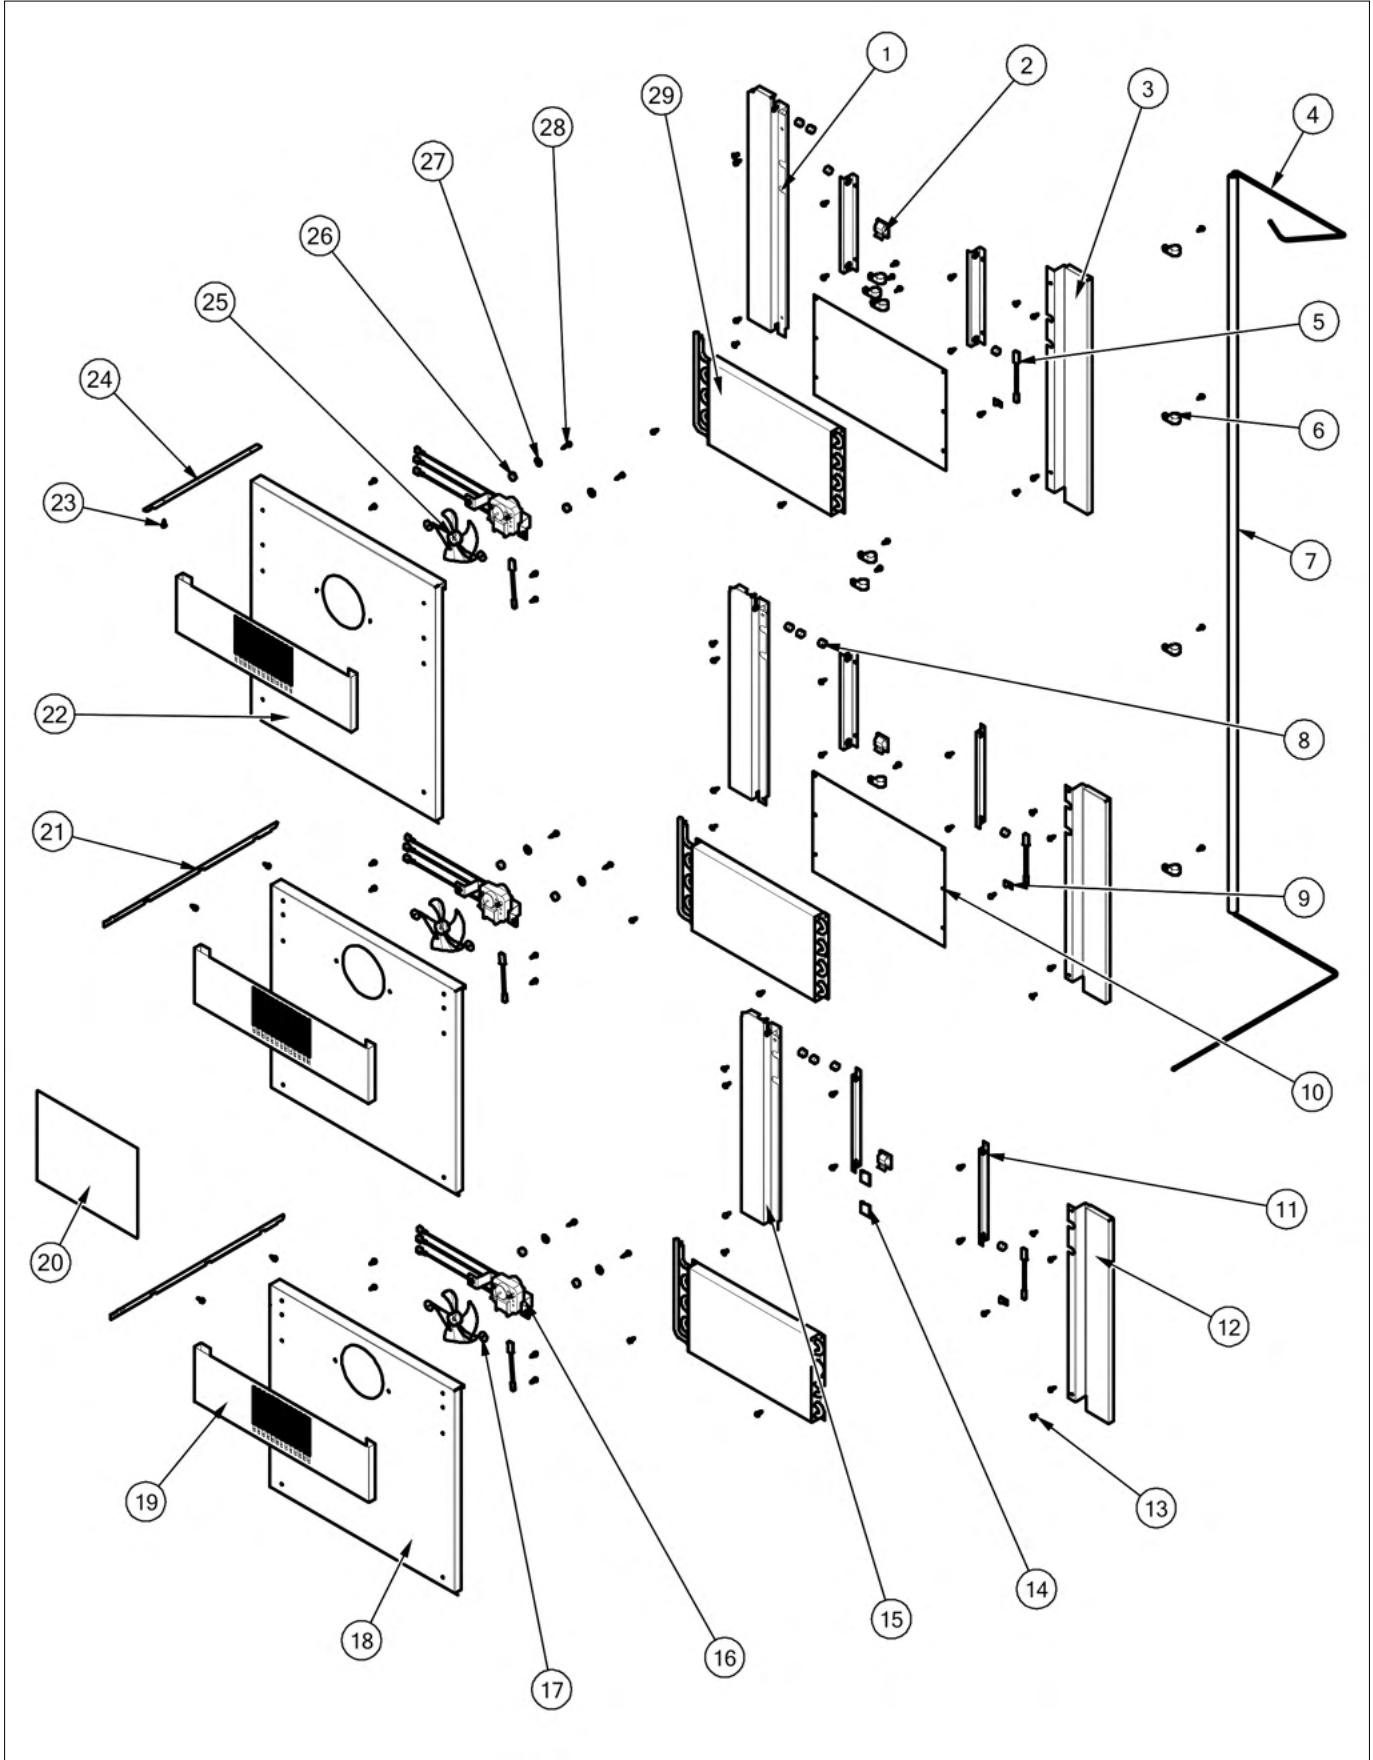

INTERIOR COMPONENTS

Item	Part No.	Name	Qty	Uom	NOTES
1	K2099257	SIDE SPACER - EVAP COVER, TOP LEFT	1	EA	
2	M0104102	CLIP-CORD RED	3	EA	
3	K2099256	SIDE SPACER - EVAP COVER, TOP RT	1	EA	
4	F2098043	DISCHARGE TUBING	1	EA	
5	PJ930025	WC - THERMISTER A2253PT22P1	6	EA	
6	023823-000	CLIP, TUBE	10	EA	
7	PB970189	INSULATION TUBING 45.001	1	EA	
8	PD040021	1/2" BUSHING (VGRC)	12	EA	
9	M0102804	CLAMP-TUBE VM0102804	3	EA	
10	PK930088	DRAIN SHIELD - EVAP	2	EA	
11	K2098097	BAFFLE, EVAPORATOR	6	EA	
12	K2098019	SIDE SPACER EVAP MID/BTM	2	EA	
13	M0210443	SCREW-E SM VM0210443	12	EA	
14	M0104106	CLIP-CORD VM0104106	2	EA	
15	K2098090	SIDE SPACER - EVAP COVER MID LT	2	EA	
16	063491-000	FAN, EVAP, ASSY	3	EA	
Not Shown	NOTE	(INCLUDES BLADE)		EA	
17	M0270546	WASHER	6	EA	
18	K2097593	EVAPORATOR COVER, MID/BTM	2	EA	
19	K2097591	EVAP FAN COVER	3	EA	
20	PE970427	CABINET WIRE HARNESS WC	1	EA	
21	PK930124	WIRE, CHANNEL	2	EA	
22	K2097596	EVAP COVER - TOP	1	EA	
23	PD020194	SCR, HEX SRTD WSHR HD, #8-18 X 1/2	61	EA	
24	PK930089	EXTRUSION - WIRE CHANNEL	1	EA	
25	N/A	FAN-EVAP/4.330	3	EA	
Not Shown	NOTE	(ORDER ITEM 16)		EA	
26	12234001	GROMMET-VIBRATION	6	EA