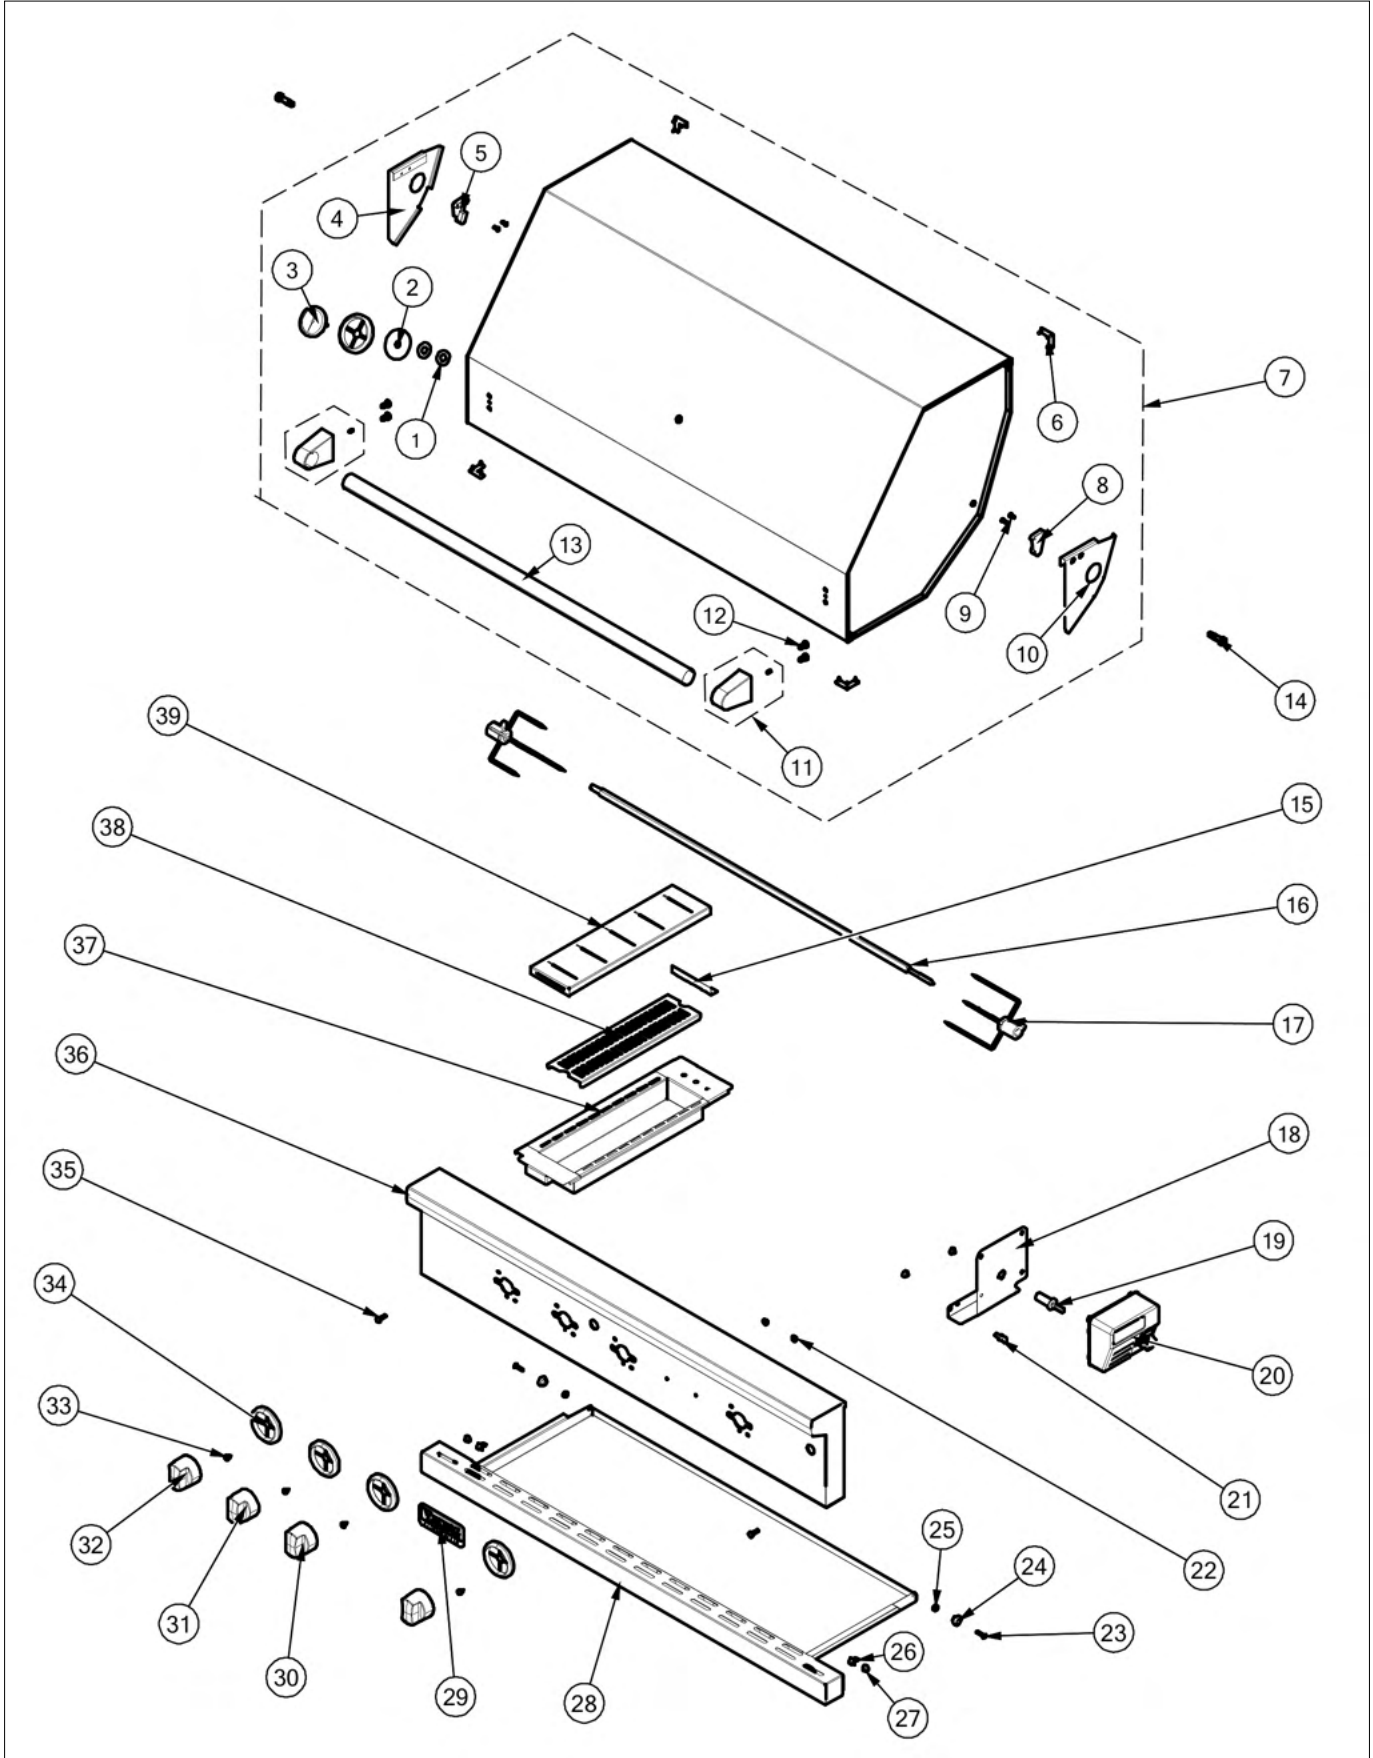

JHYVGIQ54224LSS Decor parts

Item	Part No.	Name	Qty	Uom	NOTES
1	050094-000	7?16" WASHER, 18-8 S.S., FLAT	2	EA	Not available online / Call for pricing and availability
2	026724-000	SPACER, WSHR	1	EA	
3	042720-000	GAUGE, BMTL, TEMPERATURE	1	EA	
4	045680-000	CANOPY SPRING END MOUNT-LH	1	EA	Not available online / Call for pricing and availability
5	005941-000	CANOPY SPRING END MOUNT-LH	1	EA	
6	049528-000	CANOPY BUMPER	4	EA	
7	050071-000	42" CANOPY ASM	1	EA	
8	007215-000	CANOPY SPRING END MOUNT-RH	1	EA	
9	004706-000	MACHINE SCREW, 6-32 x 3/8, PAN HD, PHILLIPS	4	EA	
10	045676-000	CANOPY SPRING END MOUNT-RH	1	EA	Not available online / Call for pricing and availability
11	026965-000	END CAP, ASM, DOOR HANDLE	2	EA	
12	035647-000	BOLT, FASTENER, HXH, SST	4	EA	
13	045824-000	42 CANOPY HANDLE	1	EA	
14	PD010043	5/16INCH SHOULDER BOLT (PHASE 2)	2	EA	
15	pc020030	SMOKER BOX HINGE (PHASE II GRILLS)	1	EA	
16	049684-000	SPIT RTSR ROD 542	1	EA	Not available online / Call for pricing and availability
17	032881-000	FORK, RTSR	2	EA	
18	043284-000	ROTIS MOTOR BRACKET	1	EA	
19	037377-000	ADAPTER, HEX, ROTISSERIE MOTOR ADAPTER	1	EA	
20	032461-000	MOTOR, ROTIS (COMES WITH POWER CORD)	1	EA	
21	043302-000	SCREW, THUMB, SPADE HEAD	1	EA	
22	PD030006	PALNUT, CAPPED, WASHER	2	EA	
23	PD020082	10 X 24 COUNTERSUNK S.S. SCREW	2	EA