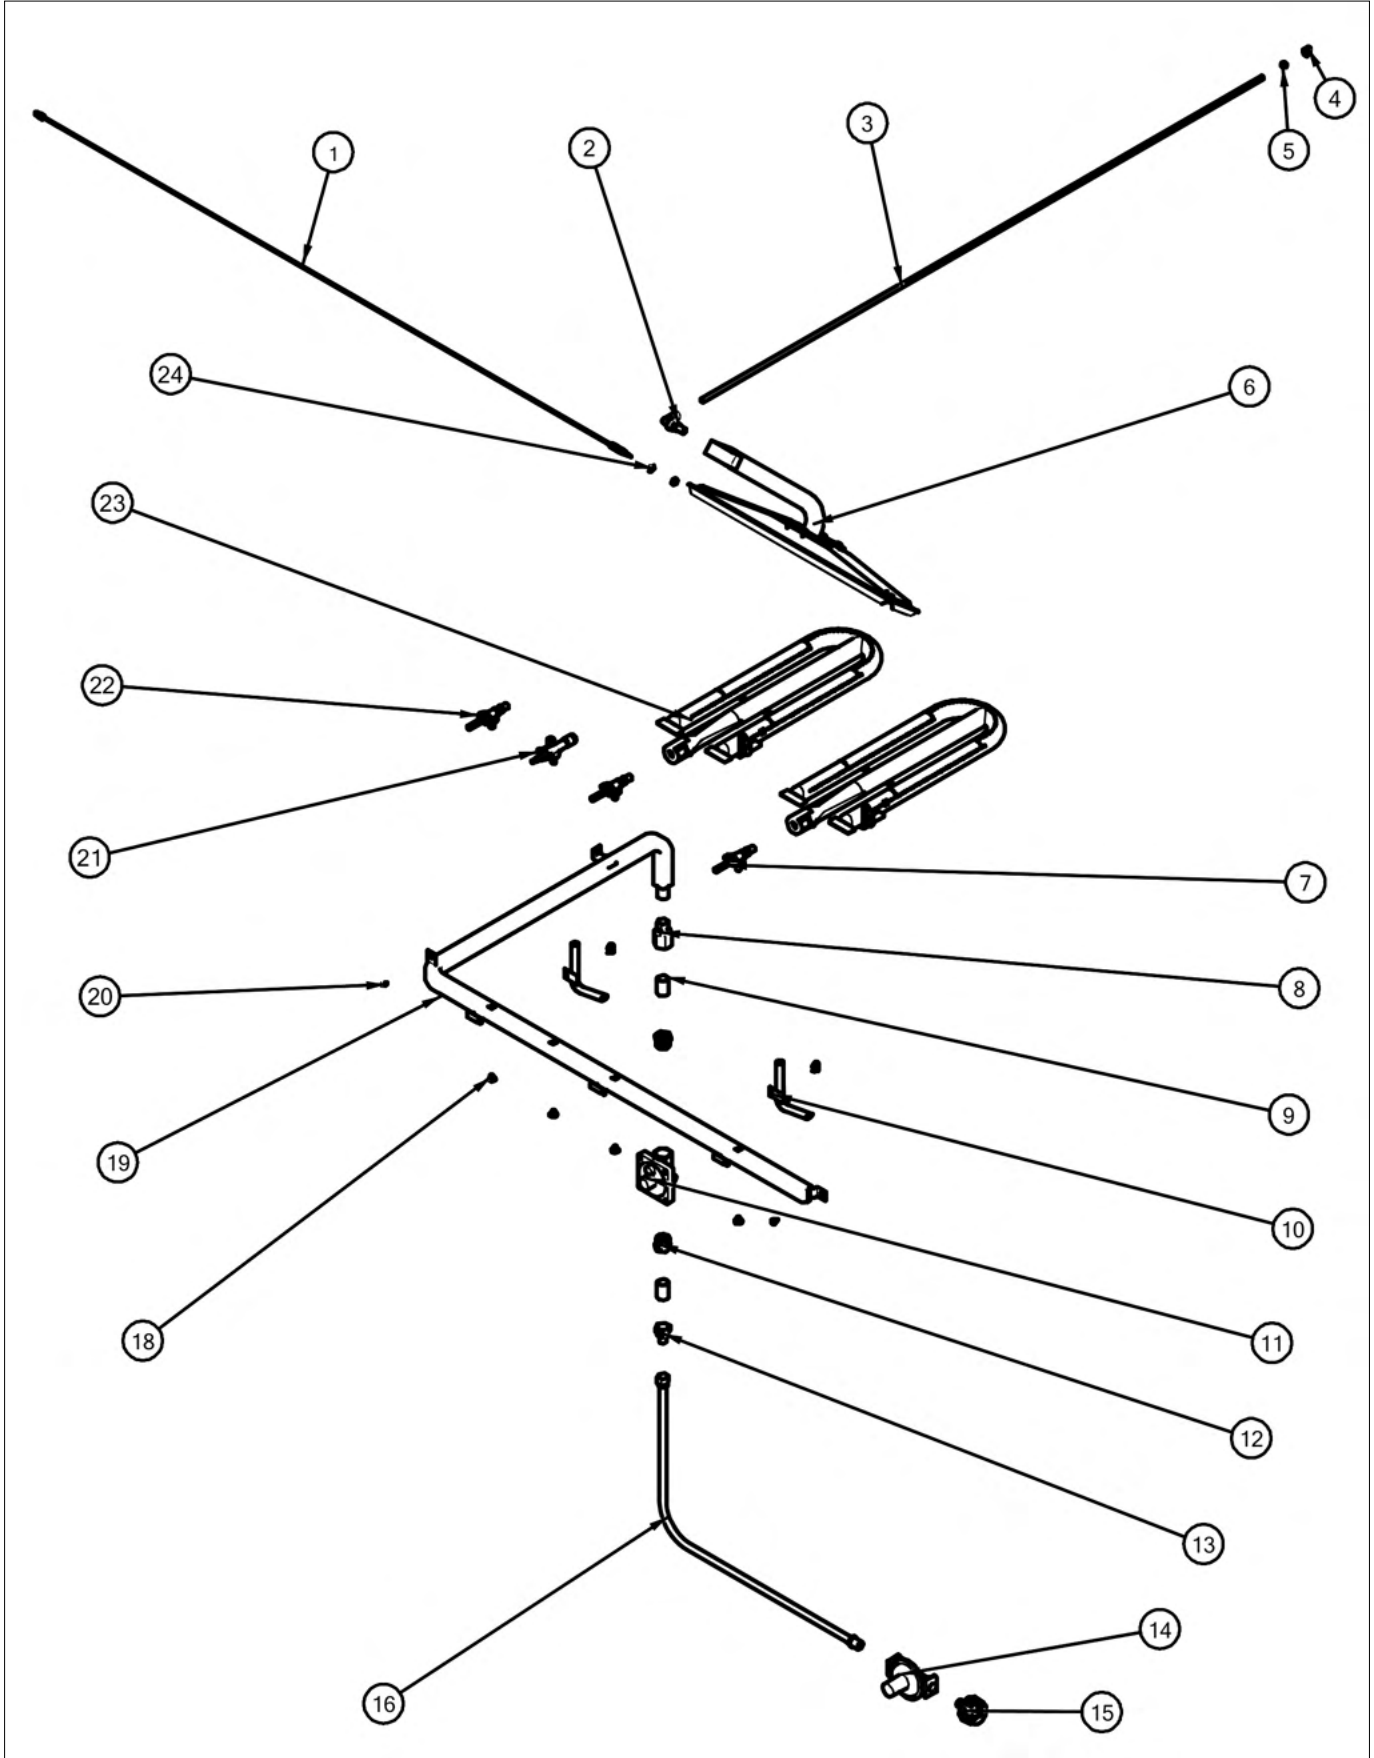

JHYVGIQ54224LSS Gas parts

Item	Part No.	Name	Qty	Uom	NOTES
1	042576-000	THERMOCOUPLE	1	EA	
2	pb040125	ORIFICE FTG 90D 20"IR #57 HD YELLOW	1	EA	
3	046934-000	55 6/16 S.S. FLEX TUBING (T5-NF01-55)	1	EA	
4	PB040228	FITTING BRASS COMPRESSION NUT	1	EA	
5	PB040263	5/16 FERRULE	1	EA	
6	G3005289	I/R Burner Assy	1	EA	
7	014953-000	VALVE, GAS, ASM, U BNR - LP #54	2	EA	
8	PB040235	1/2"NPT TO 3/8" FLARE COUPLING	1	EA	
9	PB040046	1/2" CLOSE NIPPLE	2	EA	
10	051028-000	TUBE, FLASH, ASM	2	EA	Not available online / Call for pricing and availability
11	PA070009	CE REGULATOR	1	EA	Not available online / Call for pricing and availability
12	PD040127	3/4" TO 1/2" BUSHING	2	EA	Not available online / Call for pricing and availability
13	PB040146	1/2" X 3/8" FLARE ADAPTER (VGBQ)	1	EA	
14	PA070007	LP TANK REGULATOR (VGBQ)	1	EA	
15	PA010138	CYLINDER CONNECTION	1	EA	
16	PB020227	HIGH PRESSURE LP HOSE	1	EA	
18	PD010012	VALVE BOLT 1/4-20 UNC-2B 5/16" M.S.	4	EA	
19	045552-000	42 MANIFOLD	1	EA	
20	037304-000	FASTENER, PNH, TORX, AB, PSVD, WAX	10	EA	
21	038657-000	VALVE, RTSR, ASM, LP	1	EA	
22	048118-000	IQ BURNER VALVE, LP	1	EA	
23	029479-000	U-BURNER, BQ ASM	2	EA	
24	pd030048	THERMOCOUPLE NUT M08-VGBQ-8743300007	2	EA