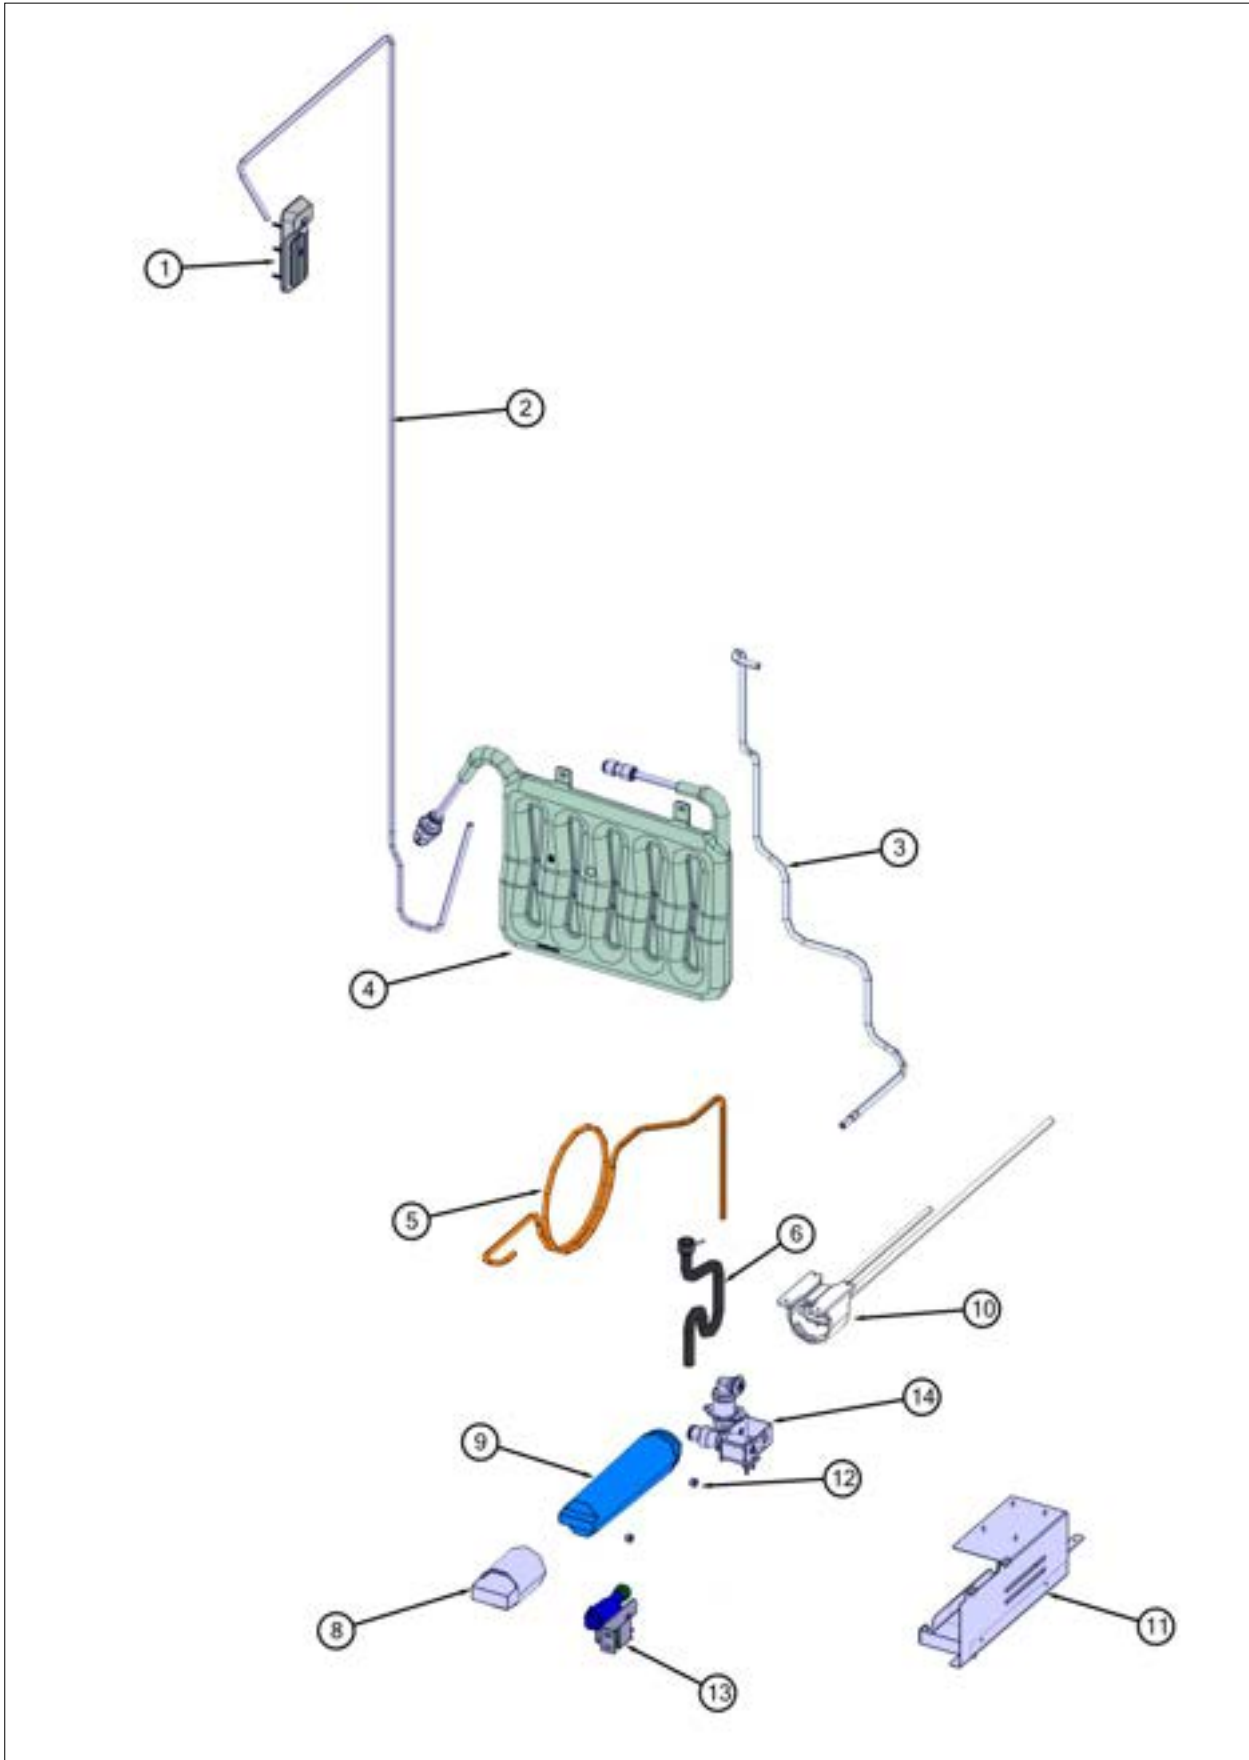

Water System View

Item	Part No.	Name	Qty	Uom	NOTES
1	055017-000	DISPENSER, WATER, INTERNAL, ASSY	1	EA	
2	067412-000	WL, ASSY, WTR RSVR, DISP, COLUMN 24 AR 7 SERIES	1	EA	
3	067411-000	WL, ASSY, V, WTR RSVR, COLUMN 24 AR 7 SERIES	1	EA	
4	065022-000	WTR TANK ASSY, COLUMNS 7 SERIES	1	EA	
5	061400-000	WATER LINE, INLET, 7 SERIES	1	EA	
6	069446-000	ASM, DRAIN, OUTLET, COLUMN AR 7 SERIES	1	EA	
8	064978-000	TOOL, WATER FILTER, 7 SERIES	1	EA	
9	057498-000	FILTER, CARTRIDGE, WATER, BM 7 SERIES	1	EA	
10	058451-000	MANIFOLD, WATER FILTER	1	EA	
11	072885-000	BRACKET, FILTER, WATER, UNION	1	EA	
12	057883-000	FLANGE, NUT, WATER FILTER, BM 7 SERIES	2	EA	
13	PA070016	VALVE WATER SINGLE DISP, FAMILY	1	EA	
14	066799-000	VALVE, WATER, DISPENSER, 12VDC, VRI7	1	EA