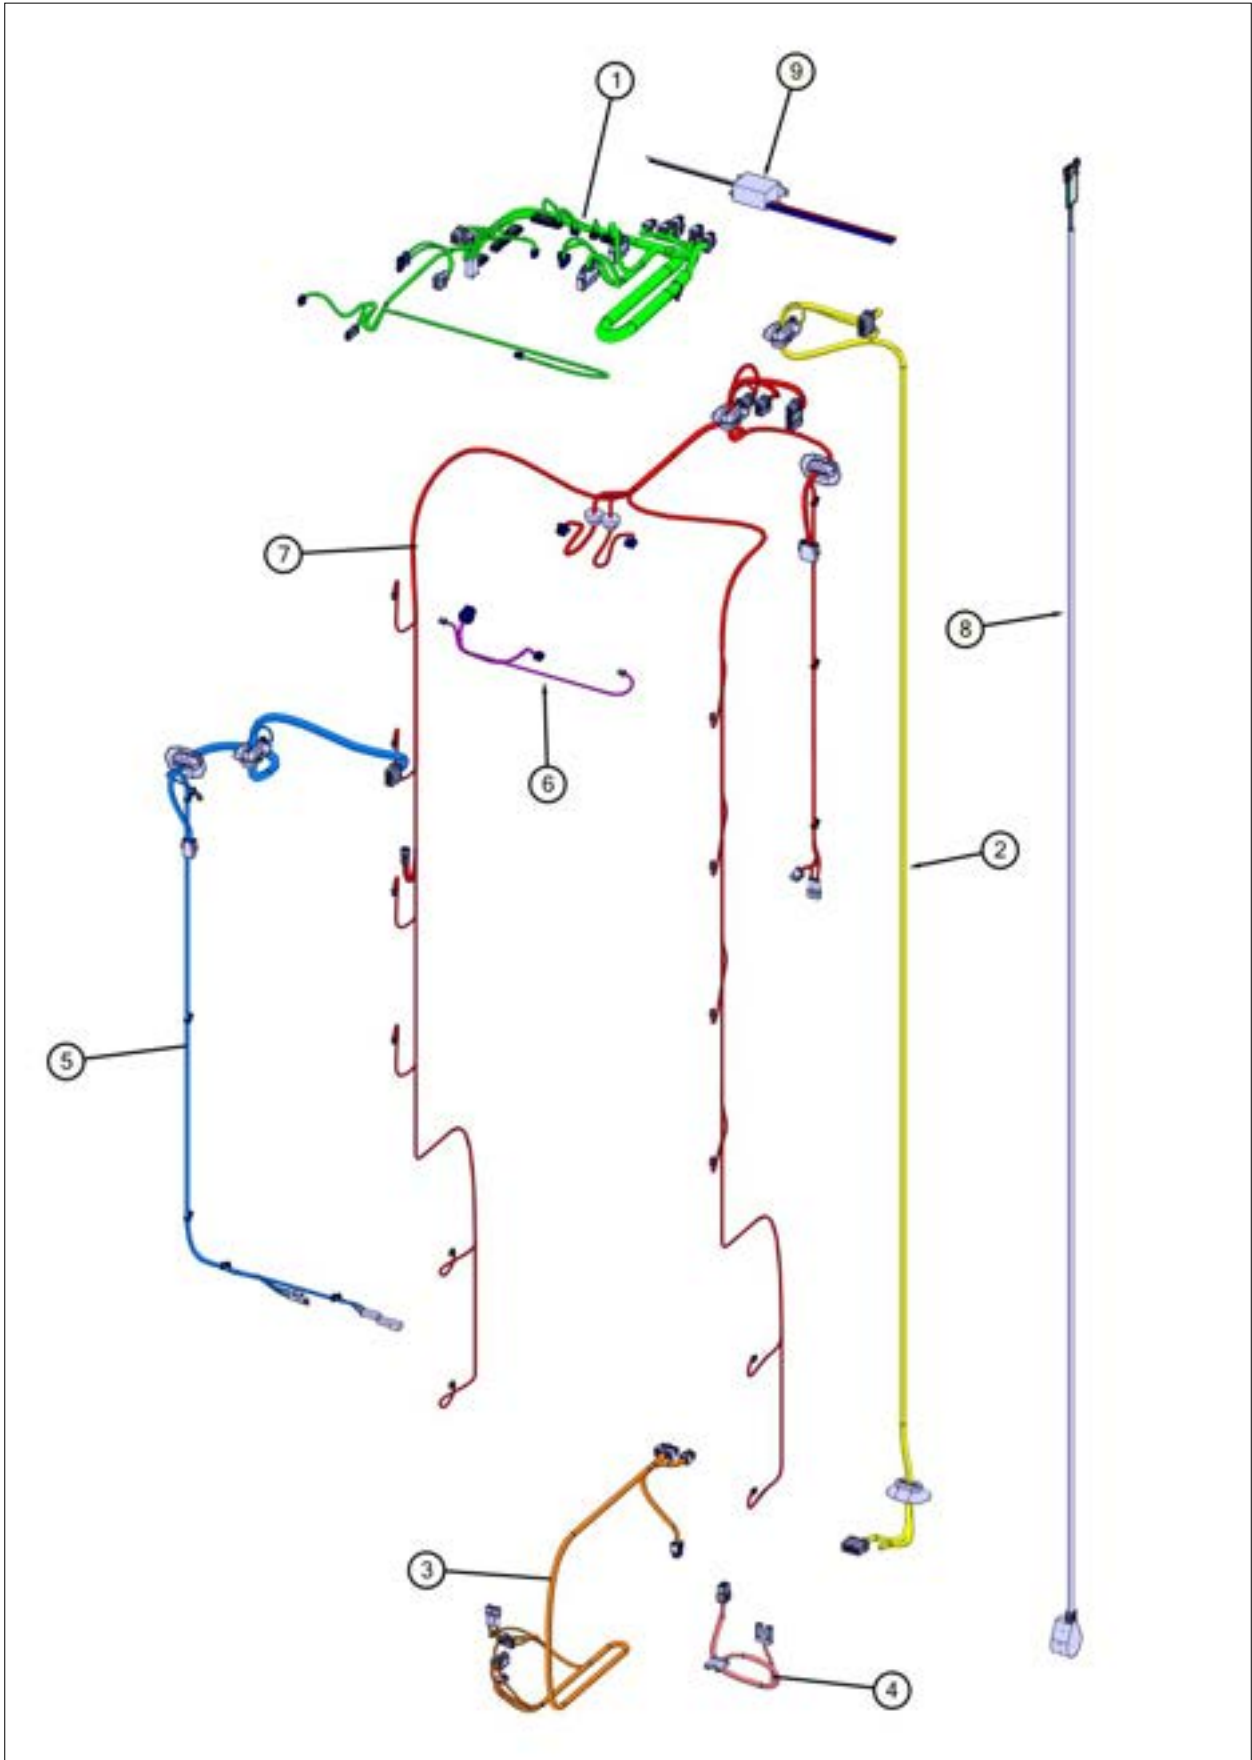

Item	Part No.	Name	Qty	Uom	NOTES
NI	068063-000	BRKT, EVAP, R, COLUMN, 24 AR 7 SERIES	1	EA	
48	068507-000	FOAM, BAF, KPL, CNDR, COLUMN 7 SERIES	2	EA	
NI	M0215318	SCREW-SM	6	EA	

Water System View

Item	Part No.	Name	Qty	Uom	NOTES
1	055017-000	DISPENSER, WATER, INTERNAL, ASSY	1	EA	
2	067412-000	WL, ASSY, WTR RSVR, DISP, COLUMN 24 AR 7 SERIES	1	EA	
3	067411-000	WL, ASSY, V, WTR RSVR, COLUMN 24 AR 7 SERIES	1	EA	
4	065022-000	WTR TANK ASSY, COLUMNS 7 SERIES	1	EA	
5	061400-000	WATER LINE, INLET, 7 SERIES	1	EA	
6	069446-000	ASM, DRAIN, OUTLET, COLUMN AR 7 SERIES	1	EA	
8	064978-000	TOOL, WATER FILTER, 7 SERIES	1	EA	
9	057498-000	FILTER, CARTRIDGE, WATER, BM 7 SERIES	1	EA	
10	058451-000	MANIFOLD, WATER FILTER	1	EA	
11	072885-000	BRACKET, FILTER, WATER, UNION	1	EA	
12	057883-000	FLANGE, NUT, WATER FILTER, BM 7 SERIES	2	EA	
13	PA070016	VALVE WATER SINGLE DISP, FAMILY	1	EA	
14	066799-000	VALVE, WATER, DISPENSER, 12VDC, VRI7	1	EA	

Wiring View

Item	Part No.	Name	Qty	Uom	NOTES
1	063337-000	HARN, VRI7, CONTROL (AR ONLY)	1	EA	
2	063717-000	HARN, CO, CONTROL, TO MC (AR/AF)	1	EA	
3	063363-000	HARN, VRI7240, MACHINE (AR/AF)	1	EA	
4	063565-000	HARN, VRI7, WATER VALVES	1	EA	
5	063336-000	HARN, VRI7240, AC (AR ONLY)	1	EA	
6	063343-000	HARN, CO, UI (AR/AF)	1	EA	
7	063321-000	HARN, VRI7240, DC (AR ONLY)	1	EA	
8	059105-000	CORD, PWR, BM, LEAD TERMINALS	1	EA	
9	059022-000	BALLAST, BLUEZONE, LAMP	1	EA	
NI	063606-000	BRKT, BLST, BLUEZONE, COLUMN 7 SERIES	1	EA	