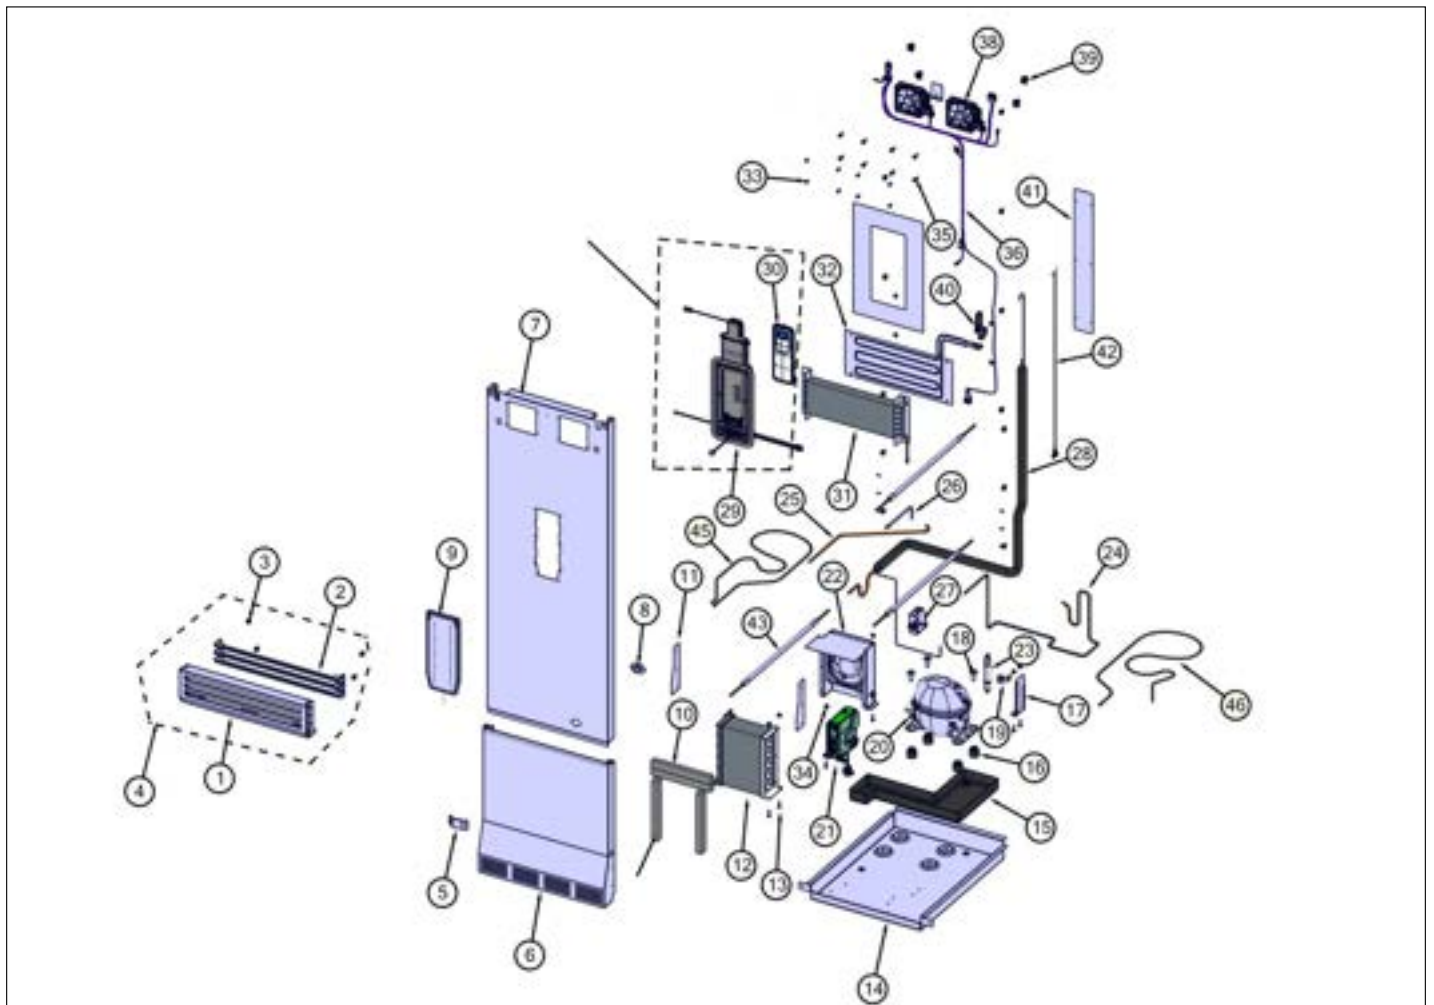

Hinge View

Item	Part No.	Name	Qty	Uom	NOTES
1	062071-000	TOP HINGE, LH, ASM, BM 7 SERIES	1	EA	
NI	058225-000	FF, DOOR SWITCH, BM 7 SERIES	1	EA	
2	062072-000	BOTTOM, HINGE, LH, ASM, BM 7 SERIES	1	EA	

Refrigeration System View