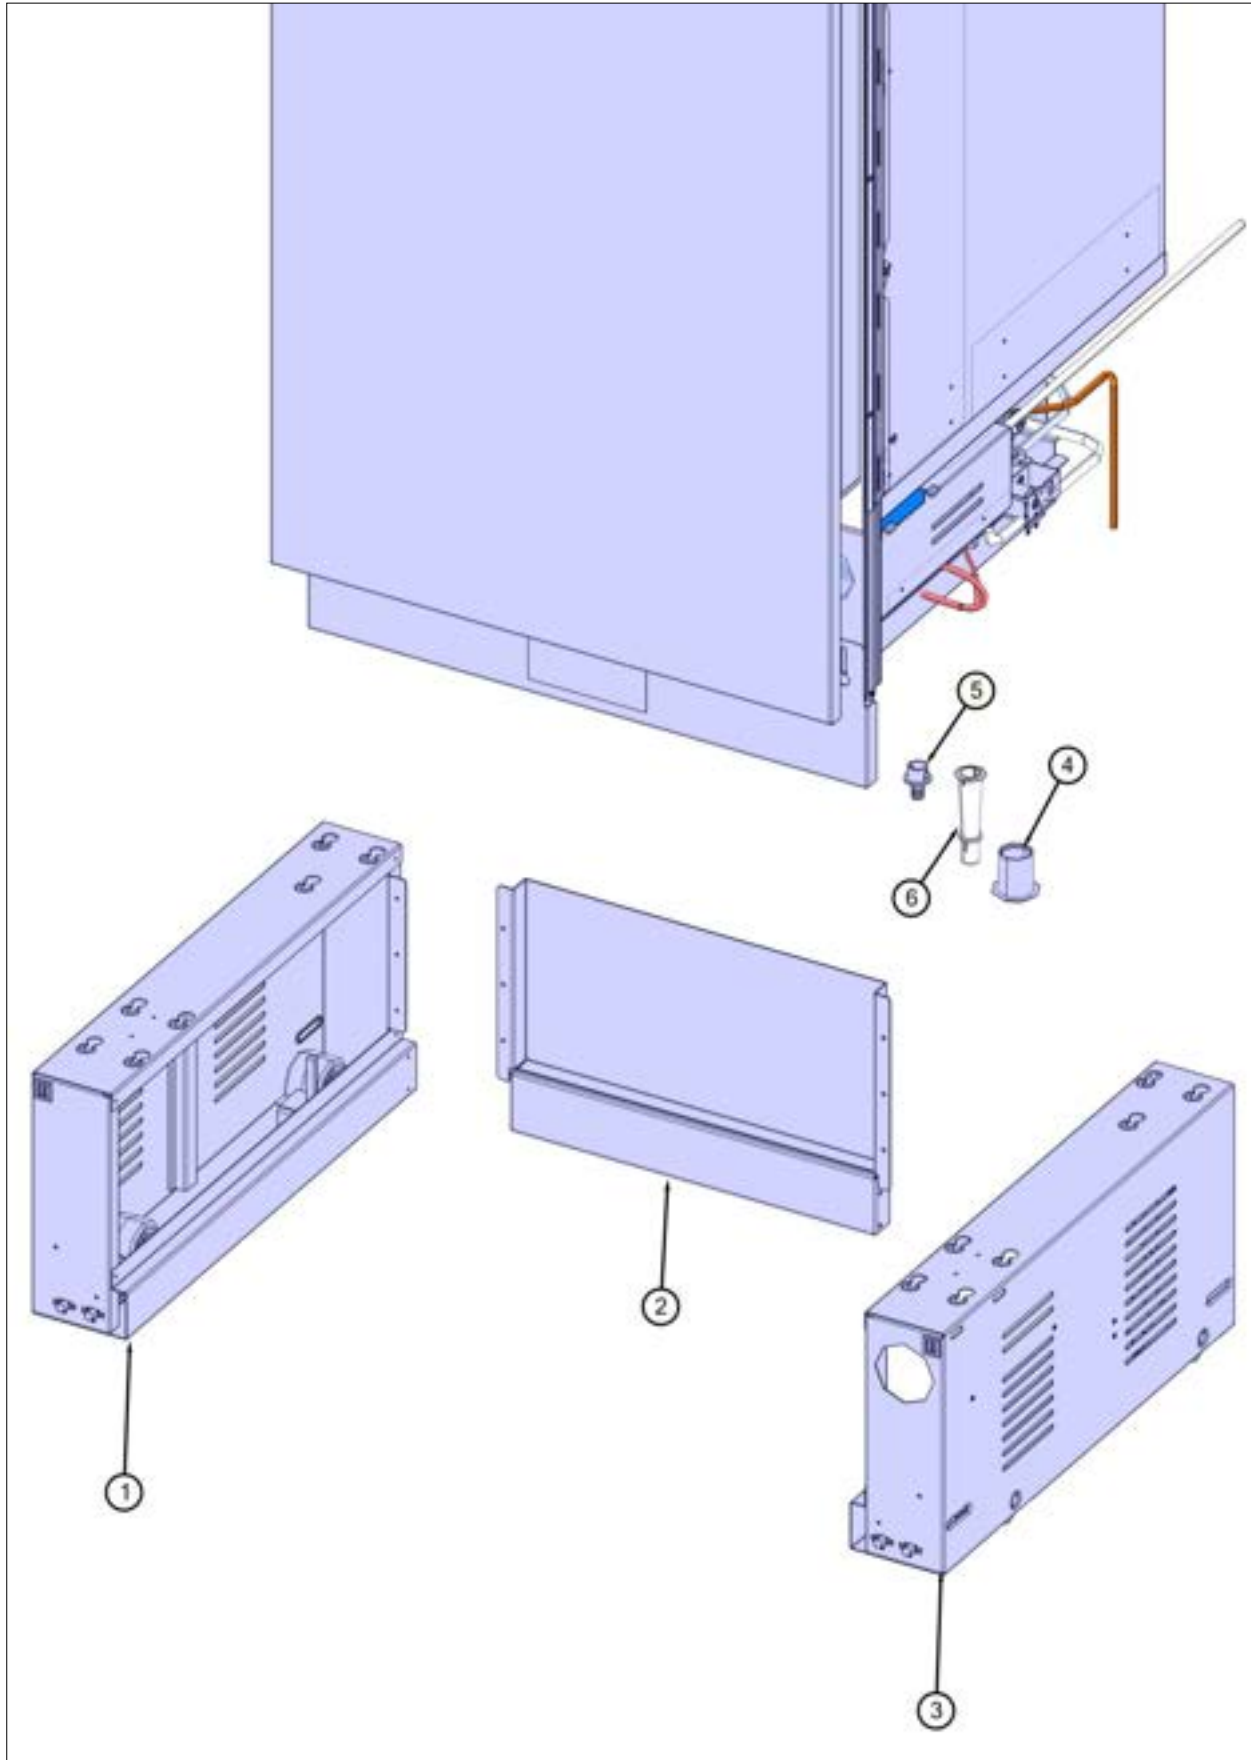

Bottom View

Item	Part No.	Name	Qty	Uom	NOTES
1	066705-000	HSG, L, MC, ASSY, 7 SERIES	1	EA	
2	060353-000	MC, REAR PANEL, ASM, 24" 7 SERIES	1	EA	
3	066702-000	HSG, R, MC ASSY, 7 SERIES	1	EA	
4	PK930321	TUNNEL AIR AF AR 30 36	1	EA	
5	068423-000	PASS THROUGH, BARBED, SNAP	1	EA	
6	060576-000	STANDOFF, SUMP, COLUMN 7 SERIES	1	EA