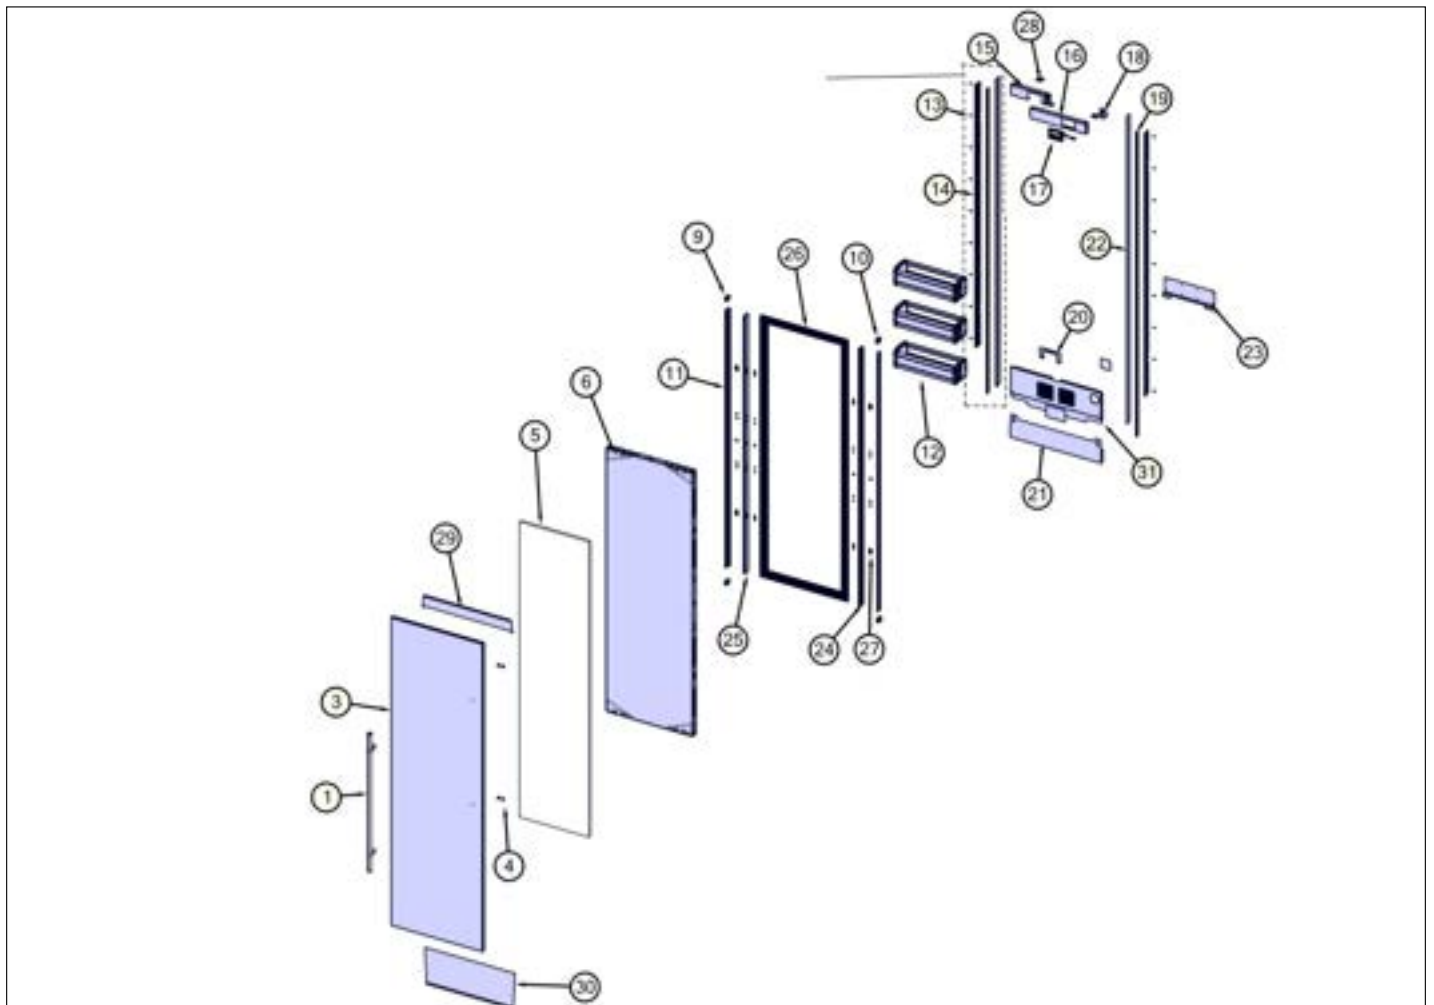

Door and Trim View

Item	Part No.	Name	Qty	Uom	NOTES
1	061701-000	HANDLE, 7 SERIES, BM FF ASSY	1	EA	
3	068624-000	SKIN, DOOR, SST, L, COLUMNS 24 VIRTUOSO 7 SERIES	1	EA	
Not Shown	NOTE	Must order ITEM #5 also when ordering this part		EA	
4	035647-000	BOLT, FASTENER, HXH, SST	4	EA	
5	061348-000	INSULATION, DOOR SKIN, 24" STYROFOAM, 7 SERIES	1	EA	
6	066620-000	DOOR FOAMED, LH, COLUMN 24 7 SERIES	1	EA	
9	062095-000	CAP, END, DOOR TRIM	2	EA	
10	062115-000	CAP, END, DOOR TRIM, RH	2	EA	
11	061295-000	COVER, CHNL, TRIM, DOOR, COLUMNS 7 SERIES	2	EA	
12	061067-000	DOOR, BIN, ASM, 24" 7 SERIES	3	EA	
13	062978-000	FASTENER, SCR, 8-15 X 1/2 TORX ROUND HEAD ZPS	16	EA	
14	073023-000	BKT, TRIM, MAGNET, 7 SERIES	2	EA	
Not Shown	NOTE	(ORDER ITEM 32)		EA	
15	062845-000	TOP TRIM, HINGE, SIDE, LH 36 BM 7 SERIES	1	EA	
16	063586-000	TRIM, TOP, LOGO SIDE, LH, 24 COLUMN 7 SERIES	1	EA	
17	070306-603	LIGHT, LOGO, ASM, 7 SERIES-WHITE W/HARNESS	1	EA	
18	058677-000	BRACKET, SNAP FEAT, TOP TRIM, RH, BM 7 SERIES	2	EA	
19	068842-000	MAGNET, TRIM, 7 SERIES	2	EA	
Not Shown	NOTE	(ORDER ITEM 32)		EA	
20	067578-000	CVR, HNG, BOT, COLUMNS, ASSY 7 SERIES	1	EA	
21	061345-000	KICKPLATE, COLUMNS 24" 7 SERIES	1	EA	
22	067217-000	TRIM, FINISH, SIDE, MAGNET	2	EA	
Not Shown	NOTE	(ORDER ITEM 32)		EA	
23	061349-000	BRKT, ANTI-TIP, COLUMN 24 7 SERIES	1	EA