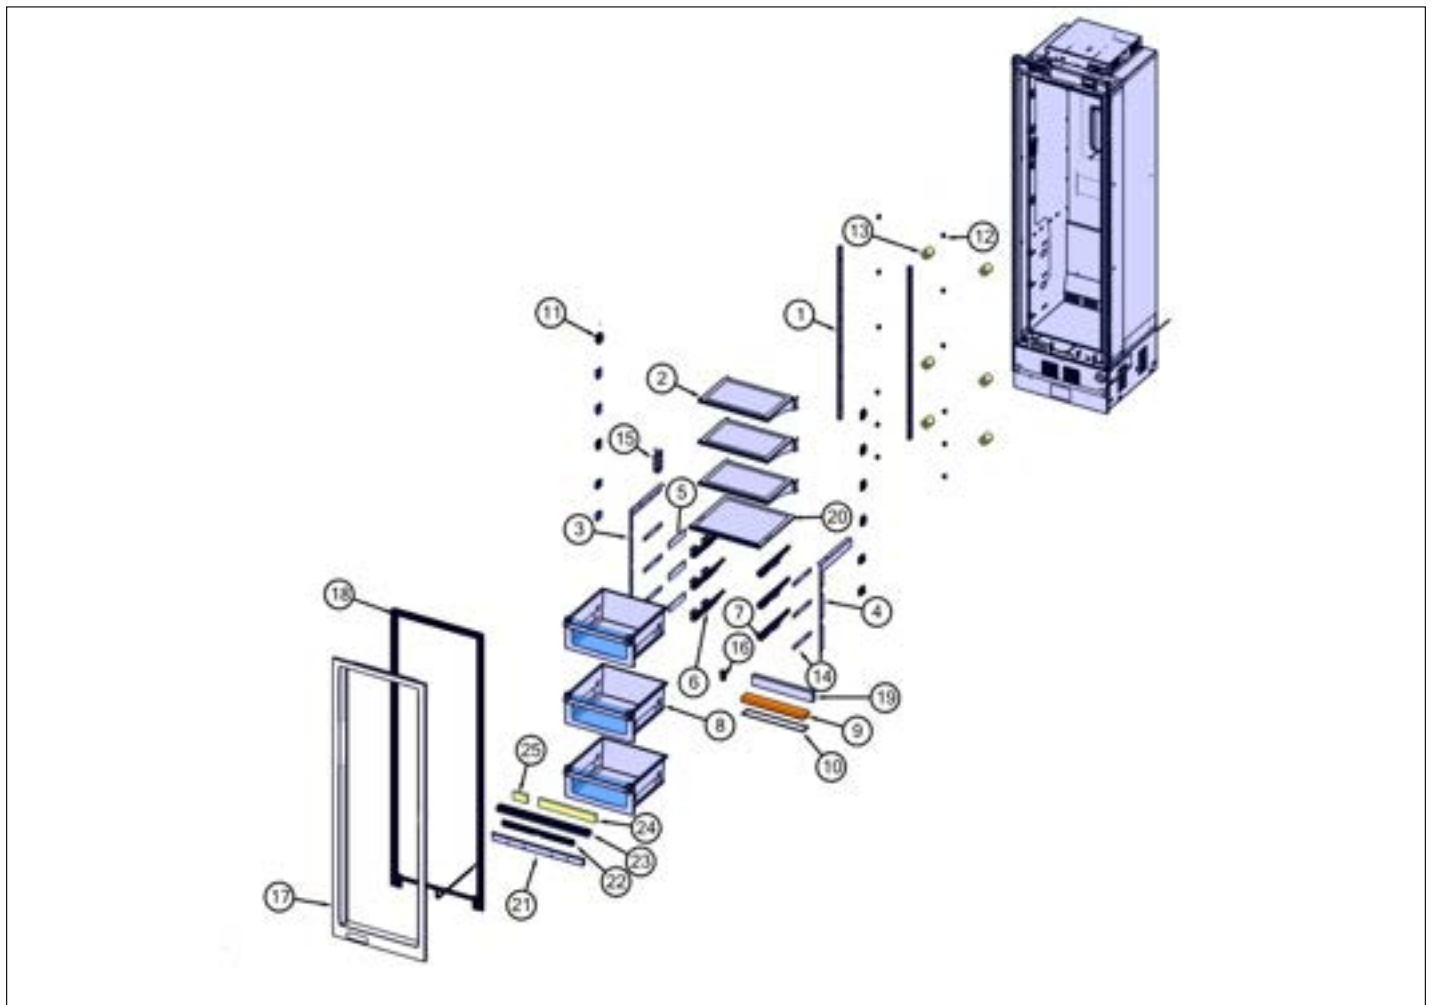

Interior View

Item	Part No.	Name	Qty	Uom	NOTES
1	071771-006	LADDER, COLUMN, 7 SERIES	2	EA	
2	060481-000	SHELF, ASM, 24" 7 SERIES	3	EA	
3	069588-006	BRKT, EXTND, SHLF, HNG SIDE, LH, AR COLUMN 7 SERIES	1	EA	
4	069591-006	BRKT, EXTND, SHLF, HDL SIDE, LH, AR COLUMN 7 SERIES	1	EA	
5	067299-000	SPACER, SLIDE, CRISPER, SD, HINGE	3	EA	
6	072399-000	SLIDE DWR, FZ/RF, LH	3	EA	
7	072400-000	SLIDE DWR, FZ/RF, RH	3	EA	
8	060378-000	DRAWER, ASM, 24" AR 7 SERIES	3	EA	
9	061726-000	SUMP, INSR, 24" 7 SERIES	1	EA	
10	060676-000	GASKET, SUMP, 24" 7 SERIES	1	EA	
11	042764-000	LED LIGHT, 3-POINT	12	EA	
12	PD950013	LATCH PANEL ACCESS	14	EA	
13	055059-000	BLOCK, FOAM, FREEZER, 2X2.5, BM 7 SERIES	6	EA	
14	053424-000	BACKPLATE, RVT, NUT, CRISPER, DWR, BM 7 SERIES	6	EA	
15	064232-000	COVER, FOAM, WATER DISP, 7 SERIES, ASSY	1	EA	
16	064984-000	HEAT EXCHANGER PASS THROUGH	1	EA	
17	062987-000	BREAKER FRAME, ASM, LH, 24" 7 SERIES (NOT A SERVICEABLE PART)	1	EA	
18	060084-000	MAGNETS & EXTRUSIONS, ASM, 24"	1	EA	
19	060355-000	SPRT, MC, ANTI-TIP, COLUMN 24" 7 SERIES	1	EA	
20	063632-000	CRISPER GLASS SHELF, 24" 7 SERIES	1	EA	
21	060076-000	MULLION, BTM, HINGE, 24"	1	EA	
22	060077-000	MAGNET, EXTRUSION, BTM, 24"	1	EA	
23	060078-000	BTM, SUPPORT,, EXTRUSION, 24"	1	EA	
24	061259-000	INSULATION, FOAM, BOTTOM HINGE, COLUMN 24" 7 SERIES	1	EA