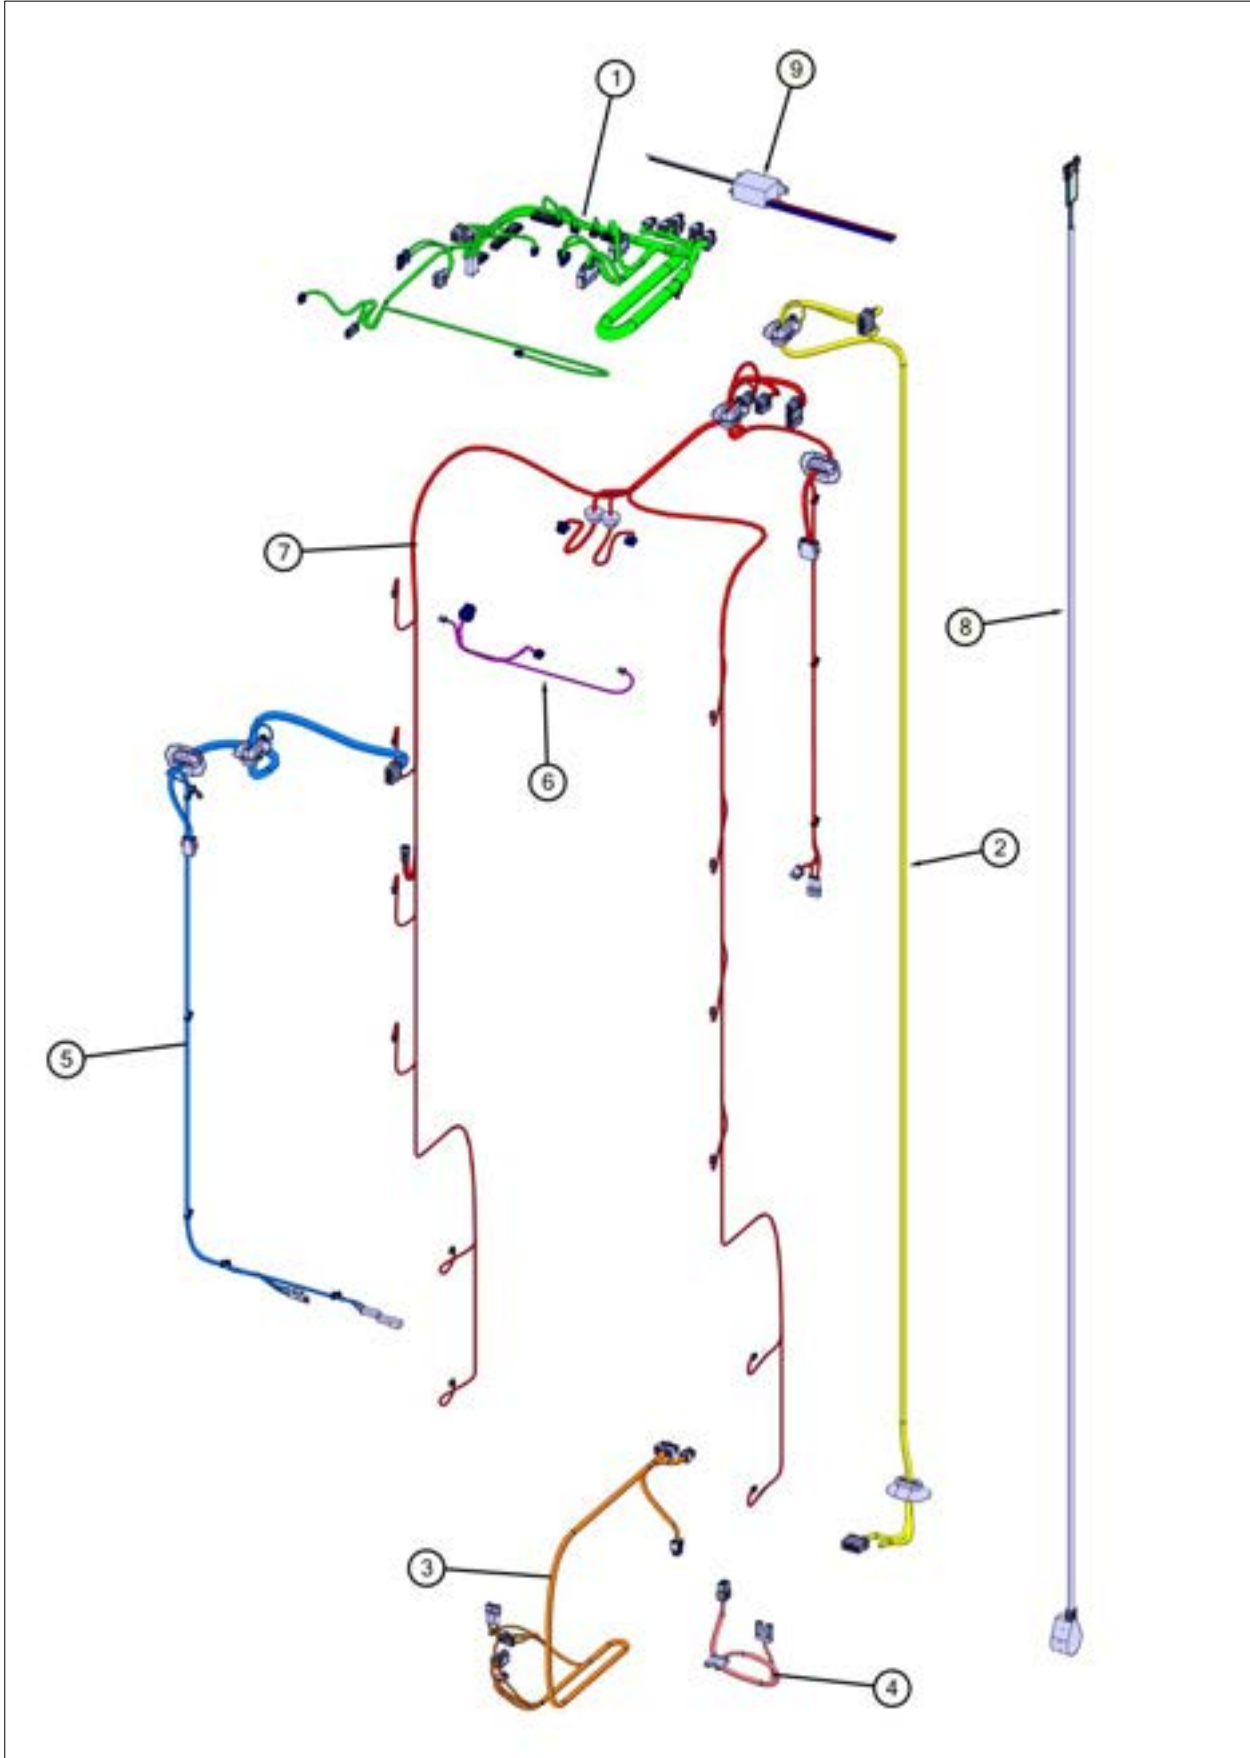

Water System View

Item	Part No.	Name	Qty	Uom	NOTES
1	055017-000	DISPENSER, WATER, INTERNAL, ASSY	1	EA	
2	067412-000	WL, ASSY, WTR RSVR, DISP, COLUMN 24 AR 7 SERIES	1	EA	
3	067411-000	WL, ASSY, V, WTR RSVR, COLUMN 24 AR 7 SERIES	1	EA	
4	065022-000	WTR TANK ASSY, COLUMNS 7 SERIES	1	EA	
5	061400-000	WATER LINE, INLET, 7 SERIES	1	EA	
6	069160-000	TUBE, P-TRAP, DRAIN, VENT, COLUMNS 7 SERIES	1	EA	
7	063841-000	DRAIN, WATER FILTER PAN ASSY, 24 COLIMN 7 SERIES	1	EA	
8	064978-000	TOOL, WATER FILTER, 7 SERIES	1	EA	
9	057498-000	FILTER, CARTRIDGE, WATER, BM 7 SERIES	1	EA	
10	058451-000	MANIFOLD, WATER FILTER	1	EA	
11	066521-000	WATER, FILTER, BRACKET, ASM, COLUMNS 7 SERIES	1	EA	
12	057883-000	FLANGE, NUT, WATER FILTER, BM 7 SERIES	2	EA	
13	PA070016	VALVE WATER SINGLE DISP, FAMILY	1	EA	
14	066799-000	VALVE, WATER, DISPENSER, 12VDC, VRI7	1	EA	

Hinge View

Item	Part No.	Name	Qty	Uom	NOTES
1	057884-000	TOP, HINGE, RH, ASM, BM 7 SERIES	1	EA	
NI	058225-000	FF, DOOR SWITCH, BM 7 SERIES	1	EA	
2	057885-000	BOTTOM, HINGE, RH, ASM, BM 7 SERIES	1	EA	

Wiring View