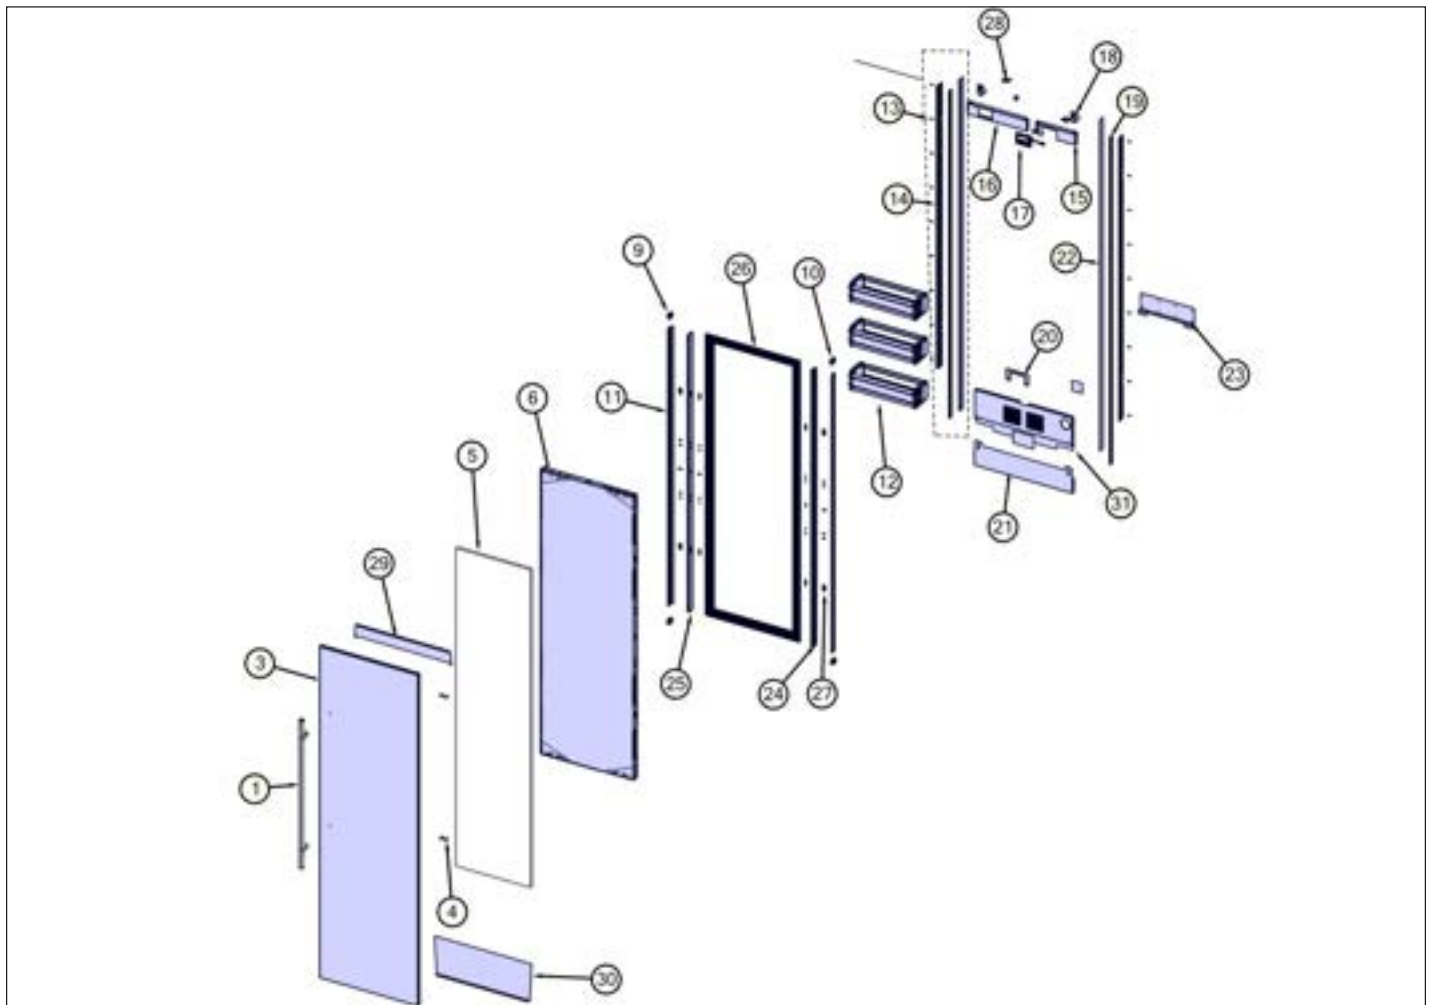

Door and Trim View

Item	Part No.	Name	Qty	Uom	NOTES
1	061701-000	HANDLE, 7 SERIES, BM FF ASSY	1	EA	
3	068612-000	SKIN, DOOR, SST, R, COLUMNS 24 VIRTUOSO 7 SERIES	1	EA	
Not Shown	NOTE	Must order ITEM #5 also when ordering this part		EA	
4	035647-000	BOLT, FASTENER, HXH, SST	4	EA	
5	061348-000	INSULATION, DOOR SKIN, 24" STYROFOAM, 7 SERIES	1	EA	
6	060382-000	DOOR FOAMED ASM, RH 24" 7 SERIES	1	EA	
9	062095-000	CAP, END, DOOR TRIM	2	EA	
10	062115-000	CAP, END, DOOR TRIM, RH	2	EA	
11	061295-000	COVER, CHNL, TRIM, DOOR, COLUMNS 7 SERIES	2	EA	
12	061067-000	DOOR, BIN, ASM, 24" 7 SERIES	3	EA	
13	062978-000	FASTENER, SCR, 8-15 X 1/2 TORX ROUND HEAD ZPS	20	EA	
NI	066678-000	FSTNR, WSHR, FLAT, SST, .625	20	EA	
14	073023-000	BKT, TRIM, MAGNET, 7 SERIES	2	EA	
Not Shown	NOTE	(ORDER ITEM 32)		EA	
15	062702-000	TOP TRIM, HINGE SIDE, RH, 36 BM 7 SERIES	1	EA	
16	063359-000	TRIM, TOP, LOGO, SIDE, RH, 24 COLUMN 7 SERIES	1	EA	
17	070306-603	LIGHT, LOGO, ASM, 7 SERIES-WHITE W/HARNESS	1	EA	
18	058677-000	BRACKET, SNAP FEAT, TOP TRIM, RH, BM 7 SERIES	2	EA	
19	068842-000	MAGNET, TRIM, 7 SERIES	2	EA	
Not Shown	NOTE	(ORDER ITEM 32)		EA	
20	067578-000	CVR, HNG, BOT, COLUMNS, ASSY 7 SERIES	1	EA	
21	061345-000	KICKPLATE, COLUMNS 24" 7 SERIES	1	EA	
22	067217-000	TRIM, FINISH, SIDE, MAGNET	2	EA	
23	061349-000	BRKT, ANTI-TIP, COLUMN 24 7 SERIES	1	EA