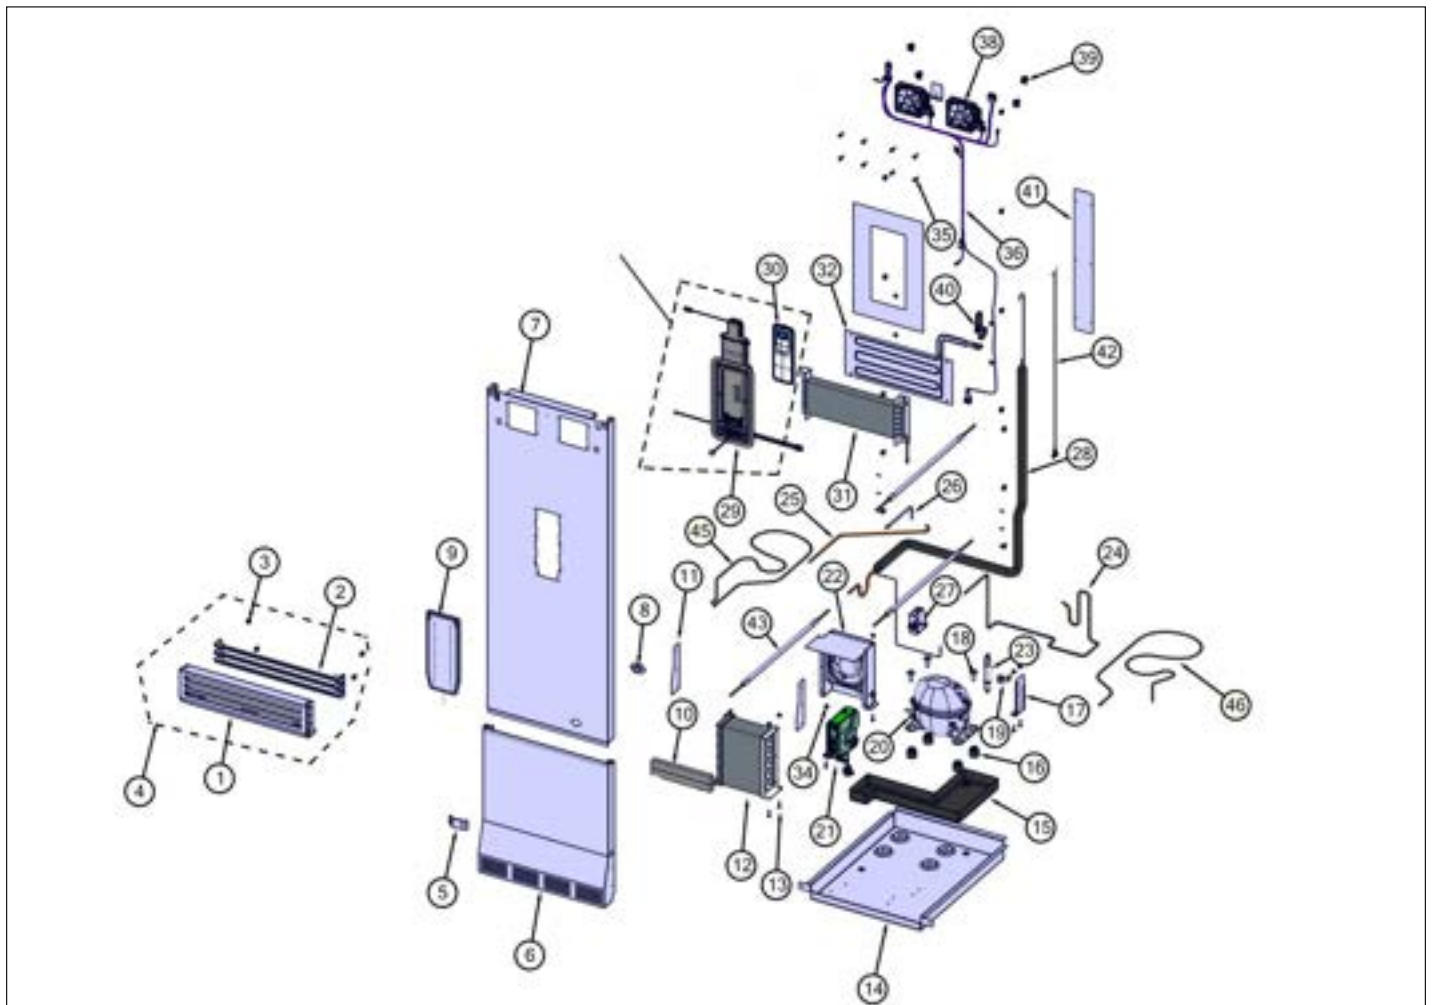

Refrigeration System View

Item	Part No.	Name	Qty	Uom	NOTES
1	060459-000	FAN, COVER, 24" 7 SERIES	1	EA	
2	060460-000	LVR, FAN COVER, COLUMN 24 7 SERIES	3	EA	
3	PD950012	STRIKE PANEL ACCESS	4	EA	
4	060461-000	FAN, COVER, ASM, 24" 7 SERIES	1	EA	
5	050844-000	COVER, THERMISTOR, FF	1	EA	
6	060592-000	BOTTOM, EVAP, COVER, 24" 7 SERIES	1	EA	
7	060360-000	EVAP, COVER, 24" AR 7 SERIES	1	EA	
8	C8983701	THERMISTOR	1	EA	
9	064124-000	BLUEZONE, FACE, ASM, 24" AR 7 SERIES	1	EA	
10	068507-000	FOAM, BAF, KPL, CNDR, COLUMN 7 SERIES	2	EA	
11	060806-000	BRKT, BOT, EVAP COVER, COLUMN 24" AR 7 SERIES	2	EA	
12	062226-000	CONDENSER, 7 SERIES COLUMNS	1	EA	
13	055051-000	STUD, #10-32, 5/8, MC, MOBILITY, TRAY, BM 7 SERIES	8	EA	
14	060358-000	MOBILITY TRAY, MC, COLUMN 24" 7 SERIES	1	EA	
15	063742-000	PAN, MC, DRAIN, 24" COLUMN 7 SERIES	1	EA	
16	053739-000	GROMMET, CMPR, BM 7 SERIES	4	EA	
17	063926-000	BRKT, DRYER, COLUMN 7 SERIES	1	EA	
18	M0221523	SCREW - SHLDR	4	EA	
19	10547001	CLIP-DRIER V10547001	1	EA	
20	054296-000	CMPR, FF, BM 7 SERIES	1	EA	
21	054600-601	INVERTER, CMPR, FRESH FOOD, 7 SERIES COLUMNS	1	EA	
22	064382-000	CNDR FAN, SPRT, ASM, COLUMN 18/24 7 SERIES	1	EA	
23	030926-000	DRIER - HIGH SIDE	1	EA	
24	063925-000	LINE, DSCH, CNDR, COLUMN 24 AR 7 SERIES	1	EA	