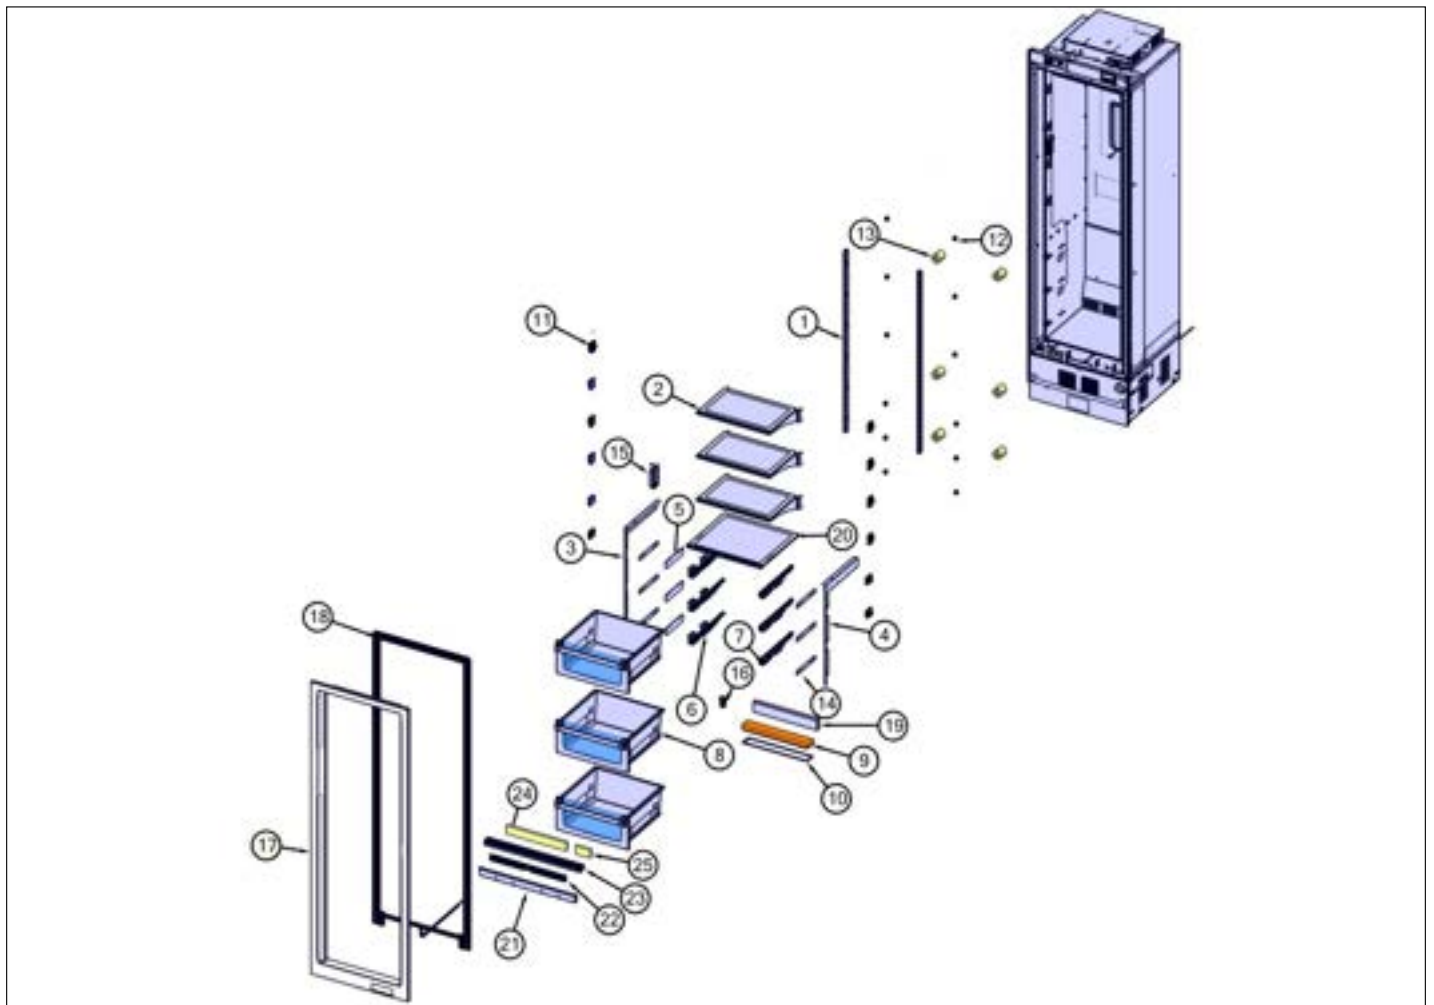

Interior View

Item	Part No.	Name	Qty	Uom	NOTES
1	071771-006	LADDER, COLUMN, 7 SERIES	2	EA	
2	060481-000	SHELF, ASM, 24" 7 SERIES	3	EA	
3	069590-006	BRKT, EXTND, SHLF, HDL SIDE, RH, AR COLUMN 7 SERIES	1	EA	
4	069589-006	BRKT, EXTND, SHLF, HNG SIDE, RH, AR COLUMN 7 SERIES	1	EA	
5	067299-000	SPACER, SLIDE, CRISPER, SD, HINGE	3	EA	
6	072399-000	SLIDE DWR, FZ/RF, LH	3	EA	
7	072400-000	SLIDE DWR, FZ/RF, RH	3	EA	
8	060378-000	DRAWER, ASM, 24" AR 7 SERIES	3	EA	
9	061726-000	SUMP, INSR, 24" 7 SERIES	1	EA	
10	060676-000	GASKET, SUMP, 24" 7 SERIES	1	EA	
11	042764-000	LED LIGHT, 3-POINT	12	EA	
12	PD950013	LATCH PANEL ACCESS	14	EA	
13	055059-000	BLOCK, FOAM, FREEZER, 2X2.5, BM 7 SERIES	6	EA	
14	053424-000	BACKPLATE, RVT, NUT, CRISPER, DWR, BM 7 SERIES	6	EA	
15	064232-000	COVER, FOAM, WATER DISP, 7 SERIES, ASSY	1	EA	
16	064984-000	HEAT EXCHANGER PASS THROUGH	1	EA	
17	060081-000	BREAKER FRAME, ASM, RH, 24" 7 SERIES	1	EA	
18	060084-000	MAGNETS & EXTRUSIONS, ASM, 24"	1	EA	
19	060355-000	SPRT, MC, ANTI-TIP, COLUMN 24" 7 SERIES	1	EA	
20	063632-000	CRISPER GLASS SHELF, 24" 7 SERIES	1	EA	
21	060076-000	MULLION, BTM, HINGE, 24"	1	EA	
22	060077-000	MAGNET, EXTRUSION, BTM, 24"	1	EA	
23	060078-000	BTM, SUPPORT,, EXTRUSION, 24"	1	EA	
24	061259-000	INSULATION, FOAM, BOTTOM HINGE, COLUMN 24" 7 SERIES	1	EA