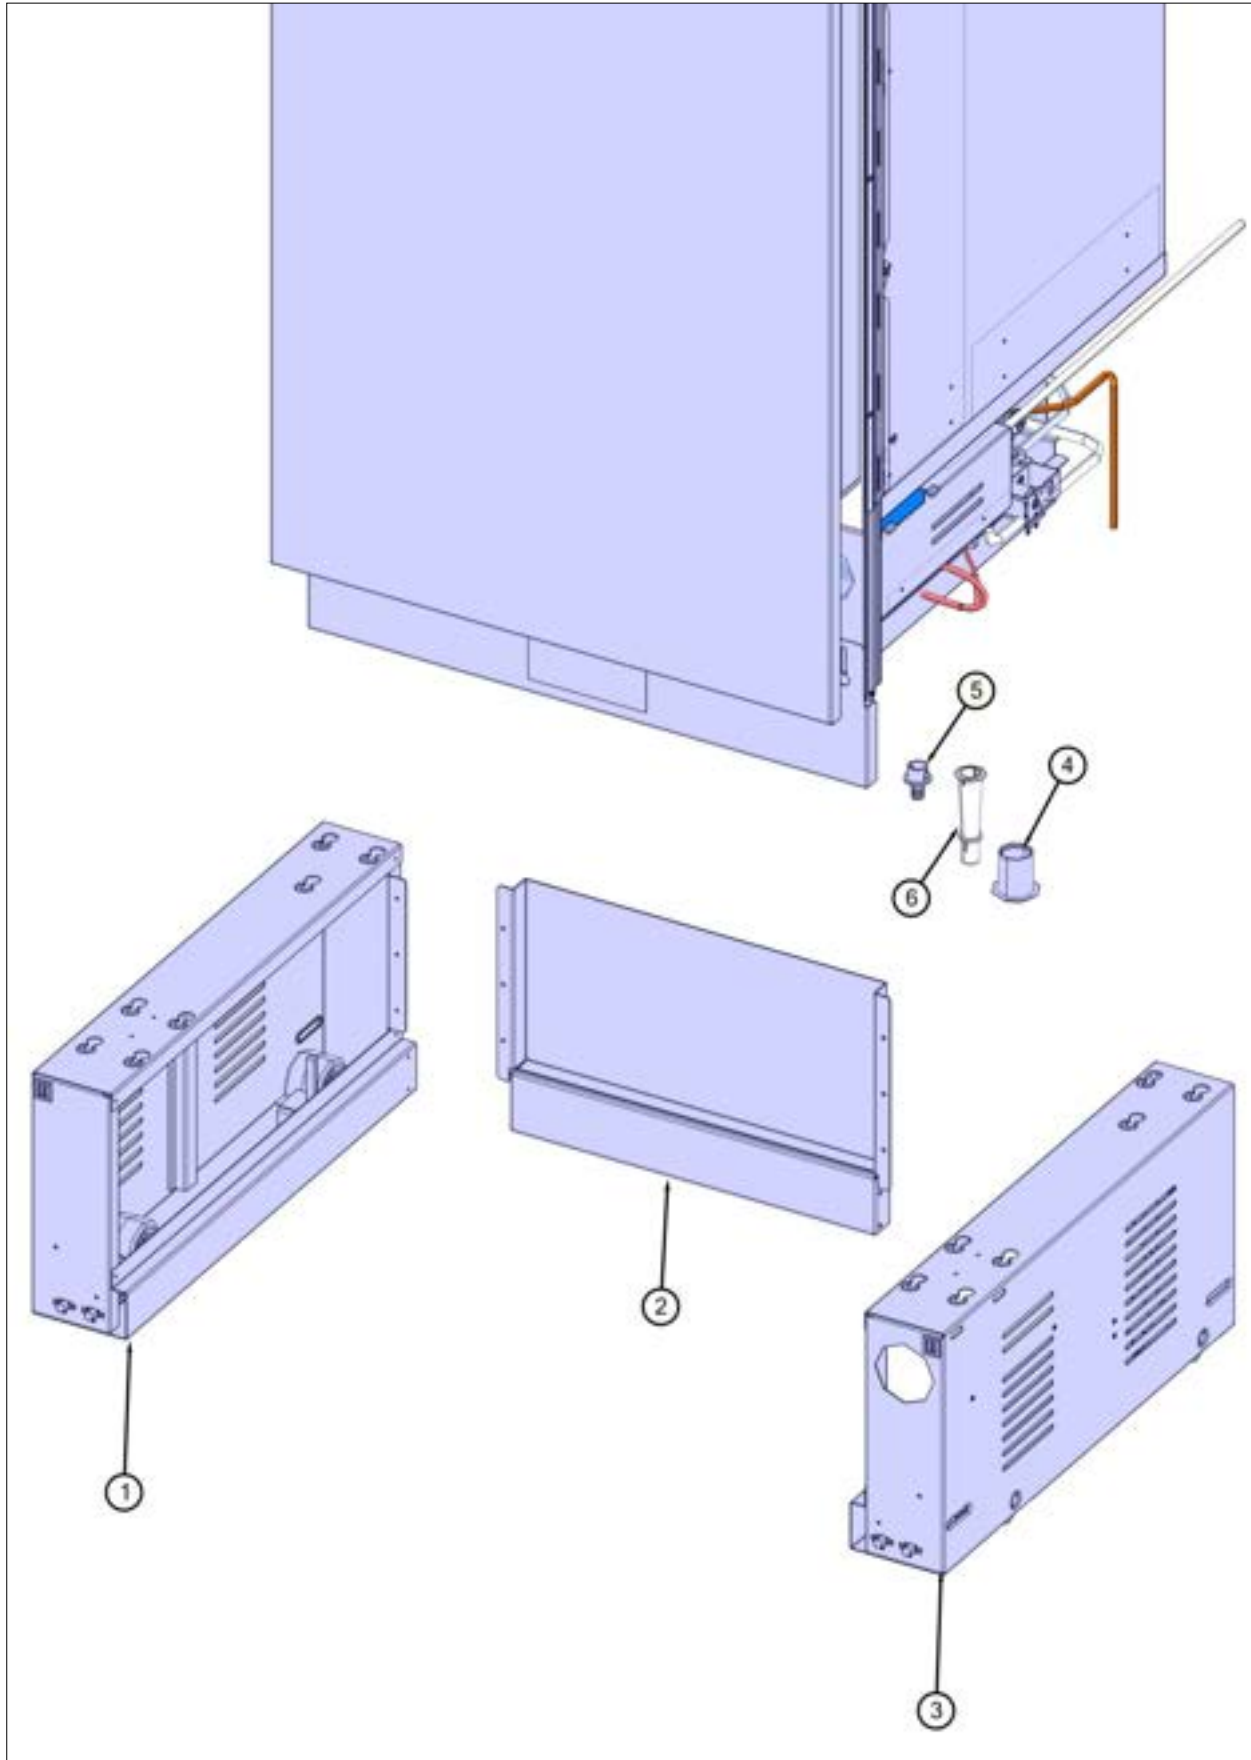

Bottom View

Item	Part No.	Name	Qty	Uom	NOTES
1	066705-000	HSG, L, MC, ASSY, 7 SERIES	1	EA	
2	060353-000	MC, REAR PANEL, ASM, 24" 7 SERIES	1	EA	
3	066702-000	HSG, R, MC ASSY, 7 SERIES	1	EA	
4	PK930321	TUNNEL AIR AF AR 30 36	1	EA	
5	068423-000	PASS THROUGH, BARBED, SNAP	1	EA	
6	060576-000	STANDOFF, SUMP, COLUMN 7 SERIES	1	EA