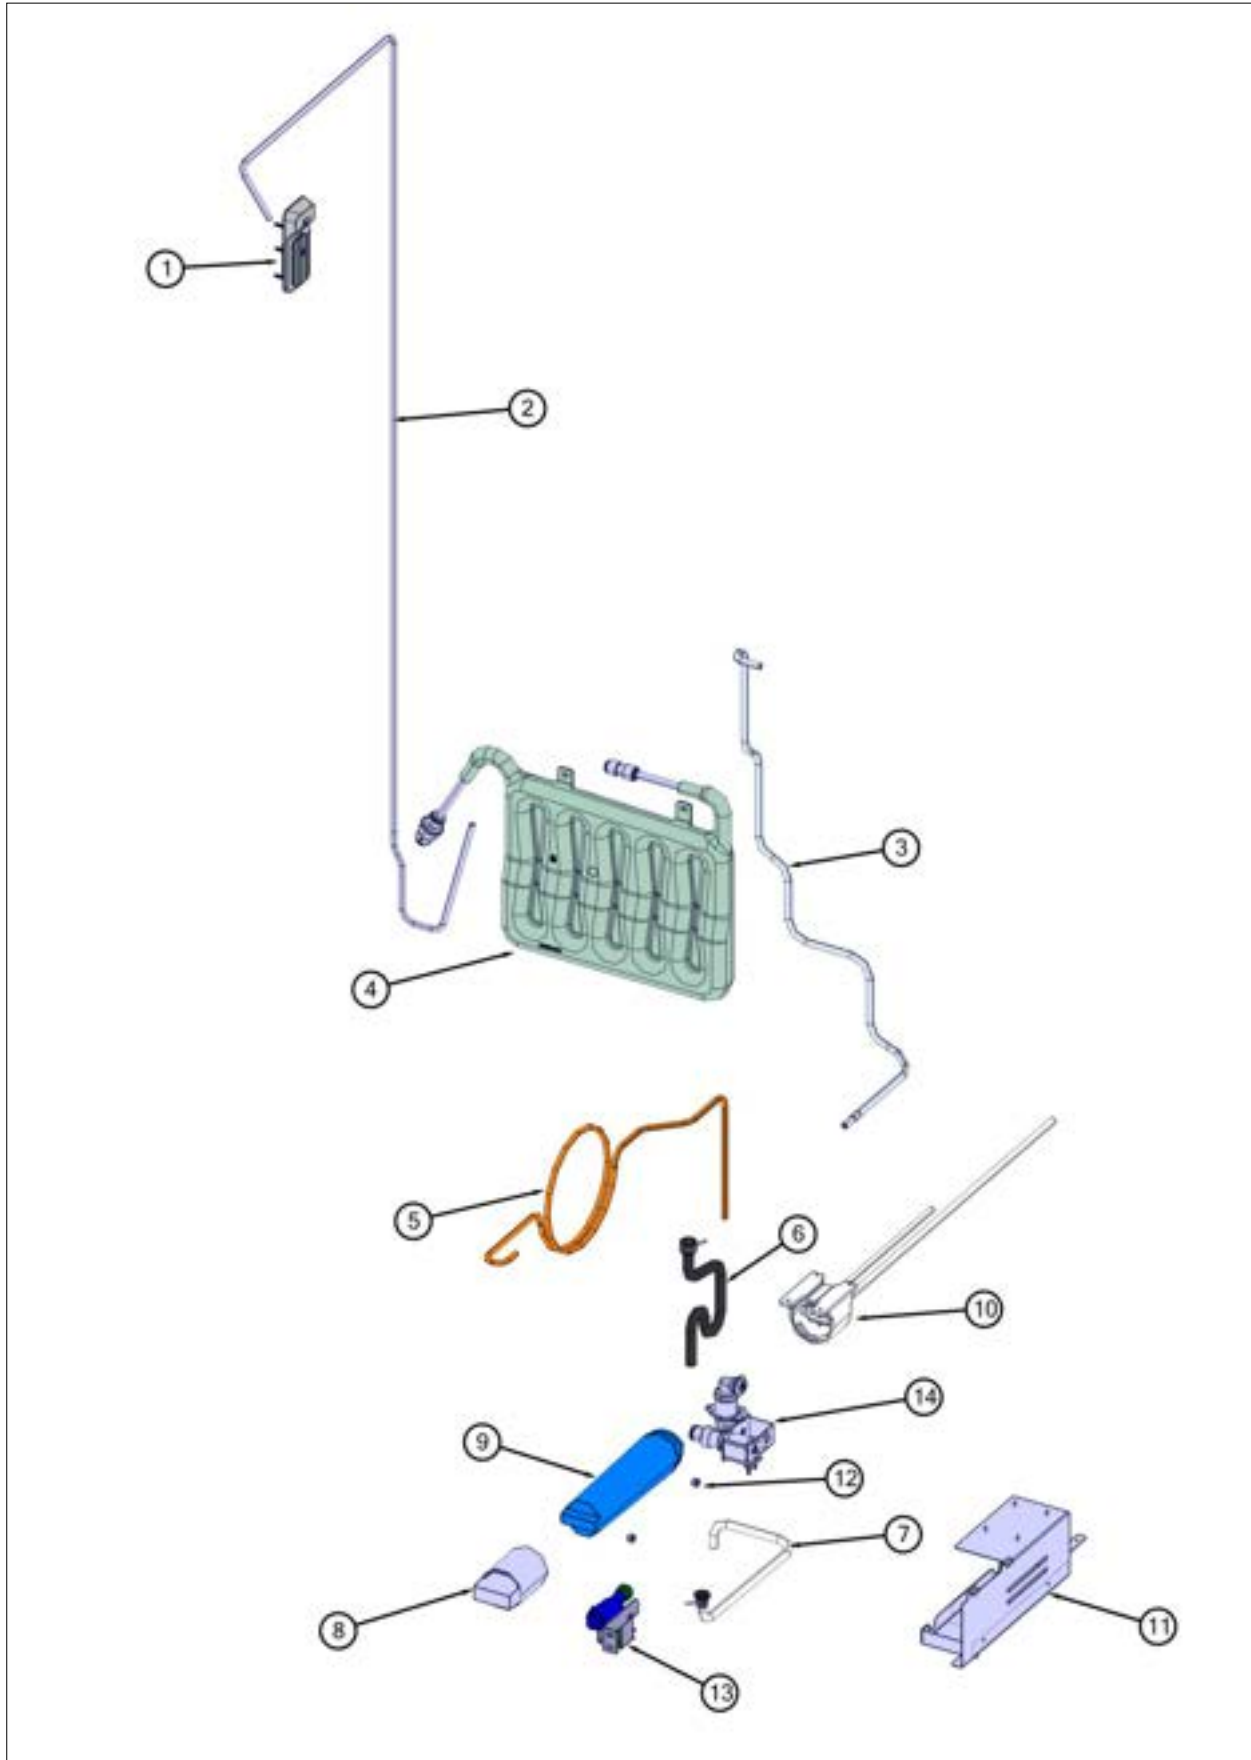

Water System View

Item	Part No.	Name	Qty	Uom	NOTES
1	055017-000	DISPENSER, WATER, INTERNAL, ASSY	1	EA	
2	067412-000	WL, ASSY, WTR RSVR, DISP, COLUMN 24 AR 7 SERIES	1	EA	
3	067411-000	WL, ASSY, V, WTR RSVR, COLUMN 24 AR 7 SERIES	1	EA	
4	065022-000	WTR TANK ASSY, COLUMNS 7 SERIES	1	EA	
5	061400-000	WATER LINE, INLET, 7 SERIES	1	EA	
6	069160-000	TUBE, P-TRAP, DRAIN, VENT, COLUMNS 7 SERIES	1	EA	
7	063841-000	DRAIN, WATER FILTER PAN ASSY, 24 COLIMN 7 SERIES	1	EA	
8	064978-000	TOOL, WATER FILTER, 7 SERIES	1	EA	
9	057498-000	FILTER, CARTRIDGE, WATER, BM 7 SERIES	1	EA	
10	058451-000	MANIFOLD, WATER FILTER	1	EA	
11	066521-000	WATER, FILTER, BRACKET, ASM, COLUMNS 7 SERIES	1	EA	
12	057883-000	FLANGE, NUT, WATER FILTER, BM 7 SERIES	2	EA	
13	PA070016	VALVE WATER SINGLE DISP, FAMILY	1	EA	
14	066799-000	VALVE, WATER, DISPENSER, 12VDC, VRI7	1	EA