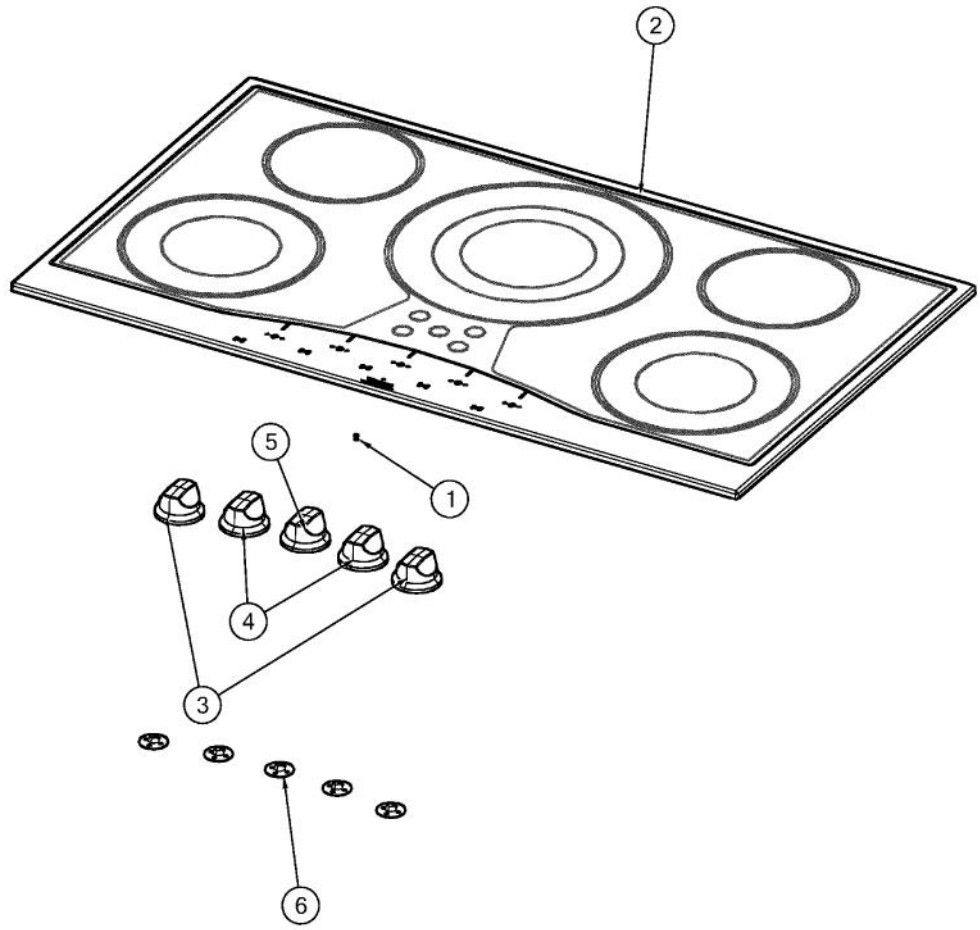

Ref #	Part Number	Qty.	Description
1	026923-000	12	CLIP, SPRING, ELECTRIC ELEMENT
2	032271-000	1	36 CROSS BRACE
3	032272-000	1	BURNER BOX ASM, RDECU266
4	032995-000	2	HEAT SHIELD
5	033355-000	1	D3 COOKTOP 36 INSULATION
6	033491-000	1	BRACKET, LIGHT, D3
7	034673-000	1	INSULATION, ELEC
8	038618-000	6	BRACKET, HOLD
9	PB070320	2	SILICONE EXTRUSION
10	PD010027	6	EYE BOLT-VGSU101/161
11	PD030029	6	SELF RETAINING NUT (1/4-20)

Ref #	Part Number	Qty.	Description
1	017582-000	1	LIGHT HOUSING, BLUE NEON
2	031373-000	1	TRIPLE 3200W (1100/1000/1100) ELEMENT
3	031376-000	2	DOUBLE 2000W (1000/1000) ELEMENT
4	031377-000	2	EGO SINGLE 1200W
5	031728-000	2	SINGLE INFINITE SWITCH
6	031733-000	2	DUAL INFINITE SWITCH
7	031734-000	1	TRIPLE INFINITE SWITCH
8	032247-000	1	CONDUIT, D3 COOKTOP
9	PE050077	5	INDICATOR LIGHT
10	PE070231	1	TERMINAL BLOCK - 6 POLE (HEYCO)
11	034450-000	1	HARNES, MAIN WIRE, RDECU266

Ref #	Part Number	Qty.	Description
1	017579-000	1	LENS, BLUE
2	042877-2540	1	RVEC3365B 36 GLASS TOP ASM
3	042164-000	2	KNOB, SNGL INF, COOKTOP, BLADE, D3PO, ASSY
4	042165-000	2	KNOB, DUAL INF, COOKTOP, BLADE, D3PO, ASSY
5	042166-000	1	KNOB, TRIPLE INF, COOKTOP, BLADE, D3PO, ASSY
6	PB070078	5	SILICONE GASKET (DESU)
NI	049337-000	1	36 KIT FOR RVEC3365B (FOR UNITS BUILT BEFORE 1/5/14)