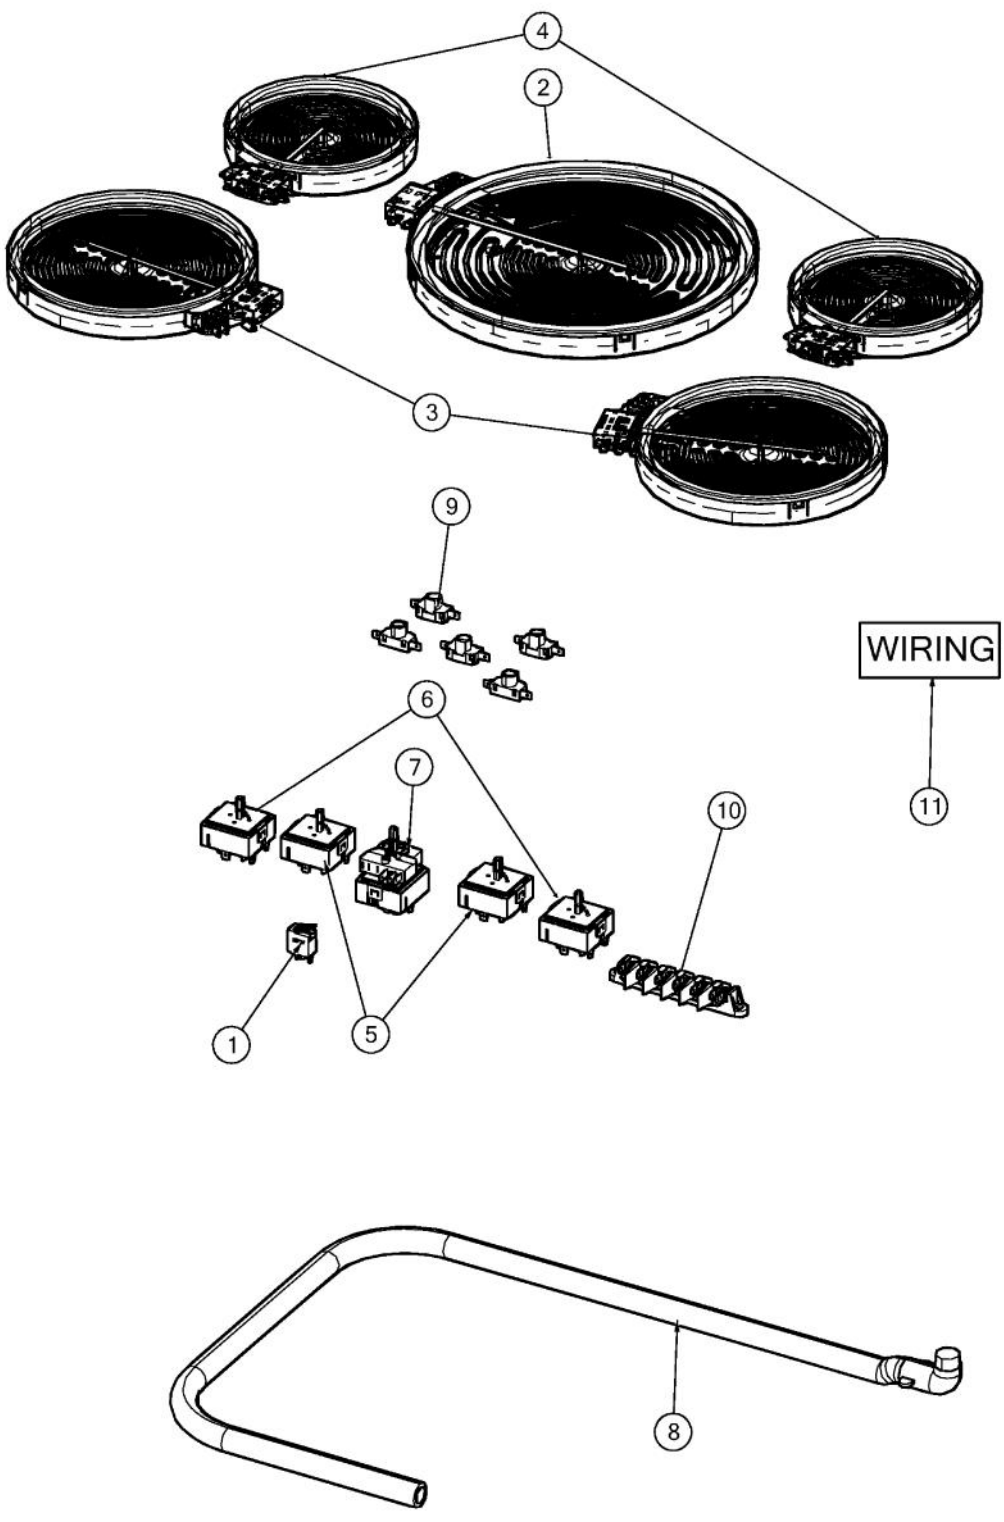

Ref #	Part Number	Qty.	Description
1	026923-000	12	CLIP, SPRING, ELECTRIC ELEMENT
2	032271-000	1	36 CROSS BRACE
3	032272-000	1	BURNER BOX ASM, RDECU266
4	032995-000	2	HEAT SHIELD
5	033355-000	1	D3 COOKTOP 36 INSULATION
6	033491-000	1	BRACKET, LIGHT, D3
7	034673-000	1	INSULATION, ELEC
8	038618-000	6	BRACKET, HOLD
9	PB070320	2	SILICONE EXTRUSION
10	PD010027	6	EYE BOLT-VGSU101/161
11	PD030029	6	SELF RETAINING NUT (1/4-20)

Ref #	Part Number	Qty.	Description
1	017582-000	1	LIGHT HOUSING, BLUE NEON
2	031373-000	1	TRIPLE 3200W (1100/1000/1100) ELEMENT
3	031376-000	2	DOUBLE 2000W (1000/1000) ELEMENT
4	031377-000	2	EGO SINGLE 1200W
5	031728-000	2	SINGLE INFINITE SWITCH
6	031733-000	2	DUAL INFINITE SWITCH
7	031734-000	1	TRIPLE INFINITE SWITCH
8	032247-000	1	CONDUIT, D3 COOKTOP
9	PE050077	5	INDICATOR LIGHT
10	PE070231	1	TERMINAL BLOCK - 6 POLE (HEYCO)
11	034450-000	1	HARNES, MAIN WIRE, RDECU266

Ref #	Part Number	Qty.	Description
1	017579-000	1	LENS, BLUE
2	042877-2540	1	RVEC3365B 36 GLASS TOP ASM
3	042164-000	2	KNOB, SNGL INF, COOKTOP, BLADE, D3PO, ASSY
4	042165-000	2	KNOB, DUAL INF, COOKTOP, BLADE, D3PO, ASSY
5	042166-000	1	KNOB, TRIPLE INF, COOKTOP, BLADE, D3PO, ASSY
6	PB070078	5	SILICONE GASKET (DESU)
NI	049337-000	1	36 KIT FOR RVEC3365B (FOR UNITS BUILT BEFORE 1/5/14)