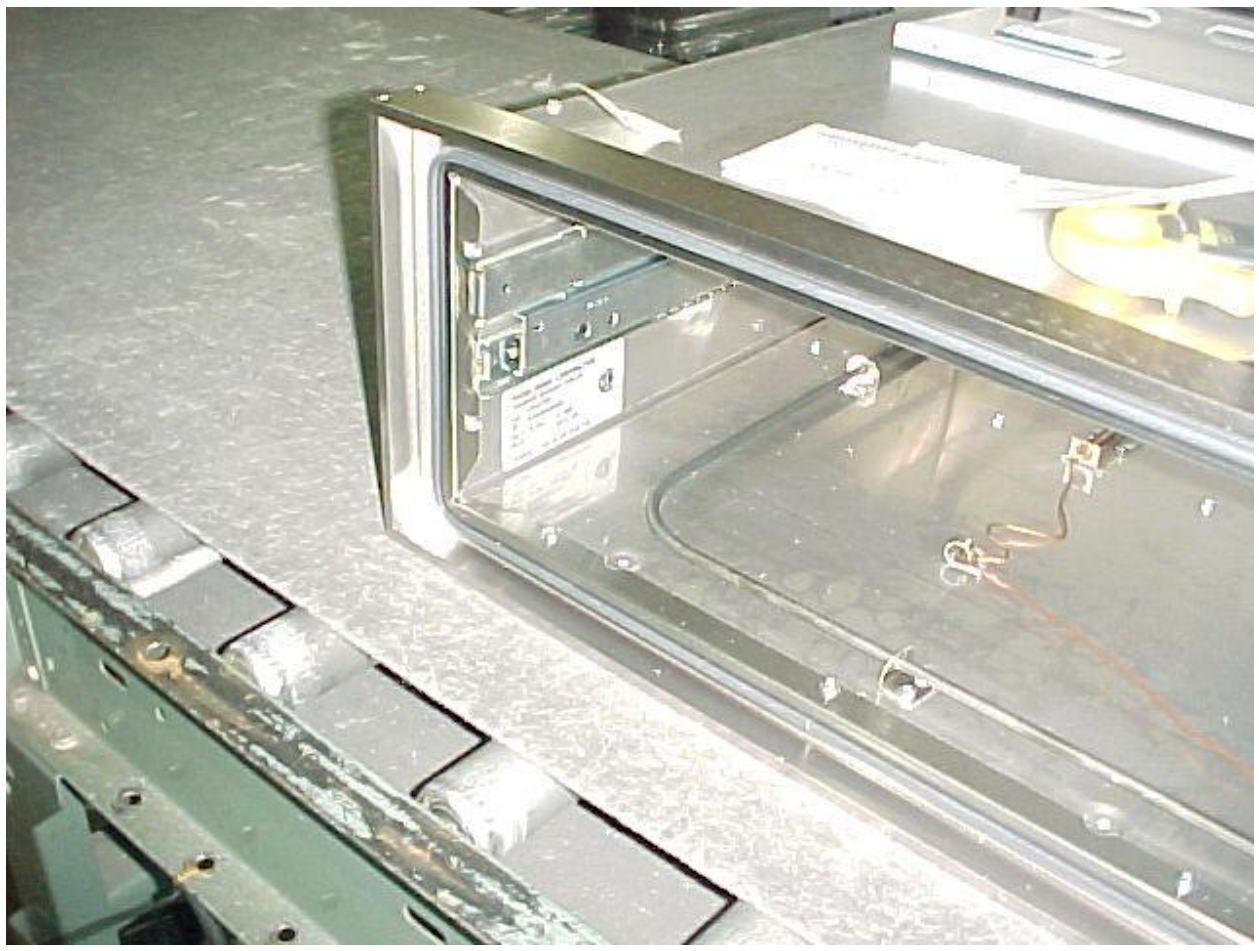

Ref #	Part Number	Qty.	Description
1	G3107636		TOP ASSEMBLY (SD100TSS)
2	G3207639		TRIM ASSEMBLY 30 (SD100T)
3	G3207642SS		DRAWER ASSEMBLY 30 (SD100T) XSSX
	G3207642SSBR		DRAWER ASSEMBLY 30 (SD100T) SSBR
4	PB070142		GASKET 30`` (SD100T)
5	PD020119		8-32X3/8 PH CTR. MACH.SCREW S.S.
6	PD030098		8-32 HEX KEP NUT S.S.
7	PB070144		SIDE GASKET
8	PE050052		LATCH
9	PD020055		NO.10 X 1/2 PAN PHIL. TEK. SS
10	PD020120		8 X 1/2 TEK SHEET METAL SCREW
11	PC080010		SLIDE
12	B1007620		STORAGE DRAWER BACK PANEL 30``
13	B2007618		STORAGE DRAWER SIDE PANEL
14	B2007616		TOP/BOTTOM 30`` (SD100T)
15	PE030114		HANDLE 30 (SD100T)
	PE030114PVD		HANDLE - BR
16	PE030001		BRACKET, DOOR, HANDLE
	PE030001PVD		END CAP DOOR HANDLE XBR
17	PE010142		3 LOGO XBKXXCHROME
	PE010143		3 LOGO BK/BR
18	B2007622		LATCH BRACKET-STORAGE DRAWER
19	PD020080		NO.10 X 1 PH. TRUSS SMS XSSX(AD1820) INSTALL HARDWARE - QTY. 4