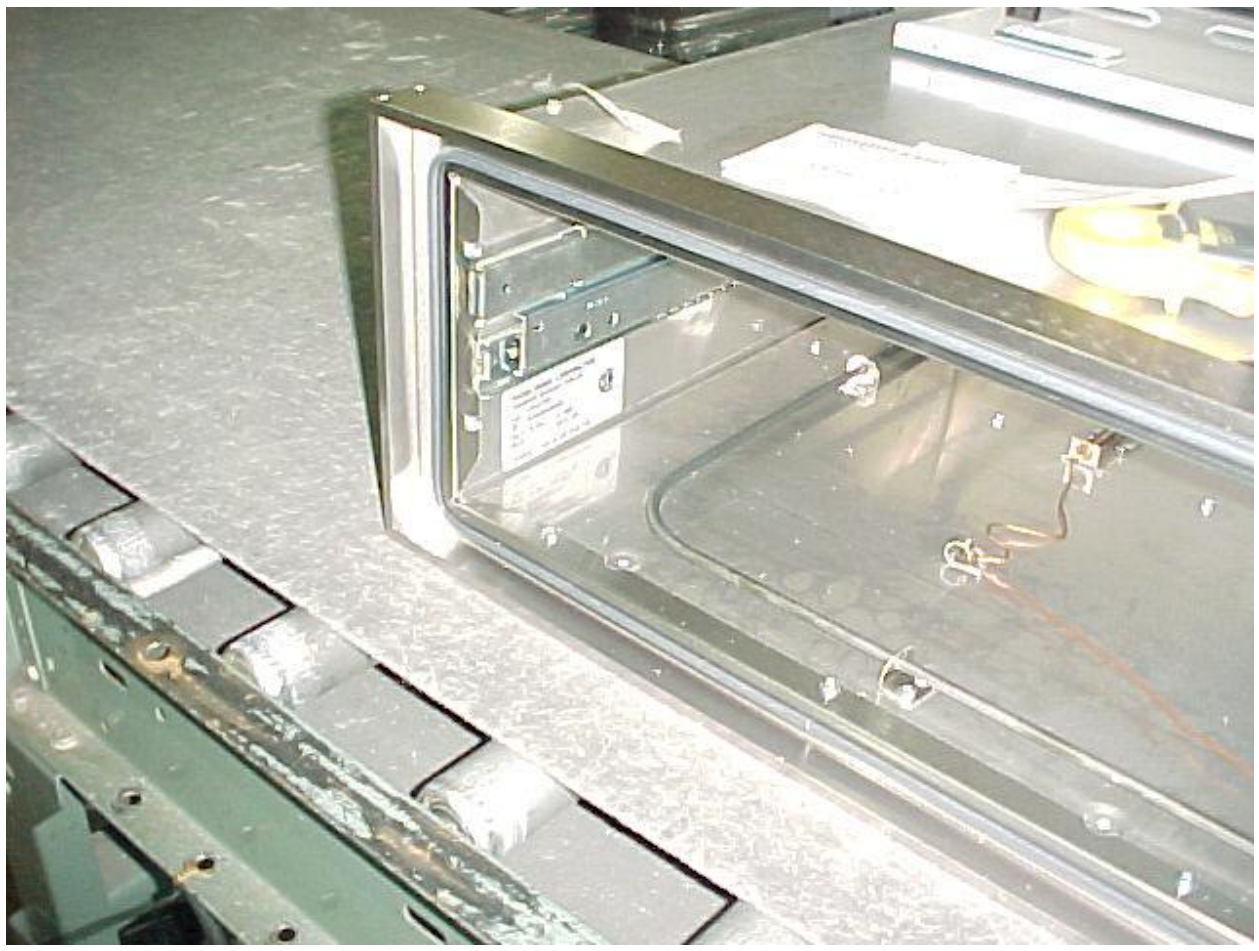

Ref #	Part Number	Qty.	Description
1	G3107635		TOP ASSEMBLY (SD160TSS)
2	G3207638		TRIM ASSEMBLY 36 (SD160T)
3	G3207641SS		DRAWER ASSEMBLY 36 (SD160T) XSSX
	G3207641SSBR		DRAWER ASSEMBLY 36 (SD160T) SSBR
4	PB070141		GASKET 36`` (SD160TSS)
5	PD020119		8-32X3/8 PH CTR. MACH.SCREW S.S.
6	PD030098		8-32 HEX KEP NUT S.S.
7	PB070144		SIDE GASKET
8	PE050052		LATCH
9	PD020055		NO.10 X 1/2 PAN PHIL. TEK. SS
10	PD020120		8 X 1/2 TEK SHEET METAL SCREW
11	PC080010		SLIDE
12	B1007619		STORAGE DRAWER BACK PANEL 36``
13	B2007618		STORAGE DRAWER SIDE PANEL
14	B2007615		TOP/BOTTOM 36`` (SD160T)
15	PE030113		HANDLE 36 (SD160T)
	PE030113PVD		HANDLE - BR
16	PE030001		BRACKET, DOOR, HANDLE
	PE030001PVD		END CAP DOOR HANDLE XBR
17	PE010142		3 LOGO XBKXXCHROME
	PE010143		3 LOGO BK/BR
18	B2007622		LATCH BRACKET-STORAGE DRAWER
19	PD020080		NO.10 X 1 PH. TRUSS SMS XSSX(AD1820) INSTALL HARDWARE - QTY. 4