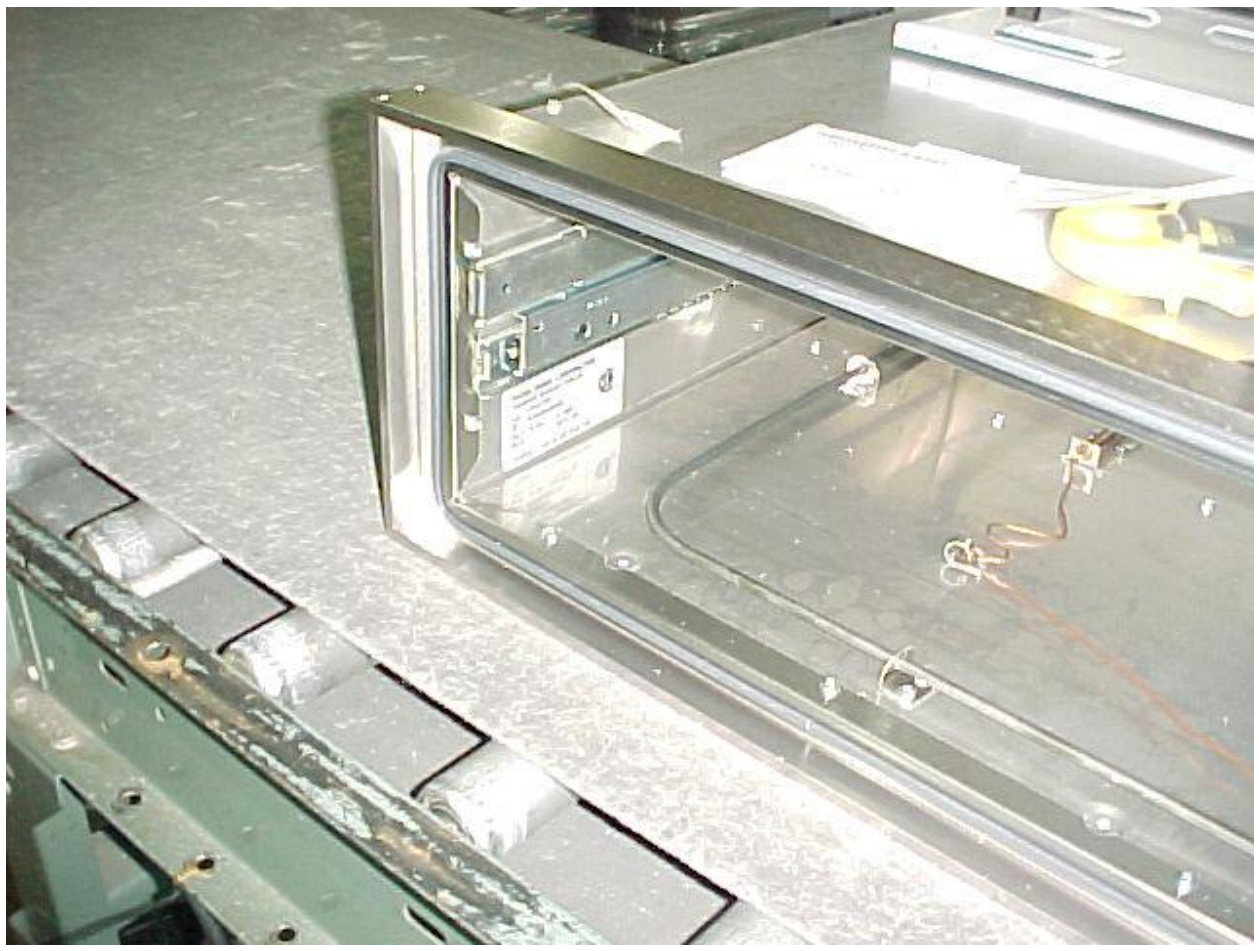

Ref #	Part Number	Qty.	Description
1	G3107637		TOP ASSEMBLY (SD170TSS)
2	G3207640		TRIM ASSEMBLY 27 (SD170T)
3	G3207643SS		DRAWER ASSEMBLY 27 (SD170T) XSSX
	G3207643SSBR		DRAWER ASSEMBLY 27 (SD170T) SSBR
4	PB070143		GASKET 27`` (SD170T)
5	PD020119		8-32X3/8 PH CTR. MACH.SCREW S.S.
6	PD030098		8-32 HEX KEP NUT S.S.
7	PB070144		SIDE GASKET
8	PE050052		LATCH
9	PD020055		NO.10 X 1/2 PAN PHIL. TEK. SS
10	PD020120		8 X 1/2 TEK SHEET METAL SCREW
11	PC080010		SLIDE
12	B1007621		STORAGE DRAWER BACK PANEL 27``
13	B2007618		STORAGE DRAWER SIDE PANEL
14	B2007617		TOP/BOTTOM 27`` (SD170T)
15	PE030115		HANDLE - SS
	PE030115PVD		HANDLE - BR
16	PE030001		BRACKET, DOOR, HANDLE
	PE030001PVD		END CAP DOOR HANDLE XBR
17	PE010142		3 LOGO XBKXXCHROME
	PE010143		3 LOGO BK/BR
18	B2007622		LATCH BRACKET-STORAGE DRAWER
19	PD020080		NO.10 X 1 PH. TRUSS SMS XSSX(AD1820) INSTALL HARDWARE - QTY. 4