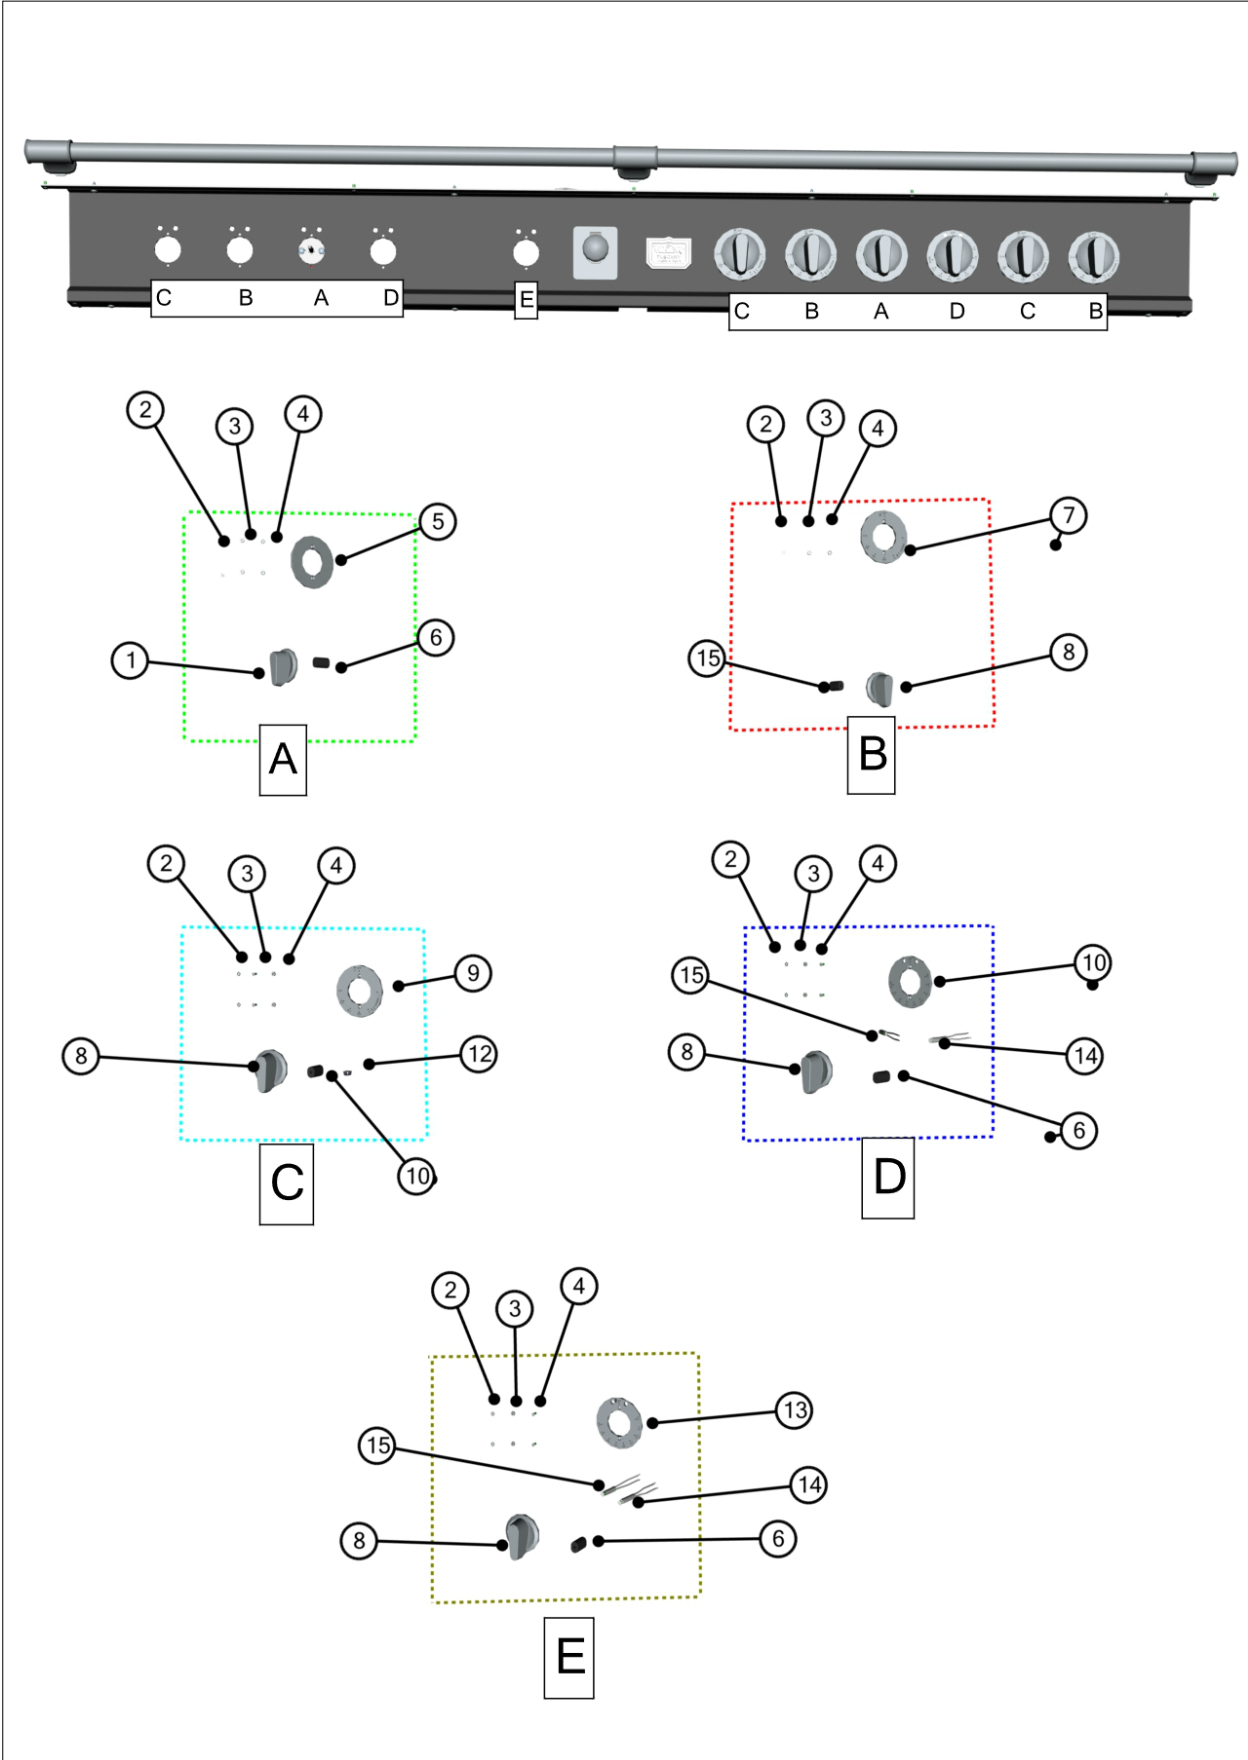

TVDR6606GGB Knob

Item	Part No.	Name	Qty	Uom	NOTES
1	054713-000	CHROME SELECTOR / SURFACE KNOB	1	EA	
Comments for Part Num. 054713-000 gboltz@VikingRange.com on Jan 18, 2016 See suggested parts to complete knob assembly, note that the selector knob assembly uses a different insert and no clip per breakdown					
2	056706-000	SCREW TSPI M3X8 GALVANIZED UNI 6109	2	EA	Not available online / Call for pricing and availability
3	056710-000	HEX NUT M3 UNI 5588	2	EA	Not available online / Call for pricing and availability
4	069125-000	SERRATED WASHER D.3 GALVANIZEZD	2	EA	
5	054725-000	CHROME OVEN SELECTOR BEZEL	1	EA	
6	054747-000	INSERT FOR SELECTOR KNOB Ø6	1	EA	
7	054721-000	CHROME FRONT SURFACE BURNER BEZEL	1	EA	
8	054713-000	CHROME SELECTOR / SURFACE KNOB	4	EA	
Comments for Part Num. 054713-000 gboltz@VikingRange.com on Jan 18, 2016 See suggested parts to complete knob assembly, note that the selector knob assembly uses a different insert and no clip per breakdown					
9	054722-000	CHROME REAR SURFACE BURNER BEZEL	1	EA	
10	054809-000	INSERT FOR SURFACE KNOB	1	EA	
11	054724-000	CHROME OVEN THERMOSTAT BEZEL150-BROIL	1	EA	
12	054707-000	CLIP,SURFACE KNOB INSERT	1	EA	Not available online / Call for pricing and availability
13	054723-000	CHROME GRIDDLE BEZEL 150- 550	1	EA	
14	054816-000	FLUO LAMP	1	EA	
15	054815-000	NEON LAMP	1	EA