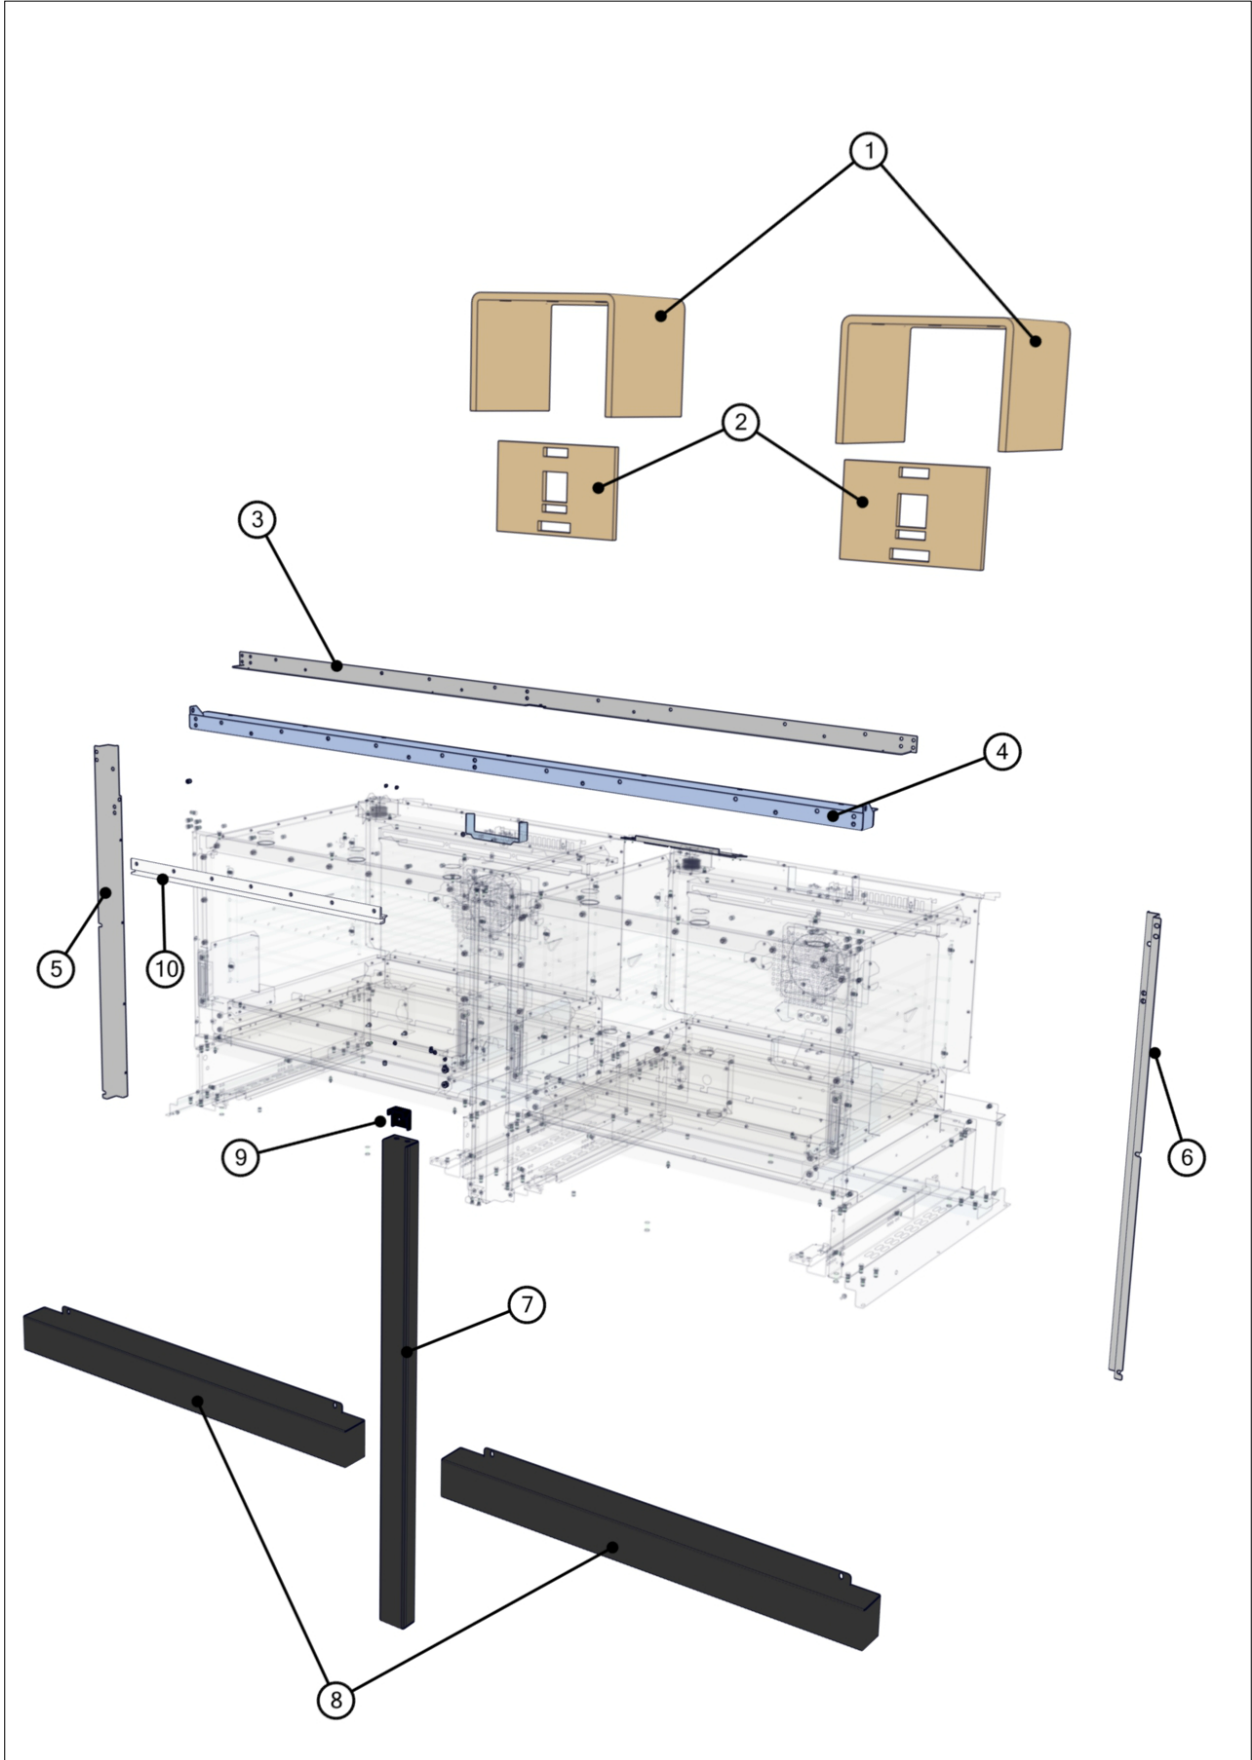

TVDR6606GGB Chassis 2

Item	Part No.	Name	Qty	Uom	NOTES
1	056719-000	INSULATION HOUSING OVEN VIKING 36	2	EA	Not available online / Call for pricing and availability
2	056720-000	INSULATION BACK PANEL OVEN VIKING	2	EA	Not available online / Call for pricing and availability
3	069035-000	PANEL SUPPORT 66 VIKING	1	EA	
4	073098-000	ASM, UPPER CROSS 66" KIT	1	EA	
5	073092-000	ASM, PROFILE, LEFT SIDE KIT	1	EA	Not available online / Call for pricing and availability
6	073093-000	ASM, PROFILE, RIGHT SIDE KIT	1	EA	Not available online / Call for pricing and availability
7	069039-000	BLACK CENTRAL COVER VIKING 66	1	EA	
8	057234-057	CVR, LWR, 48"/66" - ANTIQUE WHITE (AW)	2	EA	
8	057234-058	CVR, LWR, 48"/66" - GRAPHITE BLACK (GB)	2	EA	
8	057234-059	CVR, LWR, 48"/66" - DARK BLUE (DB)	2	EA	
9	073100-000	ASM, FIXING BRACKET, CENTRAL KITCHEN, 66" KIT	1	EA	
10	056797-000	SUPPORT SEAL OVEN VIKING	2	EA	Not available online / Call for pricing and availability