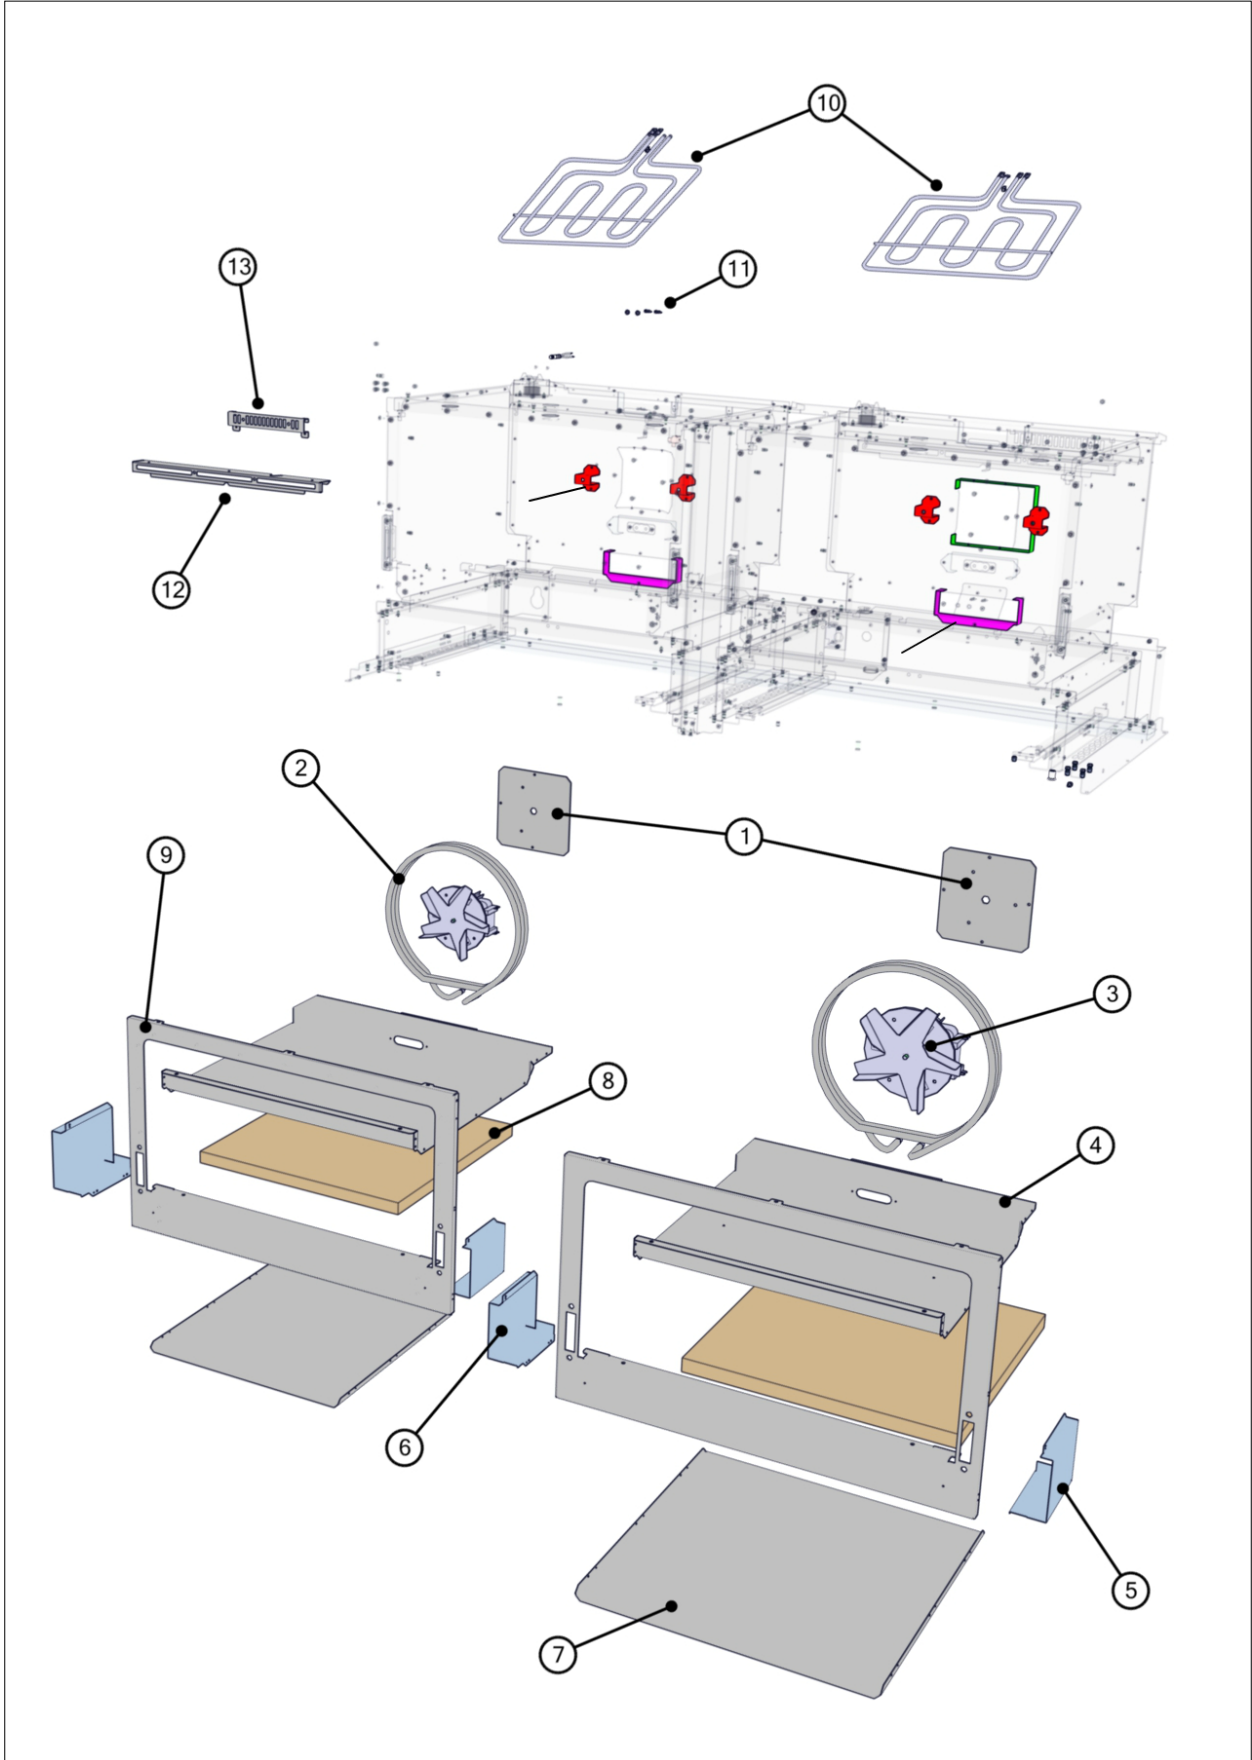

TVDR6606GGB Chassis 4

Item	Part No.	Name	Qty	Uom	NOTES
1	069131-000	PLATE SUPPORT FAN OVEN 1/1	2	EA	
2	054646-000	CONVECTION HEATING ELEMENT 2500W	2	EA	
3	054648-000	CONVECTION FAN MOTOR ASSY 32W	2	EA	
4	073085-000	ASM, SUPPORT, HEATING ELEMENT LOWER OVEN KIT	2	EA	Not available online / Call for pricing and availability
5	056778-000	PROTECTION RIGHT HINGE OVEN VIKING	2	EA	Not available online / Call for pricing and availability
6	056779-000	PROTECTION LEFT HINGE OVEN VIKING	2	EA	Not available online / Call for pricing and availability
7	056773-000	SUPPORT LOWER OVEN INSULATION VIKING	2	EA	Not available online / Call for pricing and availability
8	056967-000	INSULATION BOTTOM OVEN VIKING	2	EA	Not available online / Call for pricing and availability
9	069014-000	ASSEMBLY FRONT OVEN VIKING	2	EA	
10	069010-000	HEATING ELEMENT SUP+GRILL OVEN EL 11 - UL	2	EA	
11	069011-000	HEATING ELEMENT INF OVEN EL MULTIFUNCTION UL	2	EA	
12	054635-000	SUPPORT ELECTRIC OVEN	2	EA	
13	054649-000	BRACKET, THERMAL BULB	2	EA	
14	073089-000	ASM, DISTANCE CONVEYOR, OVEN KIT	4	EA	Not available online / Call for pricing and availability
15	056786-000	CABLE PROTECTION INFERIOR HEATING ELEMENT OVEN VIKING	2	EA	Not available online / Call for pricing and availability