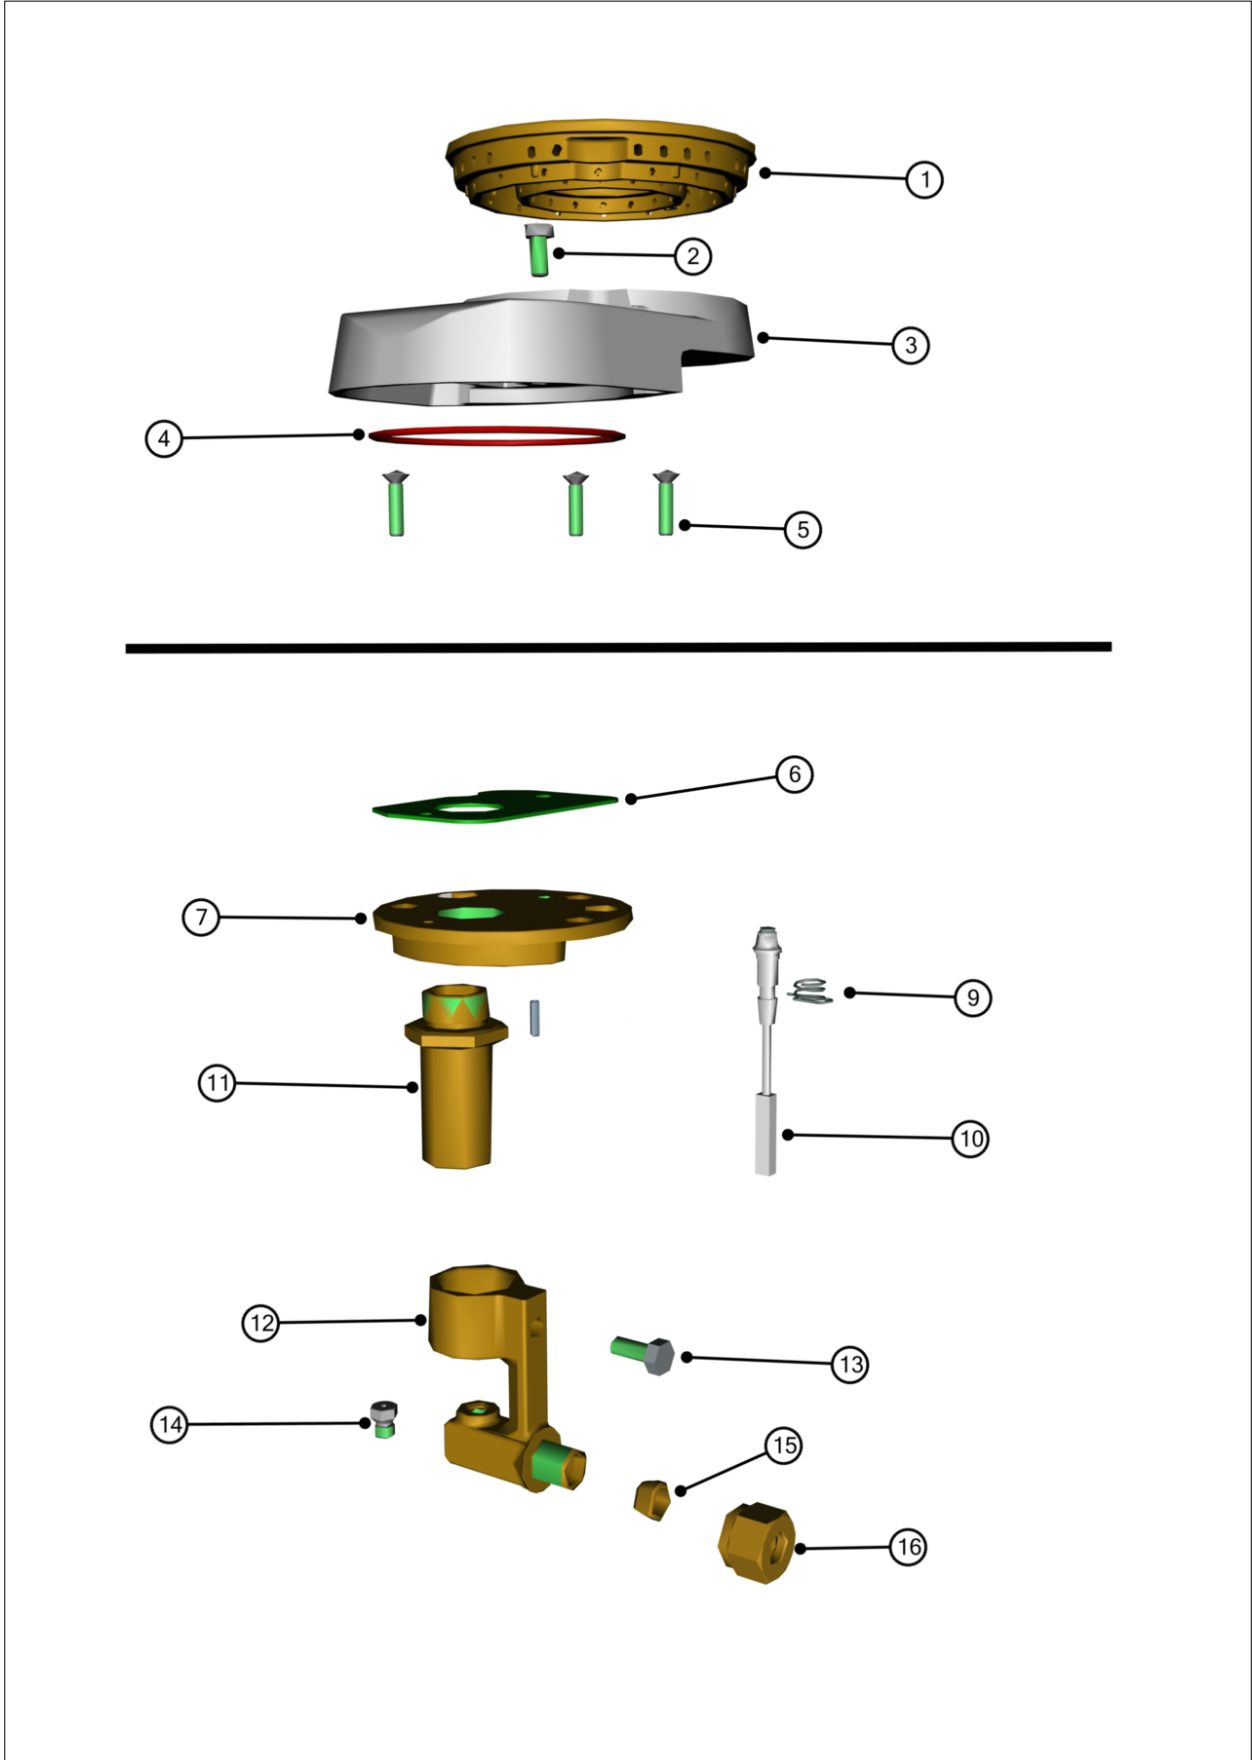

TVDR6606GGB 12-C View

Item	Part No.	Name	Qty	Uom	NOTES
1	069002-000	FLAME SPREADERS C SERIE 12 SABBIATO	1	EA	
2	055079-000	CYLINDER HEAD SCREW M5X10 UNI 6107 INOX	1	EA	
3	054717-000	C BODY BURNER	1	EA	
4	054743-000	O-RING	1	EA	
5	055080-000	COUNTERSUNK HEAD SCREW M4X16 INOX DIN 964	3	EA	
6	054741-000	C BURNER SEAL	1	EA	
7	054732-000	D BURNER FLANGE	1	EA	
9	054731-000	SPARK IGNITER SPRING	1	EA	
10	054708-000	SPARK IGNITER	1	EA	
11	054734-000	C VENTURI	1	EA	
12	054709-000	VENTURI HOLDER Ø8	1	EA	
13	056705-000	SCREW INOX M5X12 UNI 5739	1	EA	Not available online / Call for pricing and availability
14	068999-000	NOZZLE D.165 7X9 M6	1	EA	
15	054681-000	FERREL, GAS LINE TO SURFACE BURNER BASE	1	EA	
16	054682-000	NUT, GAS LINE TO SURFACE BURNER BASE	1	EA