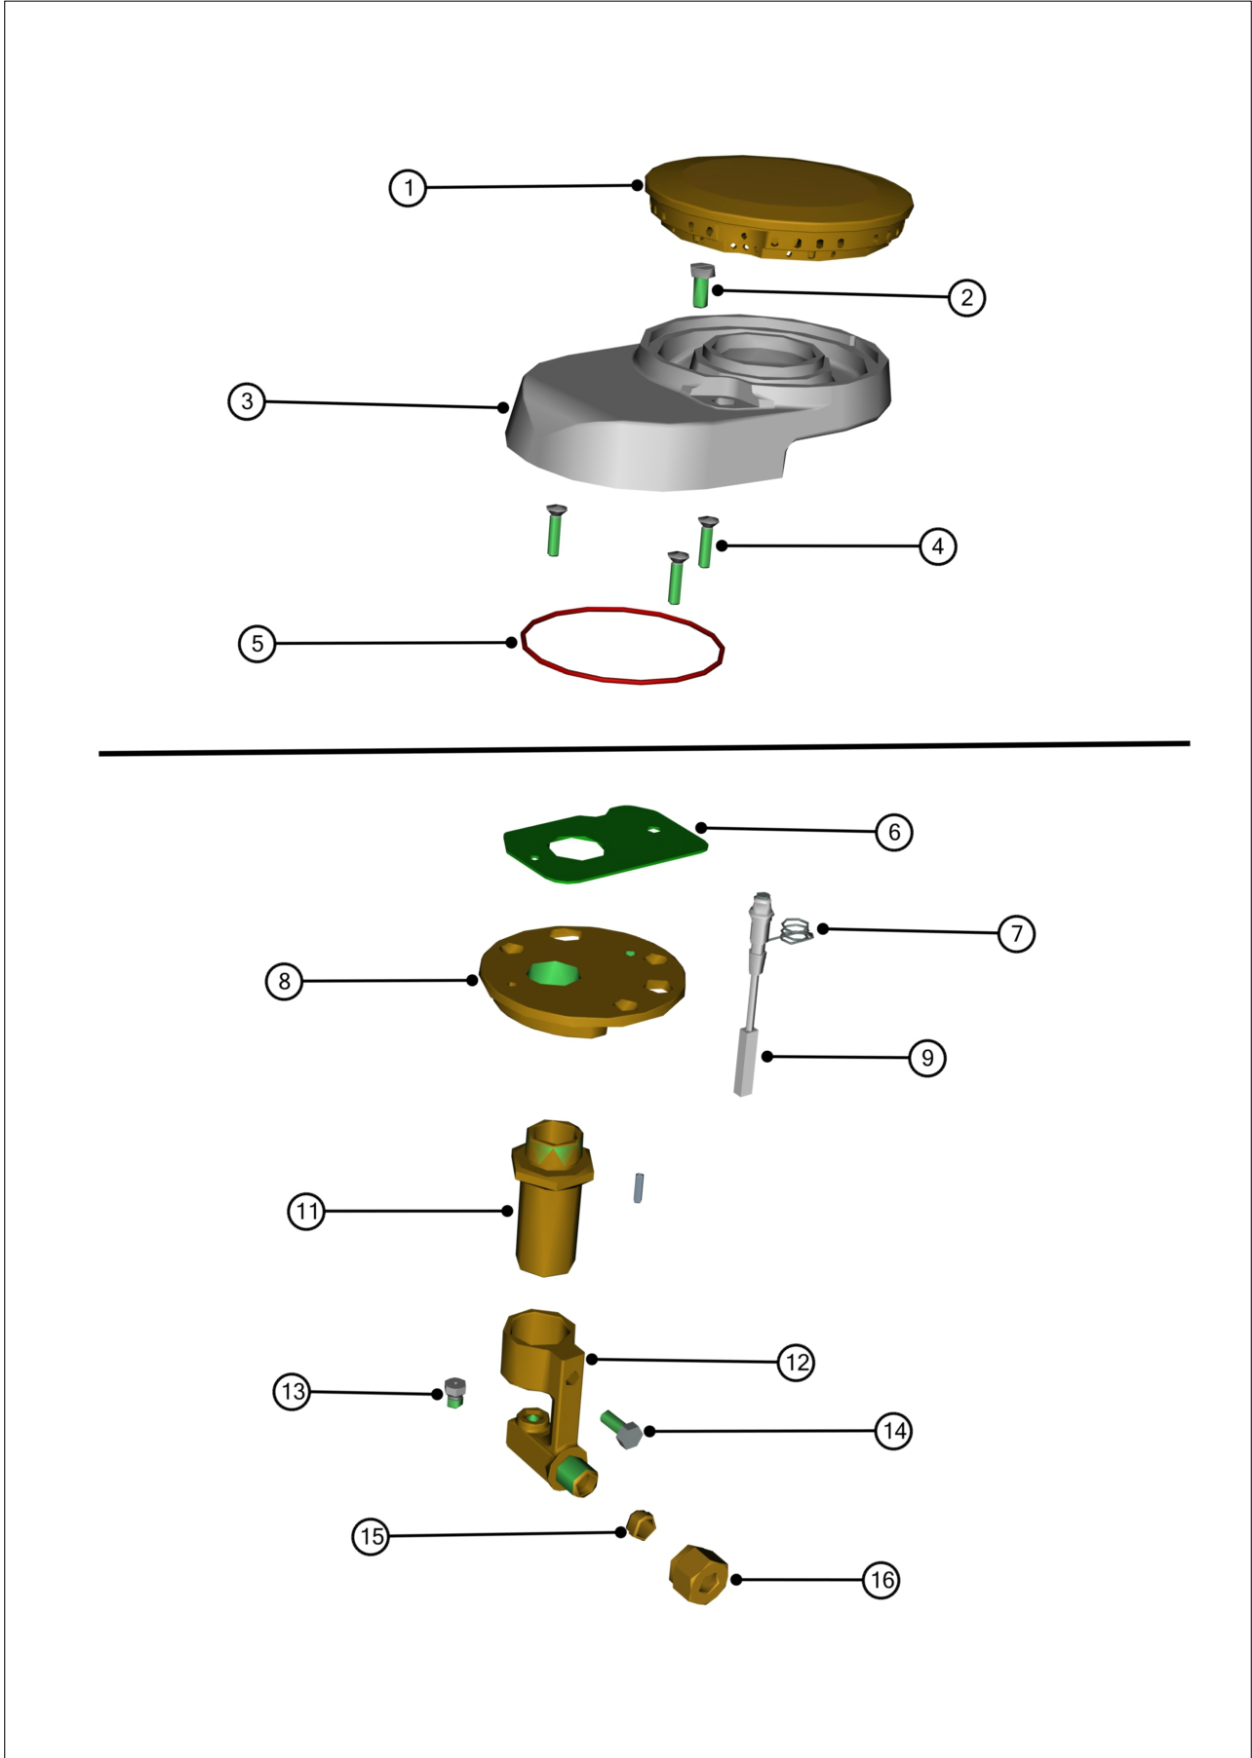

TVDR6606GGB 12-B View

Item	Part No.	Name	Qty	Uom	NOTES
1	054712-000	B BURNER HEAD	1	EA	
2	055079-000	CYLINDER HEAD SCREW M5X10 UNI 6107 INOX	1	EA	
3	054716-000	B BODY BURNER	1	EA	
4	055080-000	COUNTERSUNK HEAD SCREW M4X16 INOX DIN 964	3	EA	
5	054743-000	O-RING	1	EA	
6	054744-000	B BURNER SEAL	1	EA	
7	054731-000	SPARK IGNITER SPRING	1	EA	
8	054736-000	B BURNER FLANGE	1	EA	
9	054708-000	SPARK IGNITER	1	EA	
11	054737-000	B VENTURI	1	EA	
12	054709-000	VENTURI HOLDER Ø8	1	EA	
13	068998-000	NOZZLE D.125 7X9 M6	1	EA	
14	056705-000	SCREW INOX M5X12 UNI 5739	1	EA	Not available online / Call for pricing and availability
15	054681-000	FERREL, GAS LINE TO SURFACE BURNER BASE	1	EA	
16	054682-000	NUT, GAS LINE TO SURFACE BURNER BASE	1	EA