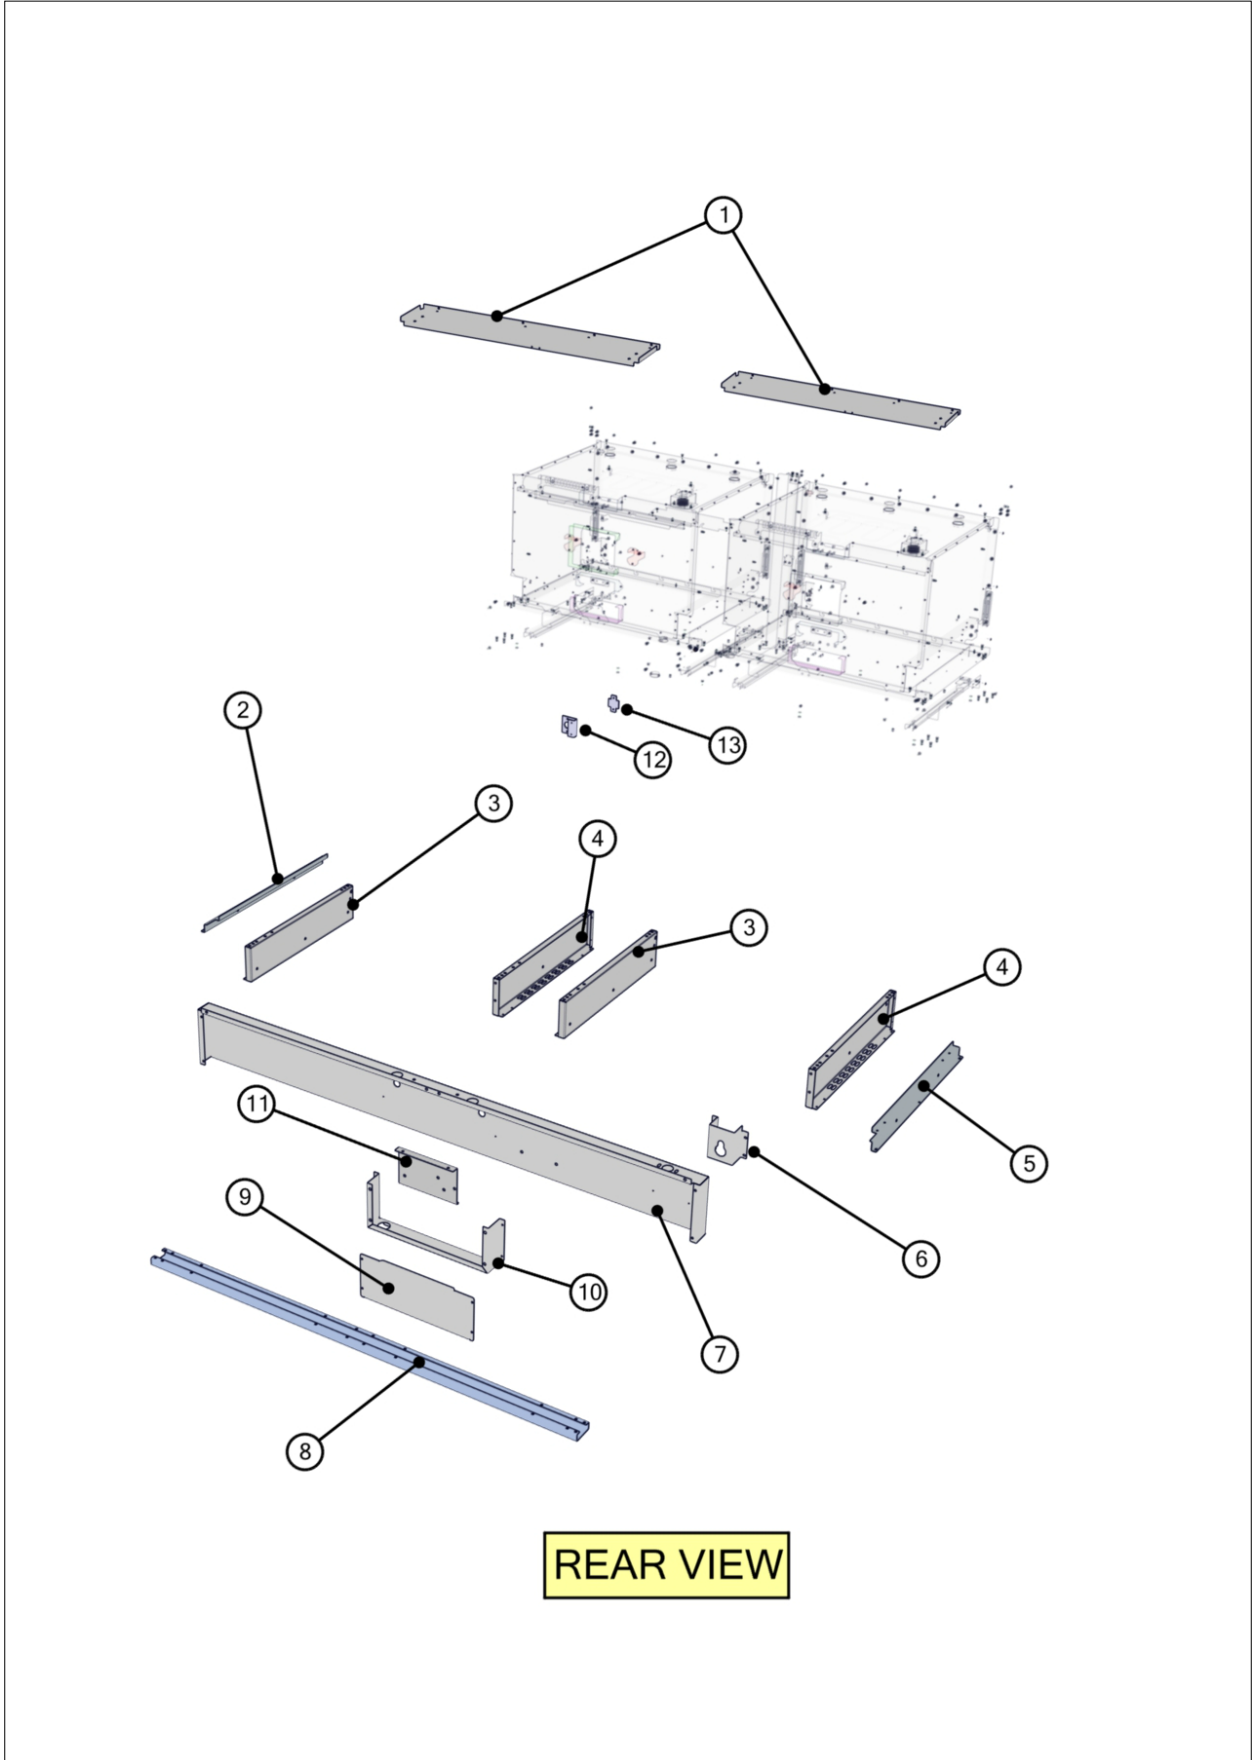

TVDR6606GGB Chassis 5

Item	Part No.	Name	Qty	Uom	NOTES
1	056769-000	WATER PROTECTION OVEN VIKING	2	EA	Not available online / Call for pricing and availability
2	056732-000	PROFILE SUPPORT RIGHT SIDE TUSCANY	1	EA	Not available online / Call for pricing and availability
3	073080-000	SUPPORT RIGHT SIDE OVEN KIT	2	EA	Not available online / Call for pricing and availability
4	073079-000	SUPPORT LEFT SIDE OVEN KIT	2	EA	Not available online / Call for pricing and availability
5	056731-000	PROFILE SUPPORT LEFT SIDE TUSCANY	1	EA	Not available online / Call for pricing and availability
6	054636-000	BRACKET, PRESSURE REGULATOR	1	EA	Not available online / Call for pricing and availability
7	069060-000	CONNECTION BOX 66	1	EA	
8	073097-000	ASM, FOOTREST, STAND 66" KIT	1	EA	
9	056768-000	PANEL INSPECTION TERMINAL BOARD	1	EA	Not available online / Call for pricing and availability
10	056780-000	PROTECTION TERMINAL BOARD VIKING	1	EA	Not available online / Call for pricing and availability
11	073086-000	ASM, TERMINAL BOARD SUPPORT KIT	1	EA	Not available online / Call for pricing and availability
12	054638-000	BRACKET, CABLE CLAMP	1	EA	
13	054639-000	CABLE CLAMP PLATE	1	EA