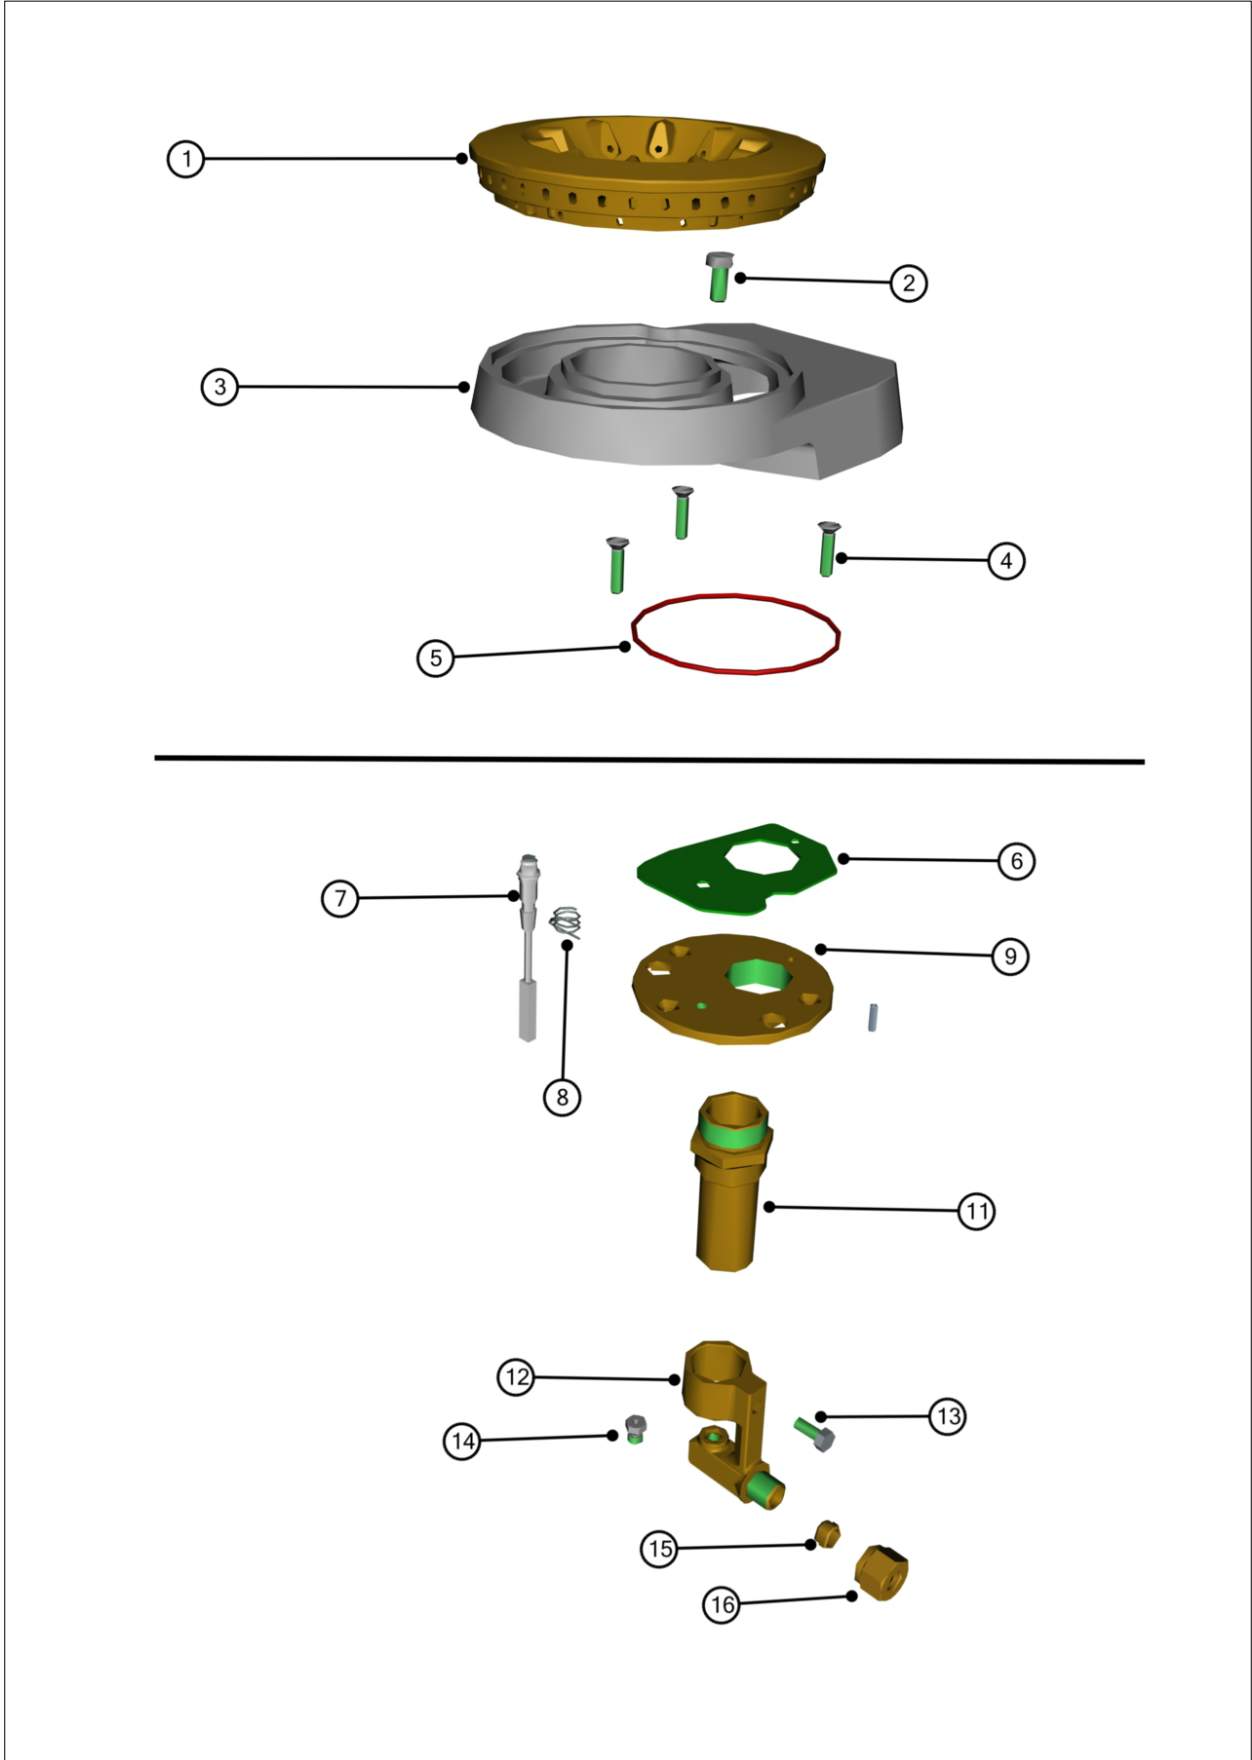

TVDR6606GGB 12-D View

Item	Part No.	Name	Qty	Uom	NOTES
1	069003-000	FLAME SPREADERS D SERIE 12 SABBIATO	1	EA	
2	055079-000	CYLINDER HEAD SCREW M5X10 UNI 6107 INOX	1	EA	
3	054718-000	D BODY BURNER	1	EA	
4	055080-000	COUNTERSUNK HEAD SCREW M4X16 INOX DIN 964	3	EA	
5	054743-000	O-RING	1	EA	
6	054742-000	D BURNER SEAL	1	EA	
7	054708-000	SPARK IGNITER	1	EA	
8	054731-000	SPARK IGNITER SPRING	1	EA	
9	054733-000	C BURNER FLANGE	1	EA	
11	054735-000	D VENTURI	1	EA	
12	054709-000	VENTURI HOLDER Ø8	1	EA	
13	056705-000	SCREW INOX M5X12 UNI 5739	1	EA	Not available online / Call for pricing and availability
14	069000-000	NOZZLE D.210 7X9 M6	1	EA	
15	054681-000	FERREL, GAS LINE TO SURFACE BURNER BASE	1	EA	
16	054682-000	NUT, GAS LINE TO SURFACE BURNER BASE	1	EA