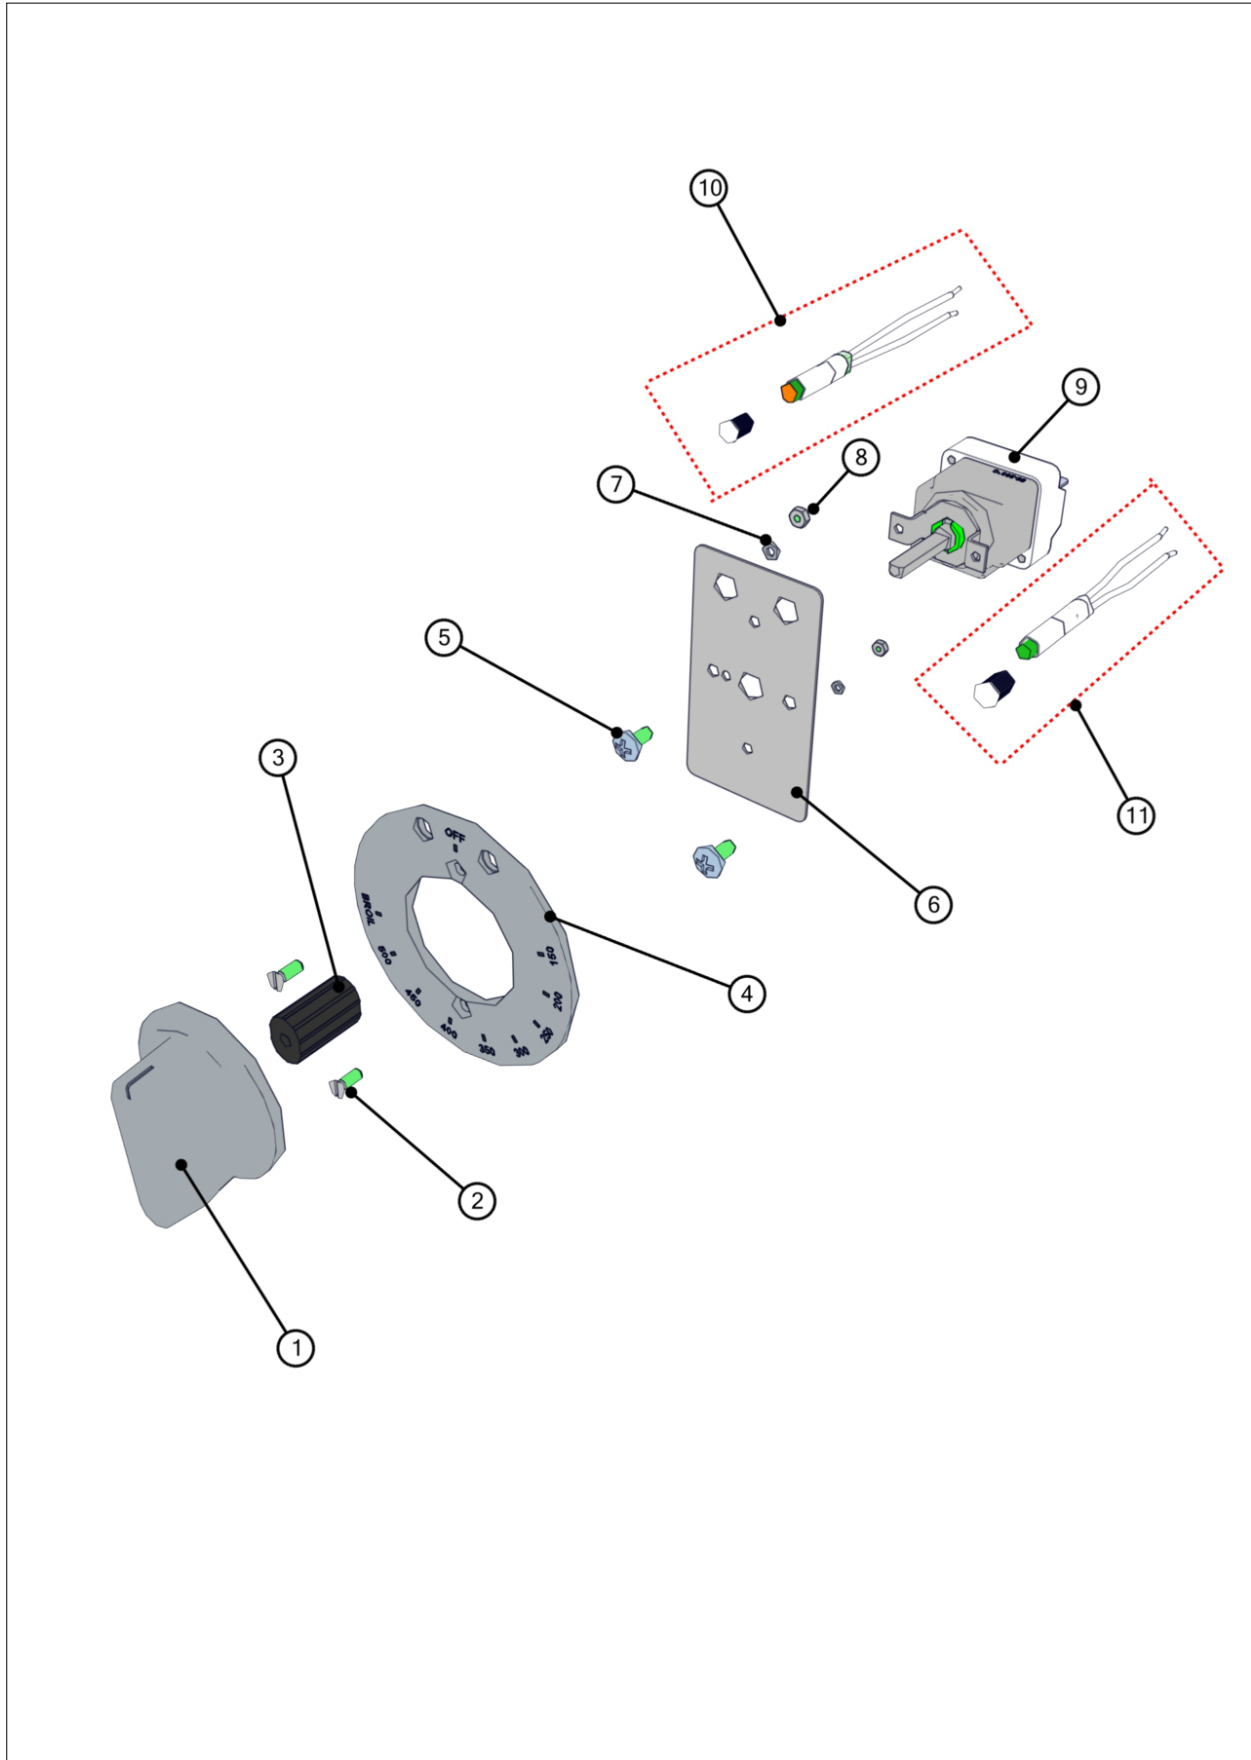

Item	Part No.	Name	Qty	Uom	NOTES
16	071661-000	HEADER CENTRAL GRILLE TOP	2	EA	
17	071662-000	HEADER RIGHT GRILLE TOP	1	EA	
18	071663-000	HEADER LEFT GRILLE TOP	1	EA	

TVDR6606GGB Thermostat-1

Item	Part No.	Name	Qty	Uom	NOTES
1	054713-000	CHROME SELECTOR / SURFACE KNOB	1	EA	
<p>Comments for Part Num. 054713-000</p> <p>gboltz@VikingRange.com on Jan 18, 2016</p> <p>See suggested parts to complete knob assembly, note that the selector knob assembly uses a different insert and no clip per breakdown</p>					
2	056706-000	SCREW TSPI M3X8 GALVANIZED UNI 6109	2	EA	Not available online / Call for pricing and availability
3	054747-000	INSERT FOR SELECTOR KNOB Ø6	1	EA	
4	054724-000	CHROME OVEN THERMOSTAT BEZEL150-BROIL	1	EA	
5	056707-000	SCREW TC TCR M4X8 INOX DIN 7985	2	EA	Not available online / Call for pricing and availability
6	054884-000	SELECTOR SWITCH BRACKET	1	EA	Not available online / Call for pricing and availability
7	069125-000	SERRATED WASHER D.3 GALVANIZEZD	2	EA	
8	056710-000	HEX NUT M3 UNI 5588	2	EA	Not available online / Call for pricing and availability
9	055239-000	MULTIFUNCTION OVEN THERMOSTAT	1	EA	
10	054815-000	NEON LAMP	1	EA	
11	054816-000	FLUO LAMP	1	EA	