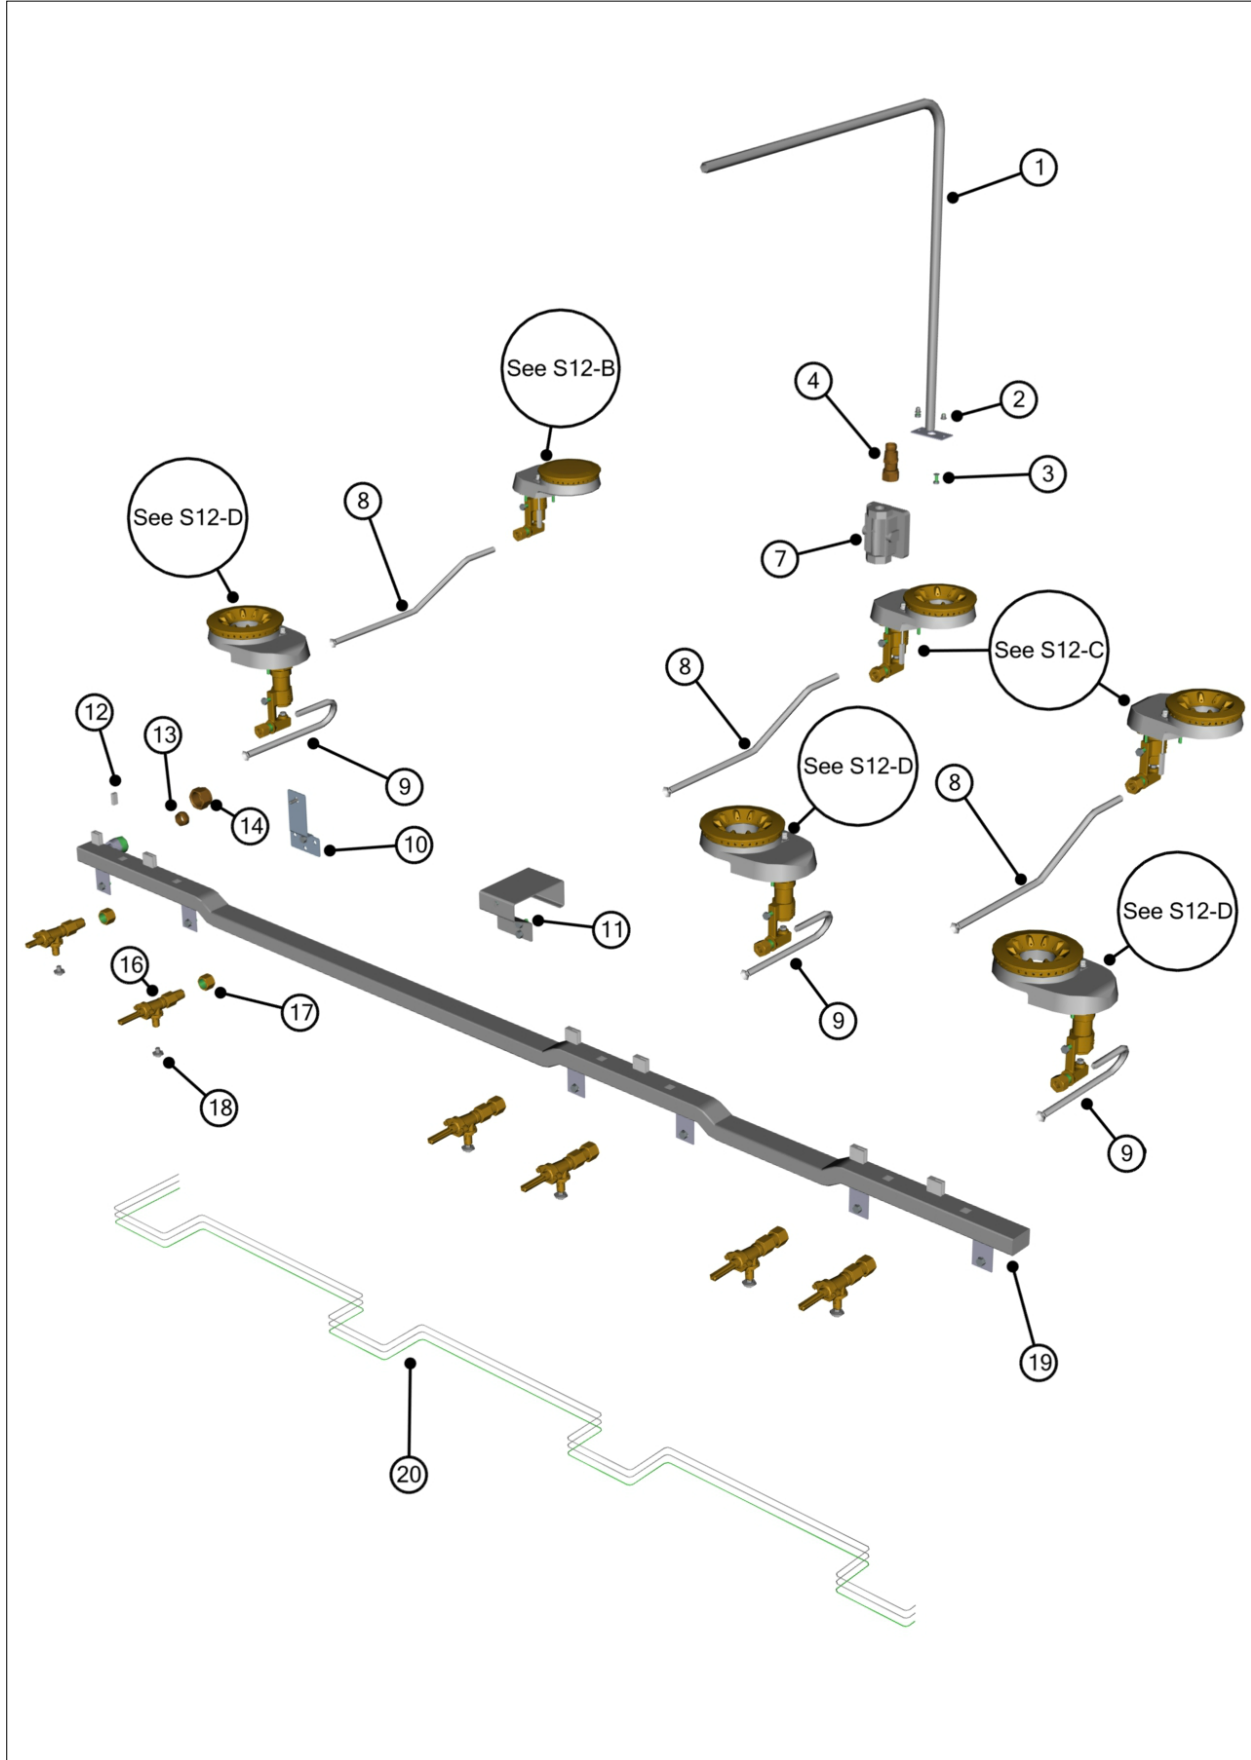

TVDR6606GGB Top Gas

Item	Part No.	Name	Qty	Uom	NOTES
1	073073-000	ASM, REAR GAS PIPE KIT	1	EA	Not available online / Call for pricing and availability
2	056804-000	THREADED INSERT M.5 WITHOUT HEAD SP 1MM	1	EA	Not available online / Call for pricing and availability
3	056705-000	SCREW INOX M5X12 UNI 5739	1	EA	Not available online / Call for pricing and availability
4	055218-000	FITTING 1/2-Ø16	1	EA	Not available online / Call for pricing and availability
7	054666-000	PRESSURE REGULATOR	1	EA	
8	056799-000	PIPELINE REAR VIKING VIKING	3	EA	Not available online / Call for pricing and availability
9	056798-000	PIPELINE FRONT VIKING	3	EA	Not available online / Call for pricing and availability
10	056859-000	SUPPORT THERMOSTAT FRYTOP VIKING	1	EA	Not available online / Call for pricing and availability
11	071652-000	BRACKET SUPPORT GUIDE OIL DRAWER FT VIKING	1	EA	
12	055085-000	TERMINAL FOR LIGHTER	1	EA	
13	054672-000	FERREL, GAS LINE TO VALVE	1	EA	
14	054671-000	NUT, GAS LINE TO VALVE	1	EA	
16	006313-000	VALVE,BRS,ASM, TOP,BURNER , FLRE,FTG, 5/8 - 18 UNF	6	EA	
17	056715-000	NUT	6	EA	Not available online / Call for pricing and availability
18	055081-000	FIXING SCREW GAS TAP	6	EA	Not available online / Call for pricing and availability
19	069017-000	GAS PIPE 66 VIKING - 2F+FT+4F	1	EA	
20	069012-000	WIRING GAS TAP - 2F+4F 66	1	EA