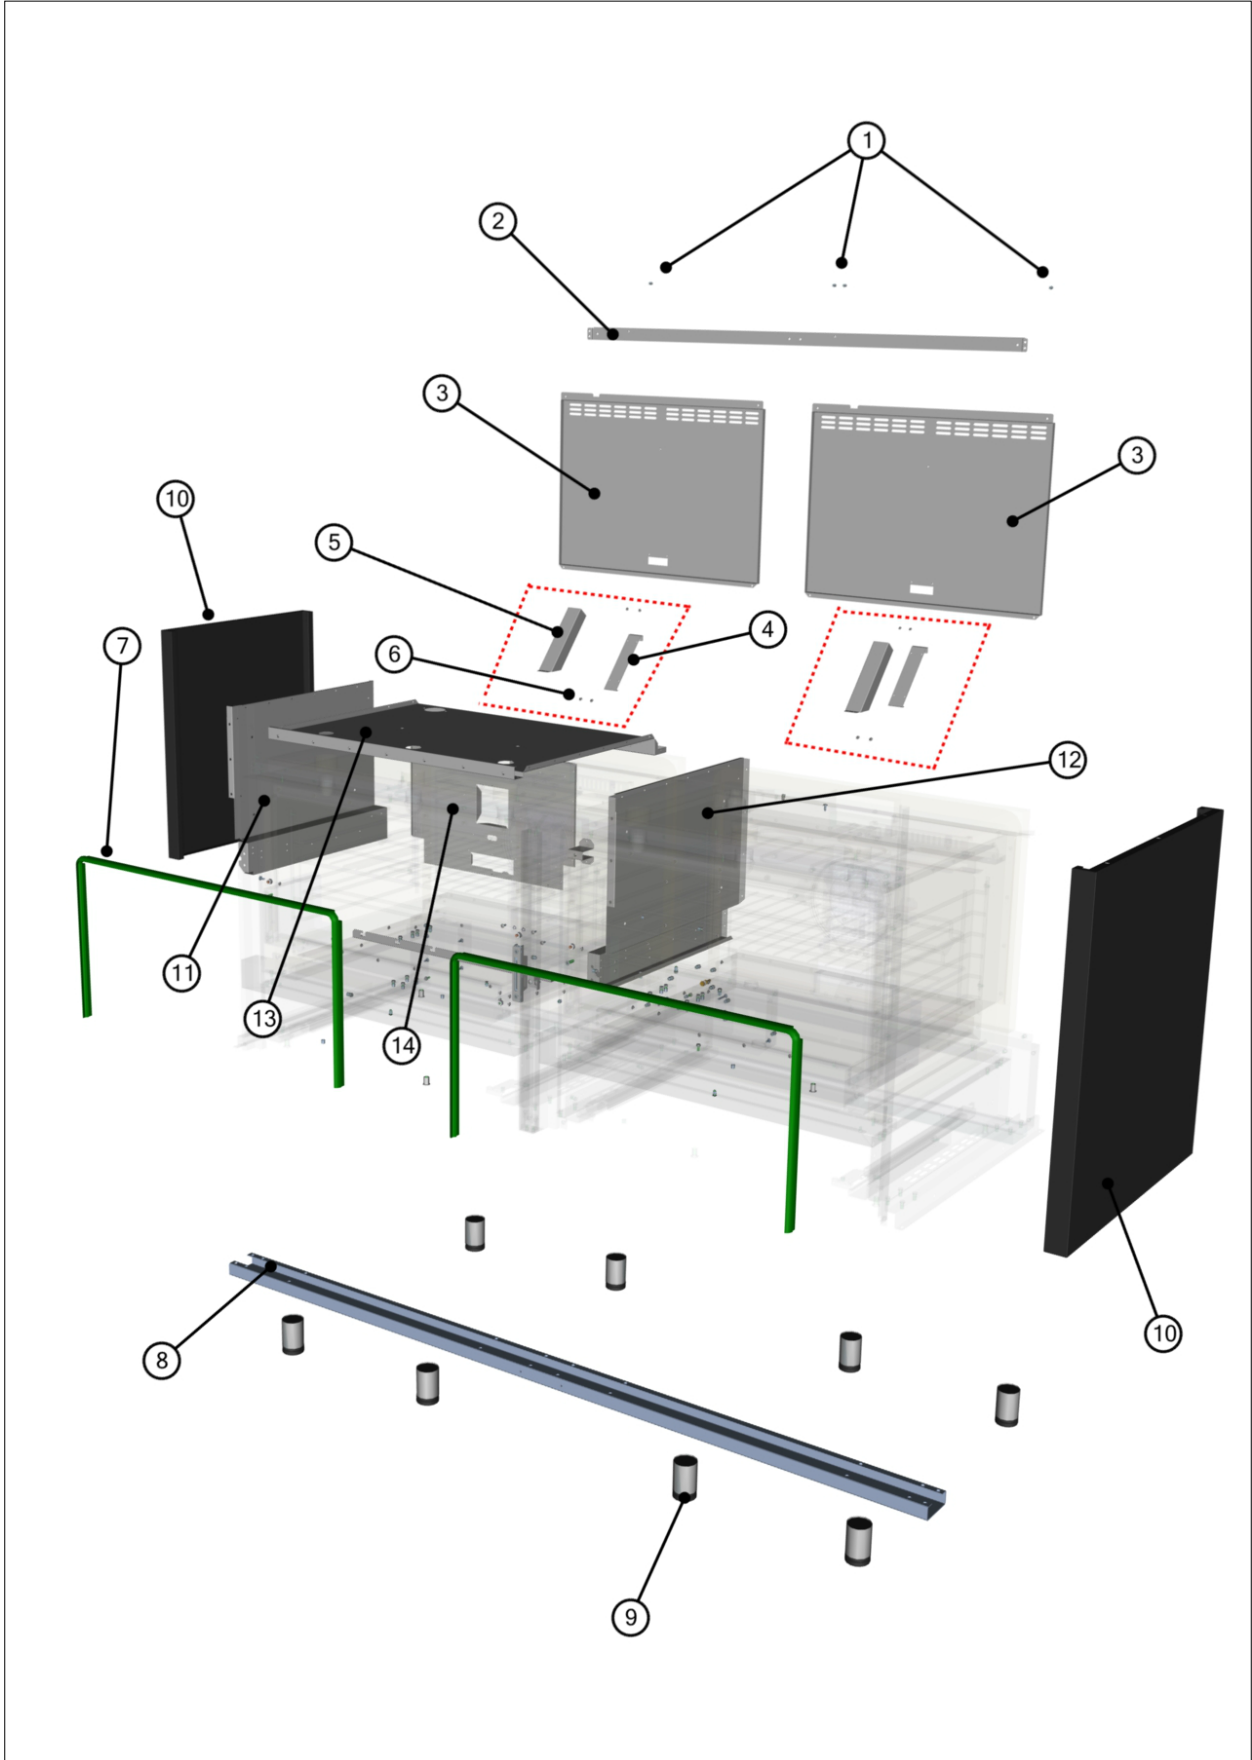

TVDR6606GGB

TVDR6606GGB Chassis 1	1
TVDR6606GGB Chassis 2	2
TVDR6606GGB Chassis 3	3
TVDR6606GGB Chassis 4	4
TVDR6606GGB Chassis 5	5
TVDR6606GGB Chassis 6	6
TVDR6606GGB Chassis 7	7
TVDR6606GGB Control Panel	8
TVDR6606GGB Oven Door	9
TVDR6606GGB Drawer	10
TVDR6606GGB Knob	11
TVDR6606GGB Top Gas	12
TVDR6606GGB 12-B View	13
TVDR6606GGB 12-C View	14
TVDR6606GGB 12-D View	15
TVDR6606GGB Top View	16
TVDR6606GGB Thermostat-1	17
TVDR6606GGB Selector Switch	18
TVDR6606GGB Griddle Control	19
Appendix A:Pages Index	A
Appendix B:Parts Index	B

TVDR6606GGB Chassis 1

Item	Part No.	Name	Qty	Uom	NOTES
1	056712-000	THREAD INSERT HEX TR M5 ER	4	EA	Not available online / Call for pricing and availability
2	073099-000	ASM, REINFORCEMENT REAR, 66" KIT	1	EA	
3	069061-000	BACK PANEL 80 VIKING	2	EA	
4	069099-000	OVEN STEAM VENT REAR TUBE	2	EA	
5	069098-000	OVEN STEAM VENT FRONT TUBE	2	EA	
6	057022-000	AUTOMATIC RIVET BRIV D.4X4.91 TT INOX	8	EA	Not available online / Call for pricing and availability
7	055211-000	LARGE OVEN DOOR GASKET	2	EA	
8	073097-000	ASM, FOOTREST, STAND 66" KIT	2	EA	
9	054632-000	LEVELING FOOT, ADJUSTABLE	8	EA	
10	057029-000	SIDE PANEL INOX VIKING, BLACK	1	EA	NO LONGER AVAILABLE, Not available online / Call for pricing and availability
10	056808-000	ALUMINIUM PROFILE LEFT SUPPORT SEAL	1	EA	Not available online / Call for pricing and availability
11	073087-000	SIDE LEFT OVEN, EL KIT	1	EA	Not available online / Call for pricing and availability
11	056807-000	ALUMINIUM PROFILE RIGHT SUPPORT SEAL	1	EA	Not available online / Call for pricing and availability
12	073088-000	ASM, SIDE, RIGHT OVEN KIT	1	EA	Not available online / Call for pricing and availability
13	056761-000	ROOF OVEN EL - VIKING	1	EA	Not available online / Call for pricing and availability
14	056760-000	BACK PANEL DOOR-OVEN EL - VIKING	1	EA	Not available online / Call for pricing and availability