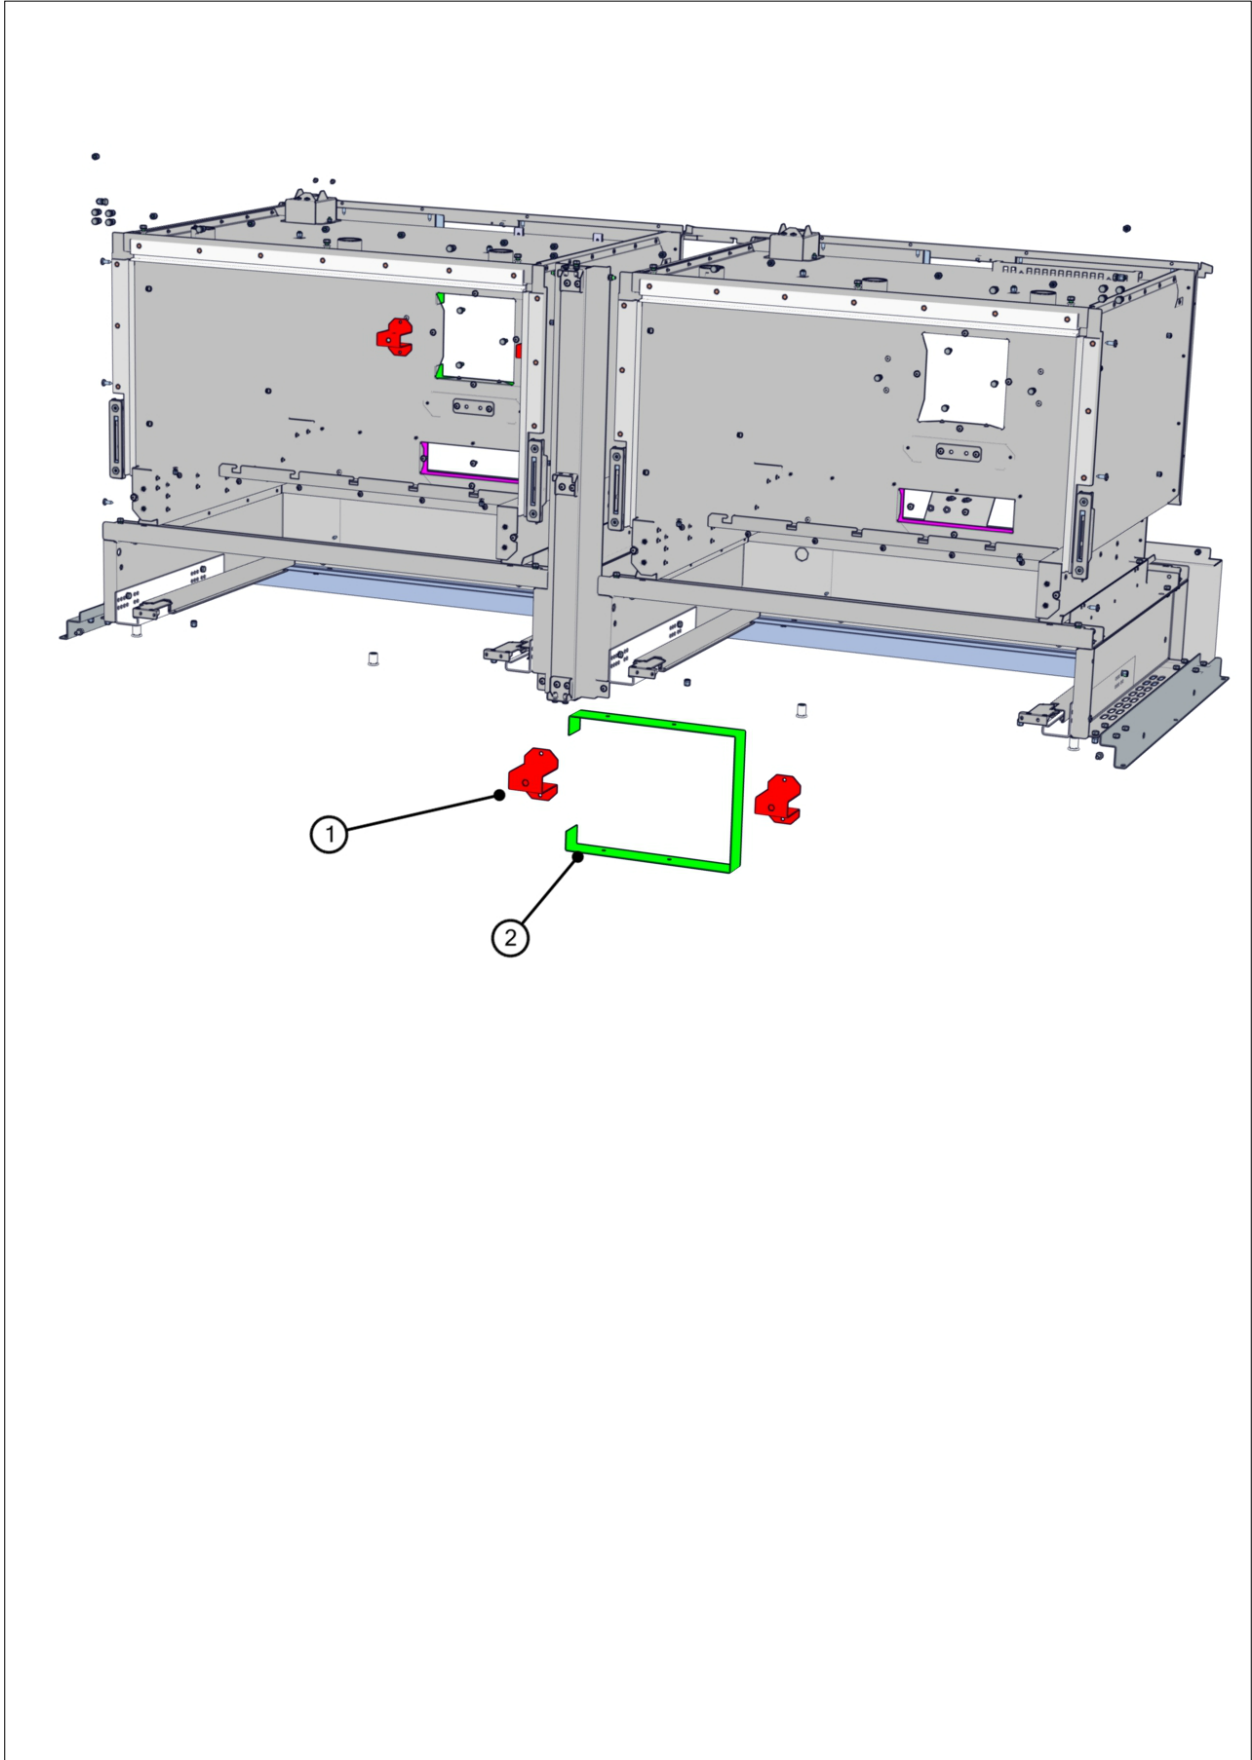

TVDR6606GGB Chassis 6

Item	Part No.	Name	Qty	Uom	NOTES
1	073089-000	ASM, DISTANCE CONVEYOR, OVEN KIT	2	EA	Not available online / Call for pricing and availability
2	056787-000	PROTECTION MOTOR FAN OVEN VIKING	2	EA	Not available online / Call for pricing and availability