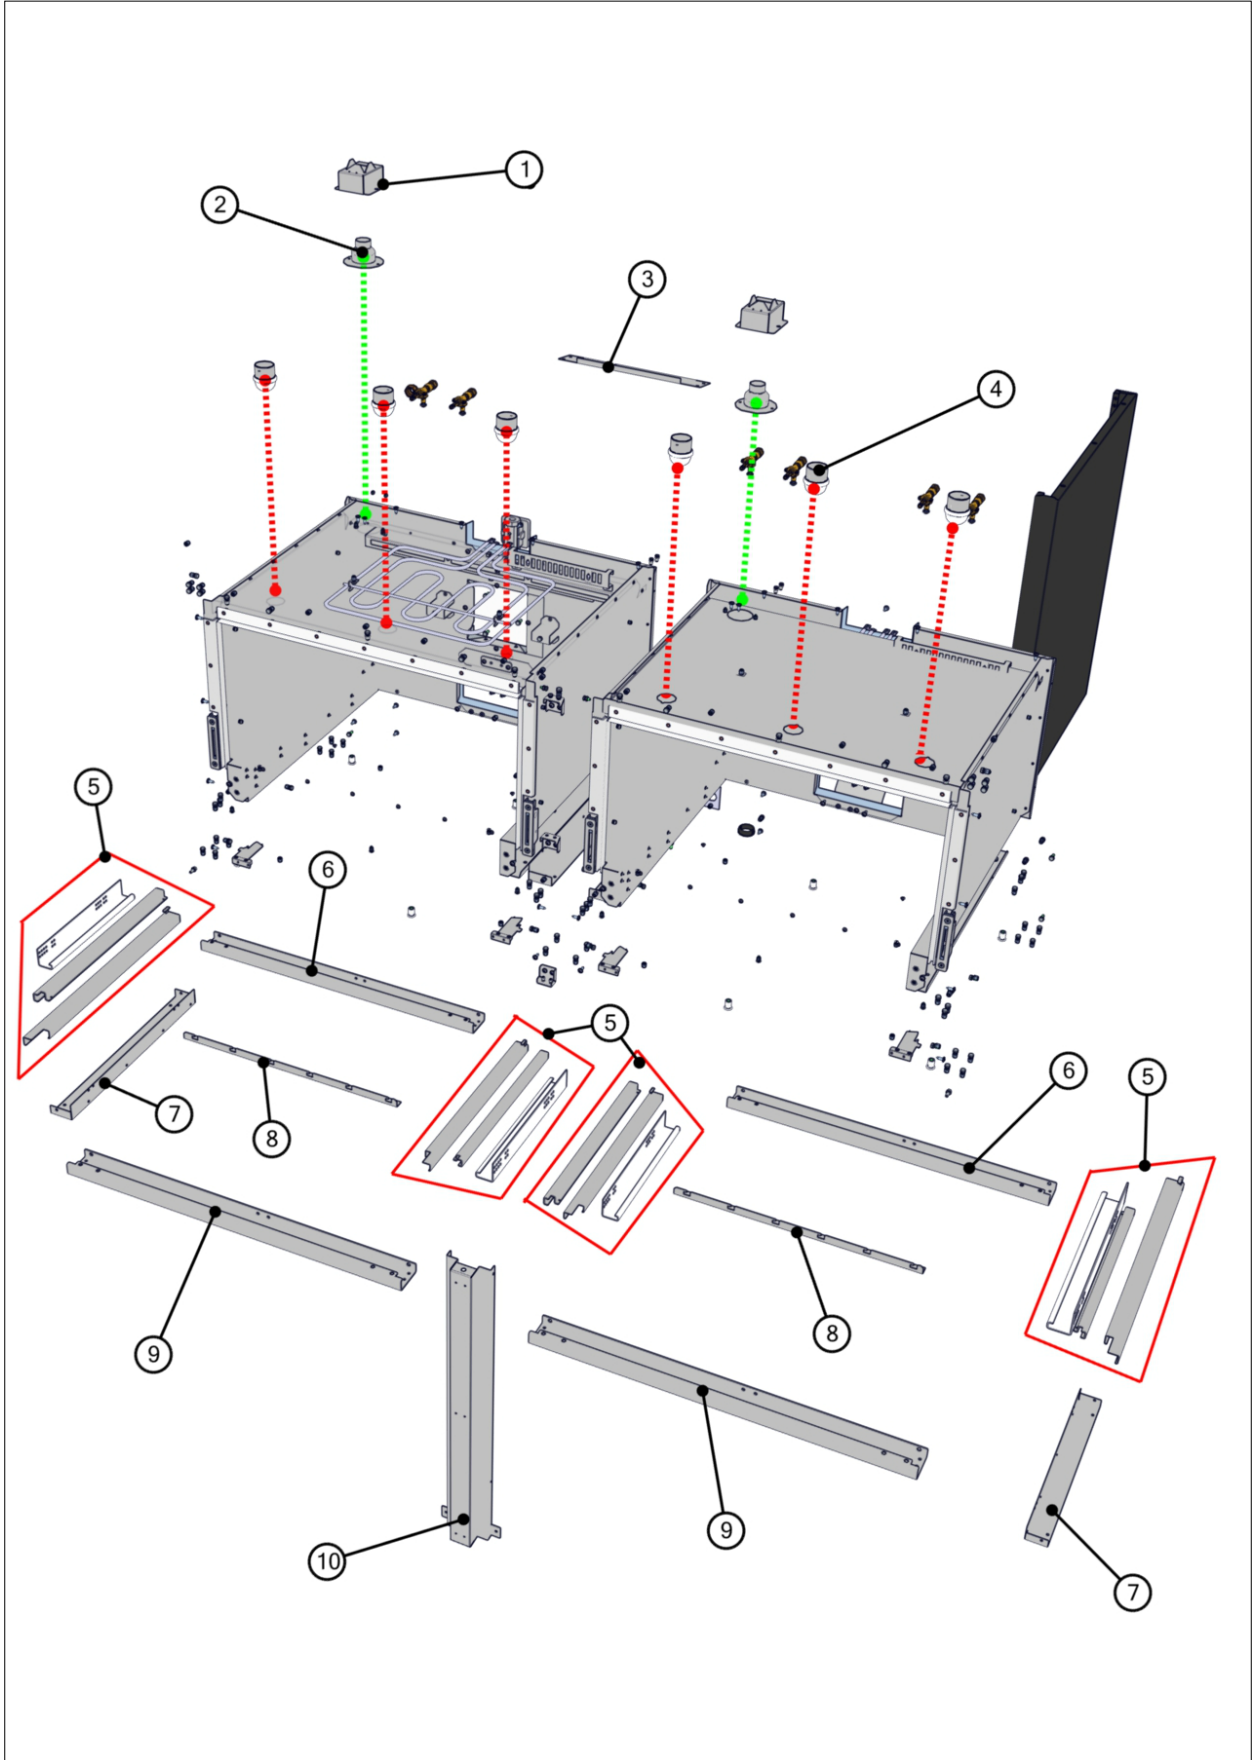

TVDR6606GGB Chassis 7

Item	Part No.	Name	Qty	Uom	NOTES
1	069097-000	OVEN SUPPORT BOX VIKING	2	EA	
2	069001-000	OVEN CATALYST	2	EA	
3	073051-000	ASM, WATER PROTECTION JUNCTION, 66" KIT	2	EA	
4	055236-000	HOLDER WITH LAMP OVEN	6	EA	
5	054631-000	DRAWER SLIDES (PAIR)	4	EA	
6	073081-000	BRACKET SUPPORT OVEN VIKING KIT	2	EA	Not available online / Call for pricing and availability
7	069032-000	LATERAL INSULATION PROTECTION OVEN	2	EA	
8	069132-000	SUPPORT HEATING ELEMENT OVEN EL 1/1	2	EA	
9	073081-000	BRACKET SUPPORT OVEN VIKING KIT	2	EA	Not available online / Call for pricing and availability
10	069038-000	PROFILE CENTRAL66 VIKING	1	EA