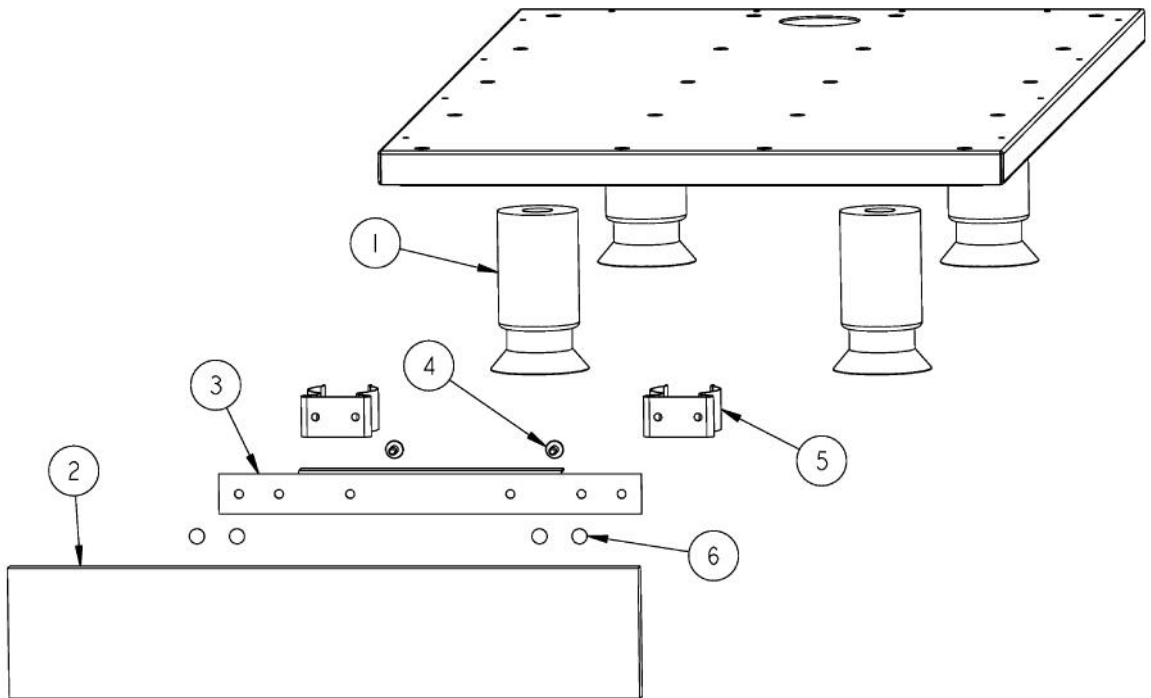

Ref #	Part Number	Qty.	Description
1	PD030098		8-32 HEX KEP NUT S.S.
2	PC020172		DOOR HINGE (BBQ)
3	PD020119		8-32X3/8 PH CTR. MACH.SCREW S.S.
4	B20013950		HANDLE BRACKET (VBO/VTPO18)
5	PD020056		NO.10-24 X 1/2 PH.TR. M.S. SS
6	B10014818		HINGE HOLE COVER (CABINET DOOR)
7	PD040004		GROMMET BUMPER
8	B20014664		INNER DOOR PANEL (VBBO1601)
9	B30014663		O/S DOOR PANEL (VBBO1601)
10	PD020120		8 X 1/2 TEK SHEET METAL SCREW
11	PE030189		CABINET HANDLE
12	PE030187		ENDCAP, TUBE
NI	G32014665SS		DOOR ASSEMBLY (VBBO1601)

Ref #	Part Number	Qty.	Description
1	PC040014		POP RIVOT-SS42 SS
2	B20014661		16 REAR PANEL
3	B20014662		TOP (VBBO1601)
4	A20013956		MOUNT BRACKET (CABINETS)
5	PD020055		NO.10 X 1/2 PAN PHIL. TEK. SS
6	B20014666		16 TOP SUPPORT (VBBO1601)
7	B20014659		RH I/S SIDE (VKBO/VBBO)
8	PD020120		8 X 1/2 TEK SHEET METAL SCREW
9	PC020173		DOOR HINGE RECEIVER (BBQ)
10	B20013937		LH I/S SIDE (VQBO3021)

Ref #	Part Number	Qty.	Description
1	PC030017		4 LEG ASSY
2	PK030481		16 KICK PLATE (VBP16) 15.750 X 3.250
3	A20014680		16 KICK PLATE MOUNT BRKT
4	PD020002		10 X 1/2 PH.TR.HD.SMS.
5	PD030002		LOWER ACC PAN SPRING CLAMP (SYWE1)
6	PC040003		POP RIVET - SB64 3/16DIA.X 3/8
NI	G32014838		16 KICK PLATE ASSY (INCLUDES ITEMS NO. 2 THROUGH NO. 6)