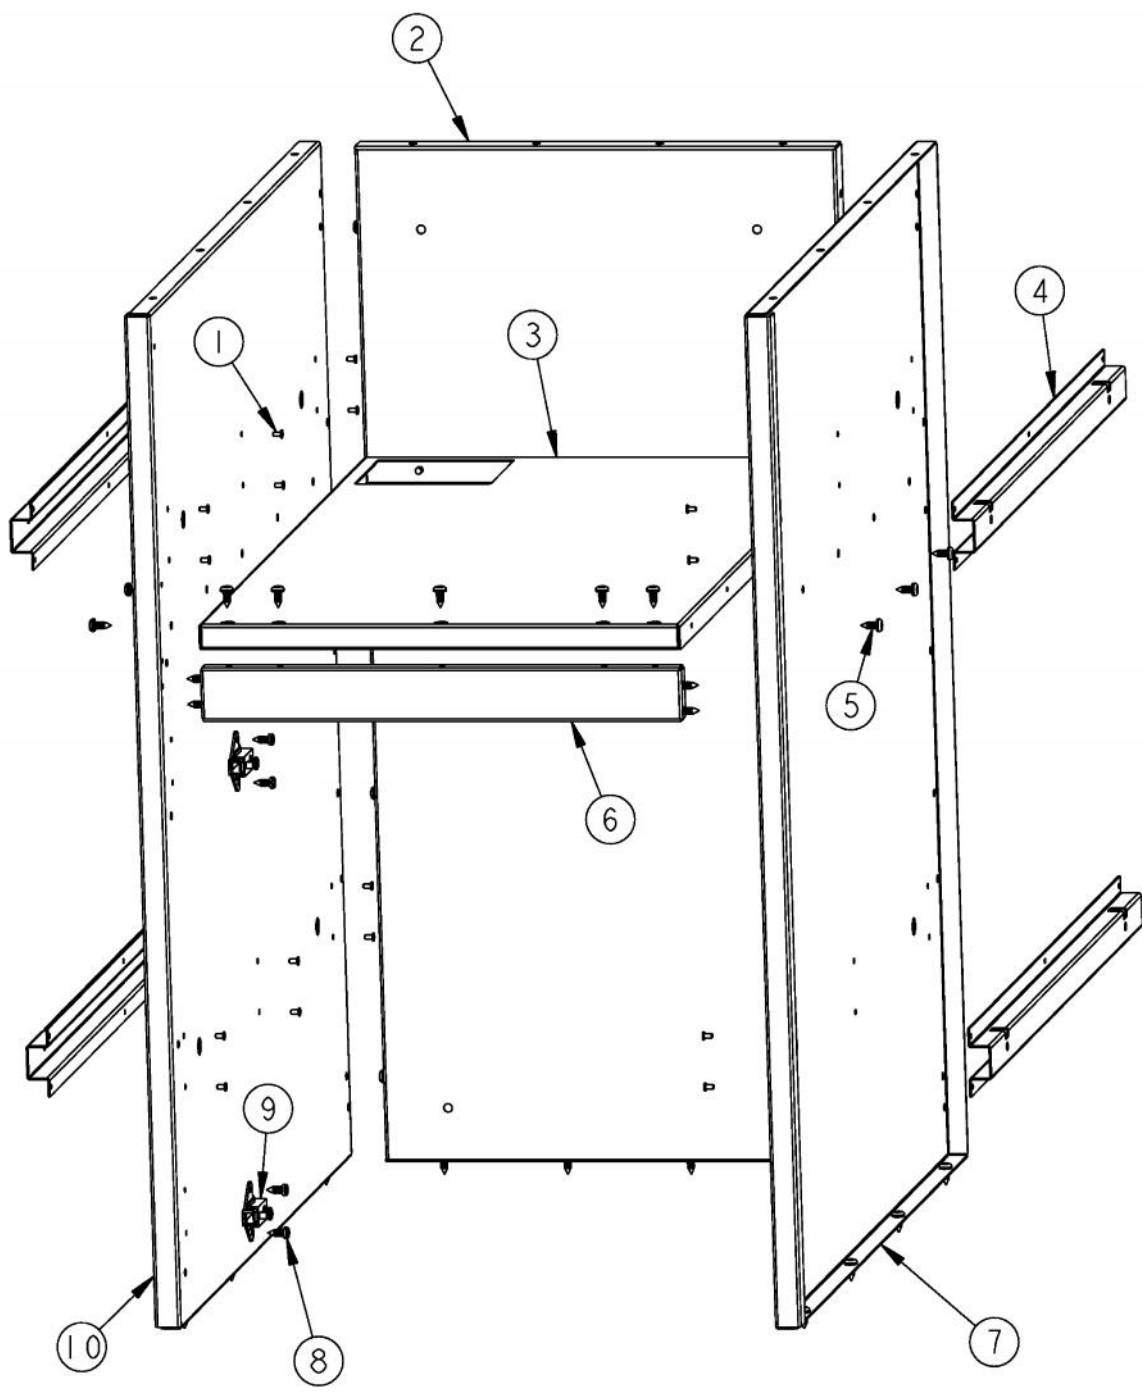

Ref #	Part Number	Qty.	Description
1	PD030098		8-32 HEX KEP NUT S.S.
2	PC020172		DOOR HINGE (BBQ)
3	PD020119		8-32X3/8 PH CTR. MACH.SCREW S.S.
4	B20013950		HANDLE BRACKET (VBO/VTPO18)
5	PD020056		NO.10-24 X 1/2 PH.TR. M.S. SS
6	B10014818		HINGE HOLE COVER (CABINET DOOR)
7	PD040004		GROMMET BUMPER
8	B20014664		INNER DOOR PANEL (VBBO1601)
9	B30014663		O/S DOOR PANEL (VBBO1601)
10	PD020120		8 X 1/2 TEK SHEET METAL SCREW
11	PE030189		CABINET HANDLE
12	PE030187		ENDCAP, TUBE
NI	G32014665SS		DOOR ASSEMBLY (VBBO1601)

Ref #	Part Number	Qty.	Description
1	PC040014		POP RIVOT-SS42 SS
2	B20014661		16 REAR PANEL
3	B20014662		TOP (VBBO1601)
4	A20013956		MOUNT BRACKET (CABINETS)
5	PD020055		NO.10 X 1/2 PAN PHIL. TEK. SS
6	B20014666		16 TOP SUPPORT (VBBO1601)
7	B20014659		RH I/S SIDE (VKBO/VBBO)
8	PD020120		8 X 1/2 TEK SHEET METAL SCREW
9	PC020173		DOOR HINGE RECEIVER (BBQ)
10	B20013937		LH I/S SIDE (VQBO3021)

Ref #	Part Number	Qty.	Description
1	PC030017		4 LEG ASSY
2	PK030481		16 KICK PLATE (VBP16) 15.750 X 3.250
3	A20014680		16 KICK PLATE MOUNT BRKT
4	PD020002		10 X 1/2 PH.TR.HD.SMS.
5	PD030002		LOWER ACC PAN SPRING CLAMP (SYWE1)
6	PC040003		POP RIVET - SB64 3/16DIA.X 3/8
NI	G32014838		16 KICK PLATE ASSY (INCLUDES ITEMS NO. 2 THROUGH NO. 6)