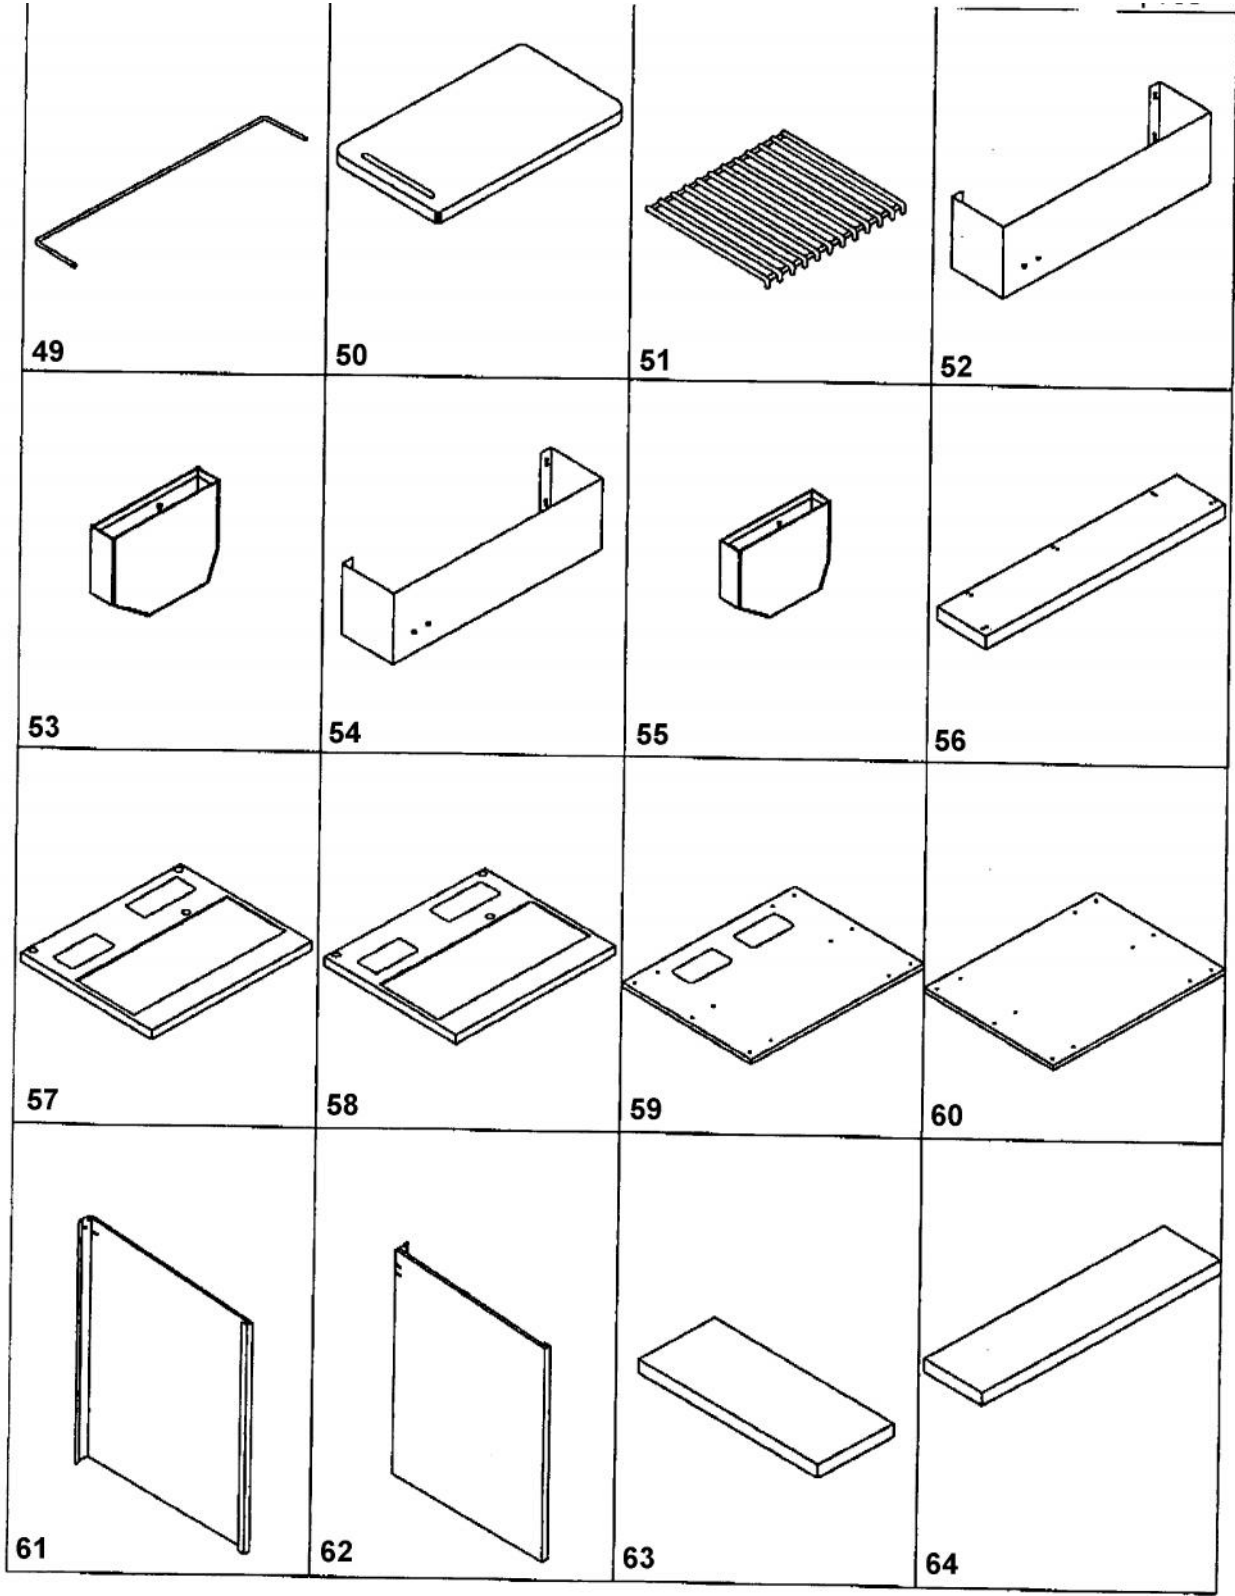

Ref #	Part Number	Qty.	Description
49	PW300349		5/8 TUBING FOR 41 UNIT TOP RAIL 41BP49
50	PW300350		CUTTING BOARD (FOR 24 UNIT) 24B50
51	PW300351		SS WIRE RACK (FOR 24 UNIT) 24B51
52	PW300303		SPEED RAIL (41BP52)
53	PW300352		CATCH CAN (FOR 41 UNIT) 41BP53
54	PW300353		SPEED RAIL (FOR 24 UNIT) 24B54
55	PW300354		CATCH CAN (FOR 24 UNIT) 24B55
56	PW300296		41 TOP SHELF (41BP56)
57	PW300355		41 BUILT IN TOP 41BP57
58	PW300356		41 PORTABLE TOP 41P58
59	PW300357		BUILT IN BOTTOM PANEL 41B59
60	PW300358		POTABLE BOTTOM PANEL 41P60
61	PW300359		RIGHT SIDE PANEL 41BP61
62	PW300360		LEFT SIDE PANEL 41BP62
63	PW300361		LEFT SIDE SHELF 41P63
64	PW300362		BACK SHELF 41P64