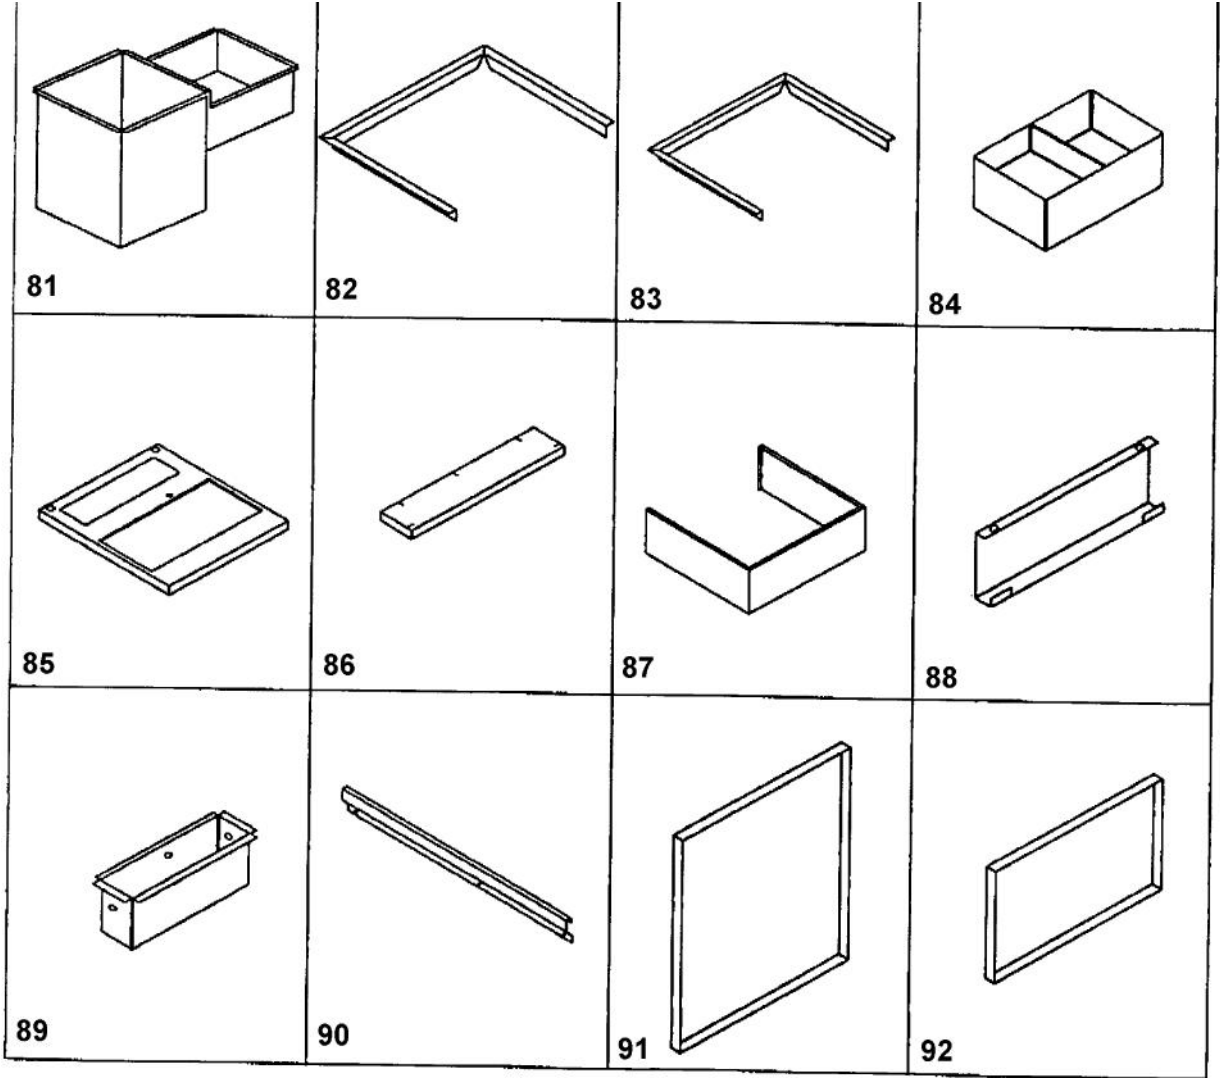

Ref #	Part Number	Qty.	Description
81	PW300379		ICE BIN AND SINK (FOR 41 UNIT) 41BP81
82	PW300299		OUTER TRIM PIECE VBRC410 (41B82)
83	PW300380		TRIM (FOR 24 BUILT-IN UNIT) 24B83
84	PW300381		ICE BIN AND SINK (FOR 24 UNIT) 24B84
85	PW300382		TOP (FOR 24 UNIT) 24B85
86	PW300297		24 TOP SHELF (24B86)
87	PW300383		BODY WRAP (FOR 24 UNIT) 24B87
88	PW300384		BACK PANEL (FOR 24 UNIT) 24B88
89	PW300385		INSULATED ICE PAN (FOR 24 UNIT) 24B89
90	PW300386		ICE BIN TRACK (SET) 41BP90
91	PW300387		LARGE BACK DRAWER FACE 41BP91
92	PW300388		SMALL BACK DRAWER FACE 41BP92
93	PW300389		SLIDING COVERS FOR 24 BEV. CENTER (OLD) 24B93