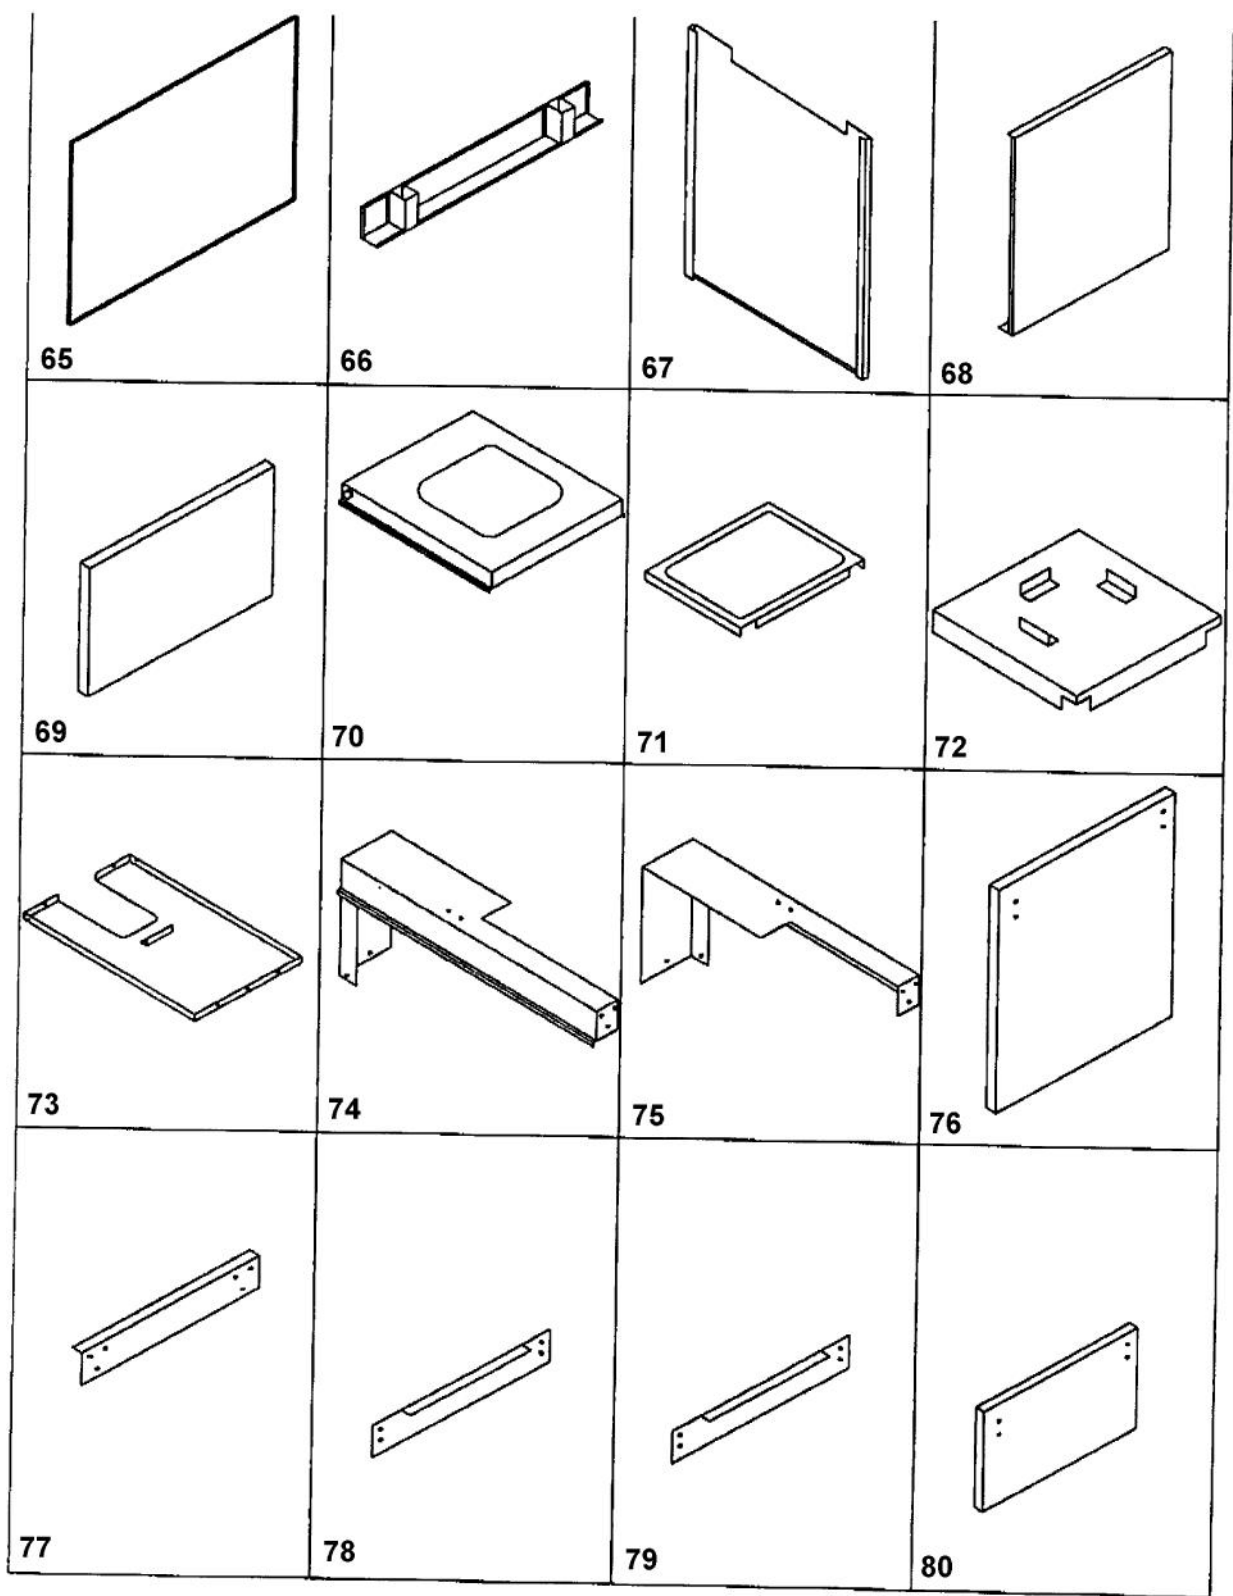

Ref #	Part Number	Qty.	Description
65	PW300363		LARGE BACK PANEL 41P65
66	PW300364		SMALL BACK PANEL 41P66
67	PW300365		CENTER PARTITION 41BP67
68	PW300366		LARGE FRONT PANEL 41BP68
69	PW300367		SMALL FRONT PANEL 41BP69
70	PW300368		PAN HOLDER W/TRACKS (FOR SMALL DRAWER) 41BP70
71	PW300369		PAN HOLDER (FOR ICE BIN) 41BP71
72	PW300370		WATER CONTAINER BRACE 41BP72
73	PW300371		LARGE DRAWER BOTTOM 41BP73
74	PW300372		LARGE DRAWER LEFT DOOR TRACK 41BP74
75	PW300373		LARGE DRAWER RIGHT DOOR TRACK 41BP75
76	PW300374		LARGE FRONT DRAWER FACE 41BP76
77	PW300375		LARGE DRAWER FRONT SUPPORT 41BP77
78	PW300376		LARGE DRAWER BACK SUPPORT 41BP78
79	PW300377		LARGE DRAWER TOP SUPPORT 41BP79
80	PW300378		SMALL DRAWER FRONT FACE 41BP80