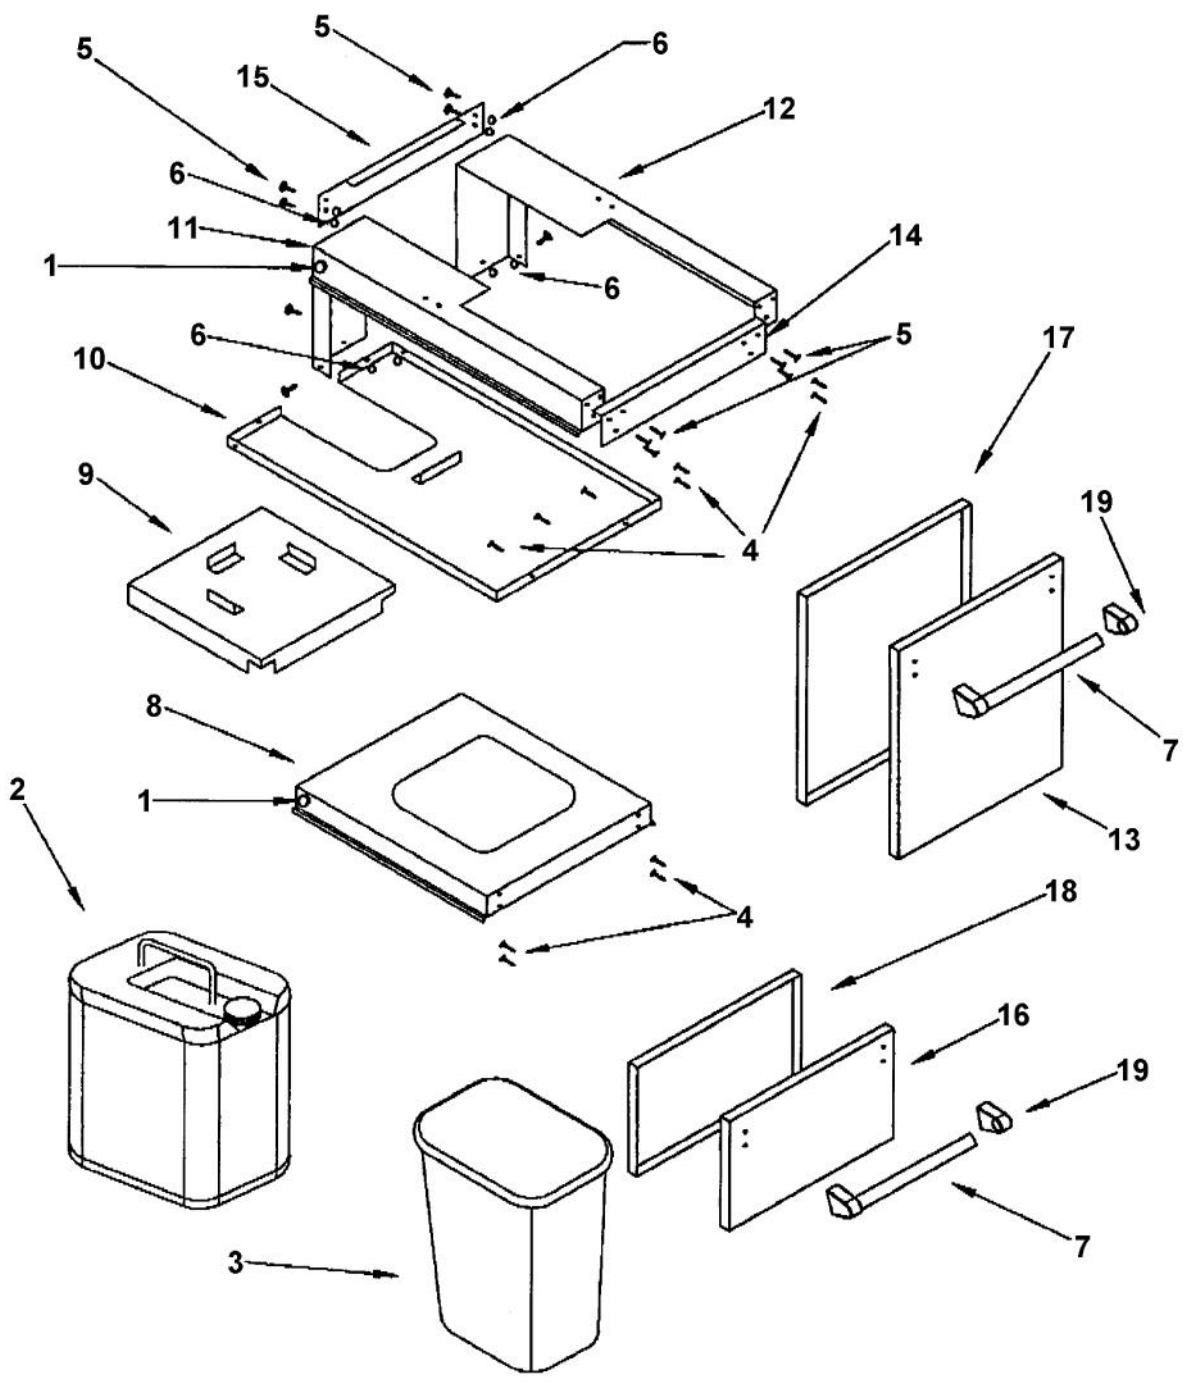

Ref #	Part Number	Qty.	Description
1	PW300304		LARGE END CAPS
2	PW300305		SUB TO PW300349 - MINI BRACKET/TUBE ASSEMBLY-CHRO...
3	PW300306		MINI END CAPS-CHROME 41BP03
4	PW300307		VIKING LOGO 24-41BP04
5	PW300312		4 CASTERS (BRAKE) 41P09
6	PW300313		4 CASTERS (NO BRAKE) 41P10
7	PW300316		FOLD DOWN SIDE SHELF BRACKETS S/S 41P15
8	PW300317		CUTTING BOARD (FOR 41 UNIT) 41BP16
9	PW300318		PANTRY FAUCET W/GOOSENECK SPOUT 24-41BP17
10	PW300328		SS WIRE RACK (FOR 41 UNIT) 41BP27
11	PW300332		NO.8 X 1/2 PHIL. PAN HEAD TEK 41BP31
12	PW300333		NO.8 X 1/2 PHIL PAN HEAD TEK 24-41BP32
13	PW300336		10-24X1/2 PH TRUSS 24-41P35
14	PW300337		10-24X1/4 PH PAN HD THREAD CUTTING 24-41BP36
15	PW300342		SS BOTTLE OPENER 24-41BP41
16	PW300298		41 TOP SHELF POLE (41BP44)
17	PW300346		1 SS TUBING FOR SIDE CART 41P46
18	PW300349		5/8 TUBING FOR 41 UNIT TOP RAIL 41BP49
19	PW300303		SPEED RAIL (41BP52)
20	PW300352		CATCH CAN (FOR 41 UNIT) 41BP53
21	PW300296		41 TOP SHELF (41BP56)
22	PW300355		41 BUILT IN TOP 41BP57
	PW300356		41 PORTABLE TOP 41P58
23	PW300357		BUILT IN BOTTOM PANEL 41B59
	PW300358		POTABLE BOTTOM PANEL 41P60
24	PW300359		RIGHT SIDE PANEL 41BP61
25	PW300360		LEFT SIDE PANEL 41BP62
26	PW300361		LEFT SIDE SHELF 41P63
27	PW300362		BACK SHELF 41P64
28	PW300363		LARGE BACK PANEL 41P65
29	PW300364		SMALL BACK PANEL 41P66
30	PW300365		CENTER PARTITION 41BP67
31	PW300366		LARGE FRONT PANEL 41BP68
32	PW300367		SMALL FRONT PANEL 41BP69
33	PW300369		PAN HOLDER (FOR ICE BIN) 41BP71
34	PW300379		ICE BIN AND SINK (FOR 41 UNIT) 41BP81
35	PW300378		SMALL DRAWER FRONT FACE 41BP80