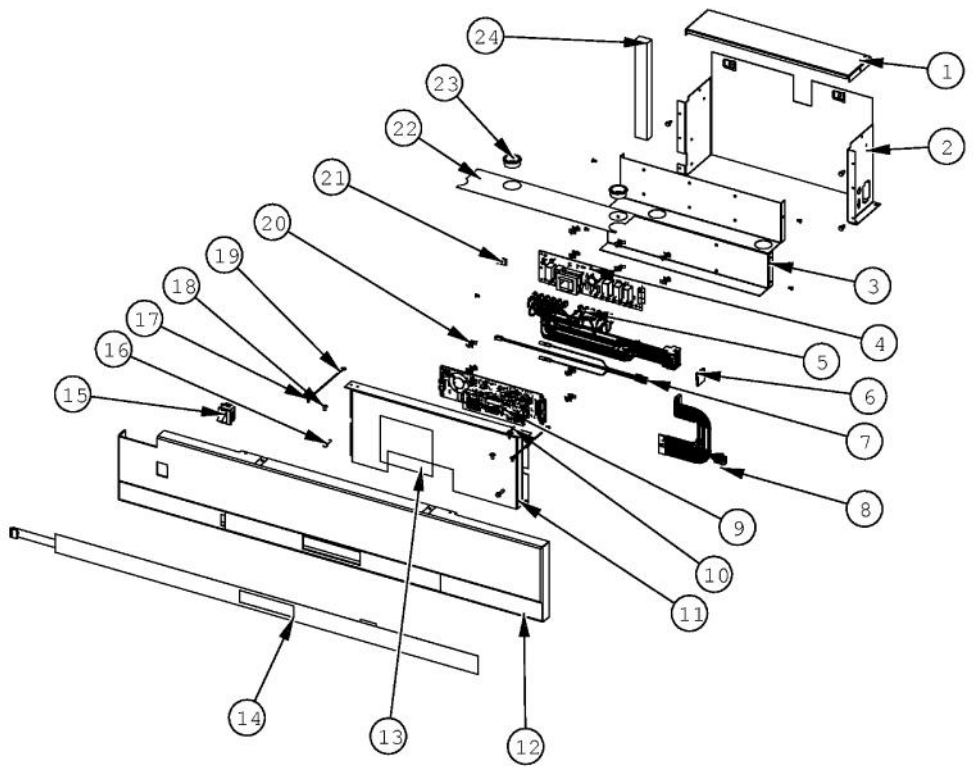

Ref #	Part Number	Qty.	Description
1	D7813004	1	HARNESS-MOD IM VD7813004
2	12074501	1	COVER-FZ LIGHT
3	L2098313	1	BRACKET, LT, 36 BTM, FZ
4	M0223729	2	SCREW-SM
5	004528-000	2	LAMP, 40 WATT BLUE LIGHT
6	PK930253	1	LENS LIGHT BM 36 FZ
7	M0581001	3	GROMMET-SCREW
8	M0238846	3	SCREW-SHLDR
9	PE950125	2	LIGHT SOCKET
10	PC080028	1	OUTER MEMBER, SLIDE BM 36 (RH)
11	PD920174	8	10-32 TORX HEAD SCREW
12	PC080029	1	MIDDLE MEMBER, SLIDE BM 36 (RH)
13	PD020270	2	CAP, SCREW
14	12088001	3	ROLLER-UP BSKT V12088001
15	M0253916	4	SCREW-TF
16	PM010630	1	TOP BASKET
17	PC080026	1	MIDDLE MEMBER, SLIDE BM 36 (LH)
18	PC080025	1	OUTER MEMBER, SLIDE BM 36 (LH)
19	PK930056	1	PAN ICE
20	G50911850	1	ICE MAKER ASSY, BM
21	12106101	1	COVER-WIRING V12106101
22	10250003	1	COVER-WIRING
NI	M0274067	4	WASHER-NYLON

Ref #	Part Number	Qty.	Description
1	K20915000	1	CONTROL BOX TOP
2	016928-000	1	CONTROL BOX
3	019993-000	1	BRACKET - PC
4	005319-000	1	POWER CONTROL BOARD ASM
5	015365-000	1	HARNESS HIGH VOLT
6	M0104106	1	CLIP-CORD VM0104106
7	PE970609	1	HARNESS CONTROL BOARD
8	PE970464	1	HARNESS LOW VOLT
9	017695-000	1	BOARD LOW VOLTAGE
10	PD020194	30	SCREW-SM
11	016930-000	1	CONTROL BOX FRONT
12	016506-000	1	PANEL CONTROL BM 36 LH
13	PF930672	2	LABEL DC COMPRESSOR
14	016269-000	1	OVERLAY SWITCH BTM 36
15	PE950121	1	SWITCH
16	M0238846	2	SCREW-SHLDR
17	PC040010	10	POP RIVET
18	M0224128	2	SCREW-SM
19	12064001	2	SUPP-CONT PANEL
20	M0585504	10	SUPPORT
21	M0288120	1	NUT-SPEED, VM0288120
22	005396-000	1	FILM,PROTECTIVE
23	A4554817	2	BUSHING-SNAP VA4554817
24	A3030361	1	GASKET, RED