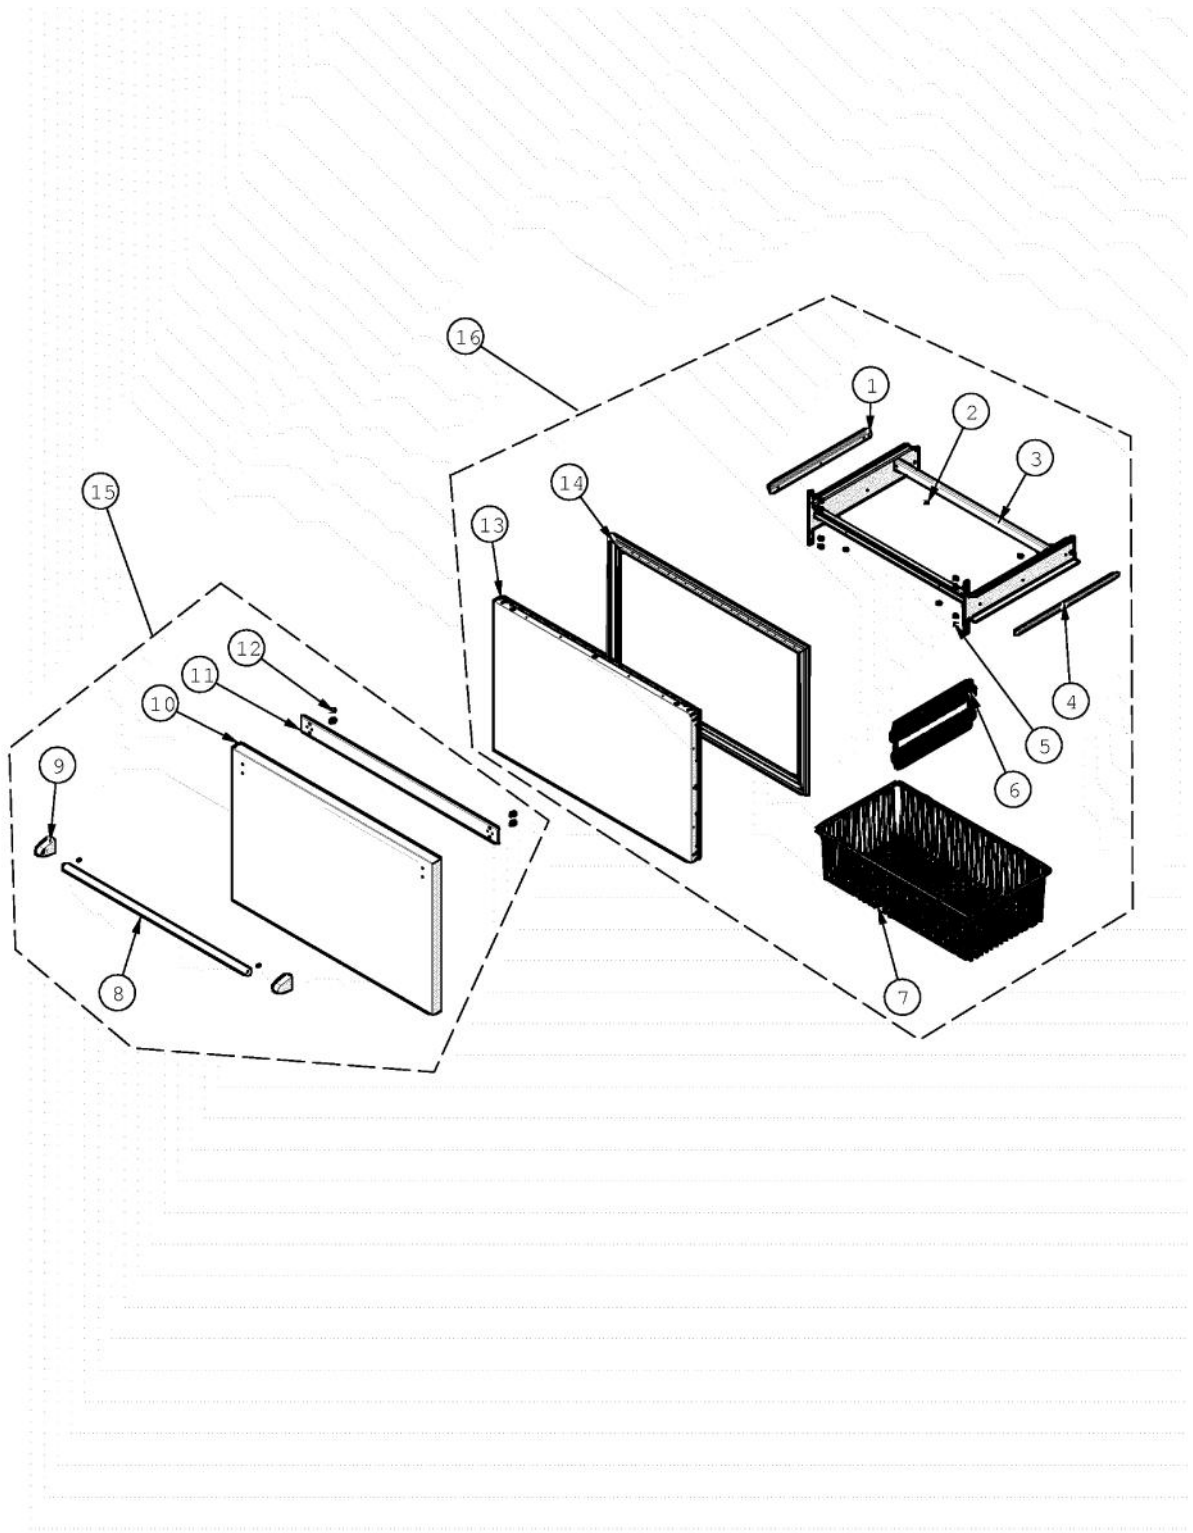

Ref #	Part Number	Qty.	Description
1	PC080027	1	INNER MEMBER, SLIDE BM 36 (LH)
2	M0274067	4	WASHER-NYLON
3	PM010622	1	FRAME BASKET ASM 36 BM
4	PC080030	1	INNER MEMBER, SLIDE BM 36 (RH)
5	M0204702	1	SCREW-MACH
6	003995-000	1	DIVIDER, BOT BASKET
7	PM910172	1	BASKET BOTTOM 36 BM FZ
8	PE930094	1	VCBB36 HANDLE -SS (32.437)
9	000268-000	2	HANDLE END CAP ASSY
9	000268-100	2	HANDLE ENDCAP BRASS
10	011558-000	1	SKIN,DOOR,BM 36 FZ PROI SS
10	011565-002	1	SKIN,DOOR,BM 36 PRO FZ BK
10	011565-003	1	SKIN,DOOR,BM 36 PRO FZ BT
10	011565-004	1	SKIN,DOOR,BM 36 PRO FZ SG
10	011565-005	1	SKIN,DOOR,BM 36 PRO FZ GG
10	011565-006	1	SKIN,DOOR,BM 36 PRO FZ WH
10	011565-007	1	SKIN,DOOR,BM 36 PRO FZ AL
10	011565-008	1	SKIN,DOOR,BM 36 PRO FZ BU
10	011565-009	1	SKIN,DOOR,BM 36 PRO FZ LE
10	011565-010	1	SKIN,DOOR,BM 36 PRO FZ MJ
10	011565-011	1	SKIN,DOOR,BM 36 PRO FZ FG
10	011565-012	1	SKIN,DOOR,BM 36 PRO FZ VB
10	011565-013	1	SKIN,DOOR,BM 36 PRO FZ CB
10	011565-014	1	SKIN,DOOR,BM 36 PRO FZ EP
10	011565-015	1	SKIN,DOOR,BM 36 PRO FZ PL
10	011565-016	1	SKIN,DOOR,BM 36 PRO FZ CH
10	011565-017	1	SKIN,DOOR,BM 36 PRO FZ TP
10	011565-018	1	SKIN,DOOR,BM 36 PRO FZ CW
10	011565-021	1	SKIN,DOOR,BM 36 PRO FZ SA
10	011565-022	1	SKIN,DOOR,BM 36 PRO FZ SE
10	011565-023	1	SKIN,DOOR,BM 36 PRO FZ IB
10	011565-024	1	SKIN,DOOR,BM 36 PRO FZ AR
10	011565-025	1	SKIN,DOOR,BM 36 PRO FZ RR
10	011565-051	1	SKIN,DOOR,BM 36 PRO FZ CN
10	011565-052	1	SKIN,DOOR,BM 36 PRO FZ DJ
10	011565-053	1	SKIN,DOOR,BM 36 PRO FZ KB
10	011565-054	1	SKIN,DOOR,BM 36 PRO FZ WS
11	K2097526	1	BRACKET - HANDLE SUPPORT
12	M0204303	4	SCREW-MACH
13	K20916465	1	PAN, DOOR, 36 BTM, FZ
14	005450-000	1	GASKET,ASM,36,BM FZ
15	010485-000	1	SKIN, ASM, BM 36 FZ PROI SS
15	009813-002	1	SKIN ASM, BM 36 FZ PRO BK
15	009813-003	1	SKIN ASM, BM 36 FZ PRO BT
15	009813-004	1	SKIN ASM, BM 36 FZ PRO SG
15	009813-005	1	SKIN ASM, BM 36 FZ PRO GG
15	009813-006	1	SKIN ASM, BM 36 FZ PRO WH
15	009813-007	1	SKIN ASM, BM 36 FZ PRO AL
15	009813-008	1	SKIN ASM, BM 36 FZ PRO BU
15	009813-009	1	SKIN ASM, BM 36 FZ PRO LE
15	009813-010	1	SKIN ASM, BM 36 FZ PRO MJ
15	009813-011	1	SKIN ASM, BM 36 FZ PRO FG
15	009813-012	1	SKIN ASM, BM 36 FZ PRO VB
15	009813-013	1	SKIN ASM, BM 36 FZ PRO CB
15	009813-014	1	SKIN ASM, BM 36 FZ PRO EP
15	009813-015	1	SKIN ASM, BM 36 FZ PRO PL
15	009813-016	1	SKIN ASM, BM 36 FZ PRO CH
15	009813-017	1	SKIN ASM, BM 36 FZ PRO TP
15	009813-018	1	SKIN ASM, BM 36 FZ PRO CW
15	009813-021	1	SKIN ASM, BM 36 FZ PRO SA