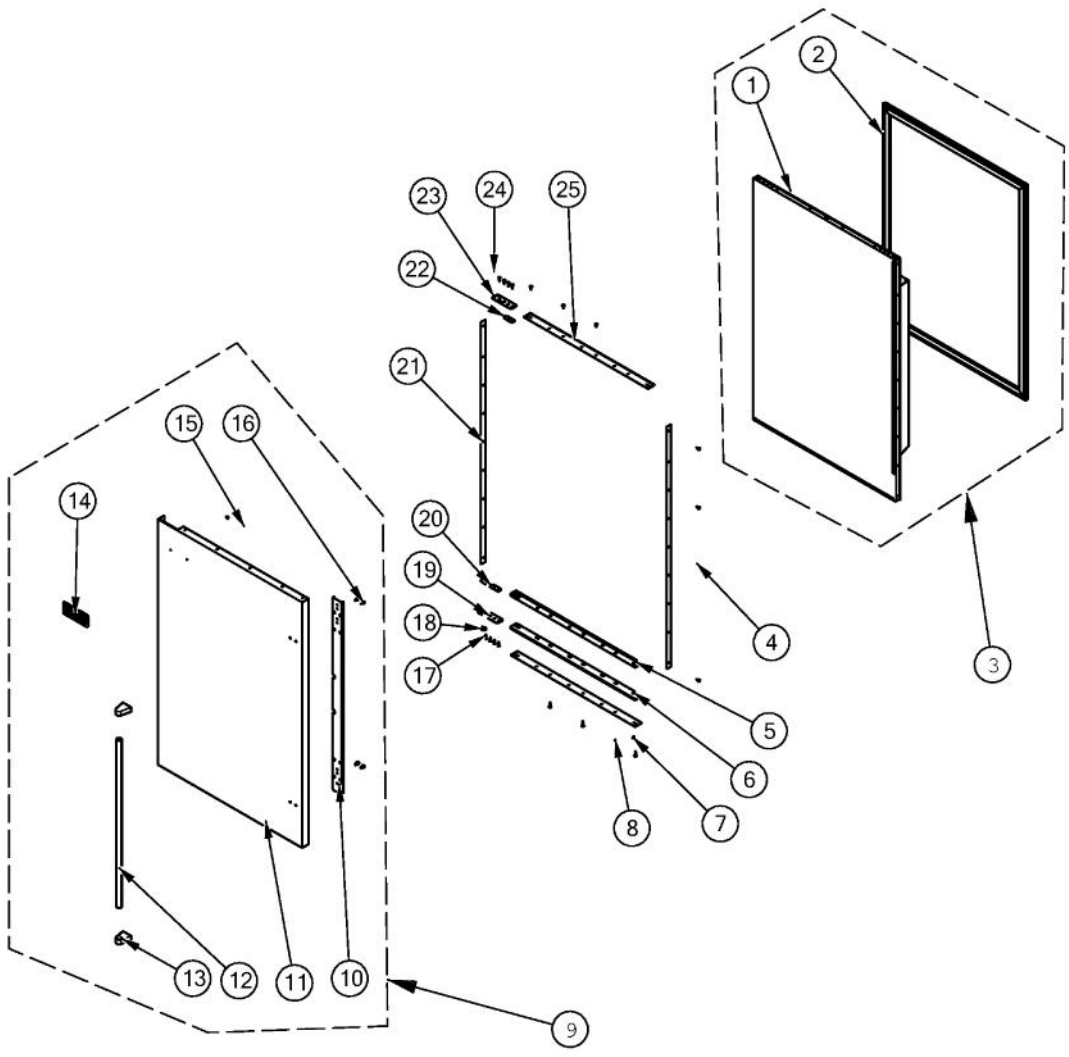

Ref #	Part Number	Qty.	Description
1	007569-000	1	DOOR FOAM ASM 36 BM FF
2	005449-000	1	GASKET, ASM, 36, FF
3	007572-000	1	DOOR ASM, FF 36 BM W/GASKET
4	M0210458	10	SCREW-SM
5	011101-000	1	DOOR,SKIN,EXT INSR
6	010839-000	1	BLOCK,FOAM,DES, PROI
7	PD020187	1	SCR 8-32 MCH HXWS 1/4 S ZN
8	010944-000	5	8-18 X 1 PH WAFER HD
9	010525-000	1	SKIN, ASM, BM 36 FF PROI LH SS
9	009835-002	1	SKIN, ASM, BM 36 FF PRO LH BK
9	009835-003	1	SKIN, ASM, BM 36 FF PRO LH BT
9	009835-004	1	SKIN, ASM, BM 36 FF PRO LH SG
9	009835-005	1	SKIN, ASM, BM 36 FF PRO LH GG
9	009835-006	1	SKIN, ASM, BM 36 FF PRO LH WH
9	009835-007	1	SKIN, ASM, BM 36 FF PRO LH AL
9	009835-008	1	SKIN, ASM, BM 36 FF PRO LH BU
9	009835-009	1	SKIN, ASM, BM 36 FF PRO LH LE
9	009835-010	1	SKIN, ASM, BM 36 FF PRO LH MJ
9	009835-011	1	SKIN, ASM, BM 36 FF PRO LH FG
9	009835-012	1	SKIN, ASM, BM 36 FF PRO LH VB
9	009835-013	1	SKIN, ASM, BM 36 FF PRO LH CB
9	009835-014	1	SKIN, ASM, BM 36 FF PRO LH EP
9	009835-015	1	SKIN, ASM, BM 36 FF PRO LH PL
9	009835-016	1	SKIN, ASM, BM 36 FF PRO LH CH
9	009835-017	1	SKIN, ASM, BM 36 FF PRO LH TP
9	009835-018	1	SKIN, ASM, BM 36 FF PRO LH CW
9	009835-021	1	SKIN, ASM, BM 36 FF PRO LH SA
9	009835-022	1	SKIN, ASM, BM 36 FF PRO LH SE
9	009835-023	1	SKIN, ASM, BM 36 FF PRO LH IB
9	009835-024	1	SKIN, ASM, BM 36 FF PRO LH AR
9	009835-025	1	SKIN, ASM, BM 36 FF PRO LH RR
9	009835-051	1	SKIN, ASM, BM 36 FF PRO LH CN
9	009835-052	1	SKIN, ASM, BM 36 FF PRO LH DJ
9	009835-053	1	SKIN, ASM, BM 36 FF PRO LH KB
9	009835-054	1	SKIN, ASM, BM 36 FF PRO LH WS
9	010525-100	1	SKIN, ASM, BM 36 FF PROI LH SS/BR
9	009835-102	1	SKIN, ASM, BM 36 FF PRO LH BK/BR
9	009835-103	1	SKIN, ASM, BM 36 FF PRO LH BT/BR
9	009835-104	1	SKIN, ASM, BM 36 FF PRO LH SG/BR
9	009835-105	1	SKIN, ASM, BM 36 FF PRO LH GG/BR
9	009835-106	1	SKIN, ASM, BM 36 FF PRO LH WH/BR
9	009835-107	1	SKIN, ASM, BM 36 FF PRO LH AL/BR
9	009835-108	1	SKIN, ASM, BM 36 FF PRO LH BU/BR
9	009835-109	1	SKIN, ASM, BM 36 FF PRO LH LE/BR
9	009835-110	1	SKIN, ASM, BM 36 FF PRO LH MJ/BR
9	009835-111	1	SKIN, ASM, BM 36 FF PRO LH FG/BR
9	009835-112	1	SKIN, ASM, BM 36 FF PRO LH VB/BR
9	009835-113	1	SKIN, ASM, BM 36 FF PRO LH CB/BR
9	009835-114	1	SKIN, ASM, BM 36 FF PRO LH EP/BR
9	009835-115	1	SKIN, ASM, BM 36 FF PRO LH PL/BR
9	009835-116	1	SKIN, ASM, BM 36 FF PRO LH CH/BR
9	009835-117	1	SKIN, ASM, BM 36 FF PRO LH TP/BR
9	009835-118	1	SKIN, ASM, BM 36 FF PRO LH CW/BR
9	009835-121	1	SKIN, ASM, BM 36 FF PRO LH SA/BR
9	009835-122	1	SKIN, ASM, BM 36 FF PRO LH SE/BR
9	009835-123	1	SKIN, ASM, BM 36 FF PRO LH IB/BR
9	009835-124	1	SKIN, ASM, BM 36 FF PRO LH AR/BR
9	009835-125	1	SKIN, ASM, BM 36 FF PRO LH RR/BR
9	009835-151	1	SKIN, ASM, BM 36 FF PRO LH CN/BR
9	009835-152	1	SKIN, ASM, BM 36 FF PRO LH DJ/BR