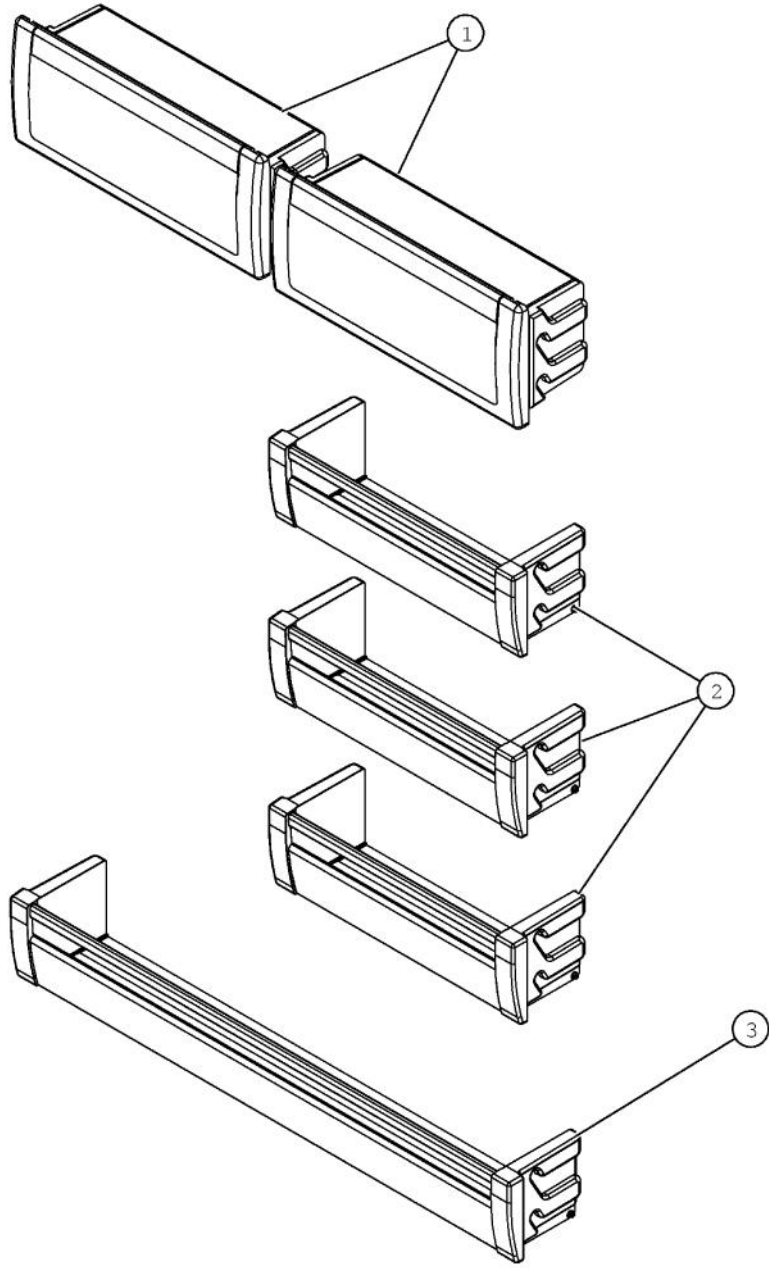

Ref #	Part Number	Qty.	Description
1	V12097404	2	DAIRY MODULE ASM
2	G5099298	3	DOOR BIN ASM FF 36 BM AND AR HALF
3	G5099297	1	DOOR BIN ASM FF 36 BM AND AR FULL
NI	019244-000	1	ACCESSORY, ASM