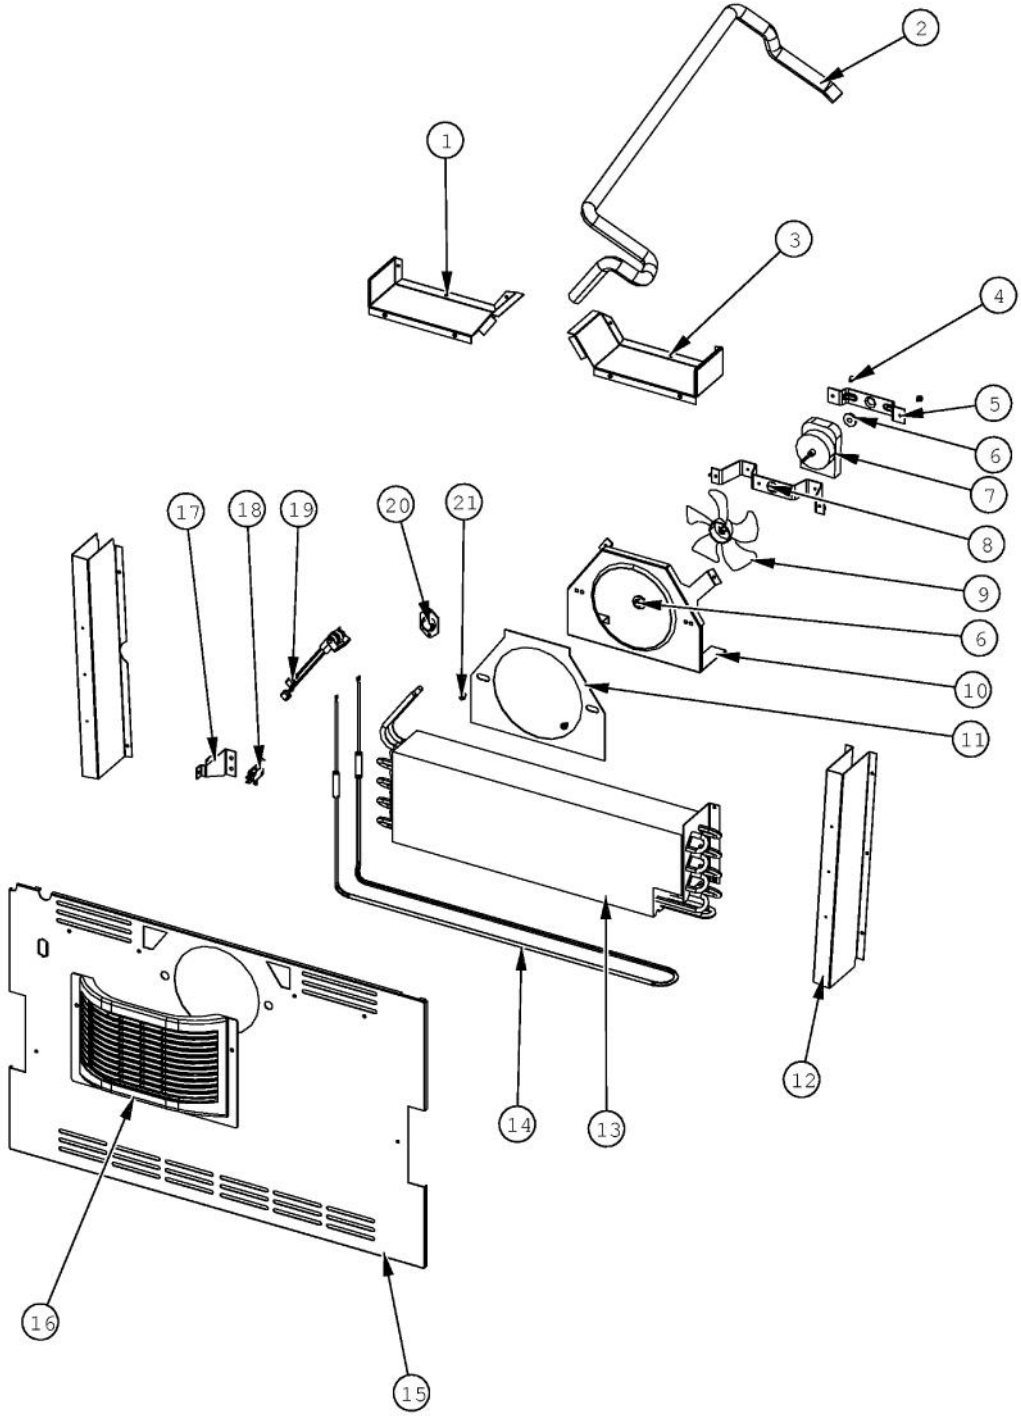

Ref #	Part Number	Qty.	Description
1	K2097168	1	BRKT DIVIDER L
2	PB970188	1	INSULATION TUBING 45.000
3	K2097169	1	BRKT DIVIDER R
4	PD020193	2	SCR 8-18 X 3/8
5	L21910017	1	BRACKET FAN EVAP
6	A1017202	2	GROMMET-FAN VA1017202
7	PE950153	1	MOTOR EVAP FAN
8	10656101	1	BRKT-MTR UP STEEL V1065601Q
9	12059901	1	FAN-EVAP/5.250 V12059901
10	PM910168	1	SHROUD EVAP FAN BM
11	12102401	1	GSKT-EVAP FAN SHRD V12102401
12	K2097172	2	RETURN AIR CHANNEL
13	PM910178	1	BOTTOM MOUNT EVAP
14	PJ910030	1	BOTTOM MOUNT EVAP HEATER
15	000247-000	1	COVER, EVAP, BM
16	12063301	1	FREEZER FAN COVER
17	K2098398	1	36 BM SWITCH MOUNTING BRKT
18	003471-000	1	SWITCH SNAP-ACTION BM 36
19	PB910259	1	THERMOSTAT DEFROST TERMINATOR
20	C8983701	1	THERMISTOR
21	PD020038	2	SCREW-NO.10 X 3/8 HEX WH.HD.T(F)GREEN
NI	031006-000	1	HEAT EXCHANGER ASM BM 36