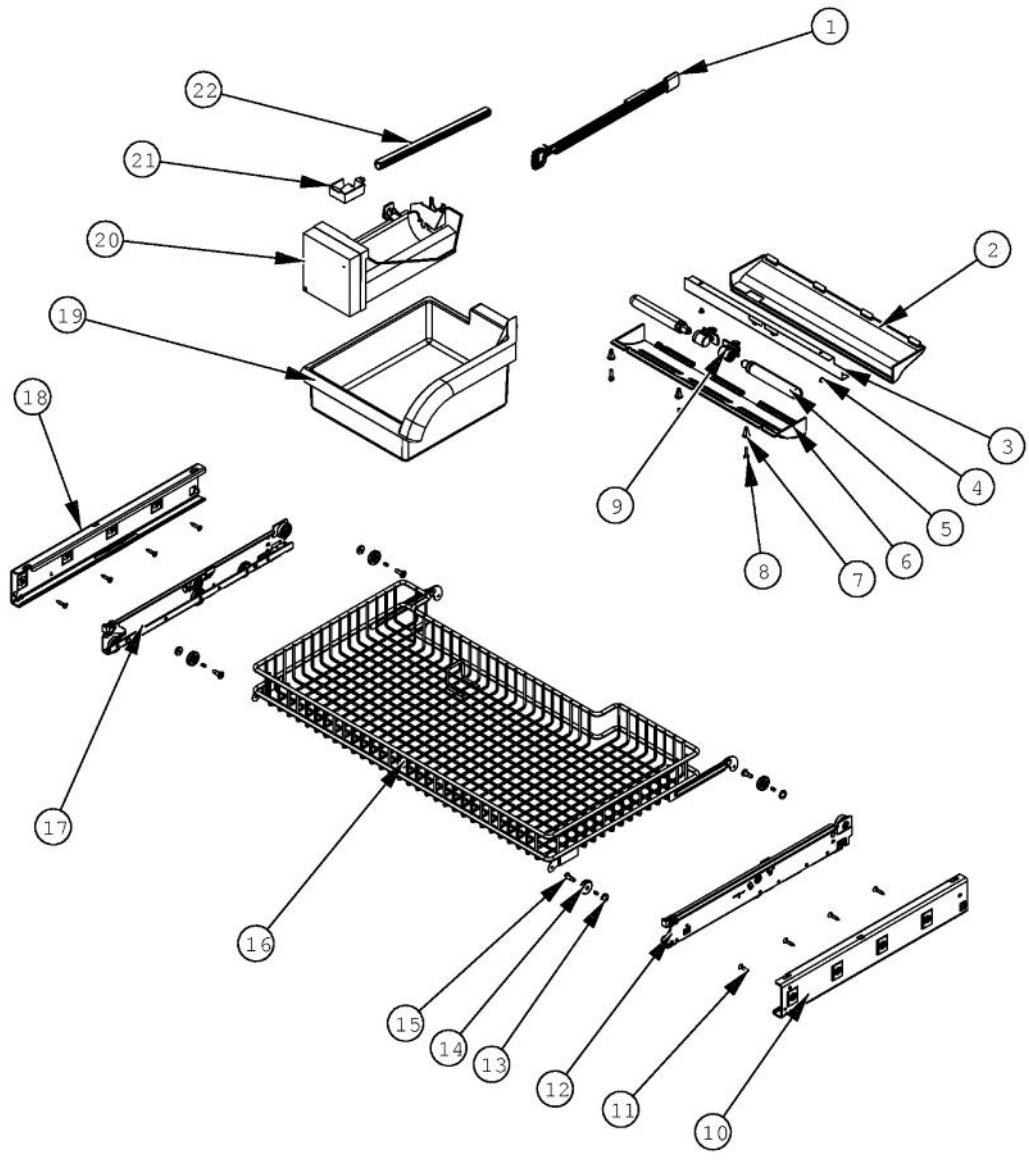

Ref #	Part Number	Qty.	Description
1	014399-000	1	TAPE, FOAM, DBL SIDED
2	010093-000	1	PLASMA CLUSTER
3	012943-000	1	HOUSING,PCI, BM
4	PB970138	1	INSULATION THERMISTOR BM 36 FF
5	C8983701	1	THERMISTOR
6	12404901	1	GASKET-THERM V12404901
7	L20910705	1	BRACKET LIGHT AR 36
8	PE950125	4	LIGHT SOCKET
9	004528-000	4	LAMP, 40 WATT BLUE LIGHT
10	020122-000	1	COVER,LT,AF/AR/BM 36
11	020123-000	1	COVER LIGHT ASM AF/AR/BM 36
12	007302-000	1	BRACKET,FAN
13	004551-000	1	AXIAL FAN
14	12067401	1	FAN COVER
15	12071501	1	LADDER-CTR CANT V12071501
16	12070201	1	CAP-R FAN COVER V12070201
17	PM910227	1	LADDER RS REF
18	PM910351	4	SHELF ASM GLASS BM 36 FF
19	G50911908	1	SHELF & SLIDE ASM AR 36
20	012396-000	2	DRAWER,PRODUCE,ASM AR 36
21	PK930388	1	DUCT, MEATSAVOR REAR BM 36
22	PK930169	1	DUCT MEAT SAVOR SXS 42/48 R
23	PK930168	1	DIAL CONTROL MEAT SAVOR
24	PK930172	1	COVER CONTROL MEAT SAVOR
25	PK930283	1	DUCT MEATSAVOR SPACER
26	PK930173	1	SUPPORT SLIDE MEAT SAVOR SXS 42/48 R
27	PM910287	1	SLIDE MEAT SAVOR R
28	PK930175	1	SUPPORT DRAWER MEAT SAVOR SXS 42/48 R
29	PK930176	1	SUPPORT DRAWER MEAT SAVOR 42/48 L
30	PM910288	1	SLIDE MEAT SAVOR L
31	PK930278	1	DRAWER MEAT SAVOR AR BM 36
32	020107-000	1	MEAT SAVOR LID/DOOR 36AR/BM36
33	PK930284	1	DUCT MEATSAVOR LEFT
34	PK930286	1	SHELF MEATSAVOR AR/BM 36
35	PK020079	1	LADDER FF L SXS 42D/48D
36	12070202	1	CAP-L FAN COVER V12070202
NI	013397-000	12	1 PAINTED LADDER SCREW