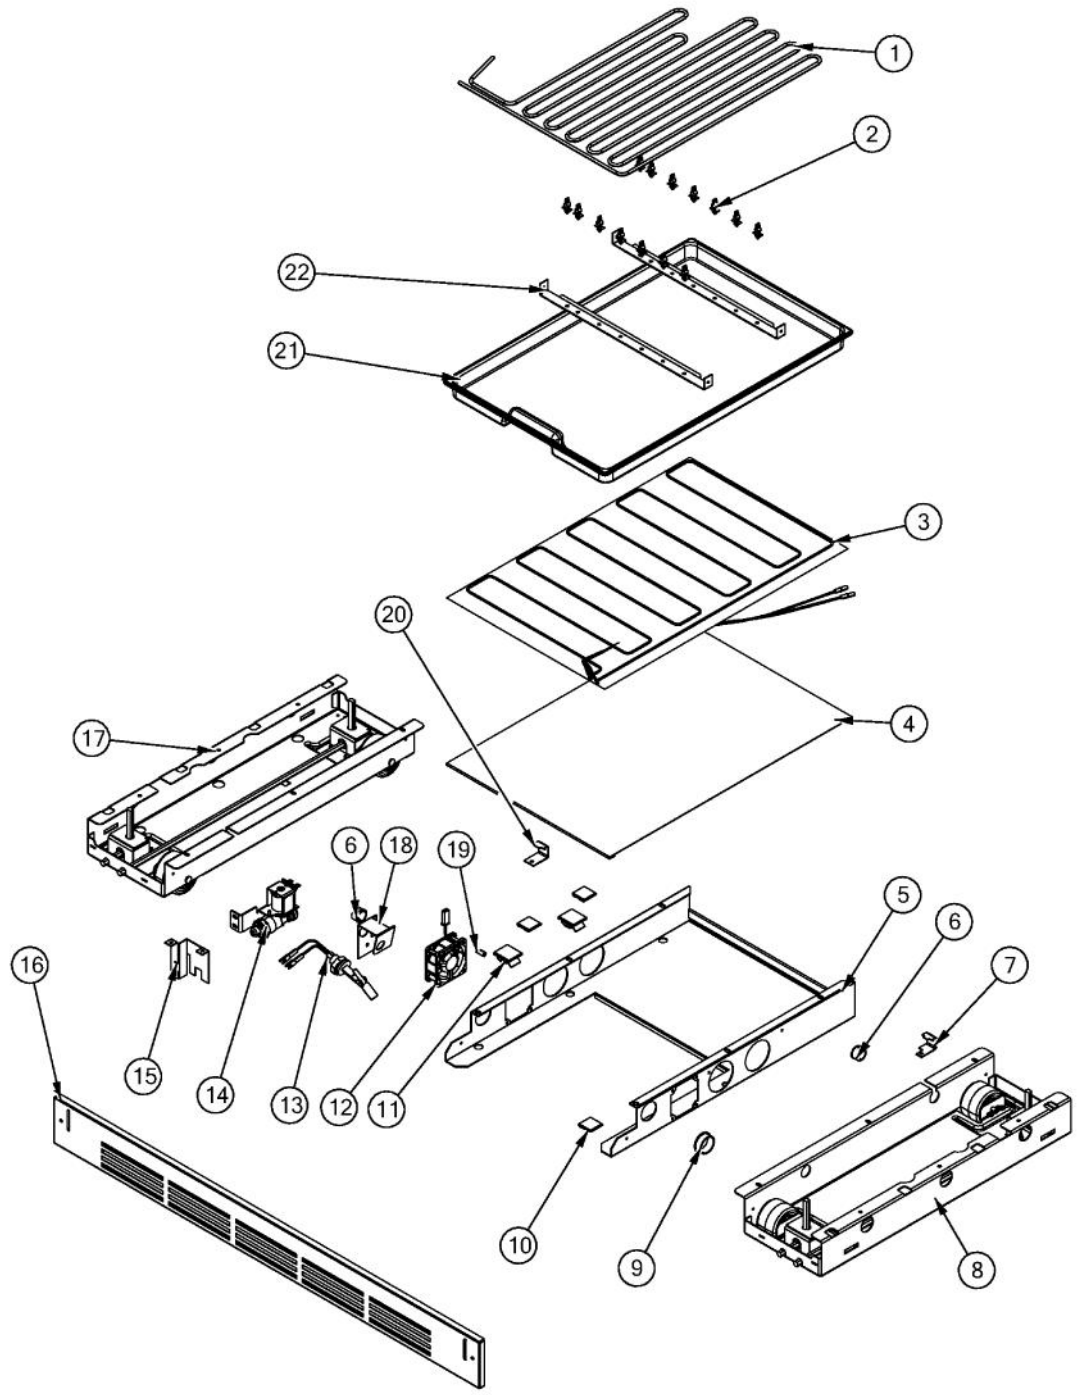

Ref #	Part Number	Qty.	Description
1	F20915696	1	SERPENTINE CONDENSER DRAIN
2	PD030146	13	STAND OFF LOCK CLIP
3	PE070707	1	PAN HEATER
4	L20914124WH	1	TRAY PAN HEATER
5	K20915952	1	SHIELD BOTTOM DRAIN
6	A4554806	2	BUSHING-SNAP VA4554806
7	K2098096	1	BRKT GRILLE SUPPORT
8	PM910398	1	LEVELER ASSEMBLY - R
9	A4554817	1	BUSHING-SNAP VA4554817
10	M0104106	3	CLIP-CORD VM0104106
11	M0104102	1	CLIP-CORD RED
12	004551-000	1	AXIAL FAN
13	PE050248	1	FLOAT SWITCH HORIZONTAL
14	PA970012	1	SINGLE WATER VALVE
15	K20913788	1	BRKT VALVE H2O SINGLE
16	G50915600	1	GRILLE TOE ASM BM 36
17	PM910399	1	LEVELER MODULE L
18	B20915627	1	BRACKET HORIZ FLOAT SWITCH
19	011332-000	2	SPACER,NYL
20	K2098044	1	BRKT GRILLE SUPPORT
21	PK930348	1	PAN DRAIN
22	K20913040	2	BRACKET, CONDENSATE SUPPORT