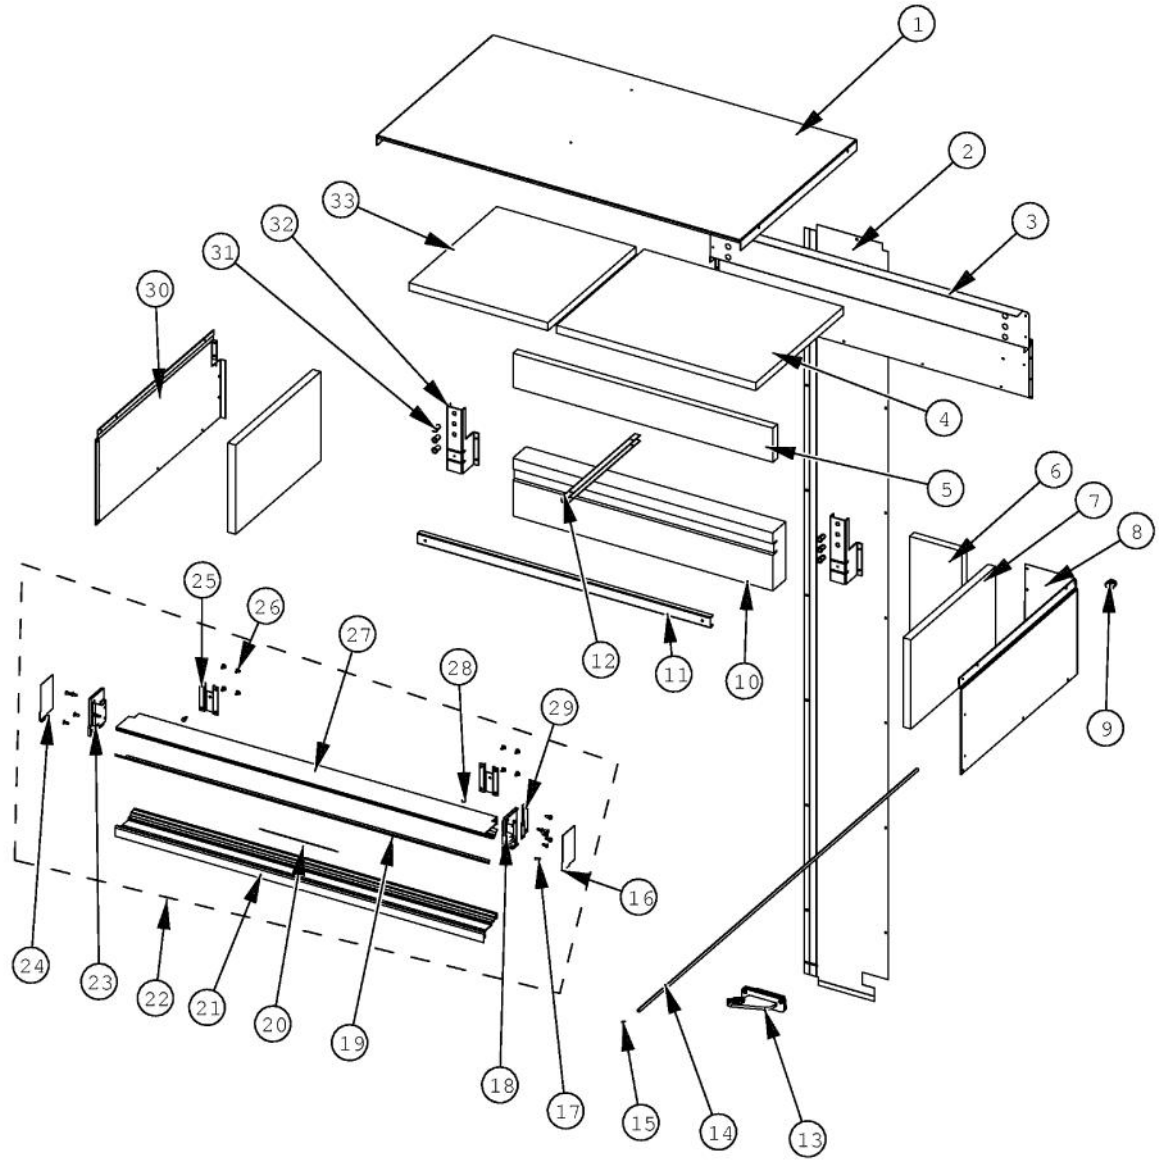

Ref #	Part Number	Qty.	Description
1	K2099931	1	MC TOP 36
2	K20913041	1	COVER, HEAT, EXCHANGE
3	K2099933	1	MC BACK 36
4	015026-000	1	INSULATION,FOAM,MC TOP RIGHT 36
5	PB070358	1	INSULATION MC COVER
6	007341-000	1	INSL, MC, BACK SIDE
7	PB070355	2	INSULATION MC COVER
8	004614-000	1	MC SIDE R
9	003104-000	1	BUSHING,STRN,RLF
10	PB070359	1	INSULATION MC COVER
11	K20915902	1	CROSSMEMBER PSM 36
12	K2099455	1	SUPPORT MC Z
13	PC020249	1	HINGE ASM, LOWER, BM, LH (PRO/DES)
14	PB020305	1	PLASTIC TUBING-IM WATERLINE BM
15	12115101	1	CLAMP-TUBE V12115101
16	033729-000	1	ENDCAP, GRILLE, R, HINGE
17	M0215318	22	SCREW-SM
18	PM910348	1	ENP CAP GRILLE R
19	PM910429	1	GRILLE LOUVER MID AF AR 36 DES FOL
20	PF930523	2	GRILL BLADE LABEL (REFRIGERATOR)
21	016189-000	1	GRILLE LOWER 36 BM RH
22	034227-000	1	GRILLE, ASM, 36 BTM, PRO, LH
23	PM910349	1	END CAP GRILLE L
24	033707-000	1	ENDCAP, GRILLE, L, NO HINGE
25	PK050004	2	BRACKET GRILLE
26	M0224128	8	SCREW-SM
27	016205-000	1	GRILLE LOUVER UPPER AF AR 36 DES FOL
28	PD020194	4	SCREW-SM
29	K2099470	1	BRACKET GRILLE SUPPORT R
30	K2099460	1	MC SIDE L
31	PD040157	6	BEARING SLEEVE
32	K20915675	2	BRACKET PSM
33	015022-000	1	INSULATION,FOAM,MC TOP LEFT 36