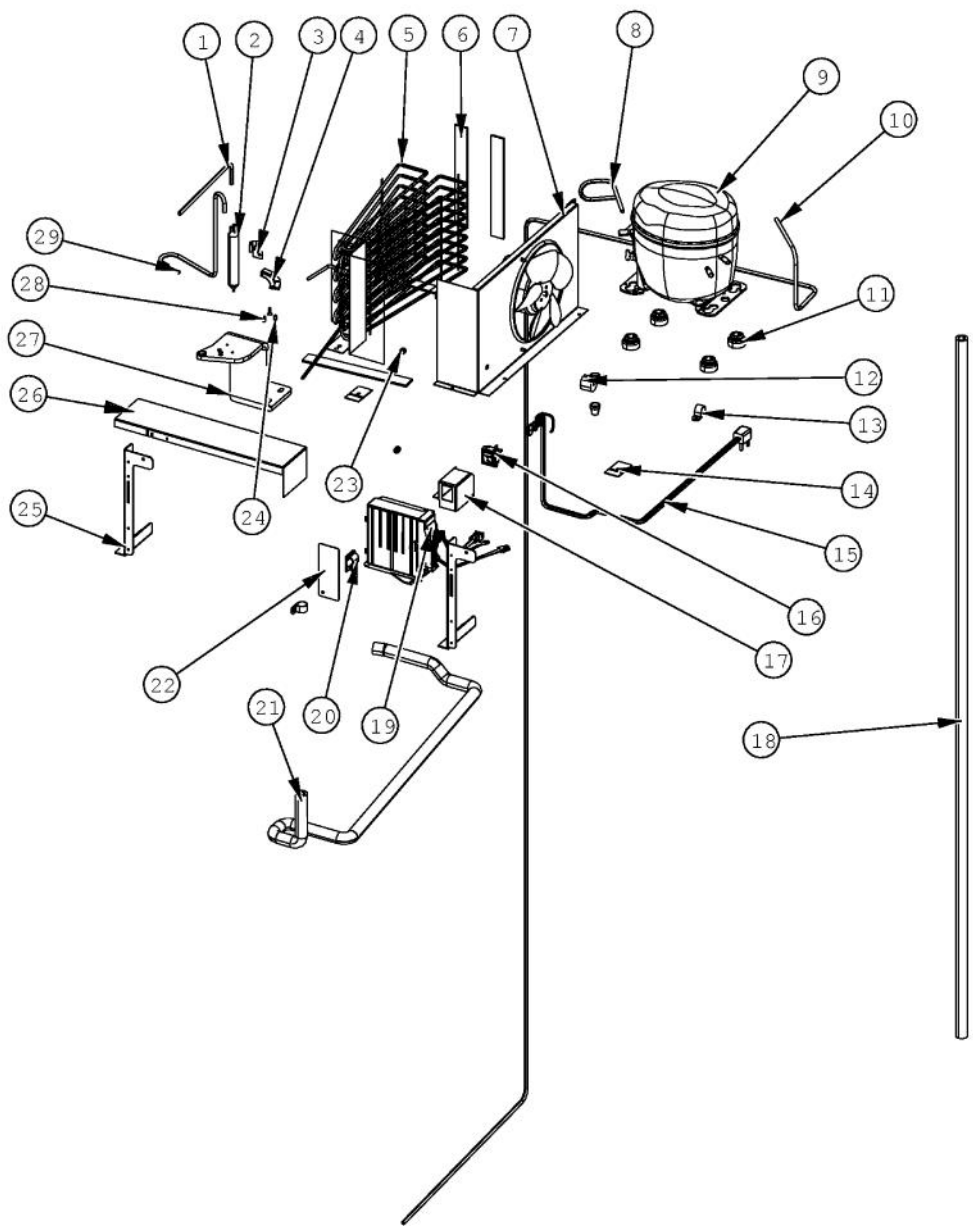

Ref #	Part Number	Qty.	Description
1	F2097740	1	TUBE PROCESS
2	030926-000	1	DRIER - HIGH SIDE
3	10547001	1	CLIP-DRIER V10547001
4	PK030477	1	RETAINER DOOR PIVOT
5	PB920171	1	CONDENSER ASM
6	A3189370	3	GASKET-FOAM VA3189370
7	G5096494	1	COND. FAN ASSY
8	F2096507	1	TUBE-PROCESS GRN
9	PM010619	1	COMPRESSOR VCC
10	F2096517	1	DISCHARGE TUBE
11	10835901	4	GROMMET RUBBER V10835901
12	10699601	2	DAMPER-TUBING .8
13	023823-000	1	CLIP,TUBE
14	K2096943	2	PANEL BRACKET
15	10916507	1	TUBE-PROCESS GRN
16	PE950149	1	SWITCH POWER
17	025433-000	1	BRACKET,SW,POWER
18	PB970189	1	INSULATION TUBING 70.000
19	011666-000	1	INVERTER CMPRESSOR
20	M0104102	1	CLIP-CORD RED
21	PB970188	1	INSULATION TUBING 45.000
22	000975-000	1	SUPPORT, FAN SWITCH
23	007407-000	2	RING,LOK, .187 DIA
24	PD020226	2	SCREW FHP 8-32 X .500 SS BO
25	014190-000	2	BRACKET GRILLE SUPPORT
26	K20912361	1	DIVERTER AIR HI SIDE 36
27	G50914180	1	TOP HINGE ASM L 36 BM
28	PC020242	1	SCR HEX SCKT SET .3125-18 CUP PT .375 LG
29	003325-000	1	TUBE DRIER COND.