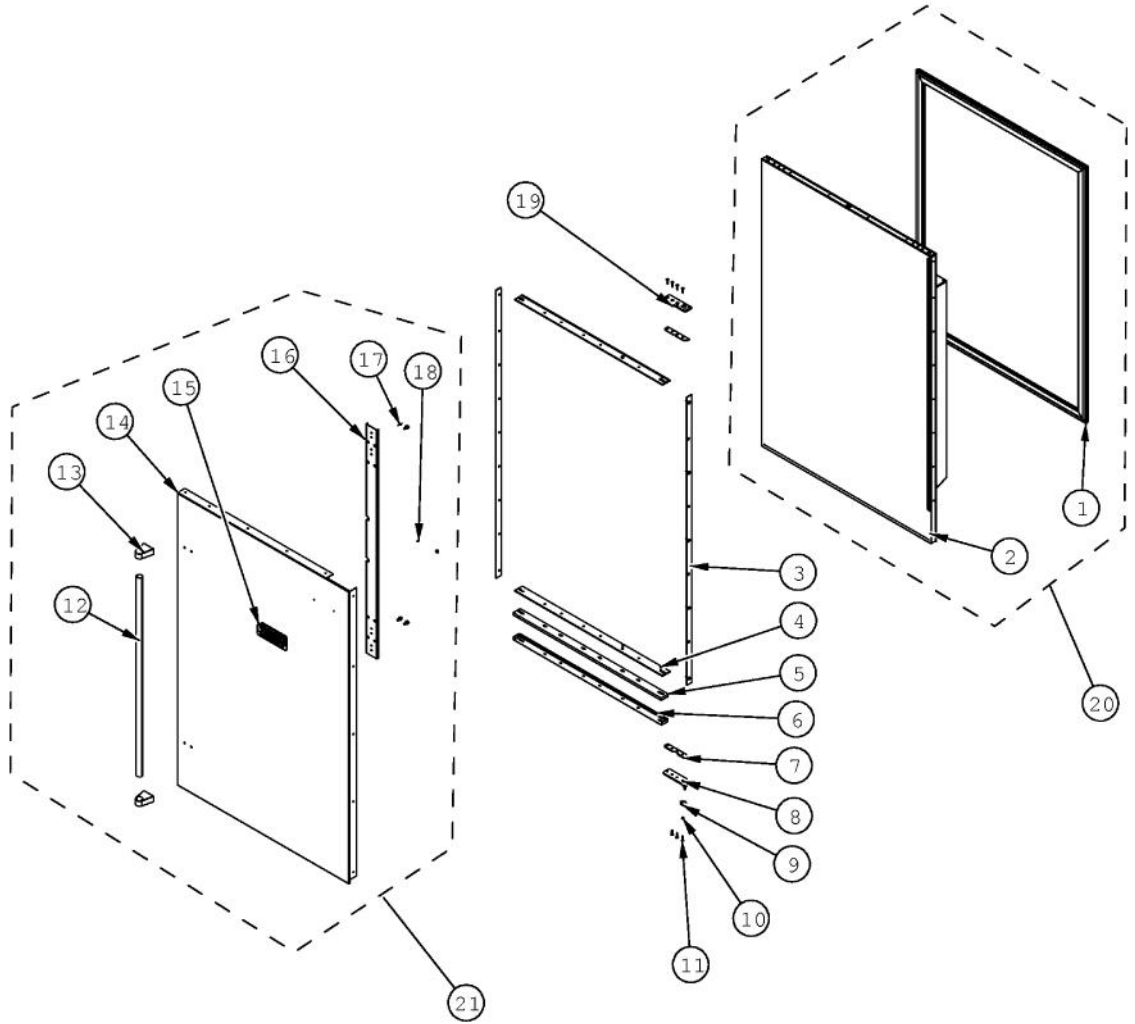

Ref #	Part Number	Qty.	Description
1	005449-000	1	GASKET, ASM, 36, FF
2	007569-000	1	DOOR FOAM ASM 36 BM FF
3	014580-000	2	SPACER,TRIM,BM
4	PK030554	2	TRIM DOOR BULLNOSE 36 TOP/BOT
5	010839-000	1	BLOCK,FOAM,DES, PROI
6	011101-000	1	DOOR,SKIN,EXT INSR
7	PD040162	2	SPACER-DOOR HINGE
8	PC020282	1	PIVOT PL ASM RH LW PRO/DES
9	PC020296	1	CAM DOOR CLOSURE TOP BLACK
10	PD020187	1	SCR 8-32 MCH HXWS 1/4 S ZN
11	PD920174	8	10-32 TORX HEAD SCREW
12	PE030173	1	304 S.S HANDLE 35.437
13	000268-000	2	HANDLE END CAP ASSY
13	000268-100	2	HANDLE ENDCAP BRASS
14	010738-000	1	SKIN, DOOR, BM FF PROI RH SS
14	037416-002	1	SKIN,DOOR,BM 36 PRO FF RH BK
14	037416-003	1	SKIN,DOOR,BM 36 PRO FF RH BT
14	037416-004	1	SKIN,DOOR,BM 36 PRO FF RH SG
14	037416-005	1	SKIN,DOOR,BM 36 PRO FF RH GG
14	037416-006	1	SKIN,DOOR,BM 36 PRO FF RH WH
14	037416-007	1	SKIN,DOOR,BM 36 PRO FF RH AL
14	037416-008	1	SKIN,DOOR,BM 36 PRO FF RH BU
14	037416-009	1	SKIN,DOOR,BM 36 PRO FF RH LE
14	037416-010	1	SKIN,DOOR,BM 36 PRO FF RH MJ
14	037416-011	1	SKIN,DOOR,BM 36 PRO FF RH FG
14	037416-012	1	SKIN,DOOR,BM 36 PRO FF RH VB
14	037416-013	1	SKIN,DOOR,BM 36 PRO FF RH CB
14	037416-014	1	SKIN,DOOR,BM 36 PRO FF RH EP
14	037416-015	1	SKIN,DOOR,BM 36 PRO FF RH PL
14	037416-016	1	SKIN,DOOR,BM 36 PRO FF RH CH
14	037416-017	1	SKIN,DOOR,BM 36 PRO FF RH TP
14	037416-018	1	SKIN,DOOR,BM 36 PRO FF RH CW
14	037416-021	1	SKIN,DOOR,BM 36 PRO FF RH SA
14	037416-022	1	SKIN,DOOR,BM 36 PRO FF RH SE
14	037416-023	1	SKIN,DOOR,BM 36 PRO FF RH IB
14	037416-024	1	SKIN,DOOR,BM 36 PRO FF RH AR
14	037416-025	1	SKIN,DOOR,BM 36 PRO FF RH RR
14	037416-051	1	SKIN,DOOR,BM 36 PRO FF RH CN
14	037416-052	1	SKIN,DOOR,BM 36 PRO FF RH DJ
14	037416-053	1	SKIN,DOOR,BM 36 PRO FF RH KB
14	037416-054	1	SKIN,DOOR,BM 36 PRO FF RH WS
15	PE010030	1	LOGO, 6, PRO, BK
15	PE010068	1	LOGO, 6, PRO, BK/BR
16	K2097525	1	BRACKET - HANDLE SUPPORT BM PRO
17	M0204303	4	SCREW-MACH
18	PD030006	2	CAPPED WASHER PAL NUT
19	PC020280	1	PIVOT PL ASM RH UP PRO/DES
19	042382-000	1	RH, BM 4 HOLE PIVOT PLATE KIT (MANUFACTURED BETWEEN 4/10/2006 THRU 8/10/12)
20	007572-000	1	DOOR ASM, FF 36 BM W/GASKET
21	010498-000	1	SKIN, ASM, BM 36 FF PRO RH SS
21	009794-002	1	SKIN, ASM, BM 36 FF PRO RH BK
21	009794-003	1	SKIN, ASM, BM 36 FF PRO RH BT
21	009794-004	1	SKIN, ASM, BM 36 FF PRO RH SG
21	009794-005	1	SKIN, ASM, BM 36 FF PRO RH GG
21	009794-006	1	SKIN, ASM, BM 36 FF PRO RH WH
21	009794-007	1	SKIN, ASM, BM 36 FF PRO RH AL
21	009794-008	1	SKIN, ASM, BM 36 FF PRO RH BU
21	009794-009	1	SKIN, ASM, BM 36 FF PRO RH LE
21	009794-010	1	SKIN, ASM, BM 36 FF PRO RH MJ