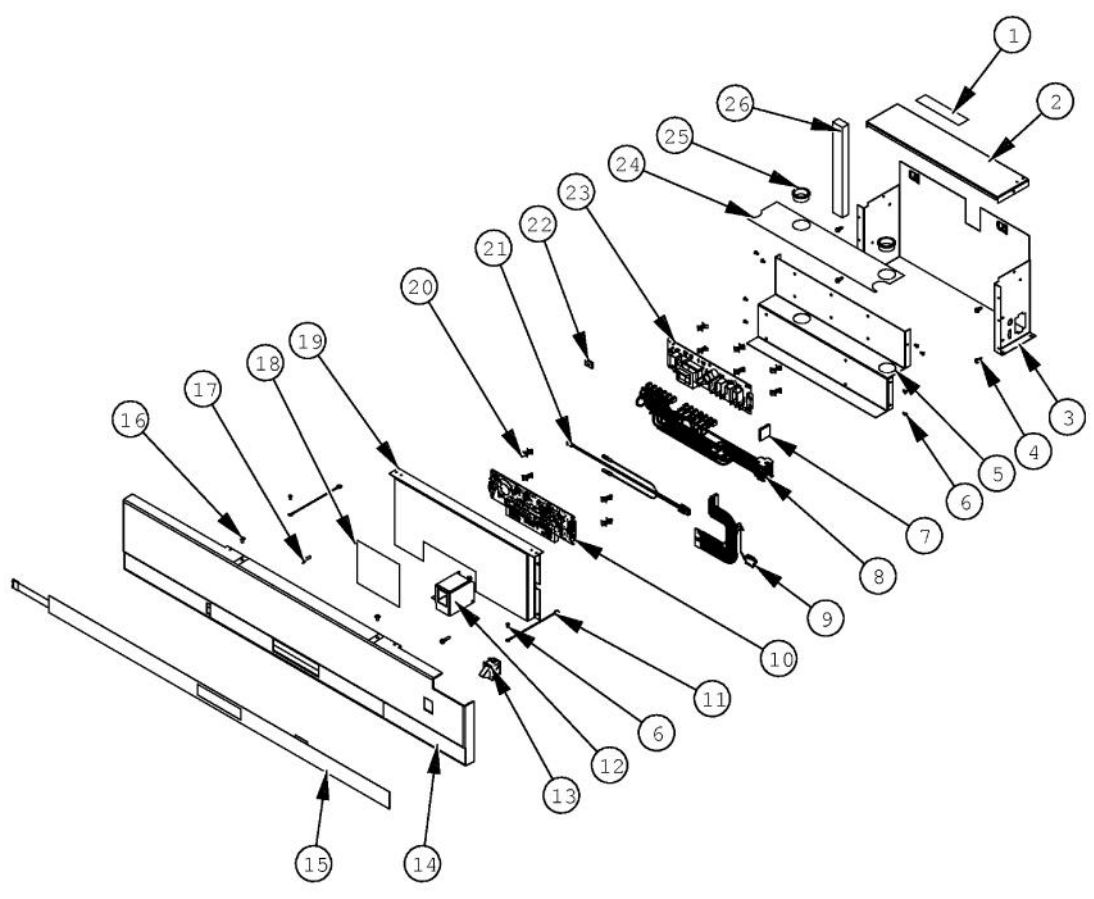

Ref #	Part Number	Qty.	Description
1	PF930487	1	TECH LITERATURE LABEL - 2
2	K20915000	1	CONTROL BOX TOP
3	016928-000	1	CONTROL BOX
4	PD020194	30	SCREW-SM
5	019993-000	1	BRACKET - PC
6	PC040010	10	POP RIVET
7	M0104106	1	CLIP-CORD VM0104106
8	PE970609	1	HARNESS CONTROL BOARD
9	PE970464	1	HARNESS LOW VOLT
10	017695-000	1	BOARD LOW VOLTAGE
11	12064001	2	SUPP-CONT PANEL
12	025433-000	1	BRACKET,SW,POWER
13	PE950121	1	SWITCH
14	016507-000	1	PANEL CONTROL BM 36 RH
15	016269-000	1	OVERLAY SWITCH BTM 36
16	M0224128	2	SCREW-SM
17	M0238846	2	SCREW-SHLDR
18	PF930672	2	LABEL DC COMPRESSOR
19	016930-000	1	CONTROL BOX FRONT
20	M0585504	10	SUPPORT
21	015365-000	1	HARNESS HIGH VOLT
22	M0288120	1	NUT-SPEED, VM0288120
23	005319-000	1	POWER CONTROL BOARD ASM
24	005396-000	1	FILM,PROTECTIVE
25	A4554817	2	BUSHING-SNAP VA4554817
26	A3030361	1	GASKET, RED