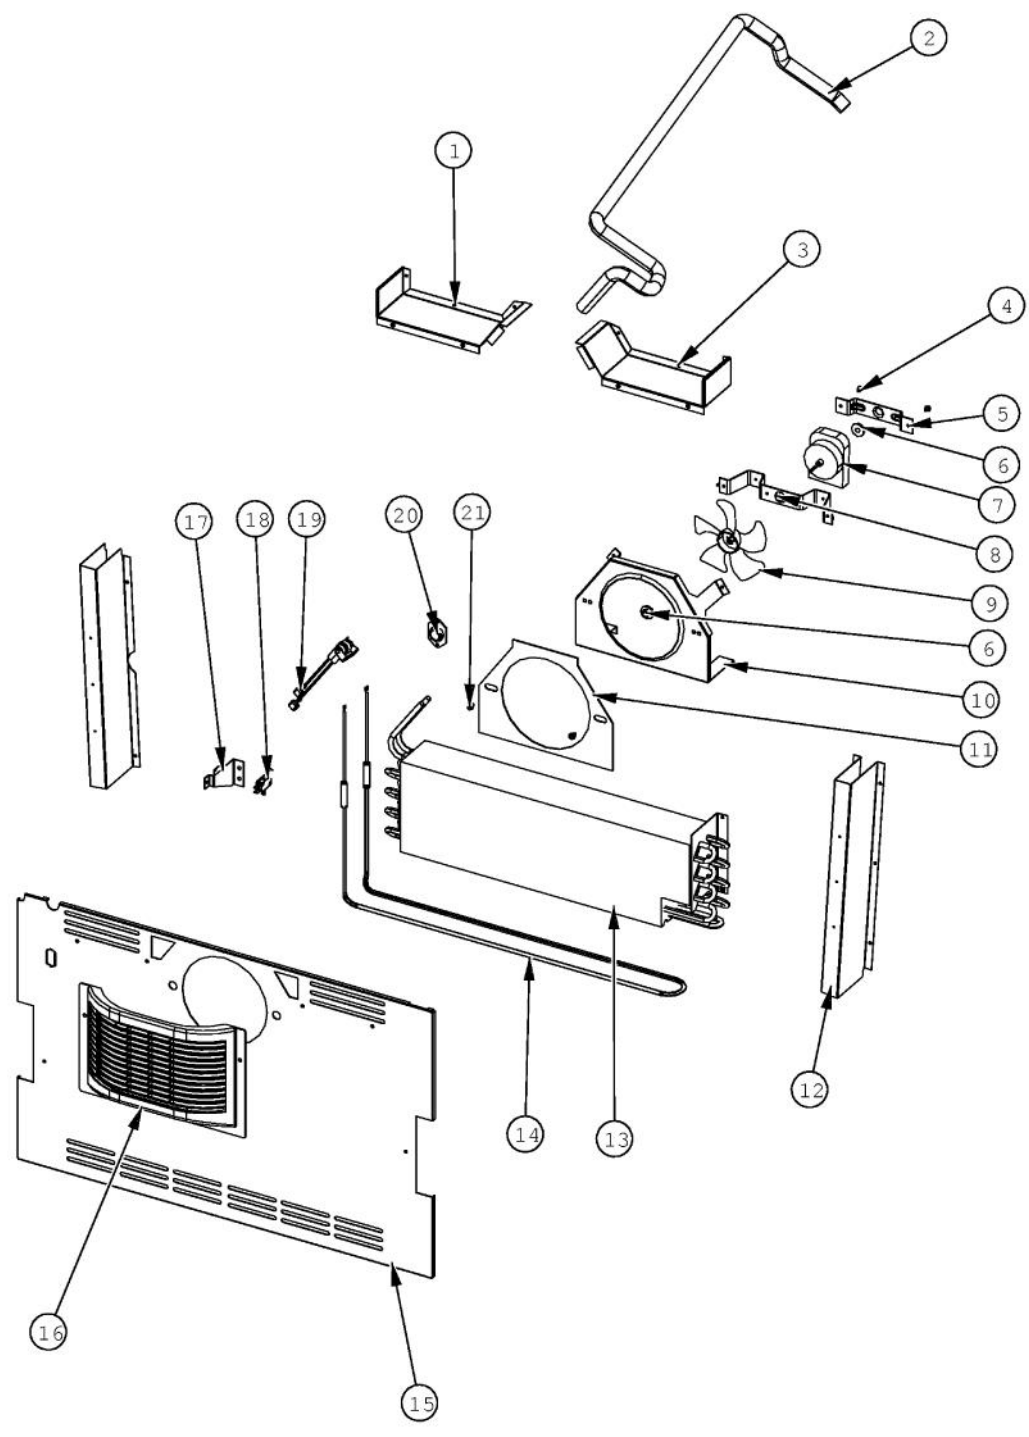

Ref #	Part Number	Qty.	Description
1	K2097168	1	BRKT DIVIDER L
2	PB970188	1	INSULATION TUBING 45.000
3	K2097169	1	BRKT DIVIDER R
4	PD020193	2	SCR 8-18 X 3/8
5	L21910017	1	BRACKET FAN EVAP
6	A1017202	2	GROMMET-FAN VA1017202
7	PE950153	1	MOTOR EVAP FAN
8	10656101	1	BRKT-MTR UP STEEL V1065601Q
9	12059901	1	FAN-EVAP/5.250 V12059901
10	PM910168	1	SHROUD EVAP FAN BM
11	12102401	1	GSKT-EVAP FAN SHRD V12102401
12	K2097172	2	RETURN AIR CHANNEL
13	PM910178	1	BOTTOM MOUNT EVAP
14	PJ910030	1	BOTTOM MOUNT EVAP HEATER
15	000247-000	1	COVER, EVAP, BM
16	12063301	1	FREEZER FAN COVER
17	K2098398	1	36 BM SWITCH MOUNTING BRKT
18	003471-000	1	SWITCH SNAP-ACTION BM 36
19	PB910259	1	THERMOSTAT DEFROST TERMINATOR
20	C8983701	1	THERMISTOR
21	PD020038	2	SCREW-NO.10 X 3/8 HEX WH.HD.T(F)GREEN
NI	031006-000	1	HEAT EXCHANGER ASM BM 36