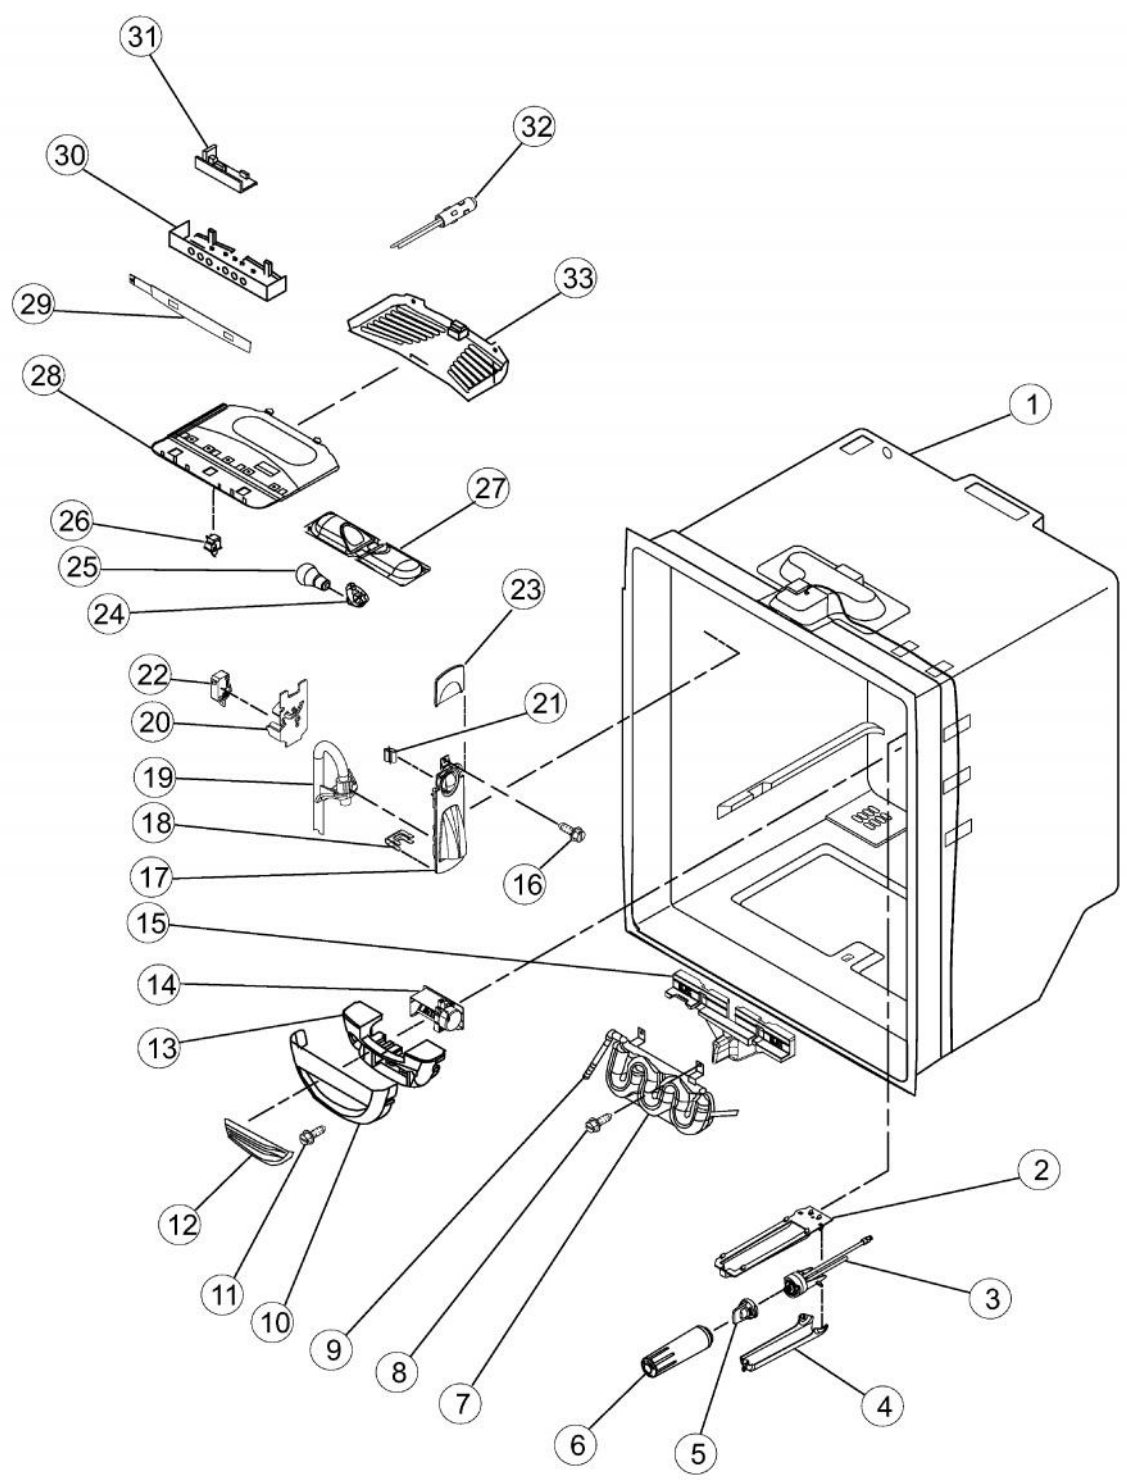

Ref #	Part Number	Qty.	Description
1	017000-000	1	COVER, RIGHT HINGE (APOLLO GREY)
2	PS400015	1	SCREW, TOP HINGE COVER (67006521)
3	PS400010	3	GEAR (LH & RH)
4	PS400183	1	COVER, WATER LINE (67003331)
5	PS400013	1	SCREW, DOOR STOP (67006287)
7	PS400181	1	CLIP, SPEED (M0114003)
8	017085-000	2	BLOCK, FILTER
8	PS400185	1	ELBOW, FILL TUBE
9	PS400006	1	HINGE, TOP RIGHT
10	PS400129	1	SCREW, SMALL (67006425)
11	017010-000	1	COVER, UNIT
12	PS400175	1	GASKET
13	PS400182	1	CLAMP, TUBE
14	017008-000	1	COVER, WATER VALVE
15	PS400187	1	DUAL TUBE SWEEP (67004101)
16	PS400186	1	ACOUSTIC FIBER (67003796)
17	011495-000	1	TUBE, DRAIN
18	011492-000	1	CLIP, DRAIN TUBE
19	017006-000	1	ROLLER ASSY., FRONT RIGHT
20	011488-000	1	BRAKE, FOOT
21	PS400282	8	SCREW, BOTTOM HINGE (67006564)
22	011494-000	1	GRILLE, TOE - BK
23	017007-000	1	ROLLER ASSY., FRONT LEFT
24	PS400024	3	SCREW, CENTER HINGE (67006380)
25	017002-000	1	HINGE CENTER, BK
26	PS400022	1	PIN, CENTER HINGE (67006642)
27	NON-SERVICEABLE	1	CABINET
28	017001-000	1	COVER, LEFT HINGE (APOLLO GREY)

Ref #	Part Number	Qty.	Description
1	017064-000	1	DOOR, FREEZER SS
2	017059-000	1	FZ, DOOR HANDLE
3	011605-000	2	SCREW, MOUNT
4	PS400213	2	MOUNT, HANDLE 67006109
5	017032-000	1	GASKET, FREEZER DOOR (BLACK)