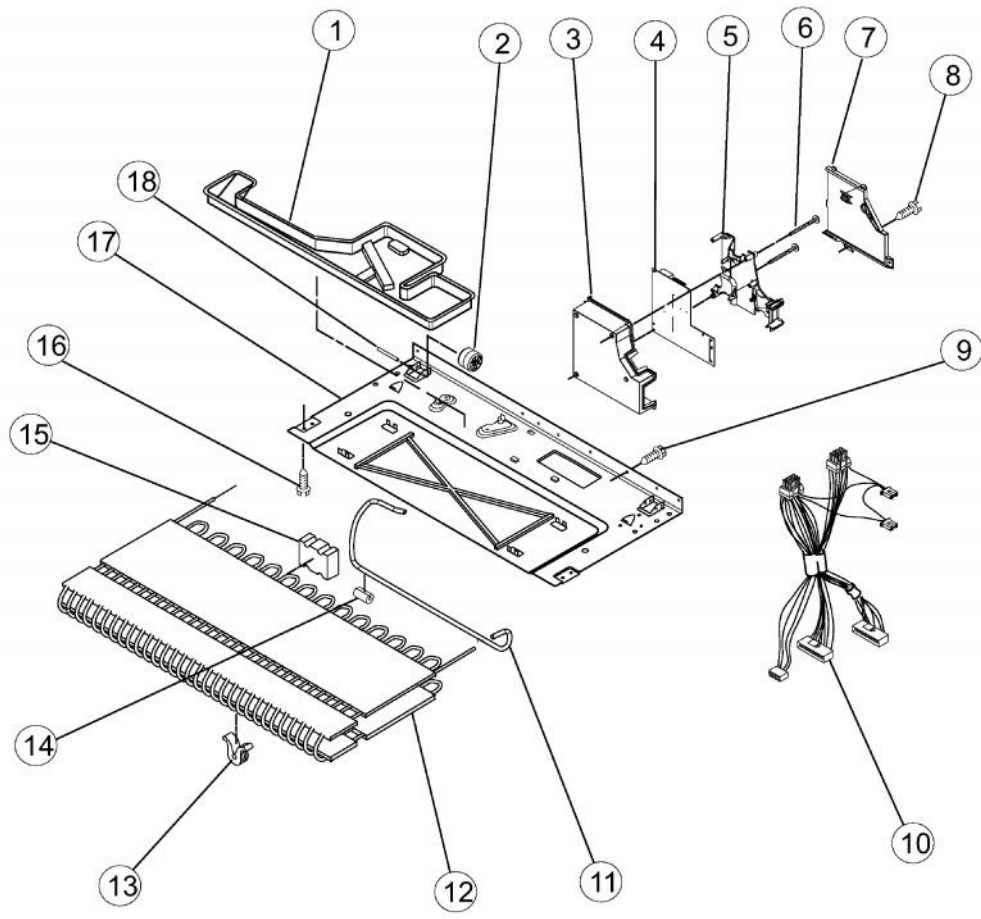

Ref #	Part Number	Qty.	Description
1	021899-000	1	PAN, DRAIN
2	011559-000	2	ROLLER
3	PS400192	1	BOX, HV CONTROL (67004969)
4	017124-000	1	BOARD, HV CONTROL (INC. INSTRUCTIONS)
5	017123-000	1	SPACER, HV BOX
6	PS400184	2	SCREW, HV BOX (67006550)
7	PS400189	1	COVER, HV BOX (67005421)
8	PS400190	3	SCREW, HV BOX COVER (67006615)
9	PS400129	2	SCREW, SMALL (67006425)
10	017054-000	1	HARNES, HV BOARD
11	017078-000	1	TUBE, DISCHARGE
12	PS400166	1	CONDENSER (67006131)
13	017057-000	4	GROMMET (W10137529)
14	PS400162	2	GROMMET CONDENSER (67005680)
15	017080-000	1	BLOCK, CONDENSER
16	017043-000	4	SCREW (67006573)
17	017031-000	1	BASEPAN
18	017091-000	2	AXLE, ROLLER