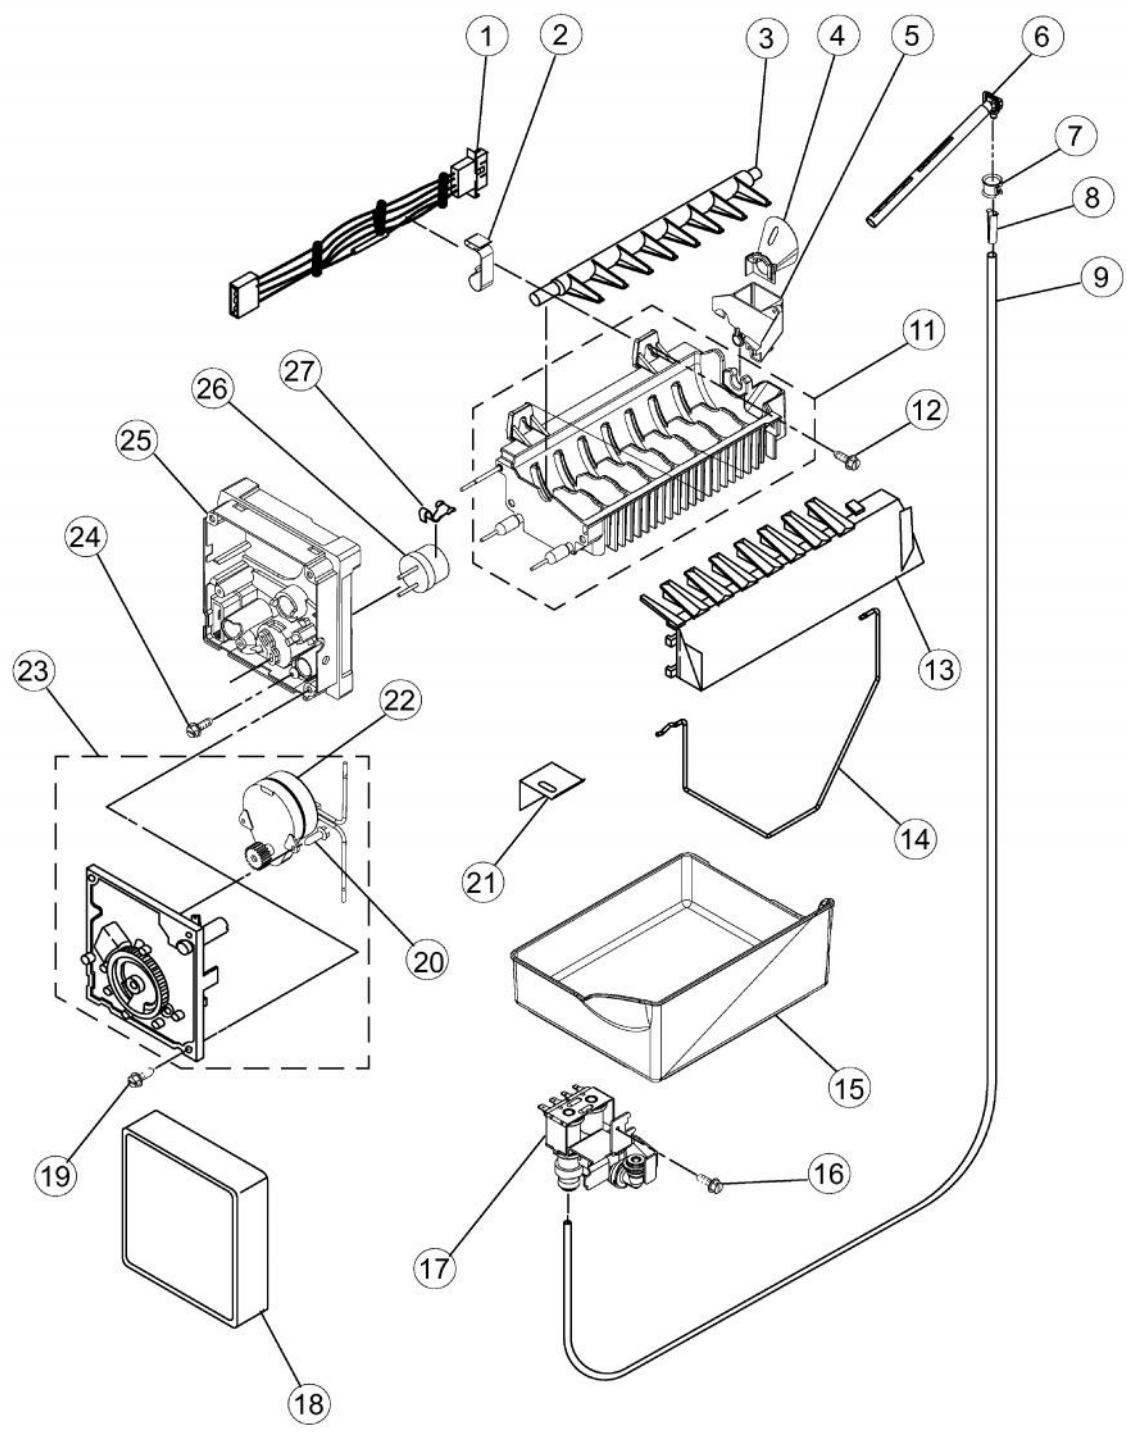

Ref #	Part Number	Qty.	Description
1	011589-000	1	HARNESS, ICE MAKER
2	017084-000	1	CLAMP
3	PS400199	2	ICE EJECTOR
4	017079-000	1	FUNNEL, FILL TUBE
5	011581-000	1	CUP, FILL
6	017116-000	1	GASKET, DOOR (APOLLO GREY)
7	PS400181	1	CLIP, SPEED (M0114003)
8	PS400178	1	INSERT, TUBE
9	017058-000	1	TUBING, PLASTIC
11	011580-000	3	MOLD & HEATER ASSEMBLY
12	011579-000	1	SCREW
13	PS400200	1	ICE STRIPPER
14	PS400202	1	IM SHUTOFF ARM (67004028)
15	017060-000	1	PAN, ICE
16	017013-000	1	SCREW (67006662)
17	PS400179	1	DUAL WATER VALVE (67006531)
18	PS400198	1	COVER, ICE MAKER (67004710)
19	011588-000	1	SCREW
20	017066-000	1	SCREW
21	011577-000	1	BRACKET, ICE MAKER
22	017062-000	1	MOTOR
23	011590-000	3	MODULE ASSEMBLY
24	011587-000	1	SCREW
25	011584-000	1	SUPPORT, HOUSING
26	011586-000	1	THERMOSTAT
27	011585-000	1	RETAINER, THERMOSTAT
No.	017061-000	1	ICEMAKER ASSY