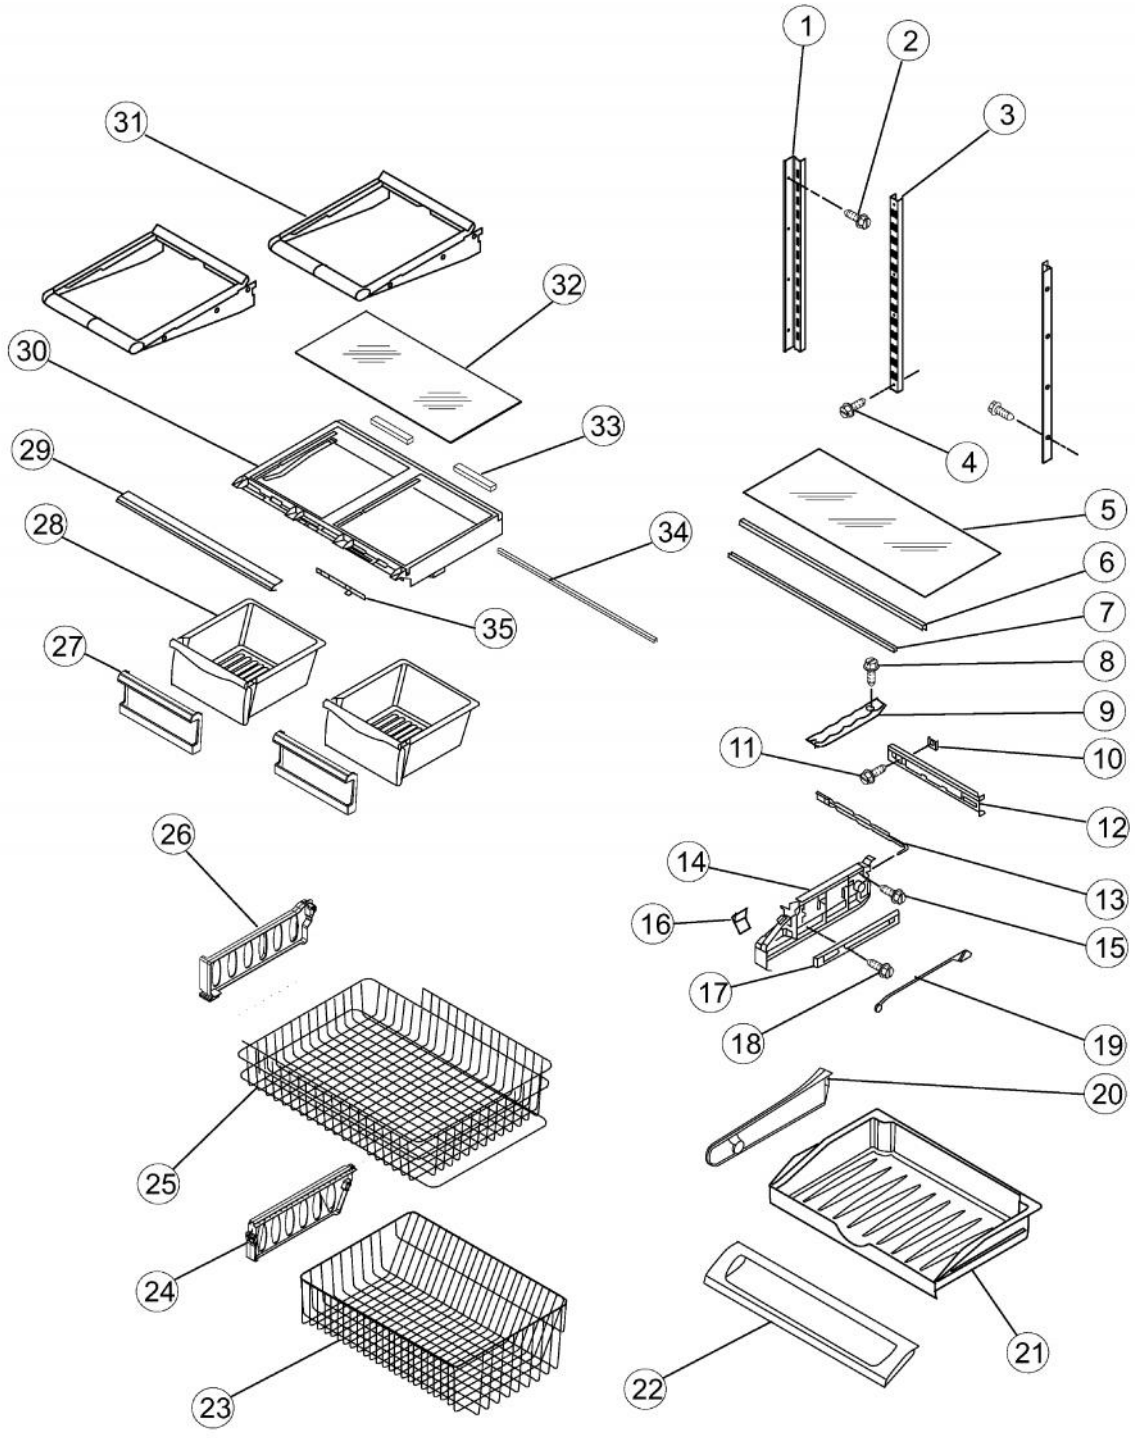

Ref #	Part Number	Qty.	Description
1	PS400105	2	RAIL, SHELF SUPPORT - RH / LH (67002489)
2	PS400042	5	SCREW, SMALL (67006400)
3	PS400104	1	RAIL, SHELF SUPPORT - CENTER (67001073)
4	017090-000	2	SCREW
5	PS400074	1	GLASS, PANTRY (67002332)
6	PS400075	2	EXTRUSION, GLASS SUPPORT (67006010)
7	017110-000	2	BRACE, PANTRY
8	PS400042	1	SCREW, SMALL (67006400)
9	PS400080	1	TRACK, DELI DRAWER (67001719)
10	017083-000	1	GASKET, PANTRY
11	PS400042	1	SCREW, SMALL (67006400)
12	PS400081	1	CONTROL HOUSING (67005625)
13	PS400083	4	TEMP CONTROL SLIDE (67003793)
14	PS400076	1	END CAP, LH PANTRY
No.	PS400077	1	END CAP, RH PANTRY
15	PS400078	4	SCREW, END CAP (67006415)
16	PS400085	1	KNOB, TEMP CONTROL (67003791)
17	011574-000	2	GLIDE, PANTRY
18	PS400013	4	SCREW, DOOR STOP (67006287)
19	PS400086	1	BAR, TEMP CONTROL (67003794)
20	017082-000	1	DIVIDER, PANTRY DRAWER
21	PS400087	1	DRAWER, PANTRY (67003530)
22	PS400088	1	LID, PANTRY (67006736)
23	017125-000	1	BASKET, FREEZER (LOWER)
24	017126-000	1	DIVIDER, LOWER BASKET
25	017129-000	1	BASKET, FREEZER (UPPER)
26	017127-000	1	DIVIDER, UPPER BASKET
27	PS400069	1	FRONT, CRISPER PAN (67005926)
28	PS400071	2	CRISPER PAN (67002659)
29	PS400072	1	EXTRUSION, CRISPER FRONT (W10231489)
30	PS400068	1	FRAME, CRISPER (67006185)
31	017076-000	4	GLIDE, PANTRY DRAWER
32	PS400067	1	GLASS, CRISPER (67006655)
33	011573-000	1	GASKET
34	PS400073	1	BRACE, CRISPER
35	017089-000	1	SLIDE, HUMIDITY CONTROL