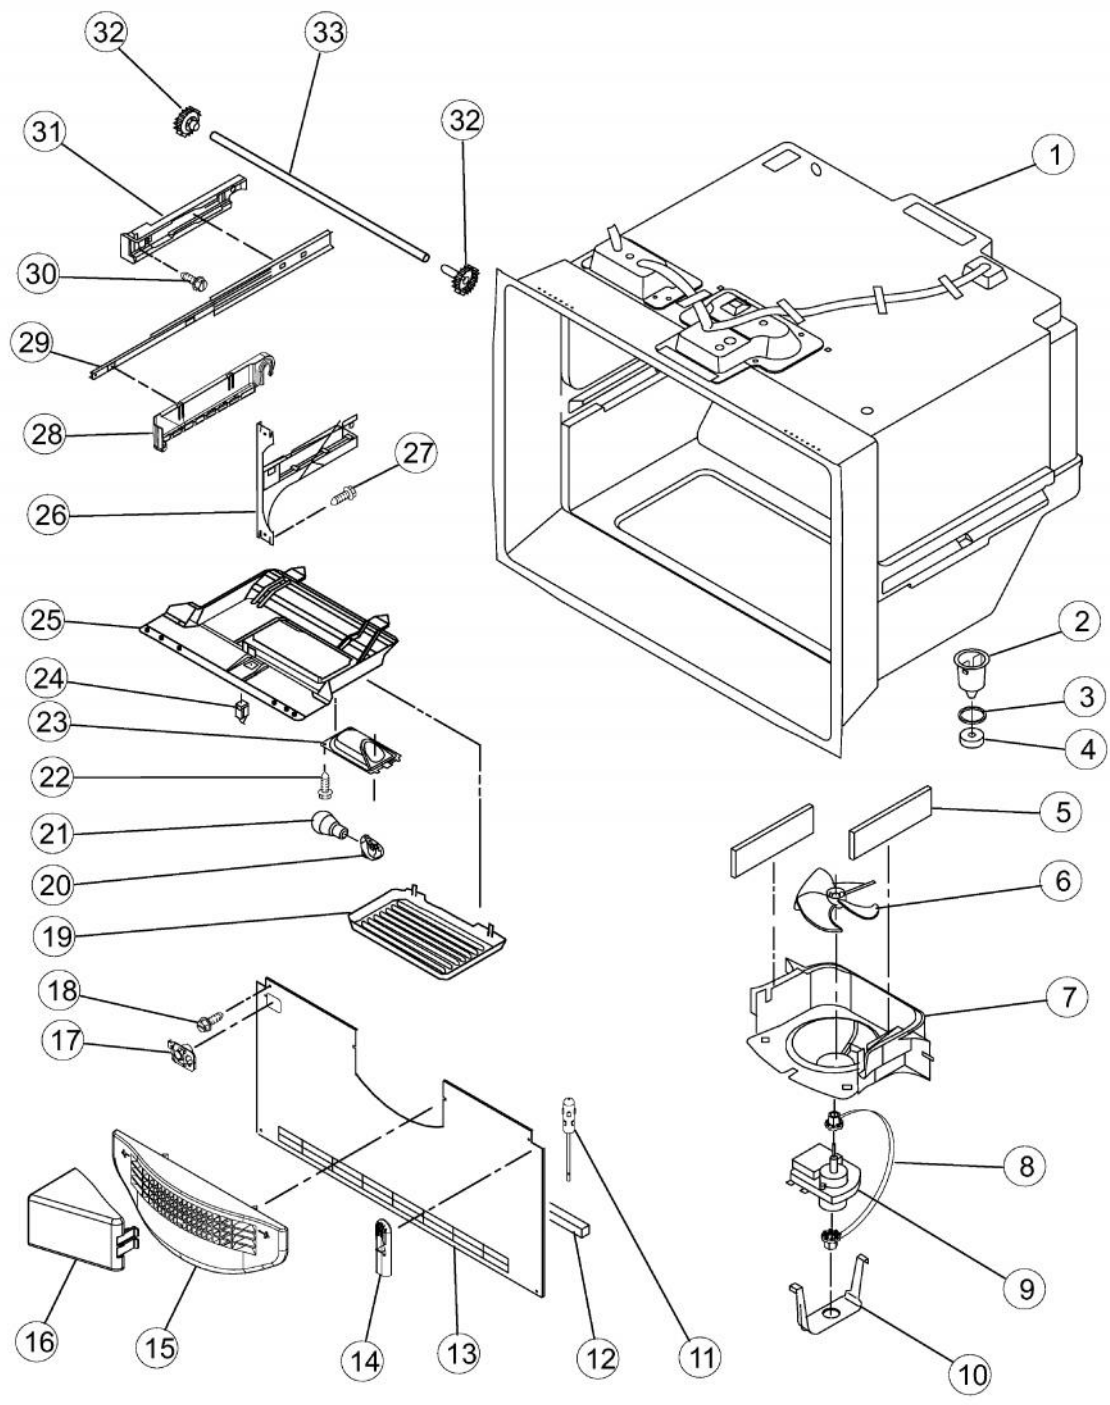

Ref #	Part Number	Qty.	Description
1	017000-000	1	COVER, RIGHT HINGE (APOLLO GREY)
2	PS400015	1	SCREW, TOP HINGE COVER (67006521)
3	PS400010	3	GEAR (LH & RH)
4	PS400183	1	COVER, WATER LINE (67003331)
5	PS400013	1	SCREW, DOOR STOP (67006287)
7	PS400181	1	CLIP, SPEED (M0114003)
8	017085-000	2	BLOCK, FILTER
8	PS400185	1	ELBOW, FILL TUBE
9	PS400006	1	HINGE, TOP RIGHT
10	PS400129	1	SCREW, SMALL (67006425)
11	017010-000	1	COVER, UNIT
12	PS400175	1	GASKET
13	PS400182	1	CLAMP, TUBE
14	017008-000	1	COVER, WATER VALVE
15	PS400187	1	DUAL TUBE SWEEP (67004101)
16	PS400186	1	ACOUSTIC FIBER (67003796)
17	011495-000	1	TUBE, DRAIN
18	011492-000	1	CLIP, DRAIN TUBE
19	017006-000	1	ROLLER ASSY., FRONT RIGHT
20	011488-000	1	BRAKE, FOOT
21	PS400282	8	SCREW, BOTTOM HINGE (67006564)
22	011494-000	1	GRILLE, TOE - BK
23	017007-000	1	ROLLER ASSY., FRONT LEFT
24	PS400024	3	SCREW, CENTER HINGE (67006380)
25	017002-000	1	HINGE CENTER, BK
26	PS400022	1	PIN, CENTER HINGE (67006642)
27	NON-SERVICEABLE	1	CABINET
28	017001-000	1	COVER, LEFT HINGE (APOLLO GREY)

Ref #	Part Number	Qty.	Description
1	017064-000	1	DOOR, FREEZER SS
2	017059-000	1	FZ, DOOR HANDLE
3	011605-000	2	SCREW, MOUNT
4	PS400213	2	MOUNT, HANDLE 67006109
5	017032-000	1	GASKET, FREEZER DOOR (BLACK)