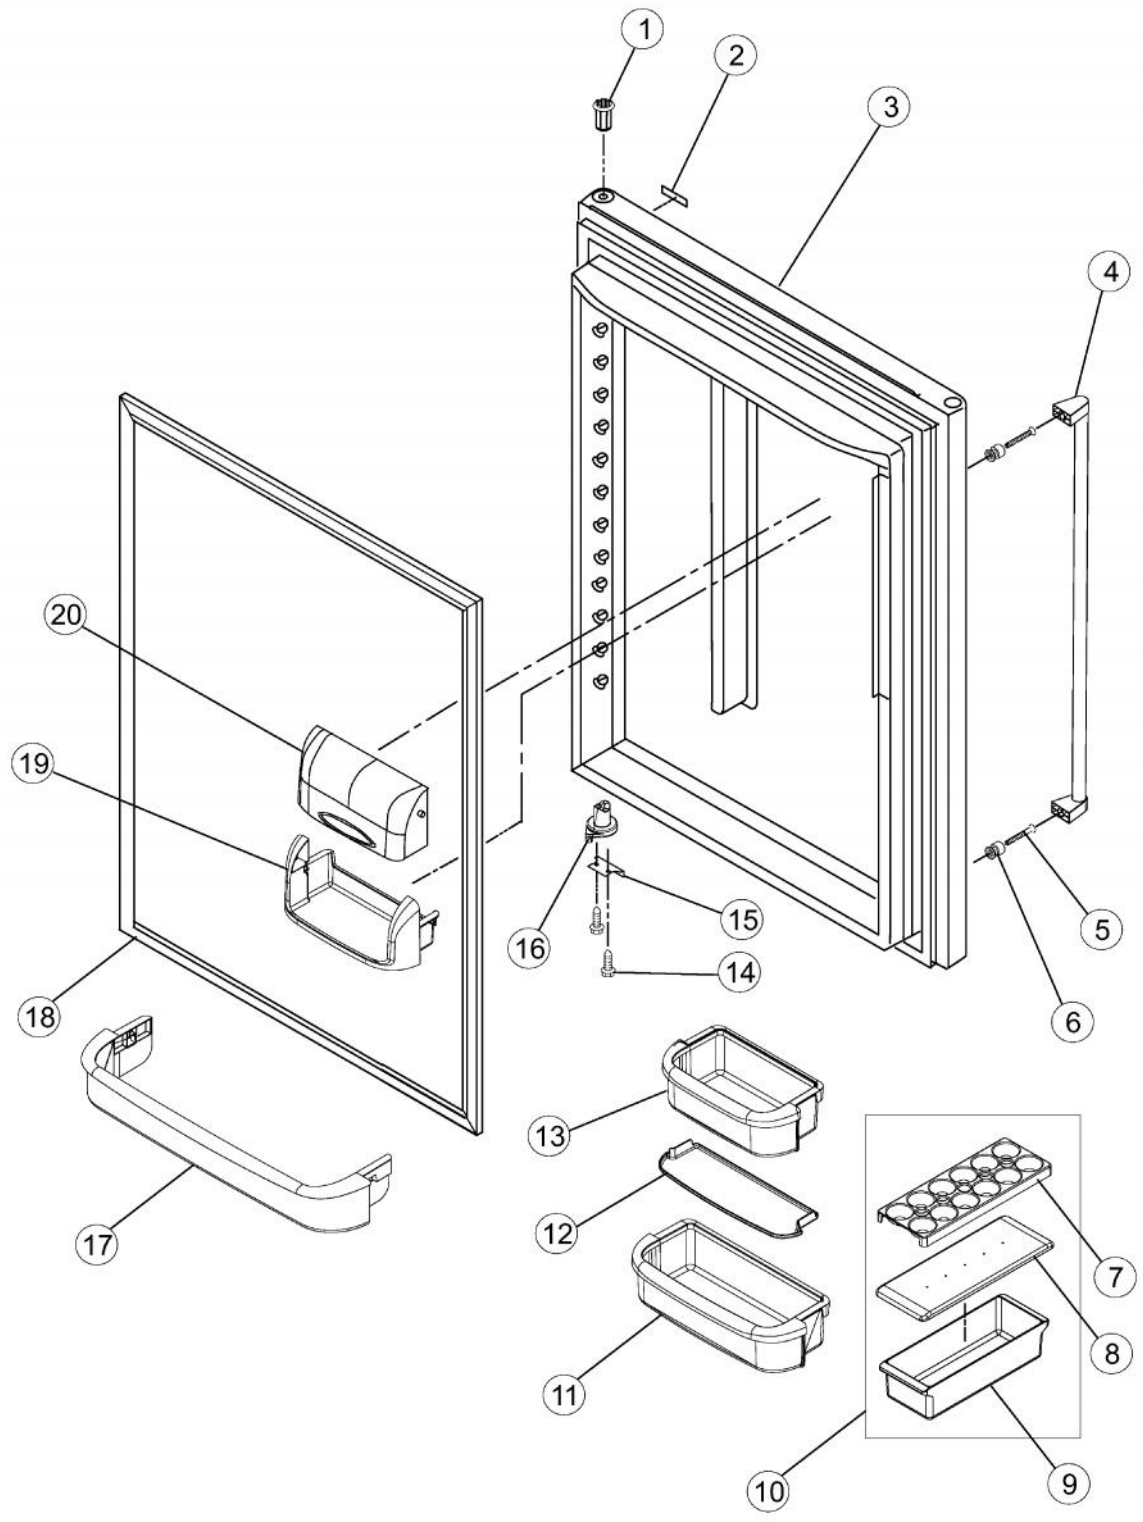

Ref #	Part Number	Qty.	Description
1	017100-000	2	BUSHING, DOOR - UPPER RIGHT (APOLLO GREY)
2	SALES ITEM	1	NAMEPLATE
3	020686-000	1	DOOR, REFRIGERATOR - RIGHT (SS)
4	017059-000	2	FZ, DOOR HANDLE
5	011605-000	2	SCREW, MOUNT
6	PS400213	1	MOUNT, HANDLE 67006109
7	N/A	1	TRAY, EGG
8	N/A	1	LID, UTILITY
9	N/A	1	BIN, UTILITY
10	PM910332	1	ACCESORY ASSY
11	017093-000	2	BUCKET, LARGE (W/GRIPPER)
12	017094-000	2	GRIPPER, LARGE
No.	PS400026	1	GRIPPER, MEDIUM (67006731)
13	017095-000	1	BUCKET, MEDIUM (W/GRIPPER)
14	PS400013	1	SCREW, DOOR STOP (67006287)
15	017023-000	1	STOP, DOOR (APOLLO GREY)
16	017103-000	1	CLOSURE, DOOR (APOLLO GREY)
17	017077-000	1	RETAINER, DOOR
18	014116-000	1	BURNER BOX, BTM, VDSC536T
19	PS400017	1	DAIRY TRAY (67001279)
20	PS400018	1	DAIRY DOOR (67006727)