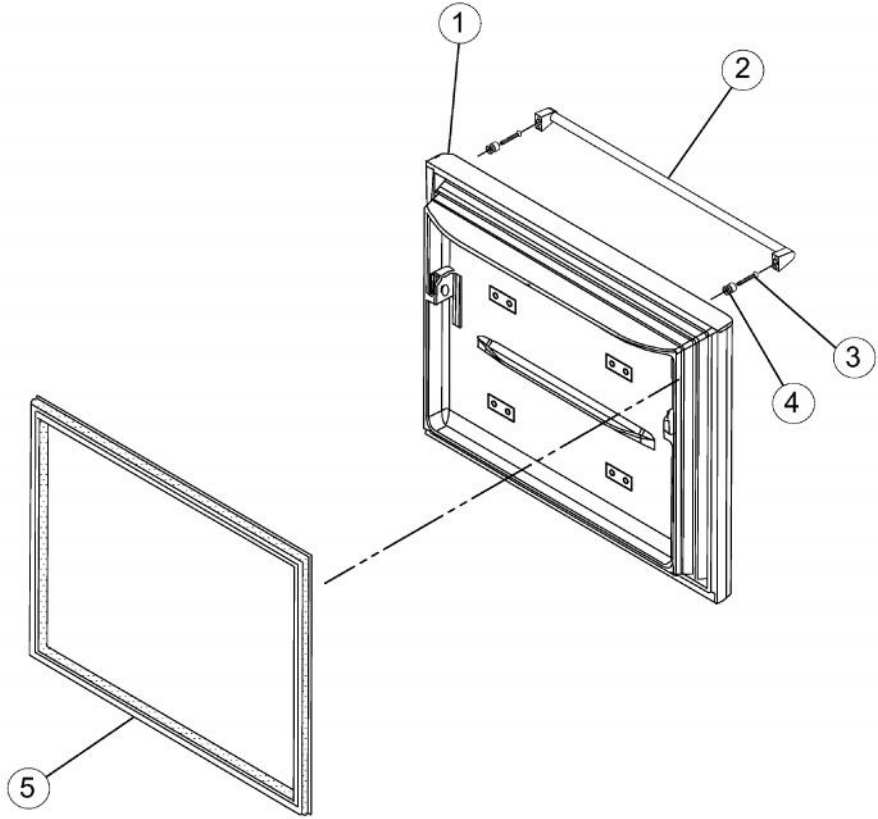

Ref #	Part Number	Qty.	Description
1	017064-000	1	DOOR, FREEZER SS
2	017059-000	1	FZ, DOOR HANDLE
3	011605-000	2	SCREW, MOUNT
4	PS400213	2	MOUNT, HANDLE 67006109
5	017032-000	1	GASKET, FREEZER DOOR (BLACK)