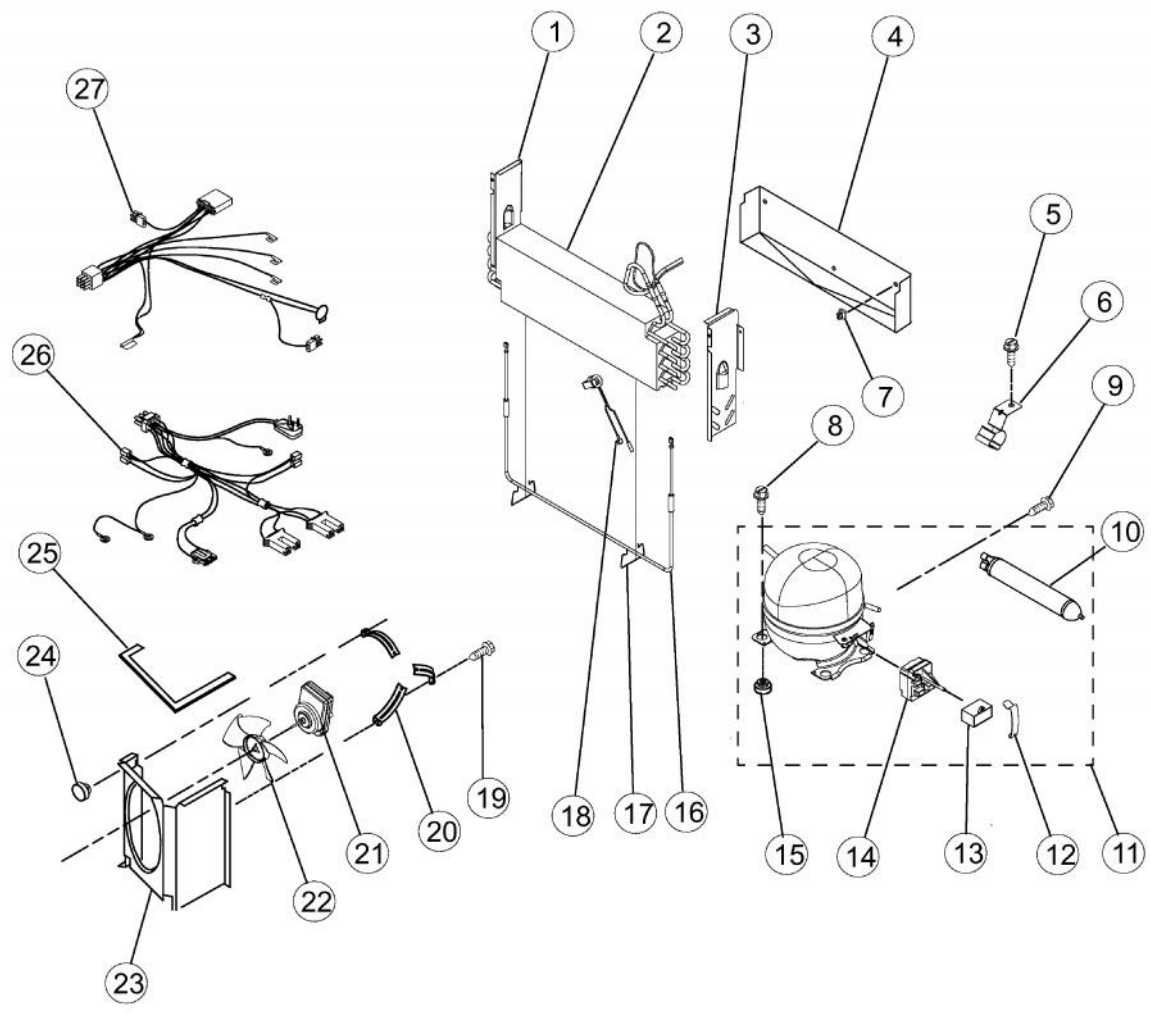

Ref #	Part Number	Qty.	Description
1	PS400134	1	DAM, LEFT RETURN (67001083)
3	PS400135	1	DAM, RIGHT RETURN (67001084)
4	017109-000	1	TRAY, DRIP
5	PS400148	1	SCREW, CLIP (67006737)
6	017056-000	1	CLIP, DRIER
7	PS400124	1	CLIP, EVAPORATOR
8	017045-000	3	SCREW (12846902)
9	PS400155	1	GROUND SCREW (67006433)
10	017063-000	1	DRIER
11	017088-000	1	COMPRESSOR KIT
12	017096-000	1	CLIP, CAPACITOR
13	017087-000	1	CAPACITOR
14	017086-000	1	RELAY, START
15	017044-000	4	GROMMET (W10169124)
16	PS400136	1	HEATER, EVAPORATOR (67002493)
17	PS400137	1	CLIP, HEATER
18	017041-000	1	THERMOSTAST, DEFROST
19	PS400170	3	SCREW, BRACKT (67004954)
20	PS400169	1	BRACKET, CONDENSER MOTOR (67004953)
21	017049-000	1	MOTOR, FAN
22	017030-000	1	BLADE, FAN
23	0170055-000	1	SHROUD
24	PS400165	3	GROMMET BRACKET (61004743)
25	017040-000	1	GASKET (61003210)
26	017050-000	1	HARNESS, UNIT W/ POWER CORD
27	017036-000	1	HARNESS, EVAP. HEATER