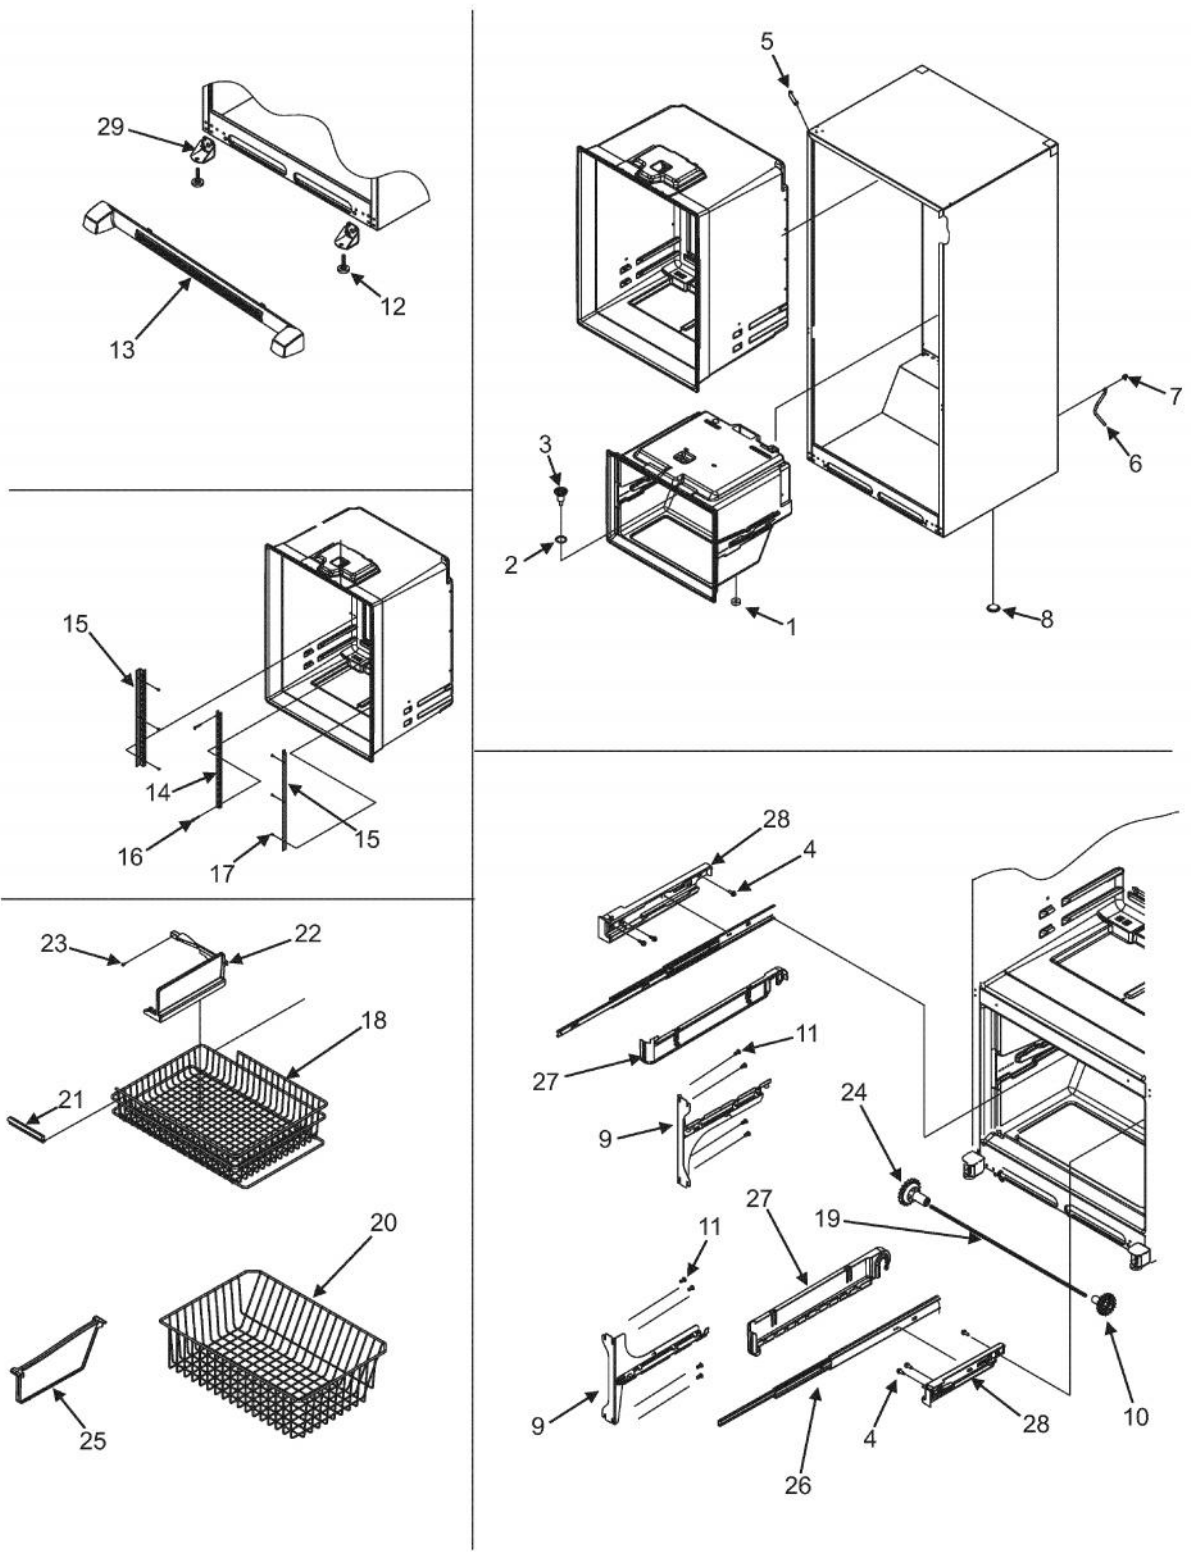

Ref #	Part Number	Qty.	Description
1	PS400044	2	LIGHT SWITCH (C3680310)
2	PS400234	1	LIGHT MODULE (67004078) VCFF/DDFF
3	PS400046	1	COVER, REFRIGERATOR LIGHT (67003897)
4	PS400047	1	MODULE, REFRIGERATOR CONTROL (67005444)
5	PS400048	1	CONTROL BOARD (W10207861)
6	PS400049	1	DAMPER COVER (67003899)
7	PS400050	1	INSERT, DAMPER COVER (67003900)
8	PS400051	2	SCREW, DAMPER BASE (67006602)
9	PS400052	1	LIGHT HOUSING (67003901)
10	PS400053	2	LIGHT SOCKET (12570701)
11	PS400054	2	LIGHT BULB (A0282812)
12	PS400055	1	KEYBOARD CONTROL
13	PS400056	1	CONTROL, DAMPER
14	PS400057	1	INSULATION, DAMPER CONTROL (67006604)
15	PS400058	1	COVER, FREEZER LIGHT (67003905)
16	PS400059	1	MODULE, FREEZER CONTROL (67003906)
17	PS400060	1	LIGHT HOUSING (67001035)
18	PS400053	1	LIGHT SOCKET (12570701)
19	PS400054	1	LIGHT BULB (A0282812)
20	PS400061	1	LIGHT SWITCH / INTERLOCK (12002646)
21	PS400062	1	SCREW, HOUSING (67006530)
22	PS400063	1	THERMISTOR
NI	PS400235	1	HARNESS, FF CONTROL (67005417) VCFF/DDFF
NI	PS400065	1	HARNESS, FZ CONTROL (67006094)

Ref #	Part Number	Qty.	Description
1	PS400015	2	SCREW, TOP HINGE COVER (67006521)
2	PS400009	1	COVER, TOP HINGE - LEFT HINGE (67006726)
3	PS400006	1	HINGE, TOP RIGHT
4	PS400094	1	CORNER COVER (67003485)
5	PS400010	6	GEAR (LH & RH)
6	PS400221	2	SHIM, HINGE
7	PS400008	1	COVER, RIGHT HINGE, BLACK
8	PS400217	1	TOP HINGE 12626908
9	PS400223	1	BLOCK, PIVOT (67003405)
10	PS400224	2	SCREW, PIVOT BLOCK (489355)
11	PS400024	2	SCREW, CENTER HINGE (67006380)
12	PS400022	2	PIN, CENTER HINGE (67006642)
13	PS400233	2	CENTER HINGE (67002027)
14	PS400362	2	ROLLER BRACKET ASSEMBLY 12580304
15	PS400097	1	PLUG, BUTTON
16	PS400096	1	CLIP, DRAIN TUBE (67001067)
17	011485-000	1	ROLLER ASSY, FRONT RT (W10130459)
18	PS400102	2	BRAKE, FOOT (67003868)
19	PS400282	2	SCREW, BOTTOM HINGE (67006564)
20	PS400150	2	SCREW, ADJUSTING ROD (67006697)
21	PS400103	1	TOE GRILLE (BLACK)
22	011487-000	1	ROLLER ASSY, FRONT LT
23	NON SERVICEABLE	1	CABINET