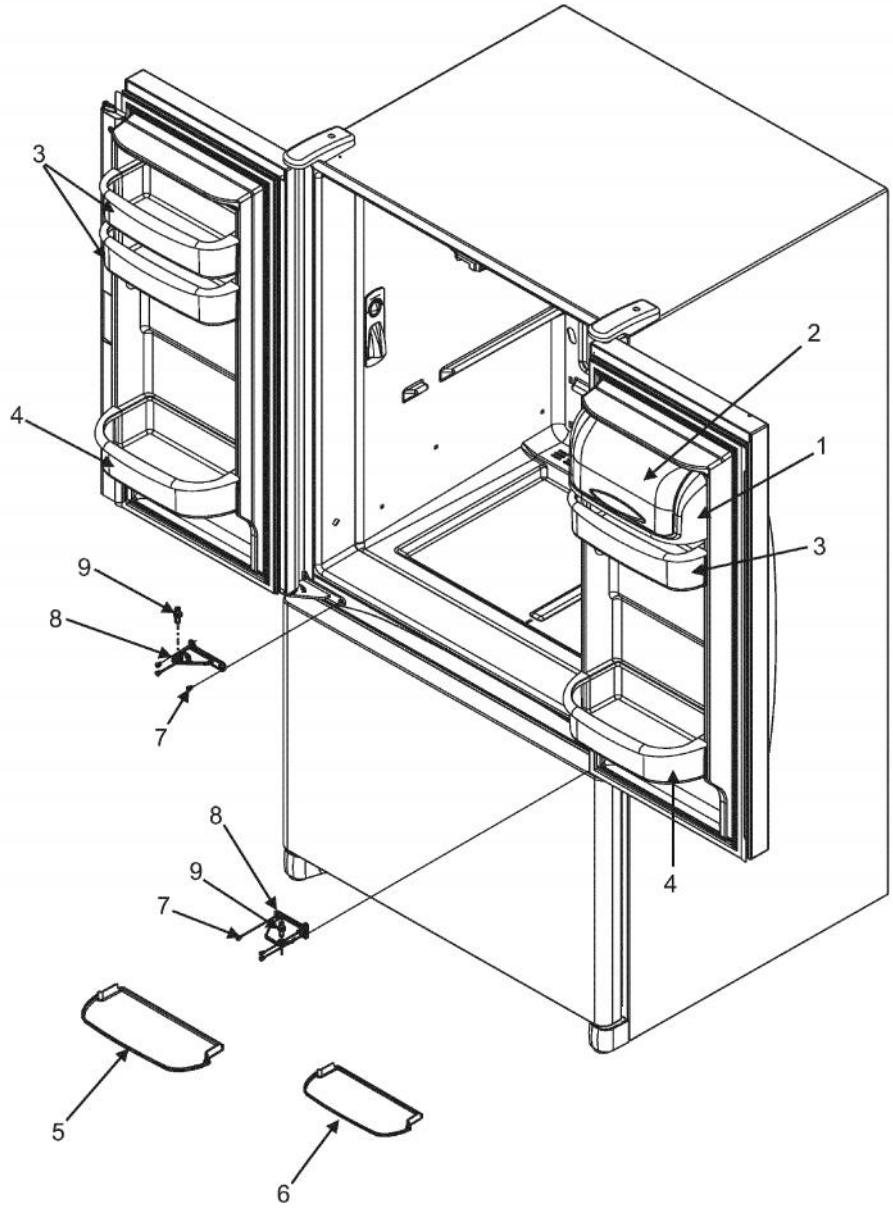

Ref #	Part Number	Qty.	Description
1	PS400017	1	DAIRY TRAY (67001279)
2	PS400018	1	DAIRY DOOR (67006727)
3	PS400025	3	BUCKET, MEDIUM (W/GRIPPER)
4	PS400231	2	REFRIGERATOR DOOR SHELF - GALLON (INC. GRIPPER) (6...
5	PS400232	1	GRIPPER, GALLON DOOR SHELF (67006789)
6	PS400026	1	GRIPPER, MEDIUM (67006731)
7	PS400024	2	SCREW, CENTER HINGE (67006380)
8	PS400233	2	CENTER HINGE (67002027)
9	PS400022	2	PIN, CENTER HINGE (67006642)