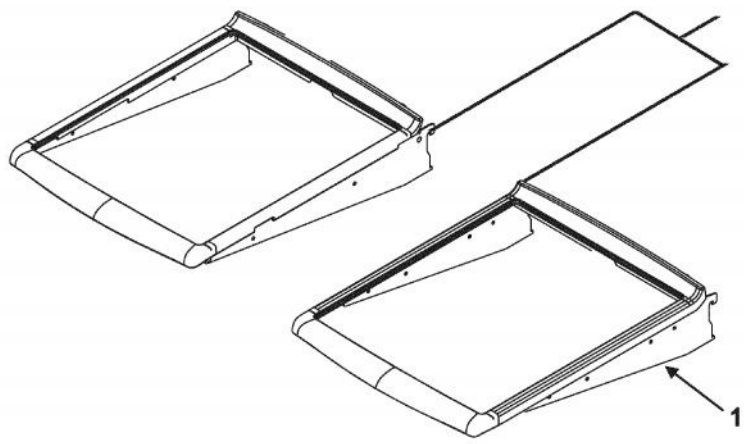

Ref #	Part Number	Qty.	Description
1	PS400090	1	GASKET, DRAIN TUBE
2	PS400091	1	SEAL, O-RING
3	PS400092	1	FUNNEL, DRAIN
4	PS400093	6	SCREW, ADAPTER (67006406)
5	PS400094	1	CORNER COVER (67003485)
6	PS400095	1	DRAIN TUBE (67001066)
7	PS400096	1	CLIP, DRAIN TUBE (67001067)
8	PS400097	1	PLUG, BUTTON
9	PS400098	1	BRACKET, DRAWER SLIDE - LH (12812503WD)
NI	PS400099	1	BRACKET, DRAWER SLIDE - RH (67004733)
10	PS400100	1	GEAR (LH / RH)
11	PS400101	8	SCREW, BRACKET (67006473)
12	PS400102	2	BRAKE, FOOT (67003868)
13	PS400103	1	TOE GRILLE (BLACK)
14	PS400104	1	RAIL, SHELF SUPPORT - CENTER (67001073)
15	PS400105	2	RAIL, SHELF SUPPORT - RH / LH (67002489)
16	PS400106	2	SCREW, CENTER RAIL (67006360)
17	PS400042	6	SCREW, SMALL (67006400)
18	PS400107	1	UPPER FREEZER BASKET (67004988)
19	PS400108	1	SHAFT, RACK (67004017)
20	PS400109	1	LOWER FREEZER BASKET (67006026)
21	PS400110	1	HANDLE, BASKET (10508506)
22	PS400111	1	DIVIDER, UPPER BASKET (67004127)
23	PS400112	1	SCREW, UPPER DIVIDER (67006608)
24	PS400113	1	GEAR, LEFT TRACK
25	PS400114	1	DIVIDER, LOWER BASKET (67004812)
26	PS400115	2	DRAWER SLIDE (12002684)
27	PS400116	1	BASKET CRADLE - LEFT TRACK (67004728)
NI	PS400117	1	BASKET CRADLE - RIGHT TRACK (67004729)
28	PS400118	1	ADAPTER - LEFT TRACK (67004971)
NI	PS400119	1	ADAPTER RIGHT TRACK (67004972)
29	PS400120	2	BRACKET, FOOT CABINET (67007174)
NI	PS400121	1	SCREW, BRACKET (67006491)