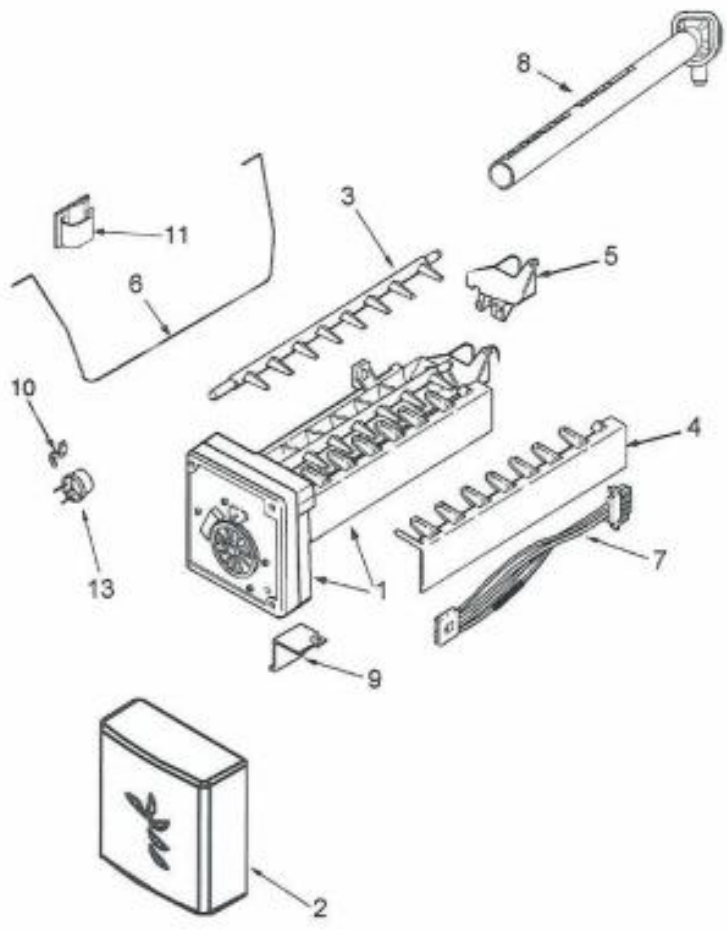

Ref #	Part Number	Qty.	Description
1	PS400196	1	ICE MAKER ASSEMBLY
NI	PS400197	1	BRACKET, ICE MAKER (67002823)
NI	PS400013	1	SCREW, DOOR STOP (67006287)
2	PS400198	1	COVER, ICE MAKER (67004710)
3	PS400199	1	ICE EJECTOR
4	PS400200	1	ICE STRIPPER
5	PS400201	1	WATER INLET (95100-1)
6	PS400202	1	IM SHUTOFF ARM (67004028)
7	PS400203	1	HARNESS, ICE MAKER (W10146389)
8	PS400185	1	ELBOW, FILL TUBE
9	PS400204	1	BRACKET, MODULE AND HEATER (95107-1)
NI	PS400205	1	SCREW, BRACKET (95108-1)
10	PS400206	1	RETAINER, THERMOSTAST (95104-1)
11	PS400180	1	CLIP
NI	PS400207	1	ICE PAN (67001255)
13	N/A	1	MUST ORDER PS400196
NI	PS400208	1	COUPLING (10244904)
NI	PS400209	1	ICE MAKER HOOK UP KIT (R0131235)