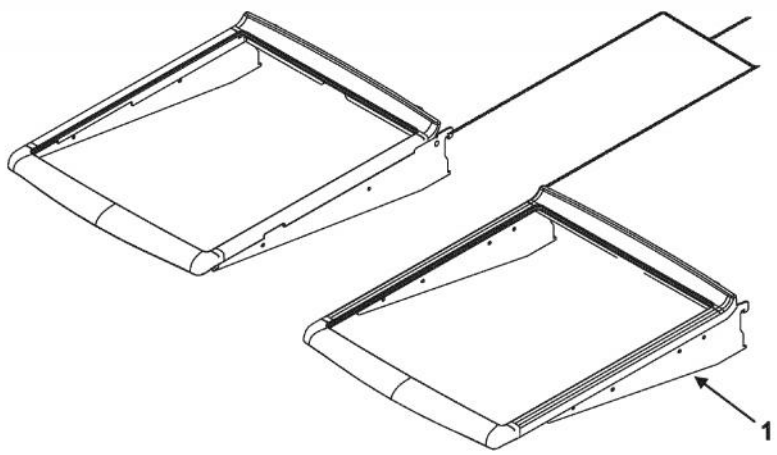

Ref #	Part Number	Qty.	Description
1	PS400090	1	GASKET, DRAIN TUBE
2	PS400091	1	SEAL, O-RING
3	PS400092	1	FUNNEL, DRAIN
4	PS400093	6	SCREW, ADAPTER (67006406)
5	PS400094	1	CORNER COVER (67003485)
6	PS400095	1	DRAIN TUBE (67001066)
7	PS400096	1	CLIP, DRAIN TUBE (67001067)
8	PS400097	1	PLUG, BUTTON
9	PS400098	1	BRACKET, DRAWER SLIDE - LH (12812503WD)
NI	PS400099	1	BRACKET, DRAWER SLIDE - RH (67004733)
10	PS400100	1	GEAR (LH / RH)
11	PS400101	8	SCREW, BRACKET (67006473)
12	PS400102	2	BRAKE, FOOT (67003868)
13	PS400103	1	TOE GRILLE (BLACK)
14	PS400104	1	RAIL, SHELF SUPPORT - CENTER (67001073)
15	PS400105	2	RAIL, SHELF SUPPORT - RH / LH (67002489)
16	PS400106	2	SCREW, CENTER RAIL (67006360)
17	PS400042	6	SCREW, SMALL (67006400)
18	PS400107	1	UPPER FREEZER BASKET (67004988)
19	PS400108	1	SHAFT, RACK (67004017)
20	PS400109	1	LOWER FREEZER BASKET (67006026)
21	PS400110	1	HANDLE, BASKET (10508506)
22	PS400111	1	DIVIDER, UPPER BASKET (67004127)
23	PS400112	1	SCREW, UPPER DIVIDER (67006608)
24	PS400113	1	GEAR, LEFT TRACK
25	PS400114	1	DIVIDER, LOWER BASKET (67004812)
26	PS400115	2	DRAWER SLIDE (12002684)
27	PS400116	1	BASKET CRADLE - LEFT TRACK (67004728)
NI	PS400117	1	BASKET CRADLE - RIGHT TRACK (67004729)
28	PS400118	1	ADAPTER - LEFT TRACK (67004971)
NI	PS400119	1	ADAPTER RIGHT TRACK (67004972)
29	PS400120	2	BRACKET, FOOT CABINET (67007174)
NI	PS400121	1	SCREW, BRACKET (67006491)