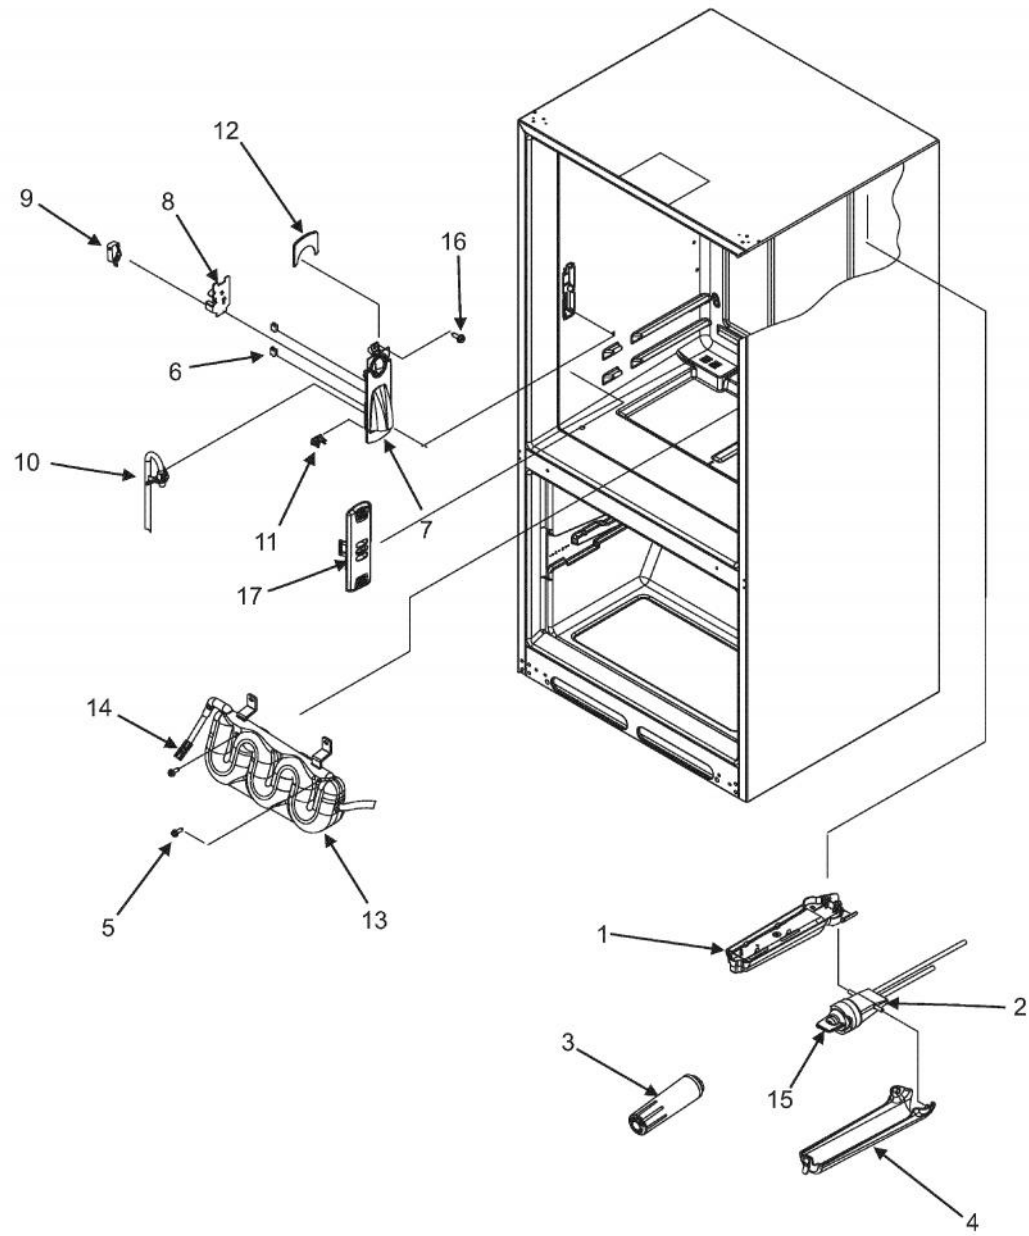

Ref #	Part Number	Qty.	Description
1	PS400029	1	FILTER BACKING PLATE (67001668)
2	PS400030	1	WATER FILTER HEAD (W/TUBING) (67006524)
3	SALES ITEM	1	WATER FILTER
4	PS400031	1	COVER, FILTER
5	PS400013	2	SCREW, DOOR STOP (67006287)
6	PS400032	2	FACADE CLIP (B8390302)
7	PS400033	1	FACADE DISPENSER (W10158503)
8	PS400034	1	SWITCH PLATE (67002742)
9	PS400035	1	SWITCH, LIMIT
10	PS400036	1	WATER LINE GUIDE (67002743)
11	PS400037	1	WATER LINE CLIP (67002816)
12	PS400038	1	TOP, FACADE DISPENSER (67006733)
13	PS400039	1	WATER TANK (W10153959)
14	PS400040	1	UNION (5/16 X 5/16)
15	PS400041	1	BYPASS PLUG (12664501)
16	PS400042	1	SCREW, SMALL (67006400)
17	PS400043	1	COVER, CHILLER VENT (67006111)