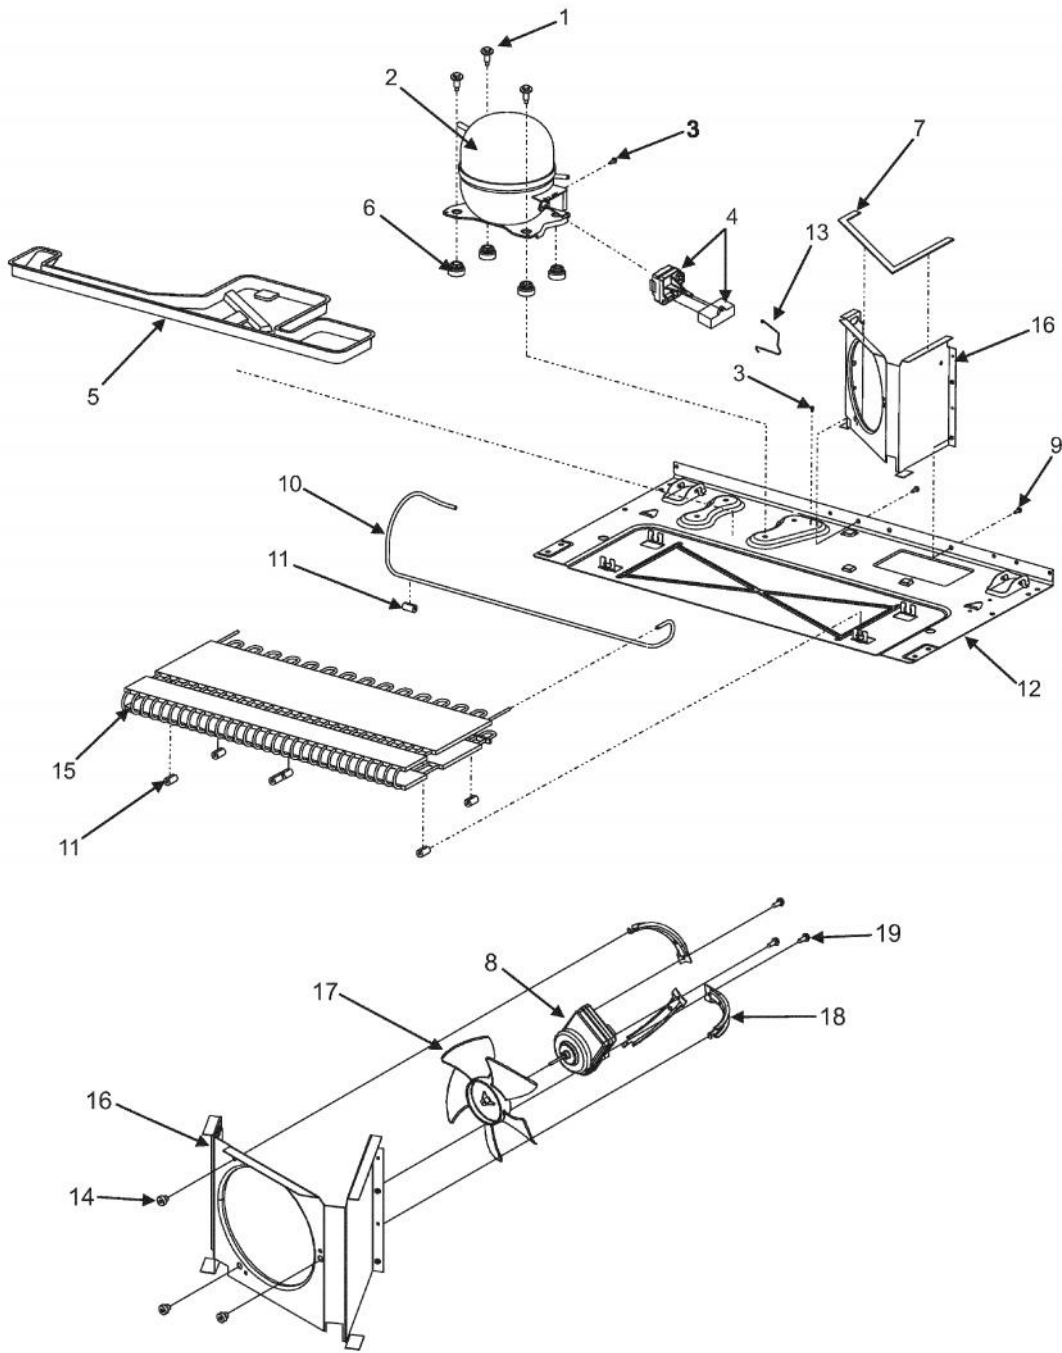

Ref #	Part Number	Qty.	Description
1	PS400153	3	SCREW, COMPRESSOR (67006432)
2	PS400154	1	COMPRESSOR KIT (8201555)
3	PS400155	2	GROUND SCREW (67006433)
4	PS400156	1	OVERLOAD AND RELAY W/CAPICITOR (67005560)
5	PS400157	1	DRAIN PAN (67007175)
6	PS400158	4	GROMMET, COMPRESSOR (67003493)
7	PS400159	1	SEAL, CONDENSER SHROUD (61003210)
8	PS400160	1	MOTOR, CONDENSER FAN (67004432)
9	PS400129	2	SCREW, SMALL (67006425)
10	PS400161	1	DISCHARGE TUBE (67004700)
11	PS400162	1	GROMMET CONDENSER (67005680)
12	PS400163	1	BASE PAN (67005889)
13	PS400164	1	BALE STRAP (12576801)
14	PS400165	3	GROMMET BRACKET (61004743)
15	PS400166	1	CONDENSER (67006131)
16	PS400167	2	SHROUD, CONDENSER FAN (67001090)
17	PS400168	1	BLADE, CONDENSER FAN (67004952)
18	PS400169	1	BRACKET, CONDENSER MOTOR (67004953)
19	PS400170	3	SCREW, BRACKT (67004954)
NI	PS400171	1	HARNESS, MC (67005435)