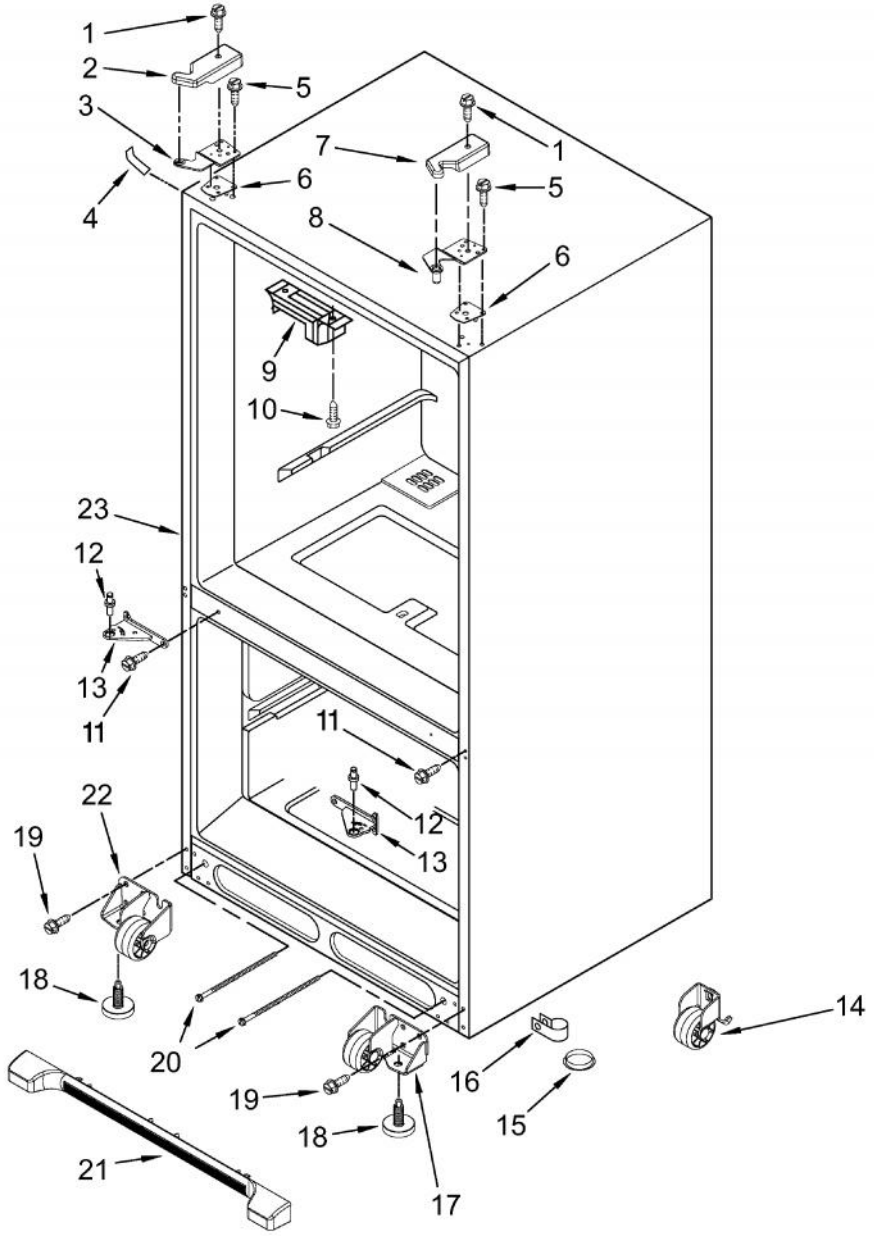

Ref #	Part Number	Qty.	Description
1	PS400044	2	LIGHT SWITCH (C3680310)
2	PS400234	1	LIGHT MODULE (67004078) VCFF/DDFF
3	PS400046	1	COVER, REFRIGERATOR LIGHT (67003897)
4	PS400047	1	MODULE, REFRIGERATOR CONTROL (67005444)
5	PS400048	1	CONTROL BOARD (W10207861)
6	PS400049	1	DAMPER COVER (67003899)
7	PS400050	1	INSERT, DAMPER COVER (67003900)
8	PS400051	2	SCREW, DAMPER BASE (67006602)
9	PS400052	1	LIGHT HOUSING (67003901)
10	PS400053	2	LIGHT SOCKET (12570701)
11	PS400054	2	LIGHT BULB (A0282812)
12	PS400055	1	KEYBOARD CONTROL
13	PS400056	1	CONTROL, DAMPER
14	PS400057	1	INSULATION, DAMPER CONTROL (67006604)
15	PS400058	1	COVER, FREEZER LIGHT (67003905)
16	PS400059	1	MODULE, FREEZER CONTROL (67003906)
17	PS400060	1	LIGHT HOUSING (67001035)
18	PS400053	1	LIGHT SOCKET (12570701)
19	PS400054	1	LIGHT BULB (A0282812)
20	PS400061	1	LIGHT SWITCH / INTERLOCK (12002646)
21	PS400062	1	SCREW, HOUSING (67006530)
22	PS400063	1	THERMISTOR
NI	PS400235	1	HARNESS, FF CONTROL (67005417) VCFF/DDFF
NI	PS400065	1	HARNESS, FZ CONTROL (67006094)

Ref #	Part Number	Qty.	Description
1	PS400015	2	SCREW, TOP HINGE COVER (67006521)
2	PS400009	1	COVER, TOP HINGE - LEFT HINGE (67006726)
3	PS400006	1	HINGE, TOP RIGHT
4	PS400094	1	CORNER COVER (67003485)
5	PS400010	6	GEAR (LH & RH)
6	PS400221	2	SHIM, HINGE
7	PS400008	1	COVER, RIGHT HINGE, BLACK
8	PS400217	1	TOP HINGE 12626908
9	PS400223	1	BLOCK, PIVOT (67003405)
10	PS400224	2	SCREW, PIVOT BLOCK (489355)
11	PS400024	2	SCREW, CENTER HINGE (67006380)
12	PS400022	2	PIN, CENTER HINGE (67006642)
13	PS400233	2	CENTER HINGE (67002027)
14	PS400362	2	ROLLER BRACKET ASSEMBLY 12580304
15	PS400097	1	PLUG, BUTTON
16	PS400096	1	CLIP, DRAIN TUBE (67001067)
17	011485-000	1	ROLLER ASSY, FRONT RT (W10130459)
18	PS400102	2	BRAKE, FOOT (67003868)
19	PS400282	2	SCREW, BOTTOM HINGE (67006564)
20	PS400150	2	SCREW, ADJUSTING ROD (67006697)
21	PS400103	1	TOE GRILLE (BLACK)
22	011487-000	1	ROLLER ASSY, FRONT LT
23	NON SERVICEABLE	1	CABINET