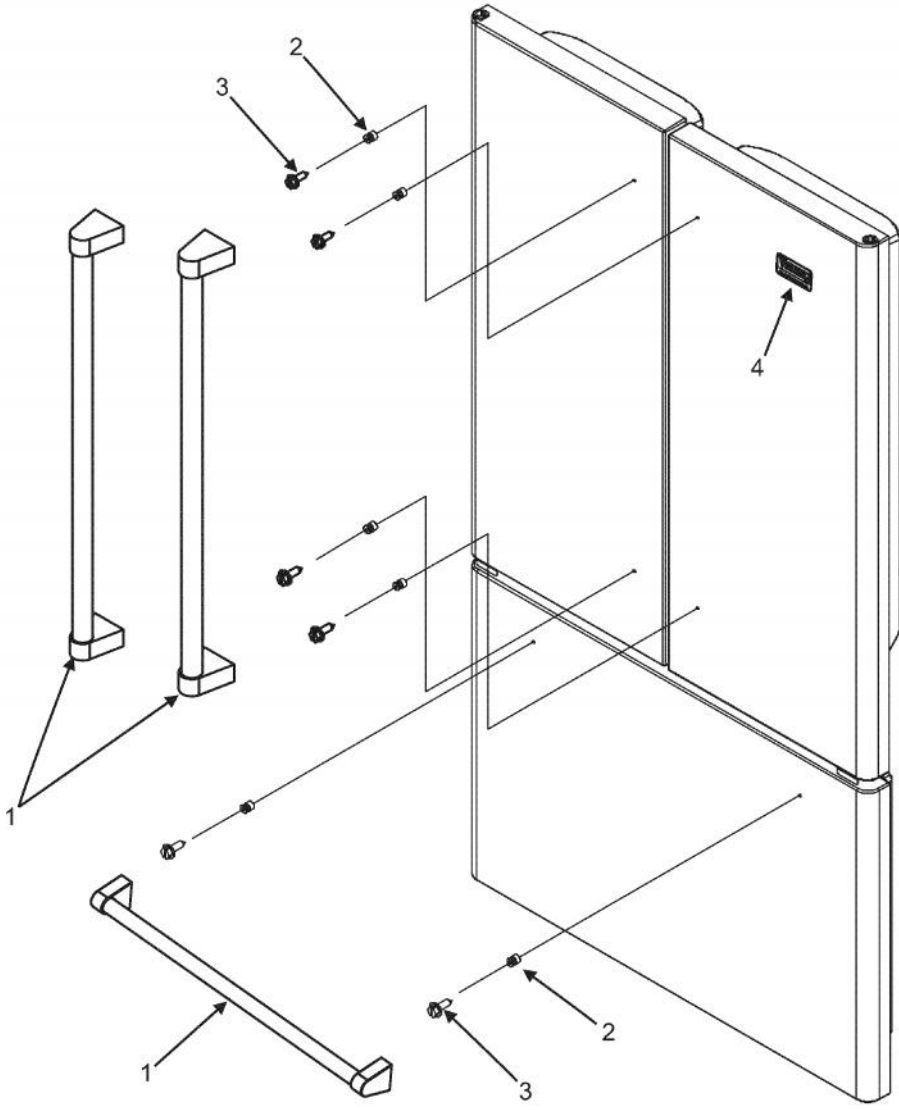

Ref #	Part Number	Qty.	Description
1	PS400429	3	DOOR HANDLE - SS
NI	PS400236	6	SCREW, SET (67006776) VCFF/DDFF
2	PS400213	6	MOUNT, HANDLE 67006109
3	PS400212	6	SCREW, HANDLE 340184
4	PS400430	1	PRO LOGO (67006680)