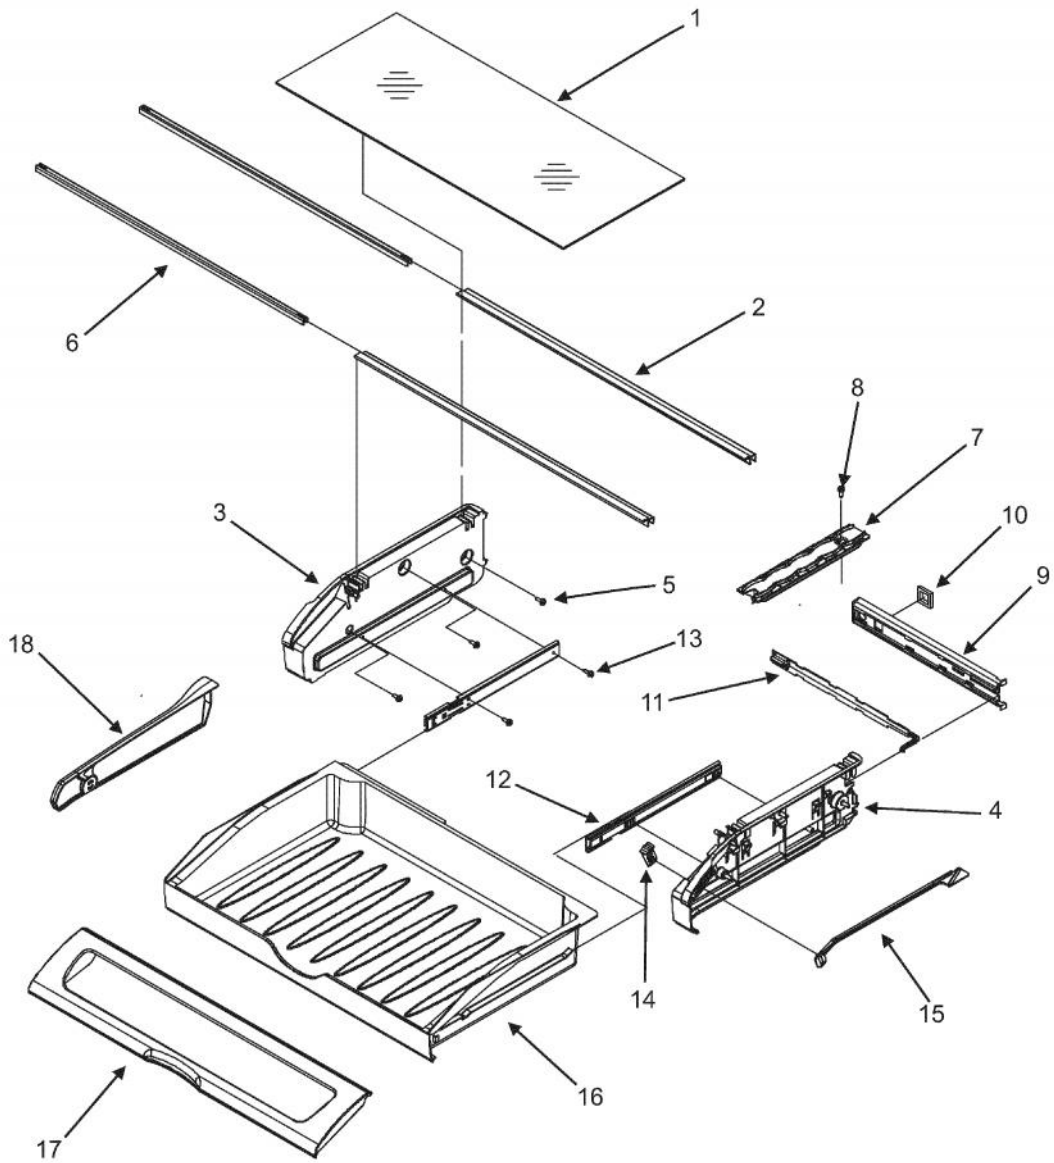

Ref #	Part Number	Qty.	Description
1	PS400074	1	GLASS, PANTRY (67002332)
2	PS400075	2	EXTRUSION, GLASS SUPPORT (67006010)
3	PS400076	1	END CAP, LH PANTRY
4	PS400077	1	END CAP, RH PANTRY
5	PS400078	1	SCREW, END CAP (67006415)
6	PS400079	2	BRACE, PANTRY (67002330)
7	PS400080	1	TRACK, DELI DRAWER (67001719)
8	PS400042	1	SCREW, SMALL (67006400)
9	PS400081	1	CONTROL HOUSING (67005625)
10	PS400082	1	GASKET, PANTRY (67002329)
11	PS400083	1	TEMP CONTROL SLIDE (67003793)
12	PS400084	2	GLIDE, PANTRY DRAWER (67007026)
13	PS400013	1	SCREW, DOOR STOP (67006287)
14	PS400085	1	KNOB, TEMP CONTROL (67003791)
15	PS400086	1	BAR, TEMP CONTROL (67003794)
16	PS400087	1	DRAWER, PANTRY (67003530)
17	PS400088	1	LID, PANTRY (67006736)
18	PS400089	1	DIVIDER, PANTRY (67002321)