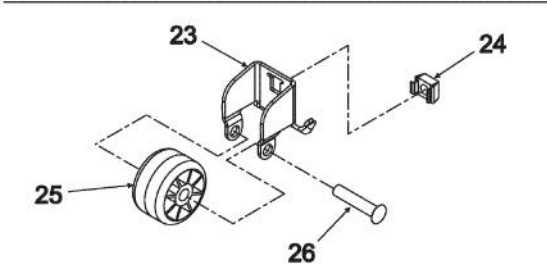

Ref #	Part Number	Qty.	Description
1	PS400122	1	AIR GRILLE - FREEZER (67006609)
2	PS400123	1	DRIP TRAY, E-CT (67002490)
3	PS400124	2	CLIP, EVAPORATOR
4	PS400125	1	COVER, EVAPORATOR (67005873)
5	PS400126	1	GASKET (A3189396)
6	PS400127	2	SCREW, ADJUSTABLE ROLLER (67006611)
7	PS400128	2	ROLLER BRACKET ASSEMBLY (12580304)
8	PS400129	7	SCREW, SMALL (67006425)
9	PS400130	3	SCREW (67006573)
10	PS400131	1	CLIP, DRIER (10547002)
11	PS400132	1	DRIER (B2150504)
12	PS400133	1	EVAPORATOR KIT (INC. EVAP, HT. SHLD, & INST.) (12002041)
13	PS400134	1	DAM, LEFT RETURN (67001083)
14	PS400135	1	DAM, RIGHT RETURN (67001084)
15	PS400136	1	HEATER, EVAPORATOR (67002493)
16	PS400137	1	CLIP, HEATER
17	PS400138	1	SHROUD, EVAPORATOR FAN (67002777)
18	PS400139	1	MOTOR, EVAPORATOR FAN (67003636)
19	PS400140	1	CLIP, EVAPORATOR MOTOR (67005633)
20	PS400141	1	GROMMET, FAN MOTOR (67002780)
21	PS400142	1	FAN, EVAPORATOR
22	PS400143	1	FOAM GASKET (67001291)
23	PS400144	1	ROLLER BRACKET (12456801)
24	PS400145	1	SPEED NUT (M0286708)
25	PS400146	1	ROLLER (67005127)
26	PS400147	1	RIVET (M1205302)
27	PS400148	1	SCREW, CLIP (67006737)
28	PS400013	2	SCREW, DOOR STOP (67006287)
29	PS400063	1	THERMISTOR
30	PS400149	1	COVER, FREEZER THERMISTOR (67003924)
31	PS400150	1	SCREW, ADJUSTING ROD (67006697)
NI	PS400151	1	DEFROST THERMOSTAT (67003426)
NI	PS400152	1	HARNES, EVAPORATOR HEATER (67005574)