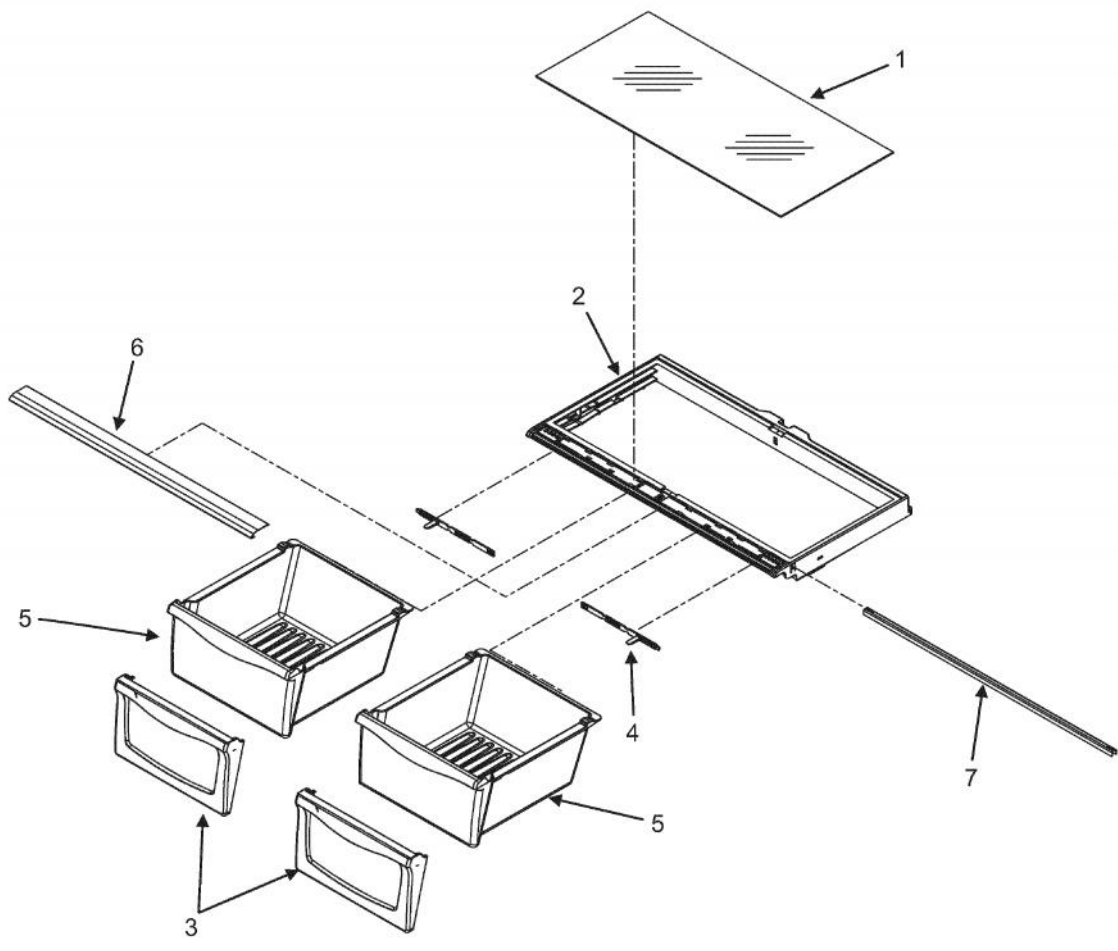

Ref #	Part Number	Qty.	Description
1	PS400067	1	GLASS, CRISPER (67006655)
2	PS400068	1	FRAME, CRISPER (67006185)
3	PS400069	3	FRONT, CRISPER PAN (67005926)
4	PS400070	2	SLIDE, HUMIDITY CONTROL (Y67001287)
5	PS400071	2	CRISPER PAN (67002659)
6	PS400072	1	EXTRUSION, CRISPER FRONT (W10231489)
7	PS400073	1	BRACE, CRISPER