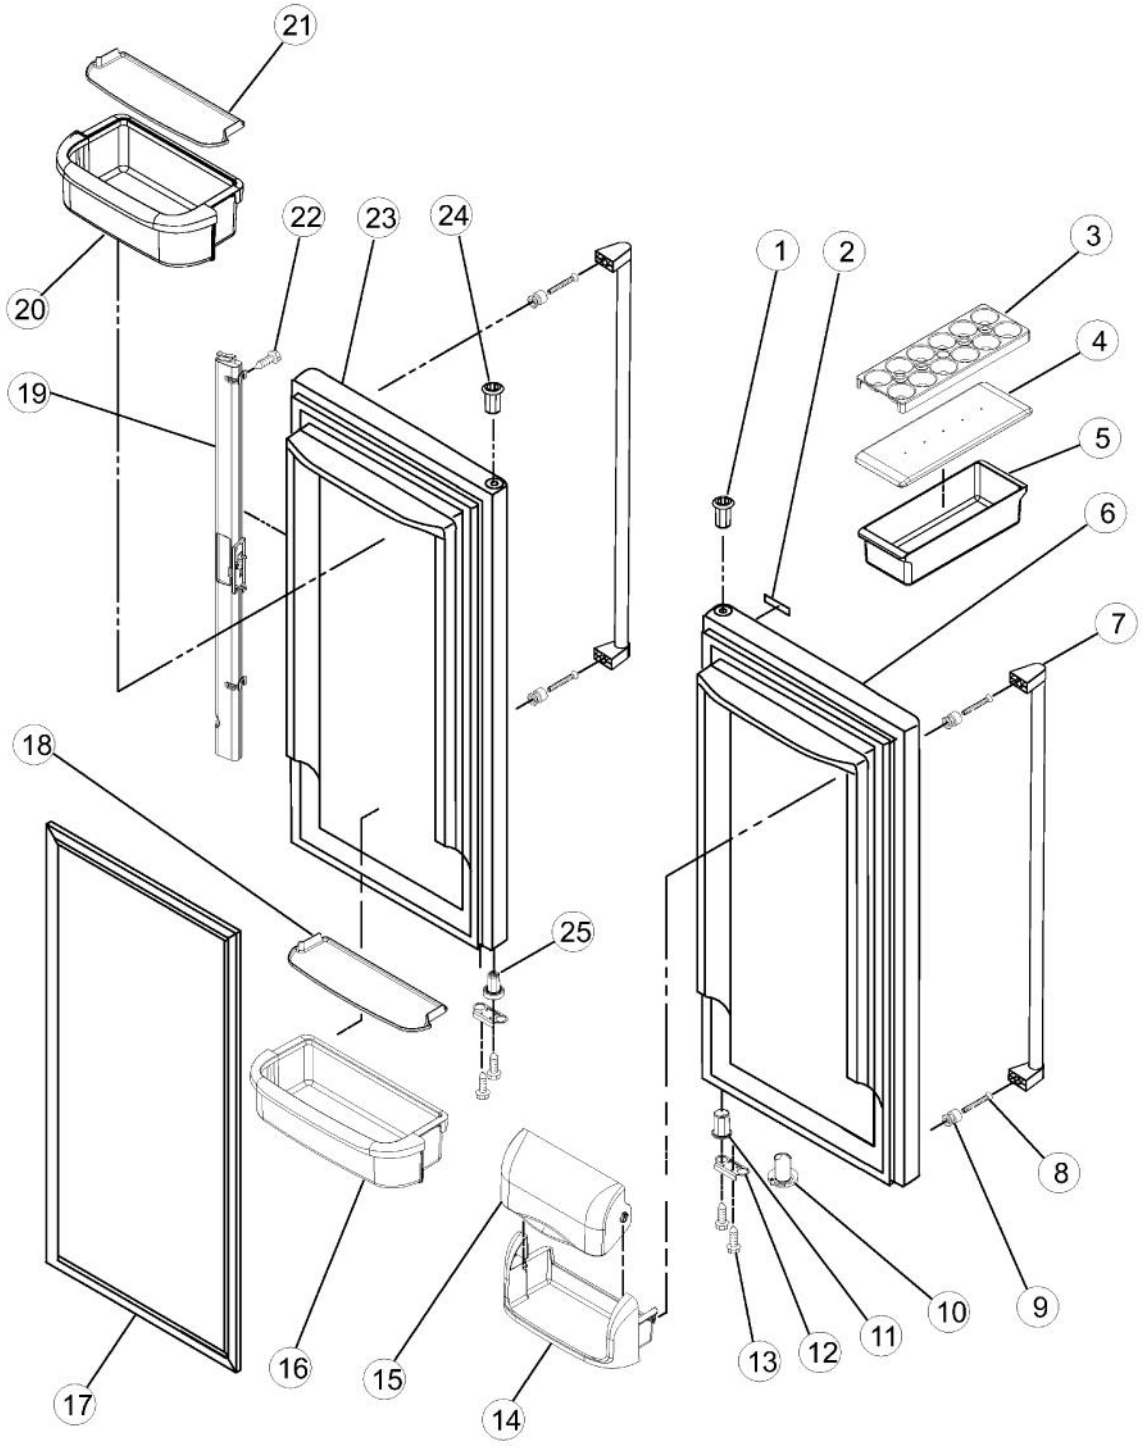

Ref #	Part Number	Qty.	Description
1	017100-000	1	BUSHING, DOOR - UPPER RIGHT (APOLLO GREY)
2	021569-000	1	NAMEPLATE (CONTACT VIKING)
3	017162-000	1	TRAY, EGG
4	017098-000	1	LID, UTILITY
5	017097-000	1	BIN, UTILITY
6	017156-000	1	REF. DOOR, RH, SS
7	017059-000	1	FZ, DOOR HANDLE
8	011605-000	4	SCREW, MOUNT
9	PS400213	4	MOUNT, HANDLE 67006109
10	017103-000	1	CLOSURE, DOOR (APOLLO GREY)
11	017158-000	1	BUSHING, DOOR (BOTTOM RIGHT)
12	017023-000	1	STOP, DOOR (APOLLO GREY)
13	PS400013	4	SCREW, DOOR STOP (67006287)
14	PS400017	1	DAIRY TRAY (67001279)
15	PS400018	1	DAIRY DOOR (67006727)
16	PS400231	1	REFRIGERATOR DOOR SHELF - GALLON (INC. GRIPPER) (6...
17	017157-000	2	GASKET, DOOR (APOLLO GREY)
18	PS400232	1	GRIPPER, GALLON DOOR SHELF (67006789)
19	017160-000	1	MULLION, DOOR (APOLLO GREY)
20	017095-000	3	BUCKET, MEDIUM (W/GRIPPER)
21	PS400026	1	GRIPPER, MEDIUM (67006731)
22	PS400220	1	SCREW, MULLION 67006786
23	017155-000	1	DOOR, REF LEFT (SS)
24	017161-000	1	BUSHING, DOOR - UPPER LEFT (APOLLO GREY)
25	017159-000	1	BUSHING, DOOR (BOTTOM LEFT)
NI	PM910332	1	ACCESSORY ASSY