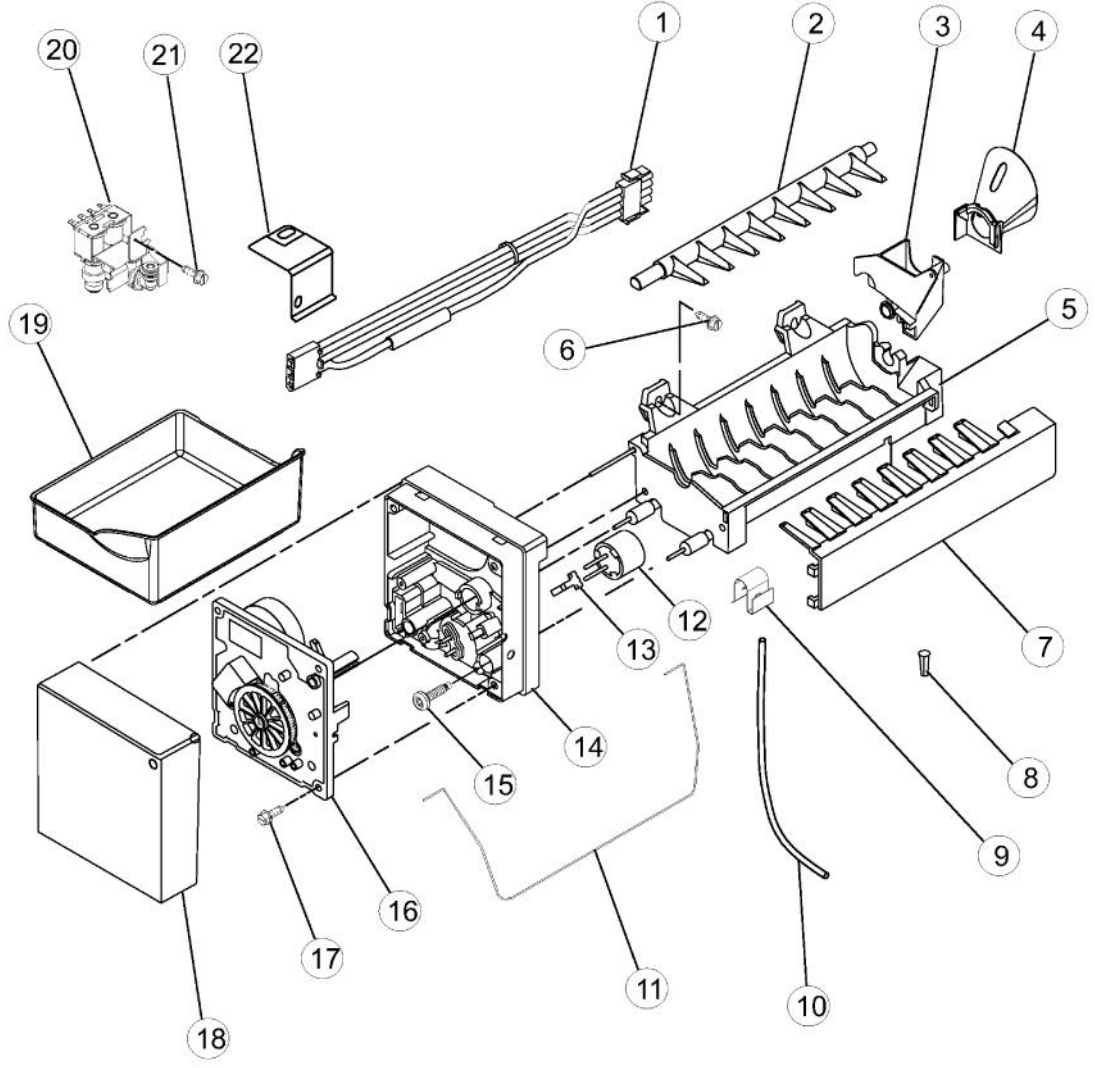

Ref #	Part Number	Qty.	Description
1	011589-000	1	HARNES, ICE MAKER
2	PS400199	1	ICE EJECTOR
3	011581-000	1	CUP. FILL
4	011594-000	1	FUNNEL, FILL TUBE
5	011580-000	1	MOLD & HEATER ASSEMBLY
6	011579-000	3	SCREW
7	PS400200	1	ICE STRIPPER
8	PS400178	1	INSERT, TUBE
9	017065-000	1	CLIP
10	017057-000	1	GROMMET (W10137529)
11	PS400202	1	IM SHUTOFF ARM (67004028)
12	011586-000	1	THERMOSTAT
13	011585-000	1	RETAINER, THERMOSTAT
14	011584-000	1	SUPPORT, HOUSING
15	011587-000	2	SCREW
16	011590-000	1	MODULE ASSEMBLY
17	011588-000	3	SCREW
18	PS400198	1	COVER, ICE MAKER (67004710)
19	017060-000	1	PAN, ICE
20	PS400179	1	DUAL WATER VALVE (67006531)
21	017013-000	1	SCREW (67006662)
22	011577-000	1	BRACKET, ICE MAKER
NI	017061-000	1	ICEMAKER ASSY