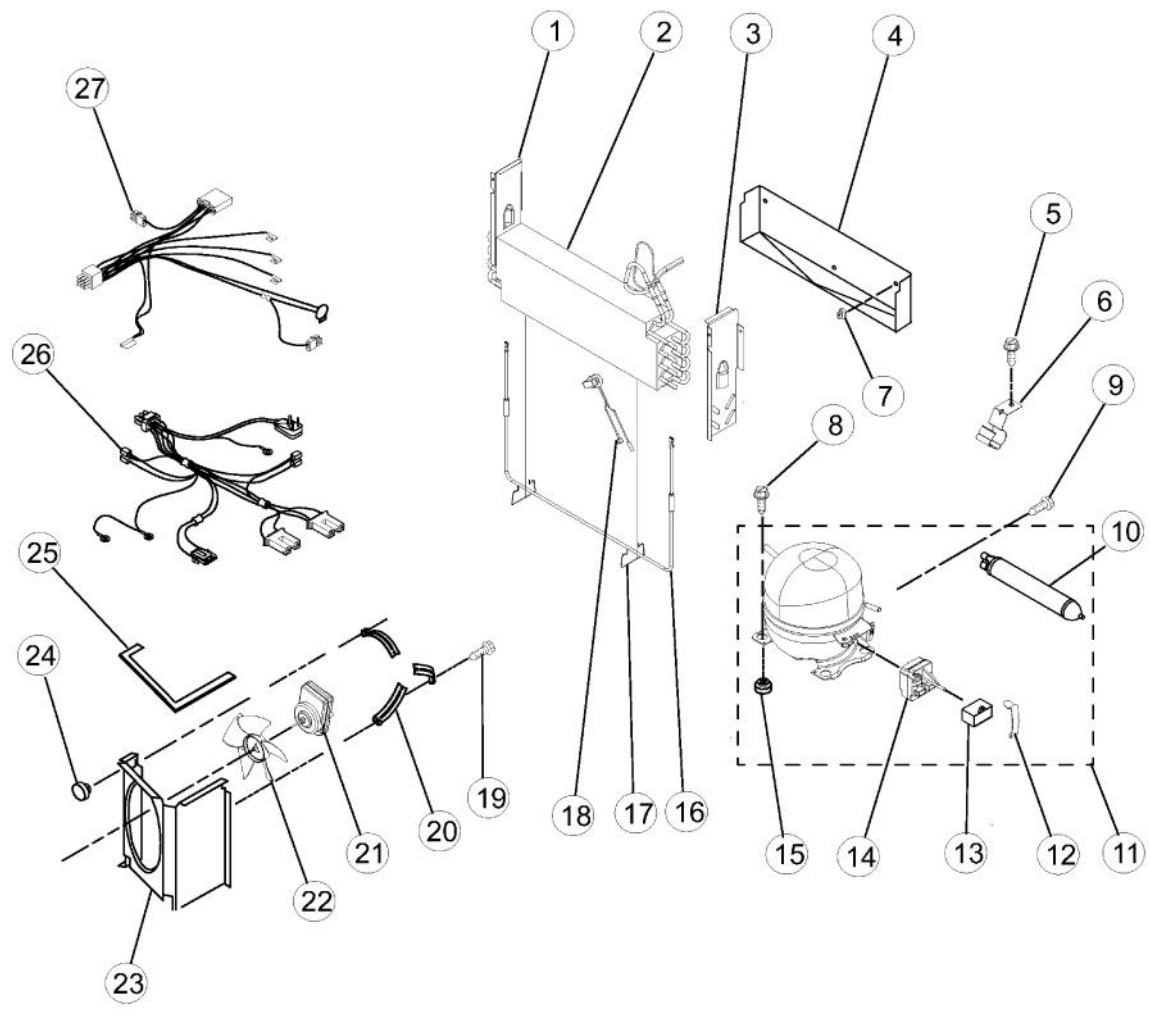

Ref #	Part Number	Qty.	Description
1	PS400135	1	DAM, RIGHT RETURN (67001084)
2	017046-000	1	EVAPORATOR KIT (INCL. EVAP., HEAT SHIELD & INSTR.)
3	PS400134	1	DAM, LEFT RETURN (67001083)
4	PS400123	1	DRIP TRAY, E-CT (67002490)
5	PS400148	1	SCREW, CLIP (67006737)
6	017056-000	1	CLIP, DRIER
7	PS400124	1	CLIP, EVAPORATOR
8	017045-000	3	SCREW (12846902)
9	PS400155	1	GROUND SCREW (67006433)
10	017051-000	1	DRIER
11	017052-000	1	COMPRESSOR KIT (INCLS. ITEMS 12, 17, 27, 29 & 30)
12	017038-000	1	CLIP, CAPACITOR
13	017053-000	1	CAPACITOR
14	017039-000	1	RELAY, START
15	017044-000	4	GROMMET (W10169124)
16	PS400136	1	HEATER, EVAPORATOR (67002493)
17	PS400137	1	CLIP, HEATER
18	017041-000	1	THERMOSTAST, DEFROST
19	PS400170	3	SCREW, BRACKT (67004954)
20	PS400169	1	BRACKET, CONDENSER MOTOR (67004953)
21	017049-000	1	MOTOR, FAN
22	017030-000	1	BLADE, FAN
23	017055-000	1	SHROUD
24	PS400165	3	GROMMET BRACKET (61004743)
25	017040-000	1	GASKET (61003210)
26	017050-000	1	HARNESS, UNIT W/ POWER CORD
27	017036-000	1	HARNESS, EVAP. HEATER