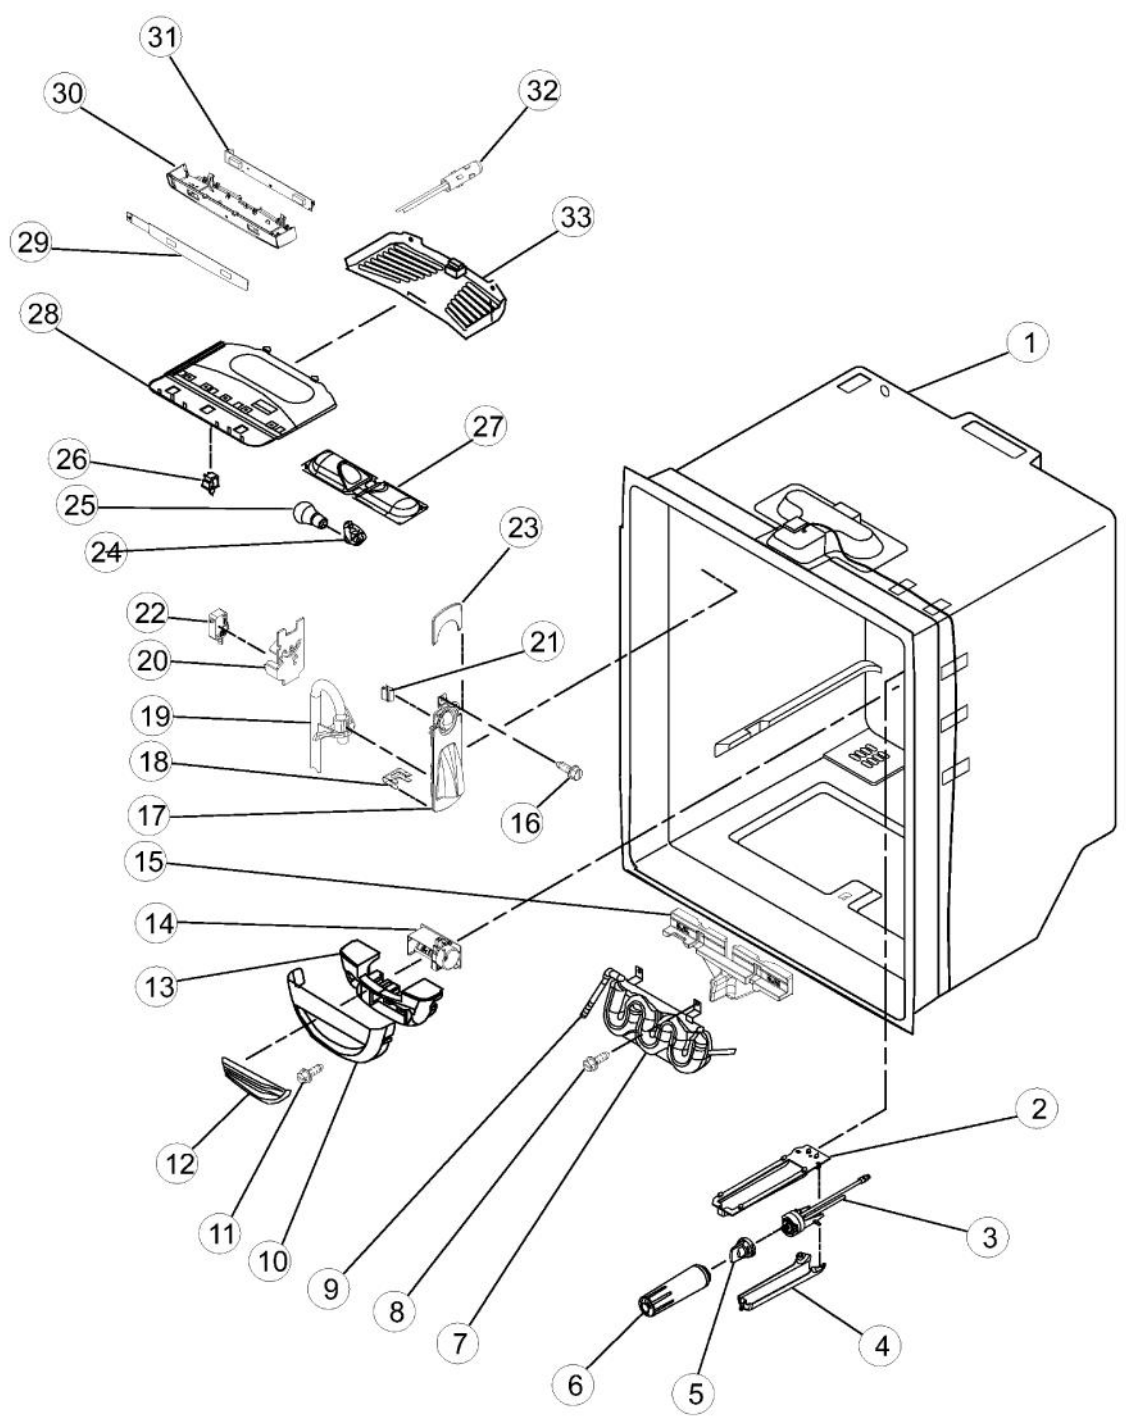

Ref #	Part Number	Qty.	Description
1	NON-SEVICEABLE	1	LINER
2	PS400029	1	FILTER BACKING PLATE (67001668)
3	PS400030	1	WATER FILTER HEAD (W/TUBING) (67006524)
4	PS400031	1	COVER, FILTER
5	PS400041	1	BYPASS PLUG (12664501)
6	SALES ITEM	1	WATER FILTER
7	PS400039	1	WATER TANK (W10153959)
8	PS400078	2	SCREW, END CAP (67006415)
9	PS400040	1	UNION (5/16 X 5/16)
10	PS400049	1	DAMPER COVER (67003899)
11	017024-000	1	SCREW (67006302)
12	PS400050	1	INSERT, DAMPER COVER (67003900)
13	017025-000	1	INSULATION
14	017026-000	1	CONTROL, DAMPER
15	017029-000	1	INSULATION, WATER TANK
16	017027-000	1	FACADE, DISPENSER
17	PS400042	1	SCREW, SMALL (67006400)
18	PS400037	1	WATER LINE CLIP (67002816)
19	PS400036	1	WATER LINE GUIDE (67002743)
20	PS400032	2	FACADE CLIP (B8390302)
21	017028-000	1	PLATE, SWITCH
22	PS400035	1	SWITCH, LIMIT
23	PS400038	1	TOP, FACADE DISPENSER (67006733)
24	011498-000	2	SOCKET, LIGHT
25	017014-000	1	LIGHT
26	PS400052	1	LIGHT HOUSING (67003901)
27	PS400044	2	LIGHT SWITCH (C3680310)
28	PS400234	1	LIGHT MODULE (67004078) VCFF/DDFF
29	017020-000	1	KEYBOARD
30	017021-000	1	MODULE, CONTROL
31	PS400048	1	CONTROL BOARD (W10207861)
32	PS400353	1	THERMISTOR
33	PS400046	1	COVER, REFRIGERATOR LIGHT (67003897)