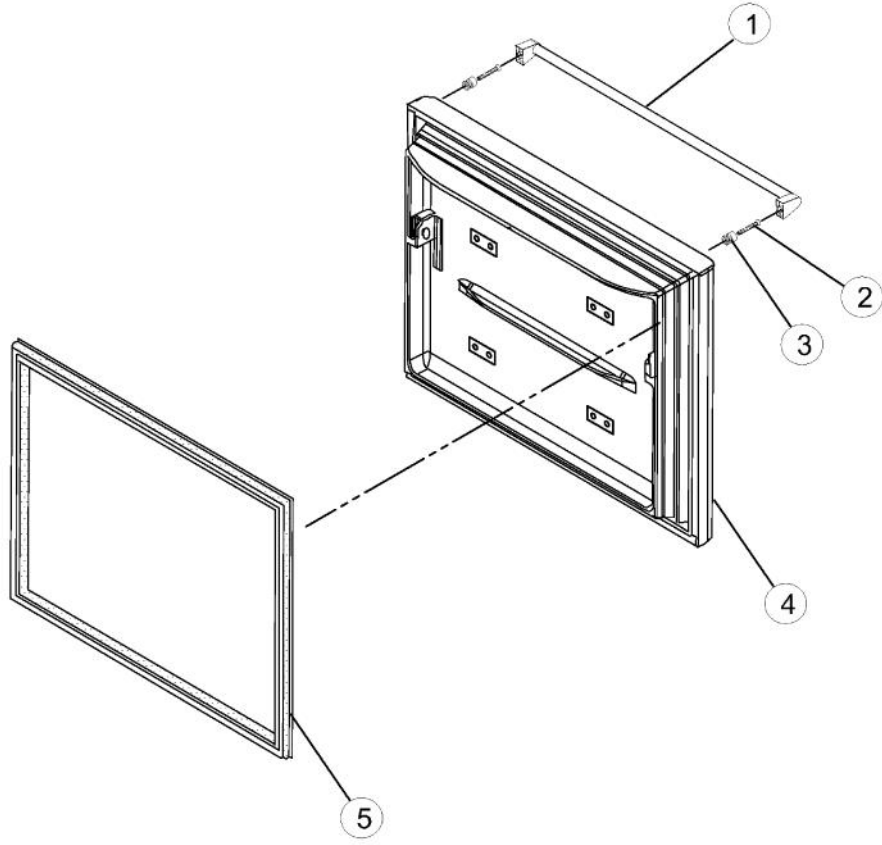

Ref #	Part Number	Qty.	Description
4	017064-000	1	DOOR, FREEZER SS
1	017059-000	1	FZ, DOOR HANDLE
2	011605-000	2	SCREW, MOUNT
3	PS400213	2	MOUNT, HANDLE 67006109
5	017032-000	1	GASKET, FREEZER DOOR (BLACK)