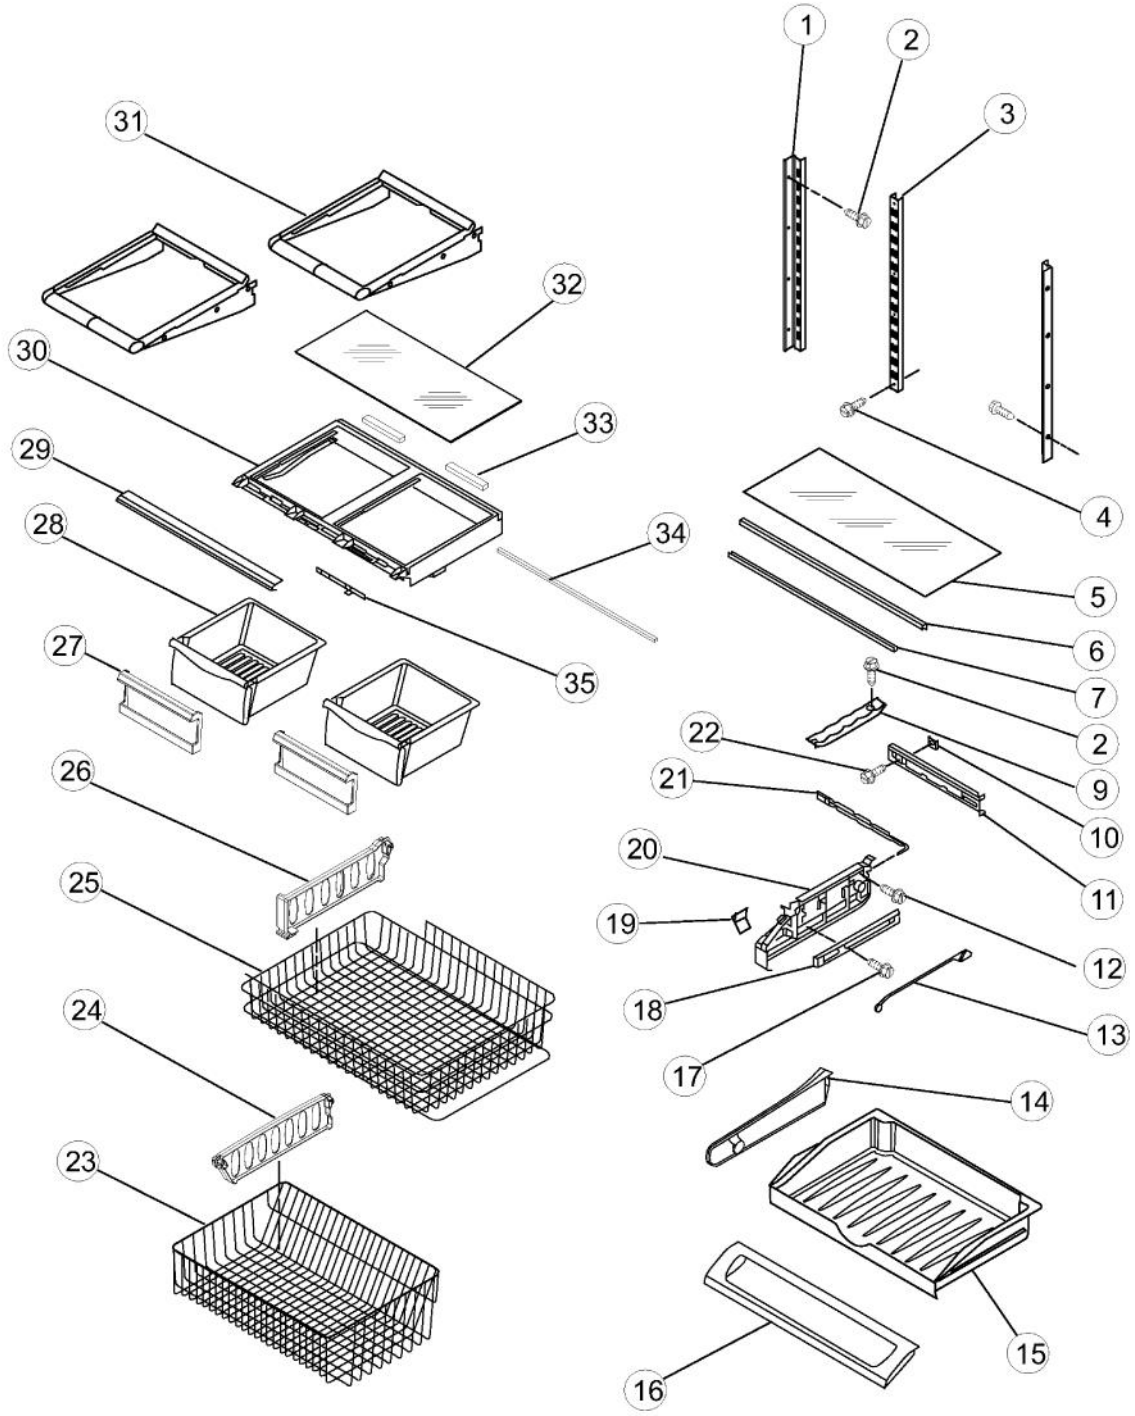

Ref #	Part Number	Qty.	Description
1	PS400105	2	RAIL, SHELF SUPPORT - RH / LH (67002489)
2	PS400042	6	SCREW, SMALL (67006400)
3	PS400104	1	RAIL, SHELF SUPPORT - CENTER (67001073)
4	017090-000	2	SCREW
5	PS400074	1	GLASS, PANTRY (67002332)
6	PS400075	2	EXTRUSION, GLASS SUPPORT (67006010)
7	017110-000	2	BRACE, PANTRY
9	PS400080	1	TRACK, DELI DRAWER (67001719)
10	017083-000	1	GASKET, PANTRY
11	PS400081	1	CONTROL HOUSING (67005625)
12	PS400078	4	SCREW, END CAP (67006415)
13	PS400086	1	BAR, TEMP CONTROL (67003794)
14	017082-000	1	DIVIDER, PANTRY DRAWER
15	PS400087	1	DRAWER, PANTRY (67003530)
16	PS400088	1	LID, PANTRY (67006736)
17	PS400013	4	SCREW, DOOR STOP (67006287)
18	011574-000	2	GLIDE, PANTRY
19	PS400085	1	KNOB, TEMP CONTROL (67003791)
20	PS400076	1	END CAP, LH PANTRY
20	PS400077	1	END CAP, RH PANTRY
21	PS400083	4	TEMP CONTROL SLIDE (67003793)
22	PS400042	1	SCREW, SMALL (67006400)
23	017125-000	1	BASKET, FREEZER (LOWER)
24	017126-000	1	DIVIDER, LOWER BASKET
25	017154-000	1	BASKET, FREEZER (UPPER)
26	017127-000	1	DIVIDER, UPPER BASKET
27	PS400069	1	FRONT, CRISPER PAN (67005926)
28	PS400071	2	CRISPER PAN (67002659)
29	PS400072	1	EXTRUSION, CRISPER FRONT (W10231489)
30	PS400068	1	FRAME, CRISPER (67006185)
31	017076-000	4	GLIDE, PANTRY DRAWER
32	PS400067	1	GLASS, CRISPER (67006655)
33	011573-000	1	GASKET
34	PS400073	1	BRACE, CRISPER
35	017089-000	1	SLIDE, HUMIDITY CONTROL