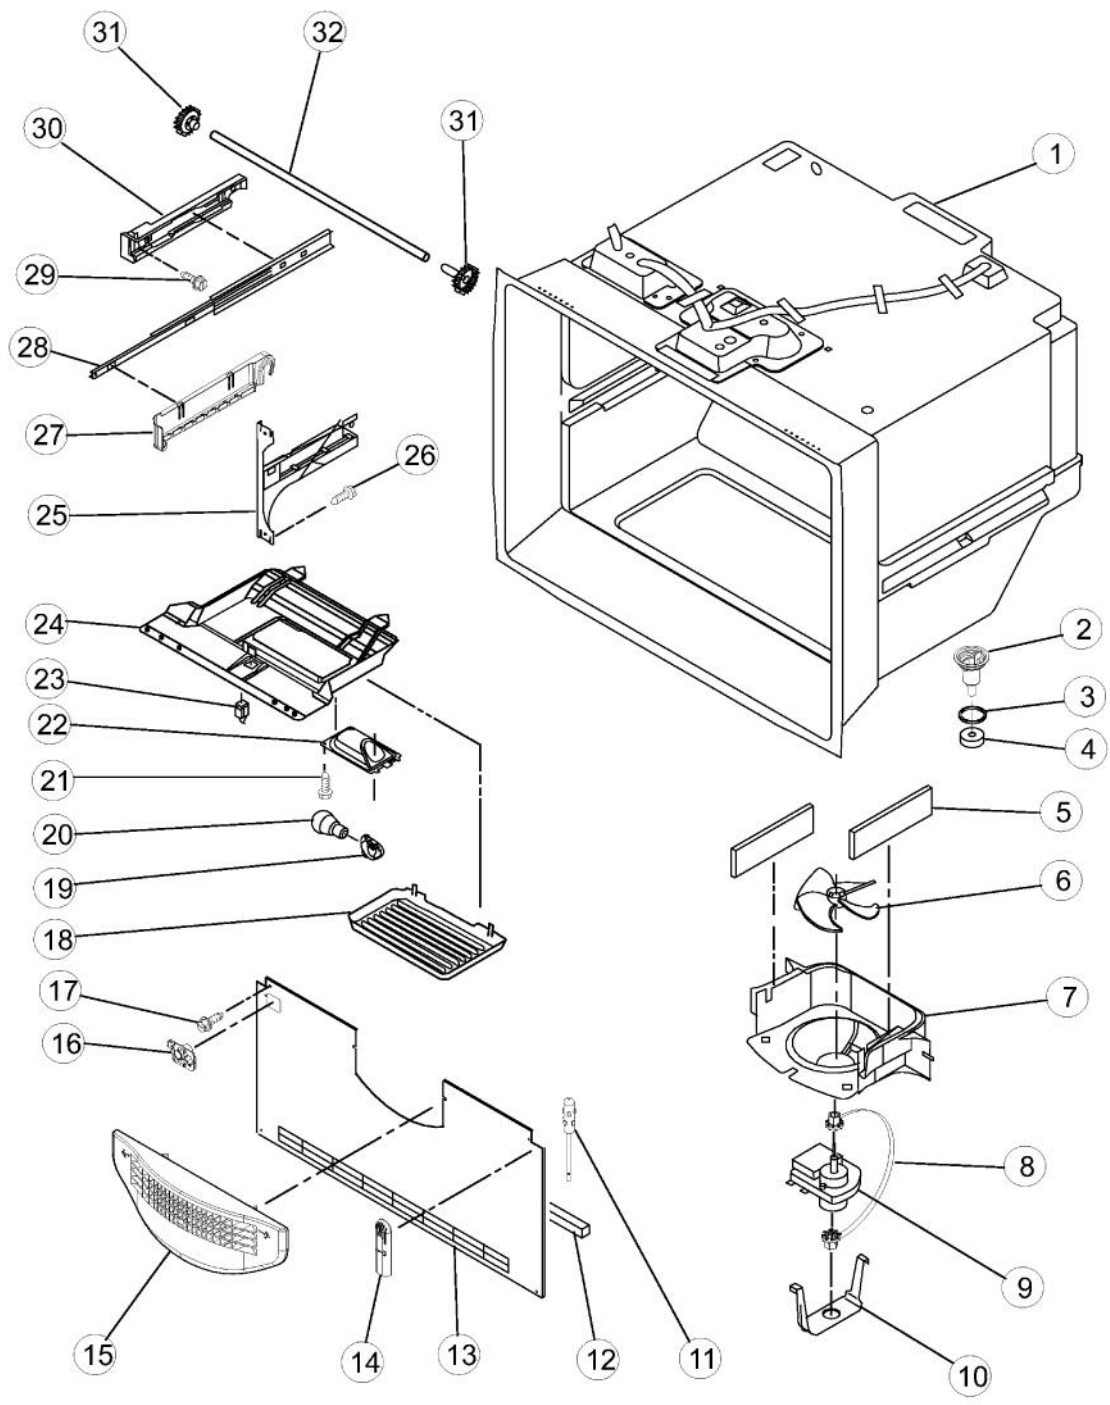

Ref #	Part Number	Qty.	Description
1	017000-000	1	COVER, RIGHT HINGE (APOLLO GREY)
2	PS400015	1	SCREW, TOP HINGE COVER (67006521)
3	PS400010	6	GEAR (LH & RH)
4	PS400183	1	COVER, WATER LINE (67003331)
5	PS400013	1	SCREW, DOOR STOP (67006287)
6	017003-000	1	BLOCK, FILTER
7	PS400181	1	CLIP, SPEED (M0114003)
8	PS400185	1	ELBOW, FILL TUBE
9	PS400006	1	HINGE, TOP RIGHT
10	PS400180	2	CLIP
11	PS400221	1	SHIM, HINGE
12	PS400129	10	SCREW, SMALL (67006425)
13	017010-000	1	COVER, UNIT
14	PS400175	1	GASKET
15	PS400182	1	CLAMP, TUBE
16	017008-000	1	COVER, WATER VALVE
17	011495-000	1	TUBE, DRAIN
18	PS400187	1	DUAL TUBE SWEEP (67004101)
19	PS400186	1	ACOUSTIC FIBER (67003796)
20	011559-000	1	ROLLER
21	PS400097	1	PLUG, BUTTON
22	011492-000	1	CLIP, DRAIN TUBE
23	017006-000	1	ROLLER ASSY., FRONT RIGHT
24	011488-000	2	BRAKE, FOOT
25	PS400282	8	SCREW, BOTTOM HINGE (67006564)
26	011494-000	1	GRILLE, TOE - BK
27	017007-000	1	ROLLER ASSY., FRONT LEFT
28	PS400024	6	SCREW, CENTER HINGE (67006380)
29	020629-000	2	HINGE, DOOR, APOLLO GRAY
30	PS400022	2	PIN, CENTER HINGE (67006642)
31	NON-SERVICEABLE	1	TUB WELDMENT
32	017009-000	2	SCREW
33	PS400223	1	BLOCK, PIVOT (67003405)
34	017004-000	2	CORNER COVER (APOLLO GREY)
35	017005-000	1	HINGE, TOP LEFT
36	017001-000	1	COVER, LEFT HINGE (APOLLO GREY)