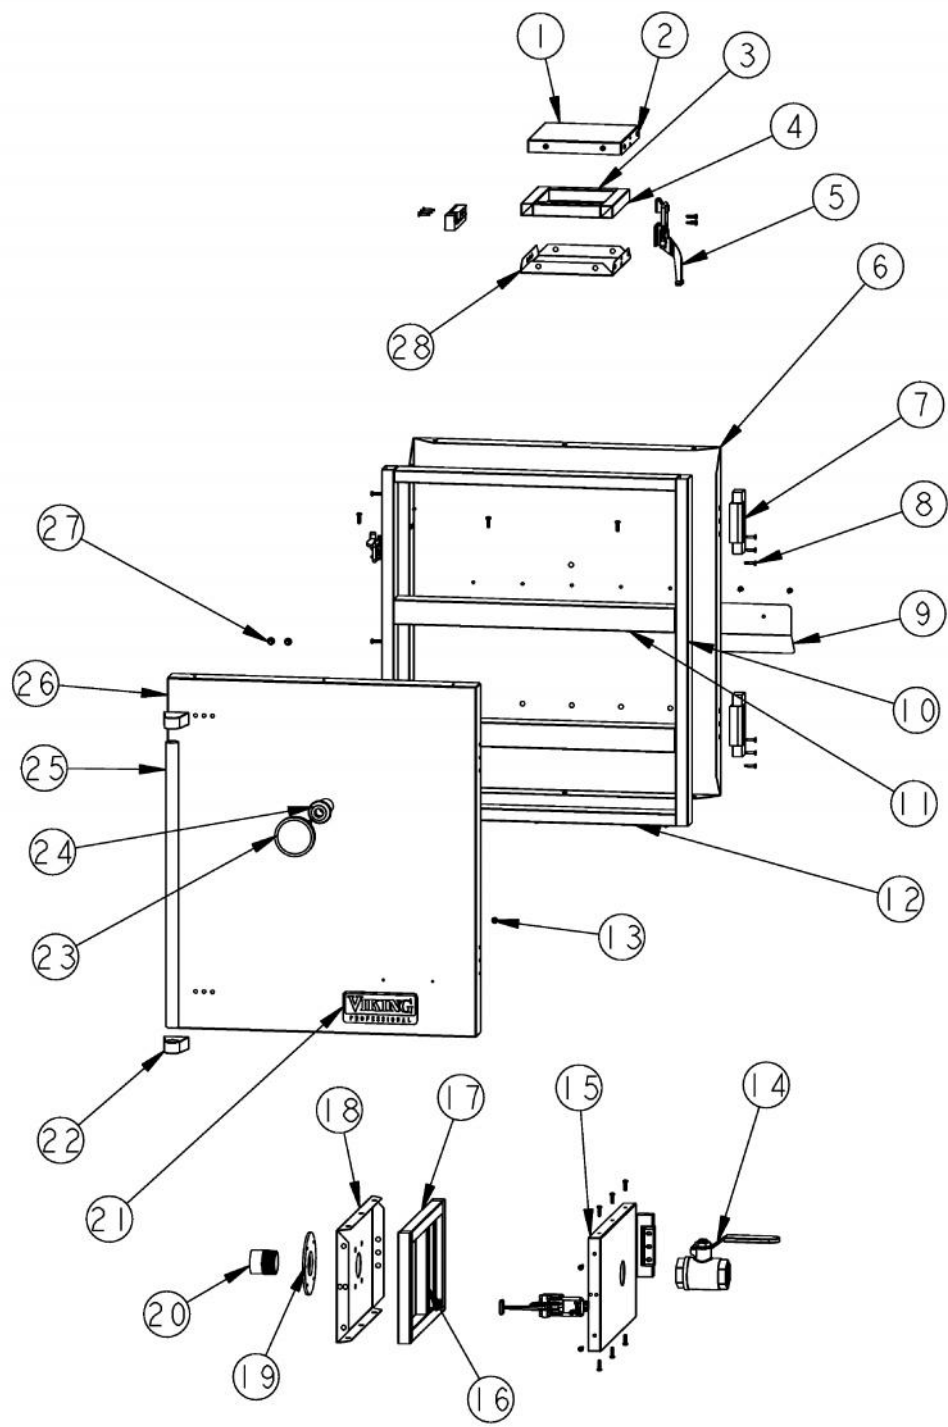

Ref #	Part Number	Qty.	Description
1	009837-000	1	SMOKE STACK COVER TOP
2	PD920174	3	10-32 TORX HEAD SCREW
3	011118-000	1	VCPS CHUTE DOOR ASM
4	010923-000	140	FASTENER, PH, PNH, NO.10X3/4 RUSBERT COATED TEX
5	007813-000	1	CLAMP, SMOKER
6	009814-000	1	HEAT SHIELD
7	010849-000	1	1 1/2 PIPE NIPPLE
8	011120-000	1	STUMP SMOKER ASH DOOR ASM
9	006941-000	1	BALL VALVE 1-1/2
10	009688-000	1	CHAR-GRATE
11	010965-000	1	ASH PAN
12	008009-000	1	BOTTOM SKIN
13	009829-000	4	FOOT 2 SQUARE TUBING
14	009786-000	1	RH DRIP TRAY TRACK
15	009788-000	1	DRIP TRAY
16	009806-000	1	LH DRIP TRAY TRACK
17	011119-000	1	SMOKER MAIN DOOR ASM
18	010859-000	3	RACK, SMOKER
19	010569-000	1	SMOKE STACK RING
20	008008-000	1	SKIN, BOTTOM FRONT
21	011352-000	1	VCFS MAIN SKIN
22	009784-000	1	SMOKE STACK FLANGE
23	009863-000	1	STACK, SMOKE, GF221