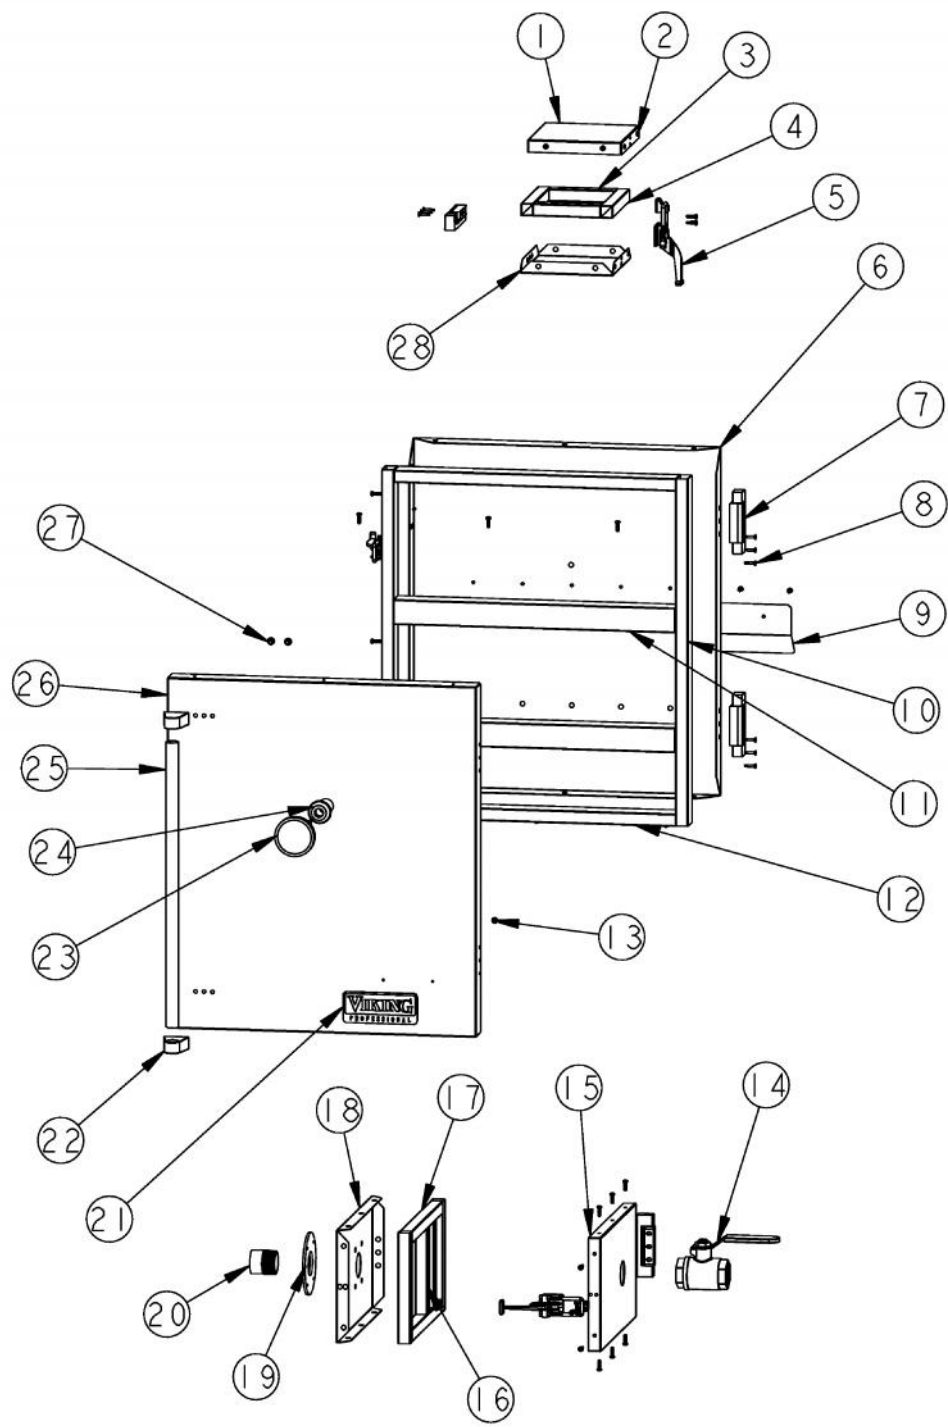

Ref #	Part Number	Qty.	Description
1	007813-000	4	CLAMP, SMOKER
2	009041-000	1	SKIN, MAIN VCFS364
3	013037-000	1	SHIELD, HEAT VCFS364
4	010849-000	1	1 1/2 PIPE NIPPLE
5	008703-000	1	DOOR ASM, ASH GF223
6	006941-000	1	BALL VALVE 1-1/2
7	012942-000	1	CHUTE,WELD, ASM
8	006858-000	1	GRATE
9	006862-000	1	PAN, ASH
10	008686-000	1	SKIN, BOT, VCFS364
11	009829-000	4	FOOT 2 SQUARE TUBING
12	009313-000	1	RAIL, TRAY, DRIP, RH
13	009315-000	1	TRAY, DRIP, SMOKER
14	009314-000	1	RAIL, TRAY, DRIP, LH
15	013029-000	1	DOOR, ASM, MAIN, VCFS364
16	013527-000	3	RACK, VCFS364
17	010569-000	1	SMOKE STACK RING
18	008687-000	1	FRONT PANEL SKIN GF223 SS
19	013049-000	1	COVER, BOT, SMOKE STACK, VCFS364
20	010923-000	180	FASTENER, PH, PNH, NO.10X3/4 RUSBERT COATED TEX
21	008684-000	1	SKIN, TOP VCFS364
22	010552-000	1	FLANGE, SMOKE STACK
23	NON REPLACEABLE	1	STACK GF223
24	013050-000	1	COVER, TOP, SMOKE STACK, VCFS364
25	008707-000	1	CHUTE DOOR ASM, GF223