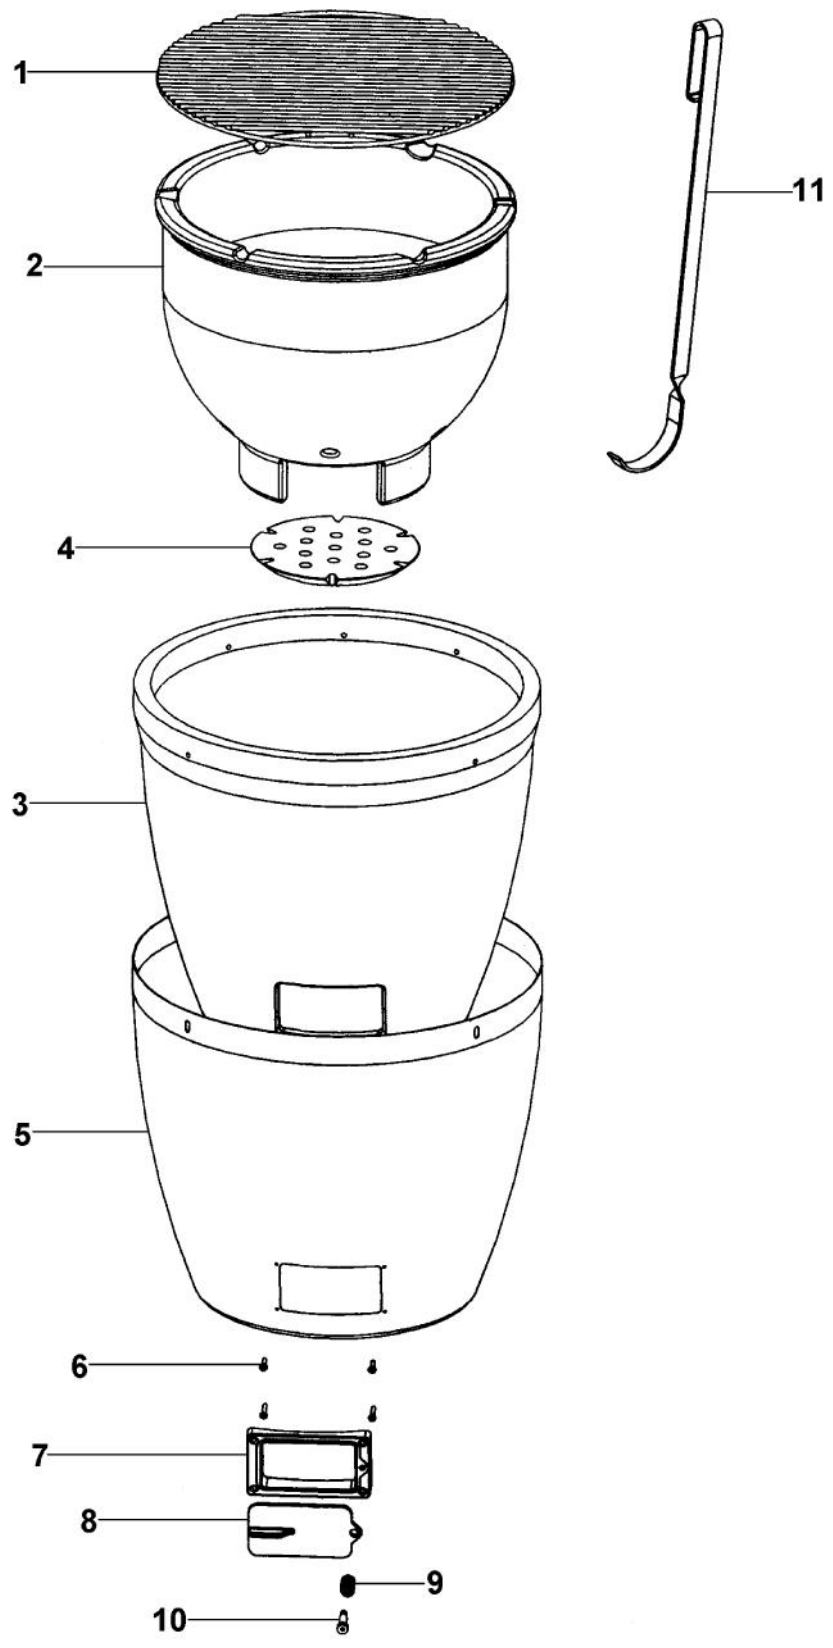

Ref #	Part Number	Qty.	Description
1	PD010058		TOP VENT BOLT
2	PC010014		TOP VENT SPRING
3	PM010451		VENT COVER KIT (VCSQ001)
4	PD020057		NO.10 X 1 FLAT HD. TEK. SS
5	PB010216		GRILL THERMOMETER (VCQS)
6	PB010192		THERMOSTAT BEZEL
7	B50015428		TOP GRILL SLEEVE
8	015010-000		OUTDOOR LOGO - 4.5 CHROME
9	PD030006		CAPPED WASHER PAL NUT
10	PC020236		SMOKER HINGE
11	PE030108		SMOKER HANDLE (VCQS)
12	PE030001		BRACKET, DOOR, HANDLE
13	PE030132		CENTER HANDLE BRACKET (VCQS)
14	PE030098		HANDLE SPACER (VCQS)
15	PD020190		BUTTON HEAD SOCKET CAP SCREW
16	PD020134		BUTTON HEAD SOCKET CAP SCREW
17	PD030103		VCQS WELD NUT
18	PD020133		BUTTON HEAD SOCKET CAP SCREW (VCQS)
19	B20013334		HINGE BRACE - 2
20	PD040115		SS FLAT WASHER
21	B20013333		LOWER HINGE BRACE
22	PB070376		FIBERGLASS TAPE (64 INCHES)
23	B50015429		TOP COLLAR
24	B50015427		BOTTOM COLLAR
25	PK040002		GRILL TOP

Ref #	Part Number	Qty.	Description
1	PB060076		CENTER RACK (VCQS)
2	PK040006		CERAMIC FIRE BOX
3	PK040001		BOTTOM CERAMIC
4	PK040004		CHARCOAL RACK (VCQS)
5	B50015426		BOTTOM GRILL SLEEVE
6	PD020164		NO.10 X 1 1/2 FLAT HD TEK SS
7	PK010087		LOWER VENT COVER BASE
8	PK010086		LOWER VENT COVER
9	PC010014		TOP VENT SPRING
10	PD010058		TOP VENT BOLT
11	PM010467		VCQS ASH TOOL