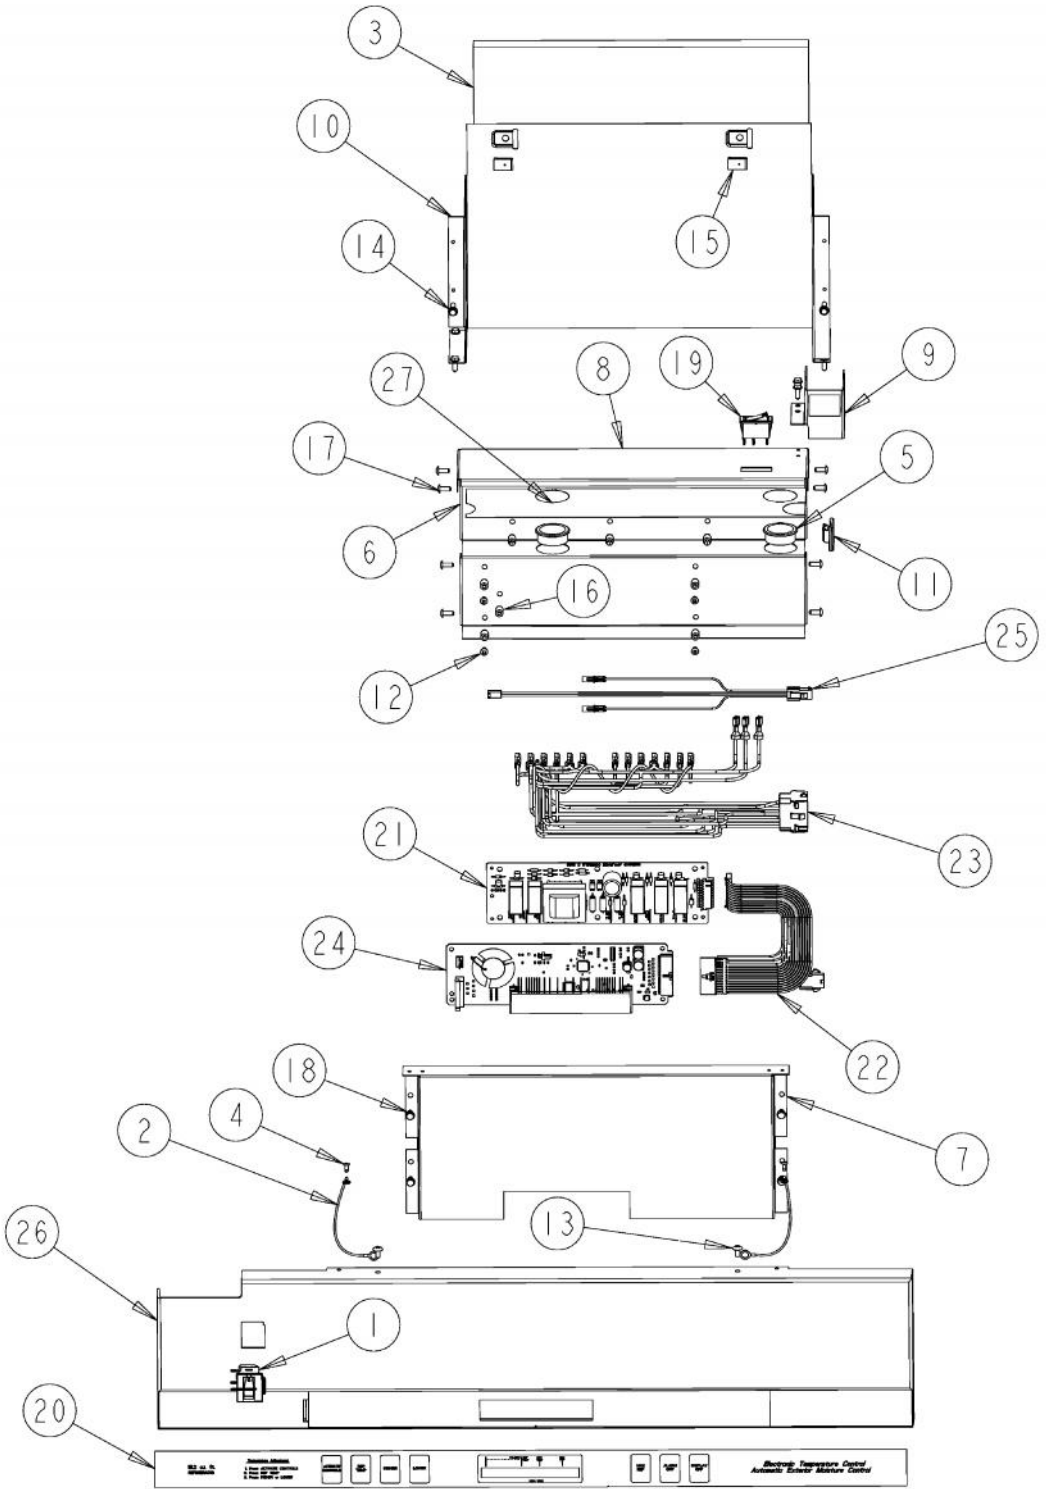

Ref #	Part Number	Qty.	Description
1	F2096507		TUBE-PROCESS GRN
2	PE970608		POWER SUPPLY 24 VDC 15 W
3	10547001		CLIP-DRIER V10547001
4	10699601		DAMPER-TUBING .8
5	10835901		GROMMET RUBBER V10835901
6	F20910737		TUBE DISCHARGE AF AR 36
7	F20911126		TUBE SUCTION AR 30
8	F20912567		TUBE CAPILLARY FORMED
9	F2096669		TUBE-DRIER COND
10	G5096494		COND. FAN ASSY
11	K20912569		BRACKET GRILLE SUPPORT
12	K20912570		DIVERTER AIR HI SIDE 30
13	M0103904		CLAMP-SPEED
14	M0211018		SCREW-SM
15	M0221523		SCREW - SHLDR
16	PD020194		SCREW-SM
17	PB920171		CONDENSER ASM
18	PB970187		INSULATION TUBING 57.500
19	PC920204		HINGE ASM UL
	PC920203		HINGE ASM UR
20	PD940088		SCREW, 1/4 X 20 HEX WASHER SERRATED
21	PE950149		SWITCH POWER
22	PE070849		INVERTER
23	PM910381		DRIER - HIGH SIDE
24	G50911820		COMPRESSOR KIT
NI	10916507		TUBE-PROCESS GRN

Ref #	Part Number	Qty.	Description
1	PE950122		SWITCH
2	12064001		SUPP-CONT PANEL
3	12074703		INSUL-CONT BOX V12074703
4	A4539601		SUB TO PC040010 - RIVET-POP VA4539601
5	A4554817		BUSHING-SNAP VA4554817
6	K20910060		BRACKET - PC
7	K20910061		CONTROL BOX FRONT
8	K20915000		CONTROL BOX TOP
9	K2098654		BRACKET SWITCH POWER
10	K2099402		CONTROL BOX
11	M0104106		CLIP-CORD VM0104106
12	M0217204		SCREW, SM
13	M0224128		SCREW-SM
14	M0238846		SCREW-SHLDR
15	M0288120		NUT-SPEED, VM0288120
16	M0585506		SUPPORT
17	PC040010		POP RIVET
18	PD020194		SCREW-SM
19	PE950150		SPDT ROCKER SW. W/LEGEND
20	PE950183		SWITCH OVERLAY AR 30
21	PE970463		HIGH VOLT BOARD
22	PE970464		HARNESS LOW VOLT
23	PE970465		HARNESS HIGH VOLT
24	G50911823		LOW VOLT BOARD KIT (BEFORE 1/22/05)
	PE970603		LOW VOLT BOARD (AFTER 1/22/05)
25	PE970609		HARNESS CONTROL BOARD
26	PK030457		PANEL CONTROL AR 30 L
	PK030456		PANEL CONTROL AR 30 R
27	PM910325		FILM PROTECTIVE