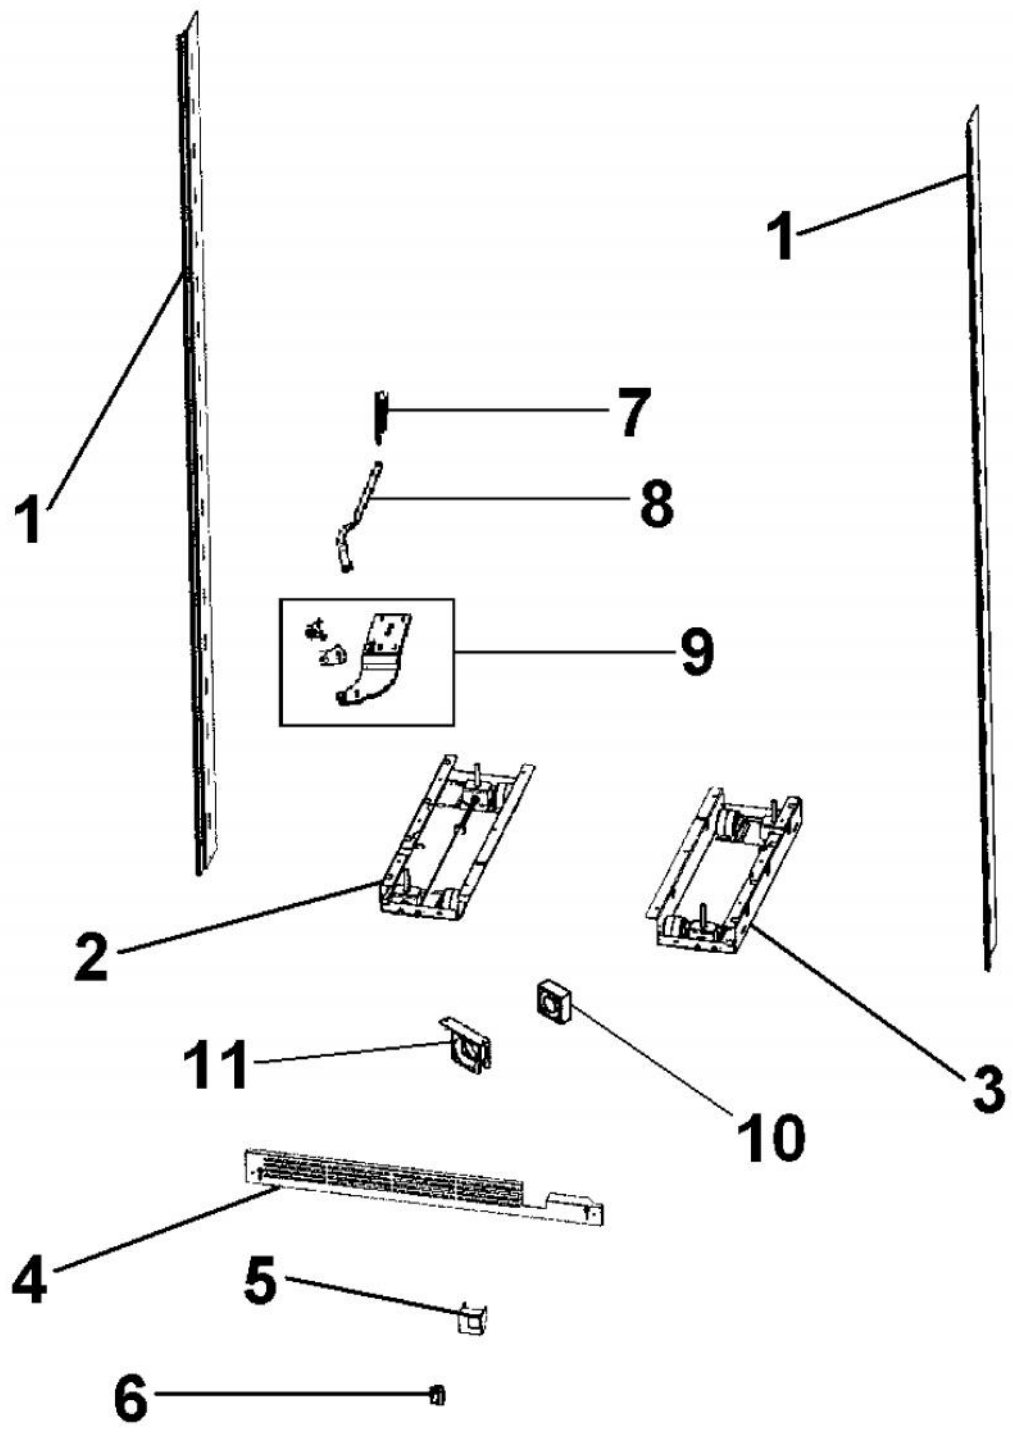

Ref #	Part Number	Qty.	Description
1	PK910123		SIDE TRIM - PRO
2	PM910399		LEVELER MODULE L
3	PM910398		LEVELER ASSEMBLY - R
4	G50915029		GRILLE TOE ASM AF AR 30 R
	G50915030		GRILLE TOE ASM AF AR 30 L
5	L20915003		BASE GRILLE SWITCH MNT RH
	L20915004		BASE GRILLE SWITCH MNT LH
6	PE950147		SWITCH SPST NC BLACK
7	PC910015		SPRING EXTENSION
8	PC920149		BAR-WC BOT HINGE LH
	PC920166		BAR-WC BOT HINGE RH
9	G3298649		HINGE ASM COMPLETE LL
	G3298648		HINGE ASM COMPLETE LR
10	12075003		MOTOR-REF FAN
11	K20911976		BRACKET EVAP FAN ICE