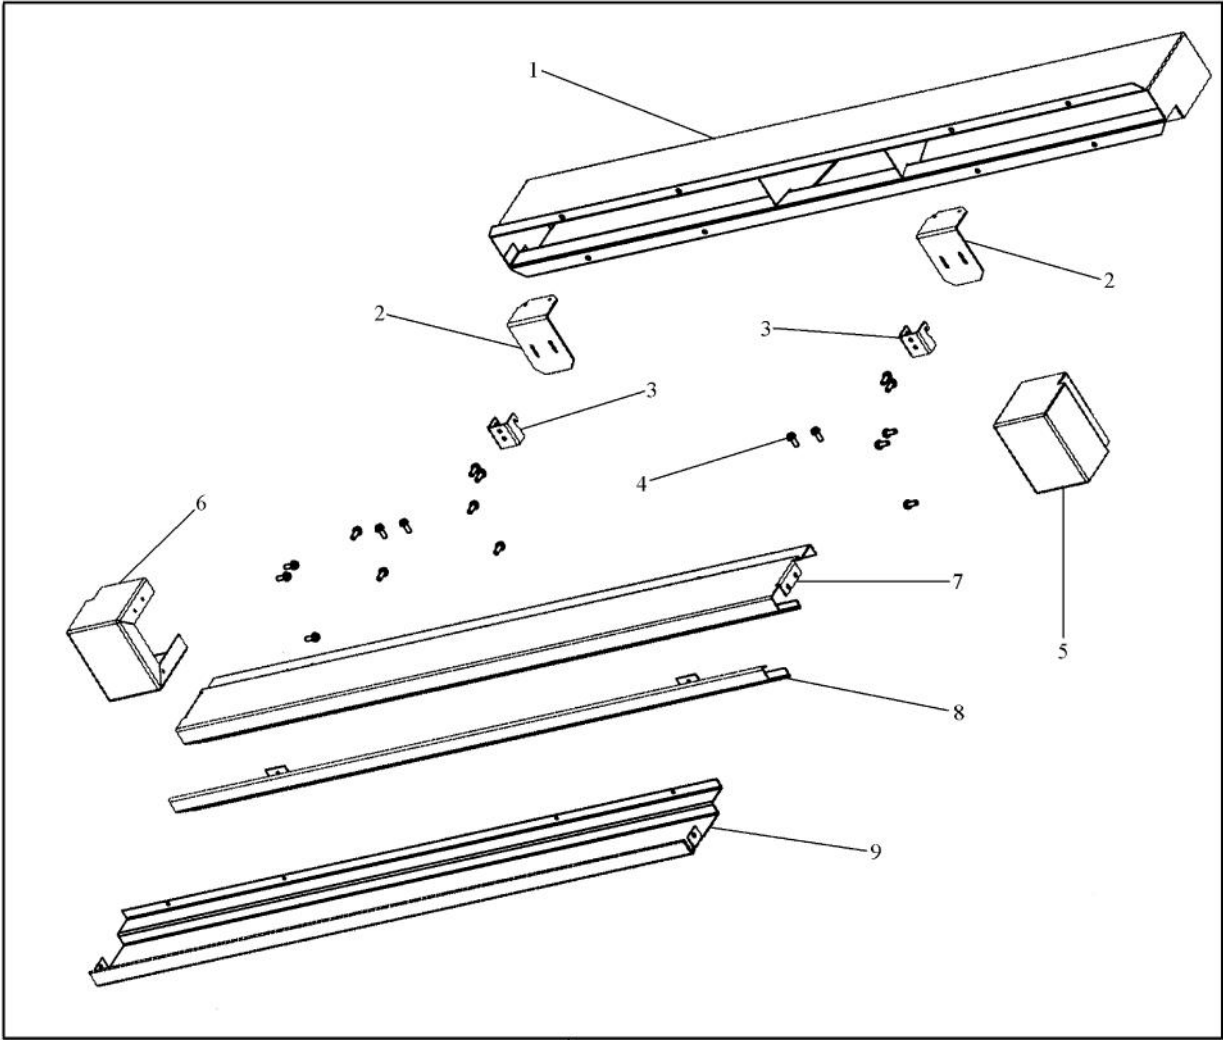

10

Ref #	Part Number	Qty.	Description
1	G9099202BK		AIR DUCT WELD ASM COMPLETE 30 XBKX
2	B2096962		BRACKET-LOUVER SUP
3	B2096961		BRACKET-LOUVER
4	M0220417		SCREW-TC
5	B20911817		GRILLE ENDCAP PRO R
	B20911818		GRILL ENDCAP PRO L/R NON-HINGE
6	B20911818		GRILL ENDCAP PRO L/R NON-HINGE
	B20911816		GRILLE ENDCAP PRO L
7	B20910754		GRILLE LOUVER TOP 30 PRO
8	B20910755		GRILLE LOUVER MID 30 PRO
9	B20910756		GRILLE LOUVER BOT 30 PRO
10	G32910757		GRILLE ASM AF AR 30 PRO
	G32911376		GRILLE ASM AF AR 30 PRO LH