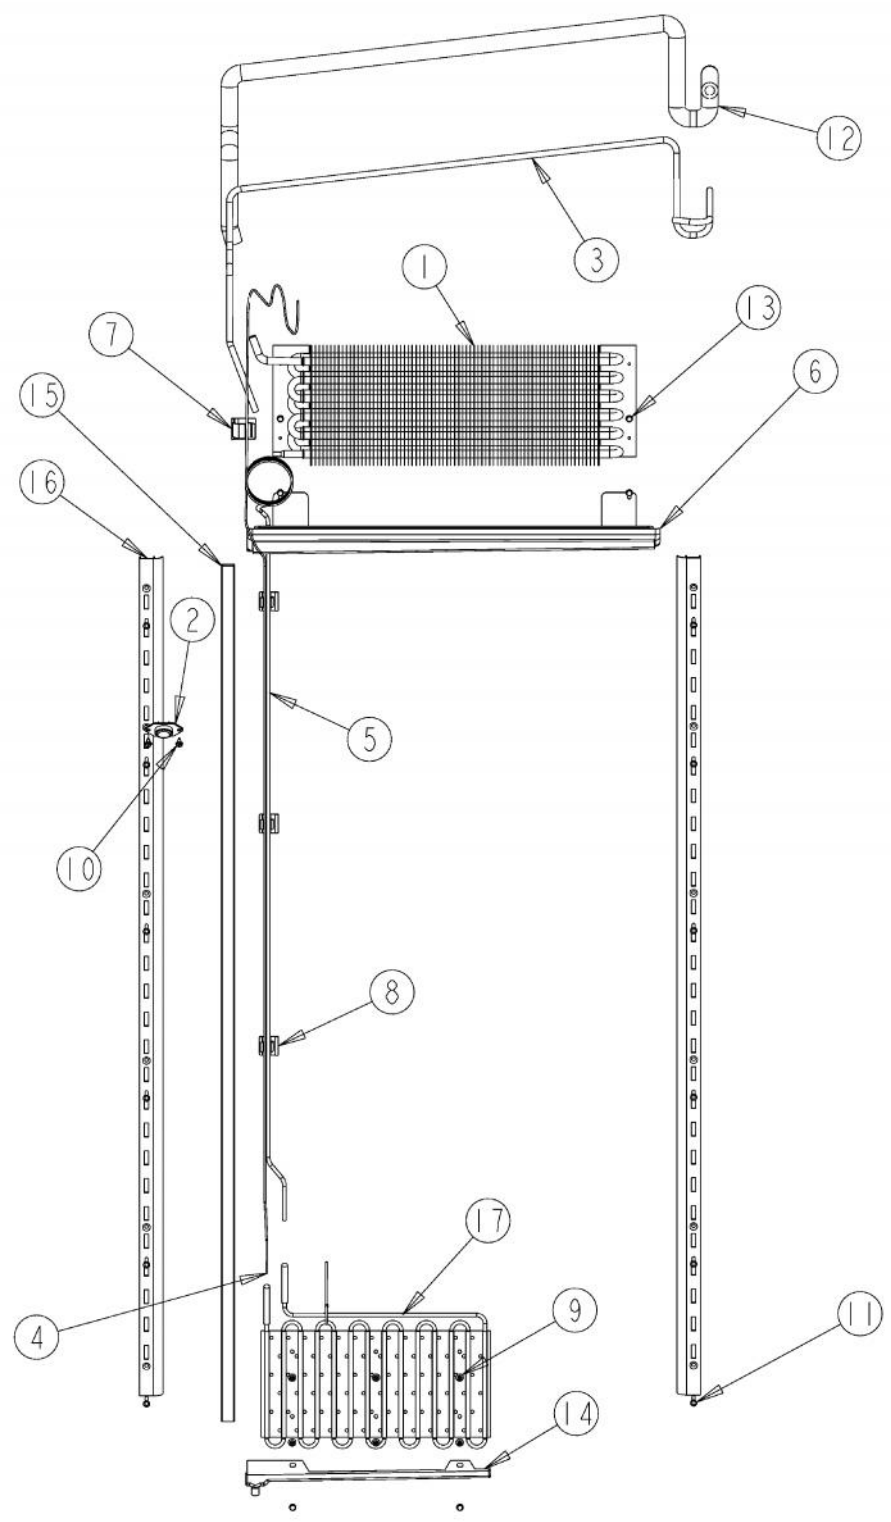

Ref #	Part Number	Qty.	Description
1	L2099492		BRACKET LIGHT SXS 48 FF
2	A3079001		LAMP - 40W
3	PE950125		LIGHT SOCKET
4	PK930268		COVER LIGHT ASM AF AR 30 SXS 48 FF
5	PM010529		SHELF ASM GLASS 30 AR 48 FF
6	G50911937		SHELF ASM
7	G32911939		DRAWER PRODUCE ASM SXS 48 AR 30
8	PK930307		DUCT MEAT SAVOR AR 30 SXS 48
9	G32911938		DRAWER DELI ASM SXS AR 30
10	PE950185		FAN, MEAT SAVER
NI	020822-000	1	FAN RESISTOR KIT BEFORE SERIALNo. 110409R00010197
11	PK930284		DUCT MEATSAVOR LEFT
12	PM910280		LADDER SIDE AF 30 36
13	PK930309		DRAWER MEAT SAVOR AR 30 SXS 48
14	PM910334		ROLLER TENSION
15	PK930168		DIAL CONTROL MEAT SAVOR
16	PK930169		DUCT MEAT SAVOR SXS 42/48 R
17	PK930172		COVER CONTROL MEAT SAVOR
18	PK930283		DUCT MEATSAVOR SPACER
19	PM910287		SLIDE MEAT SAVOR R
20	PM910288		SLIDE MEAT SAVOR L
21	PK930308		SHELF MEAT SAVOR AR 30 SXS 48
22	PK930310		DOOR MEATSAVOR AR 30

Ref #	Part Number	Qty.	Description
1	PE950122		SWITCH
2	12064001		SUPP-CONT PANEL
3	12074703		INSUL-CONT BOX V12074703
4	A4539601		SUB TO PC040010 - RIVET-POP VA4539601
5	A4554817		BUSHING-SNAP VA4554817
6	K20910060		BRACKET - PC
7	K20910061		CONTROL BOX FRONT
8	K20915000		CONTROL BOX TOP
9	K2098654		BRACKET SWITCH POWER
10	K2099402		CONTROL BOX
11	M0104106		CLIP-CORD VM0104106
12	M0217204		SCREW, SM
13	M0224128		SCREW-SM
14	M0238846		SCREW-SHLDR
15	M0288120		NUT-SPEED, VM0288120
16	M0585506		SUPPORT
17	PC040010		POP RIVET
18	PD020194		SCREW-SM
19	PE950150		SPDT ROCKER SW. W/LEGEND
20	PE950183		SWITCH OVERLAY AR 30
21	PE970463		HIGH VOLT BOARD
22	PE970464		HARNESS LOW VOLT
23	PE970465		HARNESS HIGH VOLT
24	G50911823		LOW VOLT BOARD KIT (BEFORE 1/22/05)
	PE970603		LOW VOLT BOARD (AFTER 1/22/05)
25	PE970609		HARNESS CONTROL BOARD
26	PK030457		PANEL CONTROL AR 30 L
	PK030456		PANEL CONTROL AR 30 R
27	PM910325		FILM PROTECTIVE