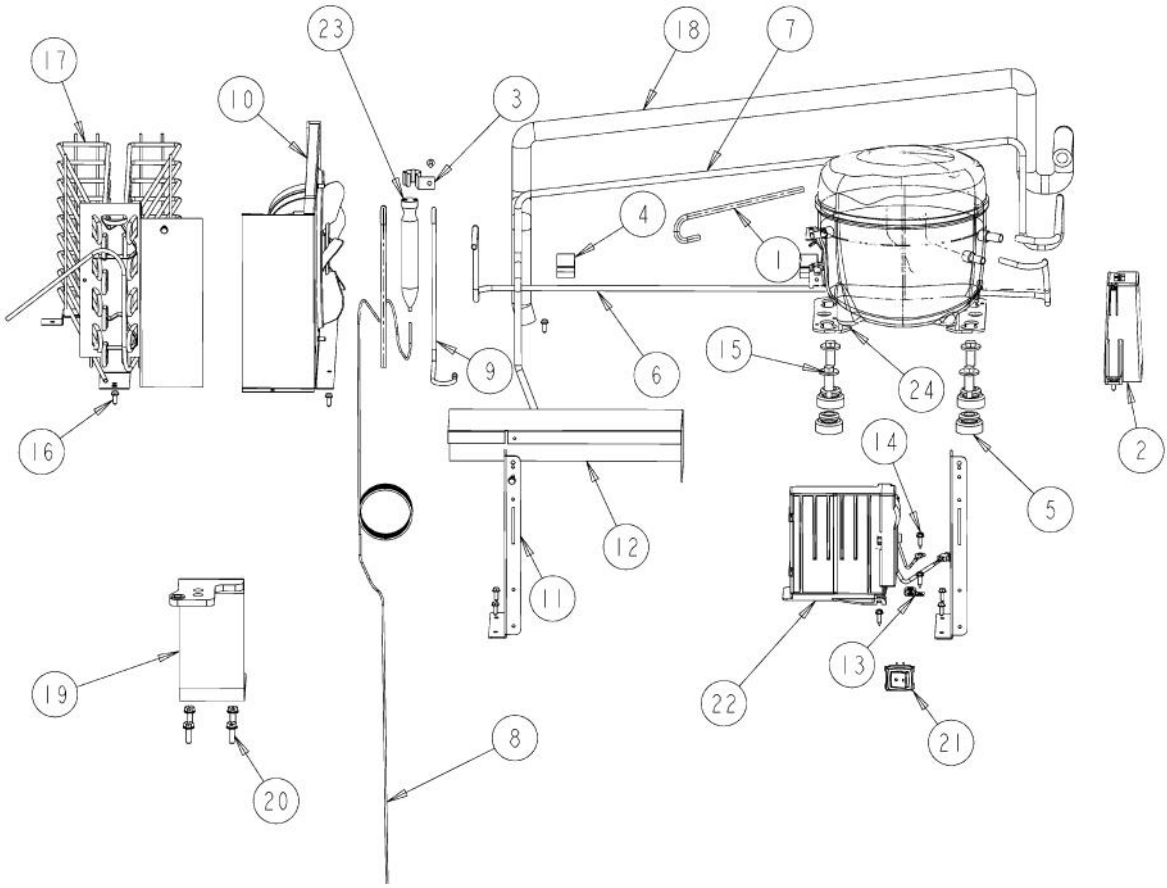

Ref #	Part Number	Qty.	Description
1	F2096507		TUBE-PROCESS GRN
2	PE970608		POWER SUPPLY 24 VDC 15 W
3	10547001		CLIP-DRIER V10547001
4	10699601		DAMPER-TUBING .8
5	10835901		GROMMET RUBBER V10835901
6	F20910737		TUBE DISCHARGE AF AR 36
7	F20911126		TUBE SUCTION AR 30
8	F20912567		TUBE CAPILLARY FORMED
9	F2096669		TUBE-DRIER COND
10	G5096494		COND. FAN ASSY
11	K20912569		BRACKET GRILLE SUPPORT
12	K20912570		DIVERTER AIR HI SIDE 30
13	M0103904		CLAMP-SPEED
14	M0211018		SCREW-SM
15	M0221523		SCREW - SHLDR
16	PD020194		SCREW-SM
17	PB920171		CONDENSER ASM
18	PB970187		INSULATION TUBING 57.500
19	PC920204		HINGE ASM UL
	PC920203		HINGE ASM UR
20	PD940088		SCREW, 1/4 X 20 HEX WASHER SERRATED
21	PE950149		SWITCH POWER
22	PE070849		INVERTER
23	PM910381		DRIER - HIGH SIDE
24	G50911820		COMPRESSOR KIT
NI	10916507		TUBE-PROCESS GRN

Ref #	Part Number	Qty.	Description
1	PE950122		SWITCH
2	12064001		SUPP-CONT PANEL
3	12074703		INSUL-CONT BOX V12074703
4	A4539601		SUB TO PC040010 - RIVET-POP VA4539601
5	A4554817		BUSHING-SNAP VA4554817
6	K20910060		BRACKET - PC
7	K20910061		CONTROL BOX FRONT
8	K20915000		CONTROL BOX TOP
9	K2098654		BRACKET SWITCH POWER
10	K2099402		CONTROL BOX
11	M0104106		CLIP-CORD VM0104106
12	M0217204		SCREW, SM
13	M0224128		SCREW-SM
14	M0238846		SCREW-SHLDR
15	M0288120		NUT-SPEED, VM0288120
16	M0585506		SUPPORT
17	PC040010		POP RIVET
18	PD020194		SCREW-SM
19	PE950150		SPDT ROCKER SW. W/LEGEND
20	PE950183		SWITCH OVERLAY AR 30
21	PE970463		HIGH VOLT BOARD
22	PE970464		HARNESS LOW VOLT
23	PE970465		HARNESS HIGH VOLT
24	G50911823		LOW VOLT BOARD KIT (BEFORE 1/22/05)
	PE970603		LOW VOLT BOARD (AFTER 1/22/05)
25	PE970609		HARNESS CONTROL BOARD
26	PK030457		PANEL CONTROL AR 30 L
	PK030456		PANEL CONTROL AR 30 R
27	PM910325		FILM PROTECTIVE