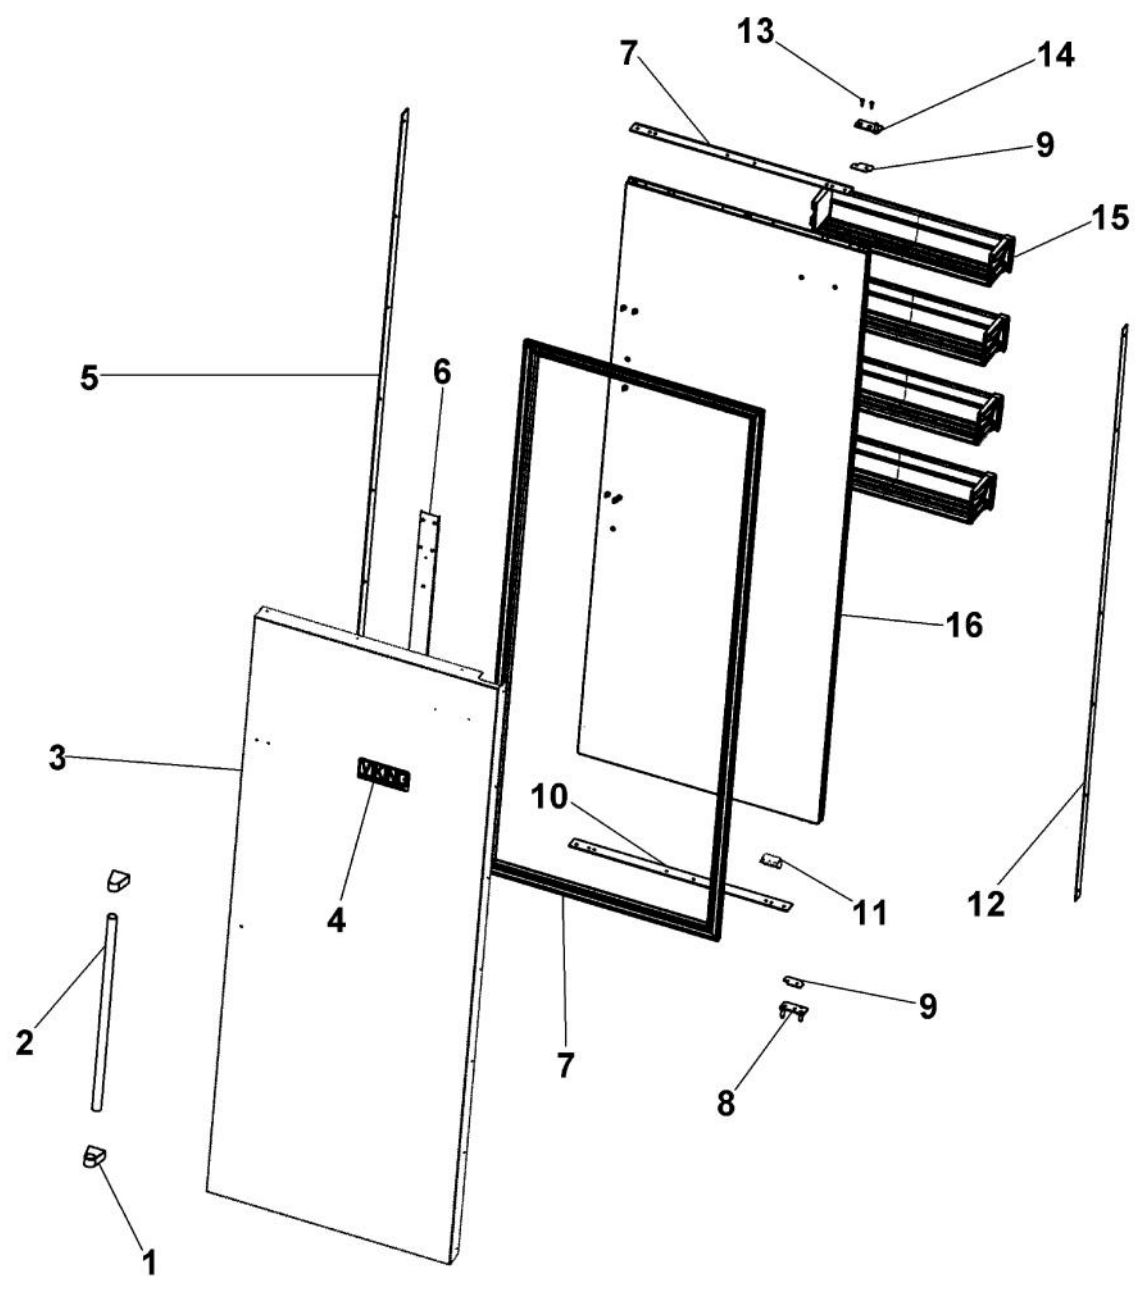

Ref #	Part Number	Qty.	Description
1	G9099202BK		AIR DUCT WELD ASM COMPLETE 30 XBKX
2	B2096962		BRACKET-LOUVER SUP
3	B2096961		BRACKET-LOUVER
4	M0220417		SCREW-TC
5	B20911817		GRILLE ENDCAP PRO R
	B20911818		GRILL ENDCAP PRO L/R NON-HINGE
6	B20911818		GRILL ENDCAP PRO L/R NON-HINGE
	B20911816		GRILLE ENDCAP PRO L
7	B20910754		GRILLE LOUVER TOP 30 PRO
8	B20910755		GRILLE LOUVER MID 30 PRO
9	B20910756		GRILLE LOUVER BOT 30 PRO
10	G32910757		GRILLE ASM AF AR 30 PRO
	G32911376		GRILLE ASM AF AR 30 PRO LH