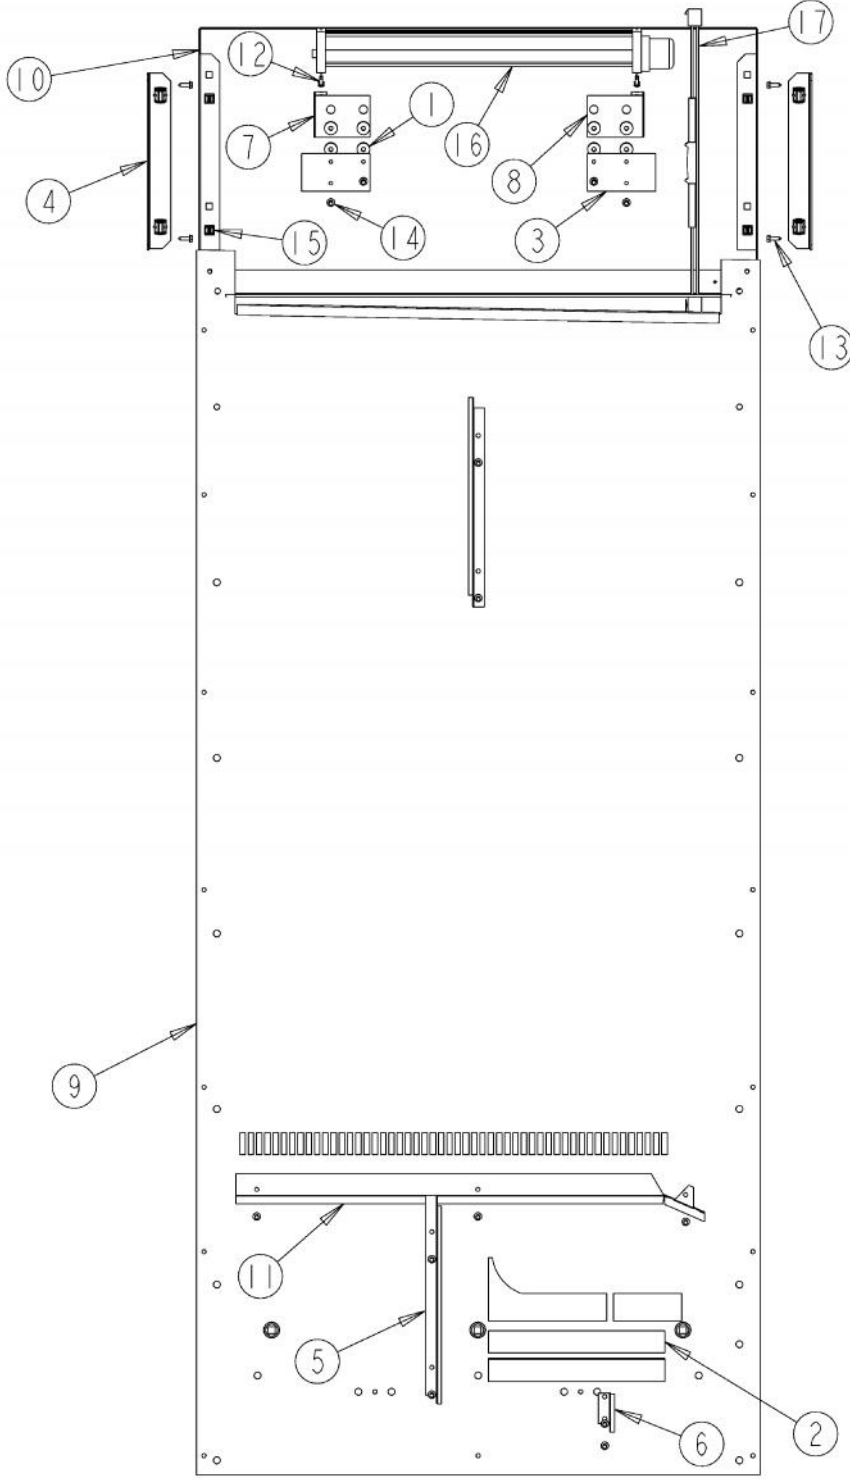

Ref #	Part Number	Qty.	Description
1	12234001		GROMMET-VIBRATION
2	A3030361		GASKET, RED
3	B10914128		SPACER FAN AR 36/30
4	G50912369		ANGLE UPR EVAP MTNG AR
5	K20912393		PLATE BAFFLE VERTICAL AR 30
6	K20912394		PLATE BAFFLE VERTICAL SMALL AR 30
7	K20914130		BRKT, FAN MTG RT AR 30
8	K20914131		BRKT, FAN MTG LT AR 30
9	L20910734		COVER LARGE SUMP AR 30
10	L20914101		COVER EVAP AR 30
11	L20913709WH		DIVIDER AIR AR 30
12	M0217204		SCREW, SM
13	M0238616		SCREW-SM
14	M0238859		SCREW-SHLDR
15	PD950012		STRIKE PANEL ACCESS
16	PE950154		FAN EVAP HORIZ AF AR 30
17	PE970641		JUMPER FAN RESISTOR