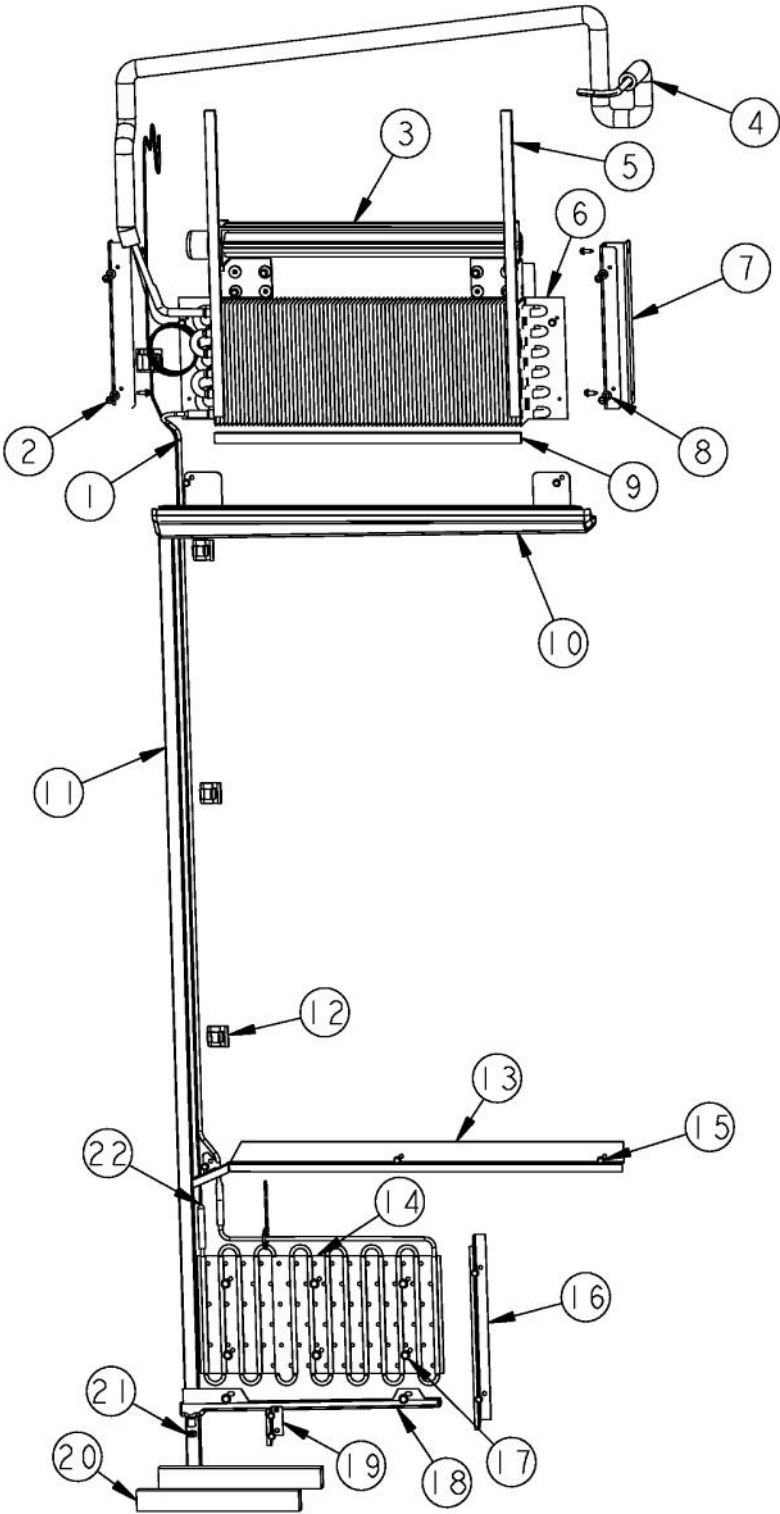

Ref #	Part Number	Qty.	Description
1	F20913719		TUBE EVAP AR 30
2	PD020238		SCR WH HEX WSHR HD SLTD NO.8-18 X 1/2
3	G50914134		ASM FAN MOUNTING AR 30
4	F20911126		TUBE SUCTION AR 30
5	PB070288		1/4 X 1/2 CLOSED CELL SPONGE
6	PM910457		EVAPORATOR AR 36 30
7	K20914102		ANGLE UPR EVAP MNT AR 30 36
8	PD040150		WASHER FLAT NYLON NO.10
9	PB070288		1/4 X 1/2 CLOSED CELL SPONGE
10	G50914188		DRAIN PAN ASM UPPER AR30
11	PK030446		DRAIN VERTICAL AR 30 36
12	M0104106		CLIP-CORD VM0104106
13	L20913709WH		DIVIDER AIR AR 30
14	PM910496		MS HEAT EXCH ASM AR 36 30
15	PD020194		SCREW-SM
16	K20912393		PLATE BAFFLE VERTICAL AR 30
17	PD020032		SRW-8(A)X3/8PH.WFR HD 7/16DIAXNICL
18	PK030445		PAN DRAIN LOWER EVAP AR 30 36
19	K20912394		PLATE BAFFLE VERTICAL SMALL AR 30
20	A3030361		GASKET, RED
21	12115101		CLAMP-TUBE V12115101
22	F20912567		TUBE CAPILLARY FORMED