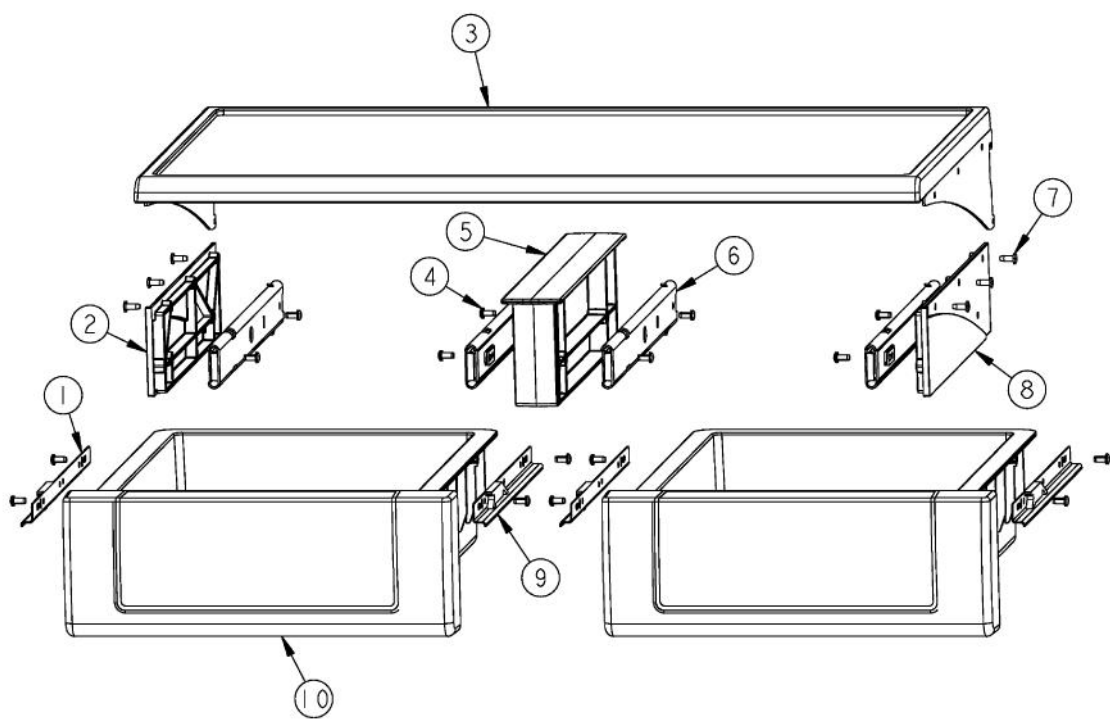

Ref #	Part Number	Qty.	Description
1	PM910342		RAIL DRAWER L
2	PK930291		SUPPORT SLIDE L
3	PM010529		SHELF ASM GLASS 30 AR 48 FF
4	PD920161		SCR 8-16 PLASTITE PNP 3/8 S
5	PK030439		GLIDE CENTER SUPPORT
6	PM910388		SLIDE DRAWER (R & L)
7	PD020032		SRW-8(A)X3/8PH.WFR HD 7/16DIAXNICL
8	PK930290		SUPPORT SLIDE R
9	PM910343		RAIL DRAWER R
10	PK930305		DRAWER DELI AR 30 SXS 48