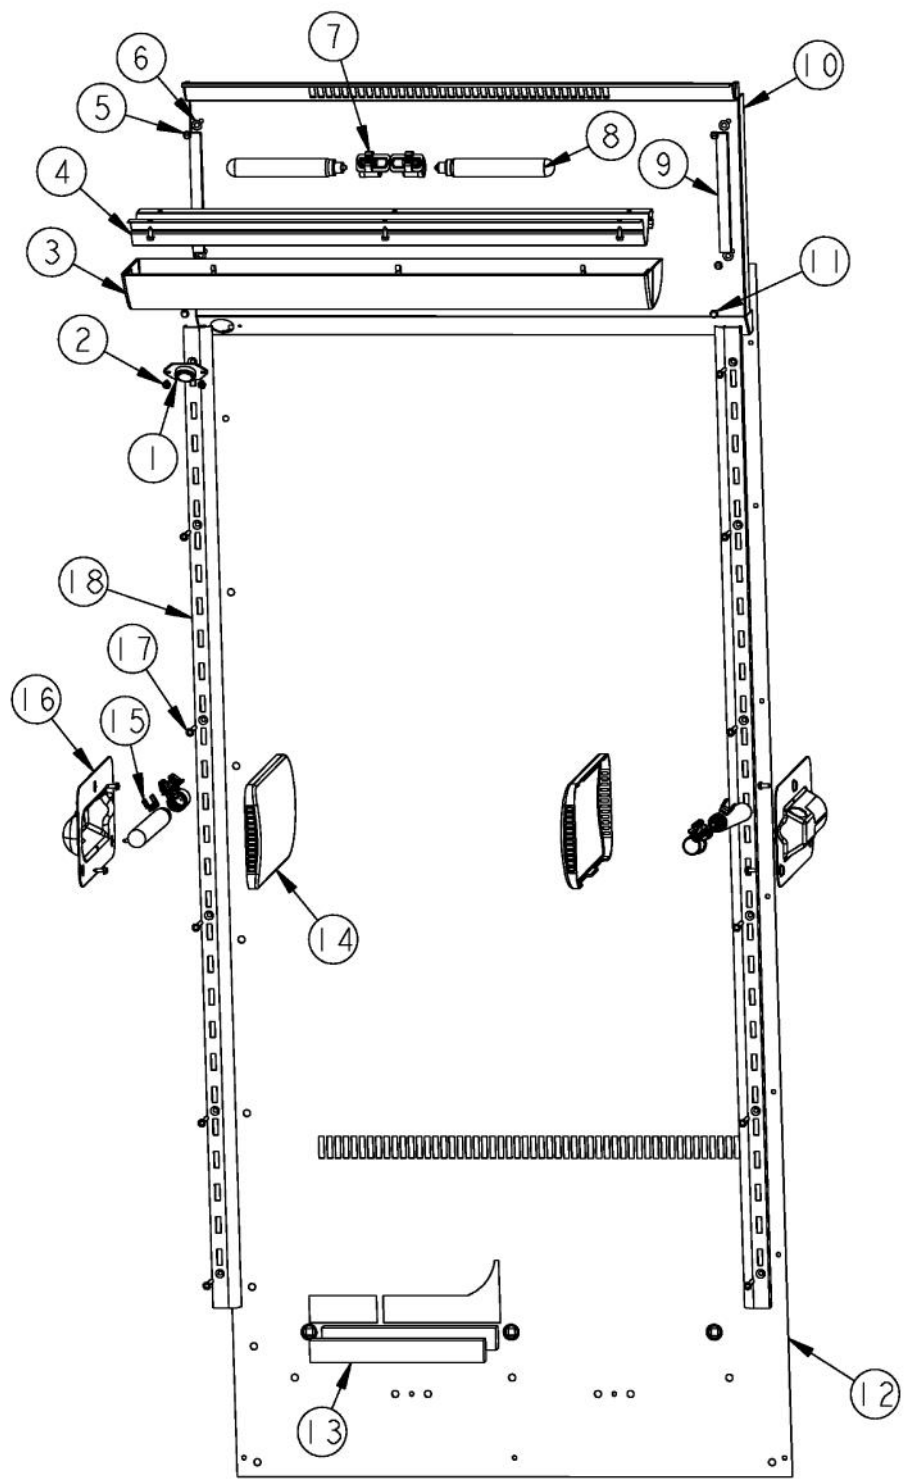

Ref #	Part Number	Qty.	Description
1	PM010529		SHELF ASM GLASS 30 AR 48 FF
2	ProduceDrawerArea		FOR BREAKDOWN SEE PAGE 002
3	DELI DRAWER AREA		FOR BREAKDOWN SEE PAGE 002
4	MEAT SAVER DRAW...		FOR BREAKDOWN SEE PAGE 004

Ref #	Part Number	Qty.	Description
1	PM010529		SHELF ASM GLASS 30 AR 48 FF
2	PK930291		SUPPORT SLIDE L
3	PD920161		SCR 8-16 PLASTITE PNP 3/8 S
4	PK030439		GLIDE CENTER SUPPORT
5	PM910388		SLIDE DRAWER (R & L)
6	PD020032		SRW-8(A)X3/8PH.WFR HD 7/16DIAXNICL
7	PK930290		SUPPORT SLIDE R
8	PM910343		RAIL DRAWER R
9	PK930304		PRODUCE DRAWER
10	PM910342		RAIL DRAWER L

Ref #	Part Number	Qty.	Description
1	PM910342		RAIL DRAWER L
2	PK930291		SUPPORT SLIDE L
3	PM010529		SHELF ASM GLASS 30 AR 48 FF
4	PD920161		SCR 8-16 PLASTITE PNP 3/8 S
5	PK030439		GLIDE CENTER SUPPORT
6	PM910388		SLIDE DRAWER (R & L)
7	PD020032		SRW-8(A)X3/8PH.WFR HD 7/16DIAXNICL
8	PK930290		SUPPORT SLIDE R
9	PM910343		RAIL DRAWER R
10	PK930305		DRAWER DELI AR 30 SXS 48

Ref #	Part Number	Qty.	Description
1	C8983701		THERMISTOR
2	M0211014		SCREW-SM
3	PK930268		COVER LIGHT ASM AF AR 30 SXS 48 FF
4	L2099492		BRACKET LIGHT SXS 48 FF
5	PD020238		SCR WH HEX WSHR HD SLTD NO.8-18 X 1/2
6	PD040150		WASHER FLAT NYLON NO.10
7	PE950125		LIGHT SOCKET
8	A3079001		LAMP - 40W
9	PB070288		1/4 X 1/2 CLOSED CELL SPONGE
10	L20914101		COVER EVAP AR 30
11	PD020194		SCREW-SM
12	L20910734		COVER LARGE SUMP AR 30
13	A3030361		GASKET, RED
14	PK930346		COVER LIGHT
15	B5733302		CLIP-GROUND
16	10270203		HOUSING-LIGHT V10270203
17	M0238535		SCREW-SM
18	PM910280		LADDER SIDE AF 30 36