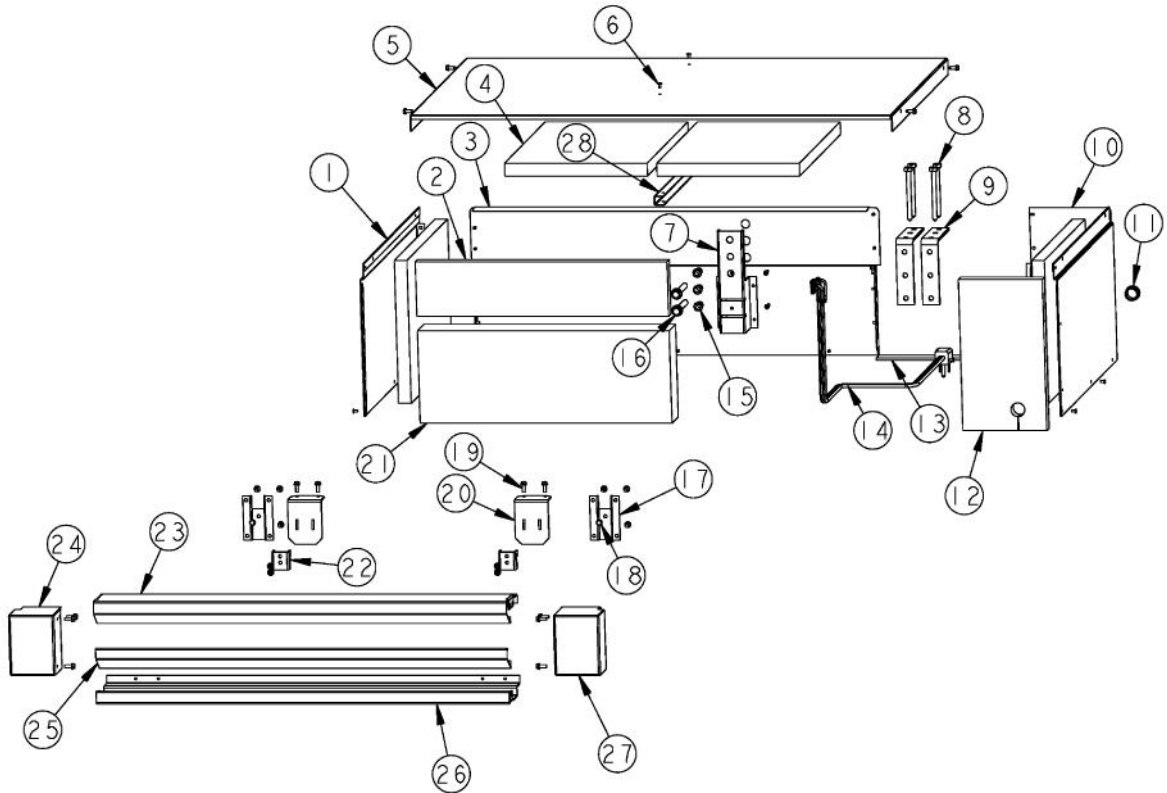

Ref #	Part Number	Qty.	Description
1	K2099460		MC SIDE L
2	PB070356		INSULATION MC COVER
3	K2099932		MC BACK 30
4	PB070355		INSULATION MC COVER
5	K2099930		MC TOP 30
6	PC040010		POP RIVET
7	K20915675		BRACKET PSM
8	M0223509		SCREW-LAG
9	PK910089		BRACKET, ANTI - TIP
10	K2099459		MC SIDE R
11	A4554806		BUSHING-SNAP VA4554806
12	PB970171		MC INSULATION - BACK SIDE
13	A3189370		GASKET-FOAM VA3189370
14	10916507		TUBE-PROCESS GRN
15	PD040157		BEARING SLEEVE
16	PD020233		SCR LAG 5/16-9 GX 5/16X7/16 WAF IHXW 3 S ZN
17	PK050004		BRACKET GRILLE
18	PD020194		SCREW-SM
19	M0220417		SCREW-TC
20	B2096962		BRACKET-LOUVER SUP
21	PB070357		INSULATION MC COVER
22	B2096961		BRACKET-LOUVER
23	B20910754		GRILLE LOUVER TOP 30 PRO
24	B20911816		GRILLE ENDCAP PRO L
	B20911818		GRILL ENDCAP PRO L/R NON-HINGE
25	B20910755		GRILLE LOUVER MID 30 PRO
26	B20910756		GRILLE LOUVER BOT 30 PRO
27	B20911818		GRILL ENDCAP PRO L/R NON-HINGE
	B20911817		GRILLE ENDCAP PRO R
28	K2099455		SUPPORT MC Z