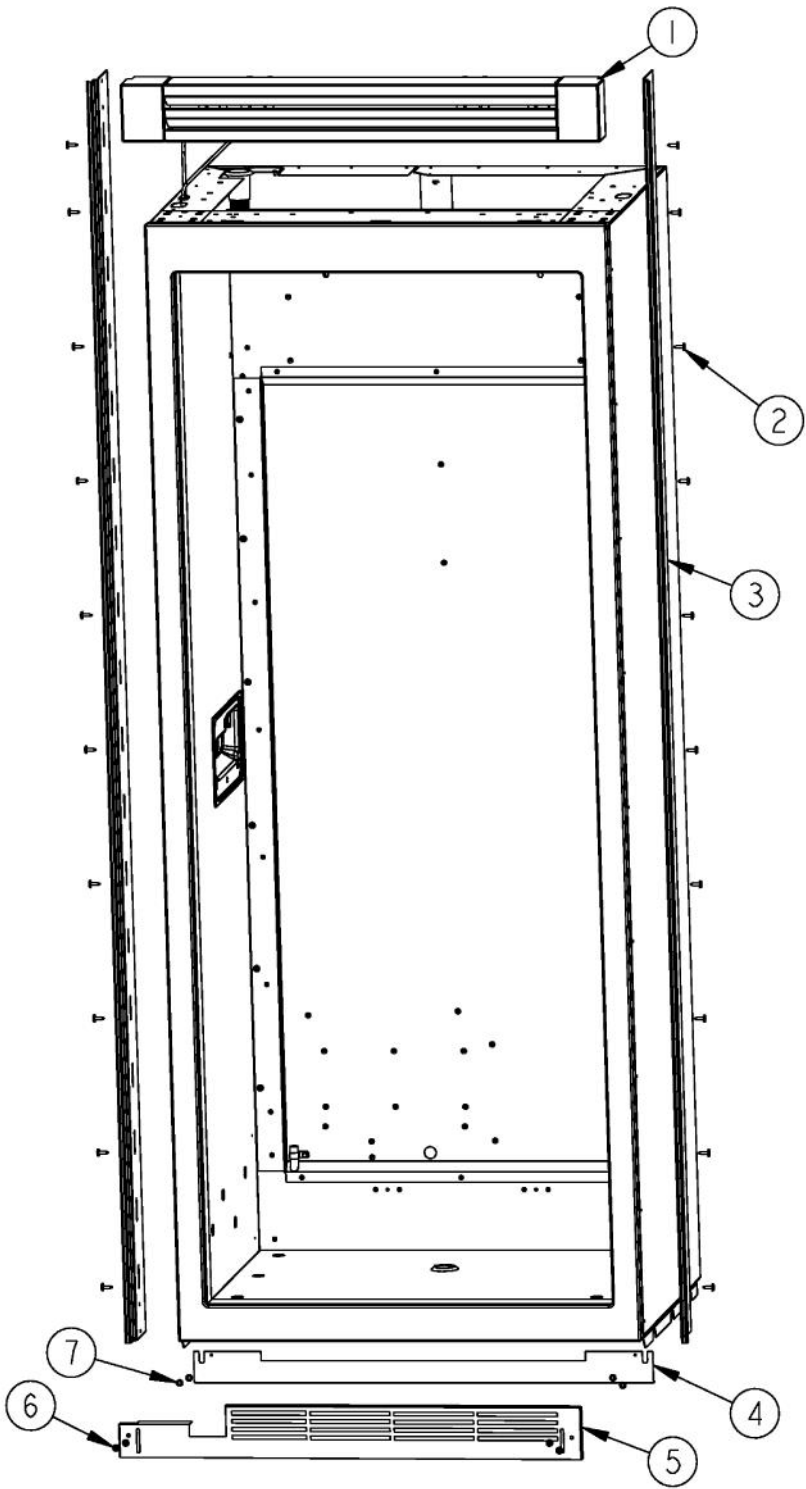

Ref #	Part Number	Qty.	Description
1	G32911376 G32910757		GRILLE ASM AF AR 30 PRO LH GRILLE ASM AF AR 30 PRO (FOR BREAKDOWN SEE PAGE 011)
2	M0210458		SCREW-SM
3	PK910123		SIDE TRIM - PRO
4	000206-002		KICKPLATE, LWR
5	C90910725BK C90910758BK		VENTED TOE GRILLE (LEFT HINGE) GRILLE TOE VENTED 30 R XBKX
6	M0210443		SCREW-E SM
7	40370P01		NYLON FLAT WASHER V40370P01
NI	G50915030		GRILLE TOE ASM AF AR 30 L (CONTAINS ITEMS NO. 4 - NO. 7)
	G50915029		GRILLE TOE ASM AF AR 30 R (CONTAINS ITEMS NO. 4 - NO. 7)