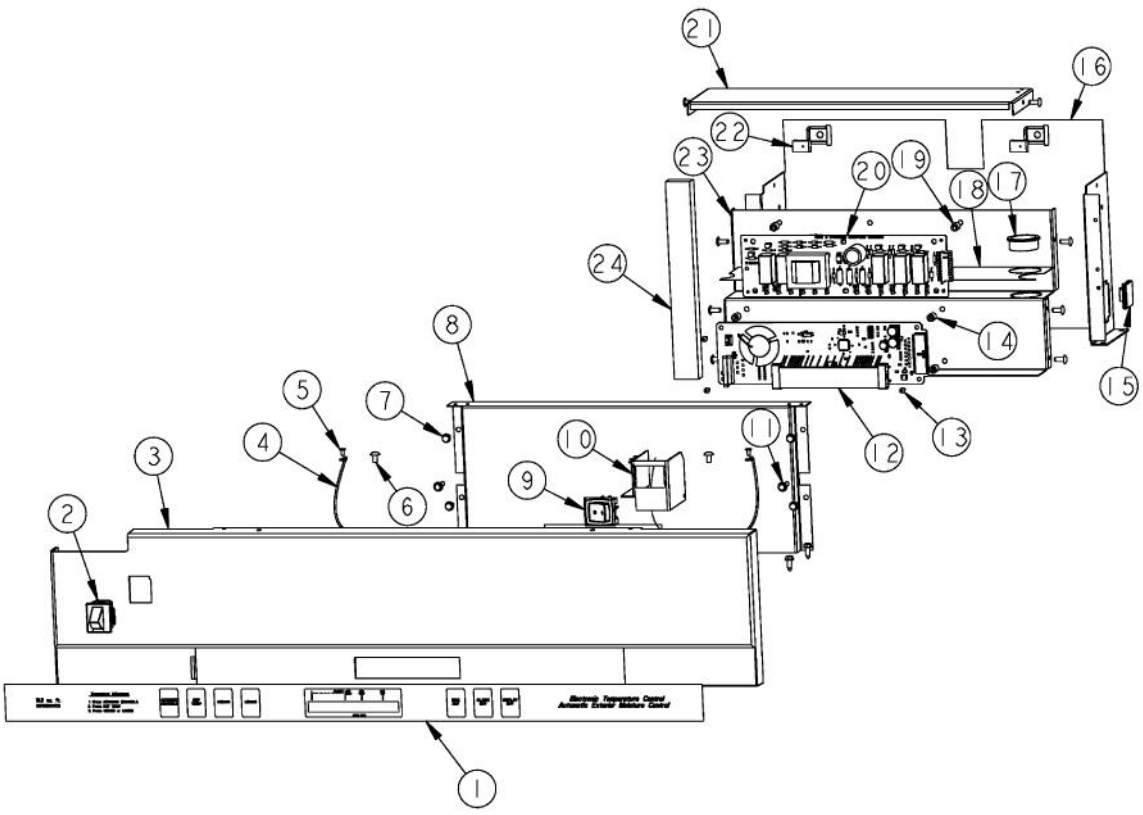

Ref #	Part Number	Qty.	Description
1	PE950183		SWITCH OVERLAY AR 30
2	PE950122		SWITCH
3	PK030457		PANEL CONTROL AR 30 L
	PK030456		PANEL CONTROL AR 30 R
4	12064001		SUPP-CONT PANEL
5	PC040010		POP RIVET
6	M0224128		SCREW-SM
7	PD020194		SCREW-SM
8	K20910061		CONTROL BOX FRONT
9	PE950149		SWITCH POWER
10	K2098654		BRACKET SWITCH POWER
11	M0238846		SCREW-SHLDR
12	PE070728		BOARD LOW VOLTAGE
13	PD020013		TYPE AB NO.6 X 3/8 PH PAN HD. SMS
14	M0585506		SUPPORT
15	M0104106		CLIP-CORD VM0104106
16	K2099402		CONTROL BOX
17	A4554817		BUSHING-SNAP VA4554817
18	PM910325		FILM PROTECTIVE
19	M0585504		SUPPORT
20	PE970463		POWER CONTROL BOARD
21	K20915000		CONTROL BOX TOP
22	M0288120		NUT-SPEED, VM0288120
23	K20910060		BRACKET - PC
24	A3030361		GASKET, RED