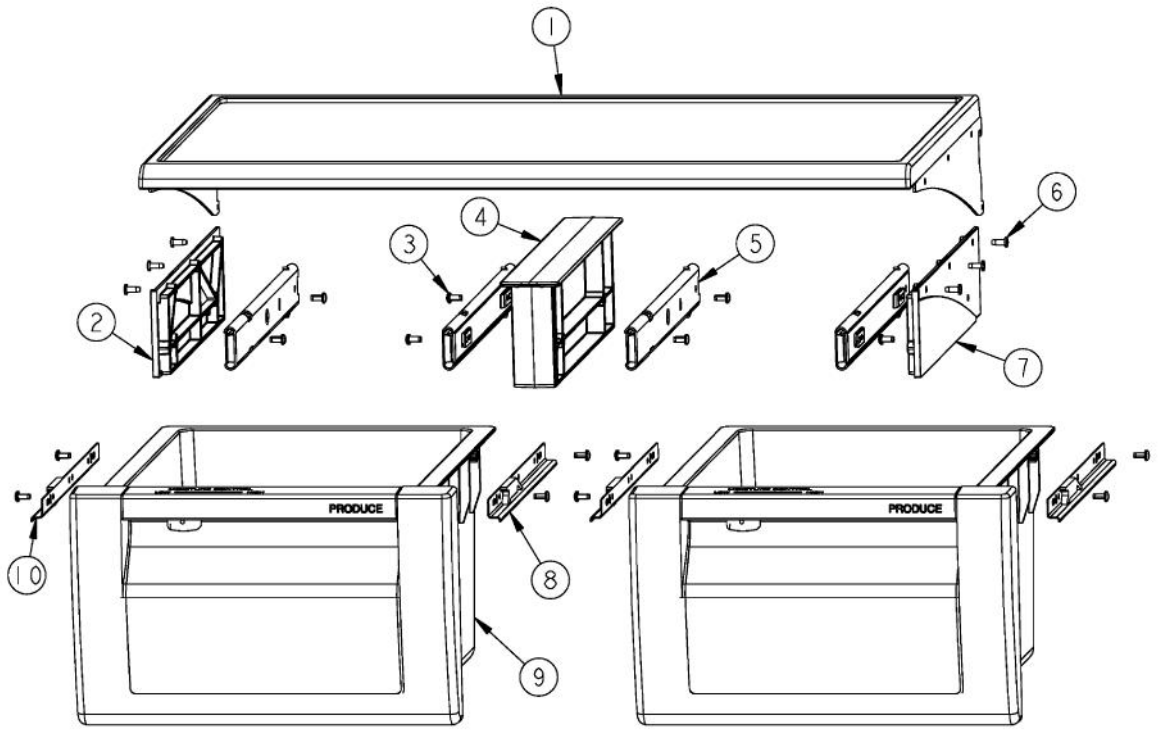

Ref #	Part Number	Qty.	Description
1	PM010529		SHELF ASM GLASS 30 AR 48 FF
2	ProduceDrawerArea		FOR BREAKDOWN SEE PAGE 002
3	DELI DRAWER AREA		FOR BREAKDOWN SEE PAGE 002
4	MEAT SAVER DRAW...		FOR BREAKDOWN SEE PAGE 004