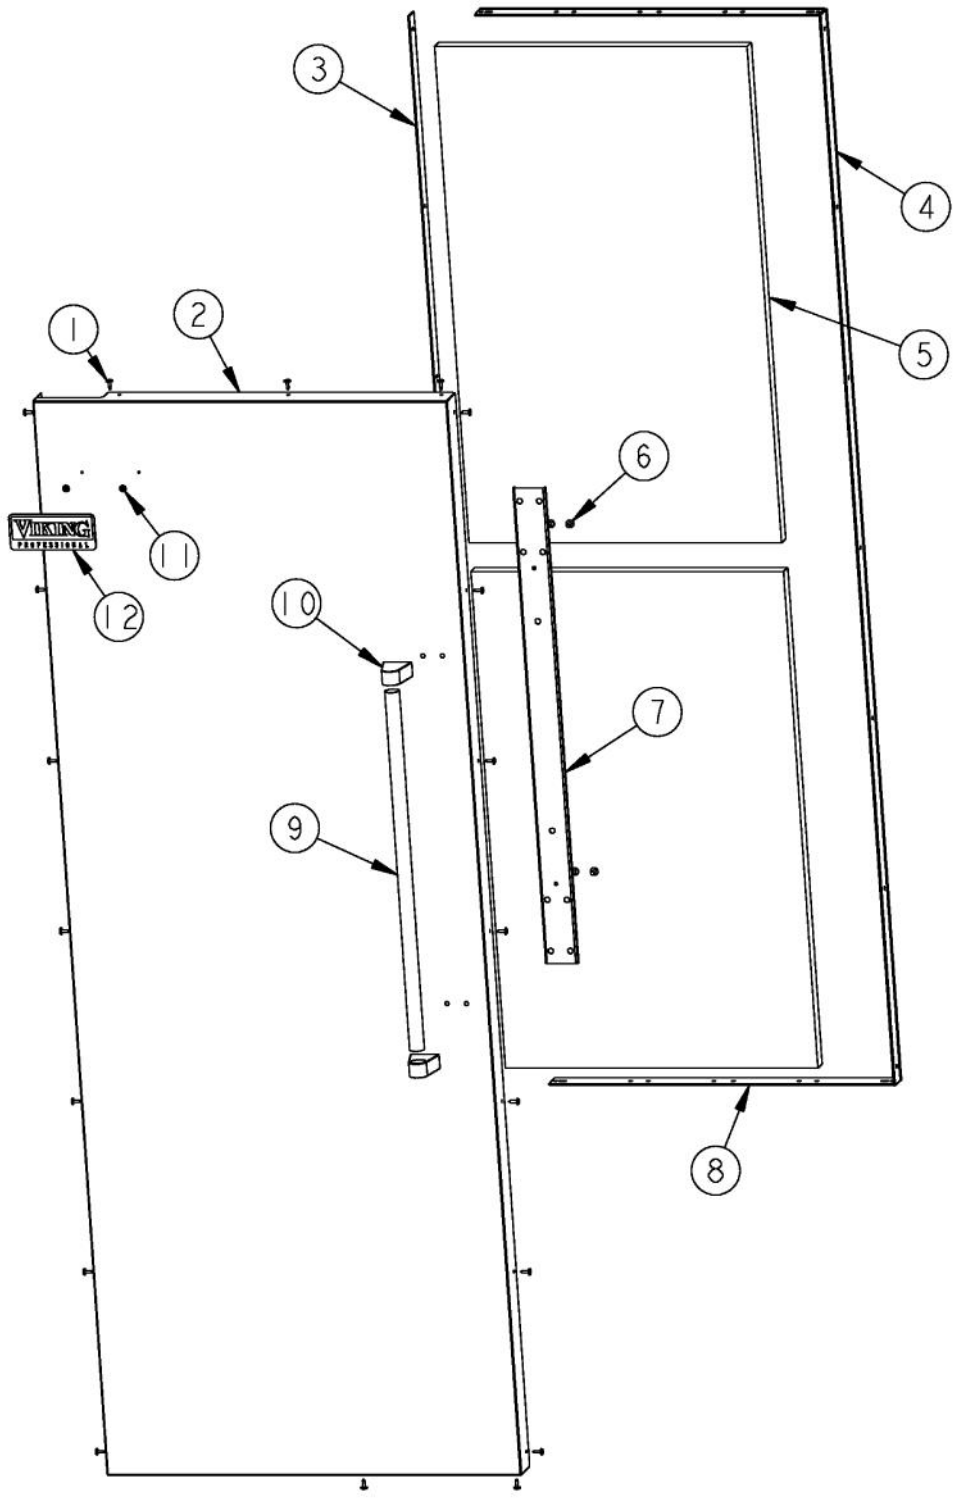

Ref #	Part Number	Qty.	Description
1	PC020279		PIVOT PL ASM LH UP PRO/DES
	PC020278		PIVOT PL ASM RH UP PRO/DES
2	PD920174		10-32 TORX HEAD SCREW
3	PD040162		SPACER-DOOR HINGE
4	001617-000		SPACER,NYL,PIVOT PLATE
5	PC020277		PIVOT PL ASM LH LW PRO/DES
	PC020276		PIVOT PL ASM RH LW PRO/DES
6	M0210458		SCREW-SM
7	PD050019		STRIKER DOOR SWITCH
8	G5099291		DOOR BIN ASM SXS 48 FF AND 30 AR
9	V12203602		DAIRY MODULE ASM
10	PB070333	1	DOOR GASKET 30AR 30AF (BEFORE 06-10-08)
10	005448-000	1	GASKET,ASM,30,AFAR (ON OR AFTER 06-10-08)
11	G32915041		DOOR ASM AR 30 (INCLUDES GASKET)