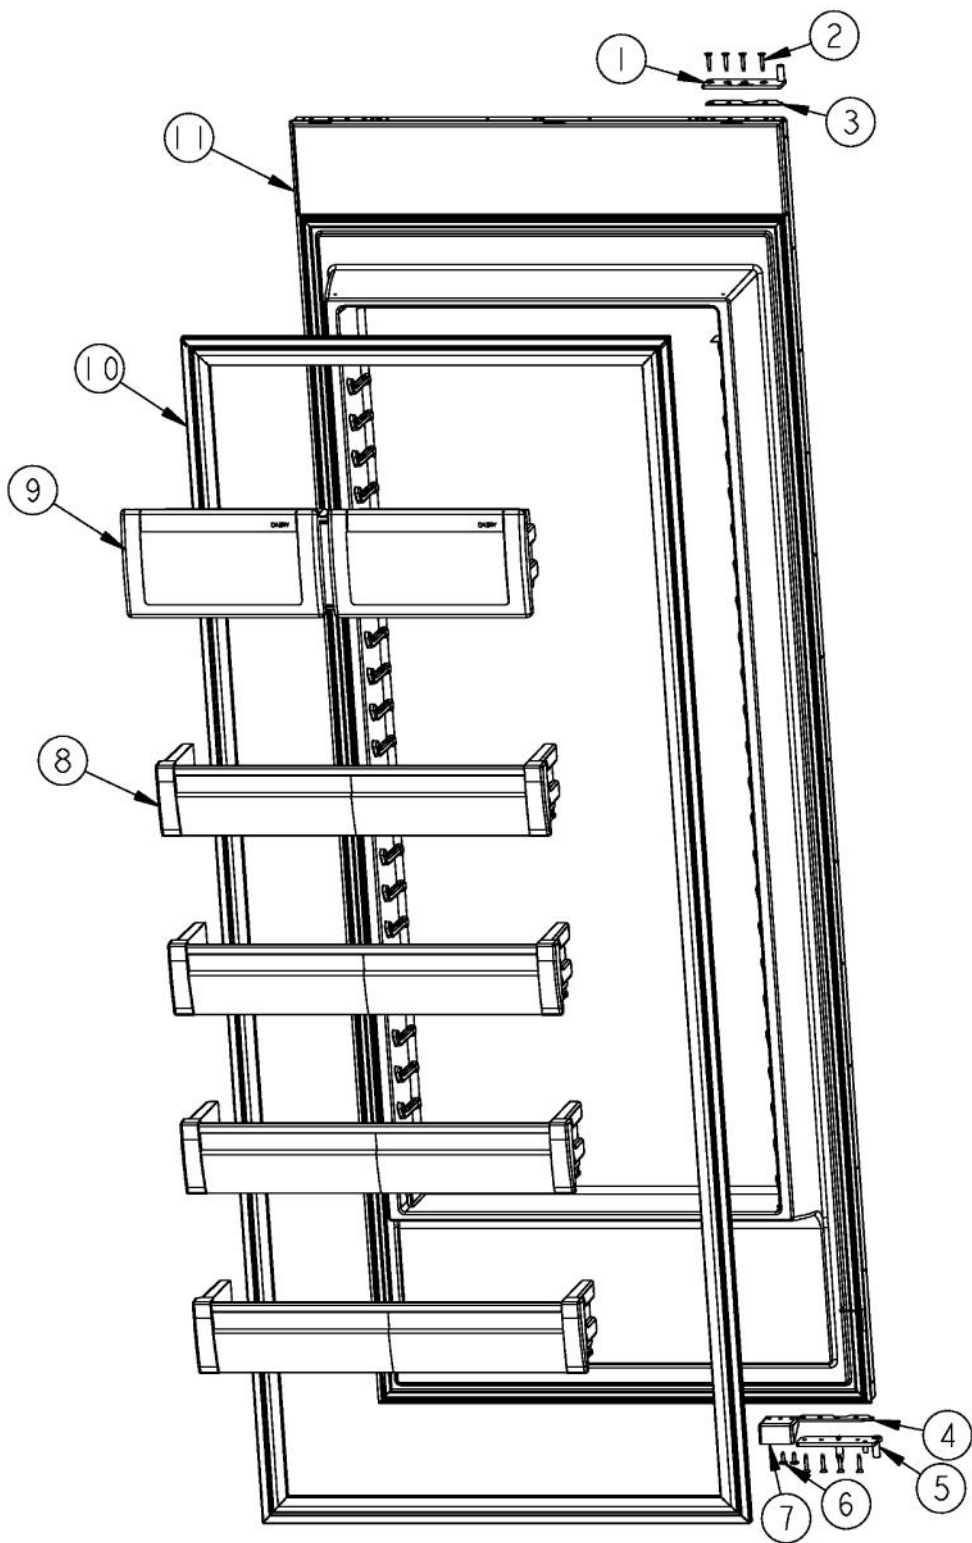

Ref #	Part Number	Qty.	Description
1	PM010529		SHELF ASM GLASS 30 AR 48 FF
2	PK930291		SUPPORT SLIDE L
3	PD920161		SCR 8-16 PLASTITE PNP 3/8 S
4	PK030439		GLIDE CENTER SUPPORT
5	PM910388		SLIDE DRAWER (R & L)
6	PD020032		SRW-8(A)X3/8PH.WFR HD 7/16DIAXNICL
7	PK930290		SUPPORT SLIDE R
8	PM910343		RAIL DRAWER R
9	PK930304		PRODUCE DRAWER
10	PM910342		RAIL DRAWER L

Ref #	Part Number	Qty.	Description
1	PM910342		RAIL DRAWER L
2	PK930291		SUPPORT SLIDE L
3	PM010529		SHELF ASM GLASS 30 AR 48 FF
4	PD920161		SCR 8-16 PLASTITE PNP 3/8 S
5	PK030439		GLIDE CENTER SUPPORT
6	PM910388		SLIDE DRAWER (R & L)
7	PD020032		SRW-8(A)X3/8PH.WFR HD 7/16DIAXNICL
8	PK930290		SUPPORT SLIDE R
9	PM910343		RAIL DRAWER R
10	PK930305		DRAWER DELI AR 30 SXS 48

Ref #	Part Number	Qty.	Description
1	C8983701		THERMISTOR
2	M0211014		SCREW-SM
3	PK930268		COVER LIGHT ASM AF AR 30 SXS 48 FF
4	L2099492		BRACKET LIGHT SXS 48 FF
5	PD020238		SCR WH HEX WSHR HD SLTD NO.8-18 X 1/2
6	PD040150		WASHER FLAT NYLON NO.10
7	PE950125		LIGHT SOCKET
8	A3079001		LAMP - 40W
9	PB070288		1/4 X 1/2 CLOSED CELL SPONGE
10	L20914101		COVER EVAP AR 30
11	PD020194		SCREW-SM
12	L20910734		COVER LARGE SUMP AR 30
13	A3030361		GASKET, RED
14	PK930346		COVER LIGHT
15	B5733302		CLIP-GROUND
16	10270203		HOUSING-LIGHT V10270203
17	M0238535		SCREW-SM
18	PM910280		LADDER SIDE AF 30 36