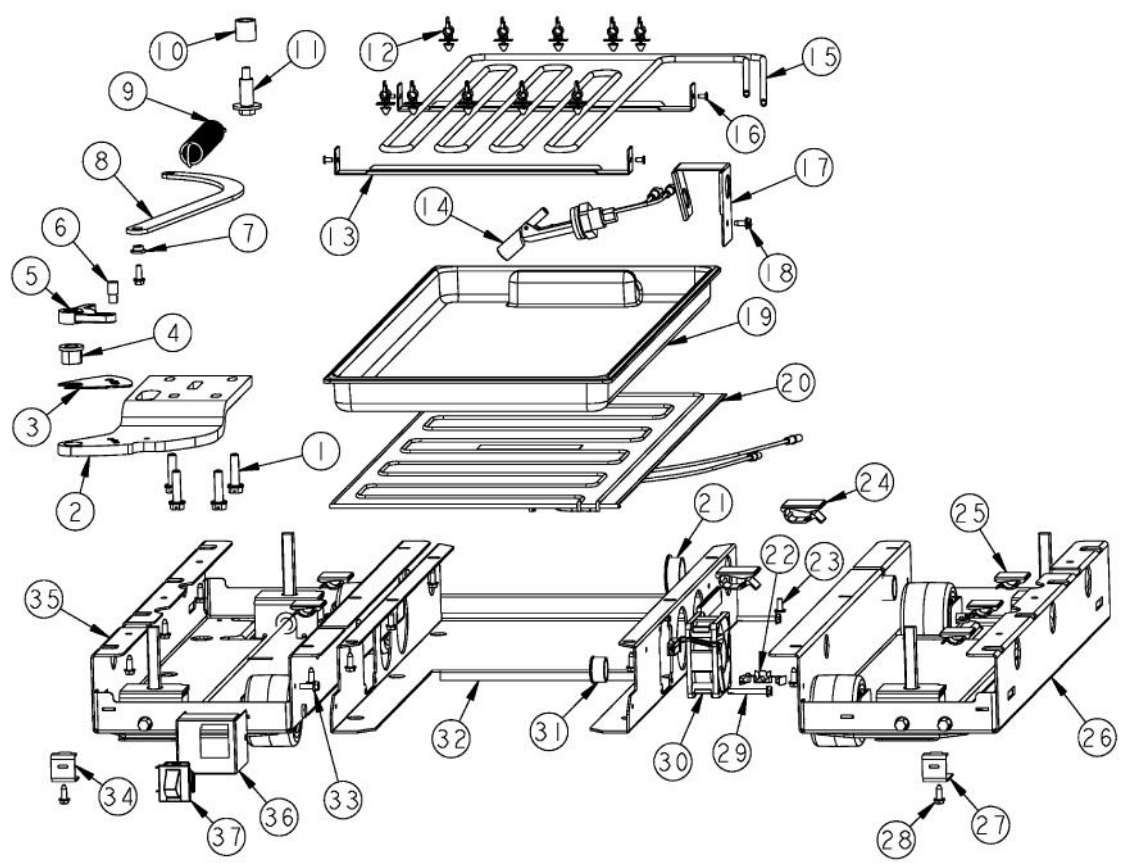

Ref #	Part Number	Qty.	Description
1	000570-000		HEX SCREW
2	PC020289		HINGE PLATE LL
	PC920215		HINGE PLATE SXS LR
3	PC920144		PLATE - WC DOOR SHIM
4	PD940090		BUSHING - WC DOOR LEVEL
5	PD940091		BUSHING - DOOR STOP
6	PC920145		PIN - DOOR STOP
7	PD940094		BUSHING
8	PC920149		BAR-WC BOT HINGE LH
	PC920166		BAR-WC BOT HINGE RH
9	PC910015		SPRING EXTENSION
10	PD940107		ROUND SPRING SPACER
11	M0221523		SCREW - SHLDR
12	PD030146		STAND OFF LOCK CLIP
13	K20911832		BRACKET CONDENSATE SUPPORT
14	PE050248		FLOAT SWITCH HORIZONTAL
15	F2099927		SERPENTINE AF AR 30
16	PC040010		POP RIVET
17	B20915627		BRACKET HORIZ FLOAT SWITCH
18	M0253916		SCREW-TF
19	PK930347		PAN-DRAIN AF AR 30
20	G50915603		PAN HEATER ASM AF/AR 30
21	A4554817		BUSHING-SNAP VA4554817
22	M0327801		SPLICE TAP
23	PD020010		10 X 3/8 GREEN GROUNDING SCREW
24	M0104102		CLIP-CORD RED
25	M0104106		CLIP-CORD VM0104106
26	PM910398		LEVELER ASSEMBLY - R
27	K2098044		BRKT GRILLE SUPPORT
28	PD020194		SCREW-SM
29	PD020274		SCR SLTD HEX WSHR HD 8X1.250 BT
30	000731-000		AXIAL FAN
31	A4554806		BUSHING-SNAP VA4554806
32	K20915953		SHIELD BOTTOM DRAIN
33	M0220417		SCREW-TC
34	K2098096		BRKT GRILLE SUPPORT
35	PM910399		LEVELER MODULE L
36	002668-000		SWITCH,GRILLE,MT,LH
	002667-000		SWITCH,GRILLE,MT,RH
37	PE950122		SWITCH
NI	PK930424	1	VALVE POP UP ASM