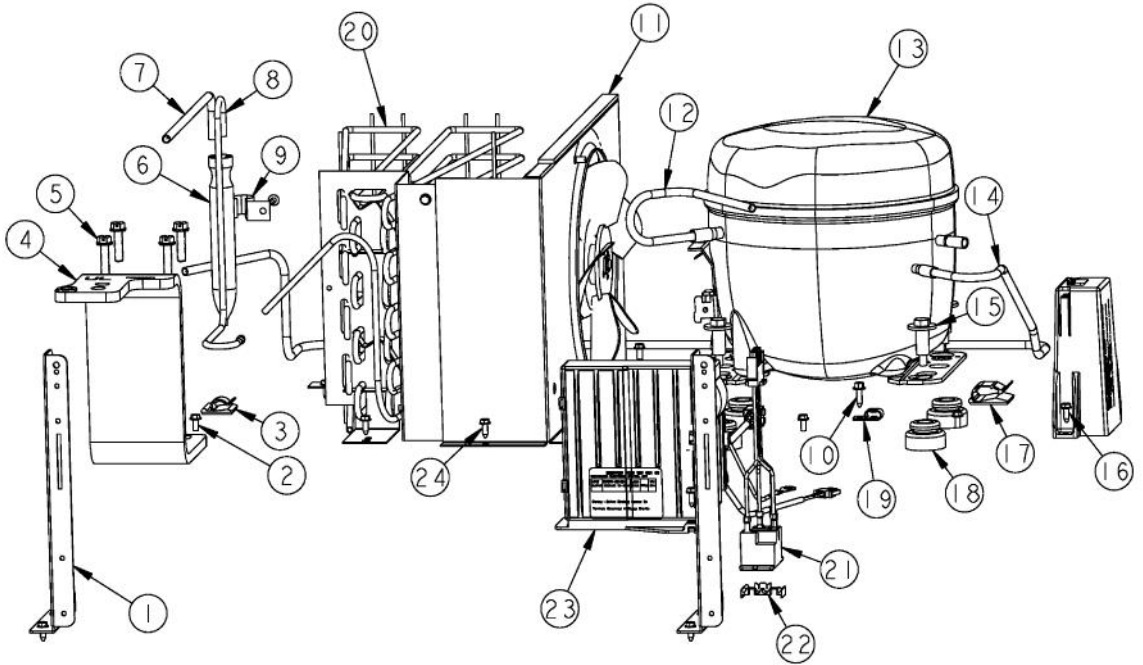

Ref #	Part Number	Qty.	Description
1	K20912569		BRACKET GRILLE SUPPORT
2	PD020010		10 X 3/8 GREEN GROUNDING SCREW
3	M0104106		CLIP-CORD VM0104106
4	PC920204		HINGE ASM UL
	PC920203		HINGE ASM UR
5	000570-000		HEX SCREW
6	10743201		DRIER, HI SIDE
7	F2097740		TUBE PROCESS
8	F2096669		TUBE-DRIER COND
9	10547001		CLIP-DRIER V10547001
10	PD020195		SCR 8-18 X 5/8
11	G5096494		COND. FAN ASSY
12	F2096507		TUBE-PROCESS GRN
13	G50911820		COMPRESSOR KIT (INCLUDES DRIER)
14	F20910729		TUBE DISCHARGE FORMED AF AR 36
15	M0221523		SCREW - SHLDR
16	PE970608		POWER SUPPLY 24 VDC 15 W
17	M0104102		CLIP-CORD RED
18	10835901		GROMMET RUBBER V10835901
19	002573-000		CLAMP CORD
20	PB920171		CONDENSER ASM
21	G50915958		ASM AR SABBATH MODE RELAY
22	M0327801		SPLICE TAP
23	PE070849		INVERTER
24	PD020194		SCREW-SM