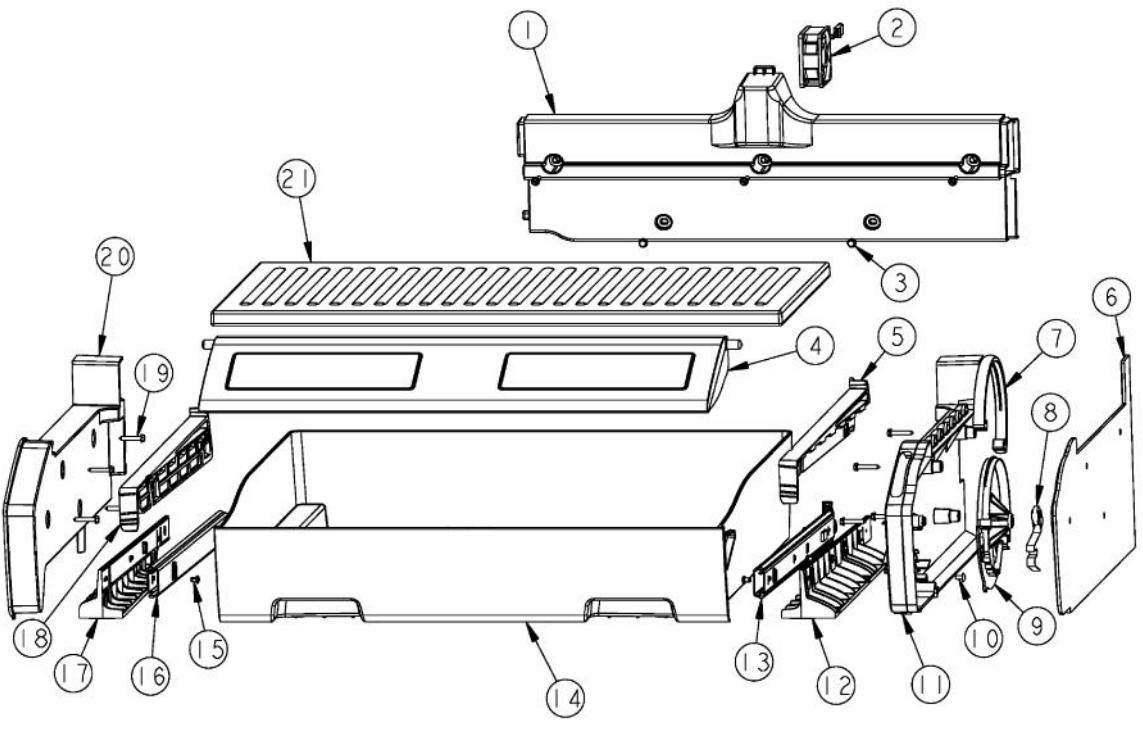

Ref #	Part Number	Qty.	Description
1	PK930307		DUCT MEAT SAVER AR 30 SXS 48
2	000730-000		MEAT SAVER FAN - 3.8 W
NI	020822-000	1	FAN RESISTOR KIT BEFORE SERIALNo. 110409R00010197
3	PD020195		SCR 8-18 X 5/8
4	PK930310		DOOR MEATSAVOR AR 30
5	PK930175		SUPPORT DRAWER MEAT SAVER SXS 42/48 R
6	PK930283		DUCT MEATSAVOR SPACER
7	PK930172		COVER CONTROL MEAT SAVER
8	PM910334		ROLLER TENSION
9	PK930168		DIAL CONTROL MEAT SAVER
10	M0224128		SCREW-SM
11	PK930169		DUCT MEAT SAVER SXS 42/48 R
12	PK930173		SUPPORT SLIDE MEAT SAVER SXS 42/48 R
13	PM910287		SLIDE MEAT SAVER R
14	PK930309		DRAWER MEAT SAVER AR 30 SXS 48
15	PD920162		SCR 8-16 PLASTITE PNP 1/4 S
16	PM910288		SLIDE MEAT SAVER L
17	PK930174		SUPPORT SLIDE MEAT SAVER SXS 42/48 L
18	PK930176		SUPPORT DRAWER MEAT SAVER 42/48 L
19	M0211021		SCREW-SM
20	PK930284		DUCT MEATSAVOR LEFT
21	PK930308		SHELF MEAT SAVER AR 30 SXS 48