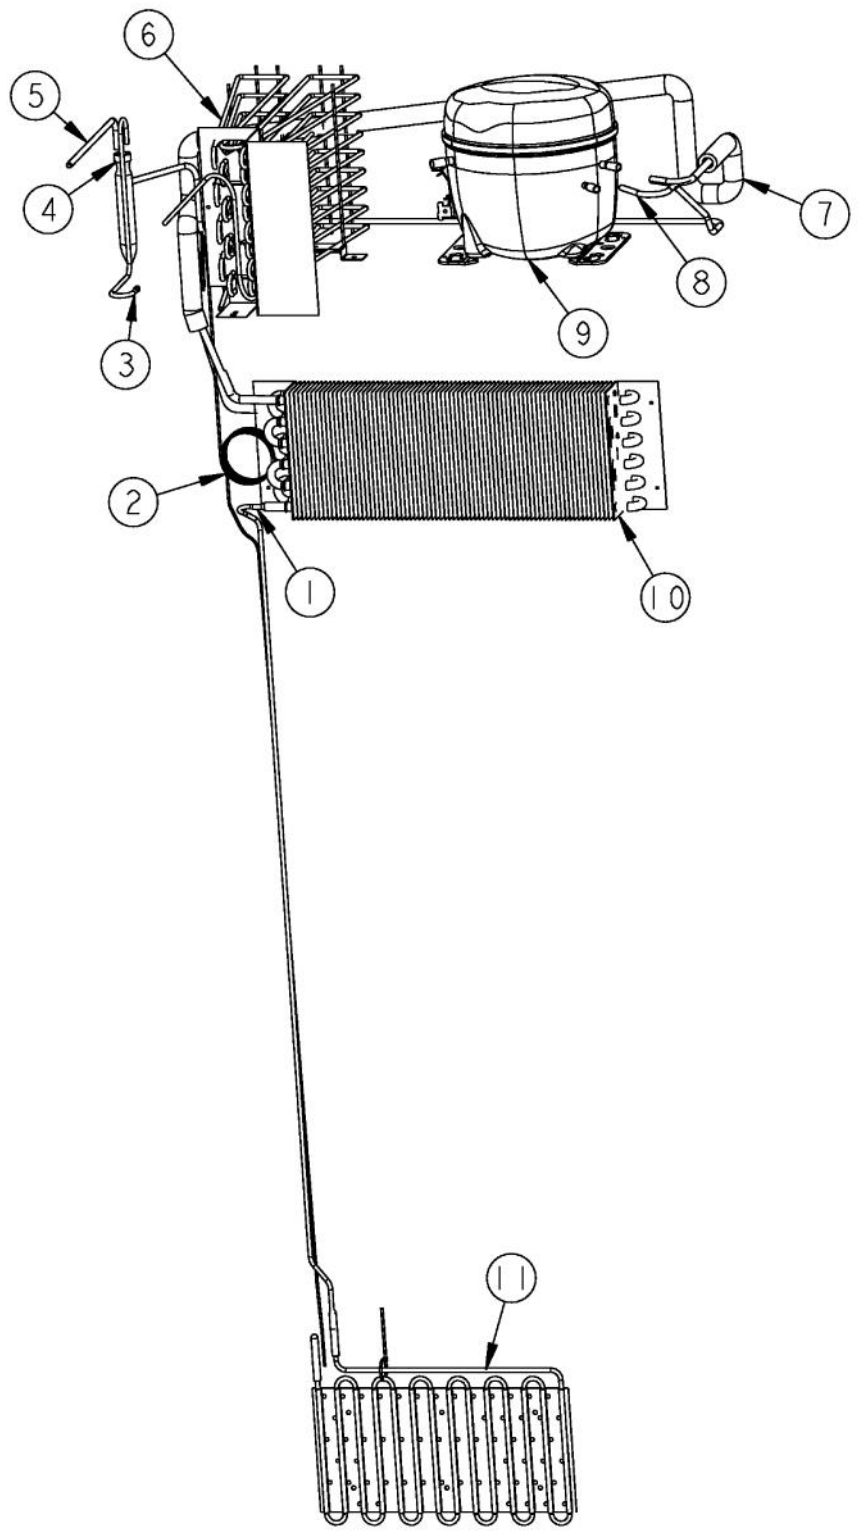

Ref #	Part Number	Qty.	Description
1	F20913719		TUBE EVAP AR 30
2	F20912567		TUBE CAPILLARY FORMED
3	F2096669		TUBE-DRIER COND
4	10743201		DRIER, HI SIDE
5	F2097740		TUBE PROCESS
6	PB920171		CONDENSER ASM
7	F20911126		TUBE SUCTION AR 30
8	F20910729		TUBE DISCHARGE FORMED AF AR 36
9	G50911820		COMPRESSOR KIT (INCLUDES DRIER)
10	PM910457		EVAPORATOR AR 36 30
11	PM910496		MS HEAT EXCH ASM AR 36 30