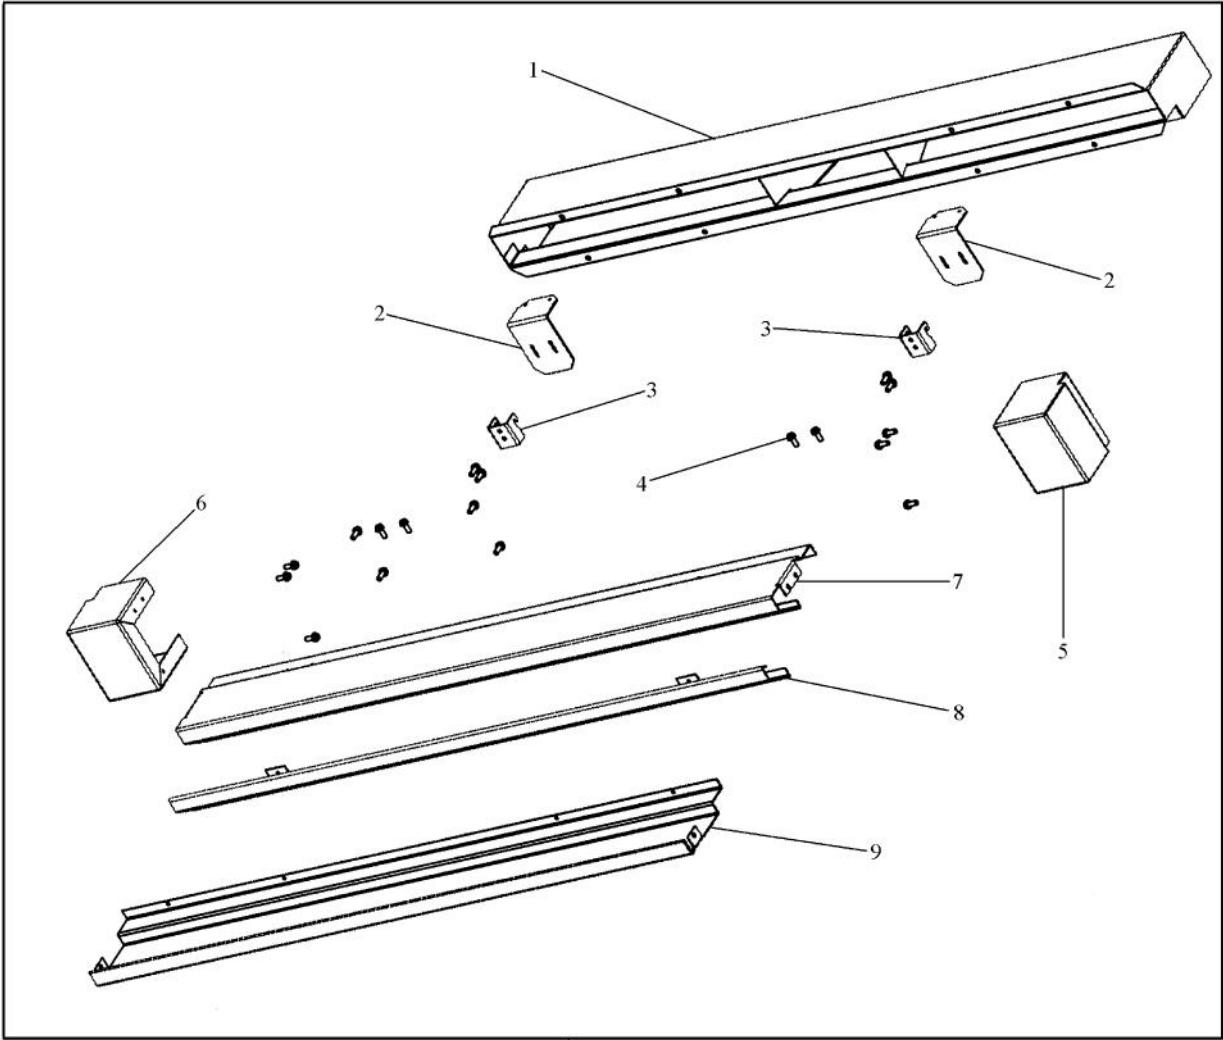

10

Ref #	Part Number	Qty.	Description
1	G90911117BK		AIR DUCT ASM COMPLETE AF AR 36 XBKX
2	B2096962		BRACKET-LOUVER SUP
3	B2096961		BRACKET-LOUVER
4	M0220417		SCREW-TC
5	B20911802		GRILL ENDCAP PRO R
	B20911801		GRILL ENDCAP PRO L
6	B2099013		ENDCAP PRO RH NONHINGE
	B2099012		ENDCAP PRO LH NONHINGE
7	B20911391		GRILLE LOUVER TOP 36 PRO
8	B20911392		GRILLE LOUVER MID 36 PRO
9	B20911122		GRILLE LOUVER BOT 36 PRO
10	G32911116		GRILLE ASM AF AR 36 PRO
	G32911375		GRILLE ASM AF 36 PRO LH