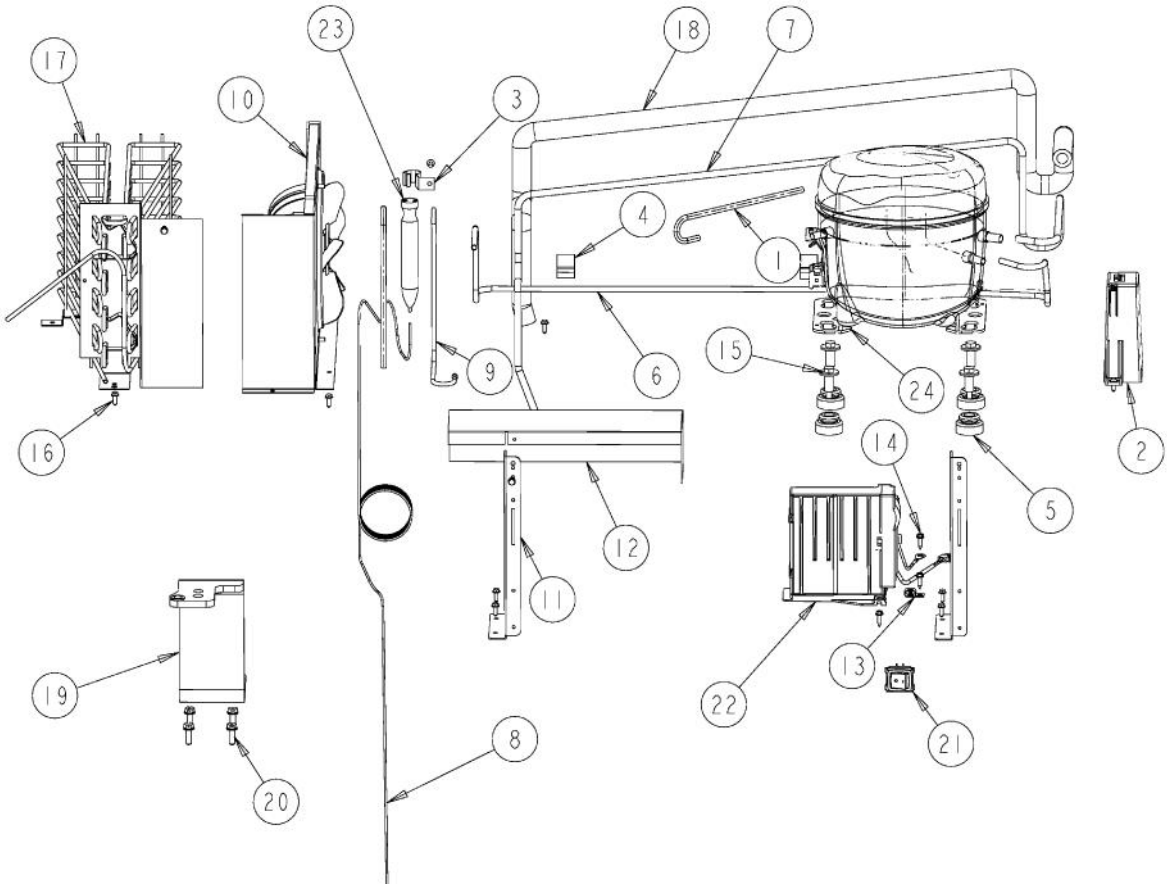

Ref #	Part Number	Qty.	Description
1	F2096507		TUBE-PROCESS GRN
2	PE970608		POWER SUPPLY 24 VDC 15 W
3	10547001		CLIP-DRIER V10547001
4	10699601		DAMPER-TUBING .8
5	10835901		GROMMET RUBBER V10835901
6	F20910737		TUBE DISCHARGE AF AR 36
7	F20911126		TUBE SUCTION AR 30
8	F20912567		TUBE CAPILLARY FORMED
9	F2096669		TUBE-DRIER COND
10	G5096494		COND. FAN ASSY
11	K20912569		BRACKET GRILLE SUPPORT
12	K20912570		DIVERTER AIR HI SIDE 30
13	M0103904		CLAMP-SPEED
14	M0211018		SCREW-SM
15	M0221523		SCREW - SHLDR
16	PD020194		SCREW-SM
17	PB920171		CONDENSER ASM
18	PB970187		INSULATION TUBING 57.500
19	PC920204		HINGE ASM UL
	PC920203		HINGE ASM UR
20	PD940088		SCREW, 1/4 X 20 HEX WASHER SERRATED
21	PE950149		SWITCH POWER
22	PE970449		INVERTER ASSEMBLY
23	10743201		DRIER, HI SIDE
24	G50911820		COMPRESSOR KIT
NI	10916507		TUBE-PROCESS GRN

Ref #	Part Number	Qty.	Description
1	PE950122		SWITCH
2	12064001		SUPP-CONT PANEL
3	12074703		INSUL-CONT BOX V12074703
4	A4539601		SUB TO PC040010 - RIVET-POP VA4539601
5	A4554817		BUSHING-SNAP VA4554817
6	K20910060		BRACKET - PC
7	K20910061		CONTROL BOX FRONT
8	K20910062		CONTROL BOX TOP
9	K2098654		BRACKET SWITCH POWER
10	K2099402		CONTROL BOX
11	M0104106		CLIP-CORD VM0104106
12	M0217204		SCREW, SM
13	M0224128		SCREW-SM
14	M0238846		SCREW-SHLDR
15	M0288120		NUT-SPEED, VM0288120
16	M0585506		SUPPORT
17	PC040010		POP RIVET
18	PD020194		SCREW-SM
19	PE950150		SPDT ROCKER SW. W/LEGEND
20	PE950181		OVERLAY SWITCH AR 36
21	PE970463		POWER CONTROL BOARD
22	PE970464		HARNESS LOW VOLT
23	PE970465		HARNESS HIGH VOLT
24	G50911823		LOW VOLT BOARD KIT (BEFORE 1/22/05)
	PE970603		LOW VOLTAGE BOARD
25	PE970609		HARNESS CONTROL BOARD
26	PK030459		PANEL CONTROL AR 36 L
	PK030458		PANEL CONTROL AR 36 R
27	PM910325		FILM PROTECTIVE