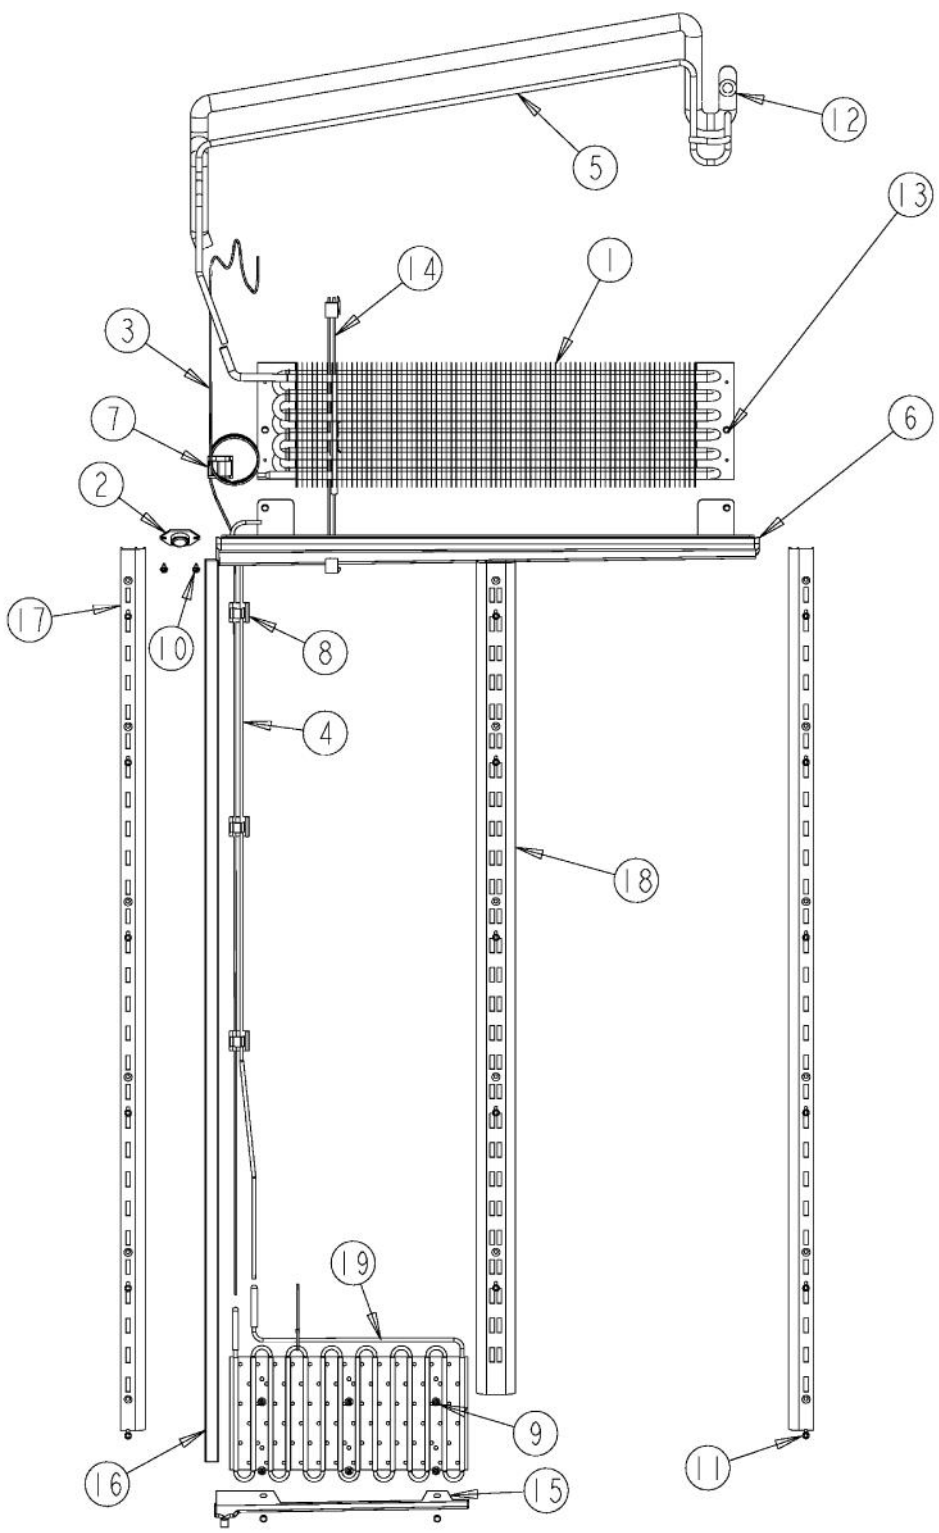

Ref #	Part Number	Qty.	Description
1	F2096507		TUBE-PROCESS GRN
2	PE970608		POWER SUPPLY 24 VDC 15 W
3	10547001		CLIP-DRIER V10547001
4	10699601		DAMPER-TUBING .8
5	10835901		GROMMET RUBBER V10835901
6	F20910737		TUBE DISCHARGE AF AR 36
7	F20911126		TUBE SUCTION AR 30
8	F20912567		TUBE CAPILLARY FORMED
9	F2096669		TUBE-DRIER COND
10	G5096494		COND. FAN ASSY
11	K20912569		BRACKET GRILLE SUPPORT
12	K20912570		DIVERTER AIR HI SIDE 30
13	M0103904		CLAMP-SPEED
14	M0211018		SCREW-SM
15	M0221523		SCREW - SHLDR
16	PD020194		SCREW-SM
17	PB920171		CONDENSER ASM
18	PB970187		INSULATION TUBING 57.500
19	PC920204		HINGE ASM UL
	PC920203		HINGE ASM UR
20	PD940088		SCREW, 1/4 X 20 HEX WASHER SERRATED
21	PE950149		SWITCH POWER
22	PE970449		INVERTER ASSEMBLY
23	10743201		DRIER, HI SIDE
24	G50911820		COMPRESSOR KIT
NI	10916507		TUBE-PROCESS GRN

Ref #	Part Number	Qty.	Description
1	PE950122		SWITCH
2	12064001		SUPP-CONT PANEL
3	12074703		INSUL-CONT BOX V12074703
4	A4539601		SUB TO PC040010 - RIVET-POP VA4539601
5	A4554817		BUSHING-SNAP VA4554817
6	K20910060		BRACKET - PC
7	K20910061		CONTROL BOX FRONT
8	K20910062		CONTROL BOX TOP
9	K2098654		BRACKET SWITCH POWER
10	K2099402		CONTROL BOX
11	M0104106		CLIP-CORD VM0104106
12	M0217204		SCREW, SM
13	M0224128		SCREW-SM
14	M0238846		SCREW-SHLDR
15	M0288120		NUT-SPEED, VM0288120
16	M0585506		SUPPORT
17	PC040010		POP RIVET
18	PD020194		SCREW-SM
19	PE950150		SPDT ROCKER SW. W/LEGEND
20	PE950181		OVERLAY SWITCH AR 36
21	PE970463		POWER CONTROL BOARD
22	PE970464		HARNESS LOW VOLT
23	PE970465		HARNESS HIGH VOLT
24	G50911823		LOW VOLT BOARD KIT (BEFORE 1/22/05)
	PE970603		LOW VOLTAGE BOARD
25	PE970609		HARNESS CONTROL BOARD
26	PK030459		PANEL CONTROL AR 36 L
	PK030458		PANEL CONTROL AR 36 R
27	PM910325		FILM PROTECTIVE