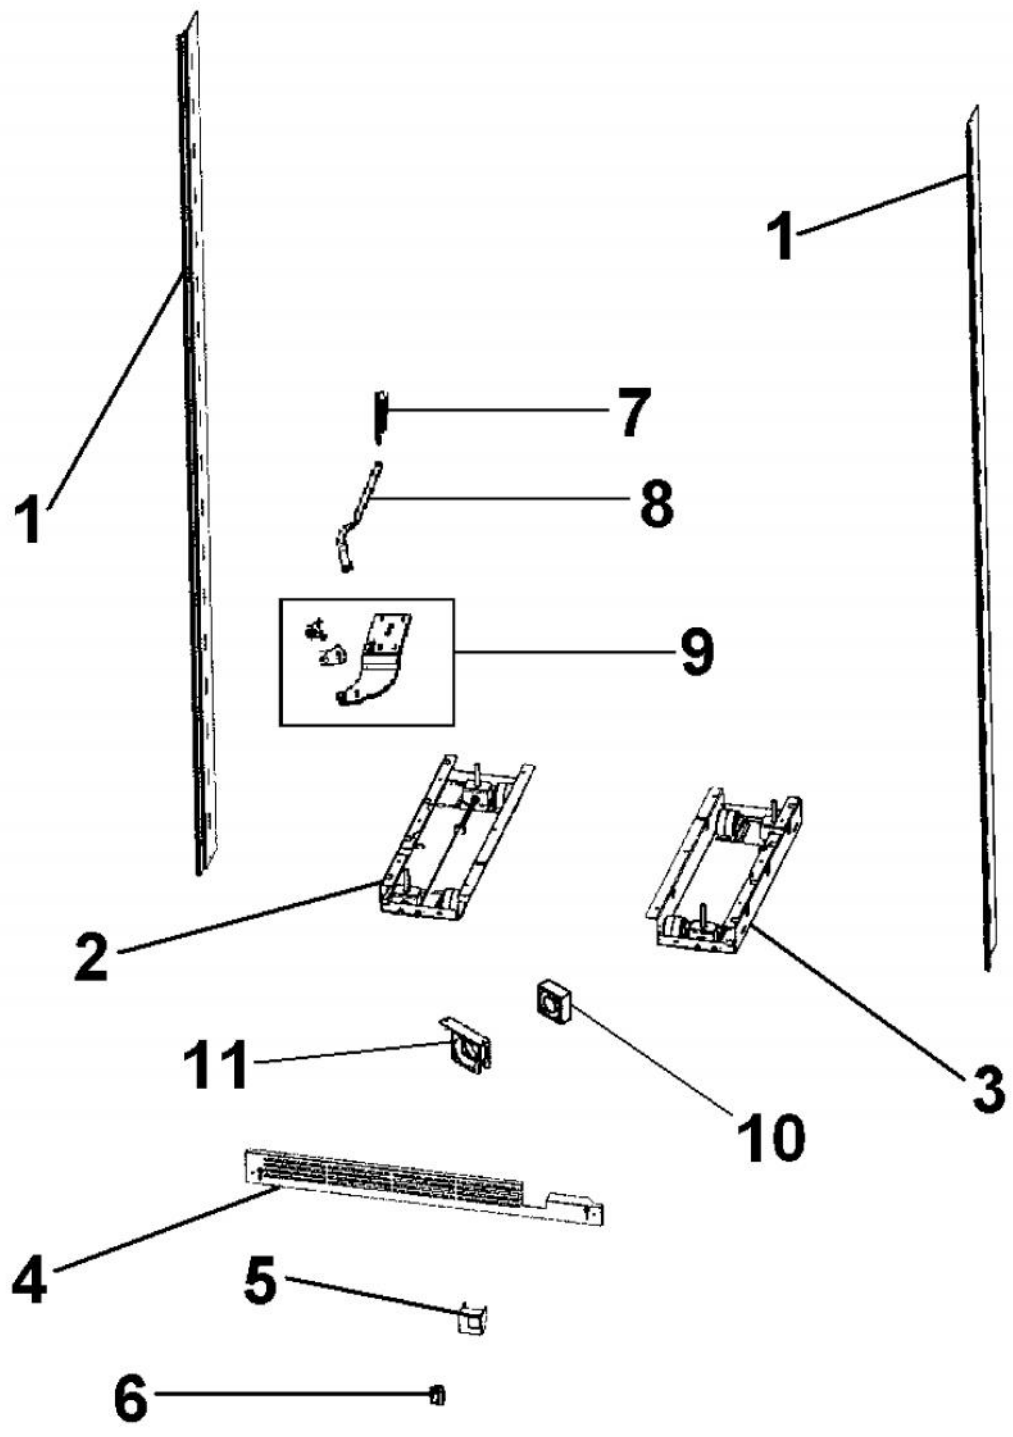

Ref #	Part Number	Qty.	Description
1	B2098011		SIDE TRIM
2	PM910399		LEVELER MODULE L
3	PM910398		LEVELER ASSEMBLY - R
4	G50911378		GRILLE TOE ASM COMPLETE 36 R
	G50911379		GRILLE TOE ASM 36 LH
5	C9098046BK		BASE GRILLE SWITCH MOUNT - RH
6	PE950147		SWITCH SPST NC BLACK
7	PC910015		SPRING EXTENSION
8	PC920149		BAR-WC BOT HINGE LH
	PC920166		BAR-WC BOT HINGE RH
9	G3298649		HINGE ASM COMPLETE LL
	G3298648		HINGE ASM COMPLETE LR
10	12075003		MOTOR-REF FAN
11	K20911976		BRACKET EVAP FAN ICE