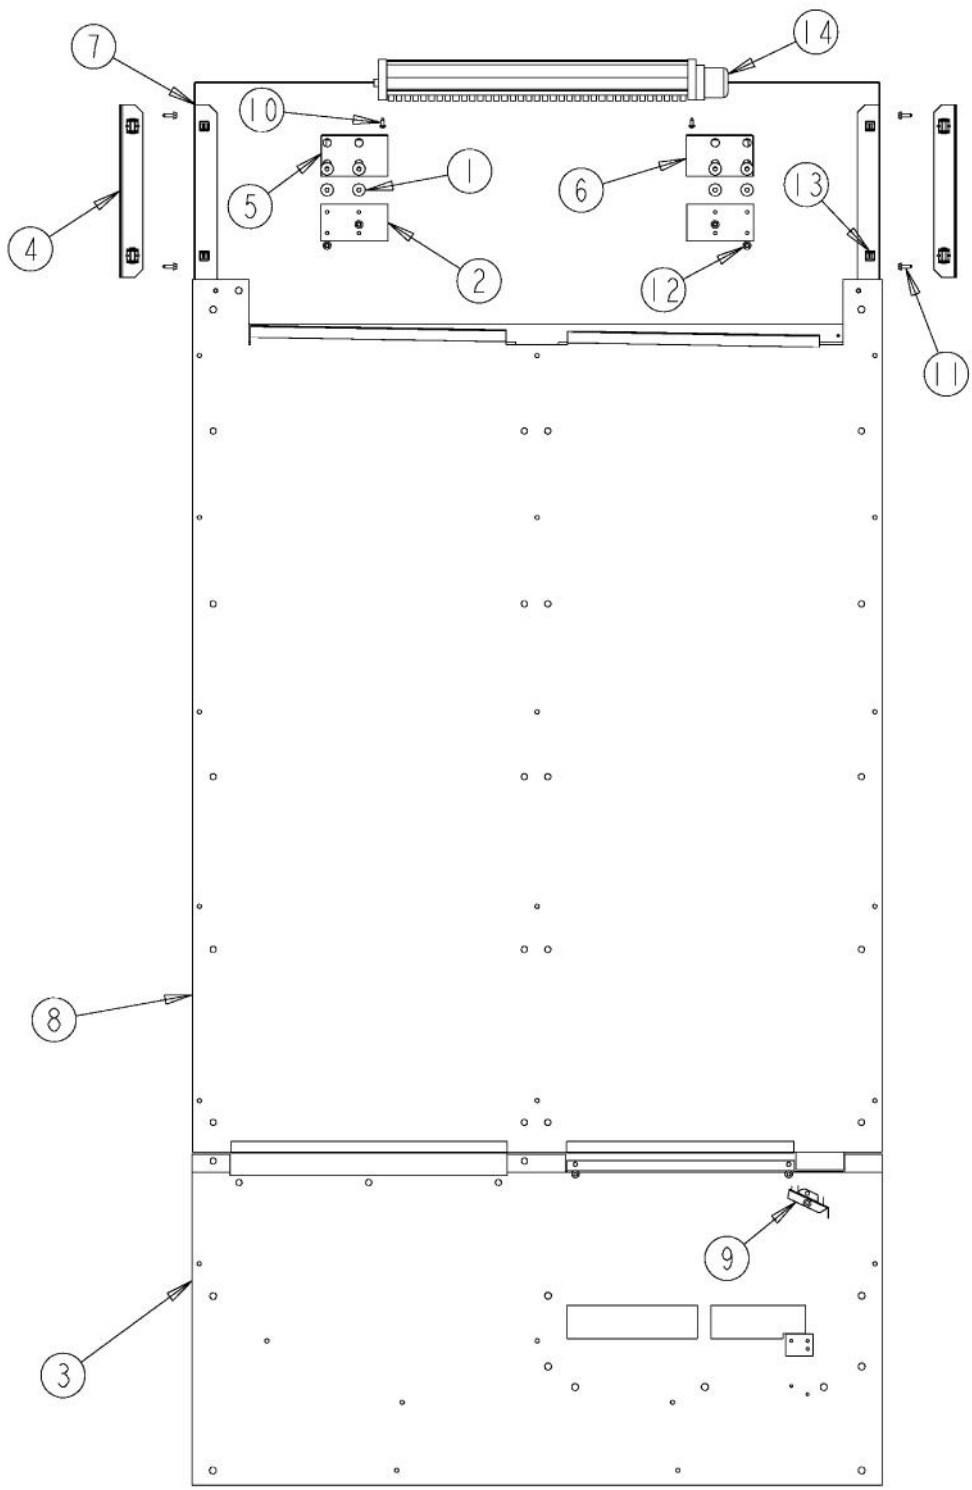

Ref #	Part Number	Qty.	Description
1	12234001		GROMMET-VIBRATION
2	B10914128		SPACER FAN AR 36/30
3	G31913715		COVER ASM LOWER EVAP AR 36
4	G50912369		ANGLE UPR EVAP MTNG AR
5	K20914132		BRKT, FAN MTG RT AR 36
6	K20914133		BRKT, FAN MTG LT AR 36
7	L20910793WH		COVER EVAP AR 36
8	L20913712WH		COVER SUMP UPPER AR 36
9	L20913713WH		DIVIDER AIR AR 36
10	M0217204		SCREW, SM
11	M0238616		SCREW-SM
12	M0238859		SCREW-SHLDR
13	PD950012		STRIKE PANEL ACCESS
14	PE950154		FAN EVAP HORIZ AF AR 30
NI	PB070288		1/4 X 1/2 CLOSED CELL SPONGE