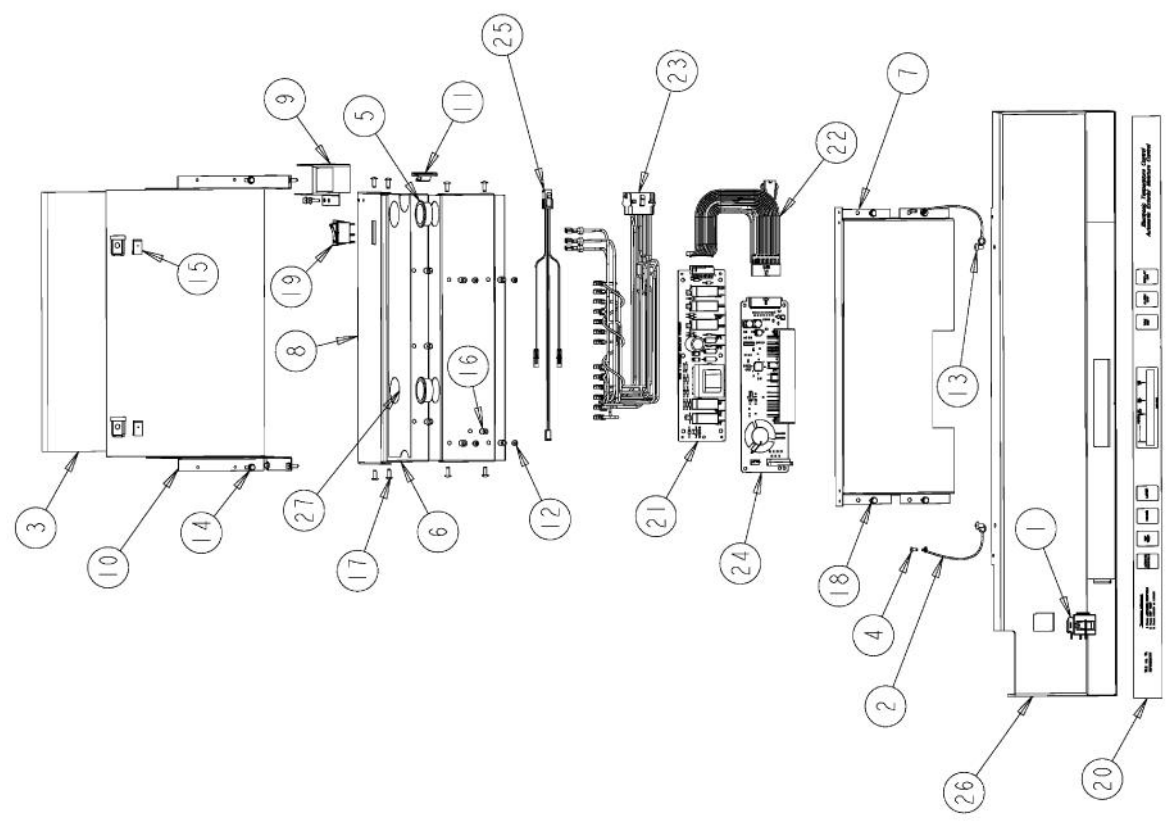

Ref #	Part Number	Qty.	Description
1	F2096507		TUBE-PROCESS GRN
2	PE970608		POWER SUPPLY 24 VDC 15 W
3	10547001		CLIP-DRIER V10547001
4	10699601		DAMPER-TUBING .8
5	10835901		GROMMET RUBBER V10835901
6	F20910737		TUBE DISCHARGE AF AR 36
7	F20911126		TUBE SUCTION AR 30
8	F20912567		TUBE CAPILLARY FORMED
9	F2096669		TUBE-DRIER COND
10	G5096494		COND. FAN ASSY
11	K20912569		BRACKET GRILLE SUPPORT
12	K20912570		DIVERTER AIR HI SIDE 30
13	M0103904		CLAMP-SPEED
14	M0211018		SCREW-SM
15	M0221523		SCREW - SHLDR
16	PD020194		SCREW-SM
17	PB920171		CONDENSER ASM
18	PB970187		INSULATION TUBING 57.500
19	PC920204		HINGE ASM UL
	PC920203		HINGE ASM UR
20	PD940088		SCREW, 1/4 X 20 HEX WASHER SERRATED
21	PE950149		SWITCH POWER
22	PE970449		INVERTER ASSEMBLY
23	10743201		DRIER, HI SIDE
24	G50911820		COMPRESSOR KIT
NI	10916507		TUBE-PROCESS GRN

Ref #	Part Number	Qty.	Description
1	PE950122		SWITCH
2	12064001		SUPP-CONT PANEL
3	12074703		INSUL-CONT BOX V12074703
4	A4539601		SUB TO PC040010 - RIVET-POP VA4539601
5	A4554817		BUSHING-SNAP VA4554817
6	K20910060		BRACKET - PC
7	K20910061		CONTROL BOX FRONT
8	K20910062		CONTROL BOX TOP
9	K2098654		BRACKET SWITCH POWER
10	K2099402		CONTROL BOX
11	M0104106		CLIP-CORD VM0104106
12	M0217204		SCREW, SM
13	M0224128		SCREW-SM
14	M0238846		SCREW-SHLDR
15	M0288120		NUT-SPEED, VM0288120
16	M0585506		SUPPORT
17	PC040010		POP RIVET
18	PD020194		SCREW-SM
19	PE950150		SPDT ROCKER SW. W/LEGEND
20	PE950181		OVERLAY SWITCH AR 36
21	PE970463		POWER CONTROL BOARD
22	PE970464		HARNESS LOW VOLT
23	PE970465		HARNESS HIGH VOLT
24	G50911823		LOW VOLT BOARD KIT (BEFORE 1/22/05)
	PE970603		LOW VOLTAGE BOARD
25	PE970609		HARNESS CONTROL BOARD
26	PK030459		PANEL CONTROL AR 36 L
	PK030458		PANEL CONTROL AR 36 R
27	PM910325		FILM PROTECTIVE