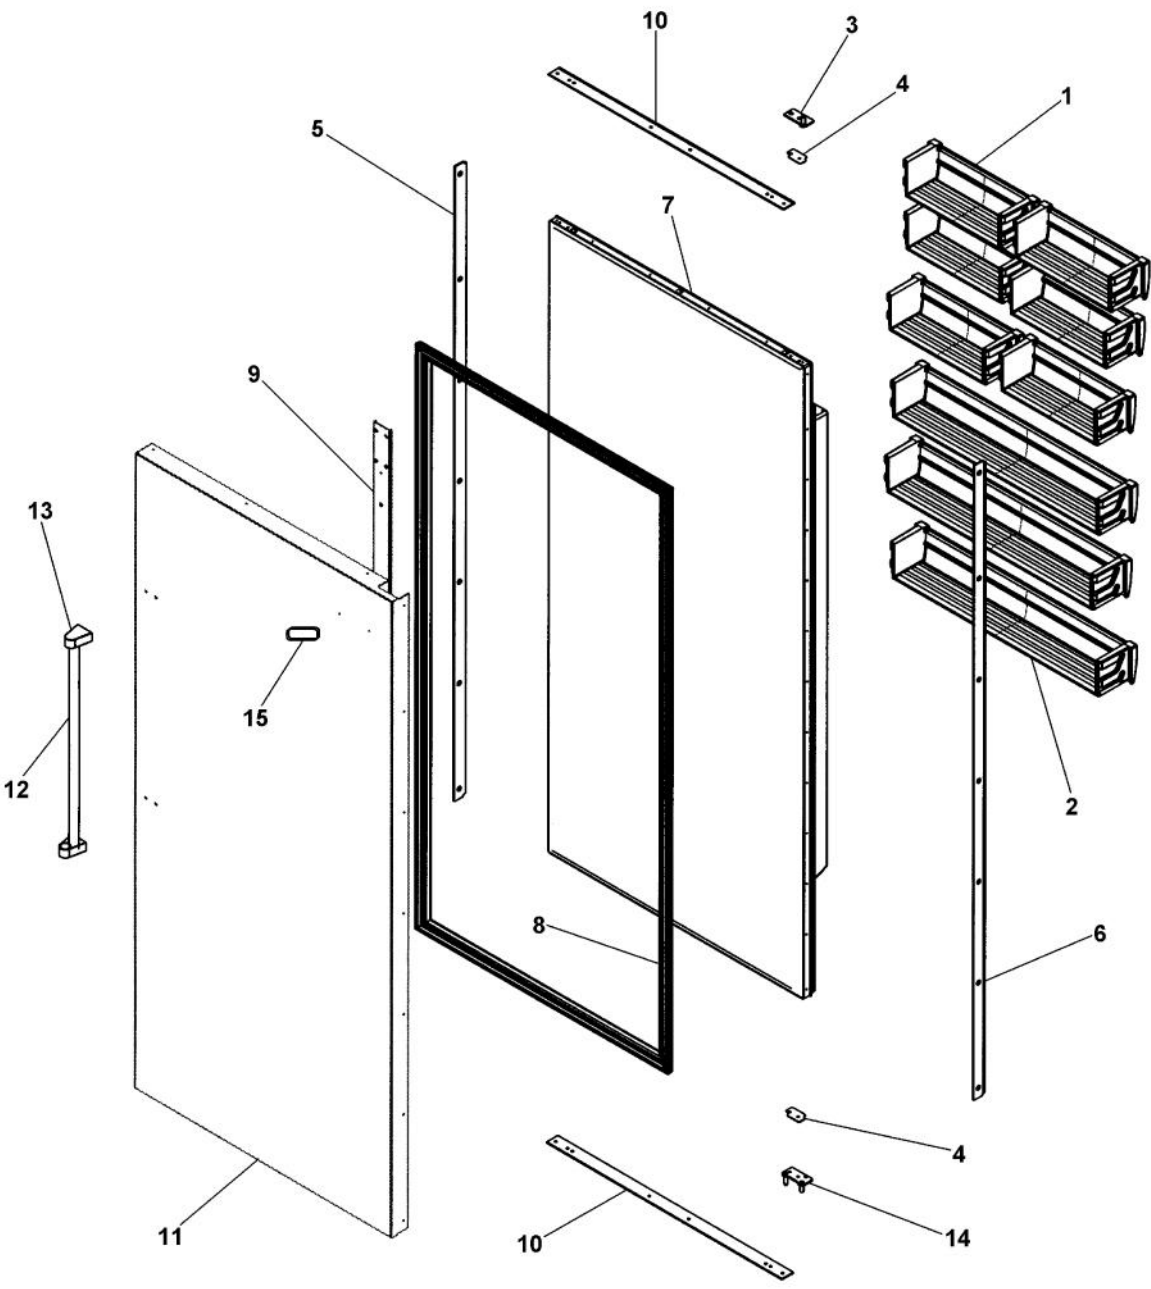

Ref #	Part Number	Qty.	Description
1	G90911117BK		AIR DUCT ASM COMPLETE AF AR 36 XBKX
2	B2096962		BRACKET-LOUVER SUP
3	B2096961		BRACKET-LOUVER
4	M0220417		SCREW-TC
5	B20911802		GRILL ENDCAP PRO R
	B20911801		GRILL ENDCAP PRO L
6	B2099013		ENDCAP PRO RH NONHINGE
	B2099012		ENDCAP PRO LH NONHINGE
7	B20911391		GRILLE LOUVER TOP 36 PRO
8	B20911392		GRILLE LOUVER MID 36 PRO
9	B20911122		GRILLE LOUVER BOT 36 PRO
10	G32911116		GRILLE ASM AF AR 36 PRO
	G32911375		GRILLE ASM AF 36 PRO LH