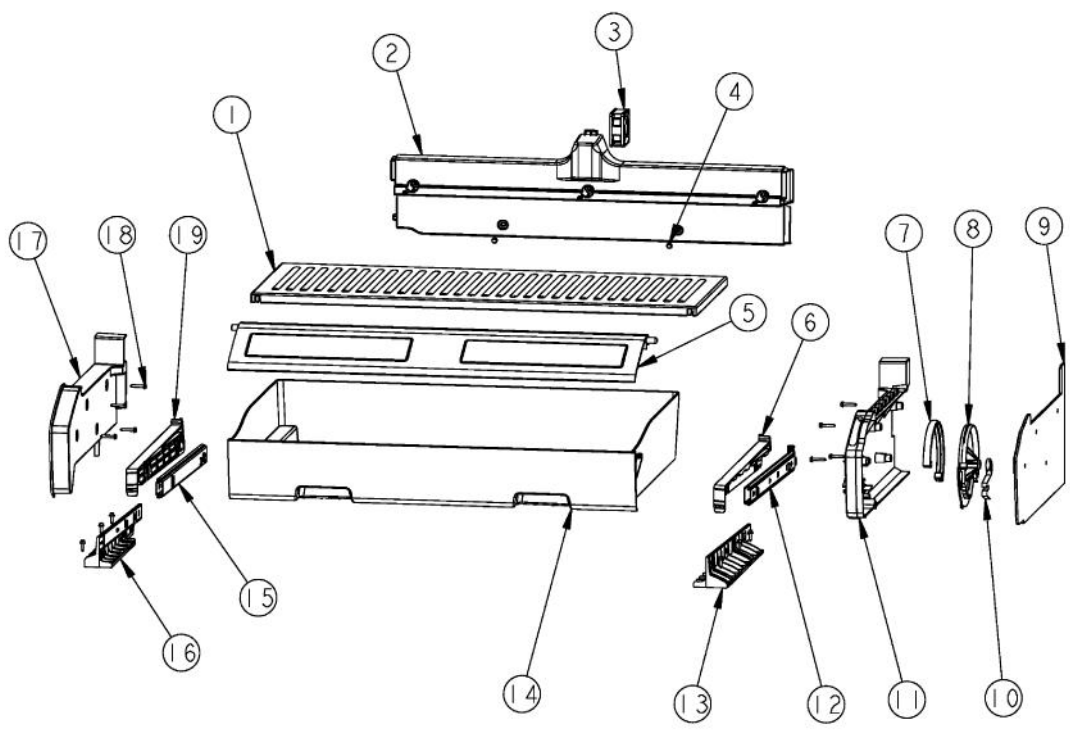

Ref #	Part Number	Qty.	Description
1	PK930286		SHELF MEATSAVOR AR/BM 36
2	PK930285		DUCT MEATSAVOR REAR AR 36
3	000730-000		MEAT SAVOR FAN - 3.8 W
NI	020822-000	1	FAN RESISTOR KIT BEFORE SERIALNo. 110409R00010145
4	PD020195		SCR 8-18 X 5/8
5	PM910288		SLIDE MEAT SAVER L
6	PK930175		SUPPORT DRAWER MEAT SAVER SXS 42/48 R
7	PK930172		COVER CONTROL MEAT SAVER
8	PK930168		DIAL CONTROL MEAT SAVER
9	PK930283		DUCT MEATSAVOR SPACER
10	PM910334		ROLLER TENSION
11	PK930169		DUCT MEAT SAVER SXS 42/48 R
12	PM910287		SLIDE MEAT SAVER R
13	PK930173		SUPPORT SLIDE MEAT SAVER SXS 42/48 R
14	PK930278		DRAWER MEAT SAVER AR BM 36
15	PM910288		SLIDE MEAT SAVER L
16	PK930174		SUPPORT SLIDE MEAT SAVER SXS 42/48 L
17	PK930284		DUCT MEATSAVOR LEFT
18	M0211021		SCREW-SM
19	PK930176		SUPPORT DRAWER MEAT SAVER 42/48 L