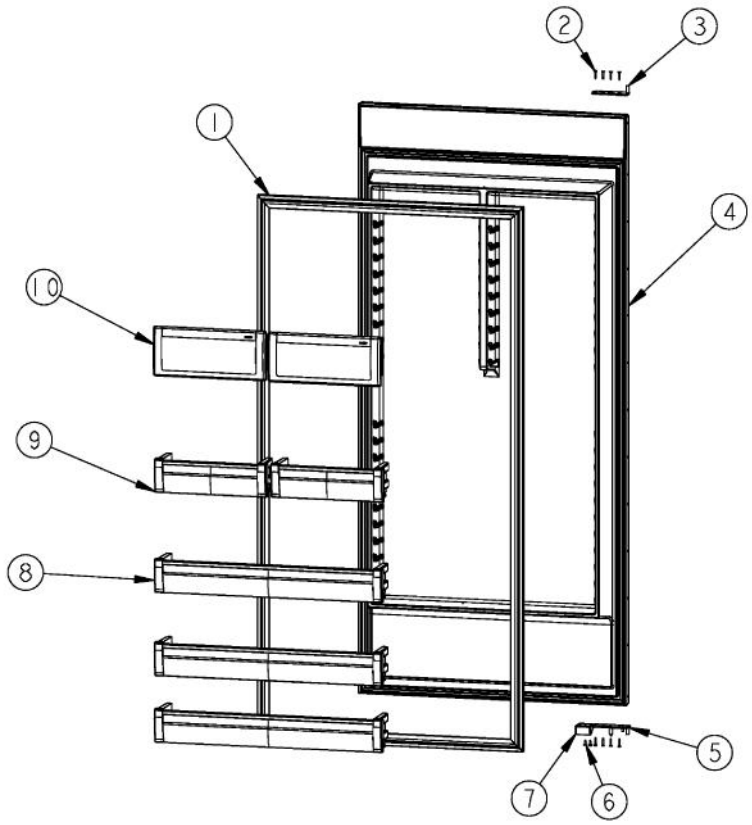

Ref #	Part Number	Qty.	Description
1	PB070334	1	DOOR GASKET (BEFORE 06-10-08)
1	005447-000	1	GASKET,ASM,36,AFAR (ON OR AFTER 06-10-08)
2	PD920174		10-32 TORX HEAD SCREW
3	PC020279		PIVOT PL ASM LH UP PRO/DES
	PC020278		PIVOT PL ASM RH UP PRO/DES
4	G32915043		DOOR ASM AR 36 (INCLUDES GASKET)
5	PC020277		PIVOT PL ASM LH LW PRO/DES
	PC020276		PIVOT PL ASM RH LW PRO/DES
6	001617-000		SPACER,NYL,PIVOT PLATE
7	PD050019		STRIKER DOOR SWITCH
8	G5099297		DOOR BIN ASM FF 36 BM AND AR FULL
9	G5099298		DOOR BIN ASM FF 36 BM AND AR HALF
10	12097404		DAIRY MODULE ASSY
	PD040162		SPACER-DOOR HINGE