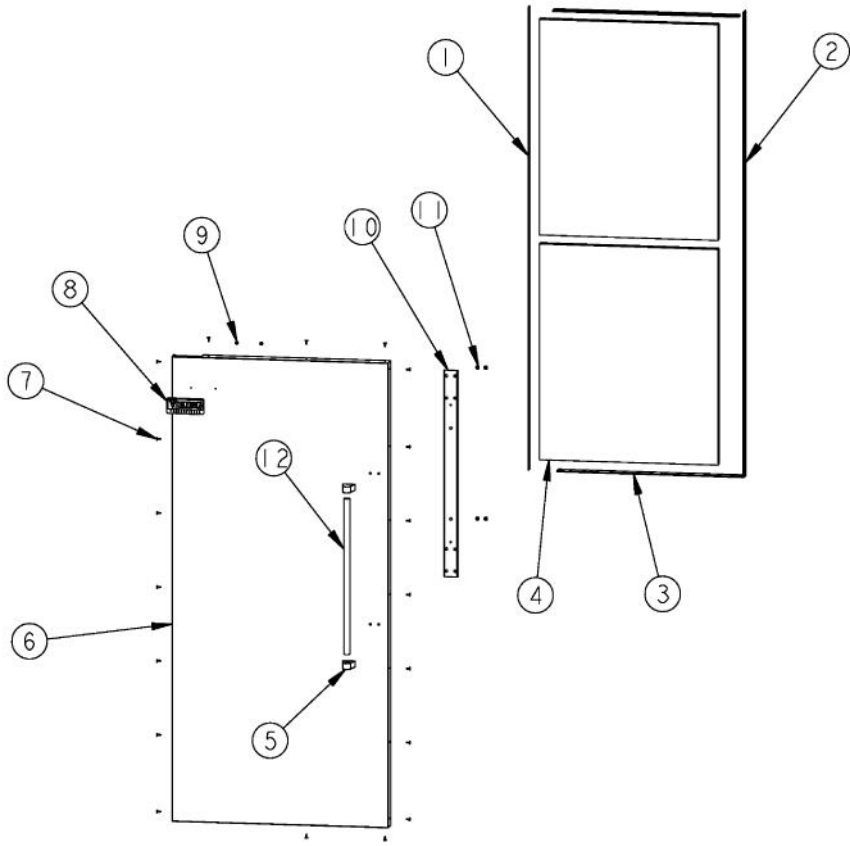

Ref #	Part Number	Qty.	Description
1	PB070334	1	DOOR GASKET (BEFORE 06-10-08)
1	005447-000	1	GASKET,ASM,36,AFAR (ON OR AFTER 06-10-08)
2	PD920174		10-32 TORX HEAD SCREW
3	PC020279		PIVOT PL ASM LH UP PRO/DES
	PC020278		PIVOT PL ASM RH UP PRO/DES
4	G32915043		DOOR ASM AR 36 (INCLUDES GASKET)
5	PC020277		PIVOT PL ASM LH LW PRO/DES
	PC020276		PIVOT PL ASM RH LW PRO/DES
6	001617-000		SPACER,NYL,PIVOT PLATE
7	PD050019		STRIKER DOOR SWITCH
8	G5099297		DOOR BIN ASM FF 36 BM AND AR FULL
9	G5099298		DOOR BIN ASM FF 36 BM AND AR HALF
10	12097404		DAIRY MODULE ASSY
	PD040162		SPACER-DOOR HINGE