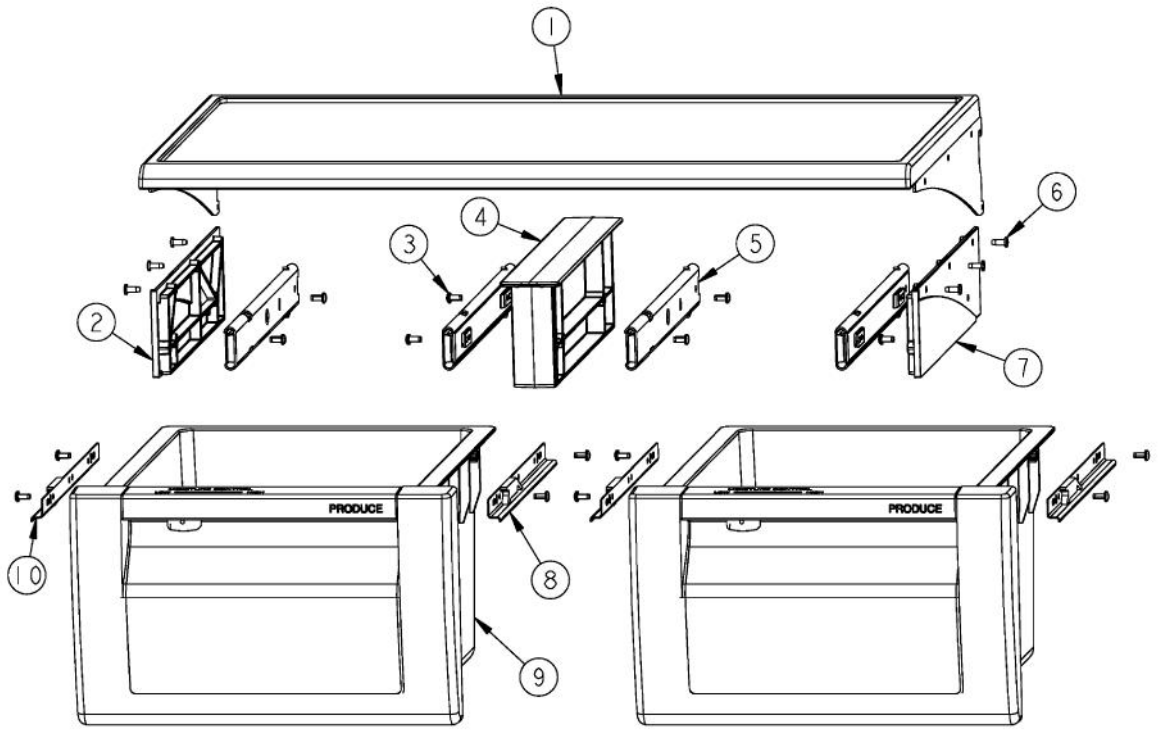

Ref #	Part Number	Qty.	Description
1	PM010530		SHELF ASM GLASS 36 AR 36 BM
2	120467		CRISPER RAIL ATTACHMENT
3	PK930290		SUPPORT SLIDE R
4	PD020032		SRW-8(A)X3/8PH.WFR HD 7/16DIAXNICL
5	PD920161		SCR 8-16 PLASTITE PNP 3/8 S
6	PK030439		GLIDE CENTER SUPPORT
7	PM910388		SLIDE DRAWER (R & L)
8	PK930291		SUPPORT SLIDE L
9	PD920162		SCR 8-16 PLASTITE PNP 1/4 S
10	PM910343		RAIL DRAWER R
11	PK930289		DRAWER DELI ASM AR 36
12	PM910342		RAIL DRAWER L