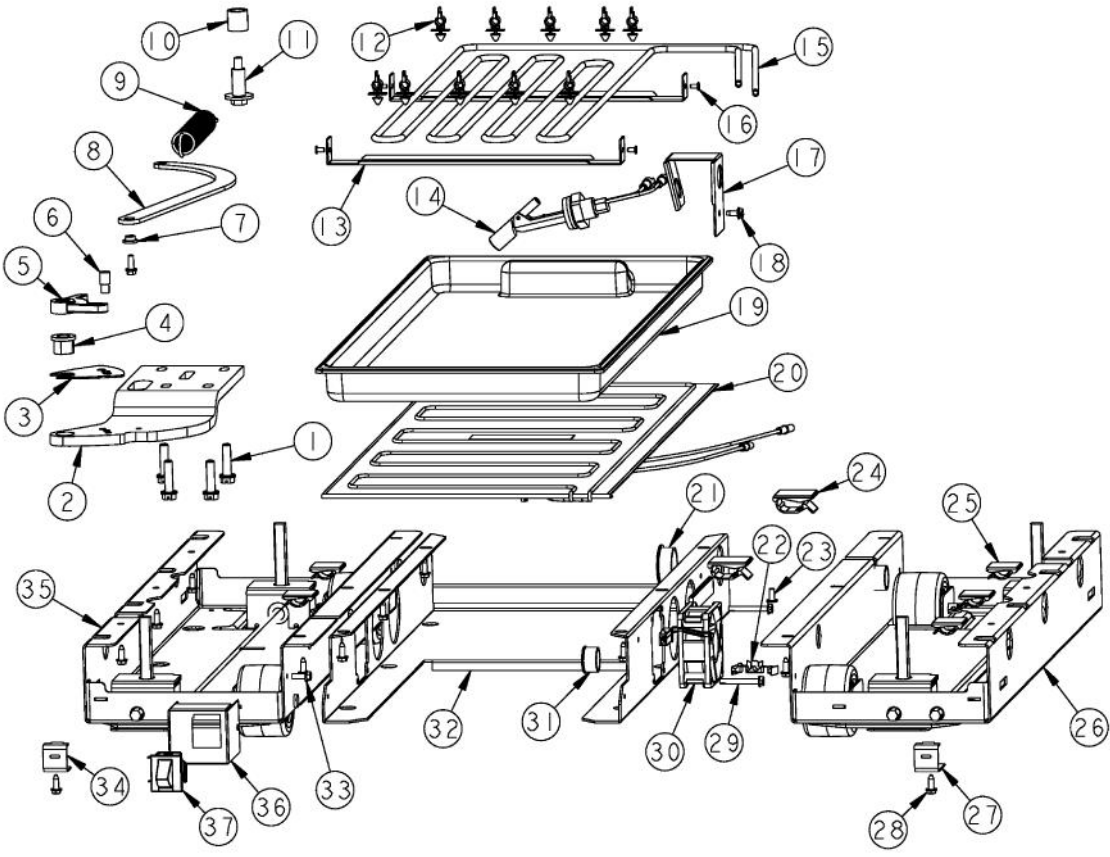

Ref #	Part Number	Qty.	Description
1	000570-000		HEX SCREW
2	PC020289		HINGE PLATE LL
	PC920215		HINGE PLATE SXS LR
3	PC920144		PLATE - WC DOOR SHIM
4	PD940090		BUSHING - WC DOOR LEVEL
5	PD940091		BUSHING - DOOR STOP
6	PC920145		PIN - DOOR STOP
7	PD940094		BUSHING
8	PC920149		BAR-WC BOT HINGE LH
	PC920166		BAR-WC BOT HINGE RH
9	PC910015		SPRING EXTENSION
10	PD940107		ROUND SPRING SPACER
11	M0221523		SCREW - SHLDR
12	PD030146		STAND OFF LOCK CLIP
13	K20911831		BRACKET CONDENSATE SUPPORT
14	PE050248		FLOAT SWITCH HORIZONTAL
15	F20915696		SERPENTINE CONDENSER DRAIN
16	PC040010		POP RIVET
17	B20915627		BRACKET HORIZ FLOAT SWITCH
18	M0253916		SCREW-TF
19	PK930348		PAN DRAIN
20	G50914125		TRAY PAN HEATER
21	A4554817		BUSHING-SNAP VA4554817
22	M0327801		SPLICE TAP
23	PD020010		10 X 3/8 GREEN GROUNDING SCREW
24	M0104102		CLIP-CORD RED
25	M0104106		CLIP-CORD VM0104106
26	PM910398		LEVELER ASSEMBLY - R
27	K2098044		BRKT GRILLE SUPPORT
28	PD020194		SCREW-SM
29	PD020274		SCR SLTD HEX WSHR HD 8X1.250 BT
30	000731-000		AXIAL FAN
31	A4554806		BUSHING-SNAP VA4554806
32	K20915952		SHIELD BOTTOM DRAIN
33	M0220417		SCREW-TC
34	K2098096		BRKT GRILLE SUPPORT
35	PM910399		LEVELER MODULE L
36	002668-000		SWITCH,GRILLE,MT,LH
	002667-000		SWITCH,GRILLE,MT,RH
37	PE950147		SWITCH SPST NC BLACK
NI	PK930424	1	VALVE POP UP ASM