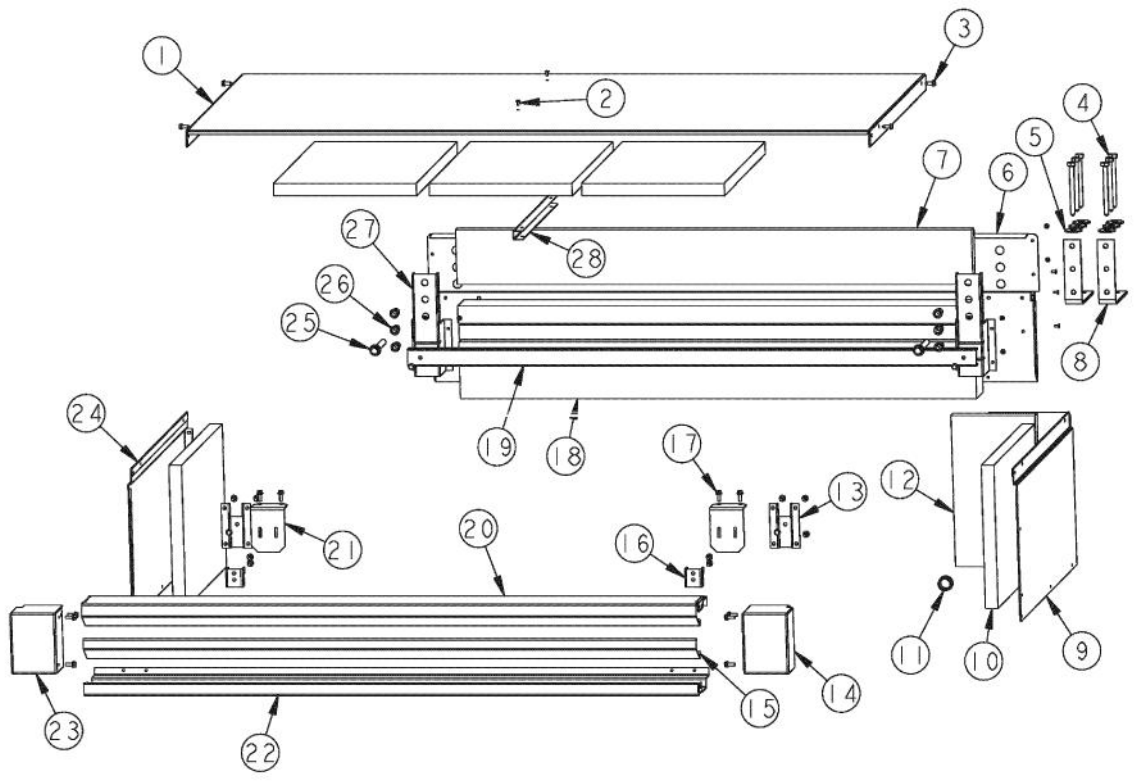

Ref #	Part Number	Qty.	Description
1	K2099931		MC TOP 36
2	PC040010		POP RIVET
3	PD020194		SCREW-SM
4	M0223509		SCREW-LAG
5	M0270510		WASHER
6	K2099933		MC BACK 36
7	PB070358		INSULATION MC COVER
8	PK910089		BRACKET, ANTI - TIP
9	K2099459		MC SIDE R
10	PB070355		INSULATION MC COVER
11	A4554806		BUSHING-SNAP VA4554806
12	PB970171		MC INSULATION - BACK SIDE
13	PK050004		BRACKET GRILLE
14	B20911818		GRILL ENDCAP PRO L/R NON-HINGE
15	B20911392		GRILLE LOUVER MID 36 PRO
16	B2096961		BRACKET-LOUVER
17	M0220417		SCREW-TC
18	PB070359		INSULATION MC COVER
19	K20915902		CROSSMEMBER PSM 36
20	B20911391		GRILLE LOUVER TOP 36 PRO
21	B2096962		BRACKET-LOUVER SUP
22	B20911122		GRILLE LOUVER BOT 36 PRO
23	B20911816		GRILLE ENDCAP PRO L
24	K2099460		MC SIDE L
25	PD020233		SCR LAG 5/16-9 GX 5/16X7/16 WAF IHXW 3 S ZN
26	PD040157		BEARING SLEEVE
27	K20915675		BRACKET PSM
28	K2099455		SUPPORT MC Z