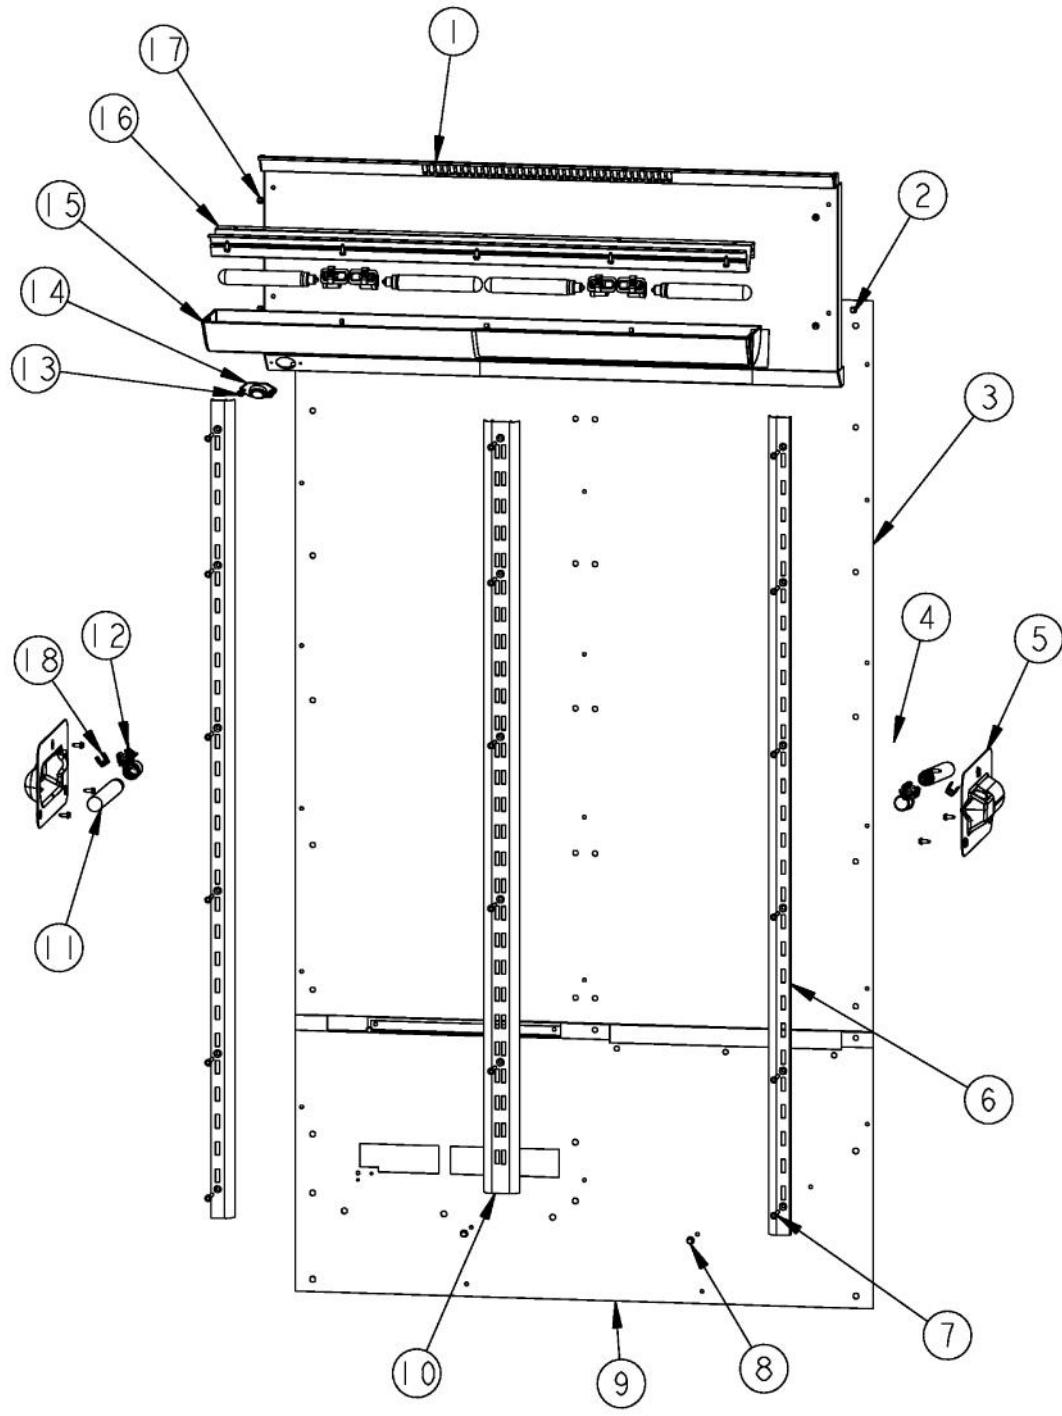

Ref #	Part Number	Qty.	Description
1	L20914100		COVER EVAP AR 36
2	PD020194		SCREW-SM
3	L20913712		UPPER COVER SUMP
4	PK930346		COVER LIGHT
5	10270203		HOUSING-LIGHT V10270203
6	PM910280		LADDER SIDE AF 30 36
7	M0238535		SCREW-SM
8	PD020195		SCR 8-18 X 5/8
9	L20913716		COVER SUMP LOWER AR 36
10	PM910284		LADDER CENTER AR 36
11	A3079001		LAMP - 40W
12	PE950125		LIGHT SOCKET
13	M0211014		SCREW-SM
14	C8983701		THERMISTOR
15	PK930267		COVER LIGHT ASM AF AR BM 36
16	L20910705		BRACKET LIGHT AR 36
17	PD020238		SCR WH HEX WSHR HD SLTD NO.8-18 X 1/2
18	B5733302		CLIP-GROUND
NI	PB070288		1/4 X 1/2 CLOSED CELL SPONGE