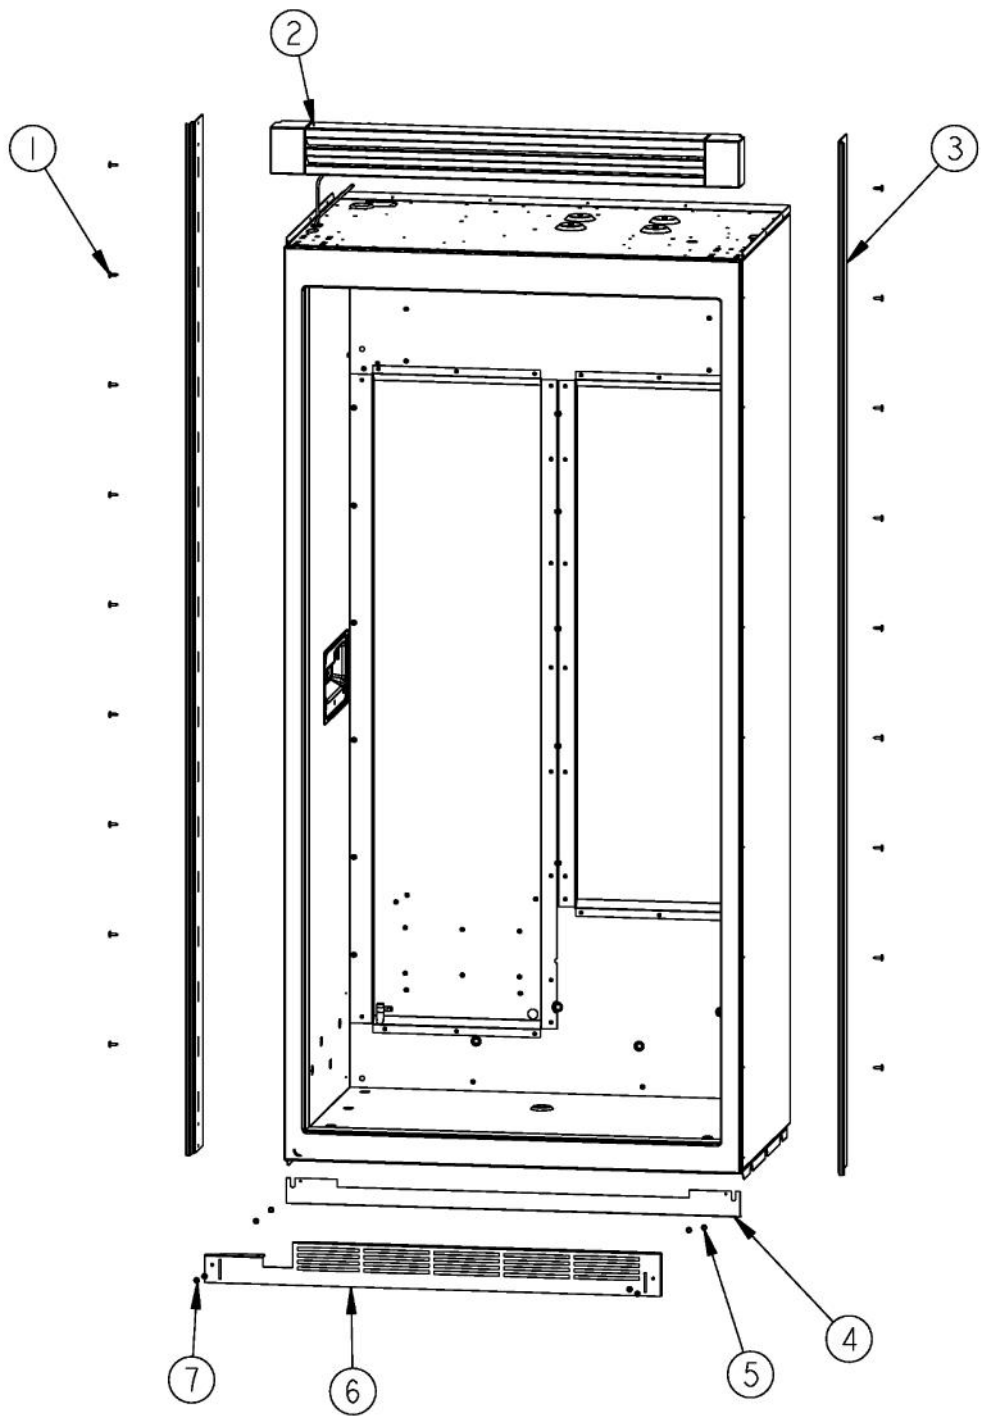

Ref #	Part Number	Qty.	Description
1	M0210458		SCREW-SM
2	G32911375		GRILLE ASM AF 36 PRO LH (FOR BREAKDOWN SEE PAGE 011)
	G32911116		GRILLE ASM AF AR 36 PRO (FOR BREAKDOWN SEE PAGE 011)
3	PK910123		SIDE TRIM - PRO
4	000147-002		KICKPLATE, LWR
5	40370P01		NYLON FLAT WASHER V40370P01
6	C9099206BK		GRILLE TOE VENTED 36 LH XBKX
	C90910759BK		GRILLE TOE VENTED 36 XBKX
7	M0210443		SCREW-E SM
NI	G50915028		GRILLE TOE ASM AF AR 36 L (CONTAINS ITEMS NO. 4 - NO. 7)
NI	G50915027		GRILLE TOE ASM AF AR 36 R (CONTAINS ITEMS NO. 4 - NO. 7)