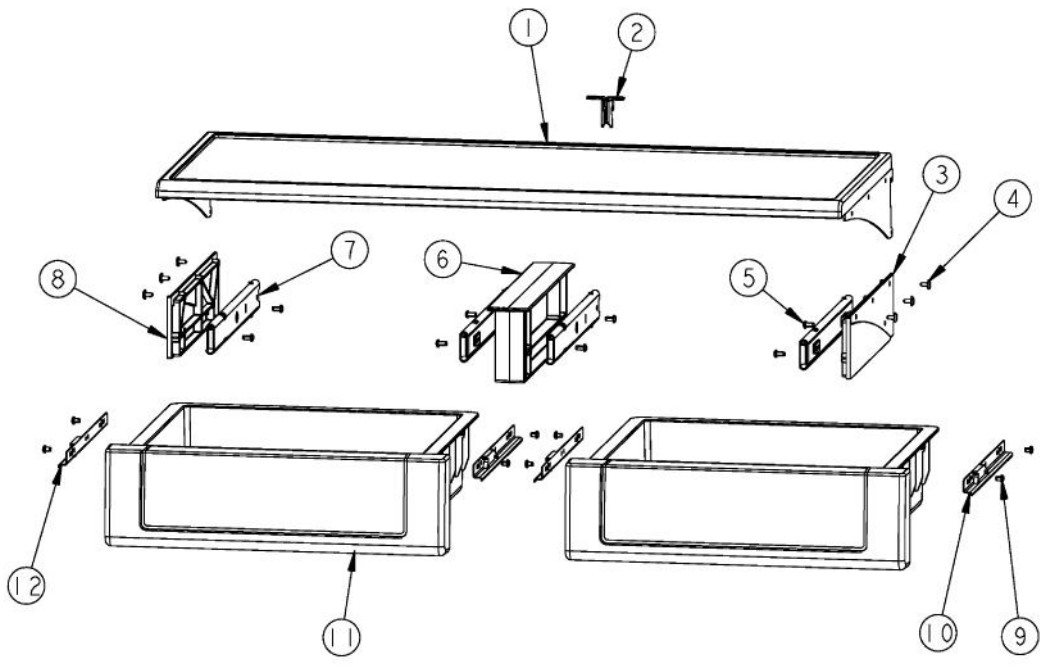

Ref #	Part Number	Qty.	Description
1	PM910351		SHELF ASM GLASS BM 36 FF
2	ProduceDrawerArea		FOR BREAKDOWN SEE PAGE 002
3	DELI DRAWER AREA		FOR BREAKDOWN SEE PAGE 002
4	MEAT SAVER DRAW...		FOR BREAKDOWN SEE PAGE 004

Ref #	Part Number	Qty.	Description
1	PM010530		SHELF ASM GLASS 36 AR 36 BM
2	120467		CRISPER RAIL ATTACHMENT
3	PK930290		SUPPORT SLIDE R
4	PD020032		SRW-8(A)X3/8PH.WFR HD 7/16DIAXNICL
5	PD920161		SCR 8-16 PLASTITE PNP 3/8 S
6	PK030439		GLIDE CENTER SUPPORT
7	PM910388		SLIDE DRAWER (R & L)
8	PK930291		SUPPORT SLIDE L
9	PD920162		SCR 8-16 PLASTITE PNP 1/4 S
10	PM910343		RAIL DRAWER R
11	PK930289		DRAWER DELI ASM AR 36
12	PM910342		RAIL DRAWER L