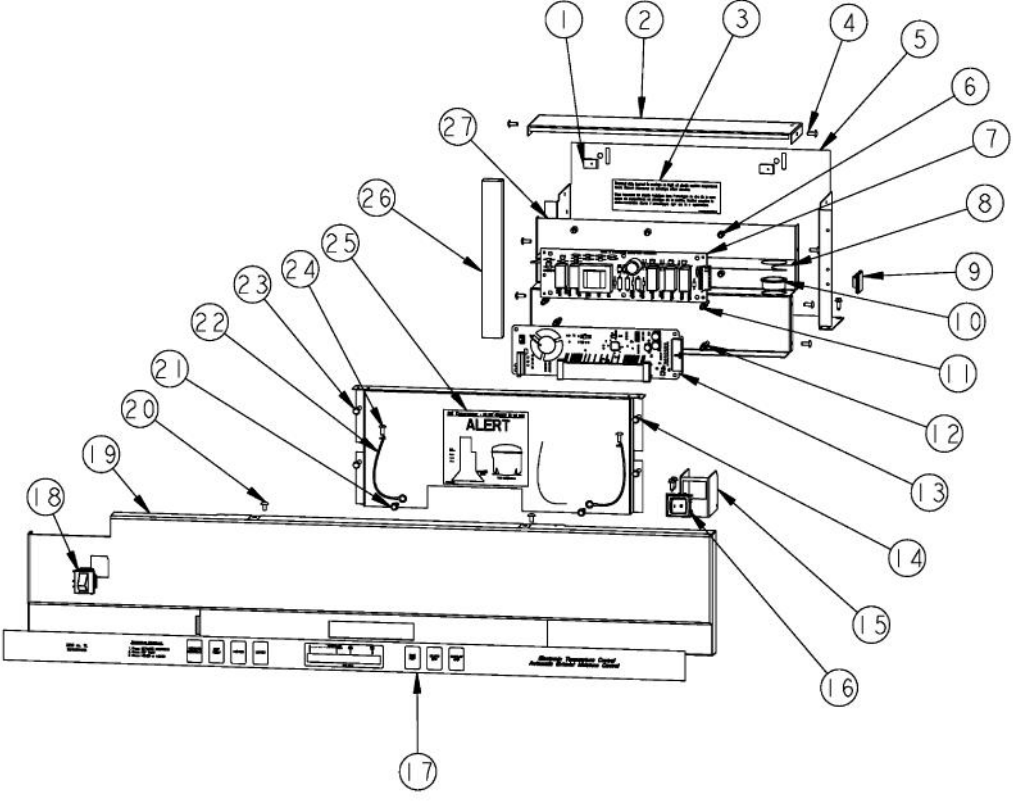

Ref #	Part Number	Qty.	Description
1	M0288120		NUT-SPEED, VM0288120
2	K20915000		CONTROL BOX TOP
3	PF930487		TECH LITERATURE LABEL - 2
4	PC040010		POP RIVET
5	K2099402		CONTROL BOX
6	M0585504		SUPPORT
7	PE970463		POWER CONTROL BOARD
8	PM910325		FILM PROTECTIVE
9	M0104106		CLIP-CORD VM0104106
10	A4554817		BUSHING-SNAP VA4554817
11	PD020013		TYPE AB NO.6 X 3/8 PH PAN HD. SMS
12	M0585506		SUPPORT
13	PE070728		BOARD LOW VOLTAGE
14	K20910061		CONTROL BOX FRONT
15	K2098654		BRACKET SWITCH POWER
16	PE950149		SWITCH POWER
17	PE950181		OVERLAY SWITCH AR 36
18	PE950122		SWITCH
19	PK030459		PANEL CONTROL AR 36 L
	PK030458		PANEL CONTROL AR 36 R
20	M0224128		SCREW-SM
21	M0238846		SCREW-SHLDR
22	12064001		SUPP-CONT PANEL
23	PD020194		SCREW-SM
24	PC040010		POP RIVET
25	PF930672		LABEL DC COMPRESSOR
26	A3030361		GASKET, RED
27	K20910060		BRACKET - PC