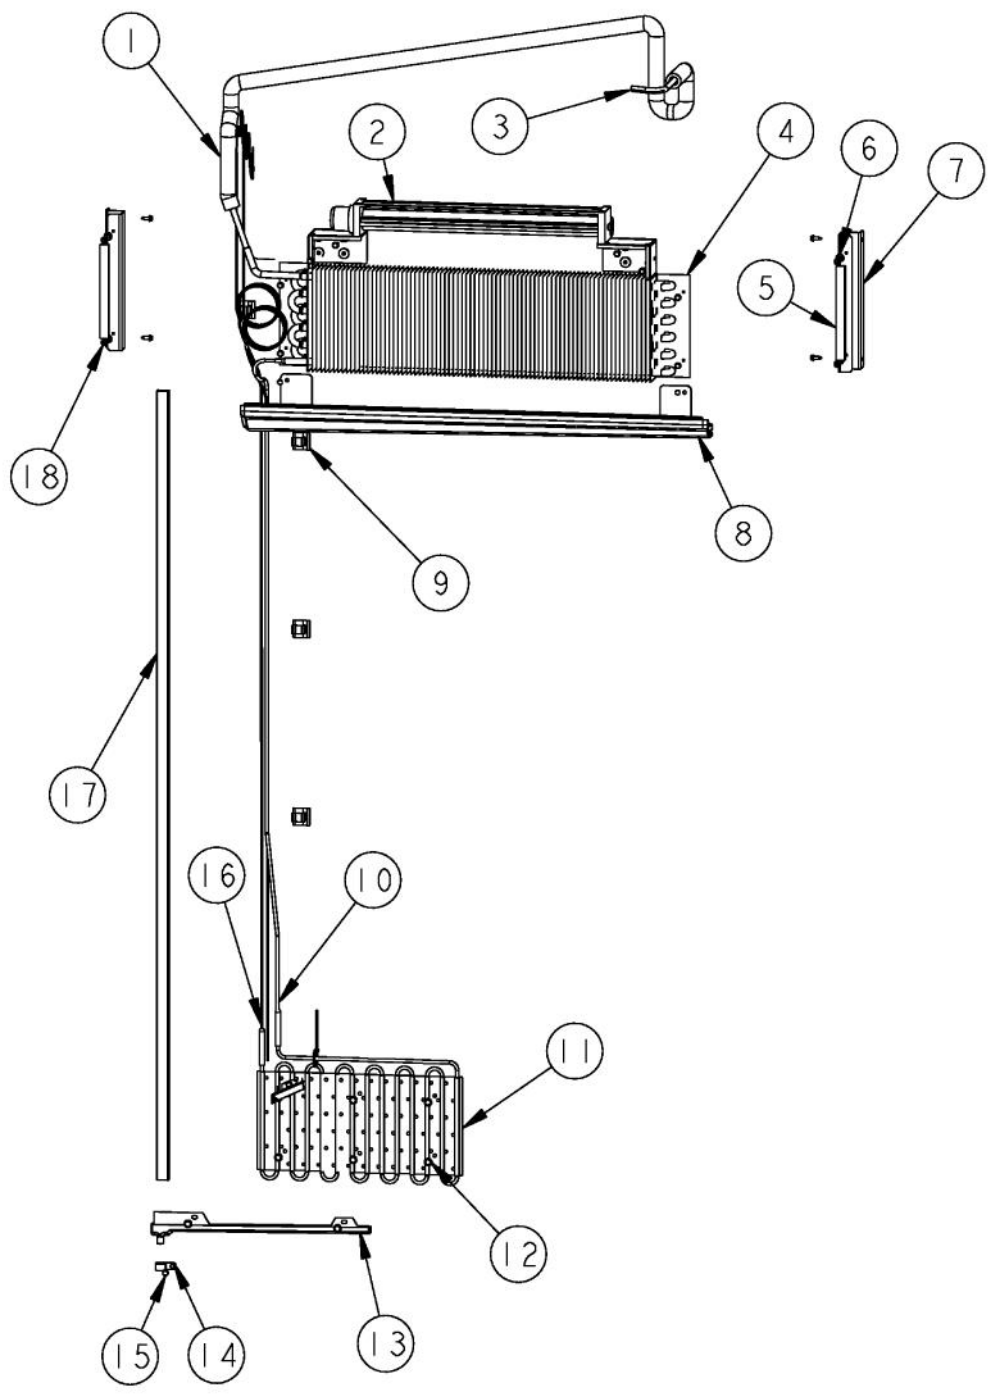

Ref #	Part Number	Qty.	Description
1	PB970187		INSULATION TUBING 57.500
2	G50914135		ASM FAN MOUNTING AR 36
3	F2099936		TUBE SUCTION AR 36
4	PM910455		EVAPORATOR AR 36 30
5	PB070288		1/4 X 1/2 CLOSED CELL SPONGE
6	PD040150		WASHER FLAT NYLON NO.10
7	K20914102		ANGLE UPR EVAP MNT AR 30 36
8	G50914189		DRAIN PAN ASM UPPER AR36
9	M0104106		CLIP-CORD VM0104106
10	F20913720		TUBE EVAP AR 36
11	PM910496		MS HEAT EXCH ASM AR 36 30
12	PD020032		SRW-8(A)X3/8PH.WFR HD 7/16DIAXNICL
13	PK030445		PAN DRAIN LOWER EVAP AR 30 36
14	PD030148		CLAMP CABLE ALUMINUM .500 DIA. (AL-8 CLAMP)
15	PD020194		SCREW-SM
16	PB920246		TUBE CAPILLARY ASM AR 36 30
17	PK030446		DRAIN VERTICAL AR 30 36
18	PD020238		SCR WH HEX WSHR HD SLTD NO.8-18 X 1/2