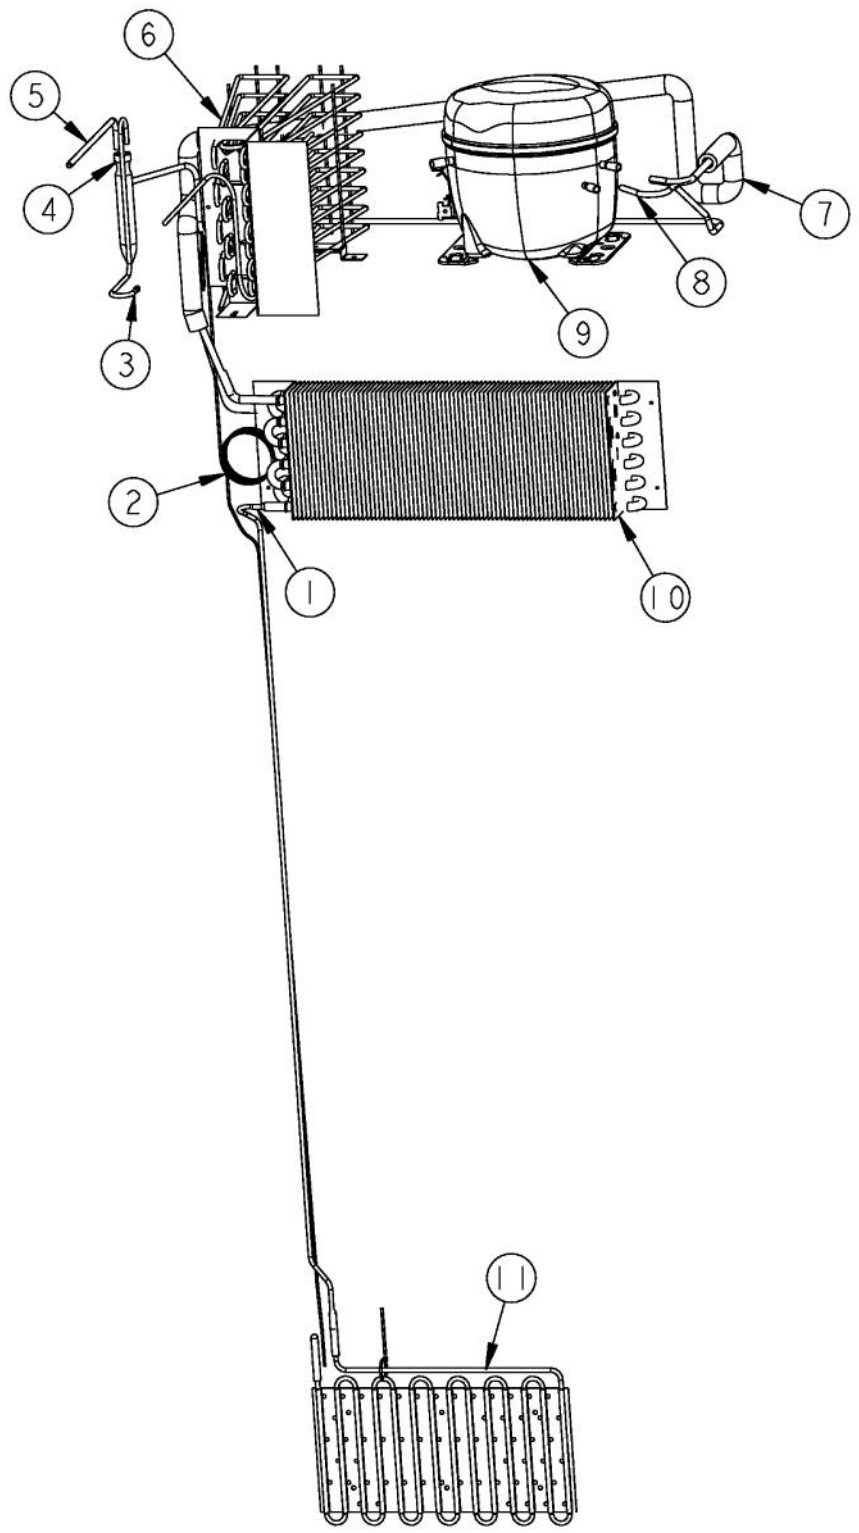

Ref #	Part Number	Qty.	Description
1	F20913720		TUBE EVAP AR 36
2	F20912568		CAPILLARY TUBE
3	F2096669		TUBE-DRIER COND
4	10743201		DRIER, HI SIDE
5	F2097740		TUBE PROCESS
6	PB920171		CONDENSER ASM
7	F2099936		TUBE SUCTION AR 36
8	F20910729		TUBE DISCHARGE FORMED AF AR 36
9	G50911820		COMPRESSOR KIT (INCLUDES DRIER)
10	PM910455		EVAPORATOR AR 36 30
11	PM910496		MS HEAT EXCH ASM AR 36 30