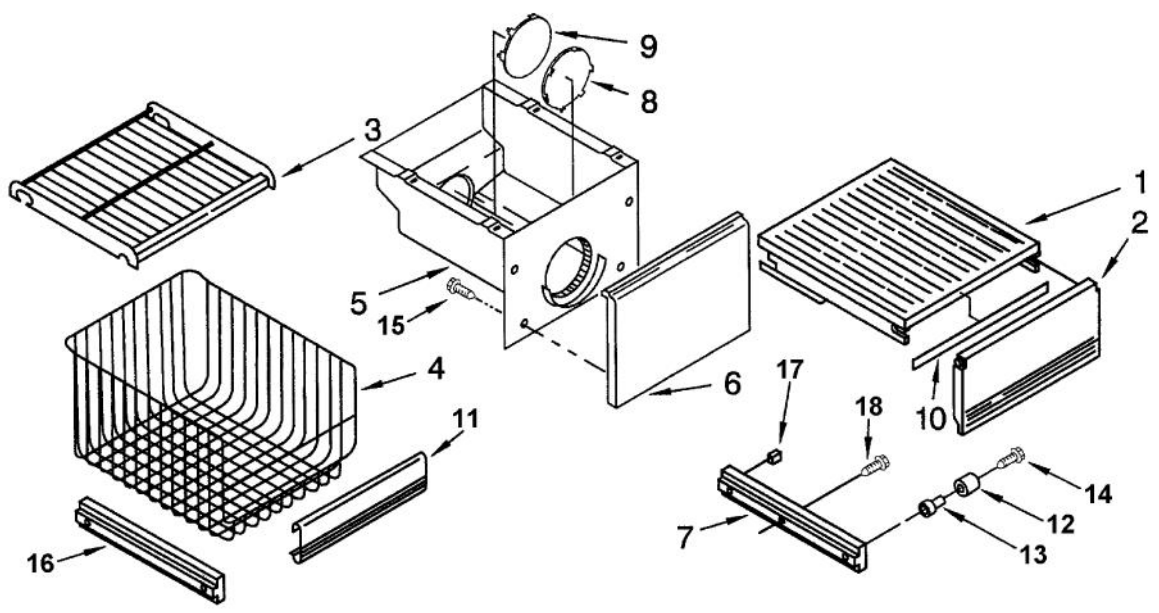

Ref #	Part Number	Qty.	Description
1	PR160018		RACK SHELF - SOLID (2003142)
2	PR160019		FRONT COVER - ICE COMPARTMENT (2004
3	PR160020		RACK SHELF - FIXED (1113564)
4	PR160022		BASKET (2001551)
5	PR160023		ICE CONTAINER
6	PR160024		FRONT COVER - ICE CONTAINER (200304
7	PR160013		SUPPORT SLIDE - CONTAINER (R.H.) (2
	PR160012		SUPPORT SLIDE - CONTAINER (L.H.) (2
8	PR120022		HOLE PLUG - FRONT (ICE CONTAINER) (
9	PR120023		HOLE PLUG - REAR (ICE CONTAINER) (2
10	PR100011		OVERLAY TRIM - ICE COMPARTMENT/SOLI
11	PR100004		BASKET TRIM - FREEZER SHELF (200408
12	PR140009		ROLLER BASKET 4318078
13	PR140010		EYELET, ROLLER
14	PR120109		SCREW 489211
15	PR120024		SCREW - FRONT COVER (488886)
16	PR160026		SUPPORT SLIDE-BASKET RH WPNO.2208198
	PR160025		SUPPORT SLIDE-BASKET LH WPNO.2208197
17	PR120021		BUSHING - ROLLER (STOP) (1113169)
18	PR120005		SCREW 488729
NI	PR160021		RACK SHELF - FIXED(DEEP) (1113636)