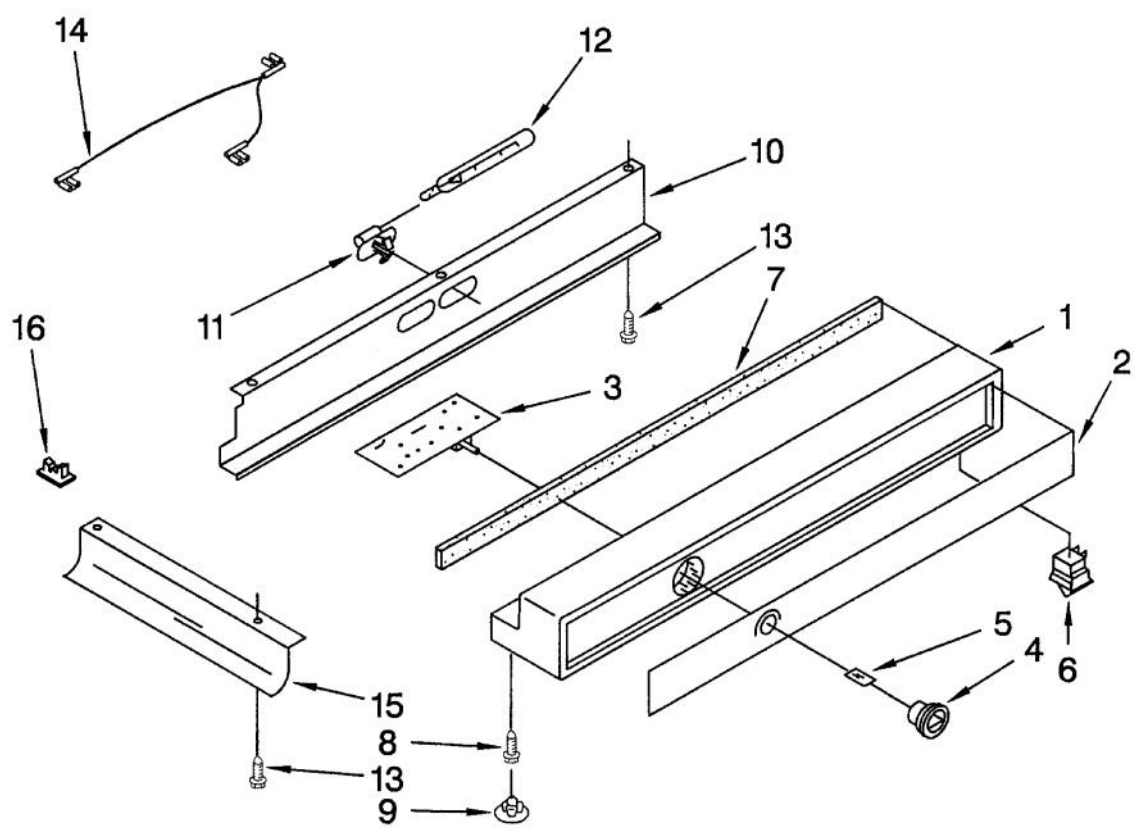

Ref #	Part Number	Qty.	Description
1	PR100007		CONTROL PANEL - REFRIGERATOR (11126
2	PR100008		LABEL - CONTROL PANEL (REFRIGERATOR
3	PR150005		CIRCUIT BOARD REFRIG 4388656
4	PR110007		CONTROL KNOB - CONTROL PANEL (REFRI
5	PR120018		RETAINER - CONTROL KNOB (837444)
6	PR110008		SWITCH, ROCKER ARM
7	PR150006		SEAL - CONTROL PANEL (REFRIGERATOR)
8	PR120016		SCREW - CONTROL PANEL (489260)
9	PR120017		HOLE PLUG - CONTROL PANEL (2000153)
10	PR130015		GUARD - CONTROL PANEL (REFRIGERATOR
11	PR110001		LIGHT SOCKET (1112613)
12	PR110002		LIGHT BULB
13	PR120005		SCREW 488729
14	PR150007		WIRING HARNESS - REFRIGERATOR LIGHT
15	PR130016		CHANNEL - WIRING (REFRIGERATOR) (20
16	PR120015		CLIP - CONTROL PANEL WIRING (111537