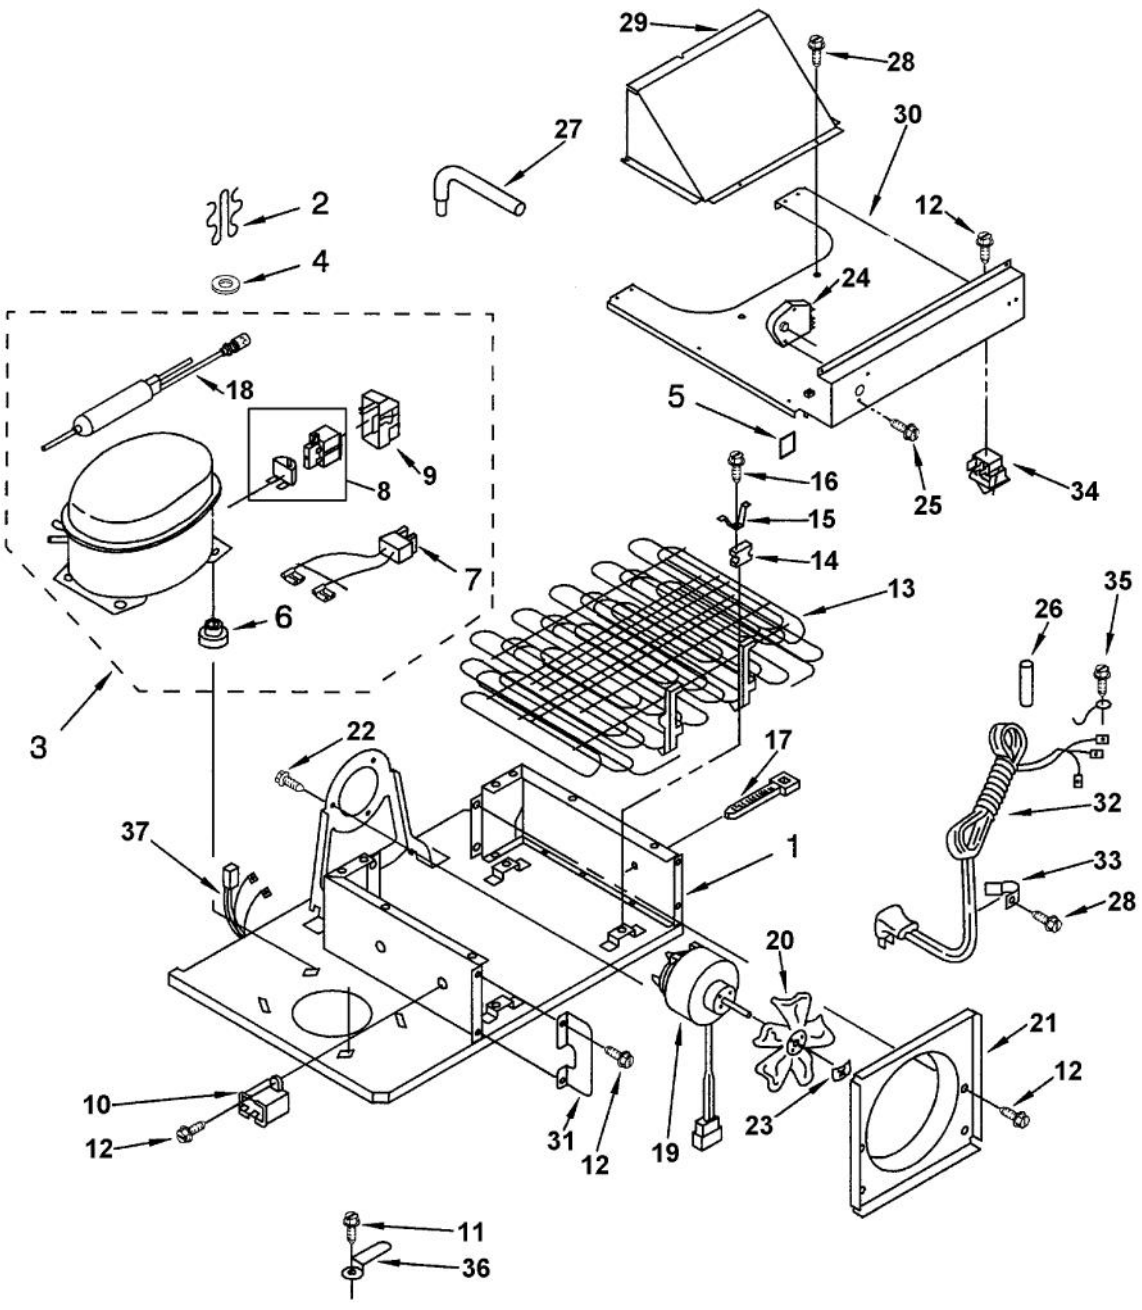

Ref #	Part Number	Qty.	Description
1	PR100019		UPPER UNIT ASSEMBLY PANEL - VCSB360
2	PR120031		CLIP - COMPRESSOR MOUNT (2163787)
3	PR110012		COMPRESSOR W/WIRE ASSY 8201557 (Includes item 6,7,8,9,18. Also order Tube Kit - PR100057)
4	PR120032		WASHER - COMPRESSOR (488083)
5	PR120033		BUSHING - FOAM (2003389)
6	PR120034		GROMMET - COMPRESSOR MOUNT (2163786)
7	PR150035		COMPRESSOR WIRE ASSEMBLY (2172890)
8	PR150036		RELAY OVERLOAD
9	PR130066		TERMINAL COVER (2162358)
10	PR110013		CAPACITOR (2169137)
11	PR120035		SCREW - CORD PLUG CLIP (486899)
12	PR120036		SCREW - CAPACITOR (487869)
13	PR110014		CONDENSER (2188550)
14	PR120037		GROMMET - CONDENSER (548737)
15	PR120042		CLIP - CONDENSER (CLAMP) (1113019)
16	PR120038		SCREW - CONDENSER CLAMP (487522)
17	PR120095		STRAP (851095)
18	PR110015		DRIER (W10143759)
19	PR110016		FAN MOTOR (2169135)
20	PR110017		FAN BLADE (1108179)
21	PR130033		FAN HOUSING (2003169)
22	PR120039		SCREW - FAN MOTOR (489099)
23	PR120040		NUT - FAN BLADE (486692)
24	PR110018		DEFROST TIMER 2183400
25	PR120041		SCREW - DEFROST TIMER (488911)
26	PR110019		CONDENSER SLEEVE (2000645)
27	PR150037		PROCESS TUBE (2003011)
28	PR120005		SCREW 488729
29	PR130034		FAN COVER (2003174)
30	PR160083		COVER, CONDENSER WPNO.2005535
31	PR130067		UNIT BASE AIR BRACKET (2003263)
32	PR150038		SERVICE CORD (2003381)
33	PR120044		CLAMP - SERVICE CORD (1113162)
34	PR110020		POWER DISCONNECT SWITCH (2266802)
35	PR120045		SCREW - GROUND (488879)
36	PR120046		CLIP - CORD PLUG (653035)
37	PR150039		WIRING HARNESS - UPPER COMPARTMENT
NI	PR140016		ACCESS VALVE - 1/4 (978025)
NI	PR140017		ACCESS VALVE - 5/16 (978026)
NI	PR140018		ACCESS VALVE - 3/8 (978027)
NI	PR140019		ACCESS VALVE - 1/2 (978028)
NI	PR140020		ACCESS VALVE - 5/8 (978029)
NI	PR140021		ACCESS VALVE - 3/4 (978030)
NI	PR140022		ACCESS VALVE - 3/16 (876764)
NI	PR110031		36 COMPLETE CONDENSING UNIT