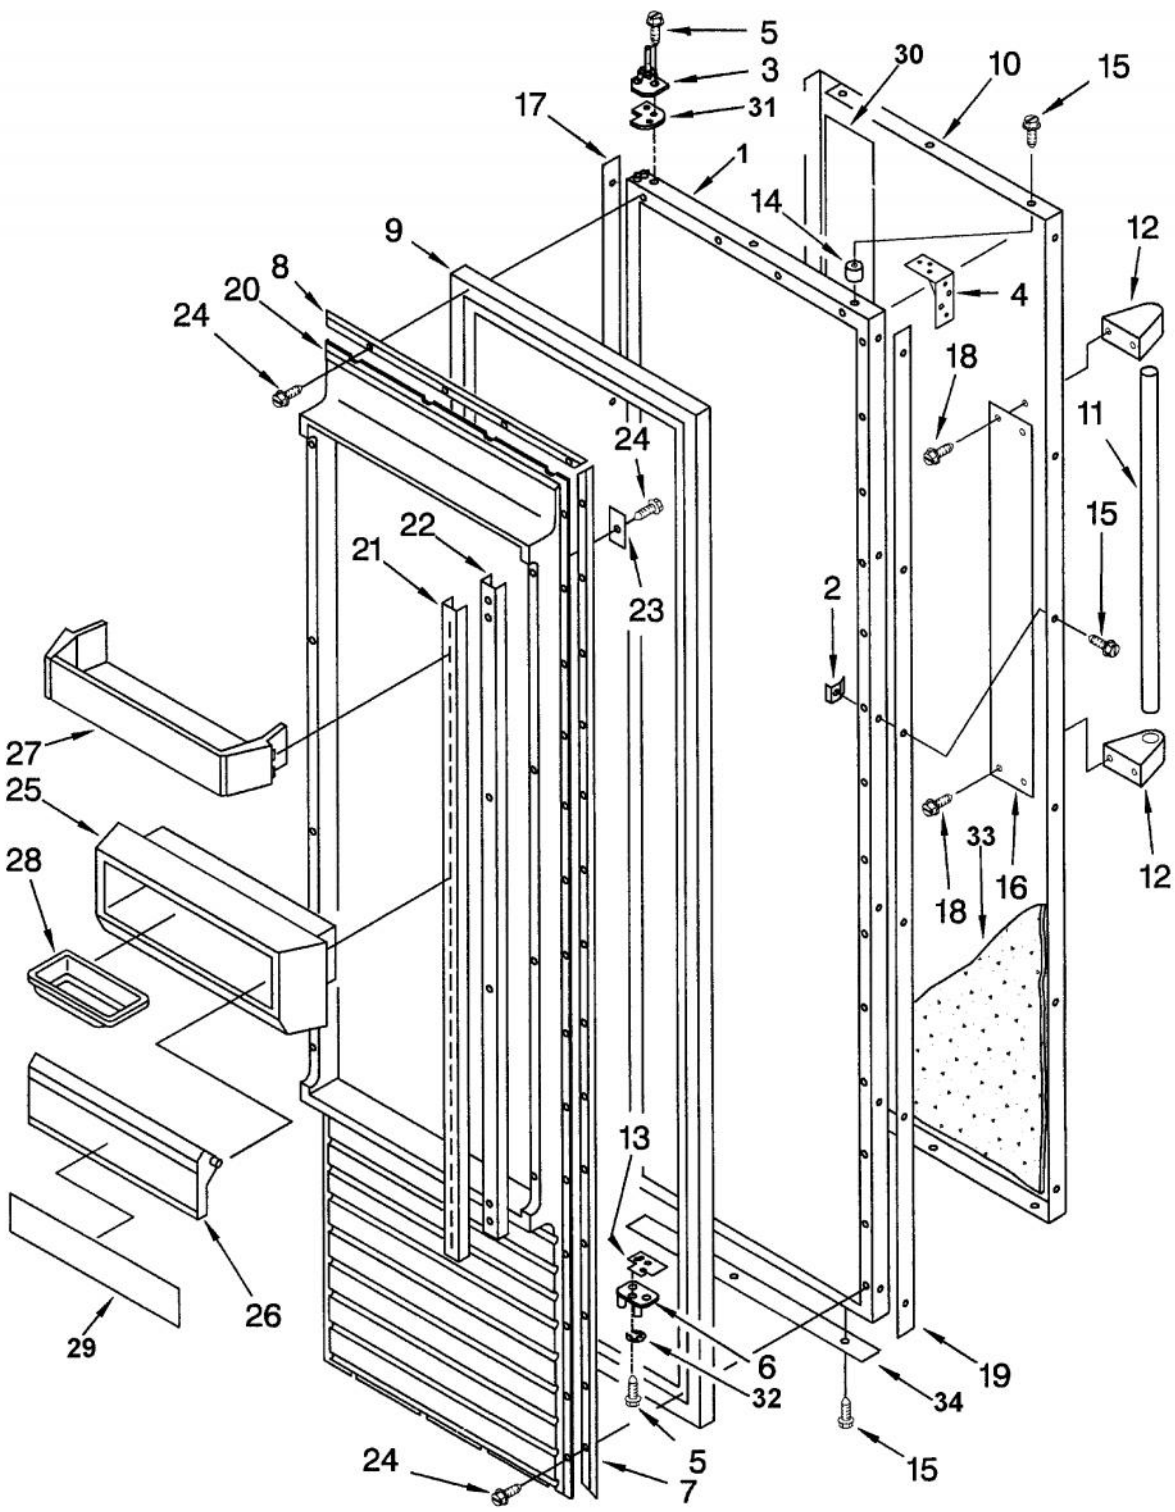

Ref #	Part Number	Qty.	Description
1	PR100014		DOOR PNL OUTER RH W/INS 2215987
2	PR120027		SCREW RETAINER DOOR 939101
3	PR140012		HINGE ASSEMBLY - R.H. UPPER DOOR (2
	PR140036x		HINGE ASSEMBLY, TOP
4	PR130023		BRACE - DOOR CORNER (2258951)
5	PR120030		SCREW DOOR HINGE 489282
6	PR140014		HINGE ASSY RH LOWER DOOR 2003986
	PR140028x		HINGE ASSEMBLY, BOTTOM
7	PR130024		GASKET RETAINER, SIDE
8	PR130025		BRACKET - R.H. DOOR GASKET UPPER/LO
9	PR150010		DOOR GASKET, MAGNETIC
10	PK010036		SUB TO B2002831
	C9002831AL		O/S DOOR PANEL-RH XALX (VCSB36)
	C9002831BK		O/S DOOR PANEL-RH XBKX (VCSB36)
	C9002831BU		O/S DOOR PANEL-RH XBUX (VCSB36)
	C9002831FG		O/S DOOR PANEL-RH XFGX (VCSB36)
	C9002831LN		O/S DOOR PANEL-RH XLHX (VCSB36)
	C9002831PL		O/S DOOR PANEL-RH XPLX (VCSB36)
	C9002831VB		O/S DOOR PANEL-RH XVBX (VCSB36)
	C9002831WH		O/S DOOR PANEL-RH XWHX (VCSB36)
11	F0002823SS		DOOR HANDLE-VCSB 36/42/48(CUT-TO-SZ 25.188)
	F0002823BR		DOOR HANDLE-VCSB36/42/48 (CUT-TO-SZ
12	PE030001		BRACKET, DOOR, HANDLE
	PE030001PVD		END CAP DOOR HANDLE XBR
13	PR130027		BRACE - DOOR HINGE (2003982)
	PR140032x		BOTTOM SPACER, DOOR
14	PR120028		SPACER, TOP
	PR140038x		SPACER, TOP
15	PR120117		SCREW 2005047
16	PR130028		PLATE, HANDLE
17	PR130029		BRACE - DOOR SIDE W/HNGS 2005030
	PR140035x		SPACER, HINGE SIDE
18	PD010019		BLT-1/4-20X3/8HEX WASHER SERATED
19	PR130030		BRACE DOOR SIDE W/O HINGES 2004335
	PR140037x		SPACER
20	PR100016		DOOR PANEL (INNER)-R.H. (1113952)
21	PR140015		SUPPORT BAR INR DR SHELF 1113951
22	PR130031		BRACE - INNER DOOR SHELF SUPPORT BA
23	PR130032		PLATE - SCREW BACKUP (1112514)
24	PR120005		SCREW 488729
25	PR160027		BIN - UTILITY (R.H. DOOR) (1112720)
26	PR160028		COVER - UTILITY BIN (R.H. DOOR) (20
27	PR160029		DOOR, SHELF (NO LONGER AVAILABLE)
28	PR160030		TRAY - BUTTER (2165792K)
	PR160080x		BUTTER TRAY
29	PR100018		LABEL - UTILITY BIN COVER (R.H. DOO
30	PR150012		INSULATION - FOAM FILLER WPNO.2005327
	PR150071x		FILLER, FOAM
31	PR140030		SPACER-DOOR (TOP) WPNO.2004520
32	PR120110		RING RETAINING 2004881
33	PR150069		INSULATION WPNO.2005054
34	PR140034		SPACER-DOOR SKIN WPNO.2004933