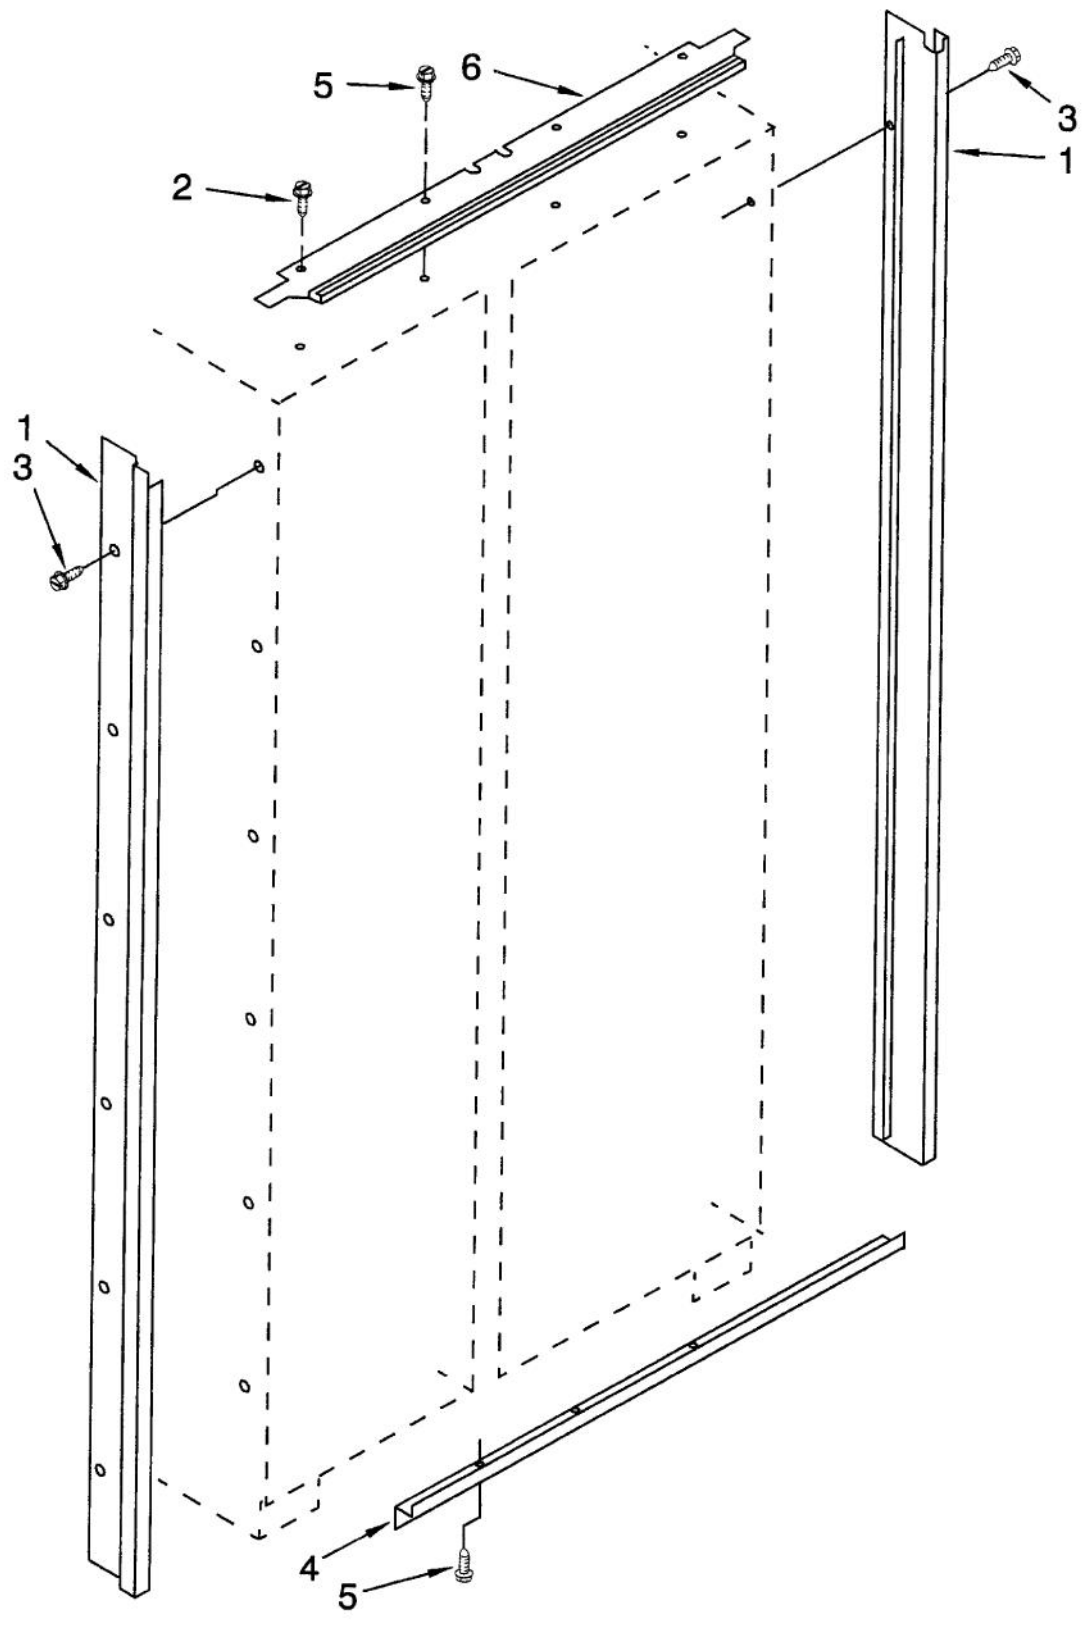

Ref #	Part Number	Qty.	Description
1	PR100075		CABINET TRIM WC2004945
2	PR120001		SCREW - UPPER TRIM/OUTER (2003857)
3	PR120107		SCREW 1163283
4	PR100074		CABINET TRIM (BOTTOM) 2209073
5	PR120000		SCREW - UPPER TRIM/INNER (488649)
6	PR100003		CABINET TRIM - UPPER (2003645)