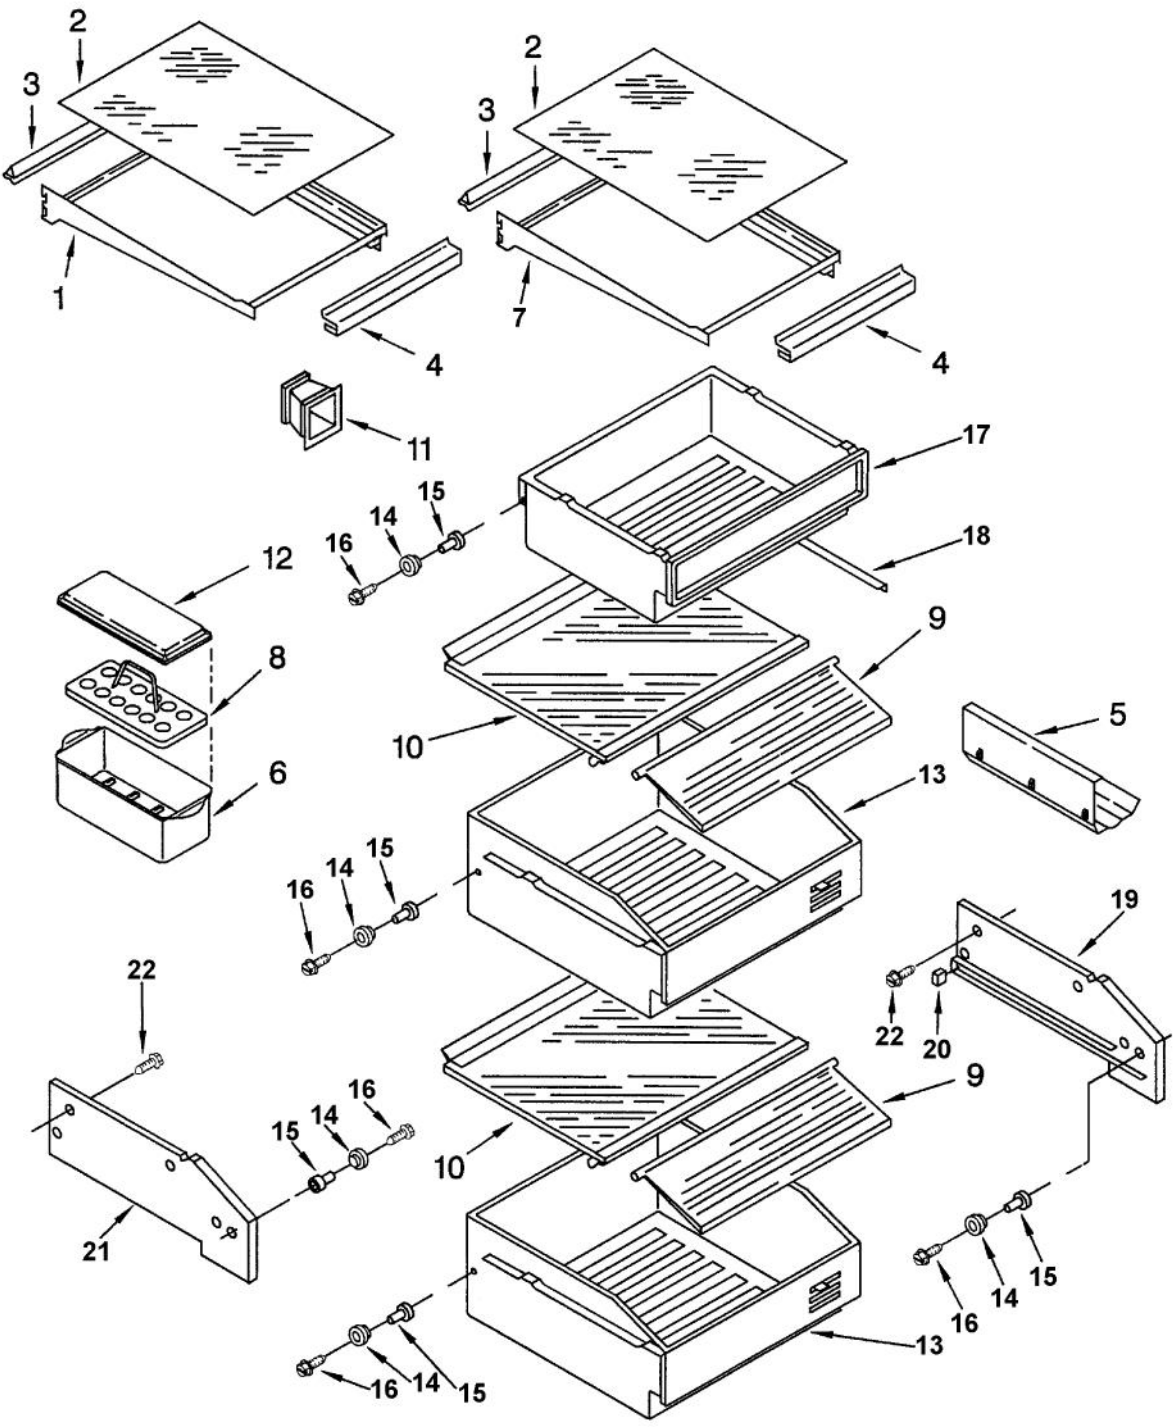

Ref #	Part Number	Qty.	Description
1	PR160000		FRAME, SHELF
2	PR160001		GLASS - SHELF (2004080)
3	PR160002		REFLECTOR - SHELF (1113546)
4	PR150009		SEAL - GLASS (1113790)
5	PR160003		RACK - WINE (2179404K)
6	PR160004		BIN - EGG (2216624K)
7	PR160005		FRAME - MEAT PAN (ASSEMBLY) (200332)
8	PR160006		PAN - EGG (CARRIER) (2164373)
9	PR160007		COVER - CRISPER PAN (1113893)
10	PR160008		GLASS, CRISPER
11	PR160009		CONNECTOR MEAT PAN 2000742
12	PR160010		COVER - EGG BIN (2169935)
13	PR160011		CRISPER PAN
14	PR140009		ROLLER BASKET 4318078
15	PR140010		EYELET, ROLLER
16	PR120020		SCREW ROLLER 488930
	PR120109		SCREW 489211
17	PR160014		PAN - MEAT (2004191)
18	PR160015		GLASS - RETAINER (2002181)
19	PR160016		PAN SUPPORT CRISPER RH 2006515
20	PR120021		BUSHING - ROLLER (STOP) (1113169)
21	PR160017		PAN SUPPORT CRISPER LH 2006516
22	PR120005		SCREW 488729