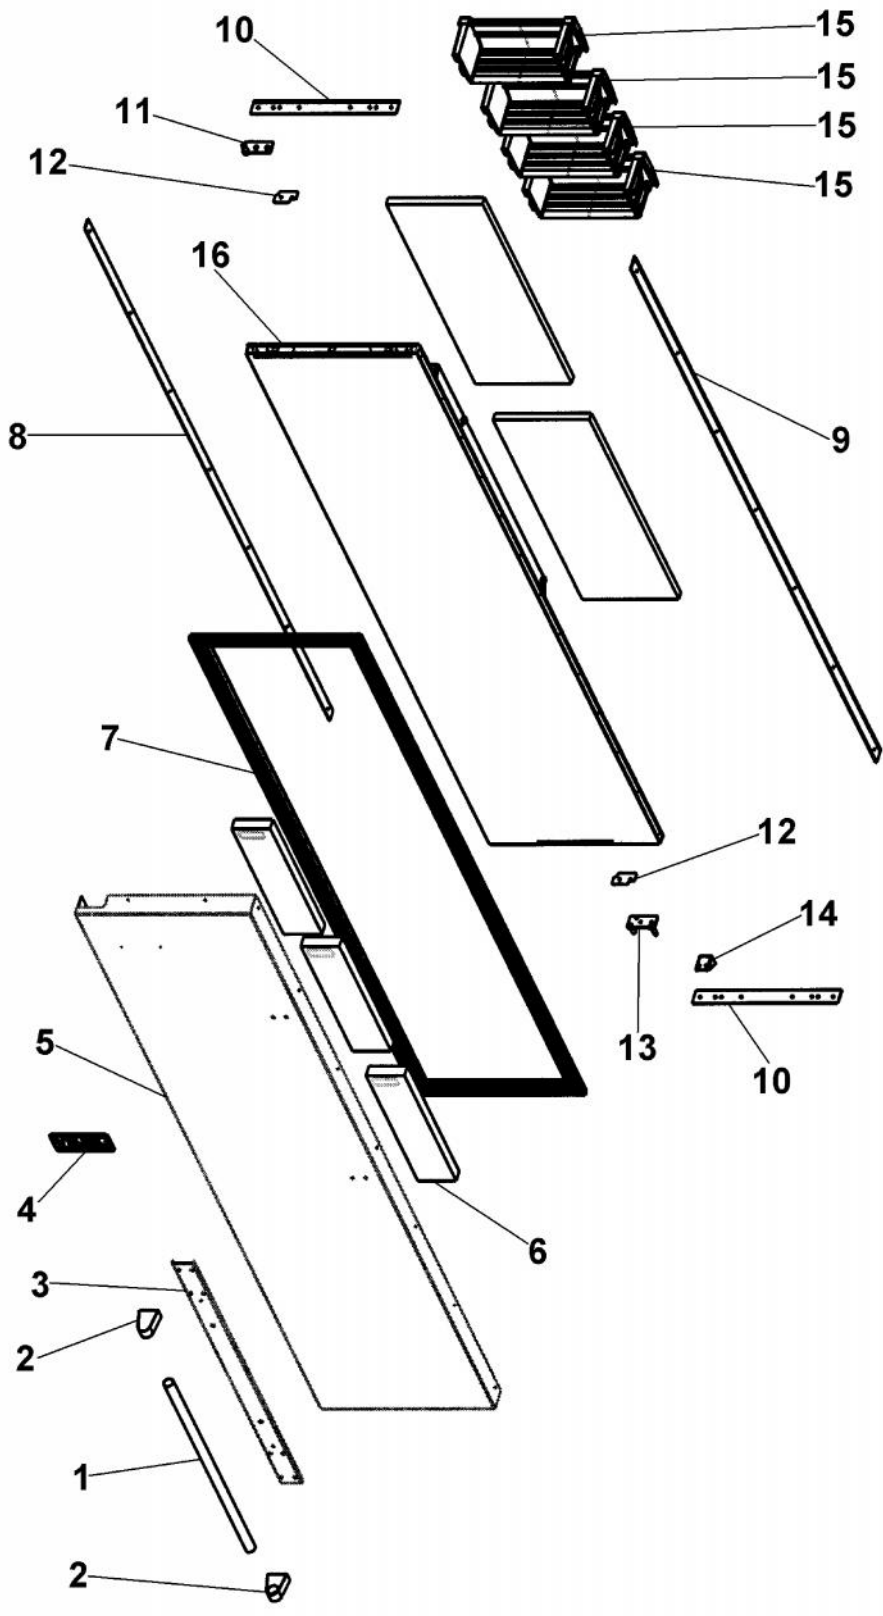

Ref #	Part Number	Qty.	Description
	C9099993VB		DOOR SKIN SXS 42 PRO FF (NEW HANDLE LOCATION)
5	PB970183		DOOR GASKET
6	G5098625		DOOR ASM SXS 42 FF
7	PE940176		TRIM - DOOR SXS PRO SIDES
8	G5098675		DOORBIN ASM SXS 42 FF
9	PK930123		DAIRY MODULE ASM SXS 42
10	PK930240		TRIM DOOR BULLNOSE SXS 42 FF TOP/BOT
11	PD950007		STRIKER SWITCH
12	PD940087		SPACER DOOR SKIN-HINGE SIDE (75.1) (HINGE SIDE)
13	PM910333		BLOCK EPS DOOR SKIN SXS 42 FF
14	PC920146		PIVOT PLATE ASSY - WC RH BOT (LOWER)
15	PC920133		PIVOT PLATE ASSY - RH (UPPER)
16	PD940092		SPACER - DOOR HINGE
NI	PD020032		SRW-8(A)X3/8PH.WFR HD 7/16DIAXNICL