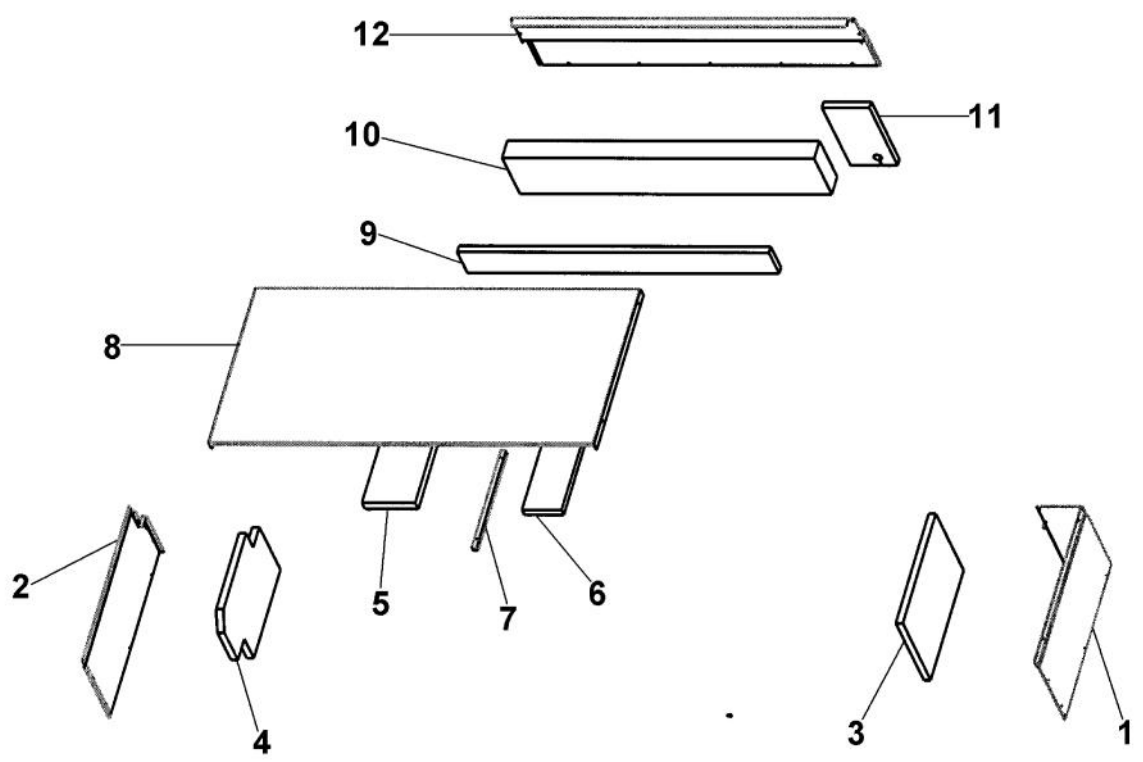

Ref #	Part Number	Qty.	Description
1	PE980003		OVERLAY KEYBOARD SXS 42
2	PE950135		SWITCH, KEYBOARD
3	PK930230		CONTROL PANEL SXS 42
4	G50911836		HIGH VOLTAGE BOARD (BEFORE 01/22/05) (F AND G SERIES BEFORE 11/17/03)
	G50911825		LOW VOLT BOARD KIT (G SERIES) (G SERIES AFTER 11/17/03)
	G50911823		LOW VOLT BOARD KIT (BEFORE 1/22/05) (H SERIES BEFORE 1/22/05)
	PE970603		LOW VOLTAGE BOARD (AFTER 1/22/05)
NI	PE970609		HARNESS CONTROL BOARD (AFTER 1/22/05)
5	G50911836		HIGH VOLTAGE BOARD (BEFORE 01/22/05) (F AND G SERIES BEFORE 11/17/03)
	PE970463		POWER CONTROL BOARD (AFTER 11/17/03)
NI	12271701		HARNESS-HIGH VOLT V12271701
6	NOT ORDERABLE		COMPLETE CONTROL ASSEMBLY
7	K2096943		PANEL BRACKET
8	PC920204		HINGE ASM UL
9	PC920203		HINGE ASM UR
10	G5098300		INVERTER ASSEMBLY
11	K2098654		BRACKET SWITCH POWER
12	G5096494		COND. FAN ASSY
13	PB920171		CONDENSER ASM
14	K2099454		BRACKET DRIER
15	F2099443		TUBE DISCHARGE FORMED PRE ACCUM
16	C2097595		LOUVER SUPPORT BRACKET
17	PB920201		ACCUMULATOR
18	12075003		MOTOR-REF FAN
19	M0102303		CLAMP-TUBE VM0102303
20	G5097976		COMPRESSOR ASSEMBLY (363 AND 483)
21	12074801		SWITCH, POWER
22	10743201		DRIER, HI SIDE
23	Order No.4		ADAPTER BOARD
24	M0221523		SCREW - SHLDR