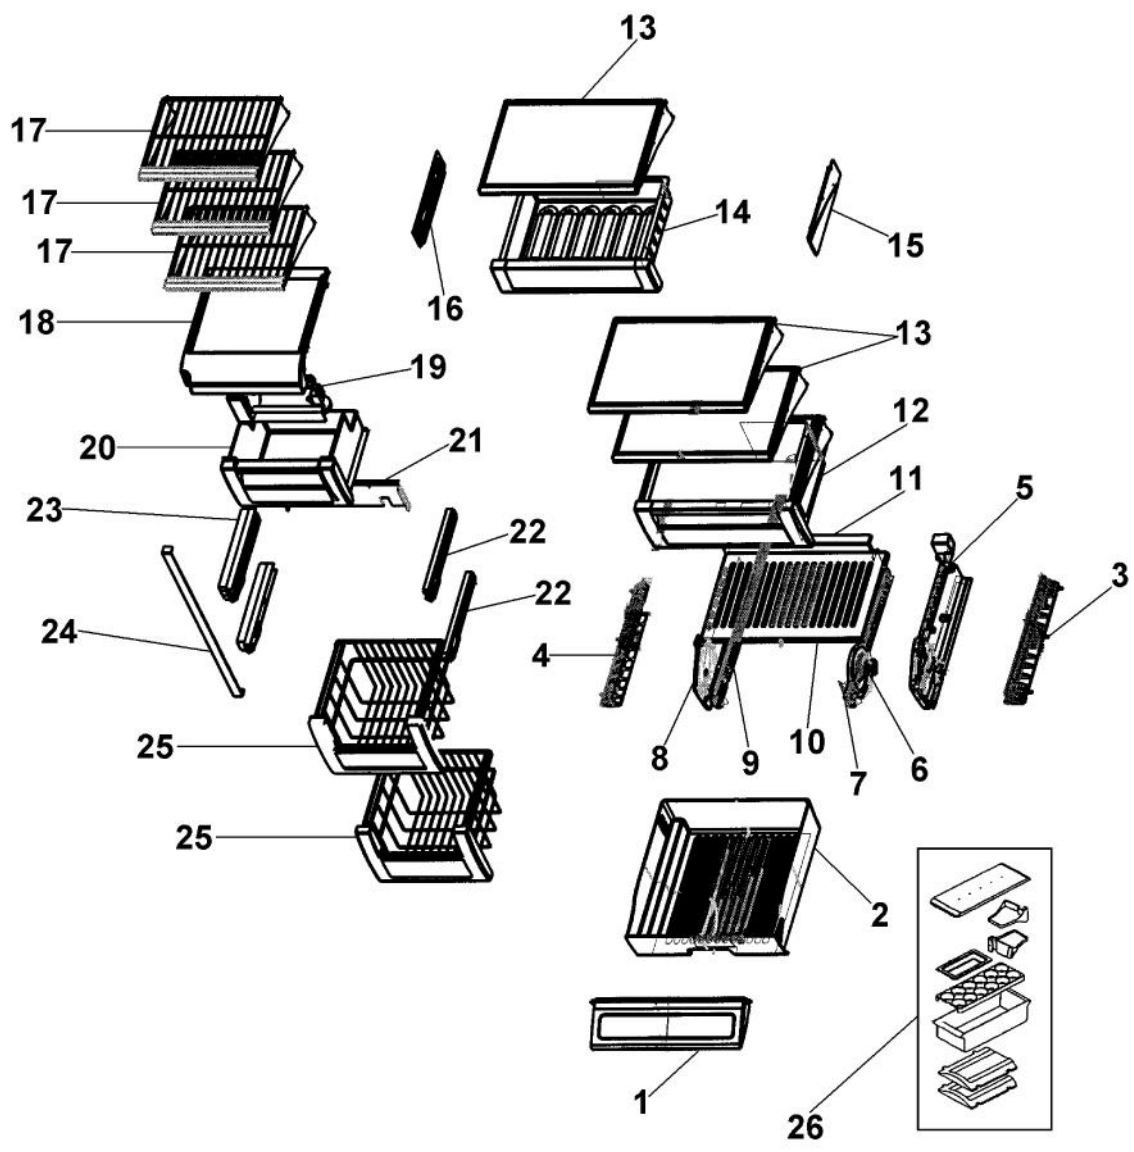

Ref #	Part Number	Qty.	Description
1	PM910154		LEVELER MODULE ASSY. (RIGHT)
NI	PA970142		WATER VALVE
2	PE950146		SWITCH SPDT BLACK
3	C2098045		LIGHT SWITCH BRACKET - REF. DOOR
4	C2098046		BASE GRILLE - SWITCH MNT RH
5	12071301		PAN-DRAIN (NON-ANTIMICROBIAL) (BEFORE 02/07/05)
	PK930348		PAN DRAIN (AFTER 02/07/05)
6	K2098044		BRKT GRILLE SUPPORT
7	K2096427		BRKT-SHIPPING 12071102
8	K2098096		BRKT GRILLE SUPPORT
9	K2099456		RAIL PAN R
10	K2099457		RAIL PAN L
11	F2096550		SERPENTINE DRAIN SXS
12	PC910015		SPRING EXTENSION
13	PC920166		BAR-WC BOT HINGE RH
14	PD940091		BUSHING - DOOR STOP
15	PC920144		PLATE - WC DOOR SHIM
16	PC920187		HINGE PLATE LL
17	PC920186		HINGE PLATE LR
18	G3298648		HINGE ASM COMPLETE LR
19	G3298649		HINGE ASM COMPLETE LL
20	12075003		MOTOR-REF FAN
21	PM910155		LEVELER MODULE L
22	G5097788		GRILLE TOE ASM COMPLETE 42
23	PC920149		BAR-WC BOT HINGE LH
24	PE950147		SWITCH SPST NC BLACK
25	M0221523		SCREW - SHLDR
26	PC920145		PIN - DOOR STOP
27	K2096439		ANGLE-DRAIN PAN 12143801
28	12071201		CLIP-DRAIN LOOP
NI	PK910123		SIDE TRIM - PRO
NI	C9398011BR		PRO SIDE TRIM BRASS