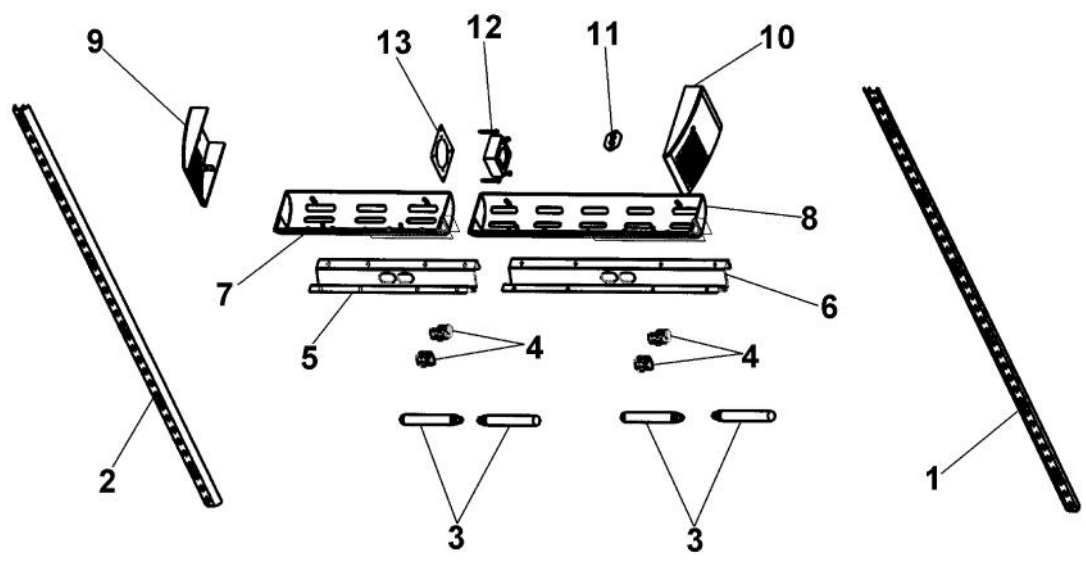

Ref #	Part Number	Qty.	Description
1	PK920024		LADDER FF R
2	PK920023		LADDER FF L
3	A3079001		LAMP - 40W
4	PE950125		LIGHT SOCKET
5	L2099453		BRACKET, FRZ. LIGHT
6	L2099452		BRKT LIGHT FF SXS
7	PK930116		COVER LIGHT ASM SXS 42 FZ
8	PK930115		COVER LIGHT ASM SXS 42 FF
9	PK930086		COVER FAN SXS 48 FZ
10	PK930085		COVER FAN SXS 48 FF
11	C8983701		THERMISTOR
12	12075003		MOTOR-REF FAN
13	K2096475		PLATE-FAN MNT 12404701
NI	10281601		SOCKET-SGL LIGHT
NI	10270203		HOUSING-LIGHT V10270203
NI	10270101		COVER, LIGHT
NI	013112-000		NOISE REDUCTION FAN KIT