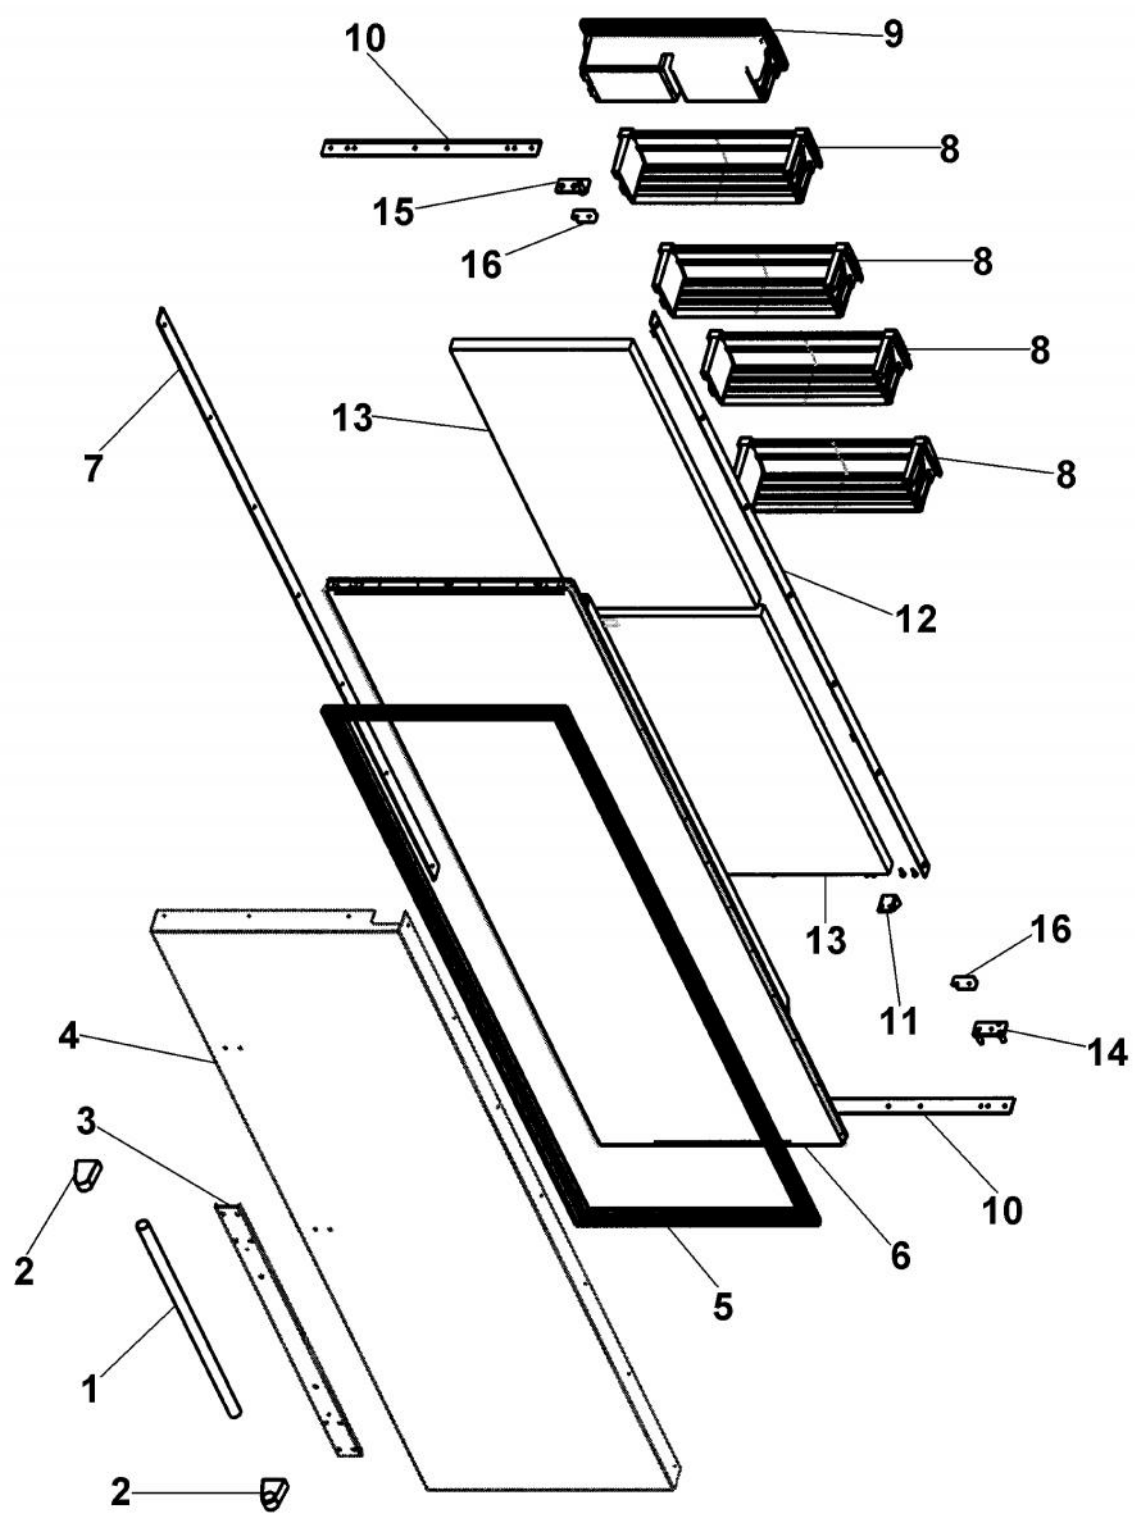

Ref #	Part Number	Qty.	Description
1	K2099459		MC SIDE R
2	K2099460		MC SIDE L
3	12074702		INSUL-R MC CVR V12074702
4	12074601		INSUL-L MC CVR V12074601
5	12074704		INSUL-MC CVR
6	12074701		INSUL-MC CVR V12074701
7	K2099455		SUPPORT MC Z
8	K2099458		MC TOP SXS 42
9	PB970169		INSUL MC BACK SXS 42 UPPER
10	PB970170		INSUL MC BACK SXS 42 LOWER
11	PB970171		MC INSULATION - BACK SIDE
12	K2099461		MC BACK 42
NI	PK910089		BRACKET, ANTI - TIP