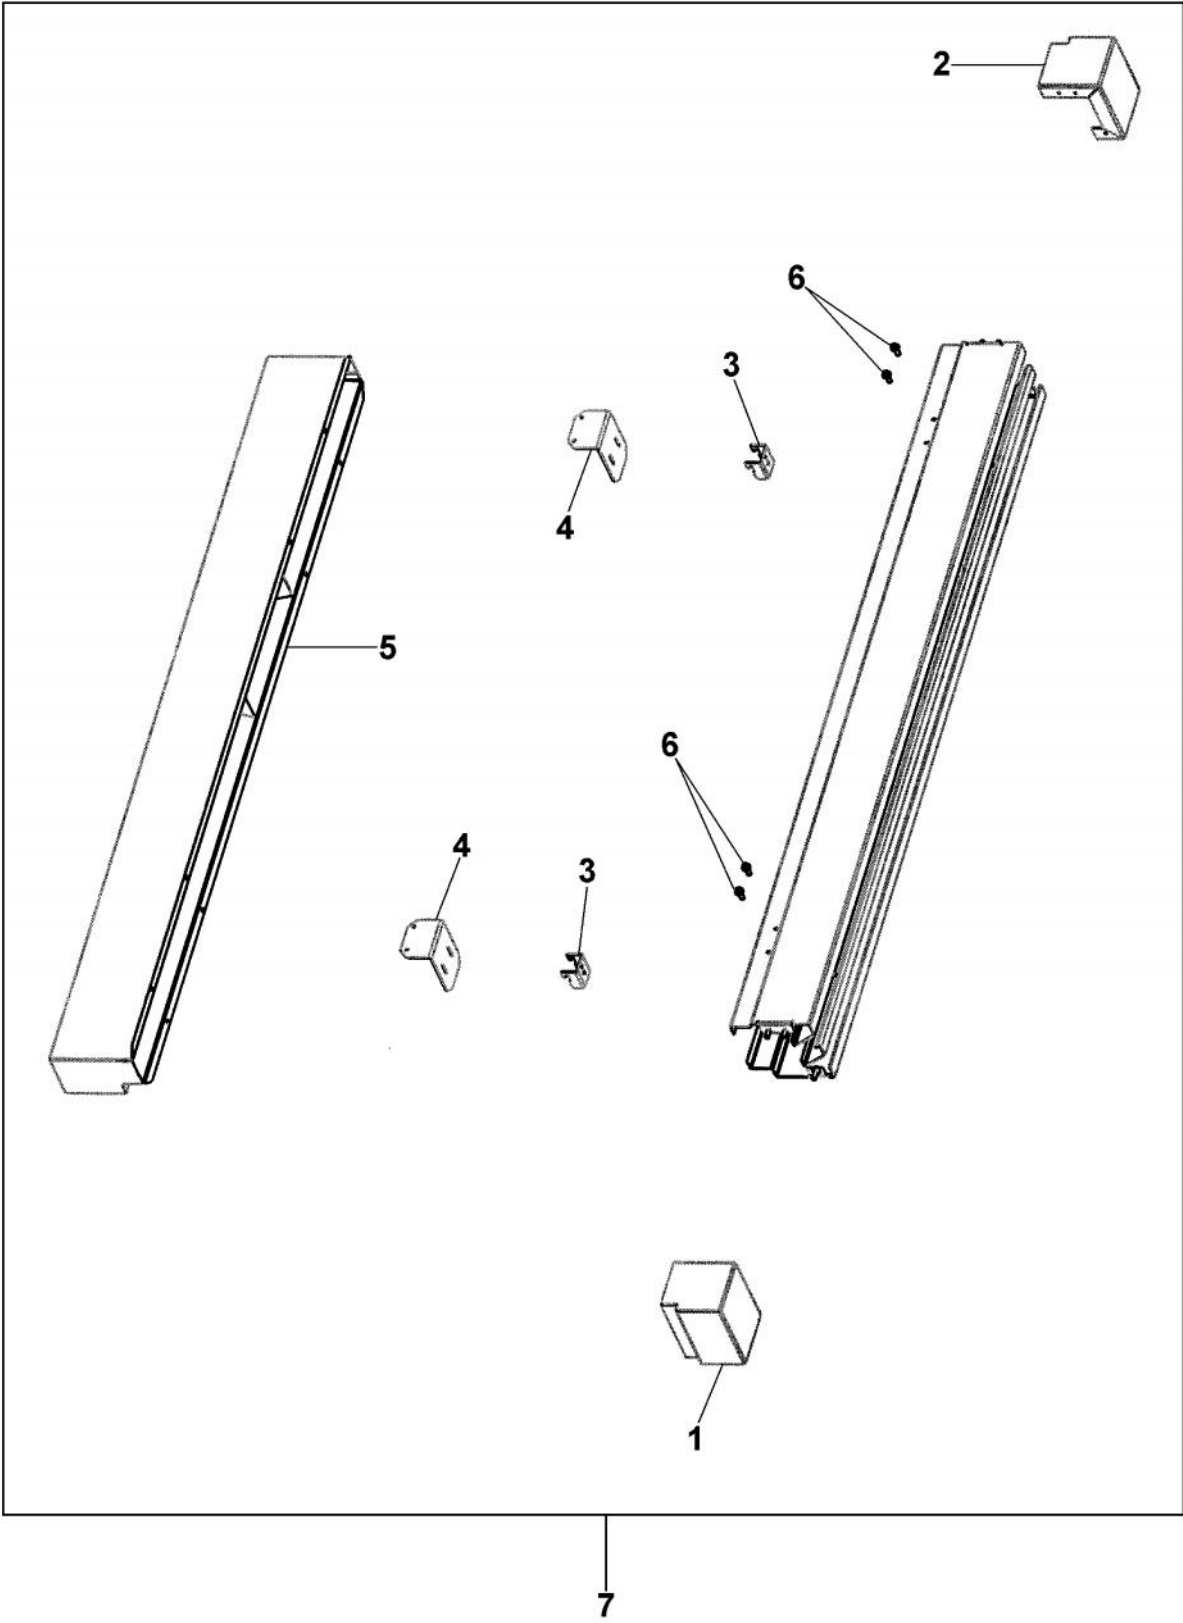

Ref #	Part Number	Qty.	Description
1	PK920024		LADDER FF R
2	PK920023		LADDER FF L
3	A3079001		LAMP - 40W
4	PE950125		LIGHT SOCKET
5	L2099453		BRACKET, FRZ. LIGHT
6	L2099452		BRKT LIGHT FF SXS
7	PK930116		COVER LIGHT ASM SXS 42 FZ
8	PK930115		COVER LIGHT ASM SXS 42 FF
9	PK930086		COVER FAN SXS 48 FZ
10	PK930085		COVER FAN SXS 48 FF
11	C8983701		THERMISTOR
12	12075003		MOTOR-REF FAN
13	K2096475		PLATE-FAN MNT 12404701
NI	10281601		SOCKET-SGL LIGHT
NI	10270203		HOUSING-LIGHT V10270203
NI	10270101		COVER, LIGHT
NI	013112-000		NOISE REDUCTION FAN KIT