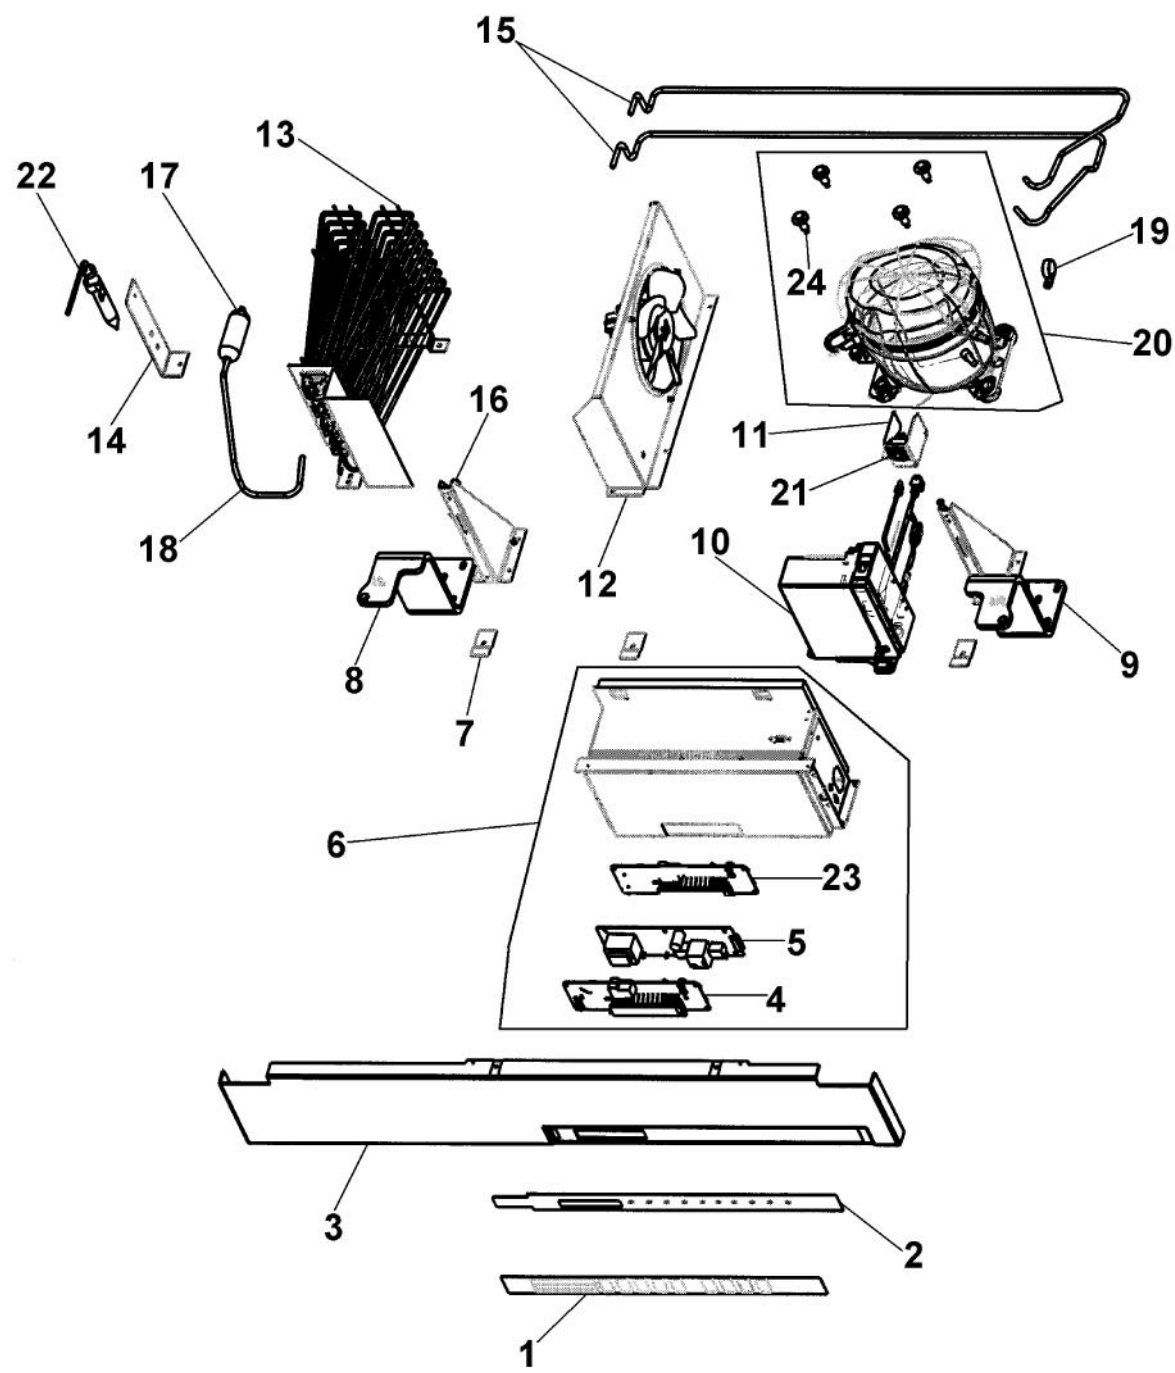

Ref #	Part Number	Qty.	Description
1	L2097181		COVER EVAP UPPER SXS 48
2	L2097182		COVER EVAP LOWER SXS 48
3	12231701		LADDER-FZ L/R SIDE
4	F2097793		TUBE FORMED HT EXCH
5	PK930150		COVER CTR EVAP
NI	G5098660		FAN EVAP ASM
6	PM910206		EVAPORATOR SXS 48
7	PJ910031		HEATER EVAP SXS
8	K2096461		BRKT-EVAP COVER 12234801
9	C8983701		THERMISTOR
10	10527401		CLIP-EVAP