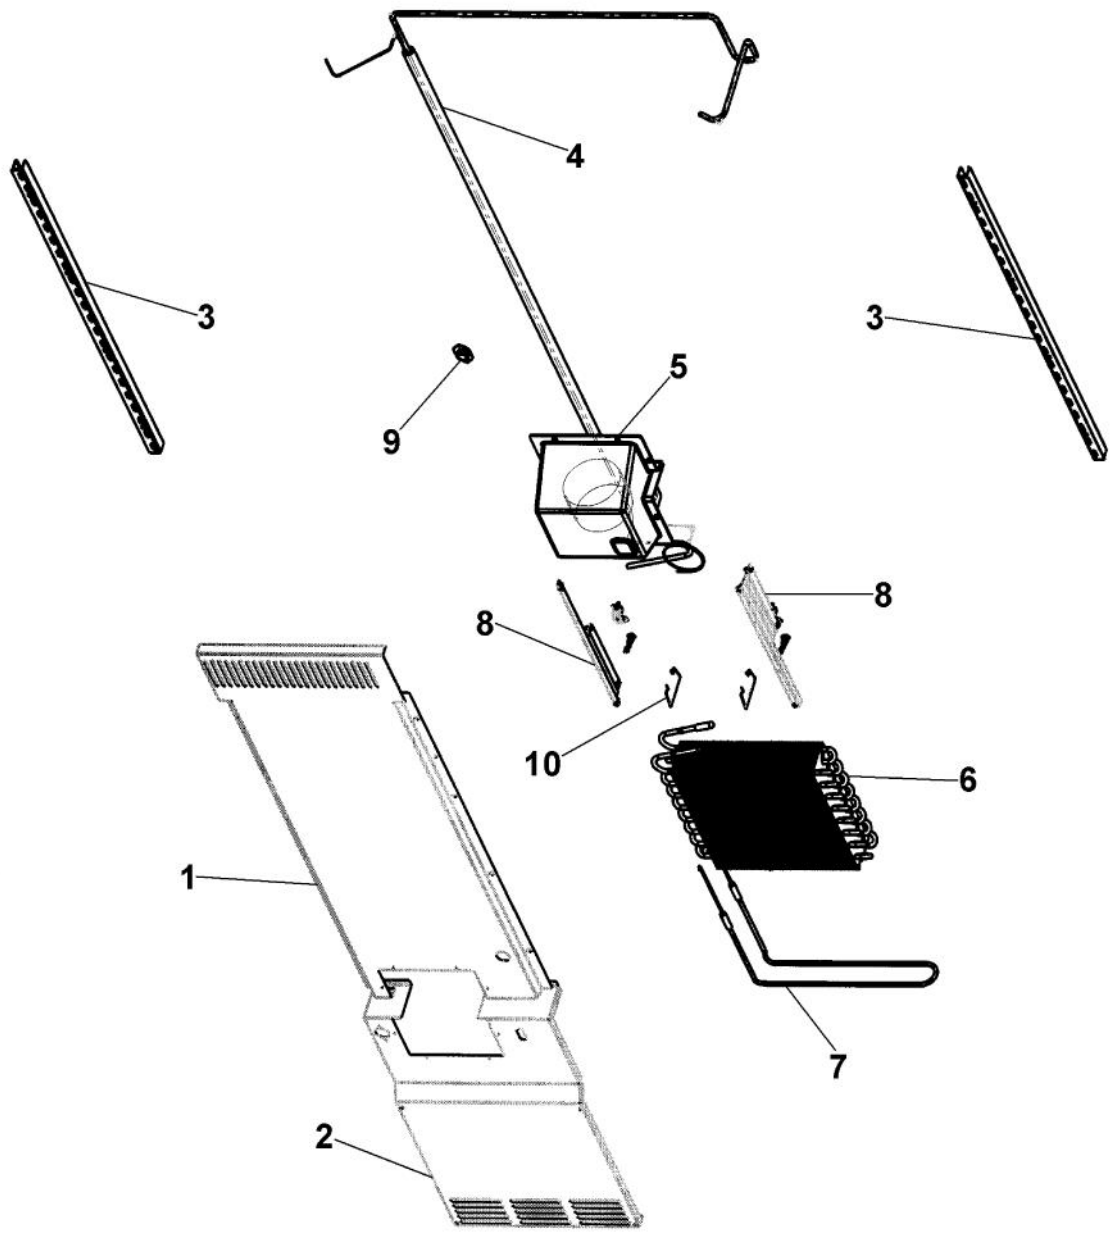

Ref #	Part Number	Qty.	Description
1	B2098639		GRILLE ENDCAP - LH
2	B2098640		SUB TO B20911802 - GRILLE ENDCAP PRO R
3	B2096961		BRACKET-LOUVER
4	B2096962		BRACKET-LOUVER SUP
5	G3097768		AIR DUCT WELD ASM 42
6	M0220417		SCREW-TC
7	G3297764		GRILLE ASM SXS 42 PRO