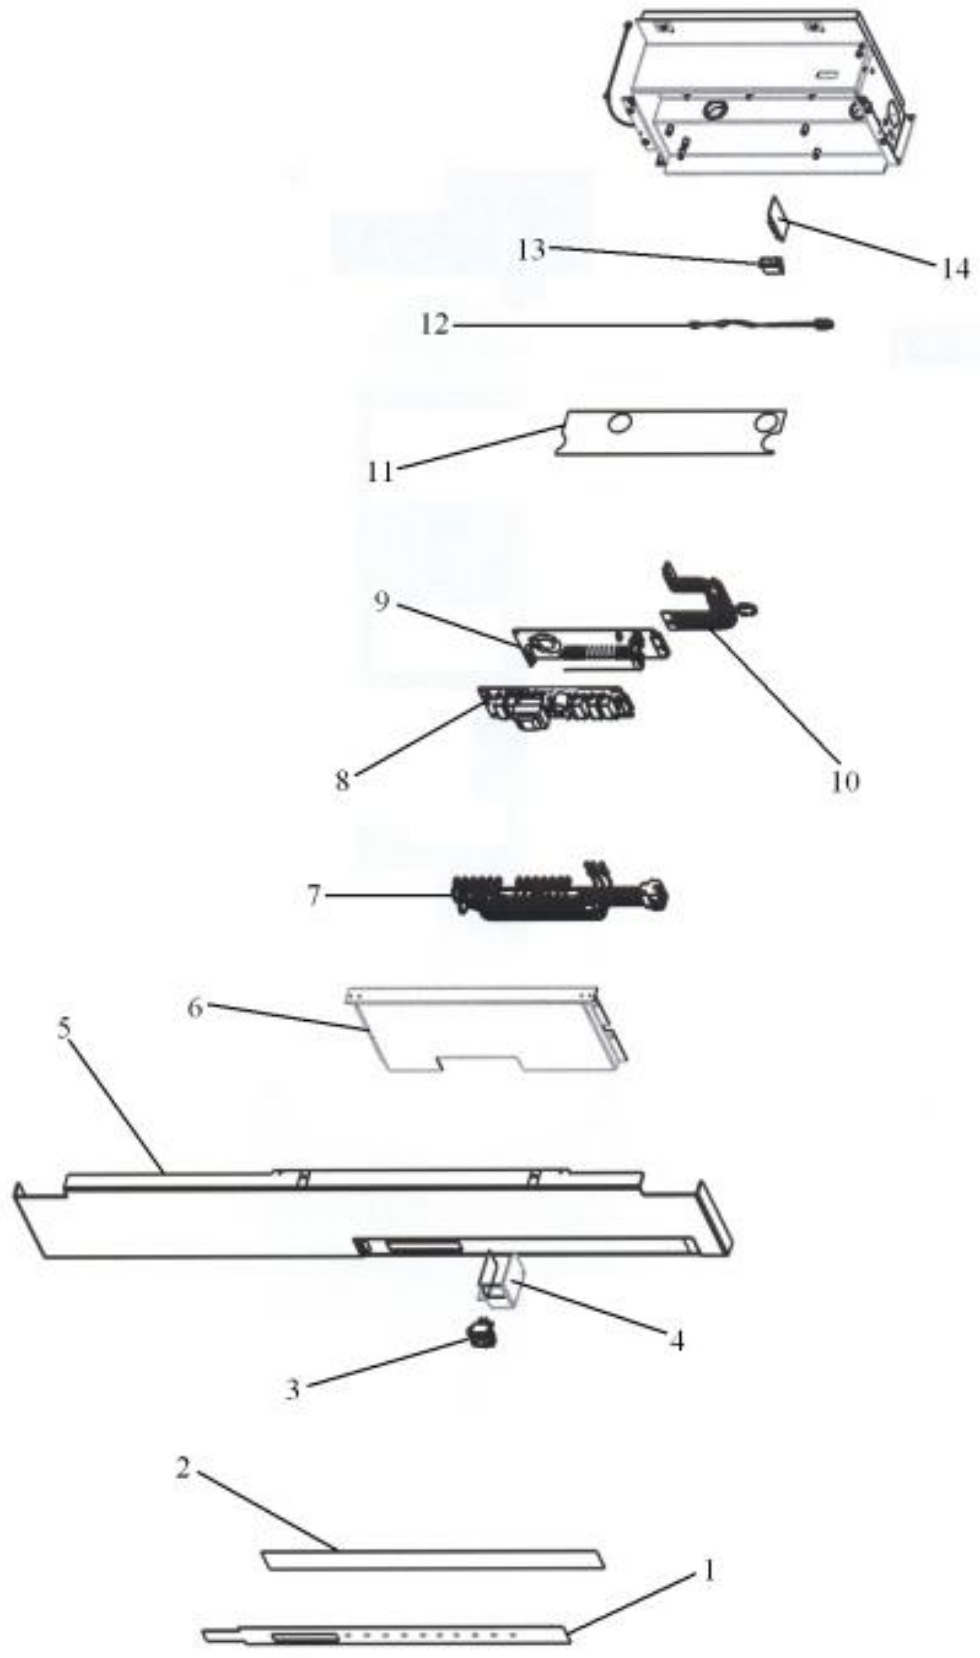

Ref #	Part Number	Qty.	Description
1	PE950135		SWITCH, KEYBOARD
2	PE980003		OVERLAY KEYBOARD SXS 42
3	PE950149		SWITCH POWER
4	K2098654		BRACKET SWITCH POWER
5	PK930230		CONTROL PANEL SXS 42
6	K20910061		CONTROL BOX FRONT
7	PE970465		HARNESS HIGH VOLT
8	PE970463		POWER CONTROL BOARD
9	G50911825		LOW VOLT BOARD KIT (G SERIES)
	G50911823		LOW VOLT BOARD KIT (BEFORE 1/22/05)
	PE970603		LOW VOLTAGE BOARD
			(AFTER 1/22/05)
10	PE970464		HARNESS LOW VOLT
11	PM910325		FILM PROTECTIVE
12	Order No.9		HARNESS, ADAPTER BOARD
13	PE950150		SPDT ROCKER SW. W/LEGEND
14	Order No.9		HARNESS, ADAPTER BOARD
NI	PE970609		HARNESS CONTROL BOARD
			(AFTER 1/22/05)