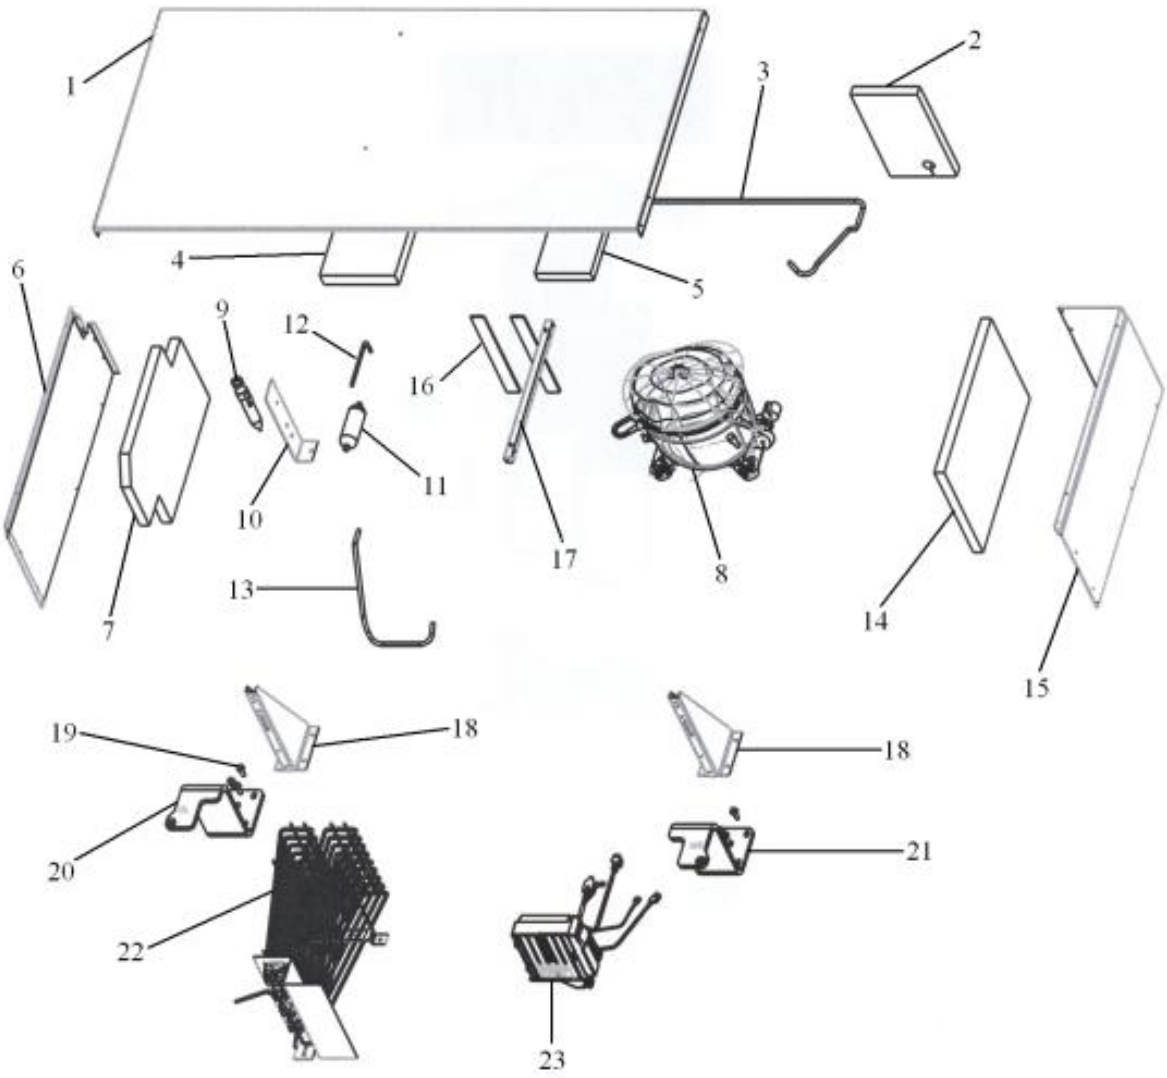

Ref #	Part Number	Qty.	Description
1	K2099458		MC TOP SXS 42
2	PB970171		MC INSULATION - BACK SIDE
3	F2099443		TUBE DISCHARGE FORMED PRE ACCUM
4	12074704		INSUL-MC CVR
5	12074701		INSUL-MC CVR V12074701
6	K2099460		MC SIDE L
7	12074601		INSUL-L MC CVR V12074601
8	G5097976		COMPRESSOR ASSEMBLY (363 AND 483)
9	10743201		DRIER, HI SIDE
10	K2099454		BRACKET DRIER
11	PB920201		ACCUMULATOR
12	F2096504		TUBE-DRIER EXT
13	F2099444		TUBE DISCHARGE FORMED POST ACCUM
14	12074702		INSUL-R MC CVR V12074702
15	K2099459		MC SIDE R
16	A3189370		GASKET-FOAM VA3189370
17	K2099455		SUPPORT MC Z
18	C2097595		LOUVER SUPPORT BRACKET
19	PD940088		SCREW, 1/4 X 20 HEX WASHER SERRATED
20	PC920204		HINGE ASM UL
21	PC920203		HINGE ASM UR
22	PB920171		CONDENSER ASM
23	G5098300		INVERTER ASSEMBLY