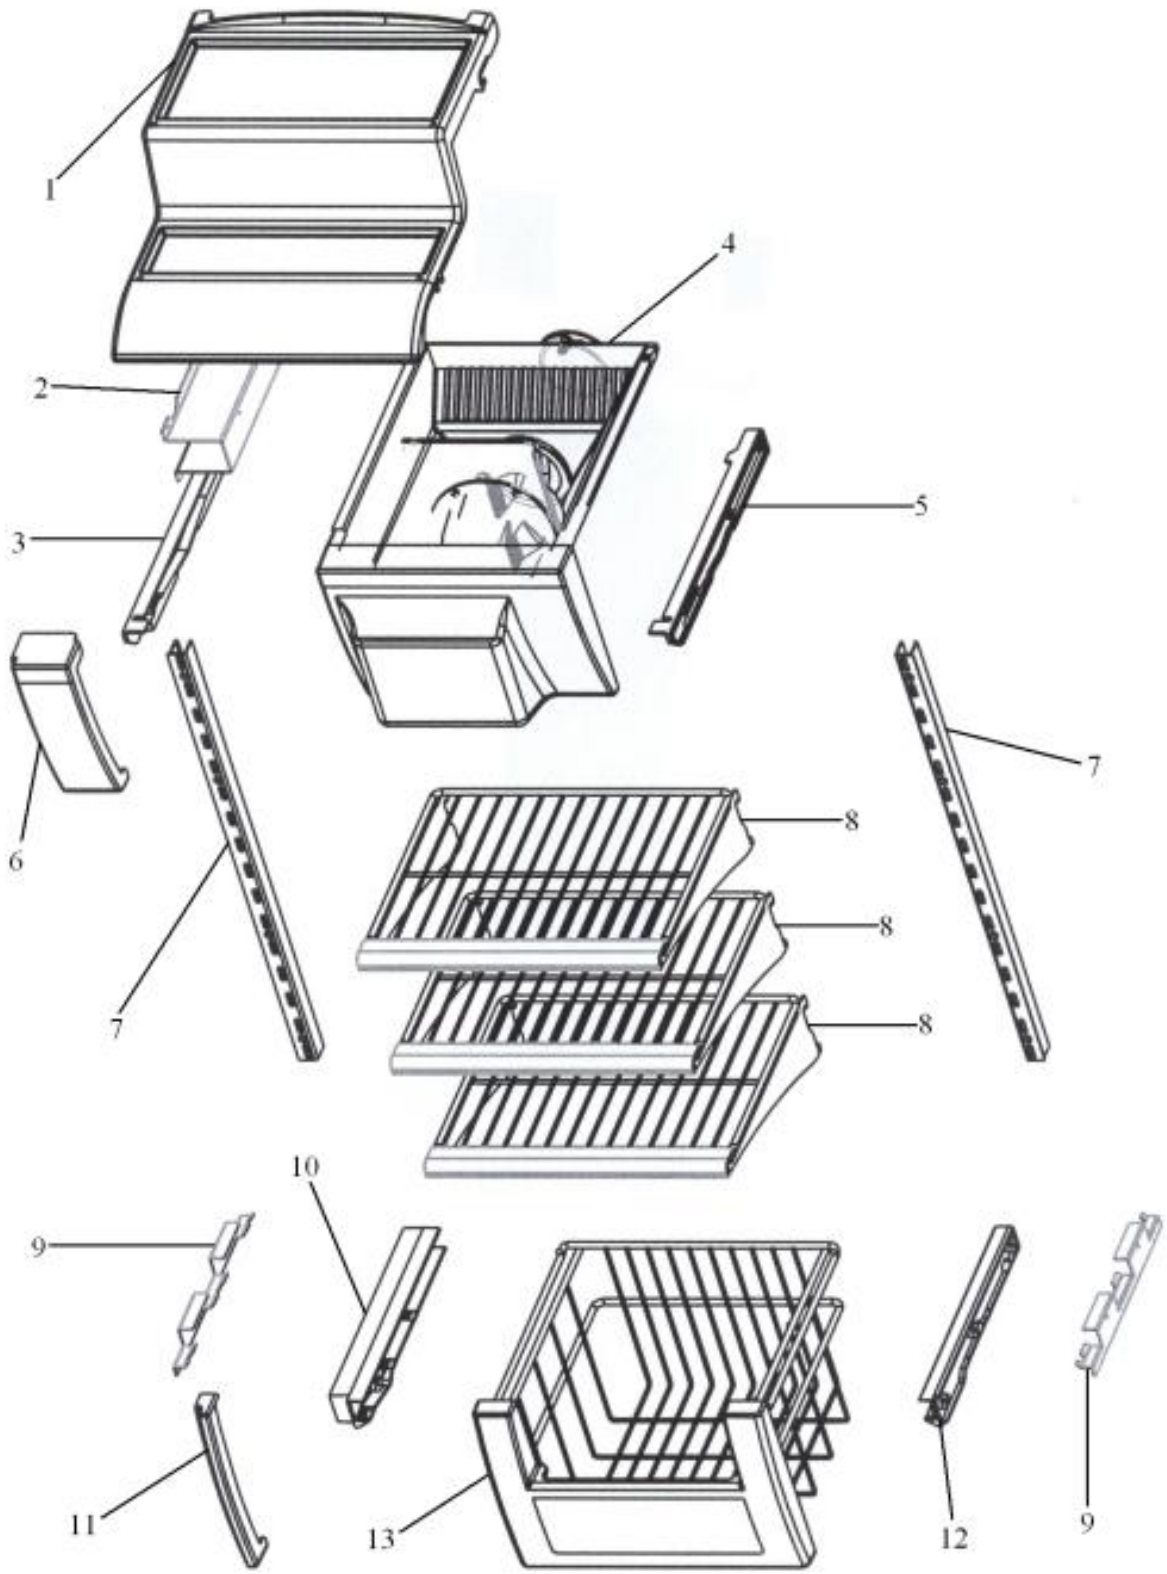

Ref #	Part Number	Qty.	Description
1	PM910236		GLASS SHELF
2	G5099426		SHELF & SLIDE ASM SXS 42
3	G32910068		DRAWER DELI & RAIL ASM SXS 42
4	G32910069		PRODUCE DRAWER & RAIL ASM SXS 42
5	PK930171		DUCT MEAT SAVOR SXS 42 REAR
6	PM910288		SLIDE MEAT SAVOR L
7	PK930176		SUPPORT DRAWER MEAT SAVOR 42/48 L
8	PK930170		DUCT MEAT SAVOR SXS 42 L
9	PK930174		SUPPORT SLIDE MEAT SAVOR SXS 42/48 L
10	PK930173		SUPPORT SLIDE MEAT SAVOR SXS 42/48 R
11	PM910334		ROLLER TENSION
12	PK930172		COVER CONTROL MEAT SAVOR
13	PK930168		DIAL CONTROL MEAT SAVOR
14	PK930169		DUCT MEAT SAVOR SXS 42/48 R
15	PK930175		SUPPORT DRAWER MEAT SAVOR SXS 42/48 R
16	PM910287		SLIDE MEAT SAVOR R
17	G50910716		FALSE FRONT ASM, SXS 42 DISP
18	PK930119		DELI LID
19	PK930114		DRAWER MEAT SAVOR SXS 42
20	PK930120		SHELF MEAT SAVOR SXS 42
NI	PM910332		ACCESSORY ASSY