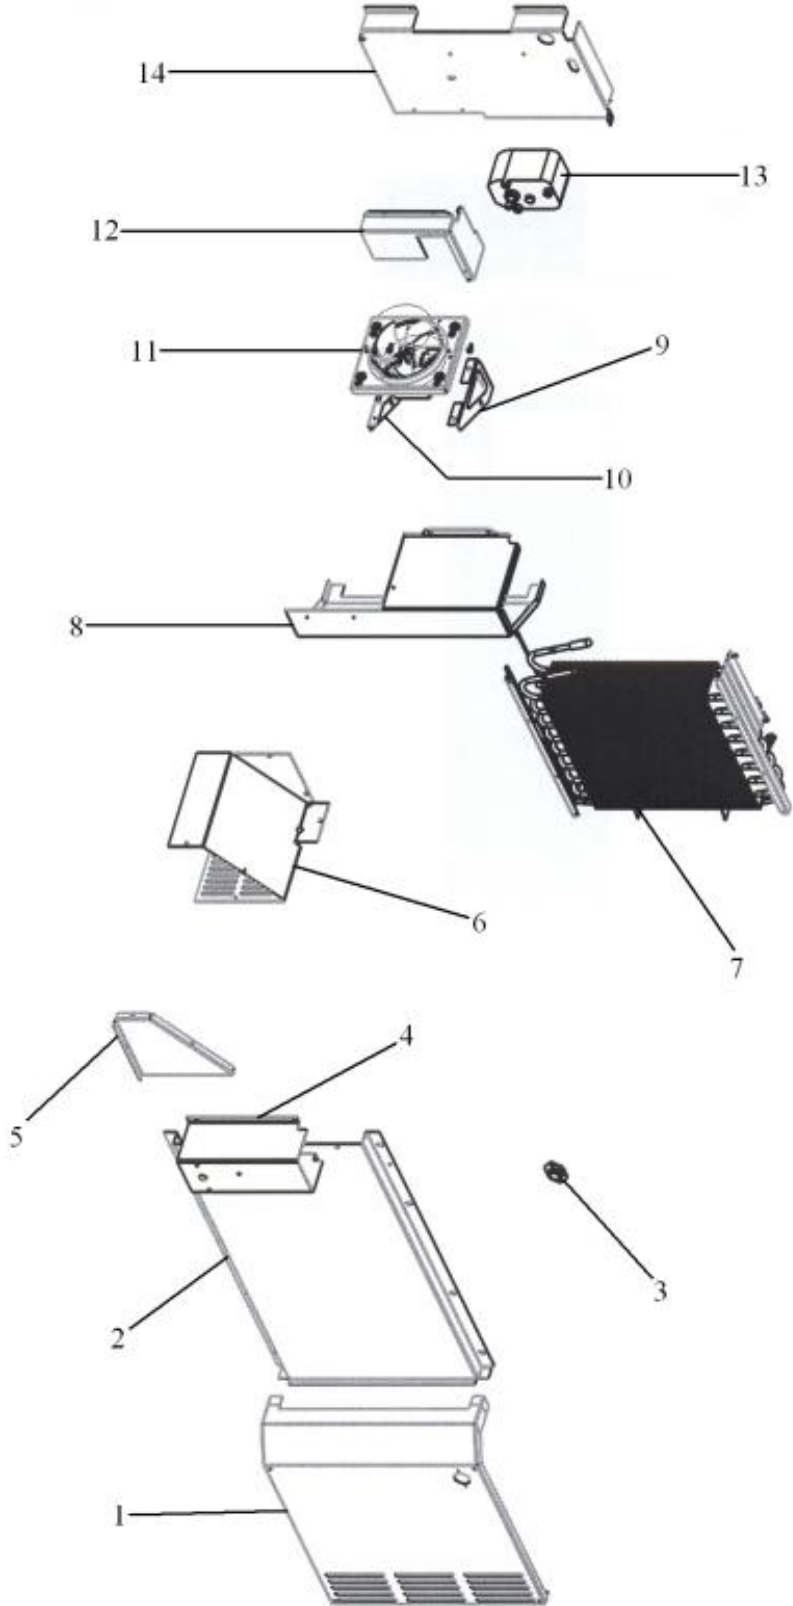

Ref #	Part Number	Qty.	Description
1	L20910054		COVER LOWER EVAP
2	L20910057		COVER CENTER EVAP
3	C8983701		THERMISTOR
4	C20910713		BRCAKET, AUGER MOTOR
5	L20910075		COVER EVAP FAN
6	L20910074		TRAN EVAP FAN
7	G5099446		EVAP ASM SXS 42
8	L20910056		COVER EVAP MOTOR
9	K2096457		BRKT-R-EVAP FAN 12223101
10	K2096458		BRKT-L-EVAP-FAN 12223102
11	G5098660		FAN EVAP ASM
12	L2098027		DUCT - EVAP FAN
13	PE950158		MOTOR AUGER
14	C20910058		COVER UPPER EVAP
NI	PB910259	1	THERMOSTAT DEFROST TERMINATOR
NI	PJ910031	1	HEATER EVAP SXS