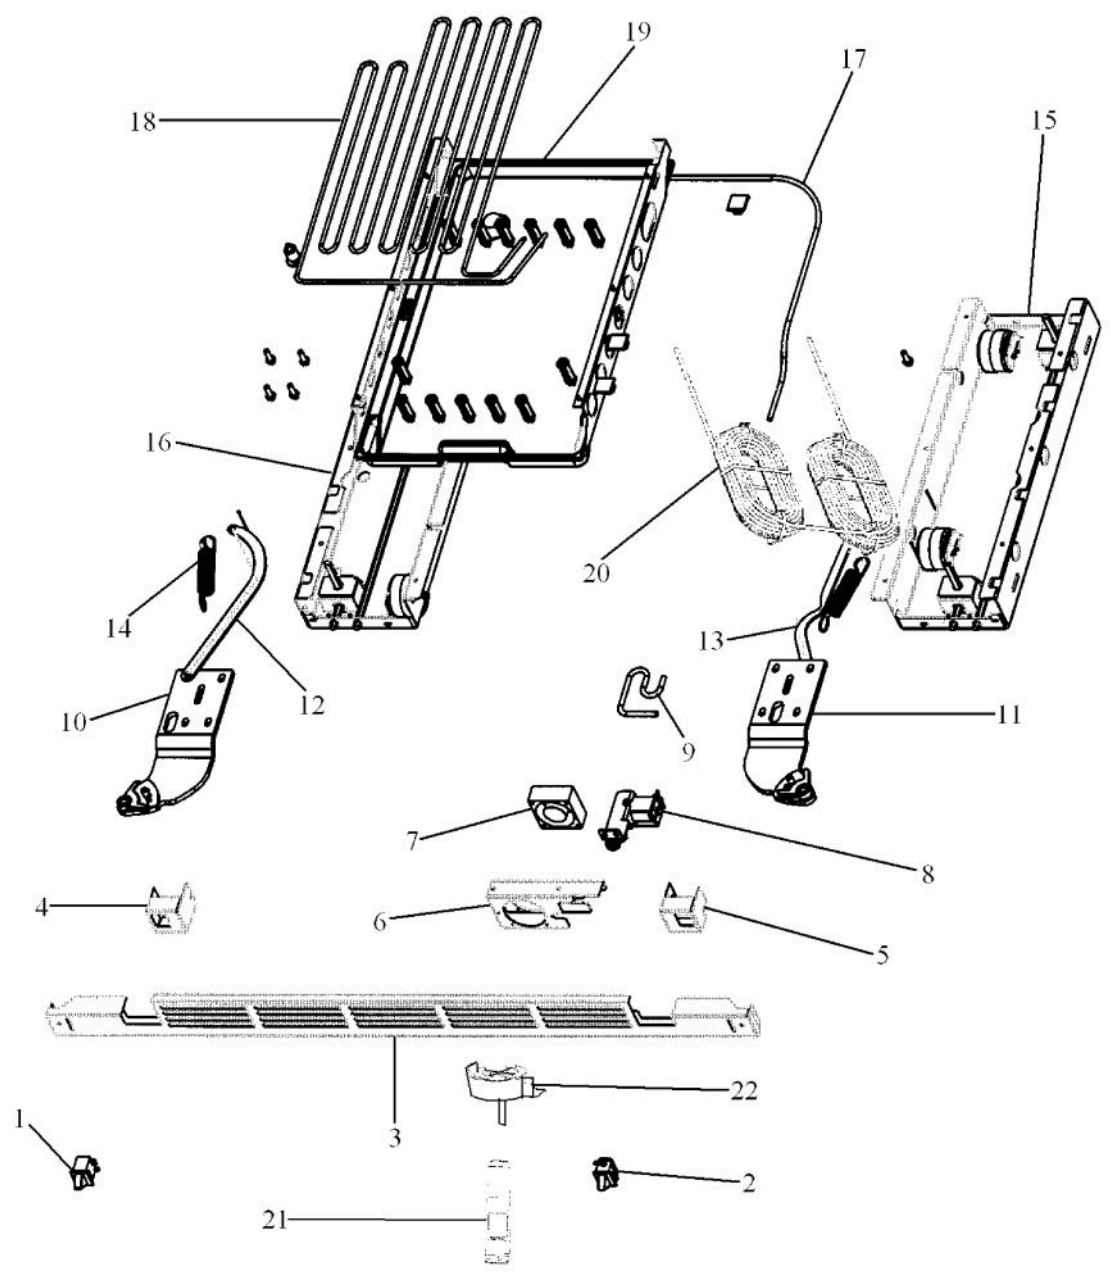

Ref #	Part Number	Qty.	Description
1	PE950146		SWITCH SPDT BLACK
2	PE950147		SWITCH SPST NC BLACK
3	G5097788		GRILLE TOE ASM COMPLETE 42
			FROM 3/4/03 TO 5/19/06
	G50915601		GRILLE TOE ASM SXS 42
			FROM 5/19/06 TO 10/6/09
4	C2098045		LIGHT SWITCH BRACKET - REF. DOOR
5	C2098046		BASE GRILLE - SWITCH MNT RH
6	K2099464		BRACKET FAN & VALVE
7	12075003		MOTOR-REF FAN
8	PA070014		VALVE WATER DOUBLE COMP. INLET
			(AFTER 5/25/05)
	G50911843		WATER VALVE/BRACKET SVC KIT
			(BEFORE 5/25/05)
9	PB920202		TUBE WATER VALVE
10	G3298649		HINGE ASM COMPLETE LL
11	G3298648		HINGE ASM COMPLETE LR
12	PC920149		BAR-WC BOT HINGE LH
13	PC920166		BAR-WC BOT HINGE RH
14	PC910015		SPRING EXTENSION
15	PM910398		LEVELER ASSEMBLY - R
16	PM910399		LEVELER MODULE L
17	B5705313		TUBE-PLASTIC NO.
18	F2099467		SXS SERPENTINE
19	12071301		PAN-DRAIN (NON-ANTIMICROBIAL)
			(BEFORE 02/07/05)
	PK930348		PAN DRAIN
			(AFTER 02/07/05)
20	PB920223		SUB TO PB020300 - TANK COILED WATER 42 SXS DISP
21	PM910465		FILTER CARTRIDGE
			MUST HAVE INSTALLED G50911814 BEFORE
			PM910465 FILTER CAN BE USED ON UNITS MADE BEFORE...
22	PM910248		MANIFOLD --- FILTER
NI	PK910123		SIDE TRIM - PRO
	C9398011BR		PRO SIDE TRIM BRASS