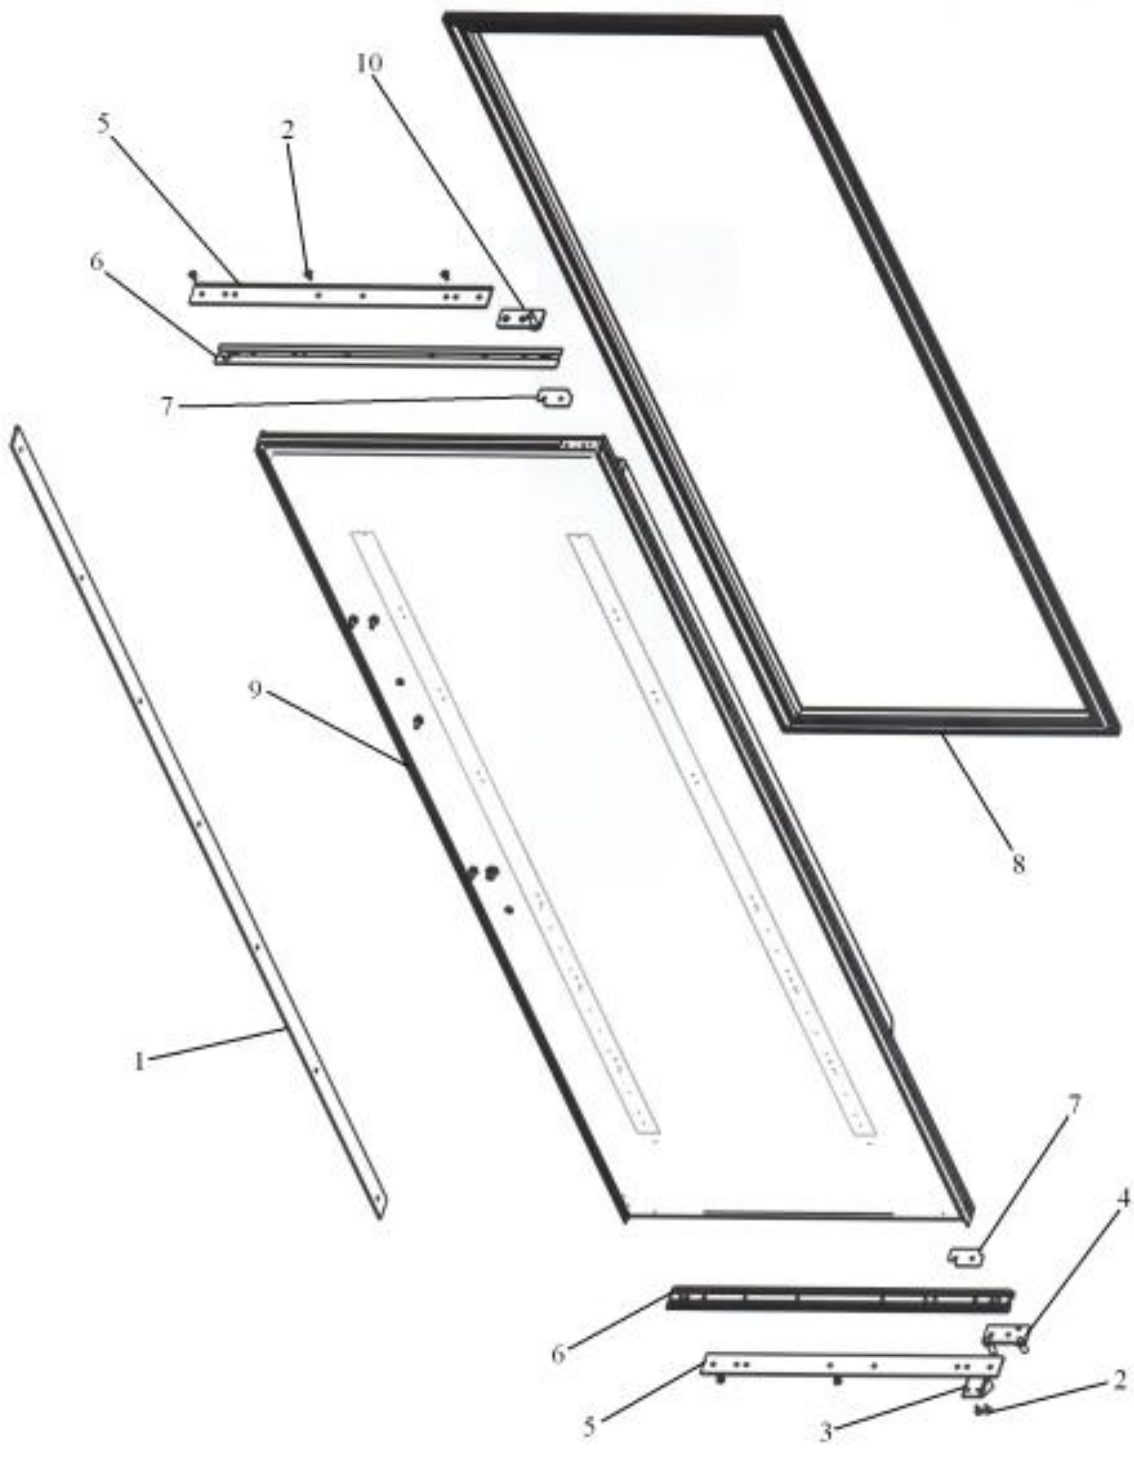

Ref #	Part Number	Qty.	Description
1	PE940176		TRIM - DOOR SXS PRO SIDES
2	M0210458		SCREW-SM
3	PD950007		STRIKER SWITCH
4	PC920146		PIVOT PLATE ASSY - WC RH BOT
5	PK930240		TRIM DOOR BULLNOSE SXS 42 FF TOP/BOT
6	PM910310		FRAME - TOP / BOTTOM
7	PD940092		SPACER - DOOR HINGE
8	PB970183		DOOR GASKET
9	G5098625		DOOR ASM SXS 42 FF
10	PC920133		PIVOT PLATE ASSY - RH
NI	G5098675		DOORBIN ASM SXS 42 FF