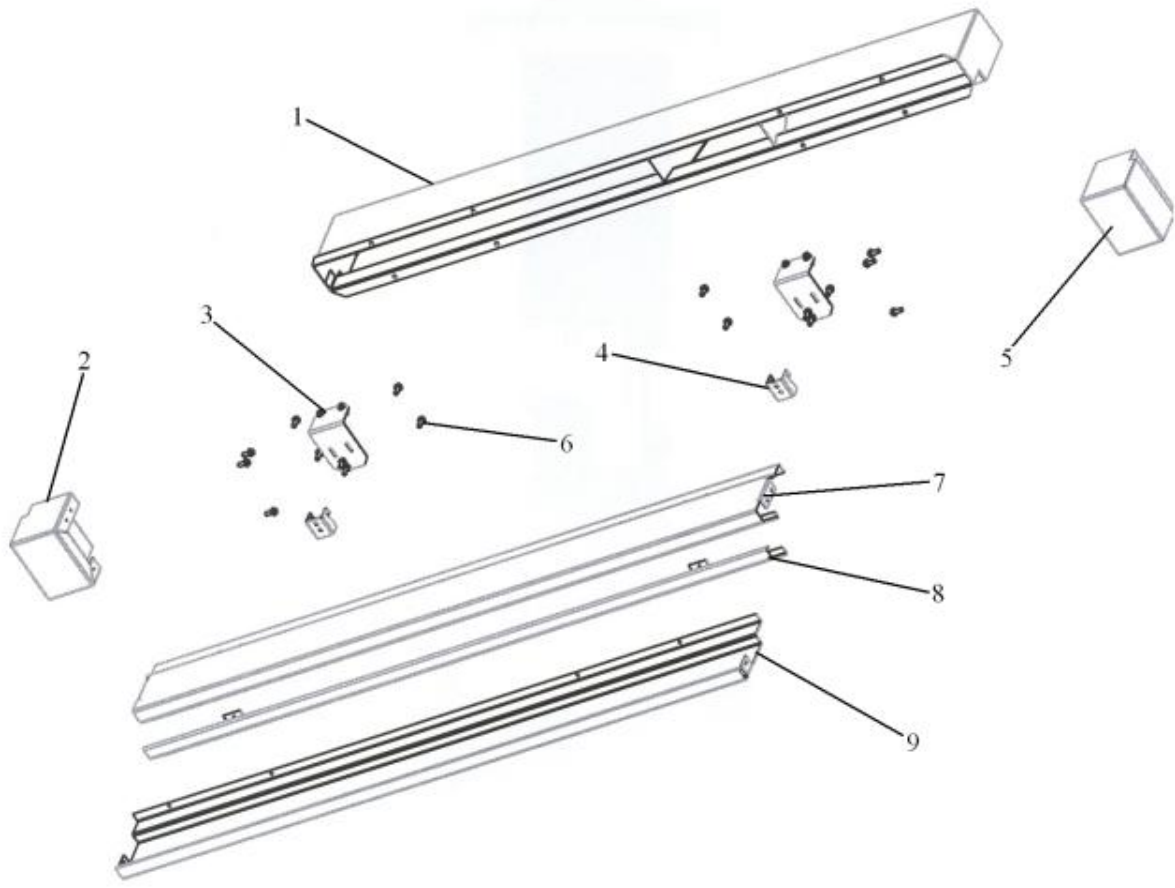

Ref #	Part Number	Qty.	Description
1	G3097768		AIR DUCT WELD ASM 42
2	B20911801		GRILL ENDCAP PRO L
3	B2096962		BRACKET-LOUVER SUP
4	B2096961		BRACKET-LOUVER
5	B20911802		GRILL ENDCAP PRO R
6	M0220417		SCREW-TC
7	B2097765		GRILLE LOUVER TOP 42 PRO
8	B2097766		GRILLE LOUVER MID 42 PRO
9	B2098698		GRILLE LOUVER BOT 42 PRO