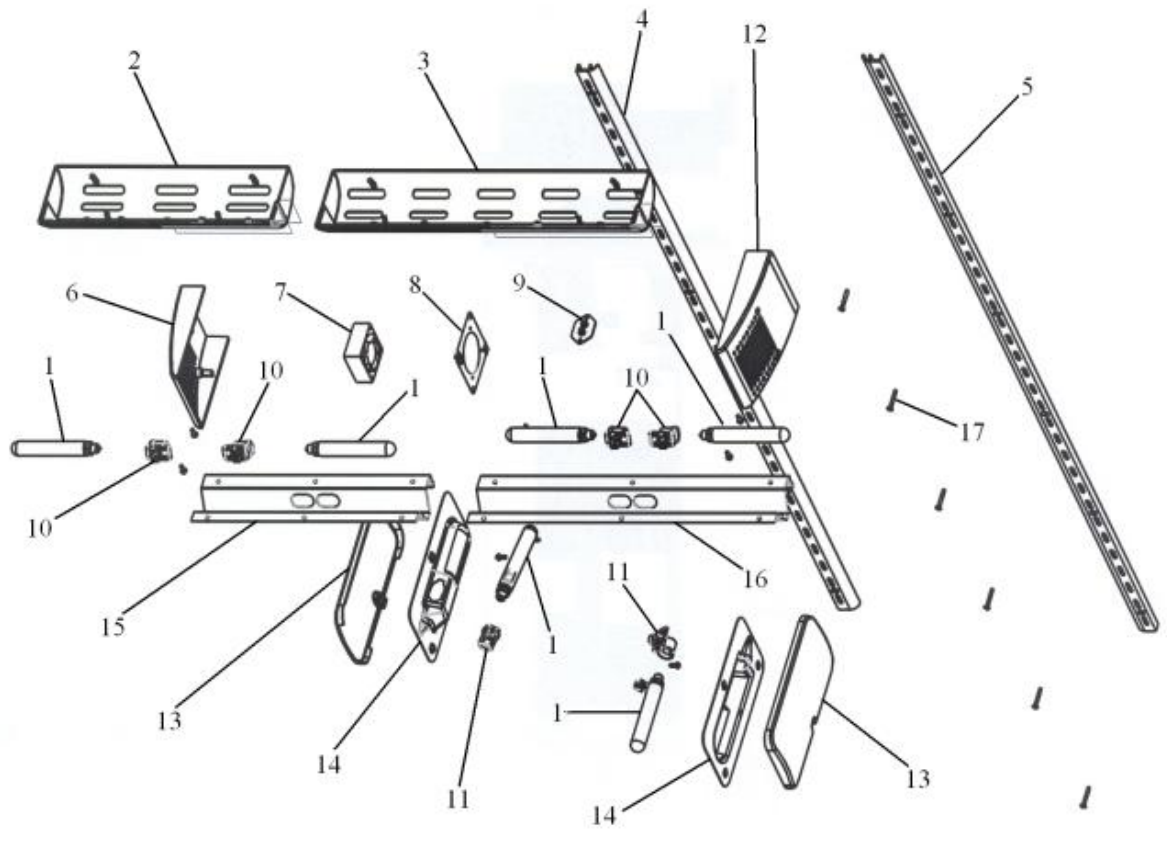

Ref #	Part Number	Qty.	Description
1	A3079001		LAMP - 40W
2	PK930116		COVER LIGHT ASM SXS 42 FZ
3	PK930115		COVER LIGHT ASM SXS 42 FF
4	PM910228		LADDER LS REF
5	PM910227		LADDER RS REF
6	PK930086		COVER FAN SXS 48 FZ
7	12075003		MOTOR-REF FAN
8	K2096475		PLATE-FAN MNT 12404701
9	C8983701		THERMISTOR
10	PE950125		LIGHT SOCKET
11	10281601		SOCKET-SGL LIGHT
12	PK930085		COVER FAN SXS 48 FF
13	10270101		COVER, LIGHT
14	10270203		HOUSING-LIGHT V10270203
15	L2099475		BRACKET LIGHT SXS FZ
16	L2099474		BRACKET LIGHT SXS 42 FF
17	M0238535		SCREW-SM
NI	013112-000		NOISE REDUCTION FAN KIT