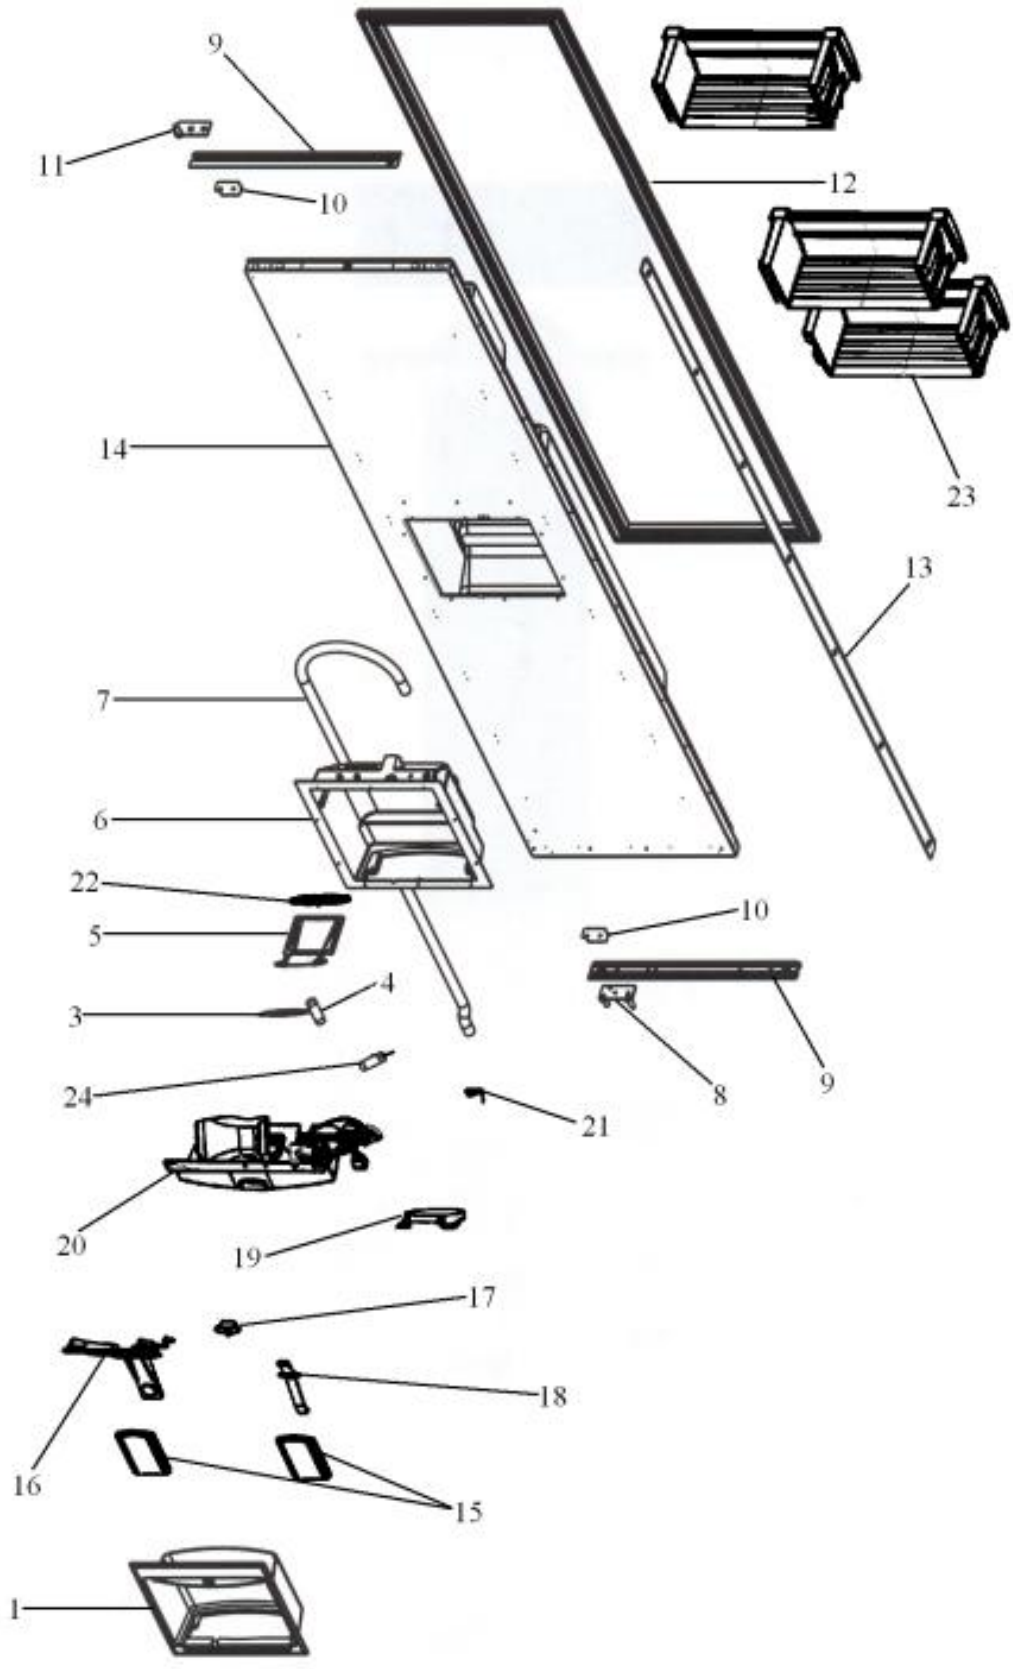

Ref #	Part Number	Qty.	Description
1	PB910271		BEZEL, ICE / WATER DISPENSER
2	PB980033		SPILL TRAY
3	12302201		ICE DEFLECTOR
4	PK930274		TUBE CONNECTOR
5	12348201		CHUTE-ICE NO.
6	PK930403		CAVITY DISPENSER
7	PK930292		CHASE CABLE/WATERLINE 42 SXS DISP
8	PC920147		PIVOT PLATE ASSY - WC LH BOT
9	PM910311		FRAME - TOP / BOTTOM
10	PD940092		SPACER - DOOR HINGE
11	PC920132		PIVOT PLATE ASSY - LH
12	PB970175		GASKET
13	PE940176		TRIM - DOOR SXS PRO SIDES
14	G50910709		DOOR FOAM ASM SXS 42 FZ DISP
15	12221005		PAD ACTUATOR
16	PK930259		ARM, ICE ACTUATOR
17	PE950152		SWITCH SLIDE
18	12220301		ARM-WATER DISP NO.
19	12220502		DISPENSER DOOR
20	PM910478		CAVITY COVER ASSEMBLY - BK (BEFORE 4/15/05) (BEFORE 4/15/05) - INCLUDES SWITCHES
20	PM910481		CAVITY COVER ASM FOR WHITE BEZEL (BEFORE 4/15/05) - INCLUDES SWITCHES
20	PM910516		CAVITY COVER ASSEMBLY (AFTER 4/15/05) - INCLUDES SWITCHES
20	PM910517		COVER CAVITY ASM WHITE BEZEL (AFTER 4/15/05) INCLUDES SWITCHES
21	12194803		SPRING, DISPENSER DOOR
22	12193801		GASKET - ICE DR
23	G5098676		DOORBIN ASM SXS 42 & 48 FZ
24	C8973603		DELAY-DOOR NO.
NI	040085-000		HARNESS, MAIN
NI	G50911859		DISPENSER WATER LINE SLEEVE SERVICE KIT
NI	PB910274		INSERT FACADE (BEFORE 4/15/05)
NI	PB910281		INSERT FACADE SXS DISPENSER (AFTER 4/15/05)
NI	040066-000		HARNESS JUMPER LOWER
NI	040078-000		HARNESS, JUMPER DISP CAVITY