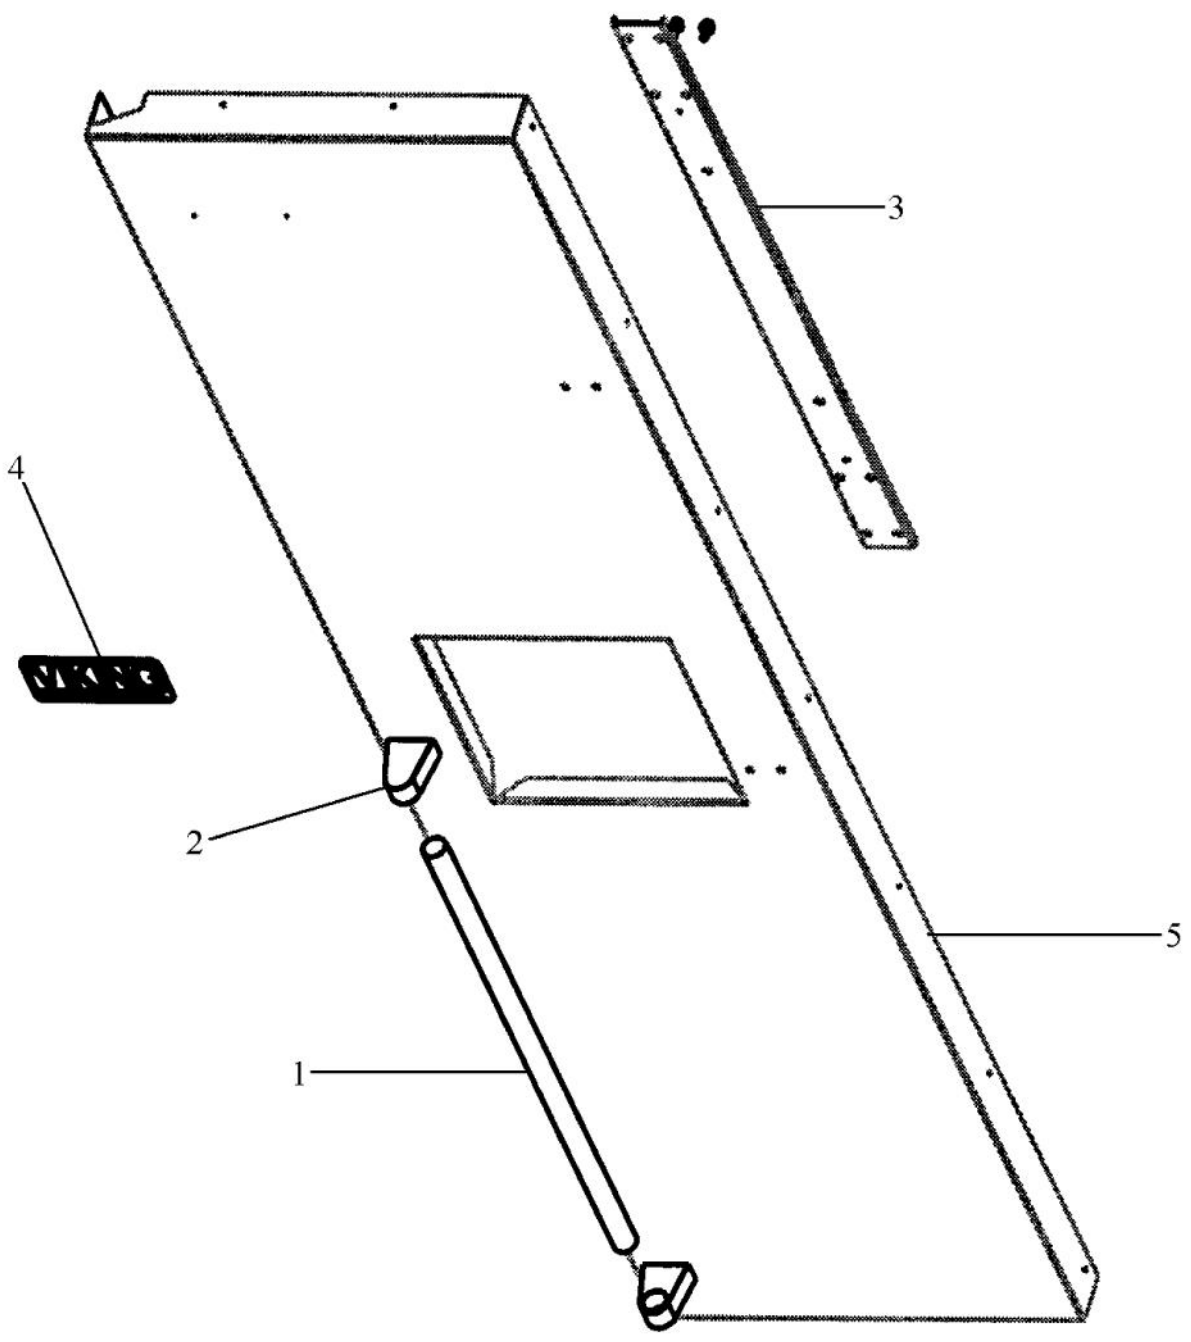

Ref #	Part Number	Qty.	Description
4	K2097526		(NEW HANDLE LOCATION)
5	M0204303		BRACKET - HANDLE SUPPORT
6	PM910333		SCREW-MACH
			BLOCK EPS DOOR SKIN SXS 42 FF