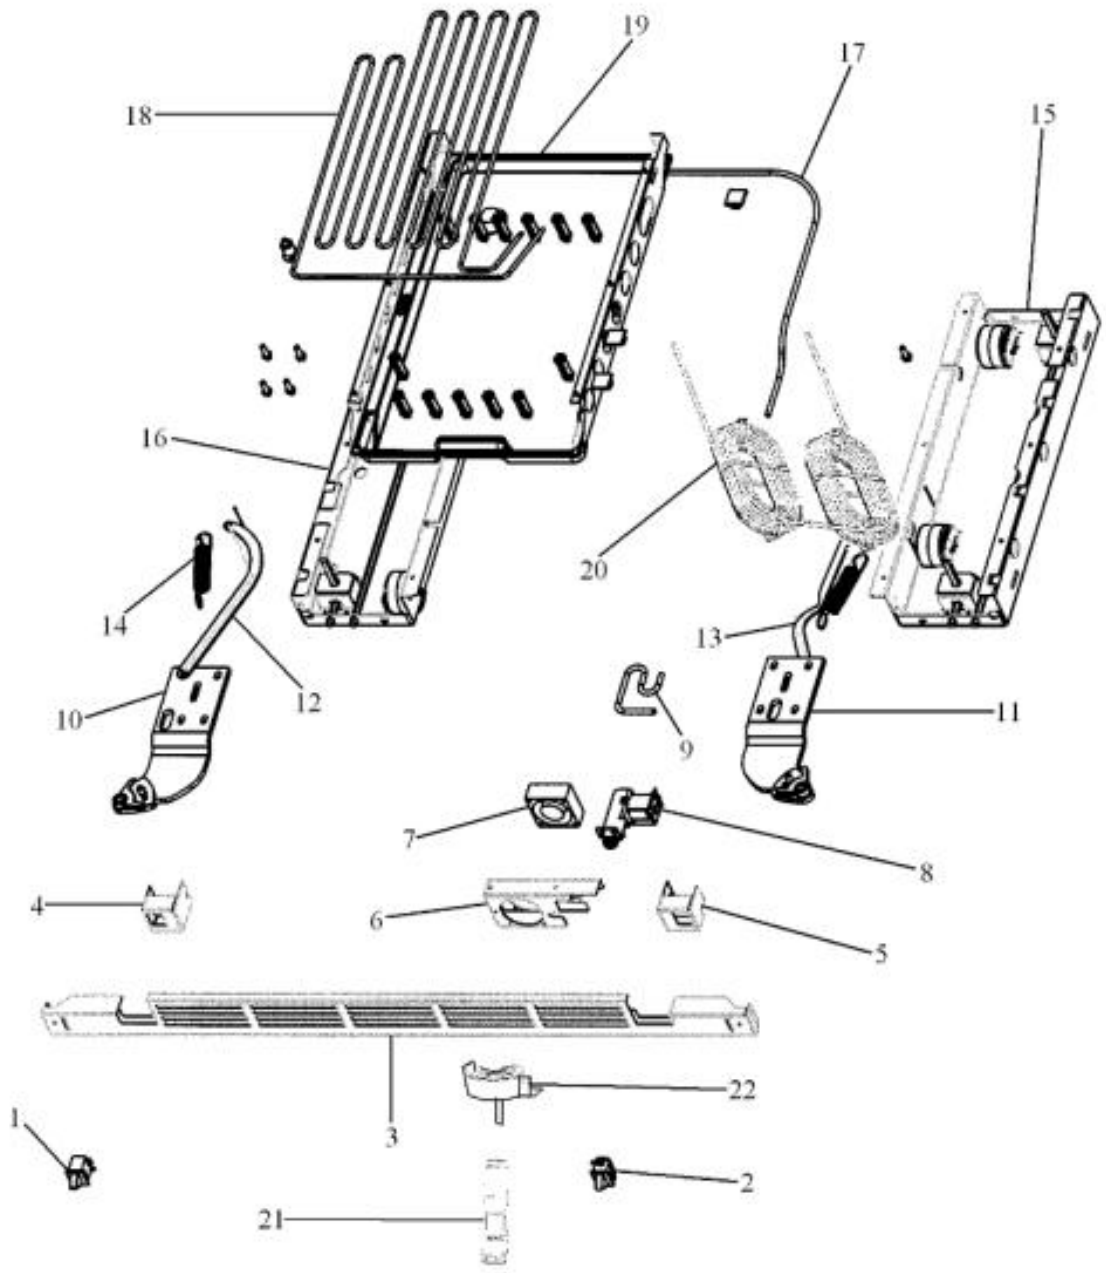

Ref #	Part Number	Qty.	Description
1	PM910236		GLASS SHELF
2	G5099426		SHELF & SLIDE ASM SXS 42
3	G32910068		DRAWER DELI & RAIL ASM SXS 42
4	G32910069		PRODUCE DRAWER & RAIL ASM SXS 42
5	PK930171		DUCT MEAT SAVOR SXS 42 REAR
6	PM910288		SLIDE MEAT SAVOR L
7	PK930176		SUPPORT DRAWER MEAT SAVOR 42/48 L
8	PK930170		DUCT MEAT SAVOR SXS 42 L
9	PK930174		SUPPORT SLIDE MEAT SAVOR SXS 42/48 L
10	PK930173		SUPPORT SLIDE MEAT SAVOR SXS 42/48 R
11	PM910334		ROLLER TENSION
12	PK930172		COVER CONTROL MEAT SAVOR
13	PK930168		DIAL CONTROL MEAT SAVOR
14	PK930169		DUCT MEAT SAVOR SXS 42/48 R
15	PK930175		SUPPORT DRAWER MEAT SAVOR SXS 42/48 R
16	PM910287		SLIDE MEAT SAVOR R
17	G50910716		FALSE FRONT ASM, SXS 42 DISP
18	PK930119		DELI LID
19	PK930114		DRAWER MEAT SAVOR SXS 42
20	PK930120		SHELF MEAT SAVOR SXS 42
NI	PM910332		ACCESSORY ASSY

Ref #	Part Number	Qty.	Description
1	PE950146		SWITCH SPDT BLACK
2	PE950147		SWITCH SPST NC BLACK
3	G5097788		GRILLE TOE ASM COMPLETE 42
4	C2098045		LIGHT SWITCH BRACKET - REF. DOOR
5	C2098046		BASE GRILLE - SWITCH MNT RH
6	K2099464		BRACKET FAN & VALVE
7	12075003		MOTOR-REF FAN
8	PA070014		VALVE WATER DOUBLE COMP. INLET (AFTER 5/25/05)
	G50911843		WATER VALVE/BRACKET SVC KIT (BEFORE 5/25/05)
9	PB920202		TUBE WATER VALVE
10	G3298649		HINGE ASM COMPLETE LL
11	G3298648		HINGE ASM COMPLETE LR
12	PC920149		BAR-WC BOT HINGE LH
13	PC920166		BAR-WC BOT HINGE RH
14	PC910015		SPRING EXTENSION
15	PM910398		LEVELER ASSEMBLY - R
16	PM910399		LEVELER MODULE L
17	B5705313		TUBE-PLASTIC NO.
18	F2099467		SXS SERPENTINE
19	12071301		PAN-DRAIN (NON-ANTIMICROBIAL) (BEFORE 02/07/05)
	PK930348		PAN DRAIN (AFTER 02/07/05)
20	PB920223		SUB TO PB020300 - TANK COILED WATER 42 SXS DISP
21	PM910465		FILTER CARTRIDGE MUST HAVE INSTALLED G50911814 BEFORE PM910465 FILTER CAN BE USED ON UNITS MADE BEFORE...
22	PM910248		MANIFOLD --- FILTER
NI	PK910123		SIDE TRIM - PRO
	C9398011BR		PRO SIDE TRIM BRASS