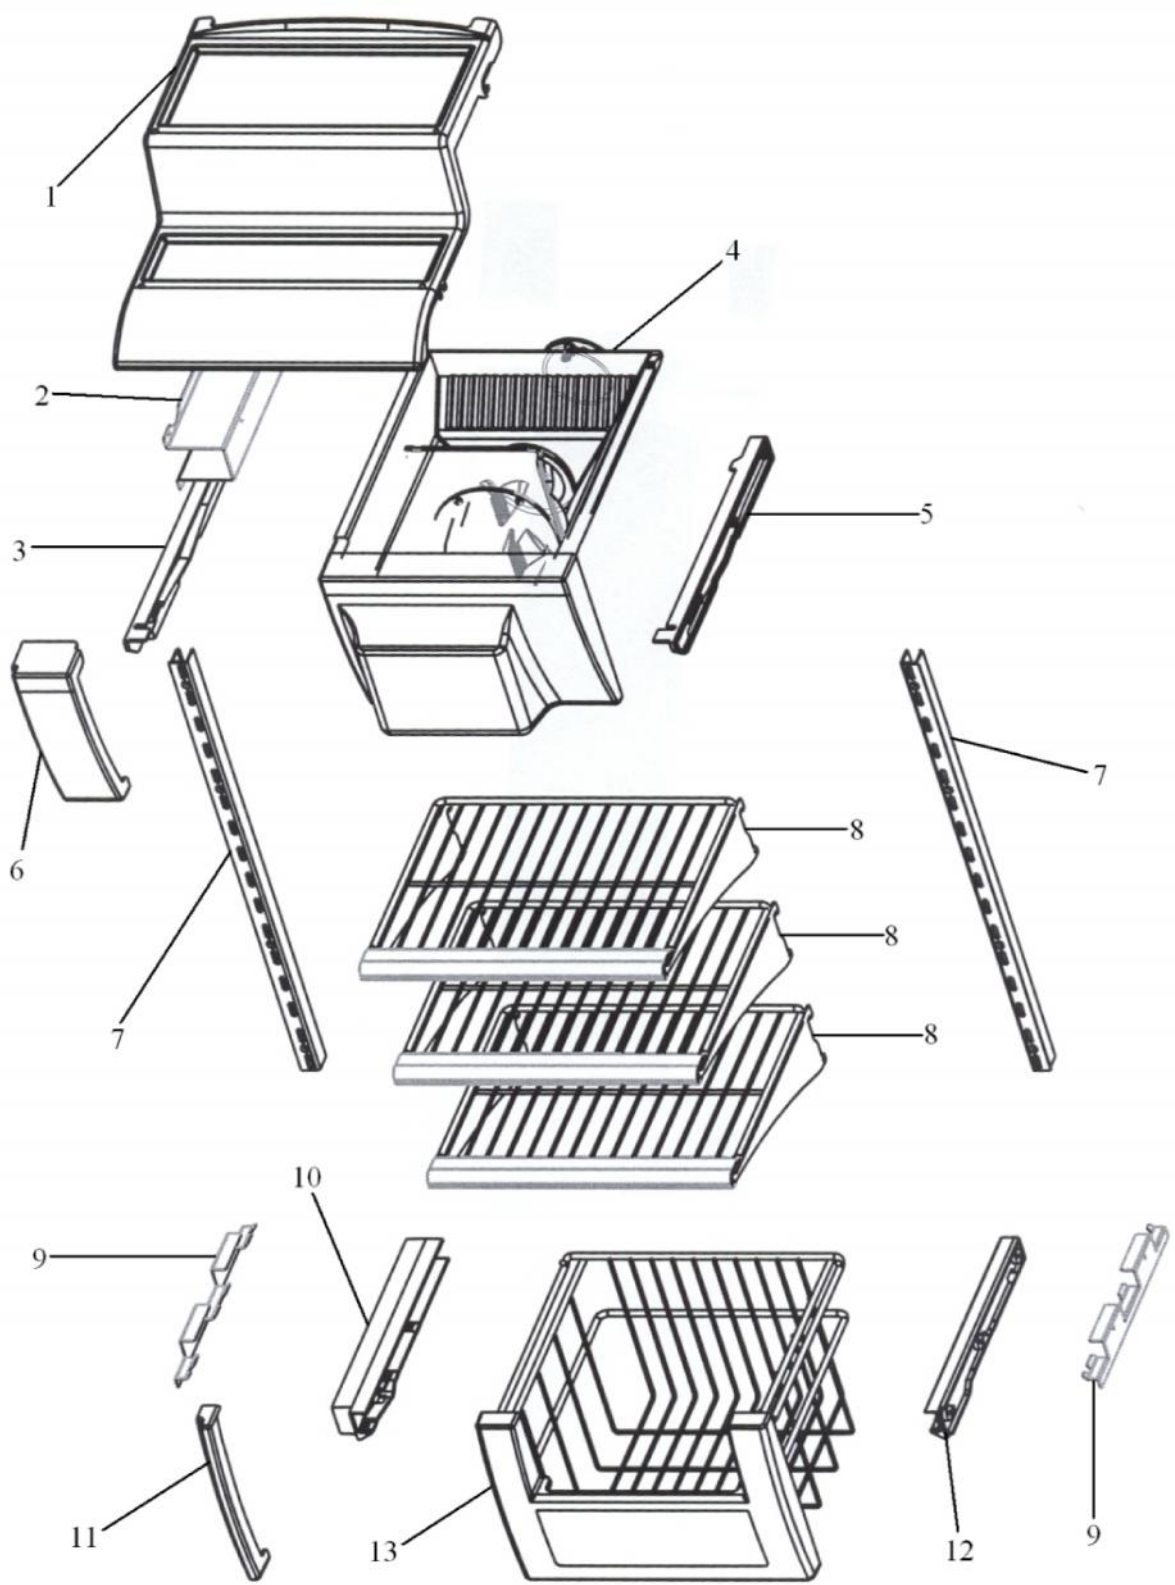

Ref #	Part Number	Qty.	Description
1	PM910236		GLASS SHELF
2	G5099426		SHELF & SLIDE ASM SXS 42
3	G32910068		DRAWER DELI & RAIL ASM SXS 42
4	G32910069		PRODUCE DRAWER & RAIL ASM SXS 42
5	PK930171		DUCT MEAT SAVOR SXS 42 REAR
6	PM910288		SLIDE MEAT SAVOR L
7	PK930176		SUPPORT DRAWER MEAT SAVOR 42/48 L
8	PK930170		DUCT MEAT SAVOR SXS 42 L
9	PK930174		SUPPORT SLIDE MEAT SAVOR SXS 42/48 L
10	PK930173		SUPPORT SLIDE MEAT SAVOR SXS 42/48 R
11	PM910334		ROLLER TENSION
12	PK930172		COVER CONTROL MEAT SAVOR
13	PK930168		DIAL CONTROL MEAT SAVOR
14	PK930169		DUCT MEAT SAVOR SXS 42/48 R
15	PK930175		SUPPORT DRAWER MEAT SAVOR SXS 42/48 R
16	PM910287		SLIDE MEAT SAVOR R
17	G50910716		FALSE FRONT ASM, SXS 42 DISP
18	PK930119		DELI LID
19	PK930114		DRAWER MEAT SAVOR SXS 42
20	PK930120		SHELF MEAT SAVOR SXS 42
NI	PM910332		ACCESSORY ASSY

Ref #	Part Number	Qty.	Description
1	PE950146		SWITCH SPDT BLACK
2	PE950147		SWITCH SPST NC BLACK
3	G5097788		GRILLE TOE ASM COMPLETE 42
4	C2098045		LIGHT SWITCH BRACKET - REF. DOOR
5	C2098046		BASE GRILLE - SWITCH MNT RH
6	K2099464		BRACKET FAN & VALVE
7	12075003		MOTOR-REF FAN
8	PA070014		VALVE WATER DOUBLE COMP. INLET (AFTER 5/25/05)
	G50911843		WATER VALVE/BRACKET SVC KIT (BEFORE 5/25/05)
9	PB920202		TUBE WATER VALVE
10	G3298649		HINGE ASM COMPLETE LL
11	G3298648		HINGE ASM COMPLETE LR
12	PC920149		BAR-WC BOT HINGE LH
13	PC920166		BAR-WC BOT HINGE RH
14	PC910015		SPRING EXTENSION
15	PM910398		LEVELER ASSEMBLY - R
16	PM910399		LEVELER MODULE L
17	B5705313		TUBE-PLASTIC NO.
18	F2099467		SXS SERPENTINE
19	12071301		PAN-DRAIN (NON-ANTIMICROBIAL) (BEFORE 02/07/05)
	PK930348		PAN DRAIN (AFTER 02/07/05)
20	PB920223		SUB TO PB020300 - TANK COILED WATER 42 SXS DISP
21	PM910465		FILTER CARTRIDGE MUST HAVE INSTALLED G50911814 BEFORE PM910465 FILTER CAN BE USED ON UNITS MADE BEFORE...
22	PM910248		MANIFOLD --- FILTER
NI	PK910123		SIDE TRIM - PRO
	C9398011BR		PRO SIDE TRIM BRASS