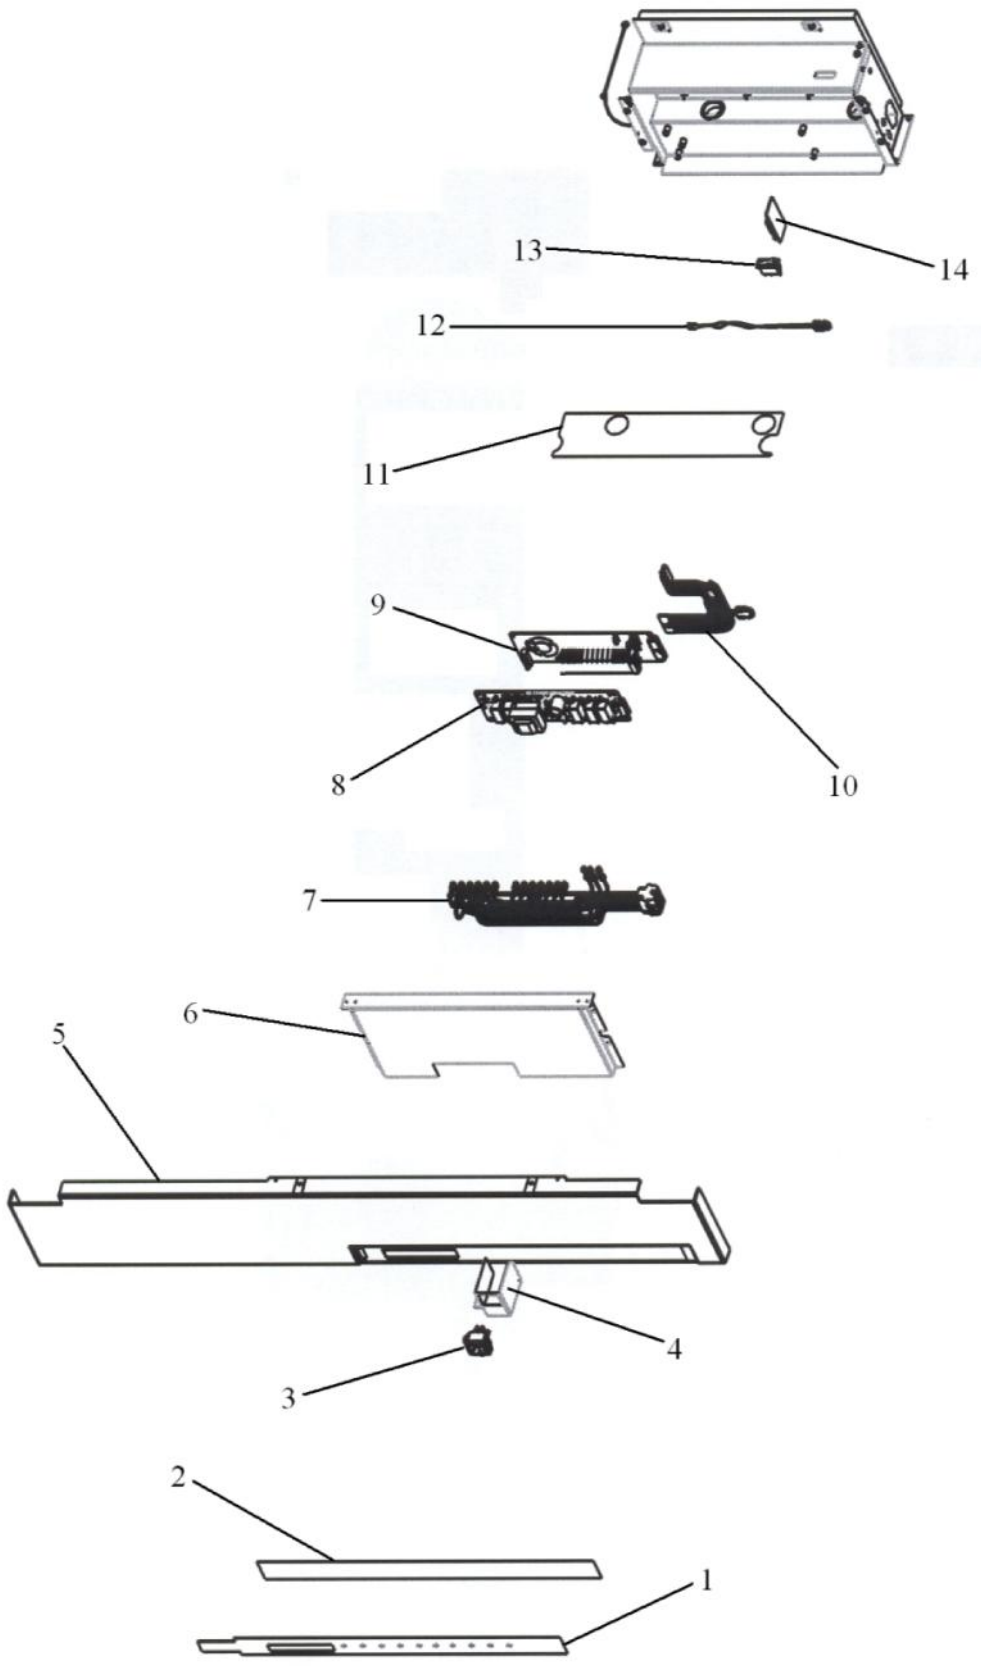

Ref #	Part Number	Qty.	Description
1	PE950135		SWITCH, KEYBOARD
2	PE980003		OVERLAY KEYBOARD SXS 42
3	PE950149		SWITCH POWER
4	K2098654		BRACKET SWITCH POWER
5	PK930230		CONTROL PANEL SXS 42
6	K20910061		CONTROL BOX FRONT
7	PE970465		HARNESS HIGH VOLT
8	PE970463		POWER CONTROL BOARD
9	G50911825		LOW VOLT BOARD KIT (G SERIES)
			(G SERIES)
	G50911823		LOW VOLT BOARD KIT (BEFORE 1/22/05)
			(BEFORE 1/22/05)
	PE970603		LOW VOLTAGE BOARD
10	PE970464		HARNESS LOW VOLT
11	PM910325		FILM PROTECTIVE
12	ORDER 9		HARNESS, ADAPTER BOARD
13	PE950150		SPDT ROCKER SW. W/LEGEND
14	ORDER 9		HARNESS, ADAPTER BOARD
NI	PE970609		HARNESS CONTROL BOARD