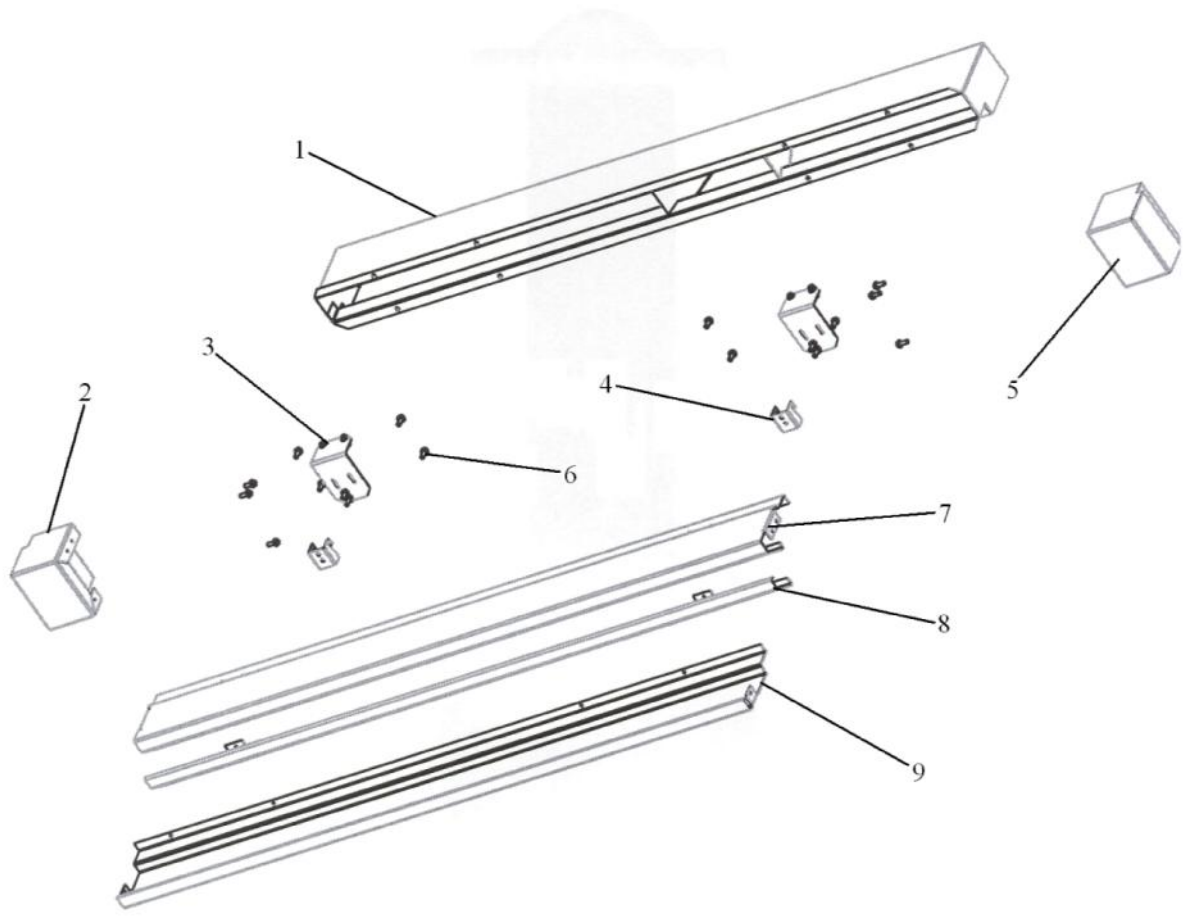

Ref #	Part Number	Qty.	Description
1	G3097768		AIR DUCT WELD ASM 42
2	B20911801		GRILL ENDCAP PRO L
3	B2096962		BRACKET-LOUVER SUP
4	B2096961		BRACKET-LOUVER
5	B20911802		GRILL ENDCAP PRO R
6	M0220417		SCREW-TC
7	B2097765		GRILLE LOUVER TOP 42 PRO
8	B2097766		GRILLE LOUVER MID 42 PRO
9	B2098698		GRILLE LOUVER BOT 42 PRO