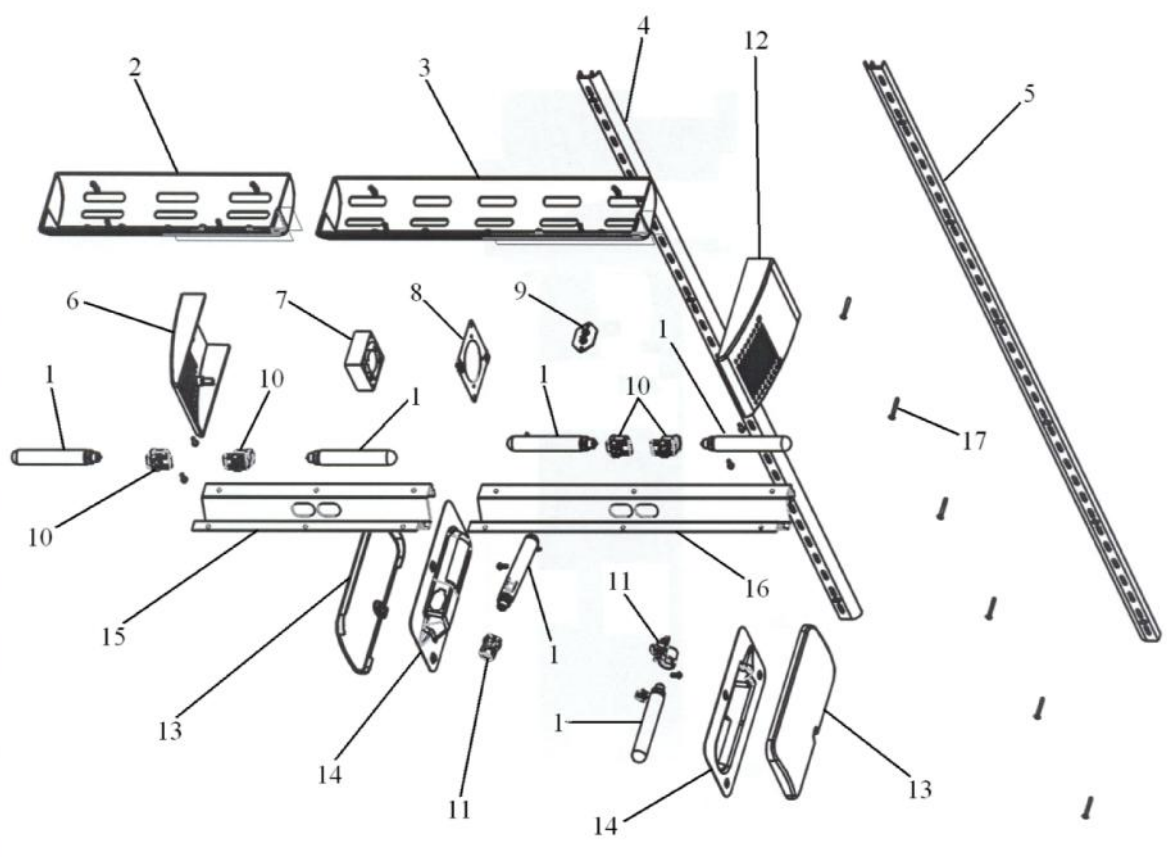

Ref #	Part Number	Qty.	Description
1	A3079001		LAMP - 40W
2	PK930116		COVER LIGHT ASM SXS 42 FZ
3	PK930115		COVER LIGHT ASM SXS 42 FF
4	PM910228		LADDER LS REF
5	PM910227		LADDER RS REF
6	PK930086		COVER FAN SXS 48 FZ
7	12075003		MOTOR-REF FAN
8	K2096475		PLATE-FAN MNT 12404701
9	C8983701		THERMISTOR
10	PE950125		LIGHT SOCKET
11	10281601		SOCKET-SGL LIGHT
12	PK930085		COVER FAN SXS 48 FF
13	10270101		COVER, LIGHT
14	10270203		HOUSING-LIGHT V10270203
15	L2099475		BRACKET LIGHT SXS FZ
16	L2099474		BRACKET LIGHT SXS 42 FF
17	M0238535		SCREW-SM