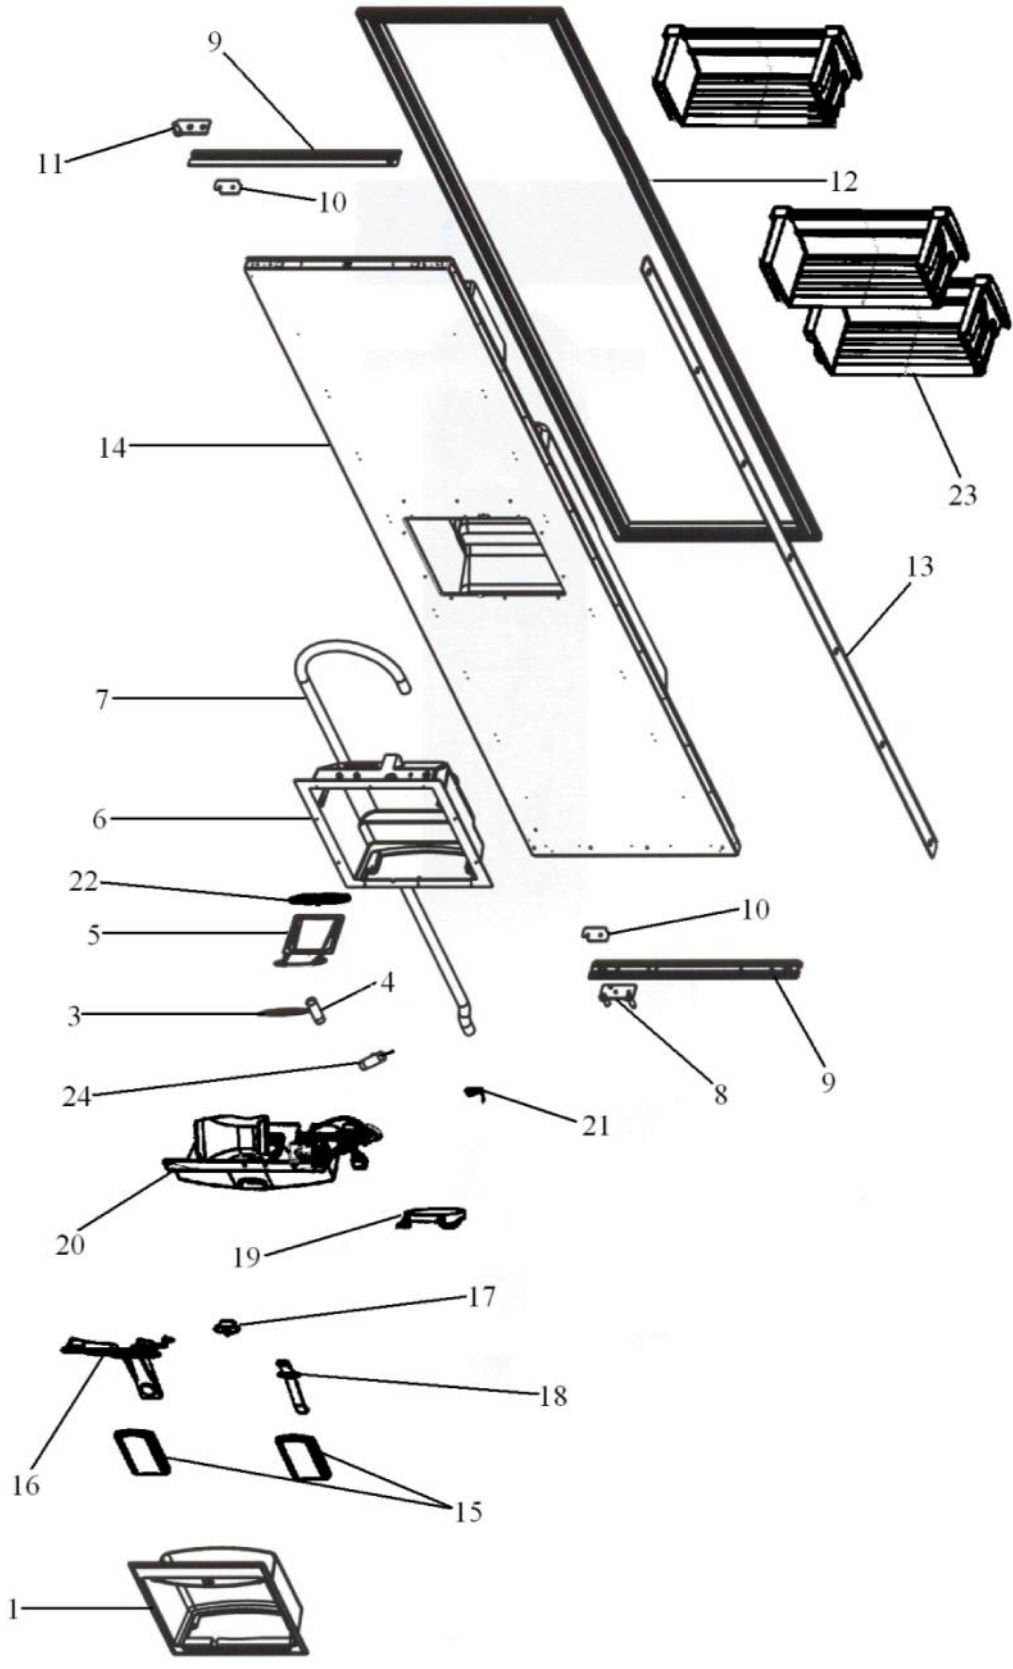

Ref #	Part Number	Qty.	Description
1	PB910271		BEZEL, ICE / WATER DISPENSER
2	PB980033		SPILL TRAY
3	12302201		ICE DEFLECTOR
4	PK930274		TUBE CONNECTOR
5	12348201		CHUTE-ICE NO.
6	PK930403		CAVITY DISPENSER
7	PK930292		CHASE CABLE/WATERLINE 42 SXS DISP
8	PC920147		PIVOT PLATE ASSY - WC LH BOT
9	PM910311		FRAME - TOP / BOTTOM
10	PD940092		SPACER - DOOR HINGE
11	PC920132		PIVOT PLATE ASSY - LH
12	PB070292		DOOR GASKET, 42 SXS FZ DISP SIDE CHARGE
13	PE940176		TRIM - DOOR SXS PRO SIDES
14	G50910709		DOOR FOAM ASM SXS 42 FZ DISP
15	12221005		PAD ACTUATOR
16	PK930259		ARM, ICE ACTUATOR
17	PE950152		SWITCH SLIDE
18	12220301		ARM-WATER DISP NO.
19	12220502		DISPENSER DOOR
20	PM910478		CAVITY COVER ASSEMBLY - BK (BEFORE 4/15/05)
	PM910481		(BEFORE 4/15/05) - INCLUDES SWITCHES CAVITY COVER ASM FOR WHITE BEZEL (BEFORE 4/15/05) - INCLUDES SWITCHES
	PM910516		CAVITY COVER ASSEMBLY INCLUDES SWITCHES
	PM910517		COVER CAVITY ASM WHITE BEZEL (AFTER 4/15/05) - INCLUDES SWITCHES
21	12194803		SPRING, DISPENSER DOOR
22	12193801		GASKET - ICE DR
23	G5098676		DOORBIN ASM SXS 42 & 48 FZ
24	C8973603		DELAY-DOOR NO.
NI	040085-000		HARNESS, MAIN
	PE970592		HARNESS MAIN
NI	G50911859		DISPENSER WATER LINE SLEEVE SERVICE KIT
NI	PB910274		INSERT FACADE (BEFORE 4/15/05)
	PB910281		INSERT FACADE SXS DISPENSER
NI	040066-000		HARNESS JUMPER LOWER
NI	040078-000		HARNESS, JUMPER DISP CAVITY