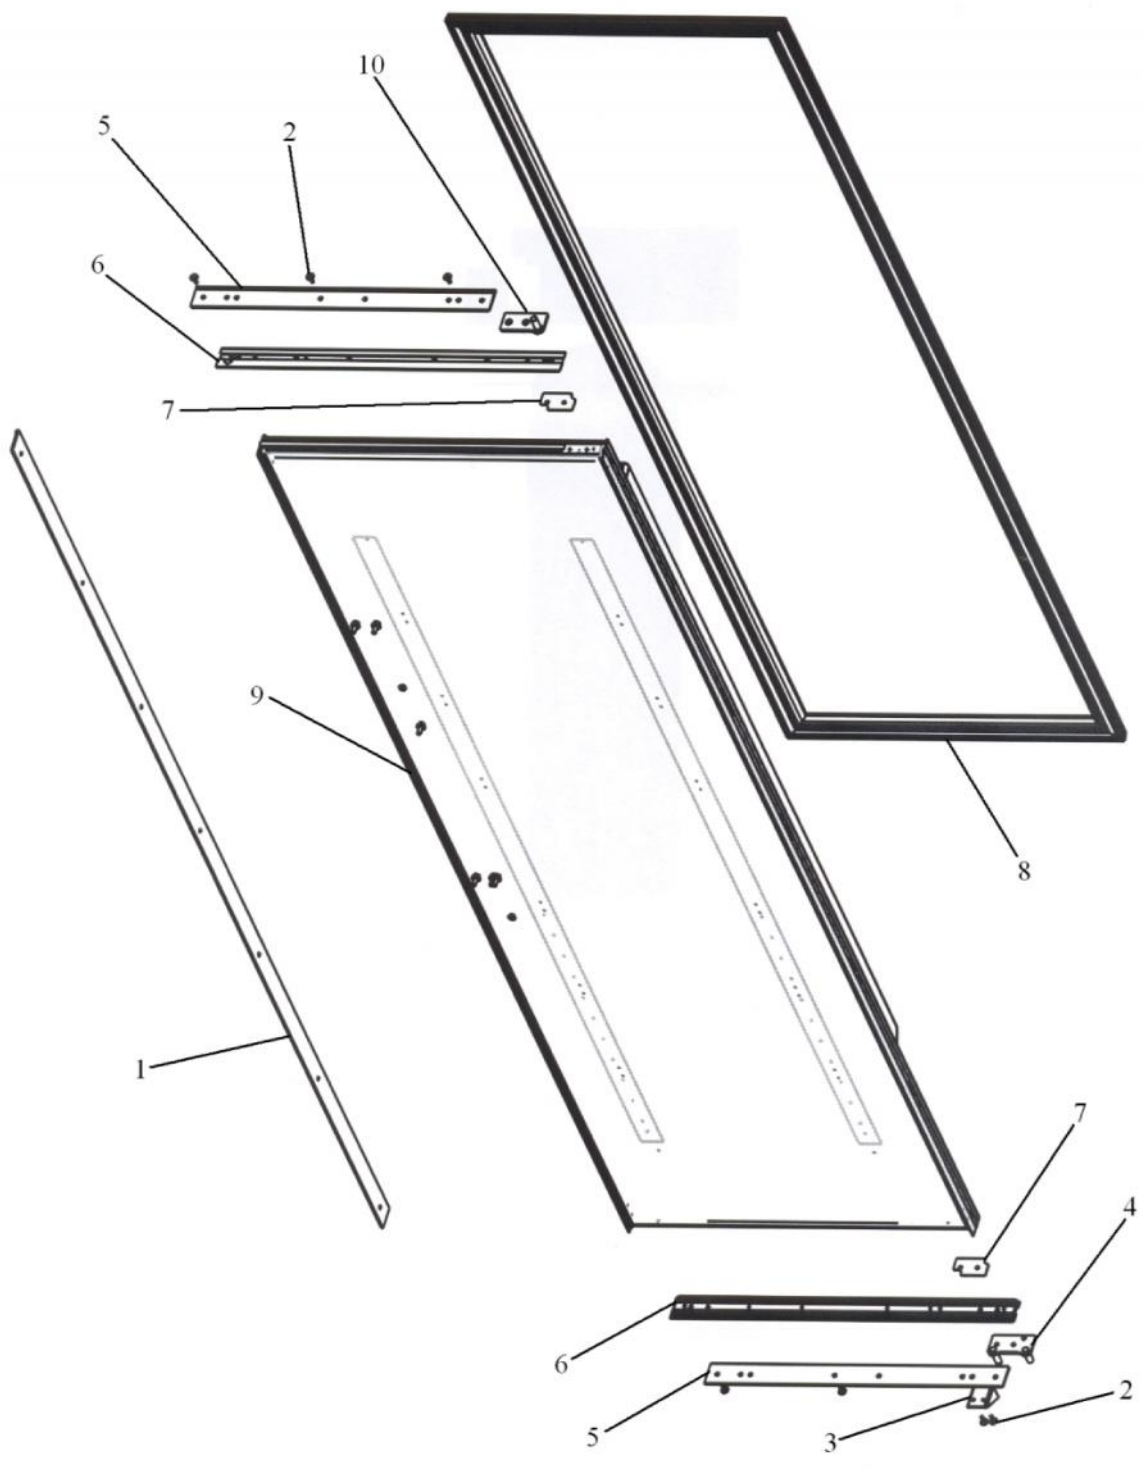

Ref #	Part Number	Qty.	Description
1	PE940176		TRIM - DOOR SXS PRO SIDES
2	M0210458		SCREW-SM
3	PD950007		STRIKER SWITCH
4	PC920146		PIVOT PLATE ASSY - WC RH BOT (RIGHT HINGE)
5	PK930240		TRIM DOOR BULLNOSE SXS 42 FF TOP/BOT
6	PM910310		FRAME - TOP / BOTTOM
7	PD940092		SPACER - DOOR HINGE
8	PB070293		DOOR GASKET, 42 SXS FF SIDE CHARGE
9	G5098625		DOOR ASM SXS 42 FF (INC. GASKET)
10	PC920133		PIVOT PLATE ASSY - RH (RIGHT HINGE)
NI	G5098675		DOORBIN ASM SXS 42 FF