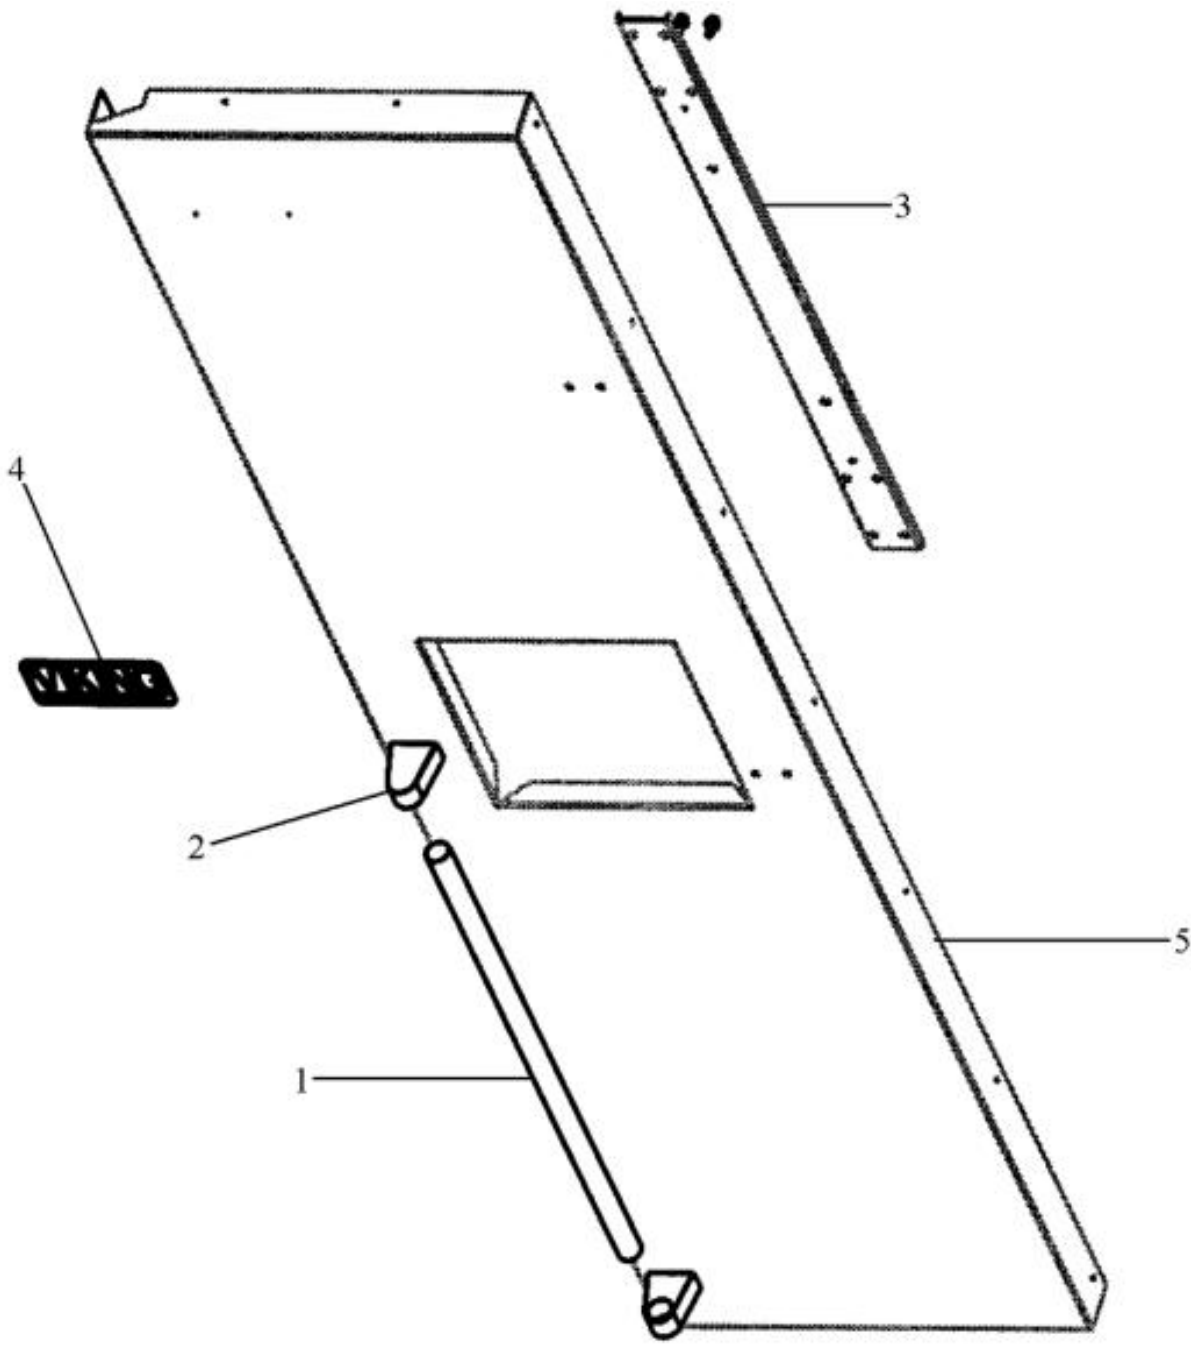

Ref #	Part Number	Qty.	Description
4	K2097526		(NEW HANDLE LOCATION) BRACKET - HANDLE SUPPORT
5	M0204303		SCREW-MACH
6	PM910333		BLOCK EPS DOOR SKIN SXS 42 FF