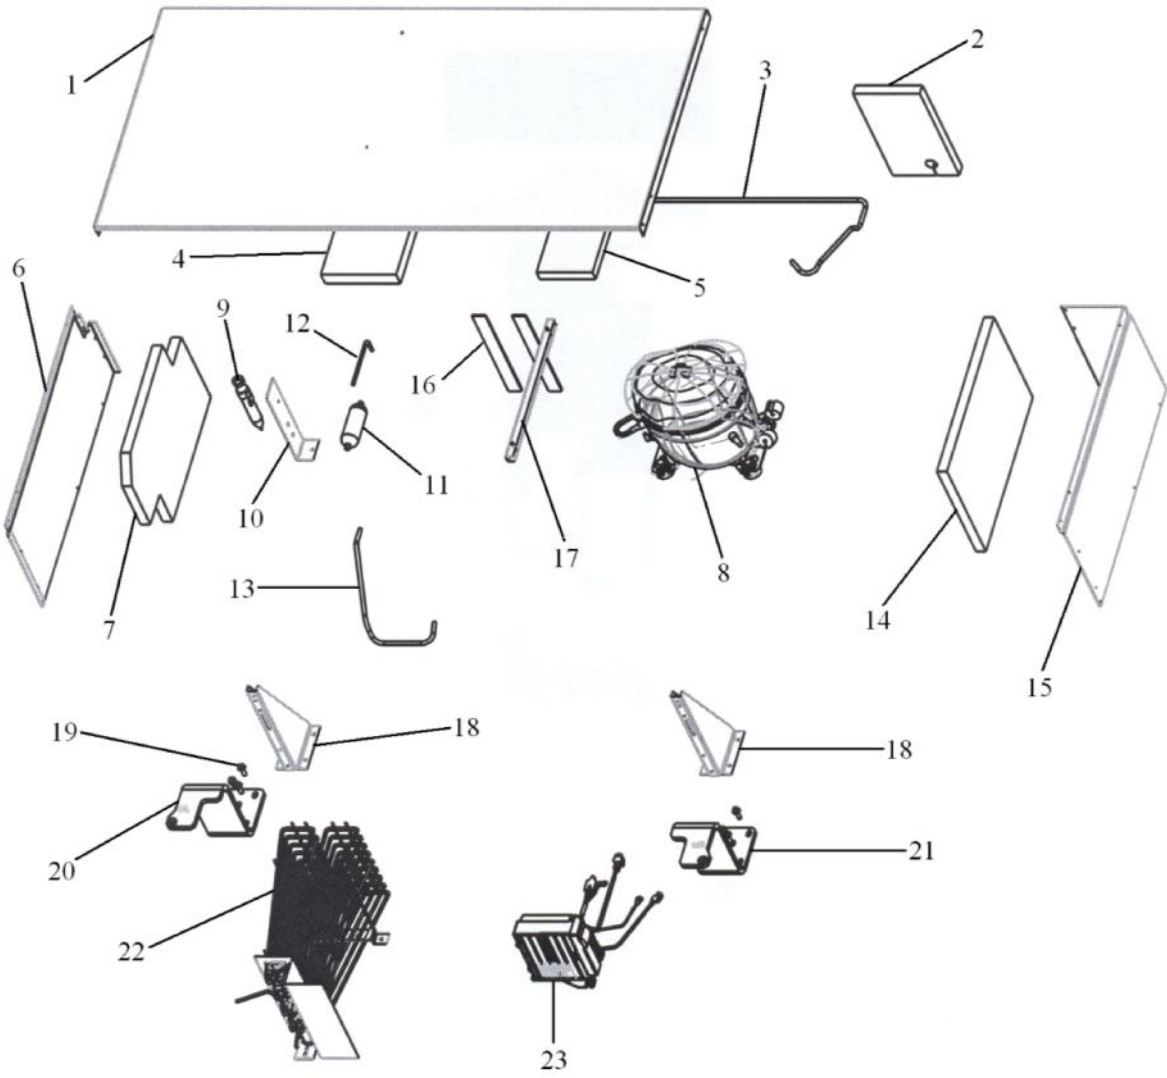

Ref #	Part Number	Qty.	Description
1	K2099458		MC TOP SXS 42
2	PB970171		MC INSULATION - BACK SIDE
3	F2099443		TUBE DISCHARGE FORMED PRE ACCUM
4	12074704		INSUL-MC CVR
5	12074701		INSUL-MC CVR V12074701
6	K2099460		MC SIDE L
7	12074601		INSUL-L MC CVR V12074601
8	G5097976		COMPRESSOR ASSEMBLY (363 AND 483) (363 AND 483)
9	10743201		DRIER, HI SIDE
10	K2099454		BRACKET DRIER
11	PB920201		ACCUMULATOR
12	F2096504		TUBE-DRIER EXT
13	F2099444		TUBE DISCHARGE FORMED POST ACCUM
14	12074702		INSUL-R MC CVR V12074702
15	K2099459		MC SIDE R
16	A3189370		GASKET-FOAM VA3189370
17	K2099455		SUPPORT MC Z
18	B2096962		BRACKET-LOUVER SUP
19	PD940088		SCREW, 1/4 X 20 HEX WASHER SERRATED
20	PC920204		HINGE ASM UL (RIGHT HINGE)
21	PC920203		HINGE ASM UR
22	PB920171		CONDENSER ASM
23	G5098300		INVERTER ASSEMBLY
NI	F2097793	1	TUBE FORMED HT EXCH