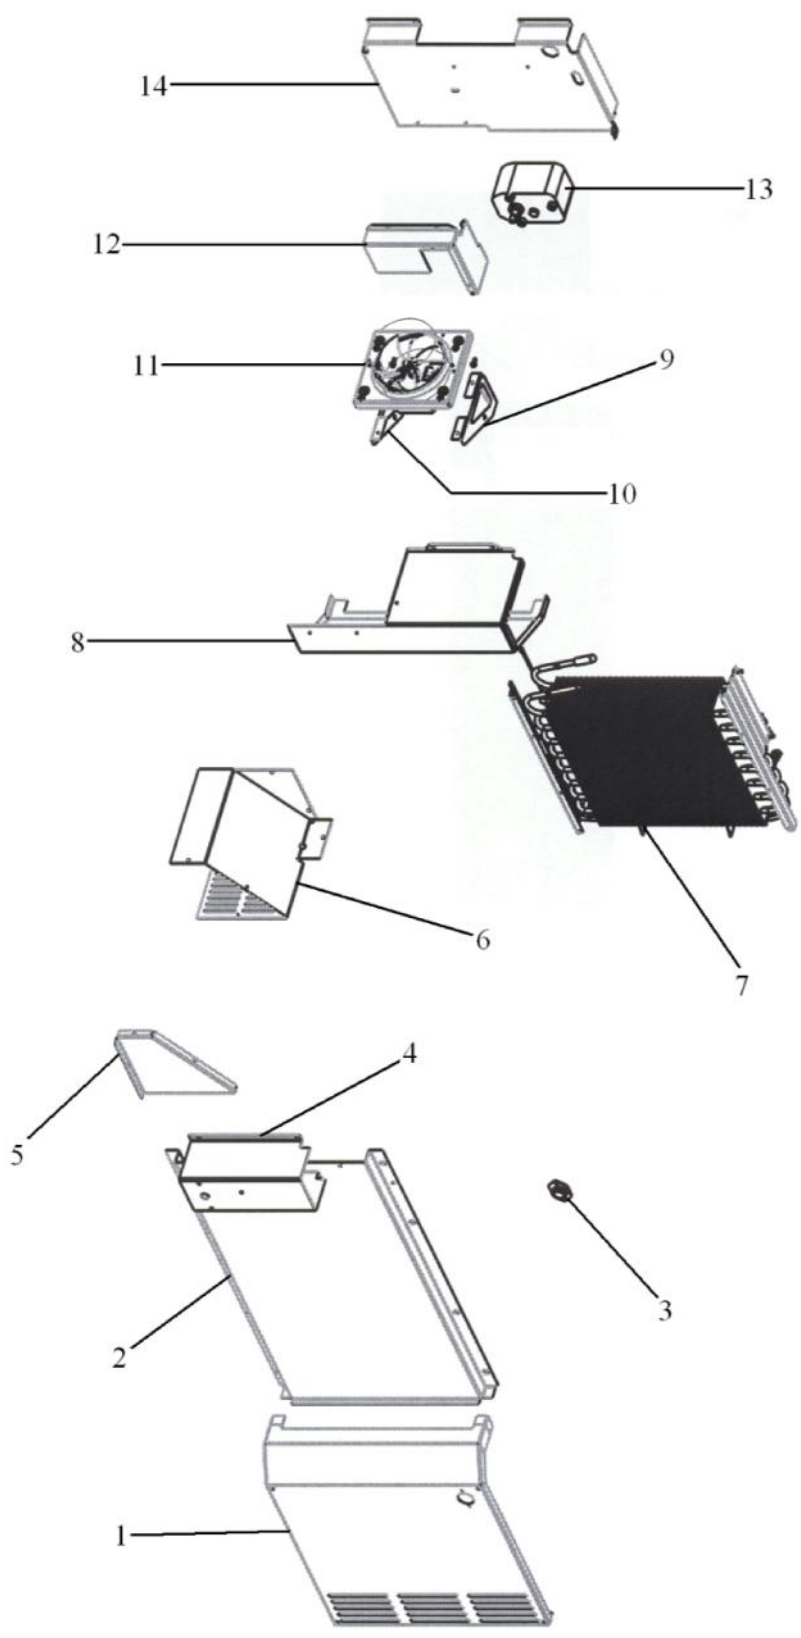

Ref #	Part Number	Qty.	Description
1	L20910054		COVER LOWER EVAP
2	L20910057		COVER CENTER EVAP
3	C8983701		THERMISTOR
4	C20910713		BRCAKET, AUGER MOTOR
5	L20910075		COVER EVAP FAN
6	L20910074		TRAN EVAP FAN
7	G5099446		EVAP ASM SXS 42
8	L20910056		COVER EVAP MOTOR
9	K2096457		BRKT-R-EVAP FAN 12223101
10	K2096458		BRKT-L-EVAP-FAN 12223102
11	G5098660		FAN EVAP ASM
12	L2098027		DUCT - EVAP FAN
13	PE950158		MOTOR AUGER
14	C20910058		COVER UPPER EVAP
NI	PB910259	1	THERMOSTAT DEFROST TERMINATOR
NI	PJ910031	1	HEATER EVAP SXS