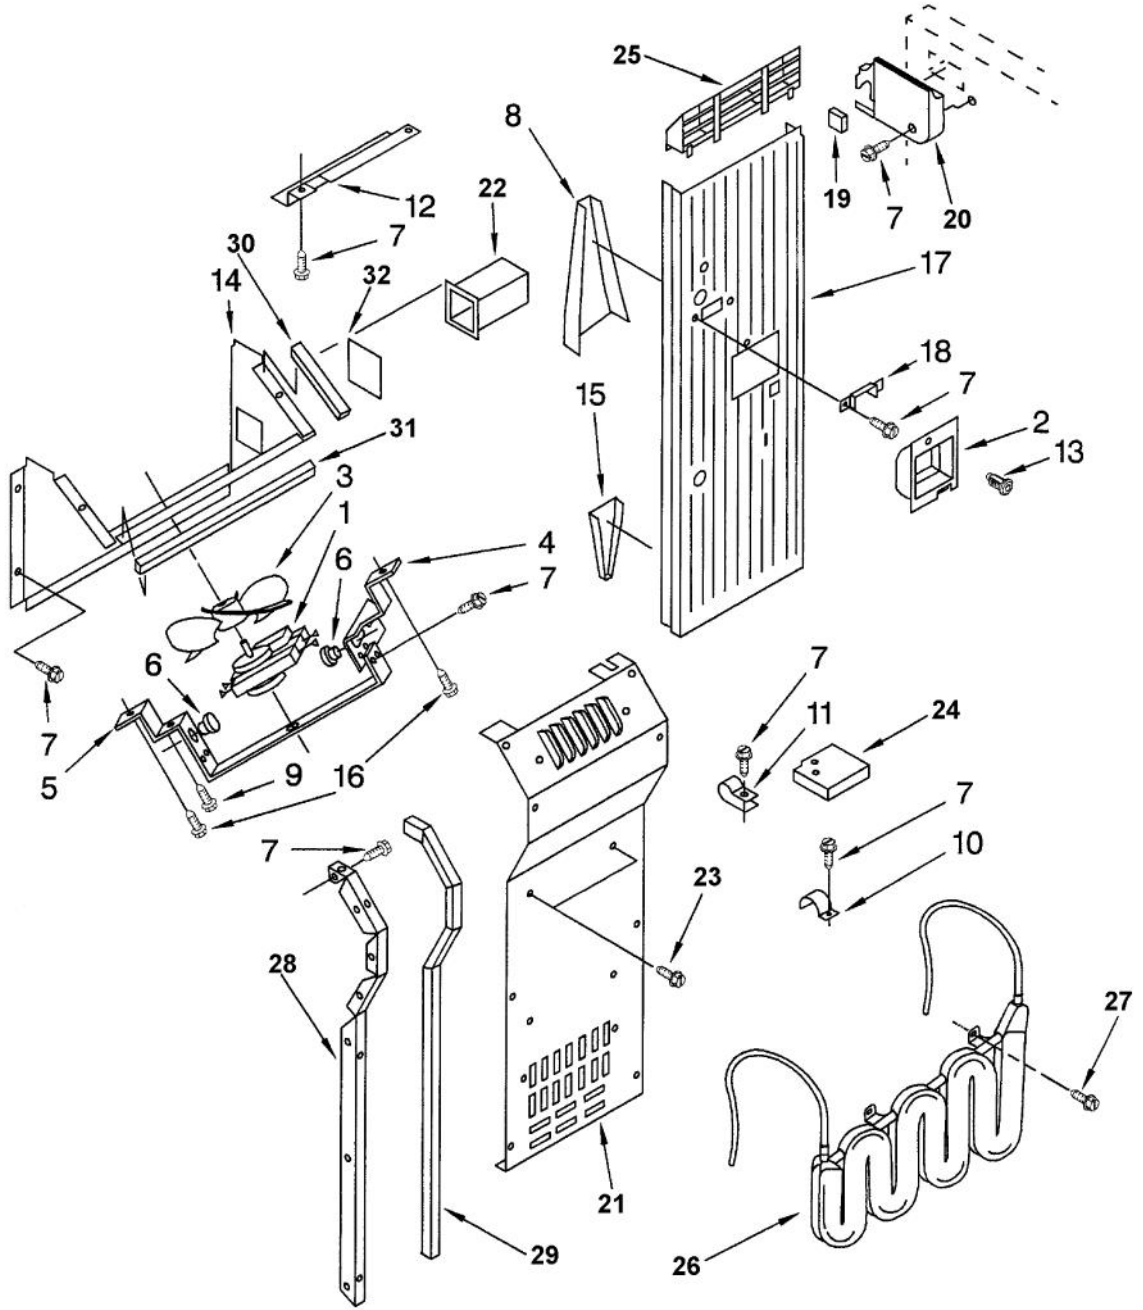

Ref #	Part Number	Qty.	Description
1	PR110035		FAN MOTOR 4389155
2	PR130046		CLEARANCE CUP (2002732)
3	PR110022		FAN BLADE (2169142)
4	PR130040		FAN MOTOR SUPPORT BRACKET - DOUBLE 548263
5	PR130041		BRACKET (SINGLE)
6	PR120058		GROMMET - RESERVOIR FAN MOTOR BRACK
7	PR120005		SCREW 488729
8	PR130082		AIR DUCT DEFLECTOR - UPPER (2003926)
9	PR120051		SCREW - (GROUND) RESERVOIR FAN MOTO
10	PR120052		CLIP - RESERVOIR TUBE (CLAMP) (4883
11	PR120053		CLIP - NYLON (489348)
12	PR130043		WIRING CHANNEL (2001145)
13	PR120054		FASTENER - CLEARANCE CUP (1112871)
14	PR130044		FAN SUPPORT HOUSING (2000783)
15	PR130084		AIR DUCT DEFLECTOR - LOWER (2003929)
16	PR120055		SCREW - RESERVOIR FAN MOTOR BRACKET
17	PR130086		AIR DUCT COVER PLATE (2003920) (ALSO ORDER ITEMS 8 & 15)
17	PR130099x		ASSEMBLY, AIR DUCT
18	PR130048		ICEMAKER AIR DEFLECTOR (2000048)
19	PR150020		AIR BAFFLE GASKET (1112869)
20	PR130049		AIR OUTLET COVER (2003576)
21	PR130086		AIR DUCT COVER PLATE (2003920)
21	PR160086x		COVER, EVAPORATOR
22	PR130090		MEAT PAN DUCT CHANNEL (2000796)
23	PR120056		SCREW - EVAPORATOR COVER (487539)
24	PR130051		EVAPORATOR BRACKET (1112840)
25	PR130092		AIR DUCT VENT (1112853)
26	PR150025		RESERVOIR (2209687)
26	PR150067x		RESERVOIR
27	PR120057		SCREW - RESERVOIR (488280)
28	PR130053		EVAPORATOR COVER RAIL - L.H. (20006
28	PR130054		EVAPORATOR COVER RAIL - R.H. (20006
29	PR150021		EVAPORATOR COVER GASKET (2001337)
30	PR150022		GASKET
31	PR150023		FAN SUPPORT HOUSING GASKET - LONG (
32	PR150024		MEAT PAN DUCT GASKET (2001081)