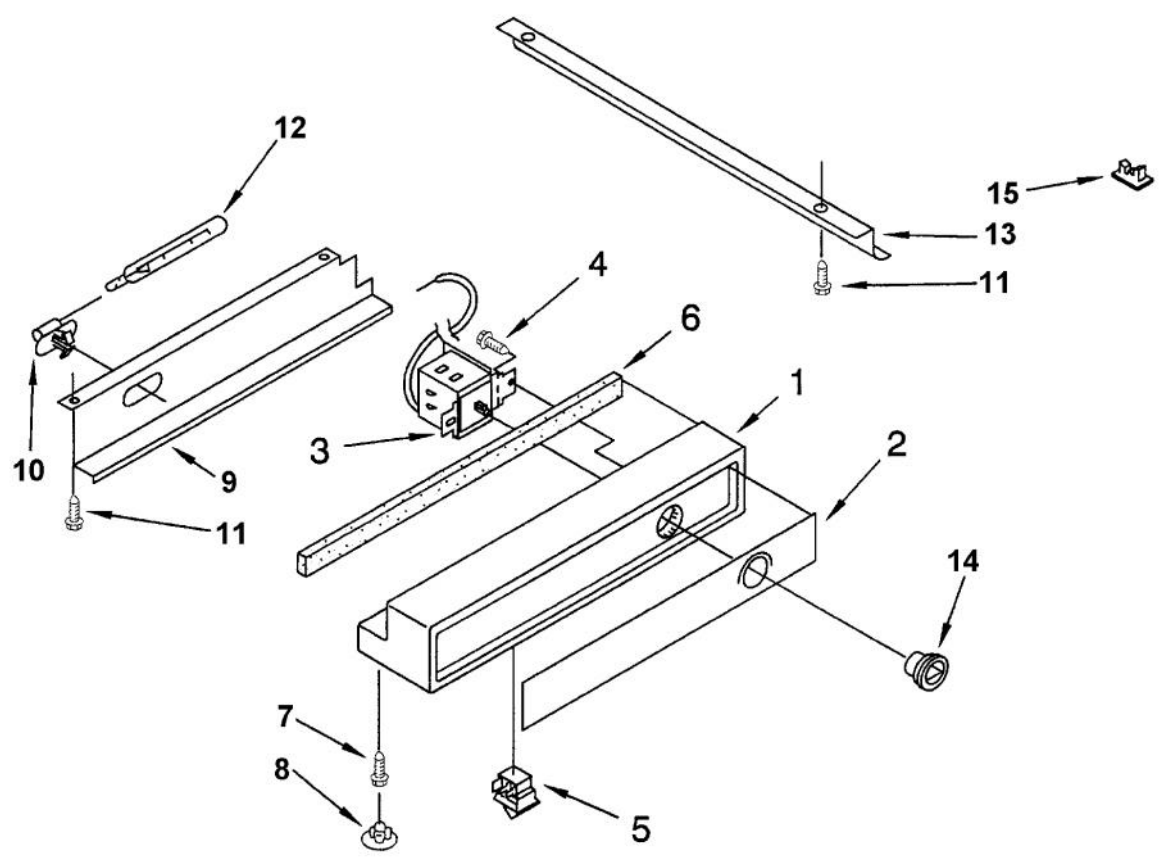

Ref #	Part Number	Qty.	Description
1	PR100033		CONTROL PANEL - FREEZER (1113627)
2	PR100035		LABEL CONTROL PANEL FRZR 2004134
3	PR110009		THERM BARRIER ASSY FREE 1113466
4	PR120019		SCREW - THERMOSTAT/BARRIER (488974)
5	PR110010		ROCKER ARM SWITCH WPNO.4387911
6	PR150044		SEAL - CONTROL PANEL (FREEZER) (111
7	PR120016		SCREW - CONTROL PANEL (489260)
8	PR120017		HOLE PLUG - CONTROL PANEL (2000153)
9	PR130071		GUARD - CONTROL PANEL (FREEZER) (11
10	PR110001		LIGHT SOCKET (1112613)
11	PR120005		SCREW 488729
12	PR110002		LIGHT BULB
13	PR130073		CHANNEL - WIRING (FREEZER) (2001974
14	PR110011		CONTROL KNOB - CONTROL PANEL (FREEZ
15	PR120015		CLIP - CONTROL PANEL WIRING (111537