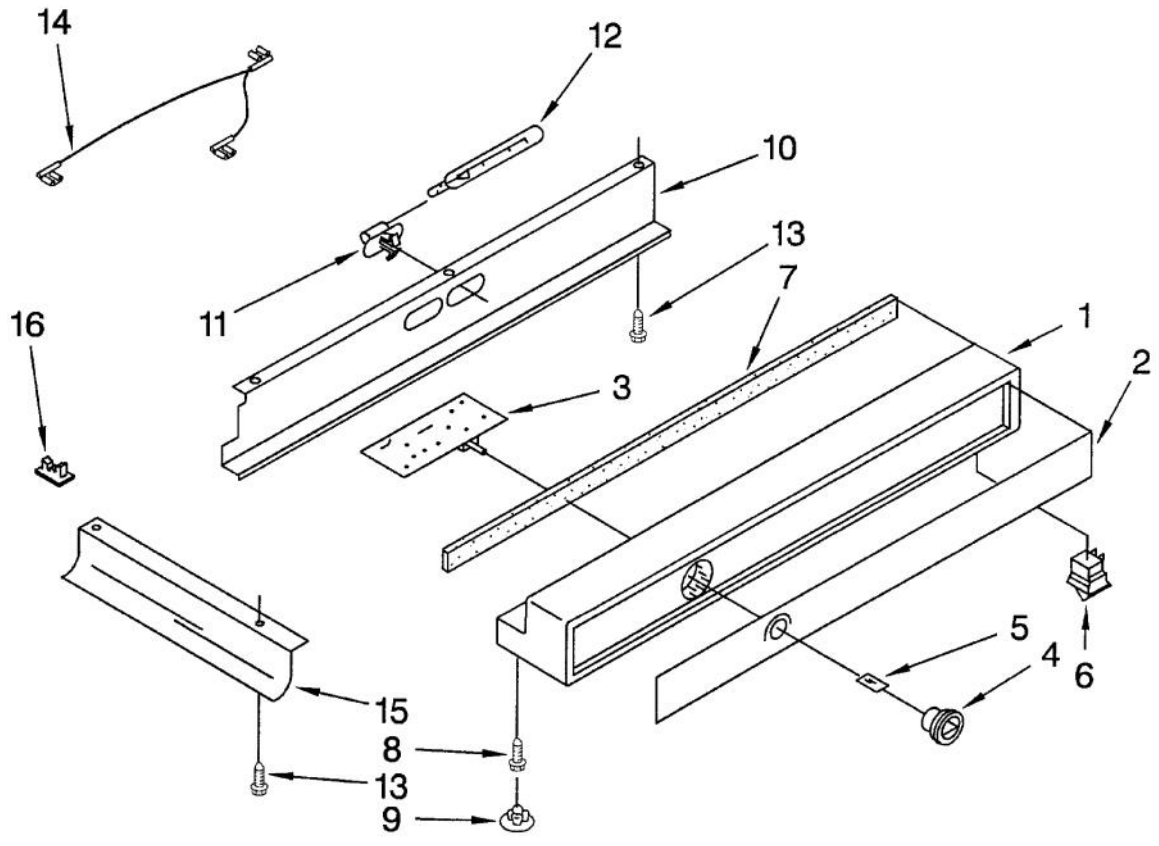

Ref #	Part Number	Qty.	Description
1	PR100029		CONTROL PANEL REFR 1112642
2	PR100031		LABEL CONTROL PANEL REFR 2004133
3	PR150005		CIRCUIT BOARD REFRIG 4388656
4	PR110007		CONTROL KNOB - CONTROL PANEL (REFRI
5	PR120018		RETAINER - CONTROL KNOB (837444)
6	PR110008		SWITCH, ROCKER ARM
7	PR150042		SEAL - CONTROL PANEL (REFRIGERATOR)
8	PR120016		SCREW - CONTROL PANEL (489260)
9	PR120017		HOLE PLUG - CONTROL PANEL (2000153)
10	PR130069		GUARD - CONTROL PANEL (REFRIGERATOR
11	PR110001		LIGHT SOCKET (1112613)
12	PR110002		LIGHT BULB
13	PR120005		SCREW 488729
14	PR150007		WIRING HARNESS - REFRIGERATOR LIGHT
15	PR130016		CHANNEL - WIRING (REFRIGERATOR) (20
16	PR120015		CLIP - CONTROL PANEL WIRING (111537