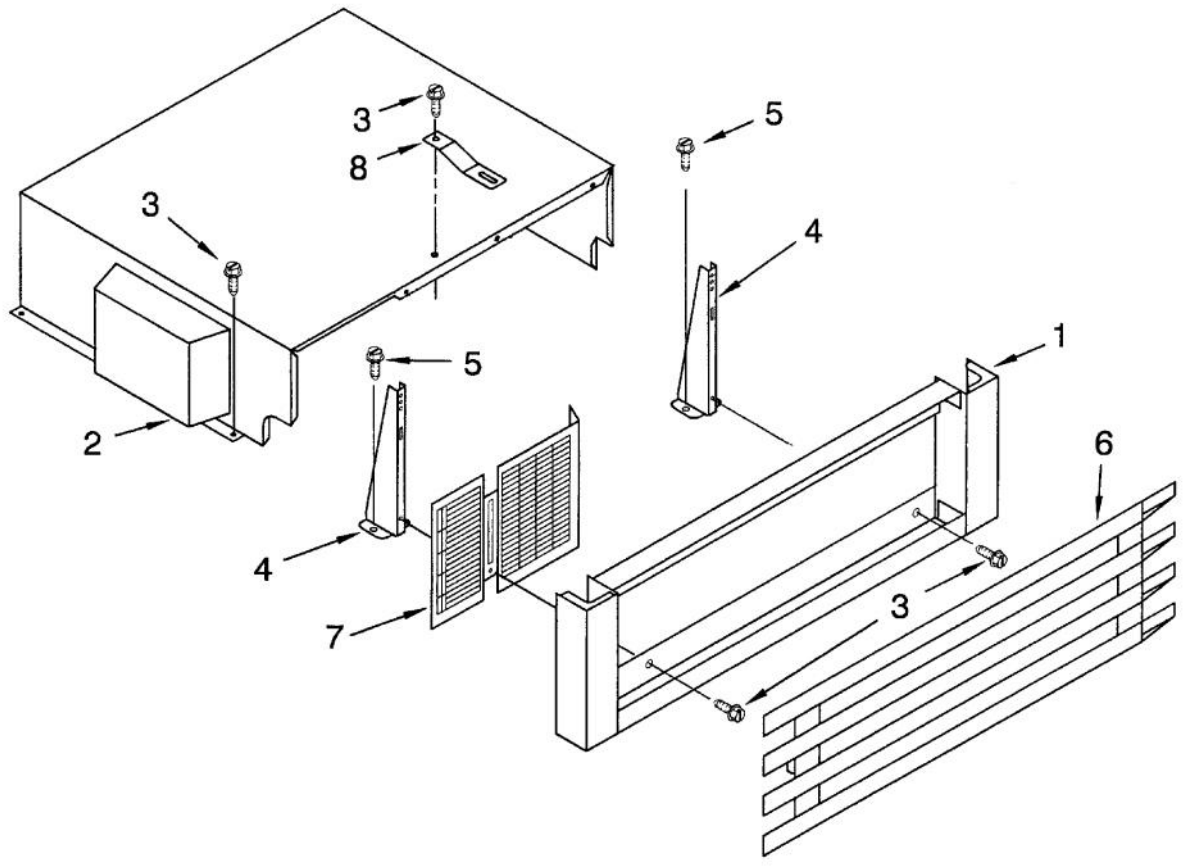

Ref #	Part Number	Qty.	Description
1	PR100039		TOP GRIL REPL PR100109 2004135
2	PR130019		COVER - TOP UNIT (2003267)
2	PR160087x		COVER, UNIT
3	PR120005		SCREW 488729
4	PR130022		BRACKET - GRILL (2002484)
5	PR120025		SCREW GRILL BRACKET 2001415
6	PR100041		TOP GIL REPL PR100108 2004341
7	PR130020		GUARD - COMPRESSOR WIRING (2003480)
7	PR130097x		GUARD, COMPRESSOR WIRING
8	PR120120		STRAP, VENT WPNO.2005537
9	PR130075		GUARD - WATER VALVE WIRING (2003483)