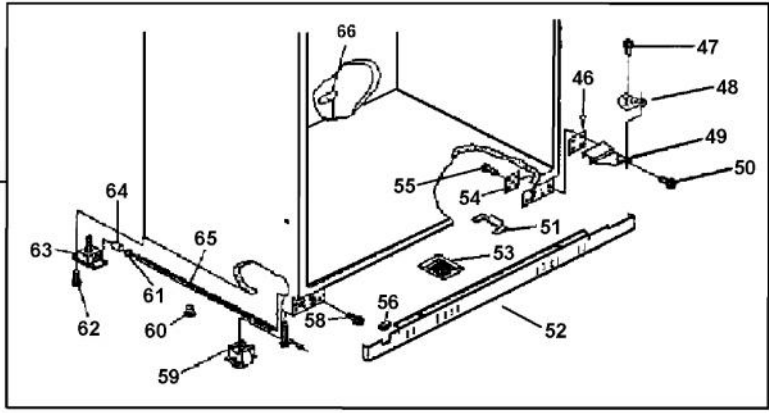

Before Serial # QG480001