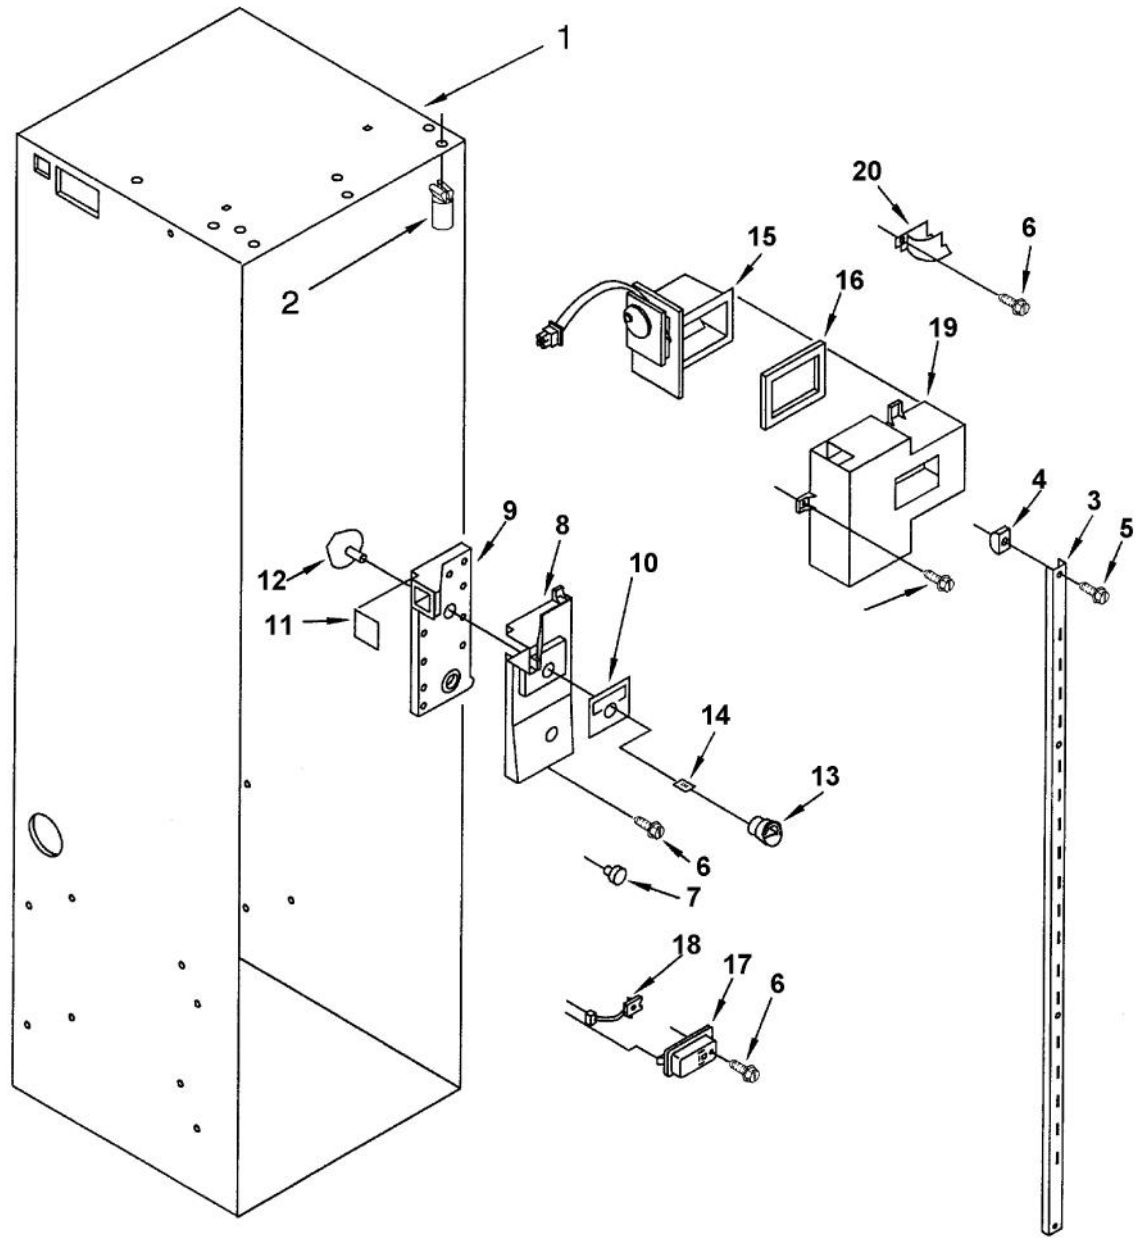

Ref #	Part Number	Qty.	Description
1	NON REPLACABLE		LINER
2	PR120007		BUSHING - CONTROL PANEL (SPACER) (1
3	PR140008		SUPPORT BAR - SHELF (2001117)
4	PR120013		BUSHING - LADDER (SUPPORT) (520965)
5	PR120012		SCREW LADDER 488357
6	PR120005		SCREW 488729
7	PR120014		HOLE PLUG (1112257)
8	PR130010		COVER PLATE-MEAT PAN AIR (2000740)
9	PR130011		AIR DUCT - MEAT PAN (2000337)
10	PR100006		LABEL - MEAT PAN CONTROL (2004071)
11	PR150002		SEAL - AIR DUCT (2001326)
12	PR110003		CONTROL SWITCH - MEAT PAN DAMPER (1
13	PR110004		CONTROL KNOB - MEAT PAN DAMPER (200
14	PR120018		RETAINER - CONTROL KNOB (837444)
15	PR130094		AIR BAFFLE ASSY. WPNO.2004484
16	PR150004		SEAL - AIR BAFFLE COVER (2001146)
17	PR130012		COVER - THERMISTOR (1116793)
18	PR110005		THERMISTOR 1116959
19	PR130013		COVER - AIR BAFFLE (438656)
20	PR130014		GUARD - AIR RETURN (2003577)
21	PR150003		WIRING HARNESS - AIR BAFFLE (200107