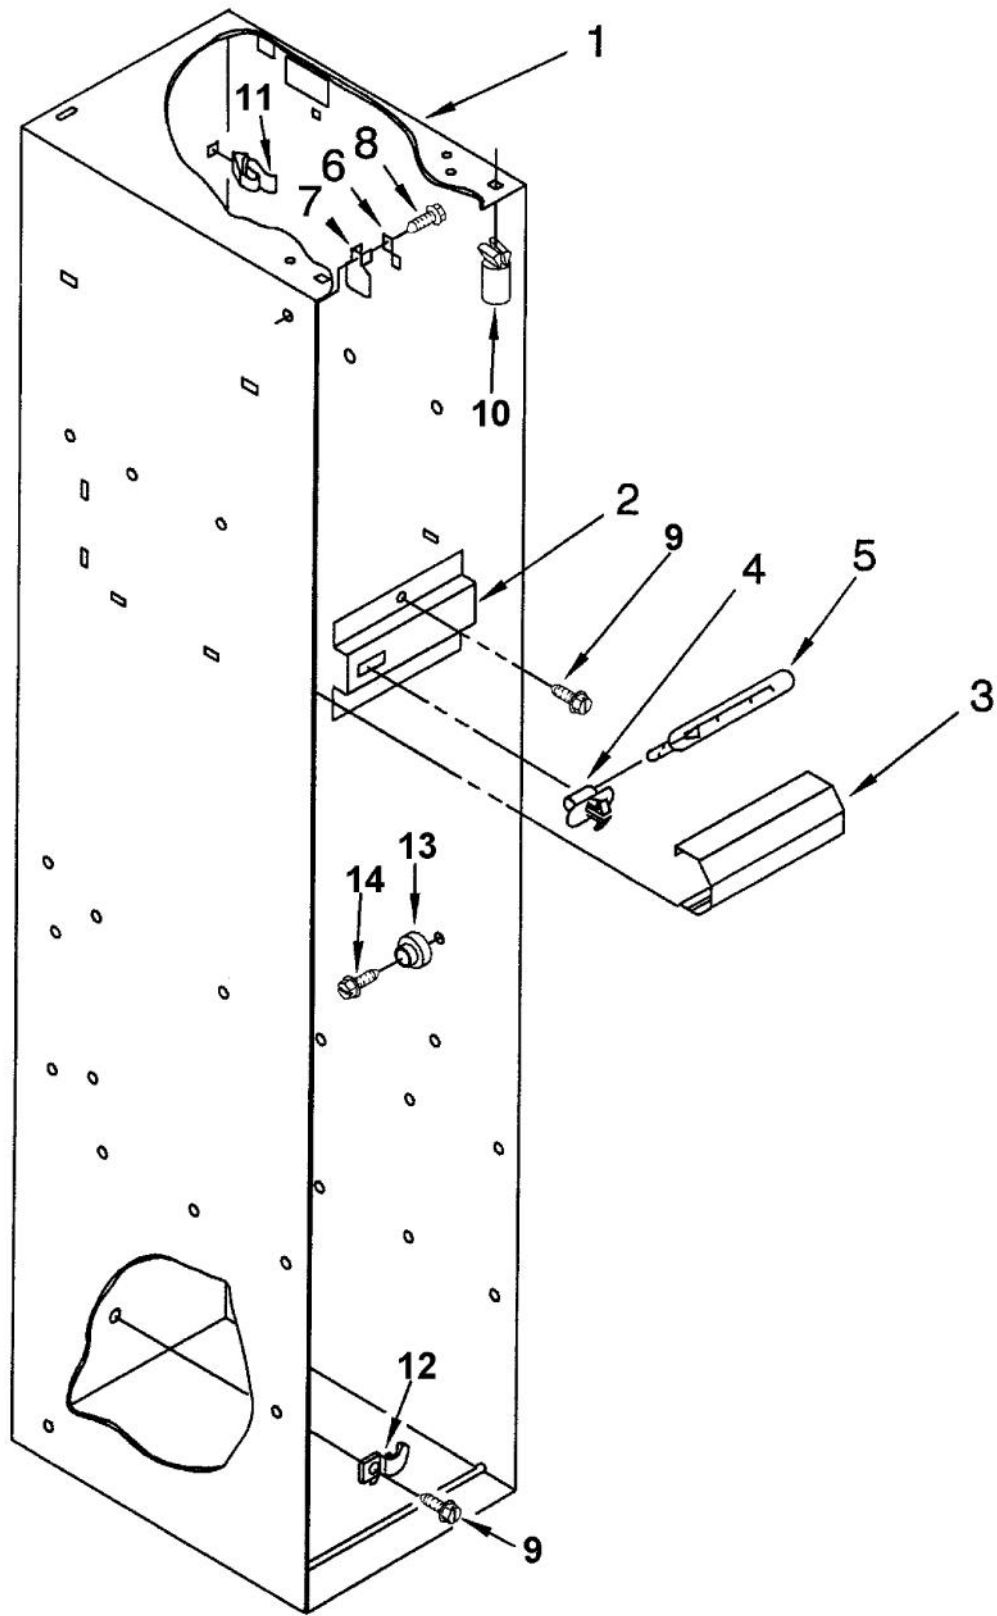

Ref #	Part Number	Qty.	Description
1	NON REPLACABLE		LINER
2	PR130000		BRACKET - FREEZER LIGHT (1113649)
3	PR110000		LIGHT LENS - FREEZER (1113650)
4	PR110001		LIGHT SOCKET (1112613)
5	PR110002		LIGHT BULB
6	PR120008		CLIP - ICE MAKER SUPPORT (538533)
7	PR120011		GROMMET - SCREW (2000193)
8	PR120004		SCREW - GROMMET (488552)
9	PR120005		SCREW 488729
10	PR120007		BUSHING - CONTROL PANEL (SPACER) (1
11	PR120003		CLIP - AIR DUCT (842534)
12	PR120009		EVAPORATOR SUPPORT (1112260)
13	PR120010		BUSHING - SHELF (STUD) (658944)
14	PR120006		SCREW - STUD SHELF (487559)