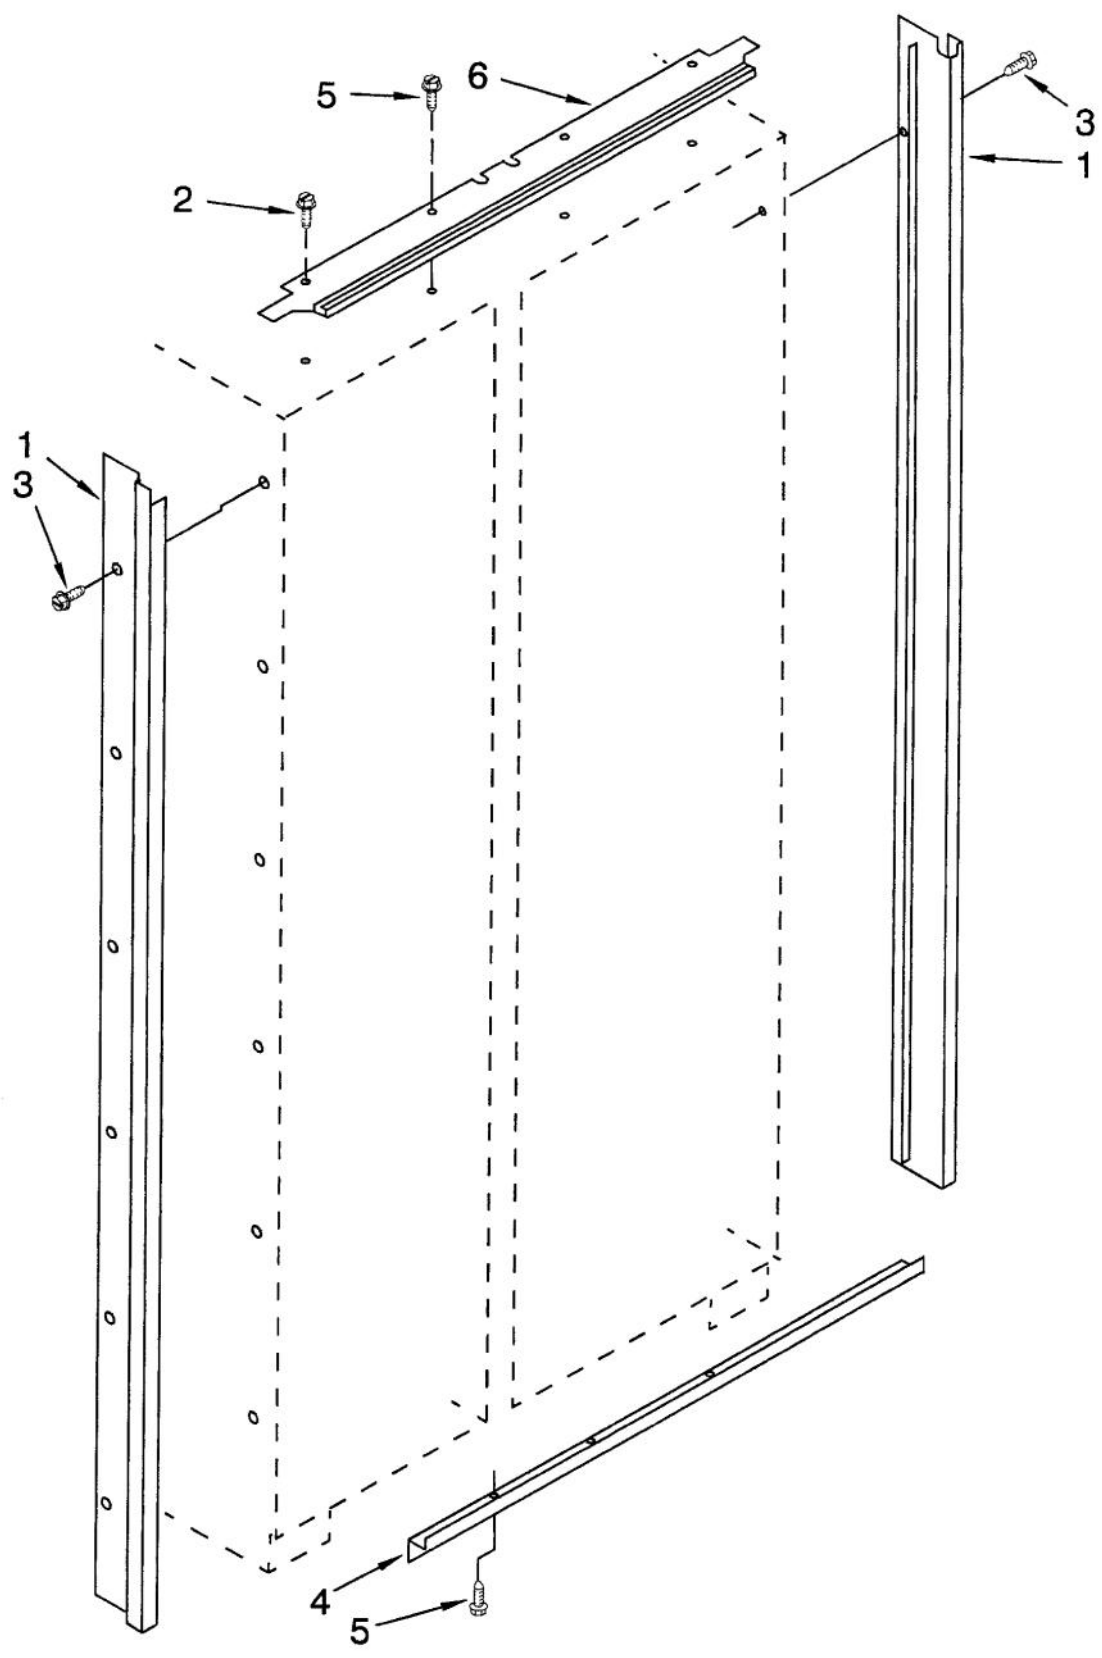

Ref #	Part Number	Qty.	Description
1	PR100001		CABINET TRIM XRH/XLH VIKEPK000017SS
1	C9302832BR		CABINET TRIM - BR
1	PR100075x		CABINET, TRIM - SS
1	C9304230x		CABINET, TRIM - BR
2	PR120001		SCREW - UPPER TRIM/OUTER (2003857)
3	PR120002		SCREW SIDE TRIM 2001297
3	PR120107x		SCREW
4	PR100025		CABINET TRIM - LOWER (2003592)
4	PR100101x		CABINET, TRIM (BOTTOM)
5	PR120000		SCREW - UPPER TRIM/INNER (488649)
6	PR100027		CABINET TRIM - UPPER (2003647)