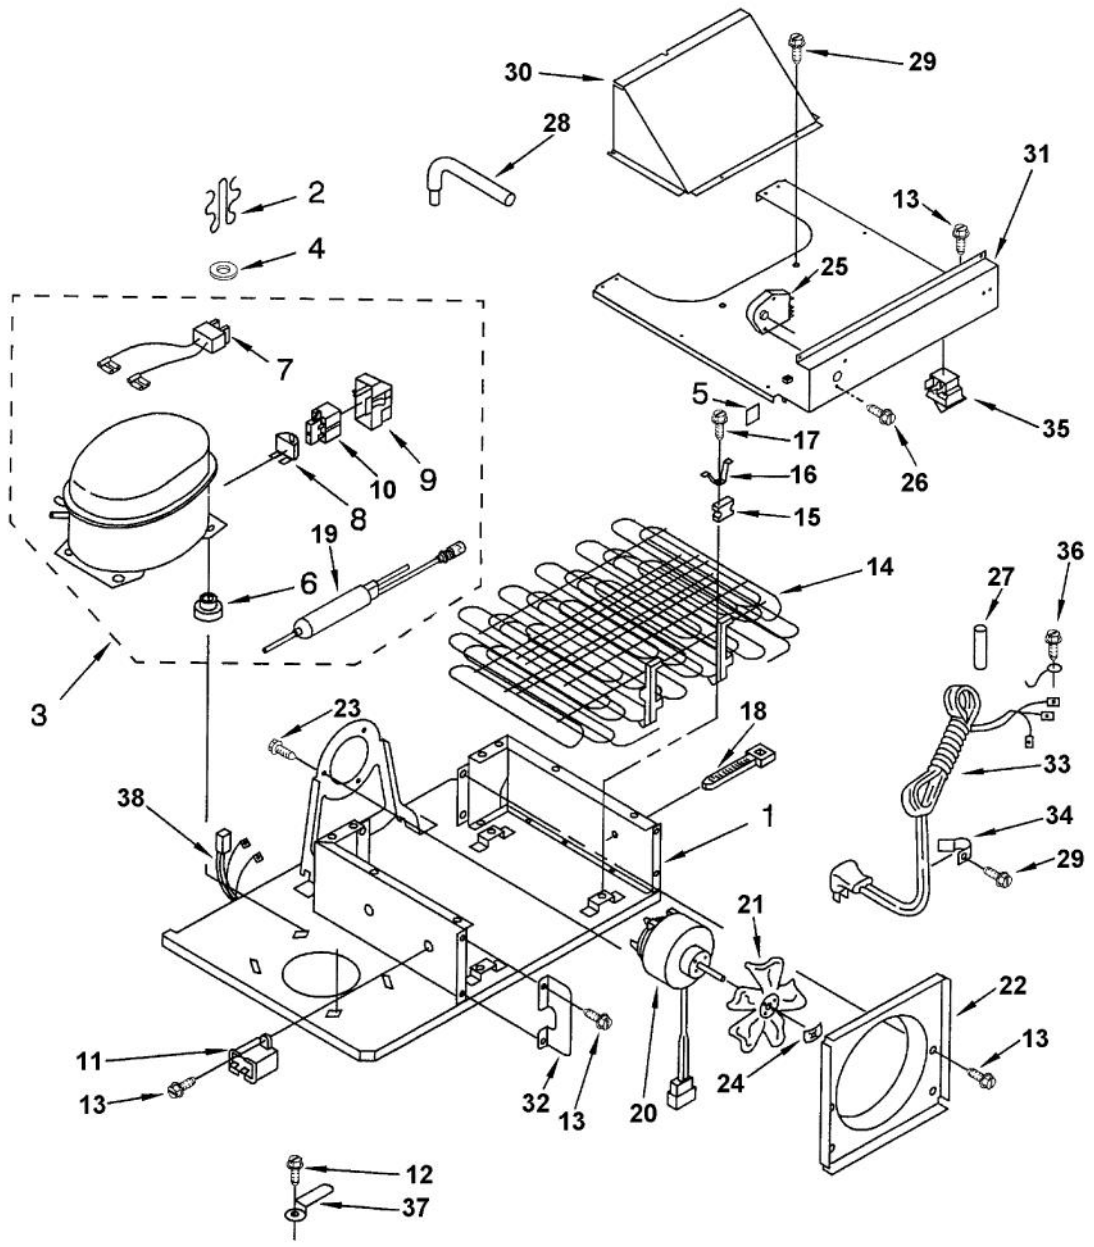

Ref #	Part Number	Qty.	Description
1	PR100019		UPPER UNIT ASSEMBLY PANEL - VCSB360
2	PR120031		CLIP - COMPRESSOR MOUNT (2163787)
3	PR110028		COMPRESSOR VCSB480 4387779 (INCLUDES ITEM NO. 6,7,8,9,11,19)
4	PR120032		WASHER - COMPRESSOR (488083)
5	PR120033		BUSHING - FOAM (2003389)
6	PR120034		GROMMET - COMPRESSOR MOUNT (2163786)
7	PR150052		COMPRESSOR WIRE ASSBY.WPNO. 2172890
8	PR150059		RELAY OVERLOAD VCSB480 819160
9	PR130066		TERMINAL COVER (2162358)
10	PR110030		RELAY WPNO.2262181
11	PR110013		CAPACITOR (2169137)
12	PR120035		SCREW - CORD PLUG CLIP (486899)
13	PR120036		SCREW - CAPACITOR (487869)
14	PR110014		CONDENSER (2188550)
15	PR120037		GROMMET - CONDENSER (548737)
16	PR120042		CLIP - CONDENSER (CLAMP) (1113019)
17	PR120038		SCREW - CONDENSER CLAMP (487522)
18	PR120095		STRAP (851095)
19	PR110015		DRIER (W10143759)
20	PR110016		FAN MOTOR (2169135)
21	PR110017		FAN BLADE (1108179)
22	PR130033		FAN HOUSING (2003169)
23	PR120039		SCREW - FAN MOTOR (489099)
24	PR120040		NUT - FAN BLADE (486692)
25	PR110018		DEFROST TIMER 2183400
26	PR120041		SCREW - DEFROST TIMER (488911)
27	PR110019		CONDENSER SLEEVE (2000645)
28	PR150037		PROCESS TUBE (2003011)
29	PR120005		SCREW 488729
30	PR130034		FAN COVER (2003174)
31	PR160083		COVER, CONDENSER WPNO.2005535
32	PR160037		GLASS - SHELF (2004137)
33	PR150038		SERVICE CORD (2003381)
34	PR120044		CLAMP - SERVICE CORD (1113162)
35	PR110020		POWER DISCONNECT SWITCH (2266802)
36	PR120045		SCREW - GROUND (488879)
37	PR120046		CLIP - CORD PLUG (653035)
38	PR150039		WIRING HARNESS - UPPER COMPARTMENT (UNIT COMPARTMENT)
NI	PR140016		ACCESS VALVE - 1/4 (978025)
NI	PR140017		ACCESS VALVE - 5/16 (978026)
NI	PR140018		ACCESS VALVE - 3/8 (978027)
NI	PR140019		ACCESS VALVE - 1/2 (978028)
NI	PR140020		ACCESS VALVE - 5/8 (978029)
NI	PR140021		ACCESS VALVE - 3/4 (978030)
NI	PR140022		ACCESS VALVE - 3/16 (876764)
NI			REFRIGERANT CHARGE (7.5 OZ. R134A)