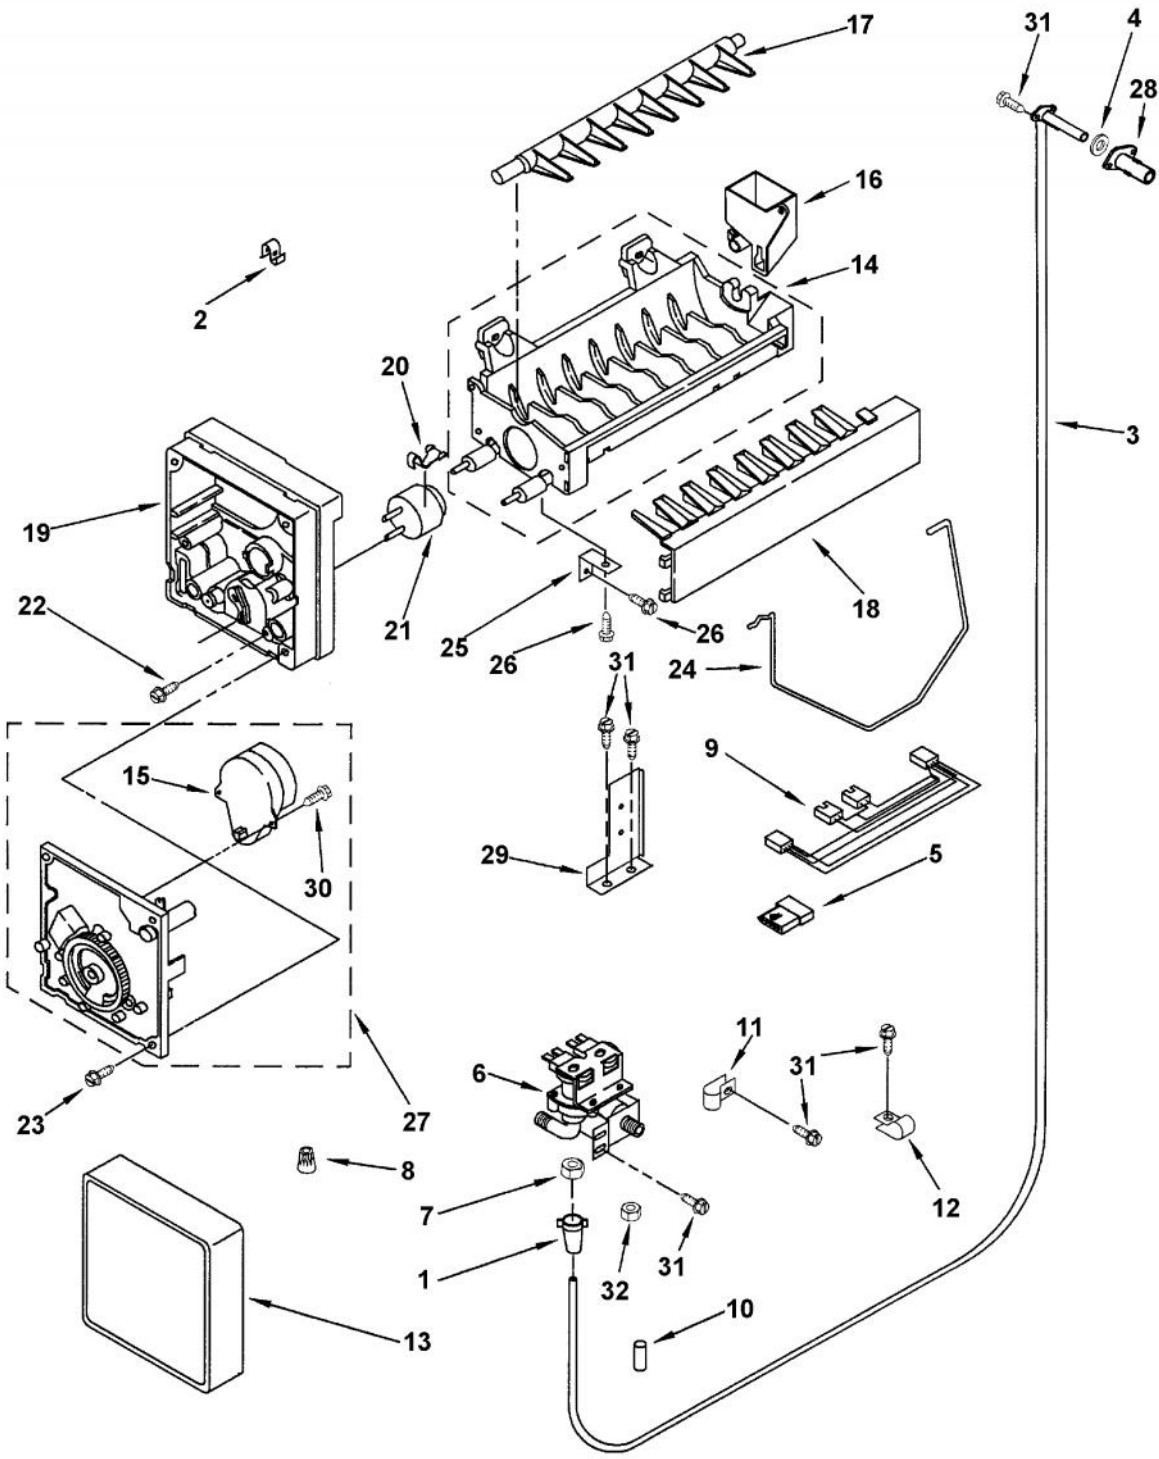

Ref #	Part Number	Qty.	Description
1	PR120090		TUBE INSERT (4387491)
2	PR120059		CLIP, FUSE
3	PR150019		WATER TUBE INLET ASSEMBLY
3	PR150068x		WATER TUBE INLET ASSEMBLY
4	PR150014		SEAL GASKET (1106508)
5	PR150013		ELECTRICAL CONNECTOR (2154472)
6	PR110023		VALVE SOLENOID 2188542
6	PR140029x		VALVE, SOLENOID (AT BOTTOM)
7	PR120061		NUT - ICE MAKER SOLENOID VALVE/INSE
8	PR150015		WIRE CONNECTOR (227991)
9	PR150016		WATER VALVE WIRE HARNESS (2003477)
9	PR140031x		WATER VALVE HARNESS
10	PR120116		PLUG, WATER VALVE WPNO.2005038
11	PR120053		CLIP - NYLON (489348)
12	PR120090		TUBE INSERT (4387491)
12	PR120106x		CLAMP, TUBE
13	PR130055		MOLD AND HEATER SUPPORT COVER (2174
14	PR130056		MOLD AND HEATER (628228)
15	PR110024		MOTOR WPNO.628366
16	PR130057		WATER RESERVOIR CUP (628356)
17	PR130058		EJECTOR MOLD (627843)
18	PR130059		ICE STRIPPER MOLD (2182124)
19	PR140039		SUPPORT WPNO.2194712
20	PR120087		RETAINER - THERMOSTAT (627796)
21	PR110025		THERMOSTAT (627985)
22	PR120063		SCREW - ICE MAKER MOLD/HEATER SUPPO
23	PR120064		SCREW - ICE MAKER MODULE ASSEMBLY (
24	PR130063		SHUT OFF ARM BRACE (2304354)
25	PR130061		MOLD AND HEATER SUPPORT BRACKET (21
26	PR120065		SCREW - ICE MAKER MOLD&HEATER BRACK
27	PR110026		MOTOR MODULE ASSY (INCLUDES MOT.)W10122536
28	PR150063		TUBE WATER HEATER KIT 2004594
29	PR130062		WATER VALVE MOUNTING BRACKET (20008
29	PR140033x		WATER VALVE MOUNTING BRACKET
30	PR120066		SCREW - ICE MAKER MOTOR (489136)
31	PR120005		SCREW 488729
32	PR120067		NUT - ICE MAKER SOLENOID VALVE (112
NI	PR160032		ICEMAKER ASSY COMP 4317943