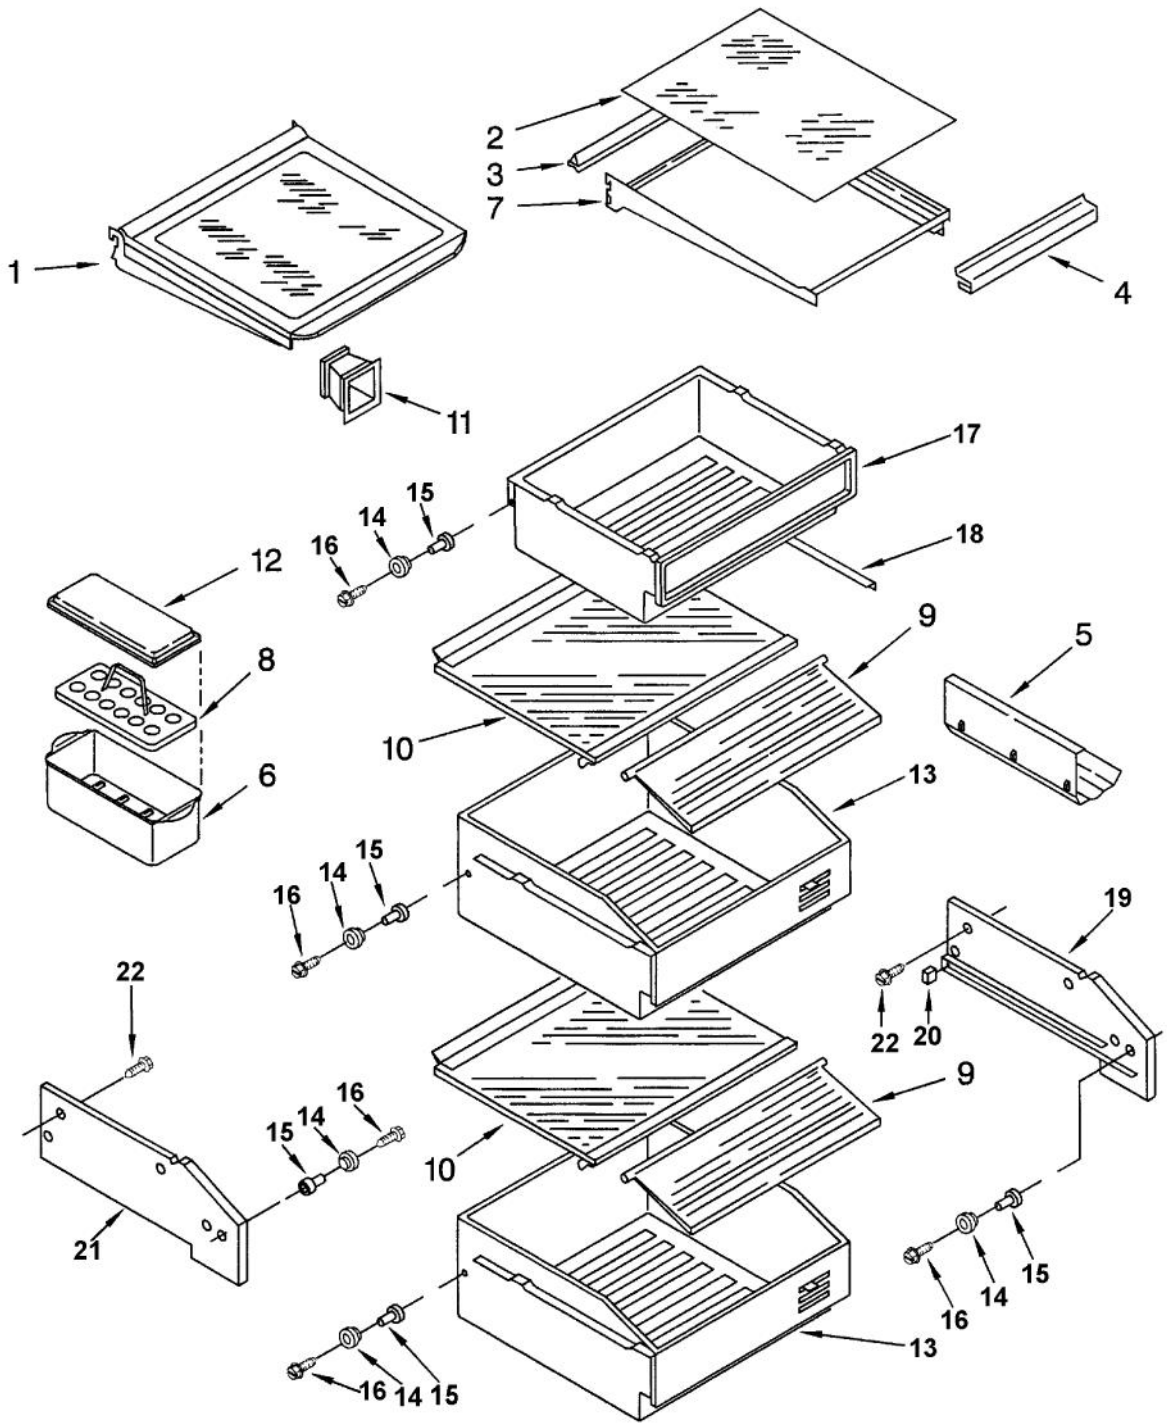

Ref #	Part Number	Qty.	Description
1	PR160035		FRAME - SHELF (1112004)
2	PR160037		GLASS - SHELF (2004137)
3	PR160039		REFLECTOR - SHELF (1112006)
4	PR150046		GASKET, GLASS
5	PR160003		RACK - WINE (2179404K)
6	PR160004		BIN - EGG (2216624K)
7	PR160041		FRAME MEAT PAN ASSY 2006525
8	PR160006		PAN - EGG (CARRIER) (2164373)
9	PR160043		COVER CRISPER PAN 1112247
10	PR160045		GLASS, CRISPER
11	PR160009		CONNECTOR MEAT PAN 2000742
12	PR160010		COVER - EGG BIN (2169935)
13	PR160047		CRISPER PAN
14	PR140009		ROLLER BASKET 4318078
15	PR140010		EYELET, ROLLER
16	PR120020		SCREW ROLLER 488930
	PR120109x		SCREW
17	PR160049		MEAT PAN
18	PR160015		GLASS - RETAINER (2002181)
19	PR160016		PAN SUPPORT CRISPER RH 2006515
20	PR120021		BUSHING - ROLLER (STOP) (1113169)
21	PR160017		PAN SUPPORT CRISPER LH 2006516
22	PR120005		SCREW 488729