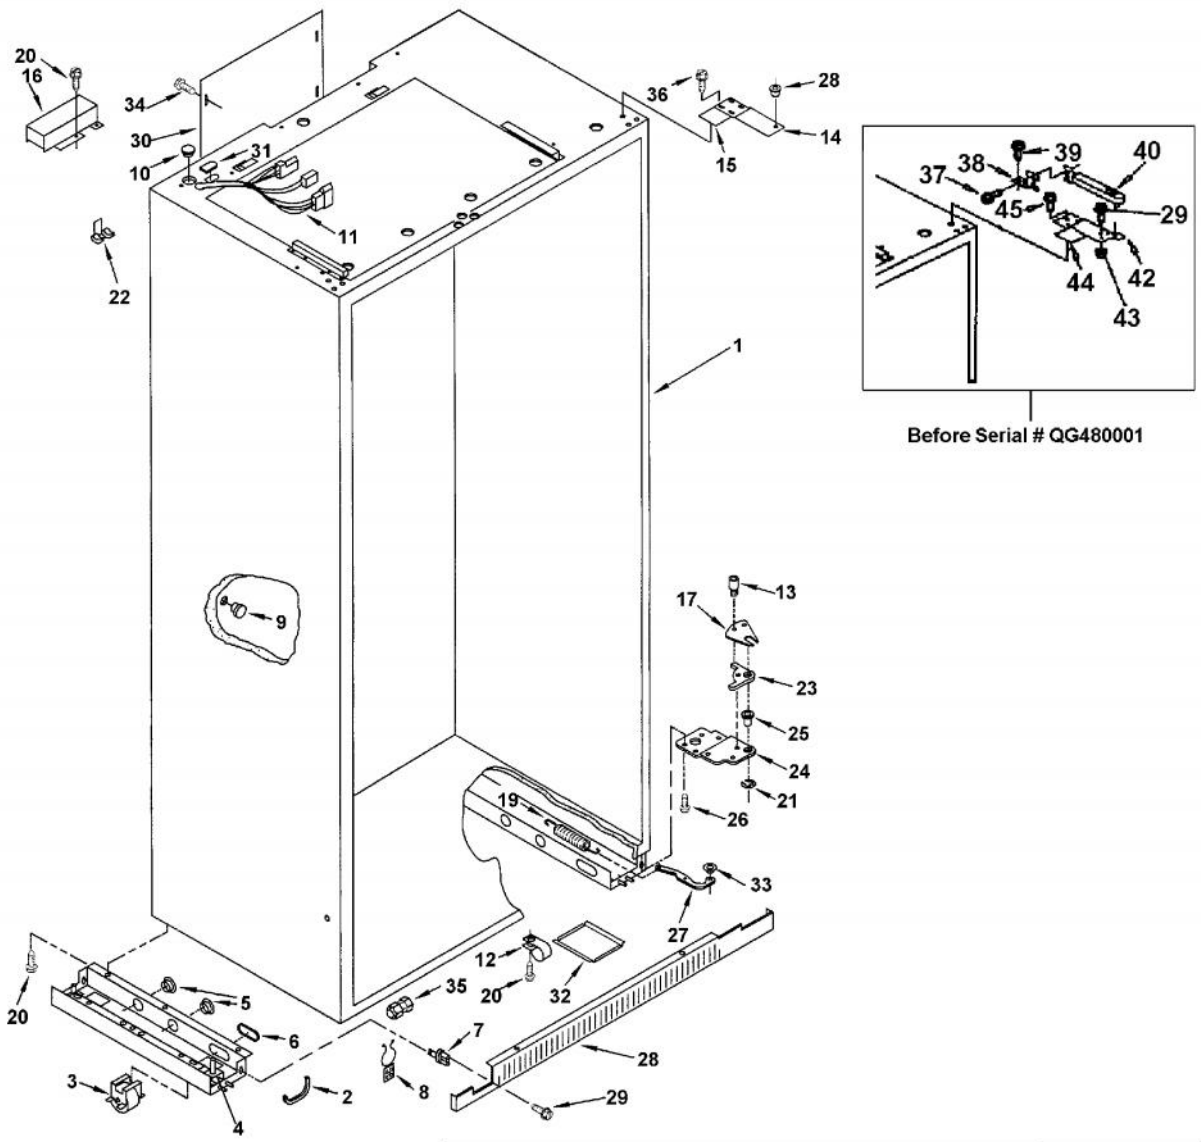

Functional Parts

Ref #	Part Number	Qty.	Description
1	PR110003		CONTROL SWITCH - MEAT PAN DAMPER (1
2	PR110005		THERMISTOR 1116959
3	PR110008		SWITCH, ROCKER ARM
4	PR110010		ROCKER ARM SWITCH WPNO.4387911
5	PR110028		COMPRESSOR VCSB480 4387779
6	PR150059		RELAY OVERLOAD VCSB480 819160
7	PR100030		LABEL CONTROL PANEL REFR 2004111
8	PR110013		CAPACITOR (2169137)
9	PR110014		CONDENSER (2188550)
10	PR110015		DRIER (W10143759)
11	PR110016		FAN MOTOR (2169135)
12	PR150061		EVAPORATOR VCSB480 4388575
13	PR150062		HEATER,DEFROST-VCSB480 (2001608)
14	PR110035		FAN MOTOR 4389155
15	PR110024		MOTOR WPNO.628366
16	PR110025		THERMOSTAT (627985)
17	PR160032		ICEMAKER ASSY COMP 4317943
18	PR110009		THERM BARRIER ASSY FREE 1113466