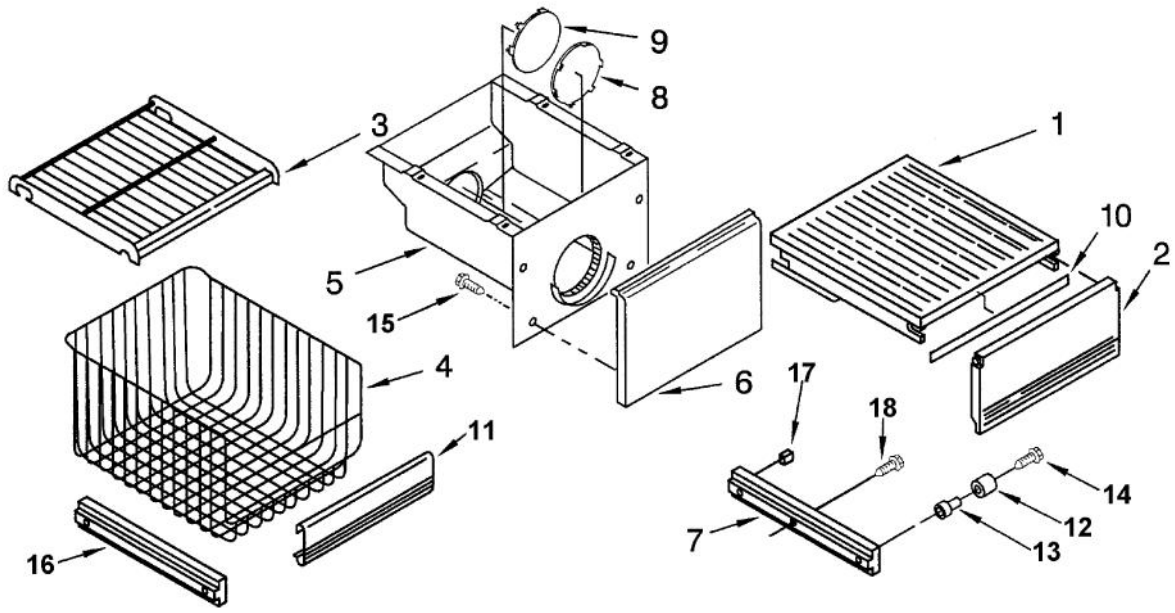

Ref #	Part Number	Qty.	Description
1	PR160051		RACK SHELF - SOLID (2003144)
2	PR160053		FRONT, ICE COMPARTMENT
3	PR160055		RACK SHELF - FIXED (1113638)
NI	PR160057		RACK SHELF - FIXED(DEEP) (1112052)
4	PR160059		BASKET (2208196)
5	PR160061		CONTAINER - ICE (2208908)
6	PR160063		FRONT COVER - ICE CONTAINER (200304)
7	PR160013		SUPPORT SLIDE - CONTAINER (R.H.) (2)
7	PR160012		SUPPORT SLIDE - CONTAINER (L.H.) (2)
8	PR120022		HOLE PLUG - FRONT (ICE CONTAINER) (
9	PR120023		HOLE PLUG - REAR (ICE CONTAINER) (2)
10	PR100054		ICE COMPARTMENT OVERLAY 2004304
11	PR100037		BASKET TRIM FRZR SHELF 2004141
12	PR140009		ROLLER BASKET 4318078
13	PR140010		EYELET, ROLLER
14	PR120020		SCREW ROLLER 488930
15	PR120024		SCREW - FRONT COVER (488886)
16	PR160026		SUPPORT SLIDE-BASKET RH WPNO.2208198
16	PR160025		SUPPORT SLIDE-BASKET LH WPNO.2208197
17	PR120021		BUSHING - ROLLER (STOP) (1113169)
18	PR120005		SCREW 488729