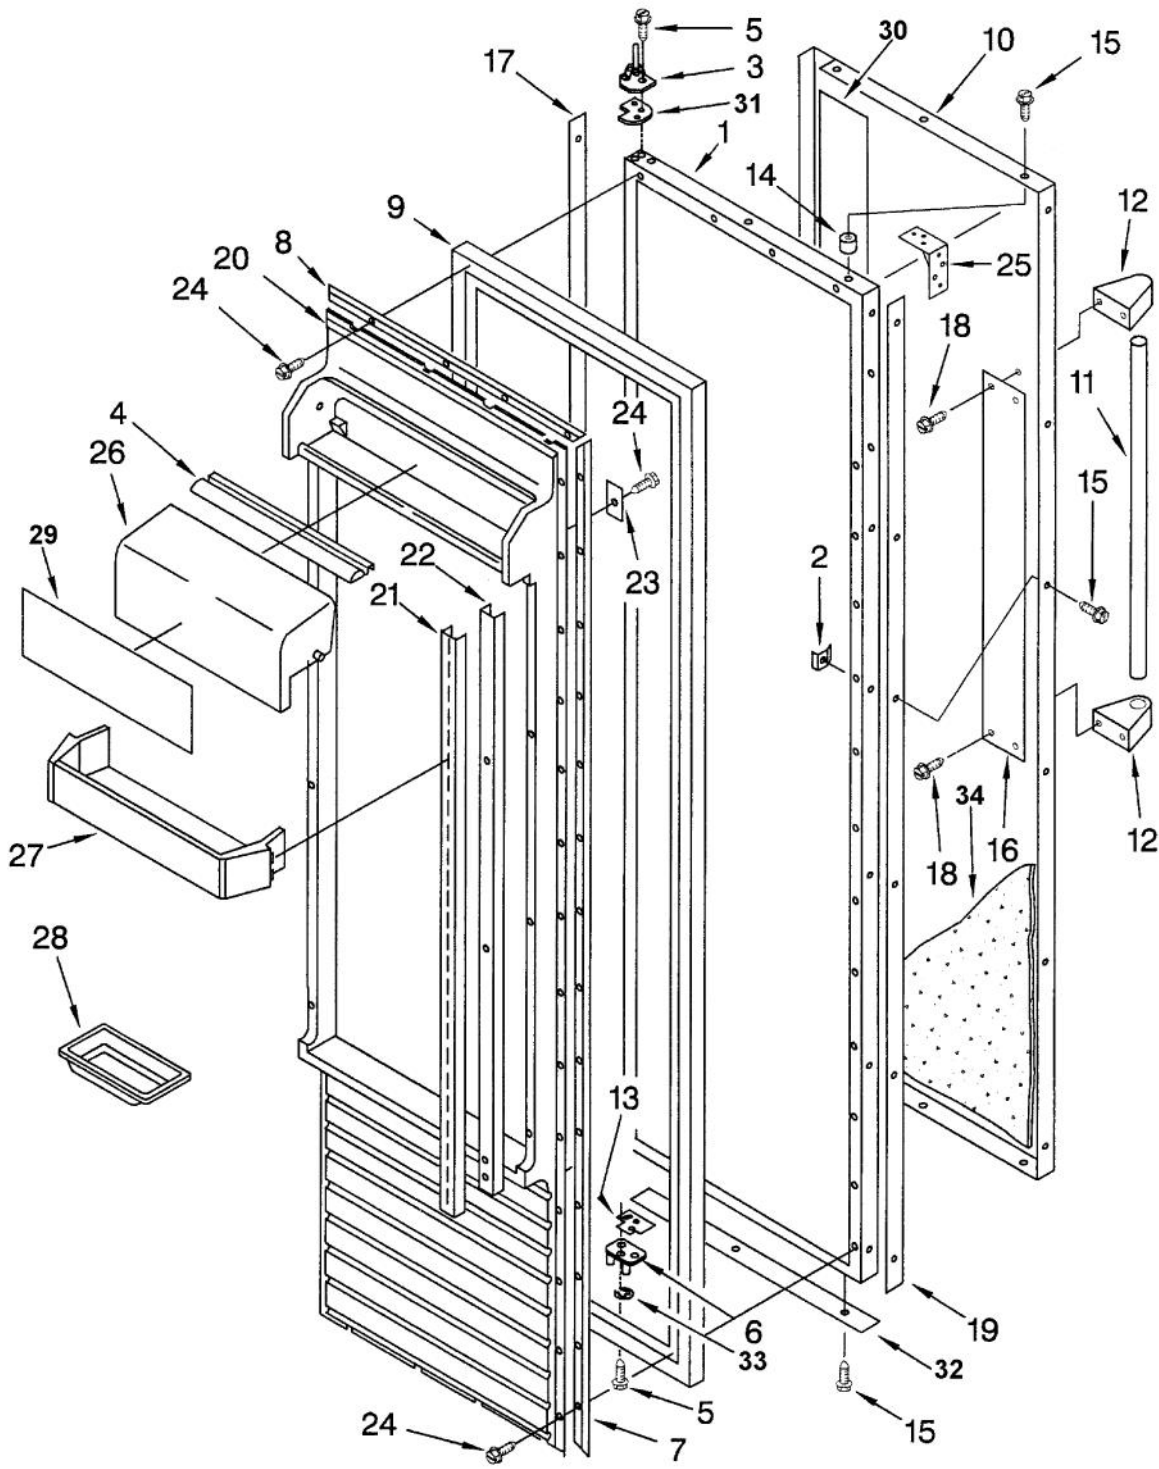

Ref #	Part Number	Qty.	Description
1	PR100043		REFRIGERATOR DOOR PANEL (INCLUDES INSULATION)
2	PR120027		SCREW RETAINER DOOR 939101
3	PR140012		HINGE ASSEMBLY - R.H. UPPER DOOR (2
3	PR140036x		HINGE ASSEMBLY, TOP
4	PR130093		GASKET, UTILITY BIN-RH DOOR-VCSB48 (1113955)
5	PR120030		SCREW DOOR HINGE 489282
6	PR140014		HINGE ASSY RH LOWER DOOR 2003986
6	PR140028x		HINGE ASSEMBLY, BOTTOM
7	PR130024		GASKET RETAINER, SIDE
8	PR130077		BRACKET - R.H. DOOR GASKET UPPER/LO
9	PR150048		REF DOOR GSKT - 2188321A
10	PK010032		DOOR SKIN - SS
10	C9002827AL		O/S DOOR PANEL-RH XALX (VCSB48)
10	C9002827BK		O/S DOOR PANEL-RH XBKX (VCSB48)
10	C9002827BT		DOOR SKIN - BT
10	C9002827BU		O/S DOOR PANEL-RH XBUX (VCSB48)
10	C9002827CB		DOOR SKIN - CB
10	C9002827EP		DOOR SKIN - EP
10	C9002827FG		O/S DOOR PANEL-RH XFGX (VCSB48)
10	C9002827GG		O/S DOOR PANEL-RH XGGX (VCSB48)
10	C9002827MJ		DOOR SKIN - MJ
10	C9002827PL		O/S DOOR PANEL-RH XPLX (VCSB48)
10	C9002827SG		DOOR SKIN - SG
10	C9002827VB		O/S DOOR PANEL-RH XVBX (VCSB48)
10	C9002827WH		O/S DOOR PANEL-RH XWHX (VCSB48)
11	PE030031		DOOR HANDLE XSSX (VGSO166)
11	PE030032		DOOR HANDLE XBRX (VGSO166) D
12	PE030001		BRACKET, DOOR, HANDLE
12	PE030001PVD		END CAP DOOR HANDLE XBR
13	PR130027		BRACE - DOOR HINGE (2003982)
14	PR120028		SPACER, TOP
14	PR140038x		SPACER, TOP
15	PR120029		SCREW DOOR PANEL 488849
15	PR120117x		SCREW
16	PR130028		PLATE, HANDLE
17	PR130029		BRACE - DOOR SIDE W/HNGS 2005030
17	PR140035x		SPACER, HINGE SIDE
18	PD010019		BLT-1/4-20X3/8HEX WASHER SERATED
19	PR140037		SPACER WPNO.2005330
20	PR100045		DOOR PANEL (INNER)-R.H. (1113950)
21	PR140023		LADDER, SHELF
22	PR010019		RETAINER, SHELF LADDER
23	PR130032		PLATE - SCREW BACKUP (1112514)
24	PR120005		SCREW 488729
25	PR130023		BRACE - DOOR CORNER (2258951)
26	PR160067		COVER UTILITY BIN RH DOOR 2003465
26	PR160084x		DOOR, UTILITY BIN
27	PR160069		DOOR, SHELF
28	PR160030		TRAY - BUTTER (2165792K)
28	PR160080x		BUTTER TRAY
29	PR100047		LABEL - UTILITY BIN COVER (R.H. DOO
30	PR150012		INSULATION - FOAM FILLER WPNO.2005327
30	PR150080		DO NOT ORDER THIS PART
31	PR140030		SPACER-DOOR (TOP) WPNO.2004520
32	PR140043		SPACER,DOOR,SKIN WP32004935
33	PR120110		RING RETAINING 2004881
34	PR150079		INSULATION WPNO.2005058