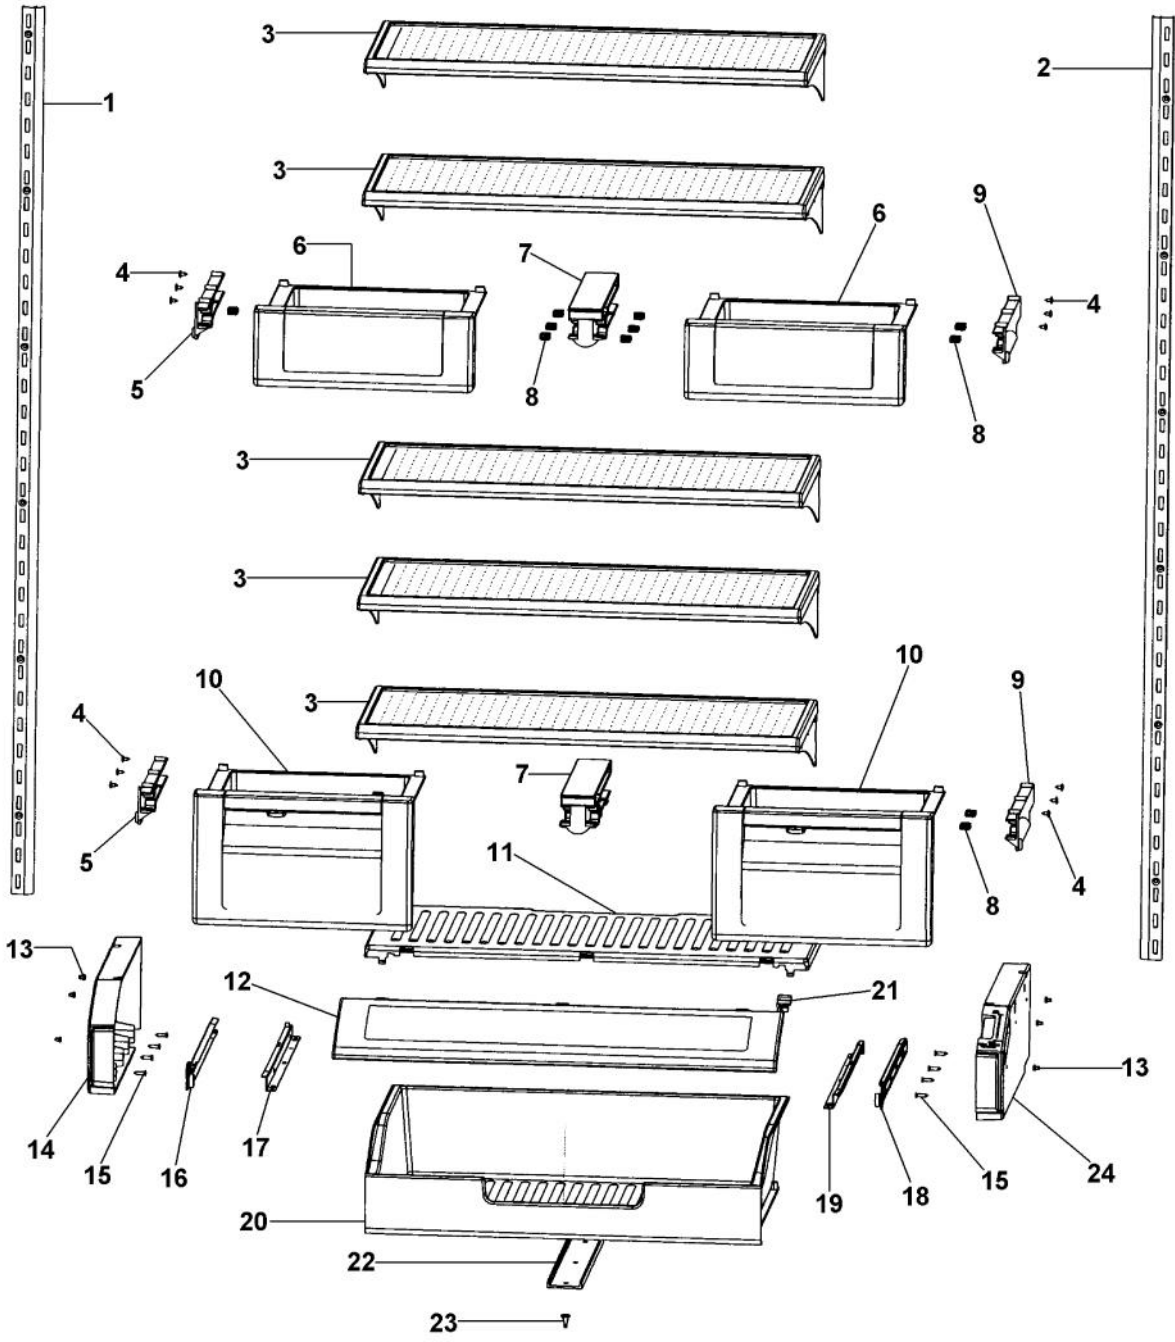

Ref #	Part Number	Qty.	Description
1	PM910189		SHELF WIRE FZ
2	M0211021		SCREW-SM
3	12258501		SUPPORT-SHELF
4	PK930079		SHELF COVER SXS 48 FZ
5	K2096494		BRACKET, ICE MAKER
6	M0224416		SCREW-SM
7	G50911858		ICE MAKER ASM, SXS ND, AF
NI	D7873501		WIRE-IM SHUTOFF BLU
8	M0238616		SCREW-SM
9	C9097183WH		SUPPORT IM ND SXS 48 WH
10	PK930076		ICE PAN ASM SXS 48
11	A3127415		EXT-FILL TUBE
12	PM910190		BASKET ASM FZ
13	PK930075		GLIDE SXS 48 FZ L
14	PK930074		GLIDE SXS 48 FZ R
15	PK930073		CLOSEOUT SIDE SXS 48 FZ L
16	V12304301		CLOSEOUT-FZ SIDE NO.
17	12064701		PAD-GLIDE V12064701

Ref #	Part Number	Qty.	Description
1	PK920023		LADDER FF L
2	PK920024		LADDER FF R
3	PM010529		SHELF ASM GLASS 30 AR 48 FF
4	M0210417		SCREW, SS SM
5	V12064501		GLIDE, LH CRISPER
6	V12183901		DAIRY DRAWER ASSY 48/48D
7	V12064601		GLIDE-CTR CRISPER NO.
8	12064701		PAD-GLIDE V12064701
9	V12064502		GLIDE, RH CRISPER
10	V12144302		CRISPER PAN ASSY 48/48 DISP
11	PK930044		SUB TO 000485-000 - DELI TOP SXS
NI	12486202		CLIP-DELI TOP 36 REPL V12486201
12	V12223208		SUB TO - 000485-000 DELI LID ASSY 48/48D
13	PD920162		SCR 8-16 PLASTITE PNP 1/4 S
14	PK930087		SUPPORT DRAWER SXS 48 L
15	M02103503		SCREW, SM
16	12073901		GLIDE-L SUPPORT V12073901
17	12073902		GLIDE-L DRAWER V12073902 -
18	12073903		GLIDE-R SUPPORT V12073903
19	12073904		GLIDE-R DRAWER V12073904
20	V12073304		DRAWER-DELI 48/48DISP
21	V12073401		KNOB-DELI CONT
NI	V12073601		SLIDE-DELI CONT
NI	V12231201		COVER-AIR CONTROL
22	12118901		TRACK-DELI DRAWER
23	M0581001		GROMMET-SCREW
24	V12073003		SUPPORT-R DRAWER NO.
NI	PM910332		ACCESORY ASSY