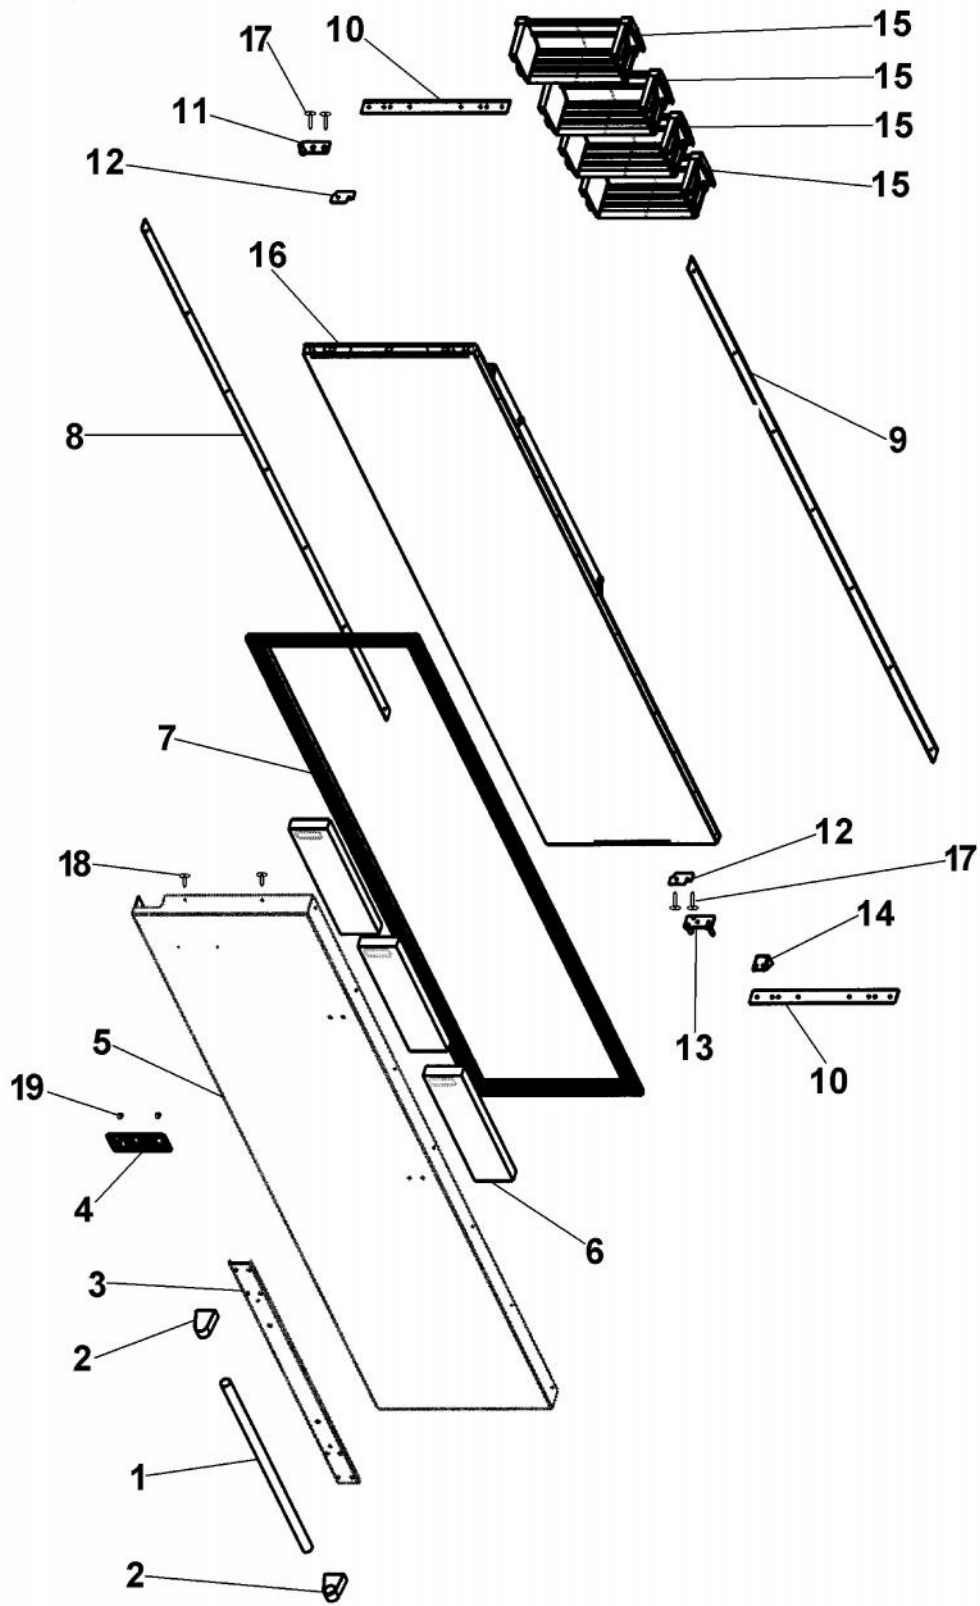

Ref #	Part Number	Qty.	Description
1	G90910012BK		AIR DUCT WELD ASM COMPLETE 48
2	B2099021		LOUVER TOP 48 PRO
3	B2099022		LOUVER MID 48 PRO
4	B20910087		LOUVER BOTTOM SXS 48 PRO
5	B20911817		GRILLE ENDCAP PRO R
6	B20911816		GRILLE ENDCAP PRO L
7	B2096962		BRACKET-LOUVER SUP
8	B2096961		BRACKET-LOUVER
9	M0220417		SCREW-TC
NI	G32910013		GRILLE ASM SXS 48 PRO (BEFORE 1/12/05)