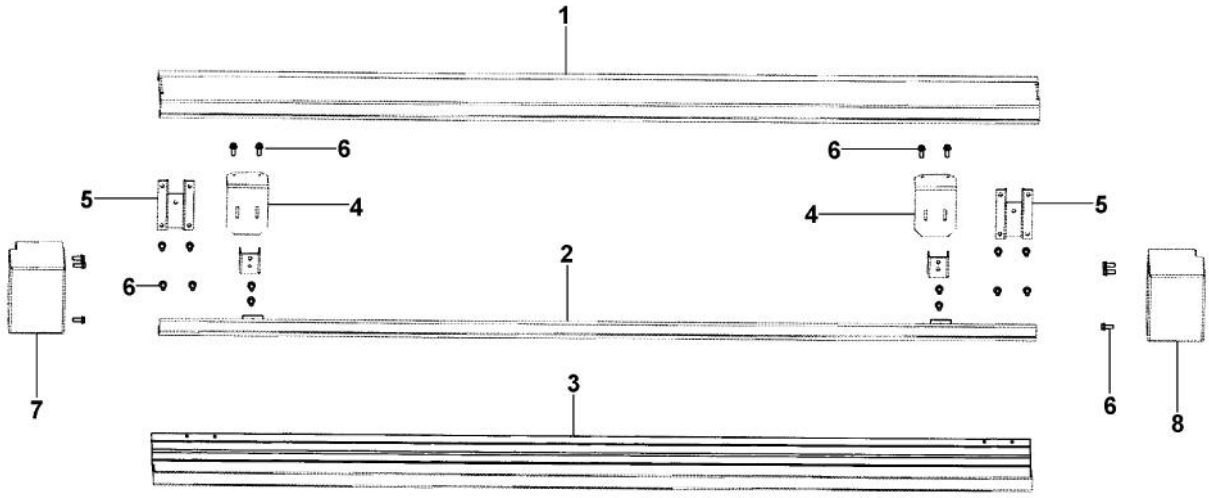

Ref #	Part Number	Qty.	Description
1	B20913079		GRILLE LOUVER TOP SXS 48 PRO
2	B20913081		GRILLE LOUVER MIDDLE SXS 48 PRO
3	B20913083		GRILLE LOUVER BOTTOM SXS 48 PRO
4	B2096962		BRACKET-LOUVER SUP
5	K20912362		BRACKET GRILLE
6	M0220417		SCREW-TC
7	B20911816		GRILLE ENDCAP PRO L
8	B20911817		GRILLE ENDCAP PRO R
NI	G32912578		GRILLE ASM SXS 48 PRO (ON OR AFTER 1/12/05