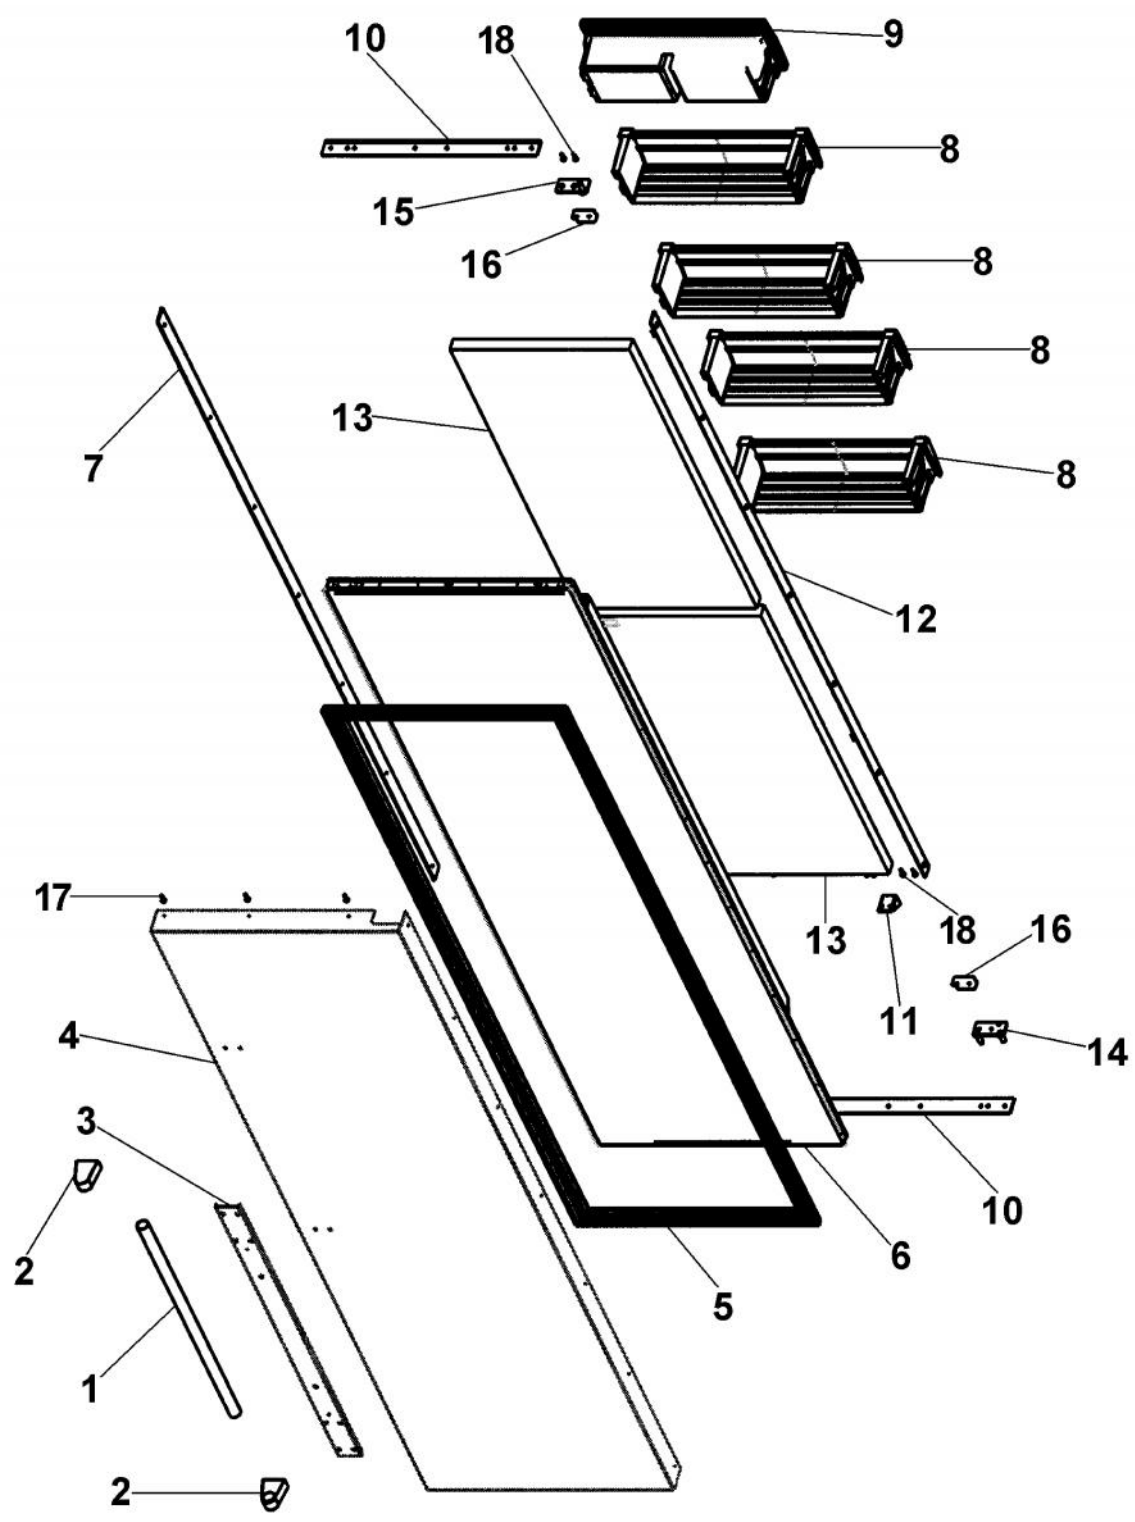

Ref #	Part Number	Qty.	Description
1	PE930101		VCSB482 HANDLE -(12466403)
	PE030173PVD		BRASS HANDLE
2	PE030001		BRACKET, DOOR, HANDLE
	PE030001PVD		END CAP DOOR HANDLE XBR
3	K2097526		BRACKET - HANDLE SUPPORT
4	PE010030		LOGO, 6, PRO, BK
	PE010068		LOGO, 6, PRO, BK/BR
	PE010031		LOGO 6 (VGRC) XBK/WHX
	PE010076		LOGO 6 (VGRC) XBR/WHX
5	B20910040		DOOR SKIN SXS 48 FZ PRO SS
	C90910040BK		DOOR SKIN SXS 48 FZ PRO BK
	L20910040WH		DOOR SKIN SXS 48 FZ PRO WH
	C90910040AL		DOOR SKIN SXS 48 FZ PRO AL
	C90910040BT		DOOR SKIN SXS 48 FZ PRO BT
	C90910040BU		DOOR SKIN SXS 48 FZ PRO BU
	C90910040CB		DOOR SKIN SXS 48 FZ PRO CB
	C90910040EP		DOOR SKIN SXS 48 FZ PRO EP
	C90910040FG		DOOR SKIN SXS 48 FZ PRO FG
	C90910040GG		DOOR SKIN SXS 48 FZ PRO GG
	C90910040LE		DOOR SKIN SXS 48 FZ PRO LE
	C90910040MJ		DOOR SKIN SXS 48 FZ PRO MJ
	C90910040SG		DOOR SKIN SXS 48 FZ PRO SG
	C90910040VB		DOOR SKIN SXS 48 FZ PRO VB
6	PM910332		ACCESORY ASSY
7	PB970186		GASKET FREEZER DOOR
8	PD940087		SPACER DOOR SKIN-HINGE SIDE (75.1)
9	PE940176		TRIM - DOOR SXS PRO SIDES
10	PK930269		DOOR TRIM BULL NOSE SXS 48 FZ
11	PC920132		PIVOT PLATE ASSY - LH
12	PD940092		SPACER - DOOR HINGE
13	PC920147		PIVOT PLATE ASSY - WC LH BOT
14	PD950007		STRIKER SWITCH
15	G5098676		DOORBIN ASM SXS 42 & 48 FZ
16	G50910036		DOOR ASM SXS 48 FZ
17	PD920174		10-32 TORX HEAD SCREW
18	M0210458		SCREW-SM
19	PD030006		CAPPED WASHER PAL NUT