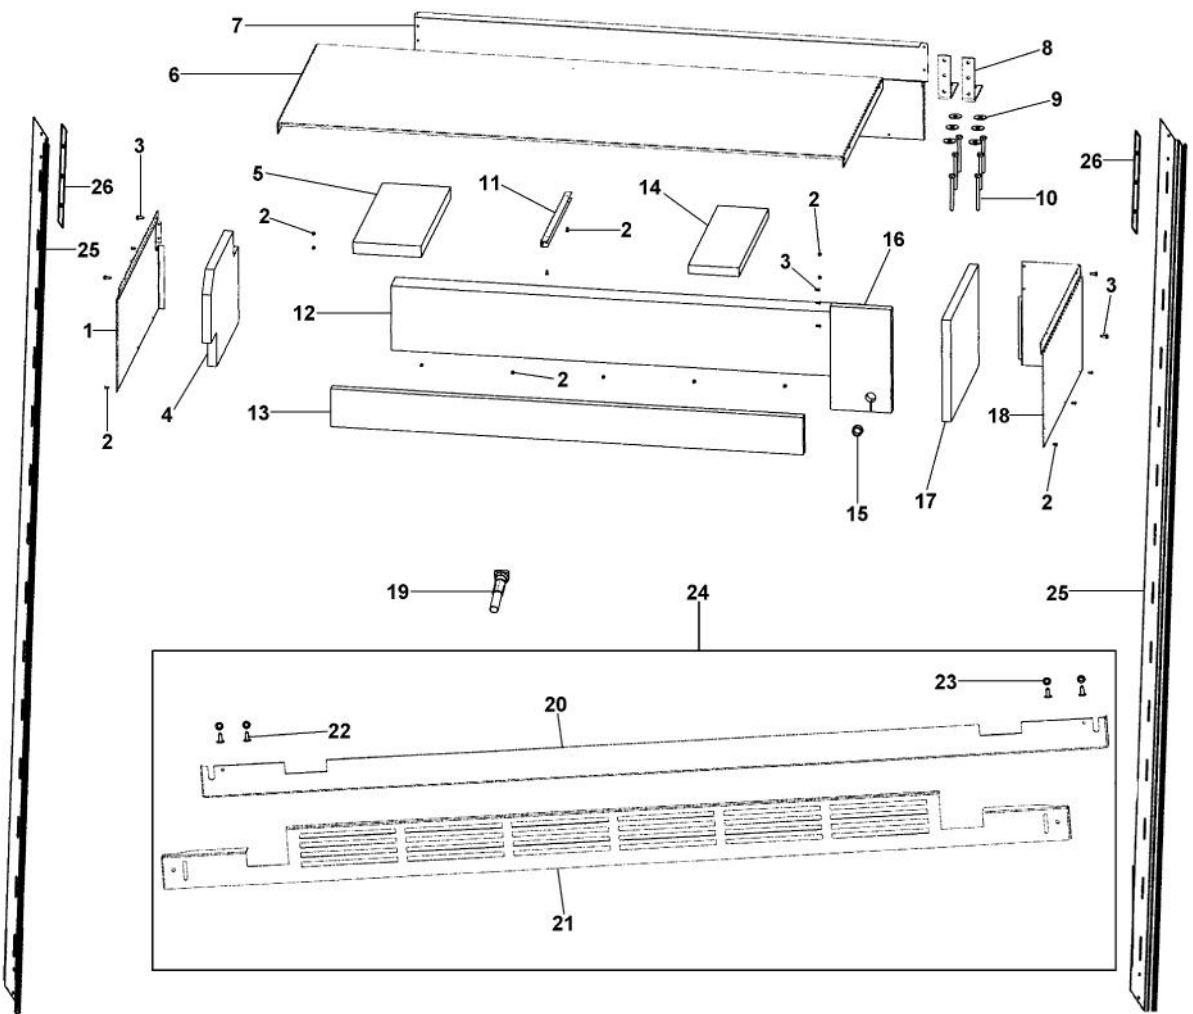

Ref #	Part Number	Qty.	Description
1	K2099460		MC SIDE L
2	A4539601		SUB TO PC040010 - RIVET-POP VA4539601
3	M0238616		SCREW-SM
4	12074601		INSUL-L MC CVR V12074601
5	12074704		INSUL-MC CVR
6	K20910007		MC TOP SXS 48
7	K20910008		MC BACK SXS 48
8	PK910089		BRACKET, ANTI - TIP
9	M0270510		WASHER
10	M0223509		SCREW-LAG
11	K2099455		SUPPORT MC Z
12	PB970174		INSUL MC BACK SXS 48 LOWER
13	PB970173		INSUL MC BACK SXS 48 UPPER
14	12074701		INSUL-MC CVR V12074701
15	A4554806		BUSHING-SNAP VA4554806
16	PB970171		MC INSULATION - BACK SIDE
17	12074702		INSUL-R MC CVR V12074702
18	K2099459		MC SIDE R
19	G5096419		FILL TUBE ASSY 10942511
20	C90910006BK		GRILLE TOE SOLID 48
21	C90910004BK		GRILLE TOE VENTED
22	M0210443		SCREW-E SM
23	4037P01		NYLON WASHER
24	G50910002		GRILLE TOE ASM COMPLETE SXS 48
25	PK910123		SIDE TRIM - PRO
	C9308011BR		CABINET SIDE TRIM - BR
26	12135402		SHIM-CAB TRIM