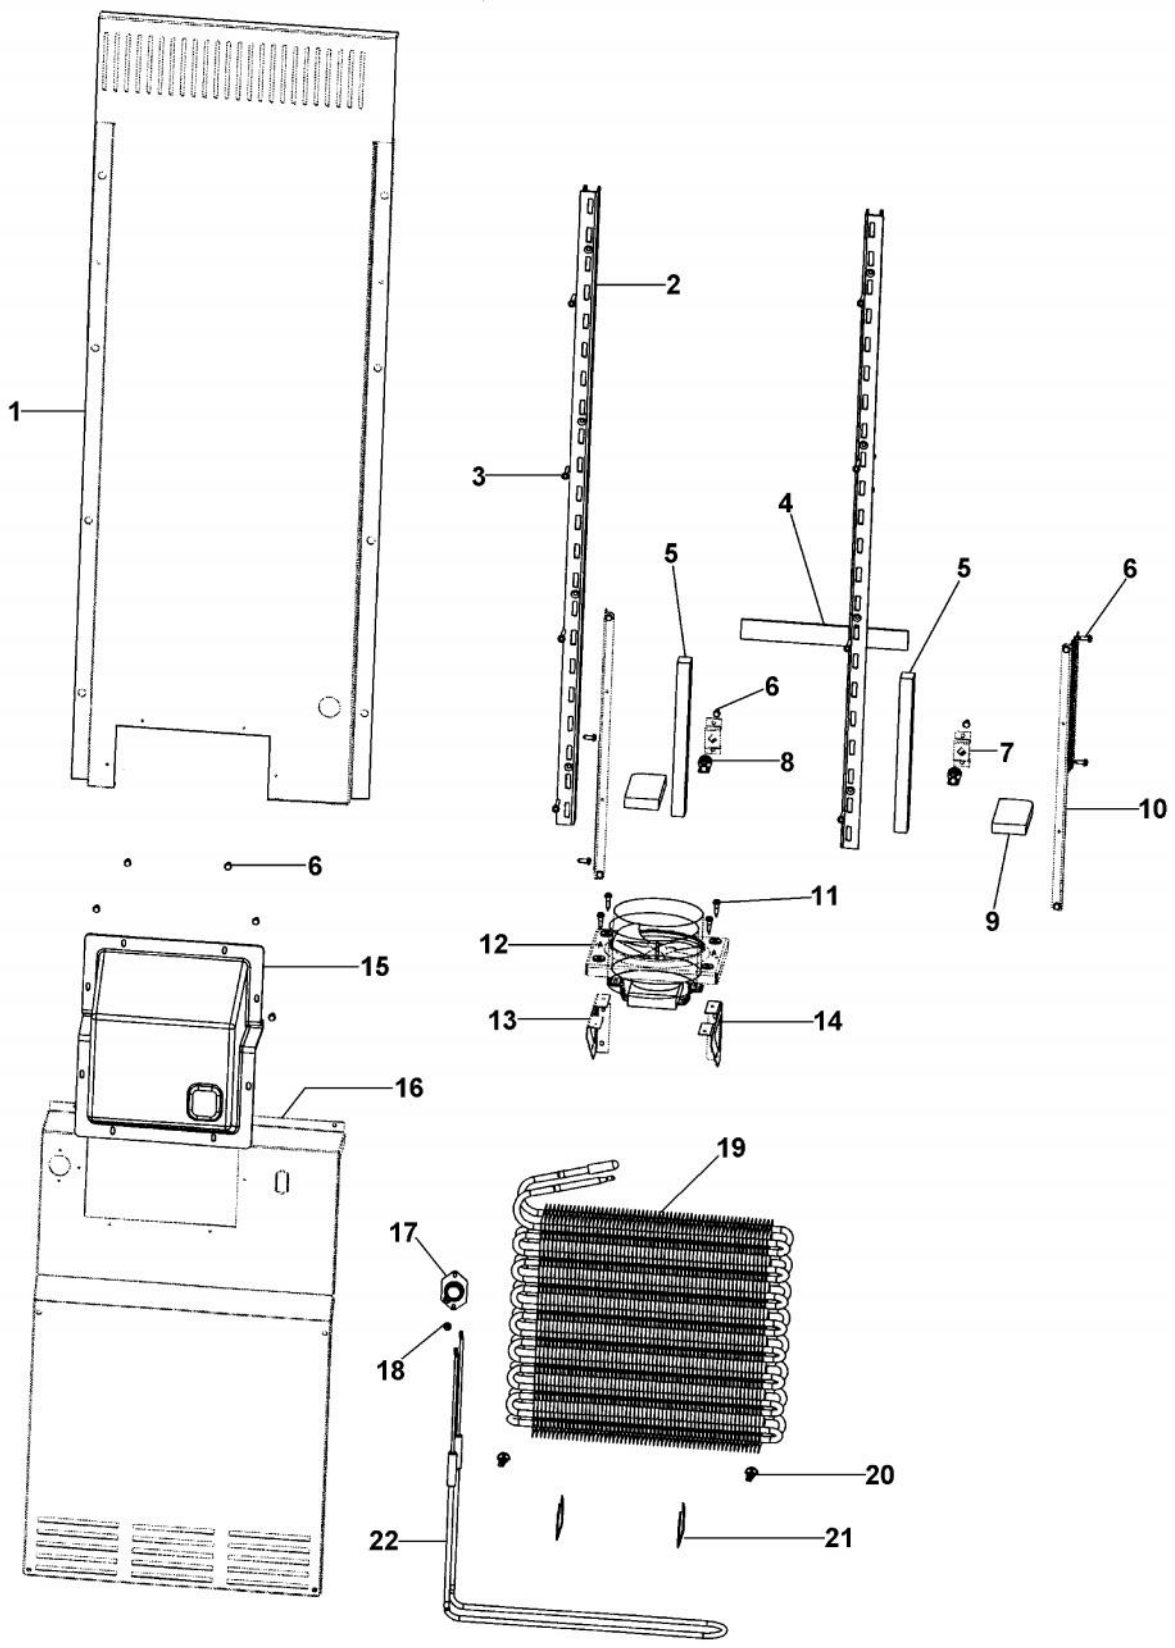

Ref #	Part Number	Qty.	Description
1	PM910189		SHELF WIRE FZ
2	M0211021		SCREW-SM
3	12258501		SUPPORT-SHELF
4	PK930079		SHELF COVER SXS 48 FZ
5	K2096494		BRACKET, ICE MAKER
6	M0224416		SCREW-SM
7	G50911858		ICE MAKER ASM, SXS ND, AF
NI	D7873501		WIRE-IM SHUTOFF BLU
8	M0238616		SCREW-SM
9	C9097183WH		SUPPORT IM ND SXS 48 WH
10	PK930076		ICE PAN ASM SXS 48
11	A3127415		EXT-FILL TUBE
12	PM910190		BASKET ASM FZ
13	PK930075		GLIDE SXS 48 FZ L
14	PK930074		GLIDE SXS 48 FZ R
15	PK930073		CLOSEOUT SIDE SXS 48 FZ L
16	V12304301		CLOSEOUT-FZ SIDE NO.
17	12064701		PAD-GLIDE V12064701

Ref #	Part Number	Qty.	Description
1	PK920023		LADDER FF L
2	PK920024		LADDER FF R
3	PM010529		SHELF ASM GLASS 30 AR 48 FF
4	M0210417		SCREW, SS SM
5	V12064501		GLIDE, LH CRISPER
6	V12183901		DAIRY DRAWER ASSY 48/48D
7	V12064601		GLIDE-CTR CRISPER NO.
8	12064701		PAD-GLIDE V12064701
9	V12064502		GLIDE, RH CRISPER
10	V12144302		CRISPER PAN ASSY 48/48 DISP
11	PK930044		SUB TO 000485-000 - DELI TOP SXS
NI	12486202		CLIP-DELI TOP 36 REPL V12486201
12	V12223208		SUB TO - 000485-000 DELI LID ASSY 48/48D
13	PD920162		SCR 8-16 PLASTITE PNP 1/4 S
14	PK930087		SUPPORT DRAWER SXS 48 L
15	M02103503		SCREW, SM
16	12073901		GLIDE-L SUPPORT V12073901
17	12073902		GLIDE-L DRAWER V12073902 -
18	12073903		GLIDE-R SUPPORT V12073903
19	12073904		GLIDE-R DRAWER V12073904
20	V12073304		DRAWER-DELI 48/48DISP
21	V12073401		KNOB-DELI CONT
NI	V12073601		SLIDE-DELI CONT
NI	V12231201		COVER-AIR CONTROL
22	12118901		TRACK-DELI DRAWER
23	M0581001		GROMMET-SCREW
24	V12073003		SUPPORT-R DRAWER NO.
NI	PM910332		ACCESORY ASSY