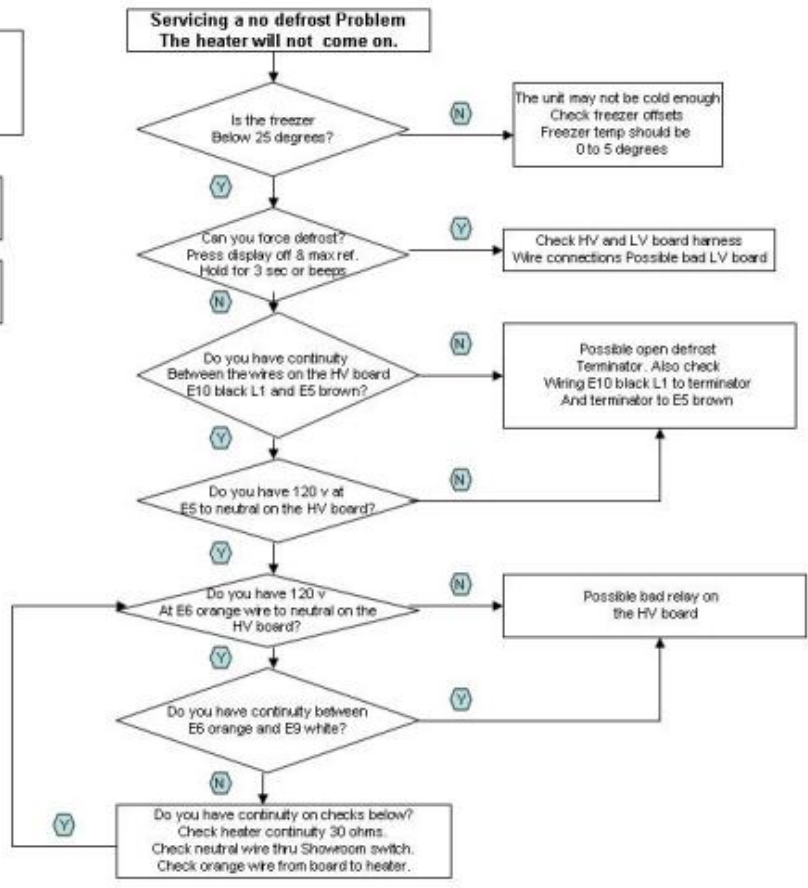

Ref #	Part Number	Qty.	Description
1	PE930101		VCSB482 HANDLE -(12466403)
	PE030173PVD		BRASS HANDLE
2	PE030001		BRACKET, DOOR, HANDLE
	PE030001PVD		END CAP DOOR HANDLE XBR
3	K2097526		BRACKET - HANDLE SUPPORT
4	B20910039		DOOR SKIN SXS 48 FF PRO
	L20910039WH		DOOR SKIN SXS 48 FF PRO WH
	C90910039BK		DOOR SKIN SXS 48 FF PRO BK
	C90910039AL		DOOR SKIN SXS 48FF PRO AL
	C90910039BT		DOOR SKIN SXS 48 FF PRO BT
	C90910039BU		DOOR SKIN SXS 48 FF PRO BU
	C90910039CB		DOOR SKIN SXS 48 FF PRO CB
	C90910039EP		DOOR SKIN SXS 48 FF PRO EP
	C90910039FG		DOOR SKIN SXS 48 FF PRO FG
	C90910039GG		DOOR SKIN SXS 48 FF PRO GG
	C90910039LE		DOOR SKIN SXS 48 FF PRO LE
	C90910039MJ		DOOR SKIN SXS 48 FF PRO MJ
	C90910039SG		DOOR SKIN SXS 48 FF PRO SG
	C90910039VB		DOOR SKIN SXS 48 FF PRO VB
5	PB970185		GASKET, REFRIGERATOR DOOR
6	G50910035		DOOR ASM SXS 48 FF
7	PE940176		TRIM - DOOR SXS PRO SIDES
8	G5099291		DOOR BIN ASM SXS 48 FF AND 30 AR
9	V12203602		DAIRY MODULE ASM
10	PK930270		DOOR TRIM BULL NOSE SXS 48 FF
11	PD950007		STRIKER SWITCH
12	PD940087		SPACER DOOR SKIN-HINGE SIDE (75.1)
13	PM910333		BLOCK EPS DOOR SKIN SXS 42 FF
14	PC920146		PIVOT PLATE ASSY - WC RH BOT
15	PC920133		PIVOT PLATE ASSY - RH
16	PD940092		SPACER - DOOR HINGE
17	M0210458		SCREW-SM
18	PD920174		10-32 TORX HEAD SCREW

Refrigeration

You must have a voltmeter that has ohm readings.

Do continuity checks with **power off**