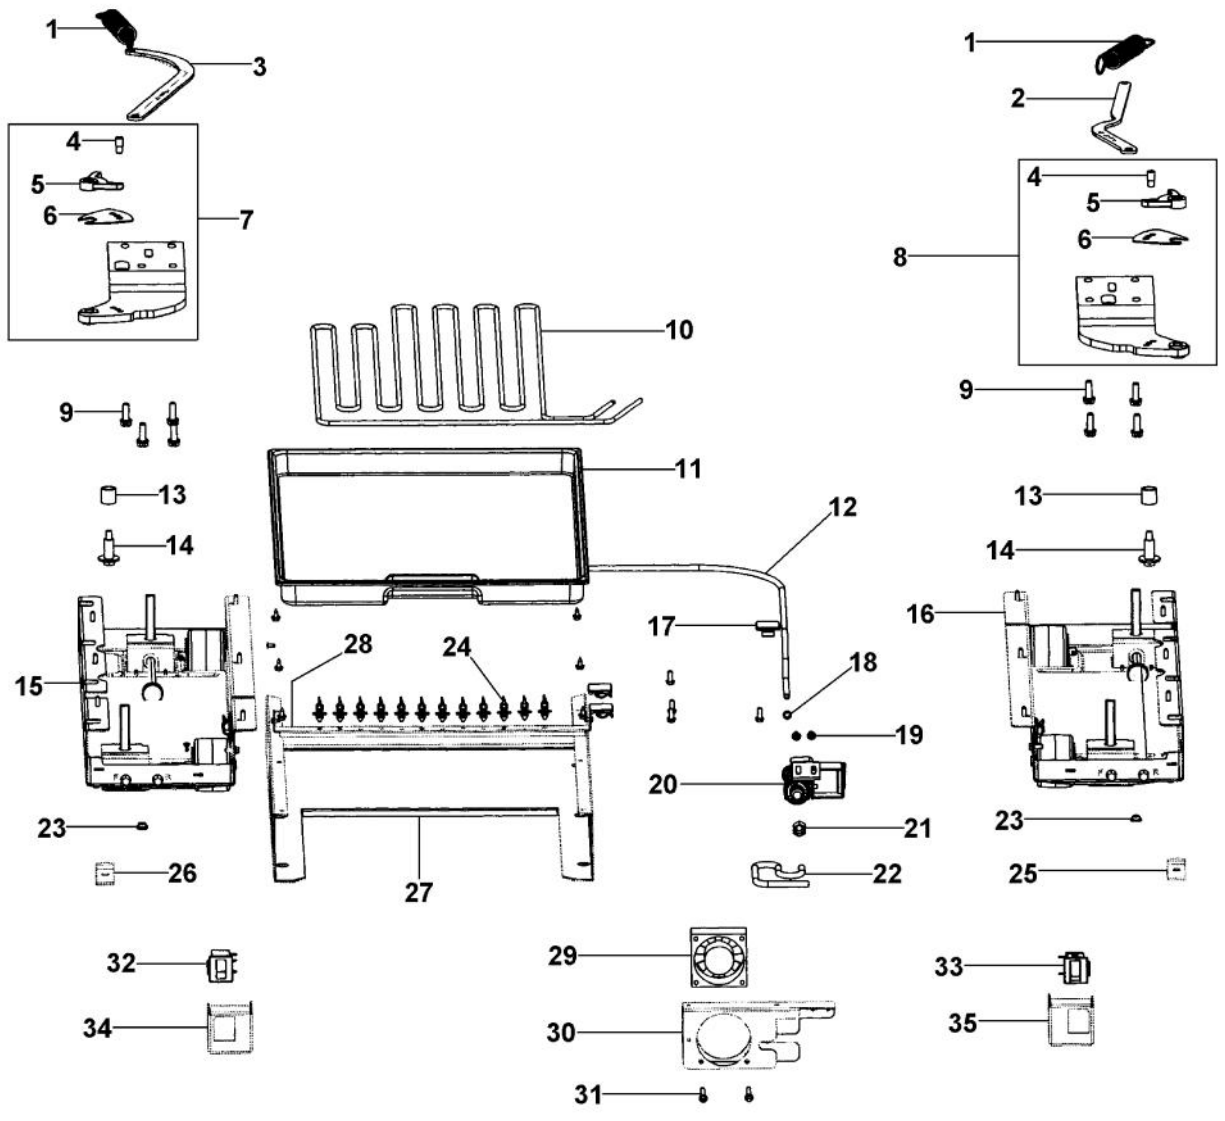

Ref #	Part Number	Qty.	Description
1	PC910015		SPRING EXTENSION
2	PC920166		BAR-WC BOT HINGE RH
3	PC920149		BAR-WC BOT HINGE LH
4	PC920145		PIN - DOOR STOP
5	PD940091		BUSHING - DOOR STOP
6	PC920144		PLATE - WC DOOR SHIM
7	G3298649		HINGE ASM COMPLETE LL
8	G3298648		HINGE ASM COMPLETE LR
9	PD940088		SCREW, 1/4 X 20 HEX WASHER SERRATED
10	F2099467		SXS SERPENTINE
11	PK930348		PAN DRAIN (AFTER 2/23/05)
	12071301		PAN-DRAIN (NON-ANTIMICROBIAL) (BEFORE 2/23/05)
12	B5705313		TUBE-PLASTIC NO.
13	PD940107		ROUND SPRING SPACER
14	M0221523		SCREW - SHLDR
15	PM910399		LEVELER MODULE L
16	PM910398		LEVELER ASSEMBLY - R
17	M0104106		CLIP-CORD VM0104106
18	PM910498		SLEEVE COMPRESSION 1/4
19	M0220417		SCREW-TC
20	PA970012		SINGLE WATER VALVE
21	PD930135		NUT COMPRESSION 1/4
22	PB920202		TUBE WATER VALVE
23	PD940094		BUSHING
24	PD030146		STAND OFF LOCK CLIP
25	K2098044		BRKT GRILLE SUPPORT
26	K2098096		BRKT GRILLE SUPPORT
27	K20911386		RAIL SHIELD BOTTOM
28	K20913040		BRACKET, CONDENSATE SUPPORT
29	12075003		MOTOR-REF FAN
30	K2099464		BRACKET FAN & VALVE
31	M0218137		SCREW-SM
32	PE950146		SWITCH SPDT BLACK
33	PE950147		SWITCH SPST NC BLACK
34	C9098045BK		BASE GRILLE SWITCH MOUNT - LH
35	C9098046BK		BASE GRILLE SWITCH MOUNT - RH