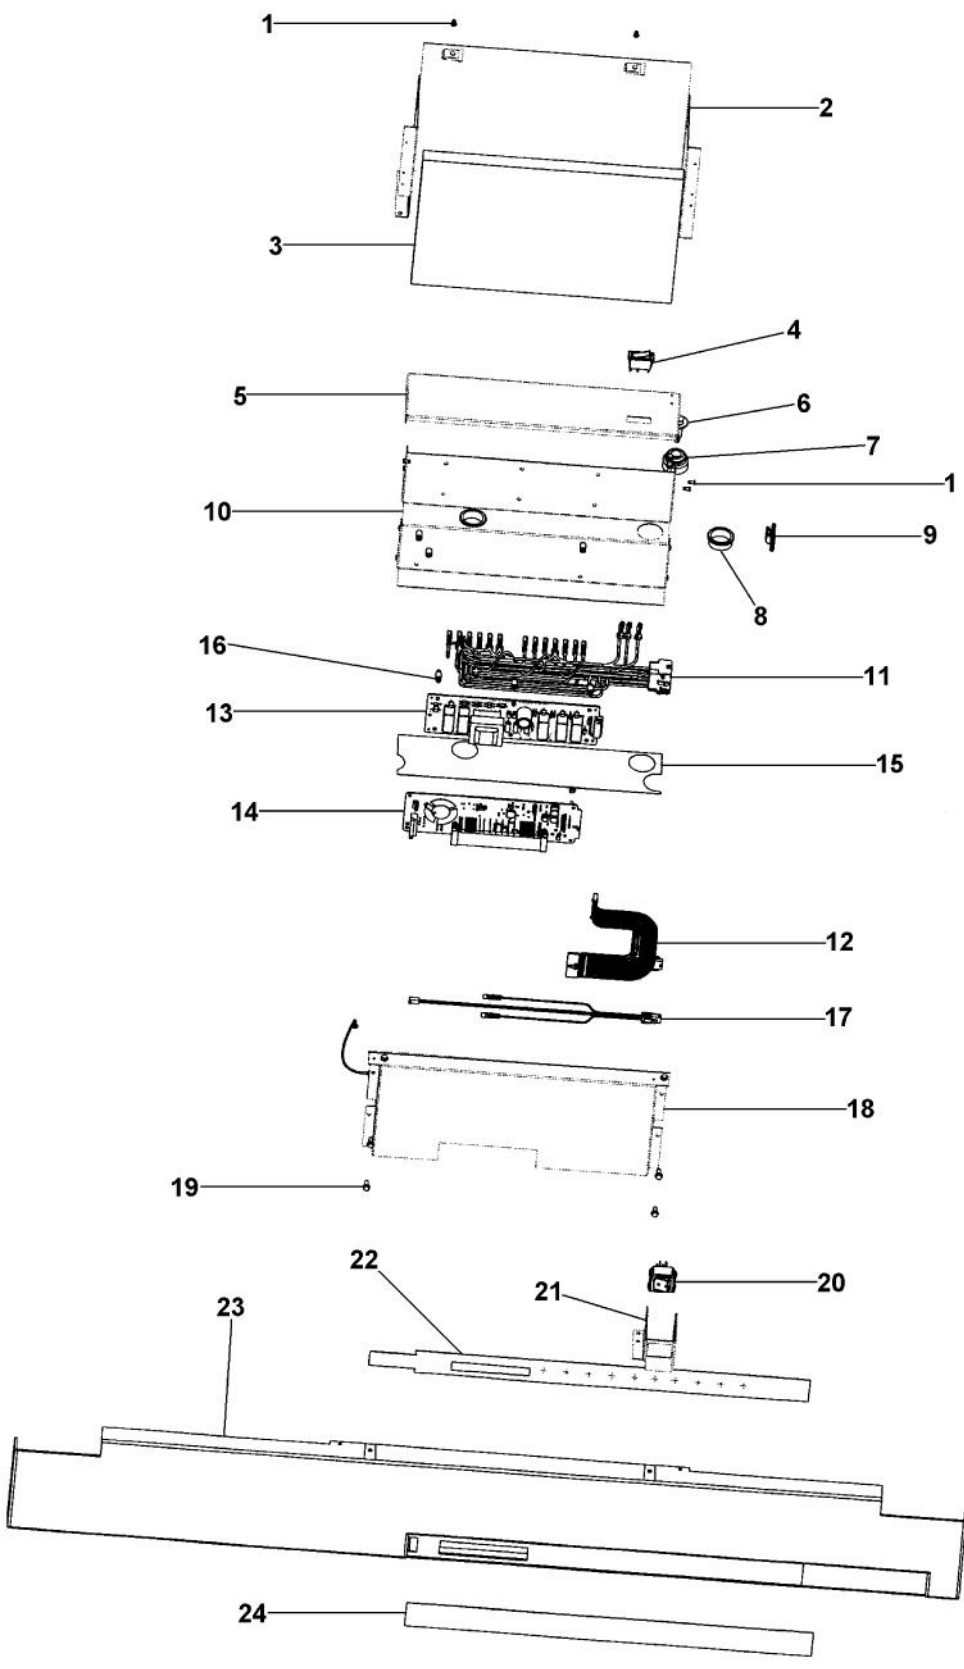

Ref #	Part Number	Qty.	Description
1	A4539601		SUB TO PC040010 - RIVET-POP VA4539601
2	K2099402		CONTROL BOX
3	12074703		INSUL-CONT BOX V12074703
4	PE950150		SPDT ROCKER SW. W/LEGEND
5	K20910062		CONTROL BOX TOP
6	M0238846		SCREW-SHLDR
7	10835901		GROMMET RUBBER V10835901
8	A4554817		BUSHING-SNAP VA4554817
9	M0104106		CLIP-CORD VM0104106
10	K20910060		BRACKET - PC
11	PE970465		HARNESS HIGH VOLT
12	PE970464		HARNESS LOW VOLT
13	PE970463		POWER CONTROL BOARD
14	PE970603		LOW VOLTAGE BOARD
	G50911825		LOW VOLT BOARD KIT (G SERIES)
15	PM910325		FILM PROTECTIVE
16	M0585504		SUPPORT
17	PE970609		HARNESS CONTROL BOARD
18	K20910061		CONTROL BOX FRONT
19	M0238616		SCREW-SM
20	PE950149		SWITCH POWER
21	K2098654		BRACKET SWITCH POWER
22	12235201		SWITCH-KEYBOARD
23	PK930248		COVER PANEL 48 SXS
24	PE980002		SUB TO PE950172 - OVERLAY KEYBOARD SXS 48
NI	10916507		TUBE-PROCESS GRN