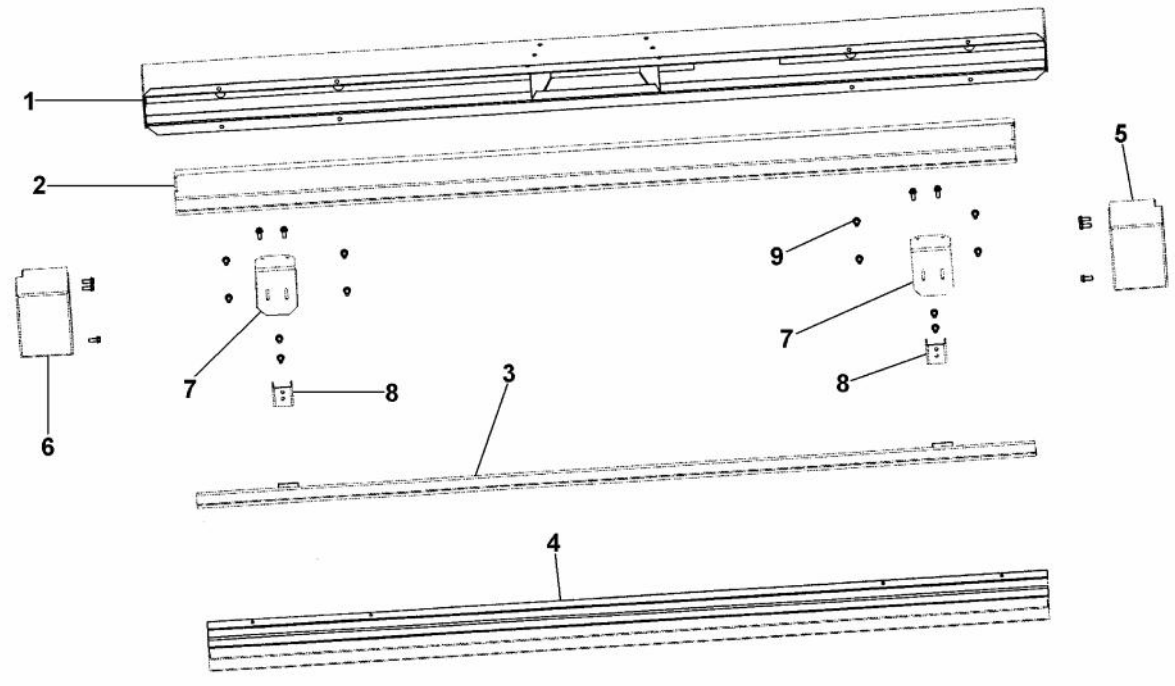

Ref #	Part Number	Qty.	Description
1	B20913079		GRILLE LOUVER TOP SXS 48 PRO
2	B20913081		GRILLE LOUVER MIDDLE SXS 48 PRO
3	B20913083		GRILLE LOUVER BOTTOM SXS 48 PRO
4	B2096962		BRACKET-LOUVER SUP
5	K20912362		BRACKET GRILLE
6	M0220417		SCREW-TC
7	B20911816		GRILLE ENDCAP PRO L
8	B20911817		GRILLE ENDCAP PRO R
NI	G32912578		GRILLE ASM SXS 48 PRO (ON OR AFTER 1/12/05