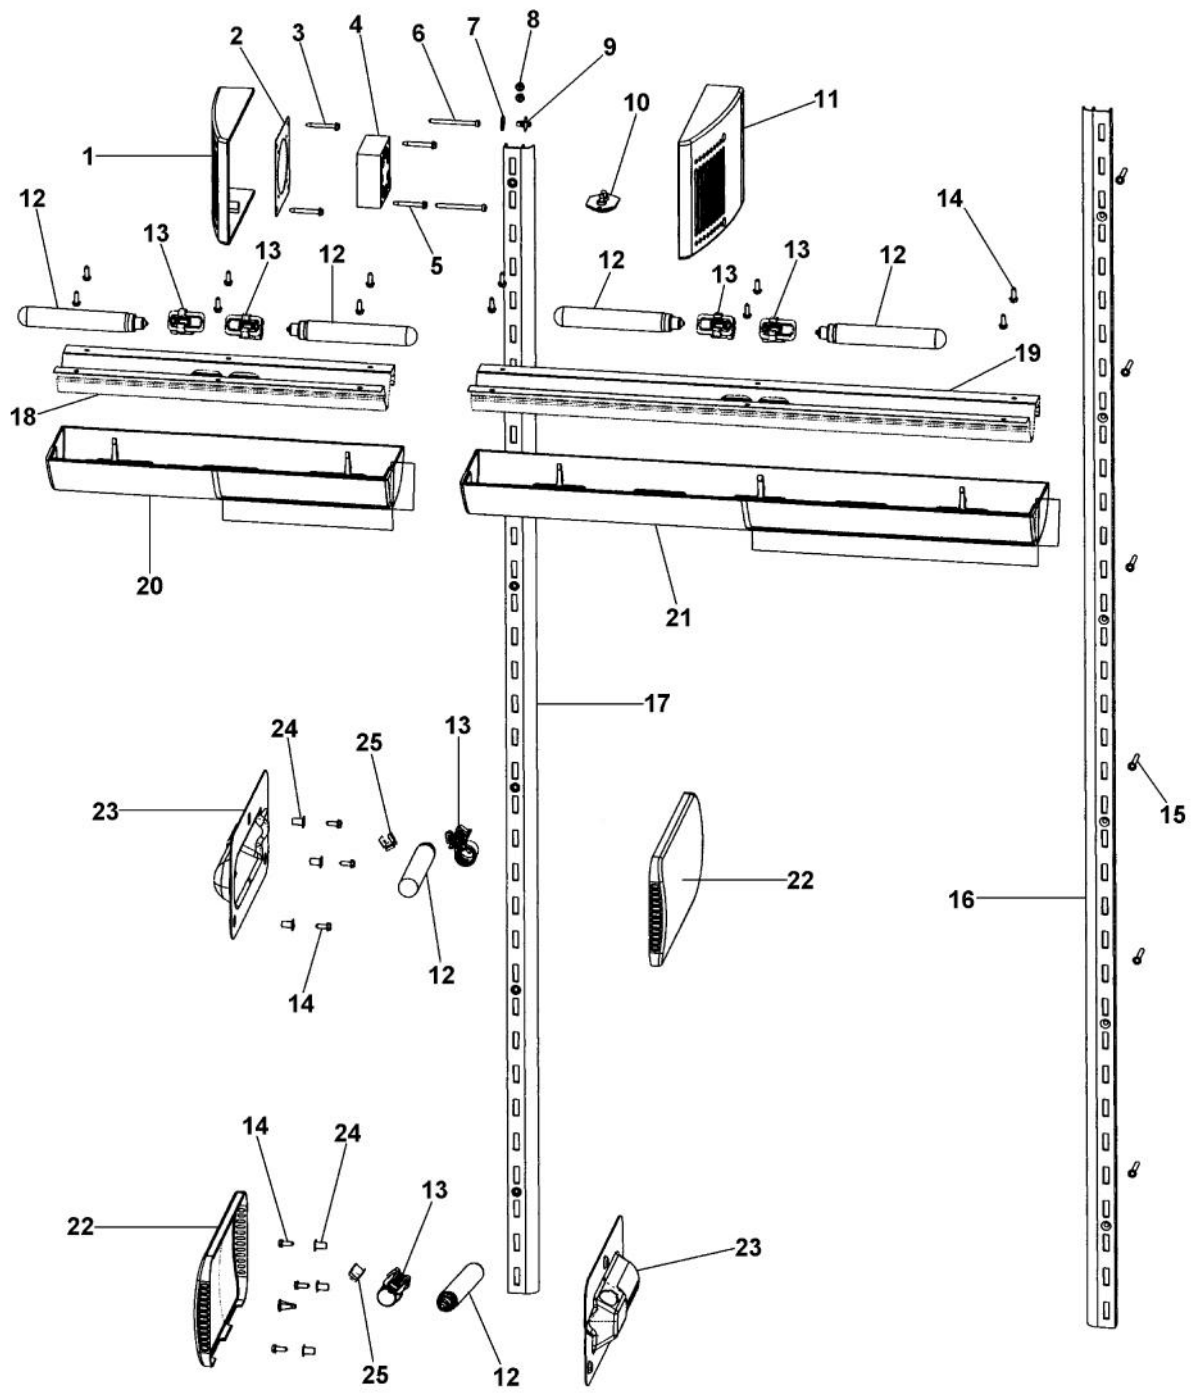

Ref #	Part Number	Qty.	Description
1	PK930086		COVER FAN SXS 48 FZ
2	K2096475		PLATE-FAN MNT 12404701
3	PD020188		SCR 8-18 BT HXWS 1 1/2
4	12075003		MOTOR-REF FAN
5	M0218136		SCREW-SM
6	M0221913		SCREW-SM
7	M0270528		WASHER
8	M0232903		SCREW-SE
9	12102501		RET-HARNESS
10	C8983701		THERMISTOR
11	PK930085		COVER FAN SXS 48 FF
12	A3079001		LAMP - 40W
13	PE950125		LIGHT SOCKET
14	M0238616		SCREW-SM
15	M0238535		SCREW-SM
16	PK920024		LADDER FF R
17	PK920023		LADDER FF L
18	L2099475		BRACKET LIGHT SXS FZ
19	L2099492		BRACKET LIGHT SXS 48 FF
20	PK930116		COVER LIGHT ASM SXS 42 FZ
21	PK930268		COVER LIGHT ASM AF AR 30 SXS 48 FF
22	PK930346		COVER LIGHT
23	10270203		HOUSING-LIGHT V10270203
24	M0580007		GROMMET-SCREW
25	B5733302		CLIP-GROUND