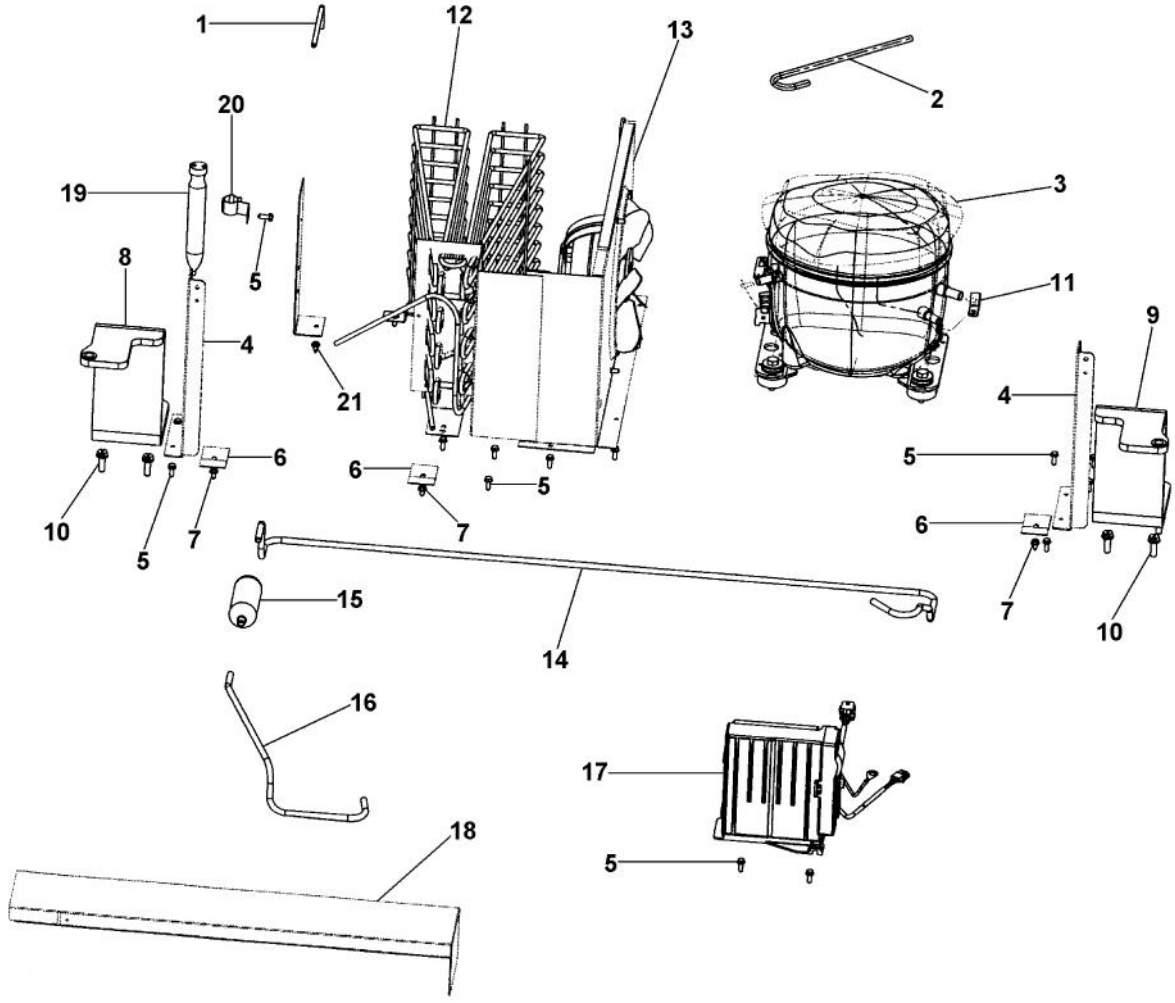

Ref #	Part Number	Qty.	Description
1	F2096504		TUBE-DRIER EXT
2	F2096507		TUBE-PROCESS GRN
3	G5097976		COMPRESSOR ASSEMBLY (363 AND 483)
4	K20912569		BRACKET GRILLE SUPPORT
5	M0238616		SCREW-SM
6	K2096943		PANEL BRACKET
7	M0211016		SCREW-SM
8	PC920204		HINGE ASM UL
9	PC920203		HINGE ASM UR
10	PD940088		SCREW, 1/4 X 20 HEX WASHER SERRATED
11	M0102303		CLAMP-TUBE VM0102303
12	PB920171		CONDENSER ASM
13	G5096494		COND. FAN ASSY
14	F2099443		TUBE DISCHARGE FORMED PRE ACCUM
15	PB920201		ACCUMULATOR
16	F2099444		TUBE DISCHARGE FORMED POST ACCUM
17	PE970449		INVERTER ASSEMBLY
18	K20912585		DIVERTER AIR HI SIDE SXS
19	10743201		DRIER, HI SIDE
20	10547001		CLIP-DRIER V10547001
21	M0232929		SCREW-SE