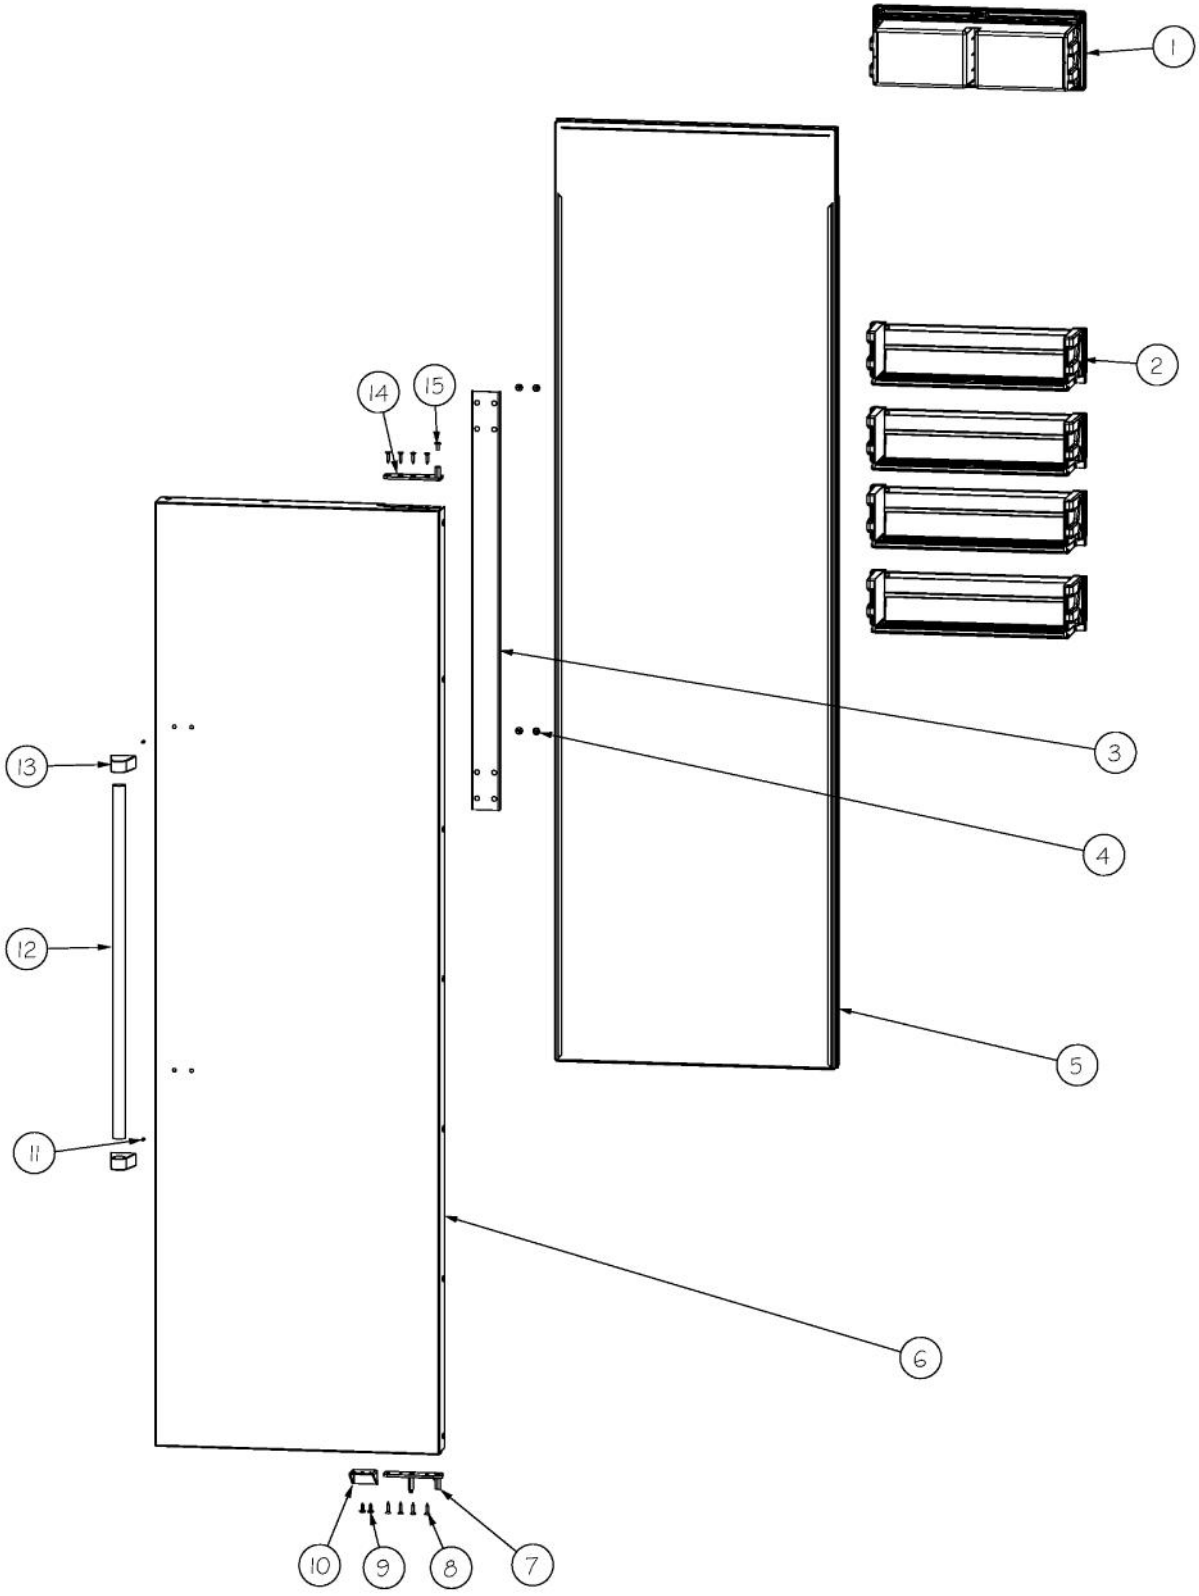

Ref #	Part Number	Qty.	Description
1	PB070355	6	INSULATION MC COVER
2	K2099458	1	MC TOP SXS 42
3	K2099461	1	MC BACK 42
4	PC040010	19	POP RIVET
5	K2099455	1	SUPPORT MC Z
6	G50915900	1	MC COVER BI 42
7	PB070360	2	INSULATION MC COVER
8	PB970171	1	MC INSULATION - BACK SIDE
9	K2099459	1	MC SIDE R
10	PD020194	40	SCREW-SM
11	A4554806	1	BUSHING-SNAP VA4554806
12	K20915675	2	BRACKET PSM
13	PD040157	4	BEARING SLEEVE
14	PK050004	2	BRACKET GRILLE
15	M0253916	8	SCREW-TF
16	003269-000	1	ENDCAP, PRO, RH, HINGE
17	003292-000	1	PLATE, BACK, GRILLE
18	003290-000	1	EXTRUSION, LOUVER, MIDDLE
19	003291-000	1	EXTRUSION, LOUVER, BOTTOM
20	003289-000	1	EXTRUSION, LOUVER, TOP
21	003274-000	1	ENDCAP, PRO, LH, HINGE
22	PD020233	1	SCR LAG 5/16-9 GX 5/16X7/16 WAF IHXW 3 S ZN
23	K2099460	1	MC SIDE L
NI	003293-000	1	GRILLE, ASM, 42 SXS