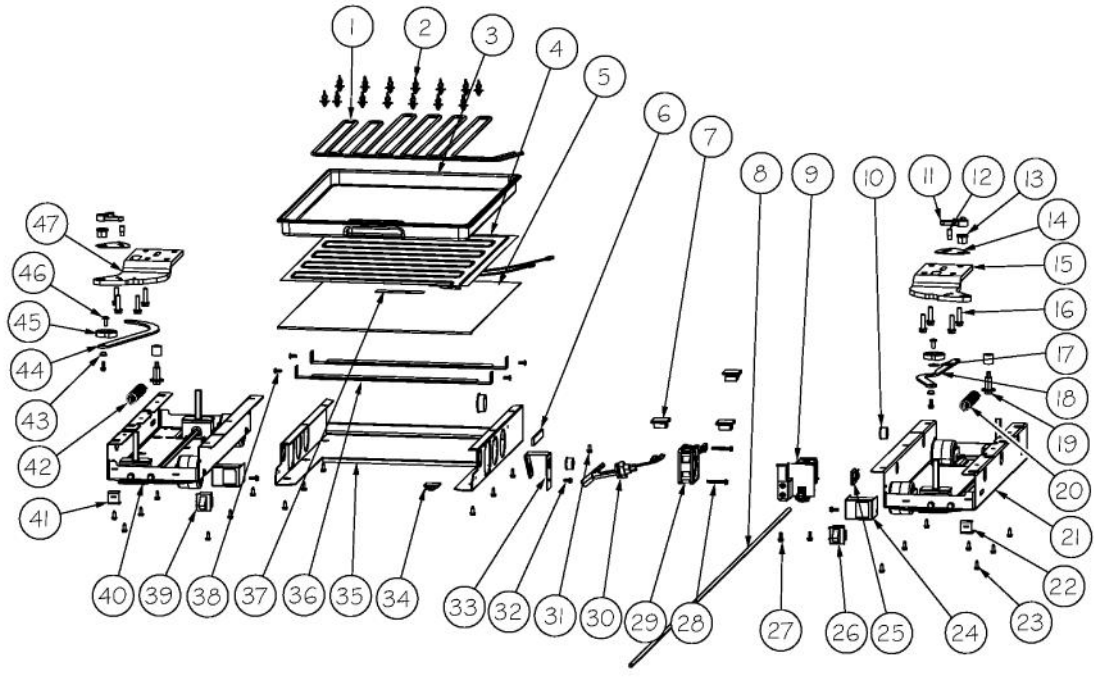

Ref #	Part Number	Qty.	Description
1	F20915693	1	SERPENTINE CONDENSER DRAIN ALL SXS'S
2	PD030146	14	STAND OFF LOCK CLIP
3	PK930348	1	PAN DRAIN
4	PE070707	1	PAN HEATER
5	L20914124	1	TRAY PAN HEATER
6	PF930654	1	LABEL CONDENSATE FAN SERVICE
7	M0104102	3	CLIP-CORD RED
8	PB020304	1	PLASTIC TUBING-IM WATERLINE NON DISP (SXS & AF)
9	G32913789	1	BRKT & VALVE H2O SNGL ASM
10	A4554806	2	BUSHING-SNAP VA4554806
11	PD940091	2	BUSHING - DOOR STOP
12	PC920145	2	PIN - DOOR STOP
13	PD940090	2	BUSHING - WC DOOR LEVEL
14	PC920144	2	PLATE - WC DOOR SHIM
15	PC920215	1	HINGE PLATE SXS LR
16	000570-000	8	HEX SCREW
17	PD940107	2	ROUND SPRING SPACER
18	PC920166	1	BAR-WC BOT HINGE RH
19	M0221523	2	SCREW - SHLDR
20	003867-000	1	SPRING EXTENSION
21	PM910398	1	LEVELER ASSEMBLY - R
22	K2098044	1	BRKT GRILLE SUPPORT
23	PD020194	20	SCREW-SM
24	014334-000	2	BRACKET,LT,SWITCH
25	M0104106	2	CLIP-CORD VM0104106
26	PE950147	1	SWITCH SPST NC BLACK
27	M0220417	8	SCREW-TC
28	PD020274	2	SCR SLTD HEX WSHR HD 8X1.250 BT
29	000731-000	1	AXIAL FAN
30	PE050248	1	FLOAT SWITCH HORIZONTAL
31	PD020010	1	10 X 3/8 GREEN GROUNDING SCREW
32	M0253916	1	SCREW-TF
33	B20915627	1	BRACKET HORIZ FLOAT SWITCH
34	M0104106	2	CLIP-CORD VM0104106
35	K20915952	1	SHIELD BOTTOM DRAIN
36	K20911831	2	BRACKET CONDENSATE SUPPORT
37	PF031267	1	LABEL HEATER PAN
38	PC040010	4	POP RIVET
39	PE950146	1	SWITCH SPDT BLACK
40	PM910399	1	LEVELER MODULE L
41	K2098096	1	BRKT GRILLE SUPPORT
42	PC910015	1	SPRING EXTENSION
43	PD940094	2	BUSHING
44	PC920149	1	BAR-WC BOT HINGE LH
45	PM010602	2	CAM DOOR ADJUSTMENT
46	PD020234	2	SCREW THP 10-32 X .500 SS BO
47	PC020289	1	HINGE PLATE LL
NI	A4554817	1	BUSHING-SNAP VA4554817