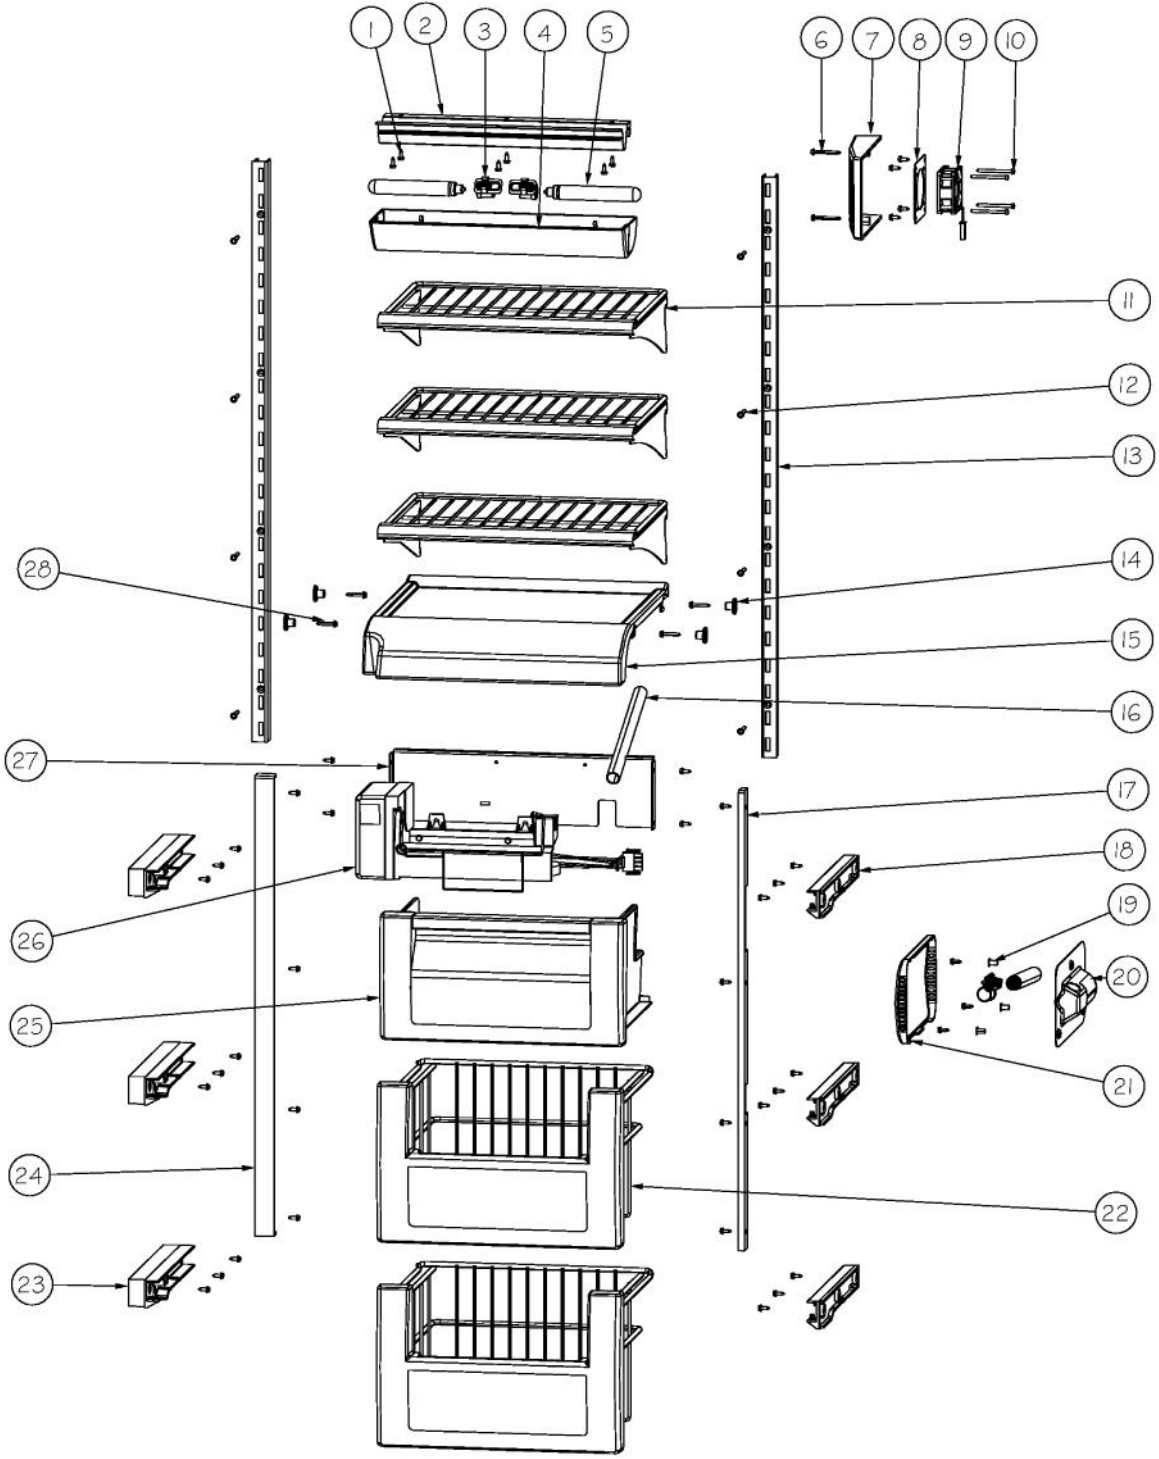

Ref #	Part Number	Qty.	Description
1	L2099474	1	BRACKET LIGHT SXS 42 FF
2	004528-000	3	LAMP, 40 WATT BLUE LIGHT
3	PE950125	3	LIGHT SOCKET
4	PD020195	24	SCR 8-18 X 5/8
5	PK930115	1	COVER LIGHT ASM SXS 42 FF
6	PM910350	3	SHELF ASM GLASS SXS 42 FF
7	M0238535	12	SCREW-SM
8	G5099426	1	SHELF & SLIDE ASM SXS 42
9	G32910068	1	DRAWER DELI & RAIL ASM SXS 42
10	PM910227	2	LADDER RS REF
11	G5099965	1	SHELF AND SLIDE ASM SXS 42
12	012809-000	1	PRODUCE DRAWER & RAIL ASM SXS 42
13	PK930171	1	DUCT MEAT SAVOR SXS 42 REAR
14	M0211021	3	SCREW-SM
15	PK930169	1	DUCT MEAT SAVOR SXS 42/48 R
16	PK930172	1	COVER CONTROL MEAT SAVOR
17	PK930168	1	DIAL CONTROL MEAT SAVOR
18	PM910334	1	ROLLER TENSION
19	PK930173	1	SUPPORT SLIDE MEAT SAVOR SXS 42/48 R
20	PK930114	1	DRAWER MEAT SAVOR SXS 42
21	PK930176	1	SUPPORT DRAWER MEAT SAVOR 42/48 L
22	PM910288	1	SLIDE MEAT SAVOR L
23	PK930174	1	SUPPORT SLIDE MEAT SAVOR SXS 42/48 L
24	PK930170	1	DUCT MEAT SAVOR SXS 42 L
25	PD920162	2	SCR 8-16 PLASTITE PNP 1/4 S
26	009913-000	1	MEAT SAVOR DOOR 42/42D
27	PK930120	1	SHELF MEAT SAVOR SXS 42
28	PK930346	1	COVER LIGHT
29	M0580007	3	GROMMET-SCREW
30	10270203	1	HOUSING-LIGHT V10270203
31	007302-000	1	BRACKET,FAN
32	004551-000	1	AXIAL FAN
33	M0221913	4	SCREW-SM
34	C8983701	1	THERMISTOR
35	010093-000	1	PLASMA CLUSTER
36	012312-000	1	FAN COVER SXS
37	PD020188	2	SCR 8-18 BT HXWS 1 1/2