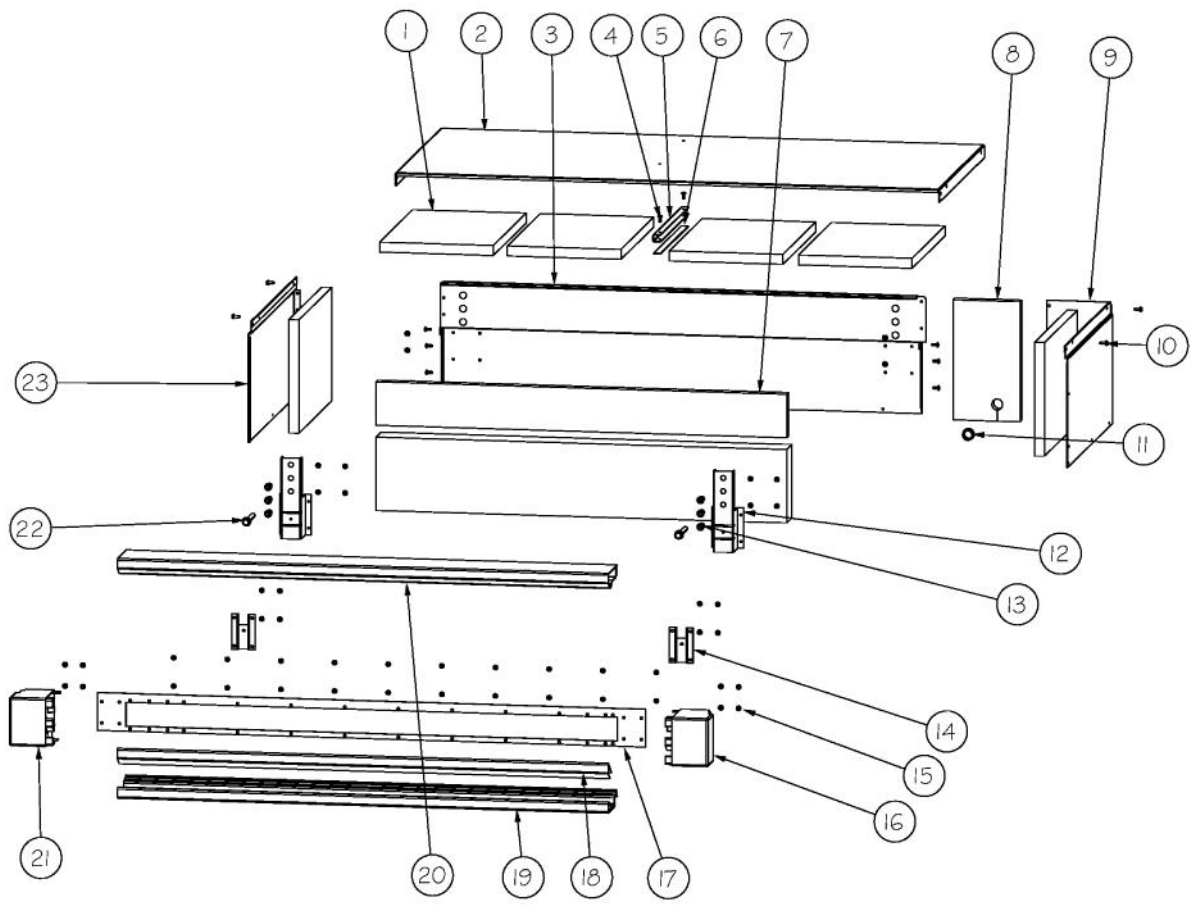

Ref #	Part Number	Qty.	Description
1	PB070355	6	INSULATION MC COVER
2	K2099458	1	MC TOP SXS 42
3	K2099461	1	MC BACK 42
4	PC040010	19	POP RIVET
5	K2099455	1	SUPPORT MC Z
6	G50915900	1	MC COVER BI 42
7	PB070360	2	INSULATION MC COVER
8	PB970171	1	MC INSULATION - BACK SIDE
9	K2099459	1	MC SIDE R
10	PD020194	40	SCREW-SM
11	A4554806	1	BUSHING-SNAP VA4554806
12	K20915675	2	BRACKET PSM
13	PD040157	4	BEARING SLEEVE
14	PK050004	2	BRACKET GRILLE
15	M0253916	8	SCREW-TF
16	003269-000	1	ENDCAP, PRO, RH, HINGE
17	003292-000	1	PLATE, BACK, GRILLE
18	003290-000	1	EXTRUSION, LOUVER, MIDDLE
19	003291-000	1	EXTRUSION, LOUVER, BOTTOM
20	003289-000	1	EXTRUSION, LOUVER, TOP
21	003274-000	1	ENDCAP, PRO, LH, HINGE
22	PD020233	1	SCR LAG 5/16-9 GX 5/16X7/16 WAF IHXW 3 S ZN
23	K2099460	1	MC SIDE L
NI	003293-000	1	GRILLE, ASM, 42 SXS