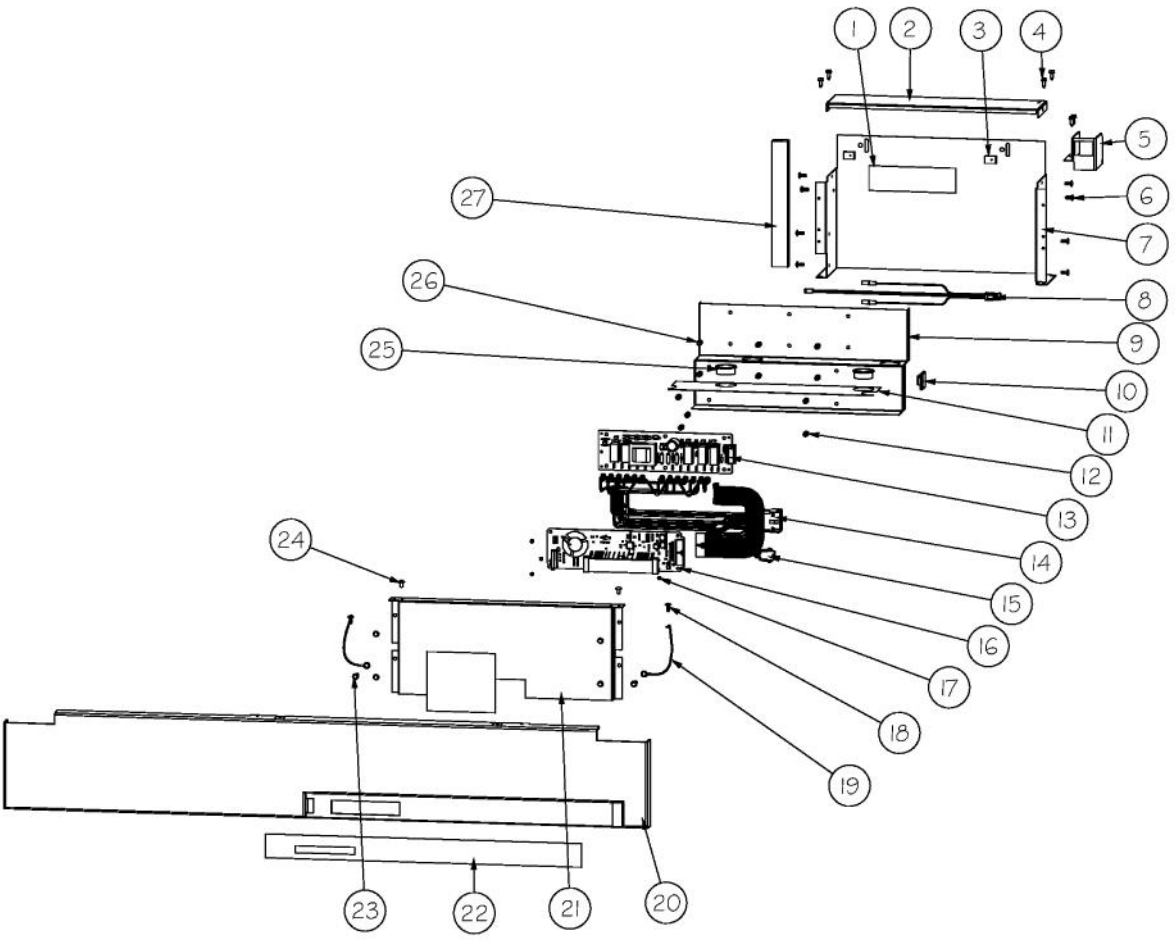

Ref #	Part Number	Qty.	Description
1	PF930672	2	LABEL DC COMPRESSOR
2	K20915000	1	CONTROL BOX TOP
3	M0288120	2	NUT-SPEED, VM0288120
4	PD020194	10	SCREW-SM
5	K2098654	1	BRACKET SWITCH POWER
6	PC040010	8	POP RIVET
7	K2099402	1	CONTROL BOX
8	PE970609	1	HARNESS CONTROL BOARD
9	K20910060	1	BRACKET - PC
10	M0104106	1	CLIP-CORD VM0104106
11	005396-000	1	FILM,PROTECTIVE
12	M0585506	5	SUPPORT
13	005319-000	1	POWER CONTROL BOARD ASM
14	015365-000	1	HARNESS HIGH VOLT
15	PE970464	1	HARNESS LOW VOLT
16	PE070728	1	BOARD LOW VOLTAGE
17	PD020013	5	TYPE AB NO.6 X 3/8 PH PAN HD. SMS
18	PC040010	1	POP RIVET
19	12064001	2	SUPP-CONT PANEL
20	PK930230	1	CONTROL PANEL SXS 42
21	K20910061	1	CONTROL BOX FRONT
22	010492-000	1	OVERLAY SWITCH SXS 42
23	M0238846	2	SCREW-SHLDR
24	M0224128	2	SCREW-SM
25	A4554817	2	BUSHING-SNAP VA4554817
26	M0585504	6	SUPPORT
27	A3030361	1	GASKET, RED