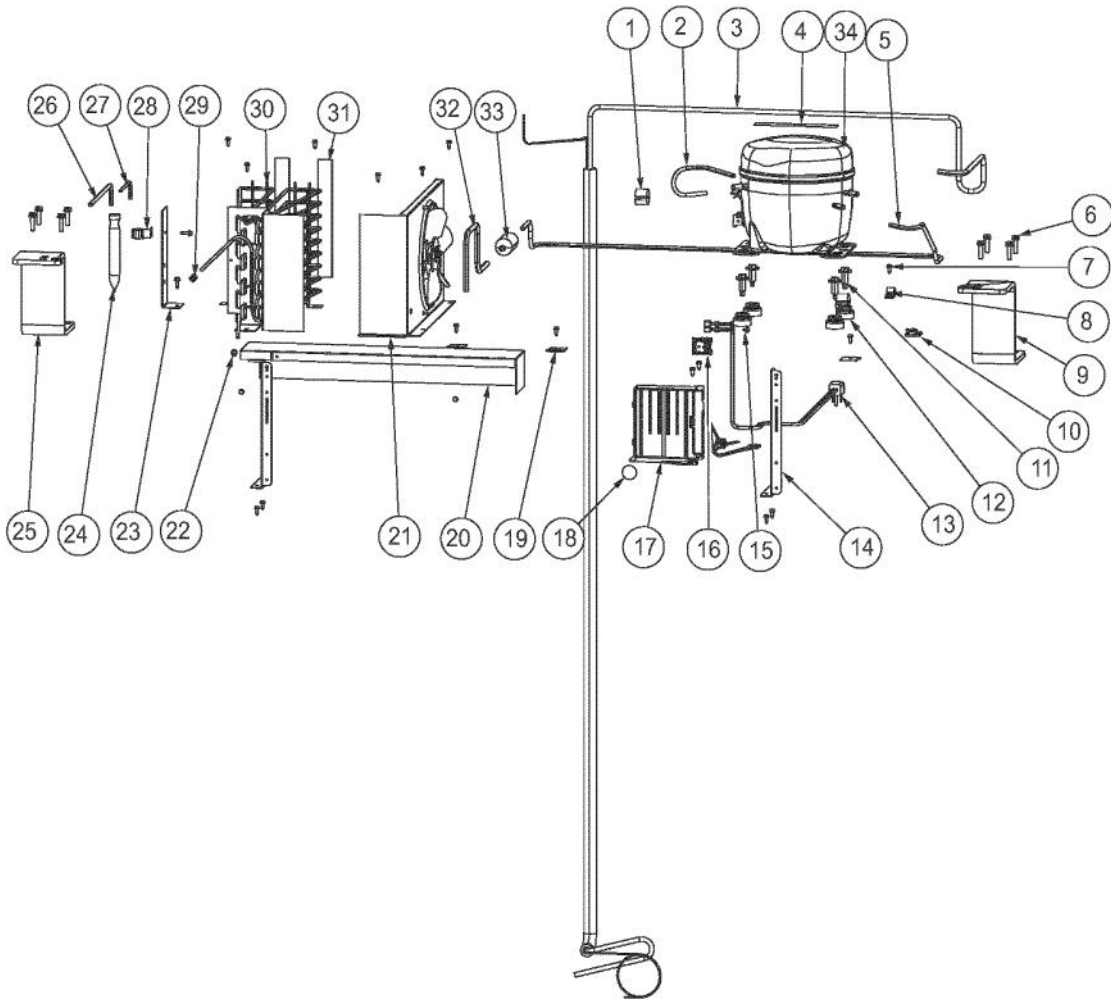

Ref #	Part Number	Qty.	Description
1	10699601	2	DAMPER-TUBING .8
2	F2096507	1	TUBE-PROCESS GRN
3	F2097793	1	TUBE FORMED HT EXCH
4	C8982701	1	LABEL-COMP WARN
5	F2099443	1	TUBE DISCHARGE FORMED PRE ACCUM
6	000570-000	8	HEX SCREW
7	PD020195	20	SCR 8-18 X 5/8
8	PD030118	1	SCREW - SHLDR
9	PC920203	1	HINGE ASM UR
10	M0104106	1	CLIP-CORD VM0104106
11	M0221523	4	SCREW - SHLDR
12	10835901	4	GROMMET RUBBER V10835901
13	10916507D	1	POWER CORD
14	K20912569	2	BRACKET GRILLE SUPPORT
15	M0211014	1	SCREW-SM
16	PE950149	1	SWITCH POWER
17	011666-000	1	INVERTER CMPRESSOR
18	PF930682	1	LABEL WARNING INVERTER
19	K2096943	3	PANEL BRACKET
20	K20912585	1	DIVERTER AIR HI SIDE SXS
21	G5096494	1	COND. FAN ASSY
22	007408-000	1	RING,LOK, .250 DIA
23	K2099454	1	BRACKET DRIER
24	PM910381	1	DRIER - HIGH SIDE
25	PC920193	1	HINGE ASSEM UPPER RH
26	F2097740	1	TUBE PROCESS
27	F2096504	1	TUBE-DRIER EXT
28	10547001	1	CLIP-DRIER V10547001
29	007407-000	1	RING,LOK, .187 DIA
30	PB920171	1	CONDENSER ASM
31	A3189370	2	GASKET-FOAM VA3189370
32	008093-000	1	TUBE EVACUTION
33	PB920201	1	ACCUMULATOR
34	PM010619	1	COMPRESSOR VCC