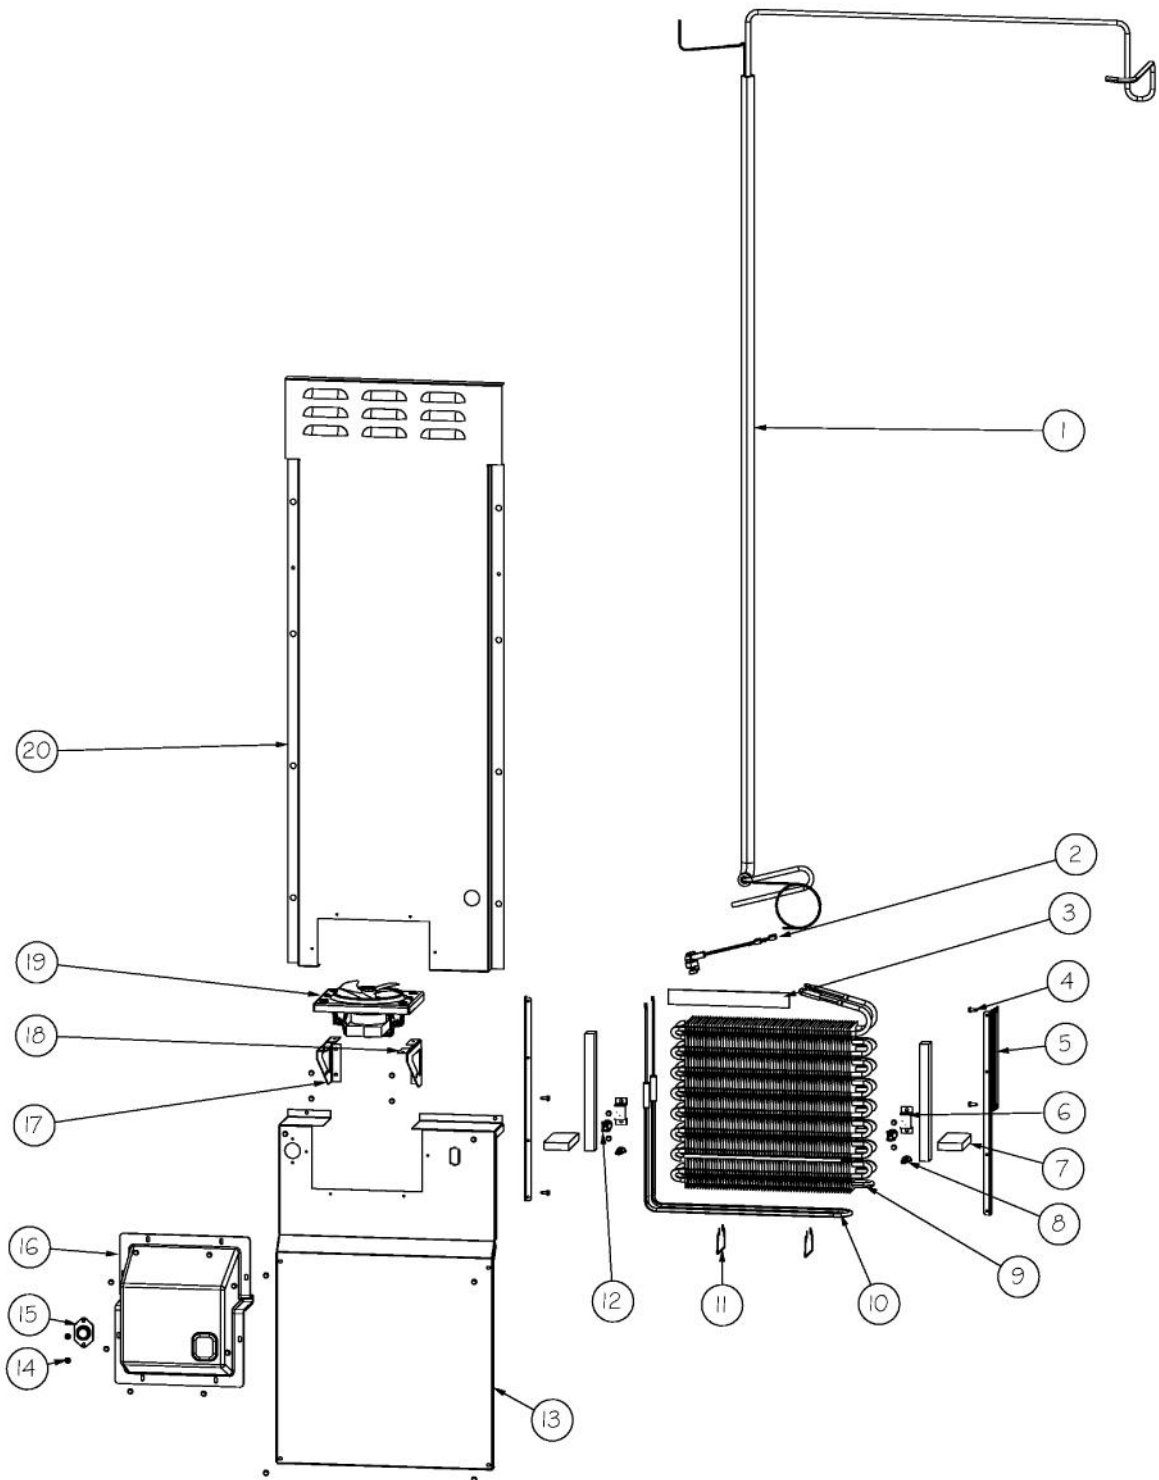

Ref #	Part Number	Qty.	Description
1	F2097793	1	TUBE FORMED HT EXCH
2	PB910259	1	THERMOSTAT DEFROST TERMINATOR
3	A3189370	3	GASKET-FOAM VA3189370
4	PD020194	23	SCREW-SM
5	K2096461	2	BRKT-EVAP COVER 12234801
6	K2096456	2	BRKT-EVAP CLIP 12215101
7	10629001	2	BLOCK-R AIR COIL RED
8	10527401	2	CLIP-EVAP
9	PM910206	1	EVAPORATOR SXS 48
10	PJ910031	1	HEATER EVAP SXS
11	10428101	2	CLIP-EVAP HTR V10428101
12	10623003	1	CLIP-EVAP
13	L2097182	1	COVER EVAP LOWER SXS 48
14	M0211014	2	SCREW-SM
15	C8983701	1	THERMISTOR
16	PK930150	1	COVER CTR EVAP
17	K2096458	1	BRKT-L-EVAP-FAN 12223102
18	K2096457	1	BRKT-R-EVAP FAN 12223101
19	G5098660	1	FAN EVAP ASM
20	L2097181	1	COVER EVAP UPPER SXS 48