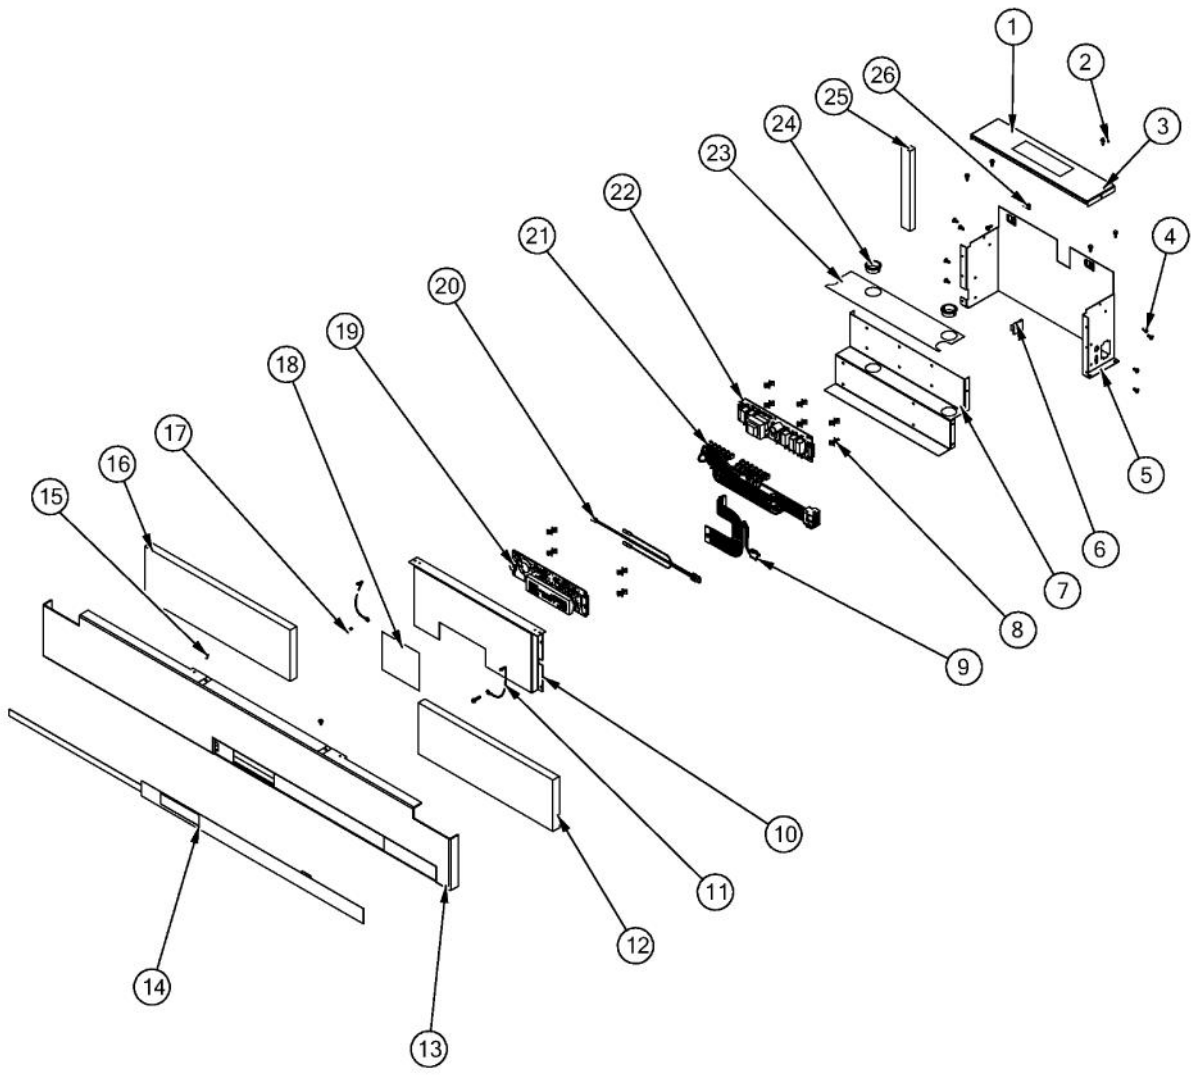

Ref #	Part Number	Qty.	Description
1	F2097740	1	TUBE PROCESS
2	F2096504	1	TUBE-DRIER EXT
3	PM910381	1	DRIER - HIGH SIDE
4	10547001	1	CLIP-DRIER V10547001
5	K2099454	1	BRACKET DRIER
6	PD020195	2	SCR 8-18 X 5/8
7	PB920171	1	CONDENSER ASM
8	PD020194	14	SCREW-SM
9	G5096494	1	COND. FAN ASSY
10	F2096507	1	TUBE-PROCESS GRN
11	PM010619	1	COMPRESSOR VCC
12	M0221523	4	SCREW - SHLDR
13	10835901	4	GROMMET RUBBER V10835901
14	10699601	2	DAMPER-TUBING .8
15	PD030118	1	SCREW - SHLDR
16	M0104106	1	CLIP-CORD VM0104106
17	000570-000	8	HEX SCREW
18	PC920203	1	HINGE ASM UR
19	014190-000	2	BRACKET GRILLE SUPPORT
20	10916507	1	TUBE-PROCESS GRN
21	PE950149	1	SWITCH POWER
22	F2099443	1	TUBE DISCHARGE FORMED PRE ACCUM
23	K2096943	3	PANEL BRACKET
24	F2099444	1	TUBE DISCHARGE FORMED POST ACCUM
25	014519-000	1	DIVERTER AIR HI SIDE SXS
26	PC920204	1	HINGE ASM UL
27	PB920201	1	ACCUMULATOR