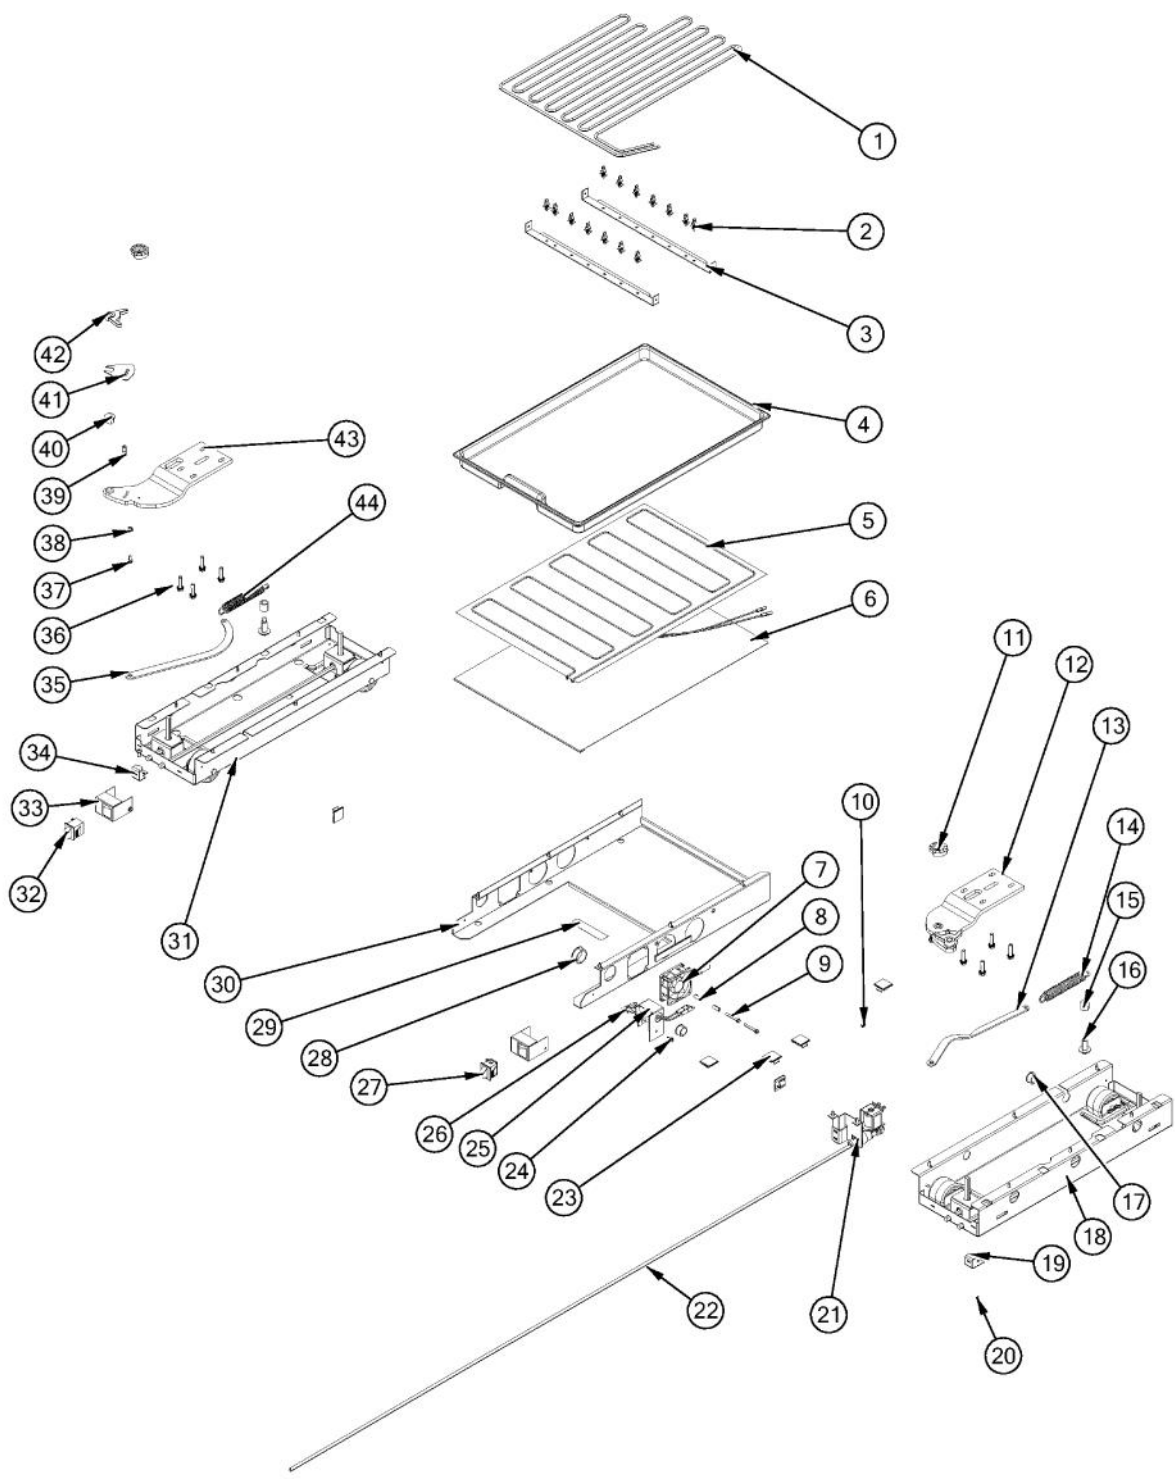

Ref #	Part Number	Qty.	Description
1	F2097740	1	TUBE PROCESS
2	F2096504	1	TUBE-DRIER EXT
3	PM910381	1	DRIER - HIGH SIDE
4	10547001	1	CLIP-DRIER V10547001
5	K2099454	1	BRACKET DRIER
6	PD020195	2	SCR 8-18 X 5/8
7	PB920171	1	CONDENSER ASM
8	PD020194	14	SCREW-SM
9	G5096494	1	COND. FAN ASSY
10	F2096507	1	TUBE-PROCESS GRN
11	PM010619	1	COMPRESSOR VCC
12	M0221523	4	SCREW - SHLDR
13	10835901	4	GROMMET RUBBER V10835901
14	10699601	2	DAMPER-TUBING .8
15	PD030118	1	SCREW - SHLDR
16	M0104106	1	CLIP-CORD VM0104106
17	000570-000	8	HEX SCREW
18	PC920203	1	HINGE ASM UR
19	014190-000	2	BRACKET GRILLE SUPPORT
20	10916507	1	TUBE-PROCESS GRN
21	PE950149	1	SWITCH POWER
22	F2099443	1	TUBE DISCHARGE FORMED PRE ACCUM
23	K2096943	3	PANEL BRACKET
24	F2099444	1	TUBE DISCHARGE FORMED POST ACCUM
25	014519-000	1	DIVERTER AIR HI SIDE SXS
26	PC920204	1	HINGE ASM UL
27	PB920201	1	ACCUMULATOR

Ref #	Part Number	Qty.	Description
1	M0215318	18	SCREW-SM
2	PK910123	2	SIDE TRIM - PRO

Ref #	Part Number	Qty.	Description
1	F2097793	1	TUBE FORMED HT EXCH
2	PB910259	1	THERMOSTAT DEFROST TERMINATOR
3	A3189370	3	GASKET-FOAM VA3189370
4	PD020194	23	SCREW-SM
5	K2096461	2	BRKT-EVAP COVER 12234801
6	K2096456	2	BRKT-EVAP CLIP 12215101
7	10629001	2	BLOCK-R AIR COIL RED
8	10527401	2	CLIP-EVAP
9	PM910206	1	EVAPORATOR SXS 48
10	PJ910031	1	HEATER EVAP SXS
11	10428101	2	CLIP-EVAP HTR V10428101
12	10623003	1	CLIP-EVAP
13	L2097182	1	COVER EVAP LOWER SXS 48
14	M0211014	2	SCREW-SM
15	C8983701	1	THERMISTOR
16	PK930150	1	COVER CTR EVAP
17	K2096458	1	BRKT-L-EVAP-FAN 12223102
18	K2096457	1	BRKT-R-EVAP FAN 12223101
19	G5098660	1	FAN EVAP ASM
20	L2097181	1	COVER EVAP UPPER SXS 48