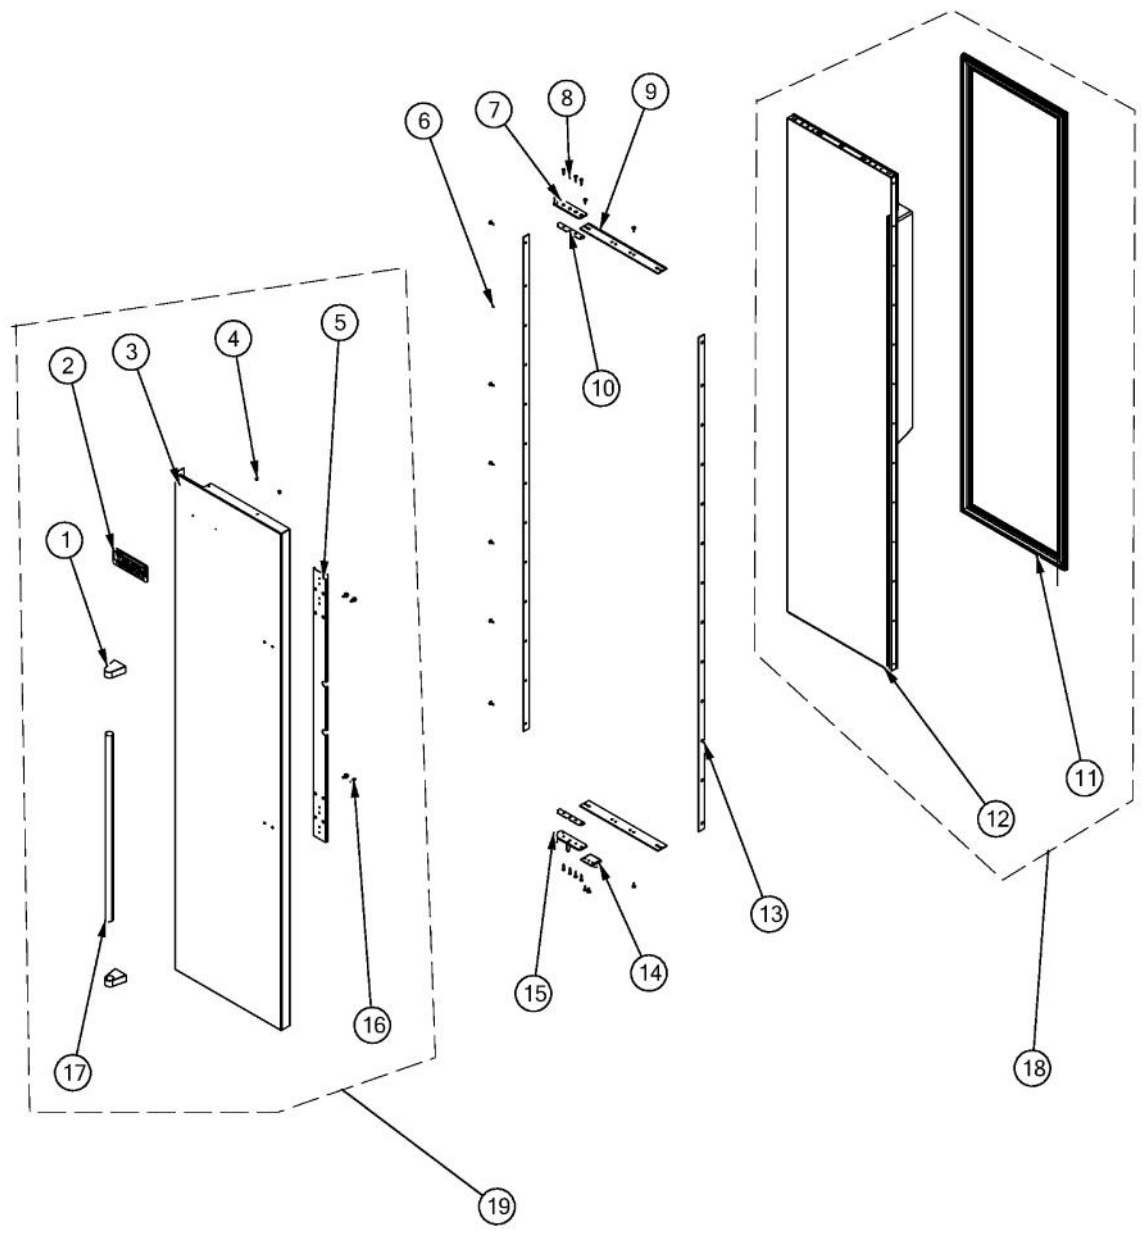

Ref #	Part Number	Qty.	Description
1	000268-000	2	HANDLE END CAP ASSY
1	000268-100	2	HANDLE ENDCAP BRASS
2	PE010030	1	LOGO, 6, PRO, BK
2	PE010068	1	LOGO, 6, PRO, BK/BR
3	010601-000	1	SKIN,DOOR,SXS 42 FZ PROI SS
3	036448-002	1	SKIN, DOOR, SXS 48 PRO I FZ, BK
3	036448-003	1	SKIN, DOOR, SXS 42D PROI FZ BT
3	036448-004	1	SKIN, DOOR, SXS 42D PROI FZ SG
3	036448-005	1	SKIN, DOOR, SXS 42D PROI FZ GG
3	036448-006	1	SKIN, DOOR, SXS 48 PRO I FZ, WH
3	036448-008	1	SKIN, DOOR, SXS 42D PROI FZ BU
3	036448-009	1	SKIN, DOOR, SXS 42D PROI FZ LE
3	036448-010	1	SKIN, DOOR, SXS 42D PROI FZ MJ
3	036448-012	1	SKIN, DOOR, SXS 42D PROI FZ VB
3	036448-013	1	SKIN, DOOR, SXS 42D PROI FZ CB
3	036448-015	1	SKIN, DOOR, SXS 42D PROI FZ PL
3	036448-016	1	SKIN, DOOR, SXS 42D PROI FZ CH
3	036448-017	1	SKIN, DOOR, SXS 42D PROI FZ TP
3	036448-018	1	SKIN, DOOR, SXS 42D PROI FZ CW
3	036448-021	1	SKIN, DOOR, SXS 42D PROI FZ SA
3	036448-022	1	SKIN, DOOR, SXS 42D PROI FZ SE
3	036448-023	1	SKIN, DOOR, SXS 42D PROI FZ IB
3	036448-024	1	SKIN, DOOR, SXS 42D PROI FZ AR
3	036448-025	1	SKIN, DOOR, SXS 42D PROI FZ RR
3	036448-051	1	SKIN, DOOR, SXS 42D PROI FZ CN
3	036448-052	1	SKIN, DOOR, SXS 42D PROI FZ DJ
3	036448-053	1	SKIN, DOOR, SXS 42D PROI FZ KB
3	036448-054	1	SKIN, DOOR, SXS 42D PROI FZ WS
4	PD030006	2	CAPPED WASHER PAL NUT
5	013328-000	1	BRKT,HANDLE,SUPPORT,PRO
6	M0210458	12	SCREW-SM
7	PC020279	1	PIVOT PL ASM LH UP PRO/DES
8	PD920174	8	10-32 TORX HEAD SCREW
9	PK030560	2	TRIM DOOR BULLNOSE 48 FZ TOP/BOT
10	PD040162	2	SPACER-DOOR HINGE
11	005455-000	1	GASKET,ASM,48,SXS,FZ VIDNO. 602711917-17
12	007050-000	1	DOOR FOAM ASM SXS 48 FZ
13	014581-000	2	SPACER,TRIM,SXS,AF,AR
14	PD050019	1	STRIKER DOOR SWITCH
15	016182-000	1	PIVOT PL ASM LH LW PRO/DES
16	M0204303	4	SCREW-MACH
17	012891-000	1	HANDLE,PRO
18	007072-000	1	DOOR ASM 48 FZ
19	010608-000	1	SKIN,ASM,SXS 42 PROI FZ SS
19	009578-002	1	SKIN, ASM, SXS 42 PROI FZ BK
19	009578-003	1	SKIN, ASM, SXS 42 PROI FZ BT
19	009578-004	1	SKIN, ASM, SXS 42 PROI FZ SG
19	009578-005	1	SKIN, ASM, SXS 42 PROI FZ GG
19	009578-008	1	SKIN, ASM, SXS 42 PROI FZ BU
19	009578-009	1	SKIN, ASM, SXS 42 PROI FZ LE
19	009578-010	1	SKIN, ASM, SXS 42 PROI FZ MJ
19	009578-012	1	SKIN, ASM, SXS 42 PROI FZ VB
19	009578-013	1	SKIN, ASM, SXS 42 PROI FZ CB
19	009578-015	1	SKIN, ASM, SXS 42 PROI FZ PL
19	009578-016	1	SKIN, ASM, SXS 42 PROI FZ CH
19	009578-017	1	SKIN, ASM, SXS 42 PROI FZ TP
19	009578-018	1	SKIN, ASM, SXS 42 PROI FZ CW
19	009578-021	1	SKIN, ASM, SXS 42 PROI FZ SA
19	009578-022	1	SKIN, ASM, SXS 42 PROI FZ SE
19	009578-023	1	SKIN, ASM, SXS 42 PROI FZ IB