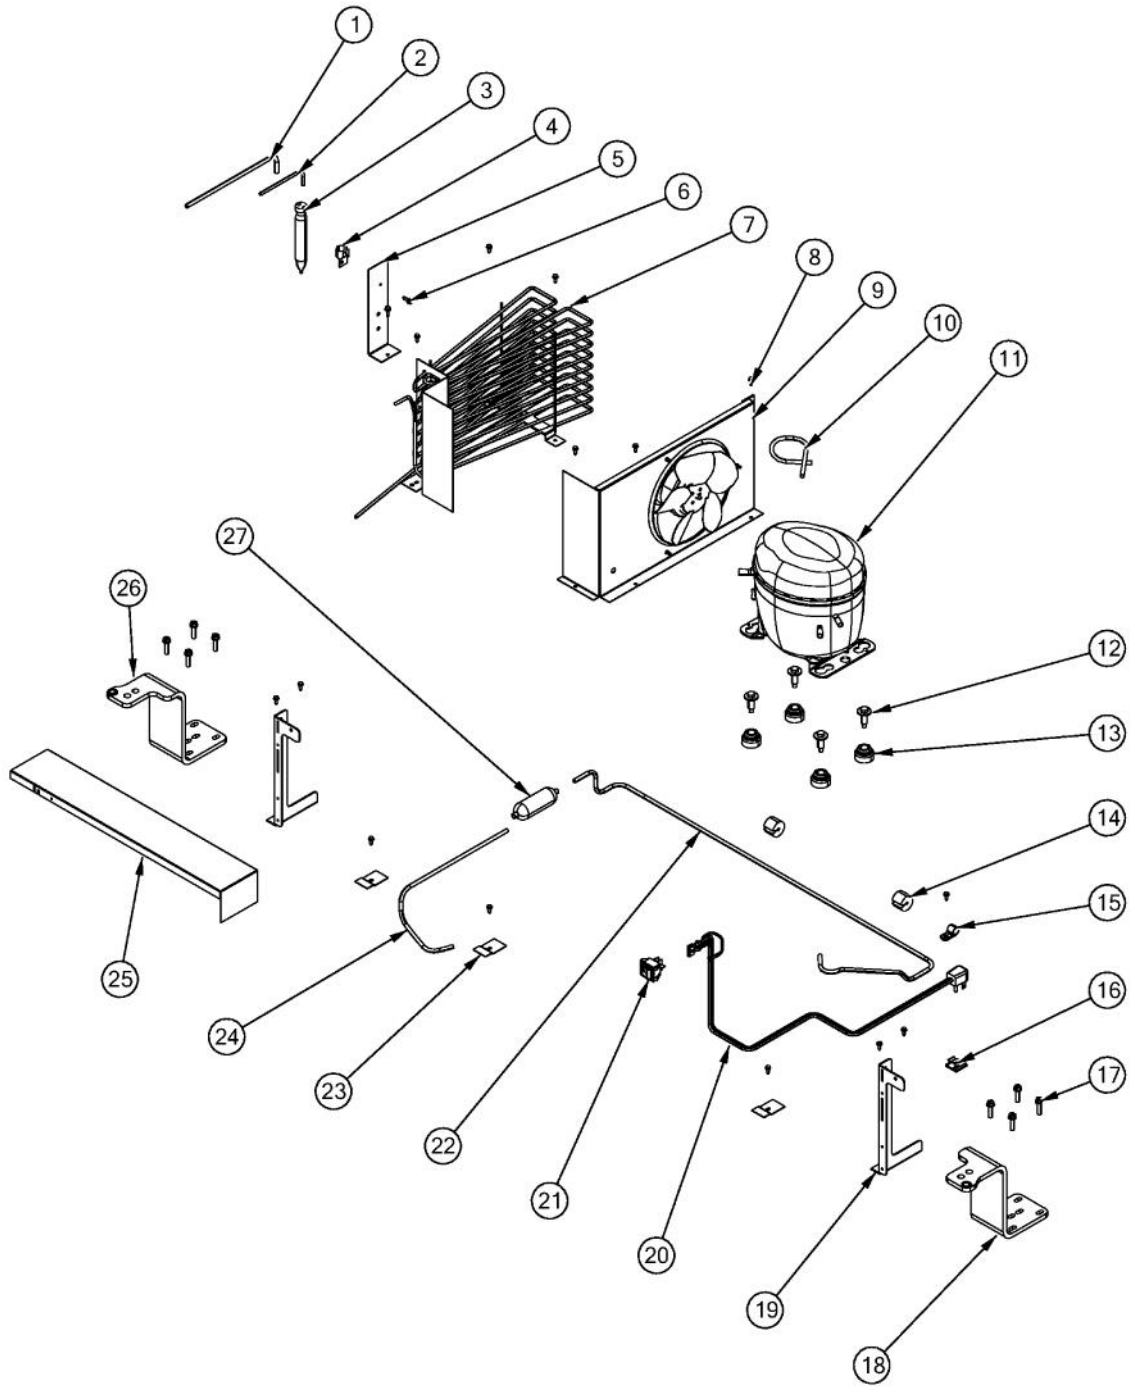

Ref #	Part Number	Qty.	Description
1	F2097740	1	TUBE PROCESS
2	F2096504	1	TUBE-DRIER EXT
3	PM910381	1	DRIER - HIGH SIDE
4	10547001	1	CLIP-DRIER V10547001
5	K2099454	1	BRACKET DRIER
6	PD020195	2	SCR 8-18 X 5/8
7	PB920171	1	CONDENSER ASM
8	PD020194	14	SCREW-SM
9	G5096494	1	COND. FAN ASSY
10	F2096507	1	TUBE-PROCESS GRN
11	PM010619	1	COMPRESSOR VCC
12	M0221523	4	SCREW - SHLDR
13	10835901	4	GROMMET RUBBER V10835901
14	10699601	2	DAMPER-TUBING .8
15	PD030118	1	SCREW - SHLDR
16	M0104106	1	CLIP-CORD VM0104106
17	000570-000	8	HEX SCREW
18	PC920203	1	HINGE ASM UR
19	014190-000	2	BRACKET GRILLE SUPPORT
20	10916507	1	TUBE-PROCESS GRN
21	PE950149	1	SWITCH POWER
22	F2099443	1	TUBE DISCHARGE FORMED PRE ACCUM
23	K2096943	3	PANEL BRACKET
24	F2099444	1	TUBE DISCHARGE FORMED POST ACCUM
25	014519-000	1	DIVERTER AIR HI SIDE SXS
26	PC920204	1	HINGE ASM UL
27	PB920201	1	ACCUMULATOR