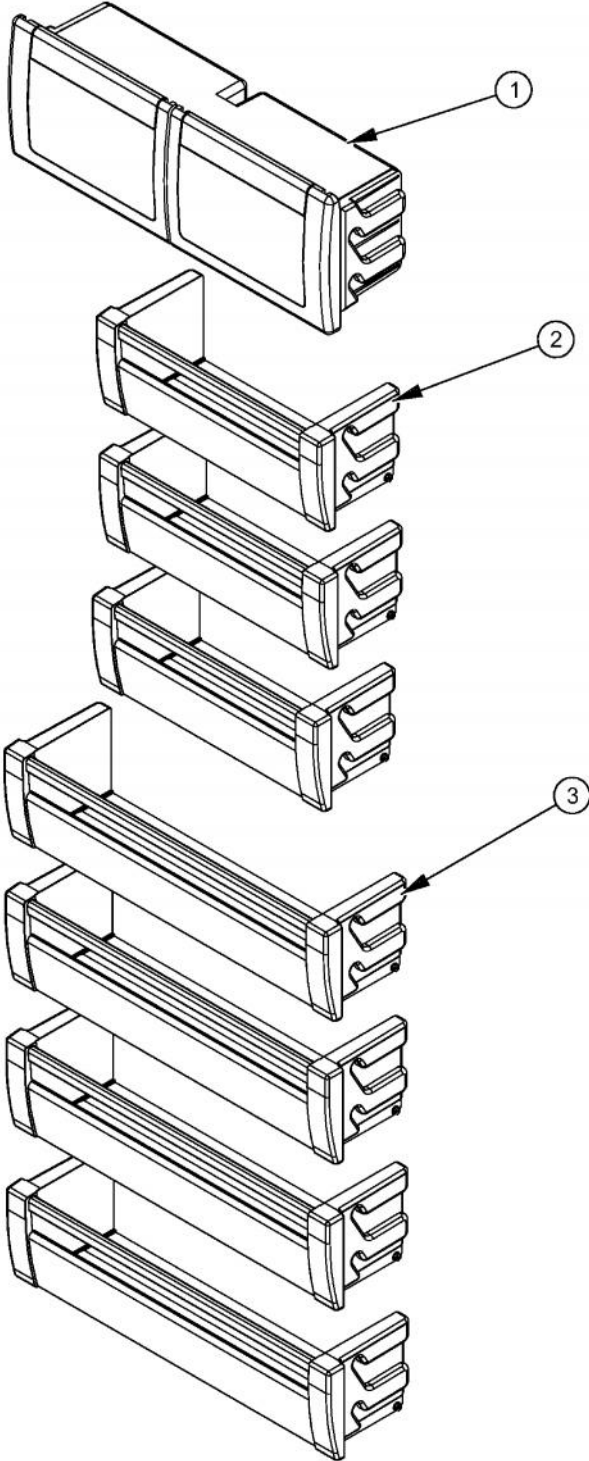

Ref #	Part Number	Qty.	Description
1	PK930123	1	DAIRY MODULE ASM SXS 42
2	G5098676	3	DOORBIN ASM SXS 42 & 48 FZ
3	G5099291	4	DOOR BIN ASM SXS 48 FF AND 30 AR
NI	019244-000	1	ACCESSORY, ASM