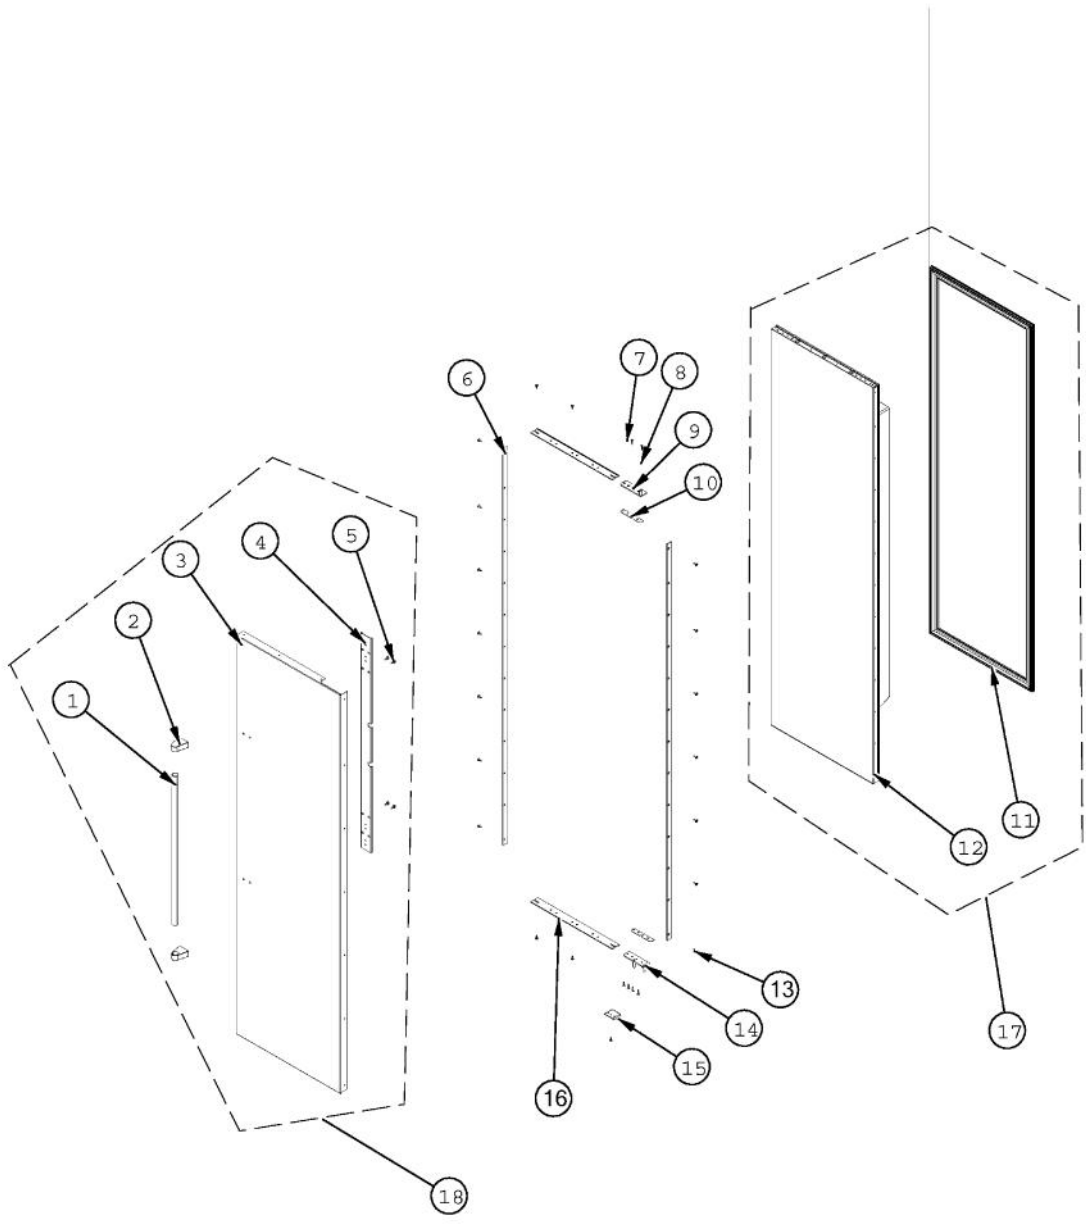

Ref #	Part Number	Qty.	Description
1	012891-000	1	HANDLE,PRO
2	000268-000	2	HANDLE END CAP ASSY
2	000268-100	2	HANDLE ENDCAP BRASS
3	036432-000	1	SKIN, DOOR, SXS 48 PROI FF SS
3	036447-002	1	SKIN, DOOR, SXS 48 PROI FF, BK
3	036447-003	1	SKIN, DOOR, SXS 48 PROI FF BT
3	036447-004	1	SKIN, DOOR, SXS 48 PROI FF SG
3	036447-005	1	SKIN, DOOR, SXS 48 PROI FF GG
3	036447-006	1	SKIN, DOOR, SXS 48 PROI FF, WH
3	036447-008	1	SKIN, DOOR, SXS 48 PROI FF BU
3	036447-009	1	SKIN, DOOR, SXS 48 PROI FF LE
3	036447-010	1	SKIN, DOOR, SXS 48 PROI FF MJ
3	036447-012	1	SKIN, DOOR, SXS 48 PROI FF VB
3	036447-013	1	SKIN, DOOR, SXS 48 PROI FF CB
3	036447-015	1	SKIN, DOOR, SXS 48 PROI FF PL
3	036447-016	1	SKIN, DOOR, SXS 48 PROI FF CH
3	036447-017	1	SKIN, DOOR, SXS 48 PROI FF TP
3	036447-018	1	SKIN, DOOR, SXS 48 PROI FF CW
3	036447-021	1	SKIN, DOOR, SXS 48 PROI FF SA
3	036447-022	1	SKIN, DOOR, SXS 48 PROI FF SE
3	036447-023	1	SKIN, DOOR, SXS 48 PROI FF IB
3	036447-024	1	SKIN, DOOR, SXS 48 PROI FF AR
3	036447-025	1	SKIN, DOOR, SXS 48 PROI FF RR
3	036447-051	1	SKIN, DOOR, SXS 48 PROI FF CN
3	036447-052	1	SKIN, DOOR, SXS 48 PROI FF DJ
3	036447-053	1	SKIN, DOOR, SXS 48 PROI FF KB
3	036447-054	1	SKIN, DOOR, SXS 48 PROI FF WS
4	013328-000	1	BRKT,HANDLE,SUPPORT,PRO
5	M0204303	4	SCREW-MACH
6	014581-000	2	SPACER,TRIM,SXS,AF,AR
7	PD920174	8	10-32 TORX HEAD SCREW
8	PD020234	1	SCREW THP 10-32 X .500 SS BO
9	PC020278	1	PIVOT PL ASM RH UP PRO/DES
10	PD040162	2	SPACER-DOOR HINGE
11	005454-000	1	GASKET, ASM, 48,SXS, FF
12	007047-000	1	DOOR FOAM ASM SXS 48 FF
13	M0210458	14	SCREW-SM
14	016181-000	1	PIVOT PL ASM RH LW PRO/DES
15	PD050019	1	STRIKER DOOR SWITCH
16	PK030559	2	TRIM DOOR BULLNOSE 48 FF TOP/BOT
17	007070-000	1	DOOR ASM 48/48D FF
18	010626-000	1	SKIN,ASM,SXS 48 PROI FF SS
18	009586-002	1	SKIN, ASM, SXS 48 PROI FF BK
18	009586-003	1	SKIN, ASM, SXS 48 PROI FF BT
18	009586-004	1	SKIN, ASM, SXS 48 PROI FF SG
18	009586-005	1	SKIN, ASM, SXS 48 PROI FF GG
18	009586-008	1	SKIN, ASM, SXS 48 PROI FF BU
18	009586-009	1	SKIN, ASM, SXS 48 PROI FF LE
18	009586-010	1	SKIN, ASM, SXS 48 PROI FF MJ
18	009586-012	1	SKIN, ASM, SXS 48 PROI FF VB
18	009586-013	1	SKIN, ASM, SXS 48 PROI FF CB
18	009586-015	1	SKIN, ASM, SXS 48 PROI FF PL
18	009586-016	1	SKIN, ASM, SXS 48 PROI FF CH
18	009586-017	1	SKIN, ASM, SXS 48 PROI FF TP
18	009586-018	1	SKIN, ASM, SXS 48 PROI FF CW
18	009586-021	1	SKIN, ASM, SXS 48 PROI FF SA
18	009586-022	1	SKIN, ASM, SXS 48 PROI FF SE
18	009586-023	1	SKIN, ASM, SXS 48 PROI FF IB
18	009586-024	1	SKIN, ASM, SXS 48 PROI FF AR
18	009586-025	1	SKIN, ASM, SXS 48 PROI FF RR