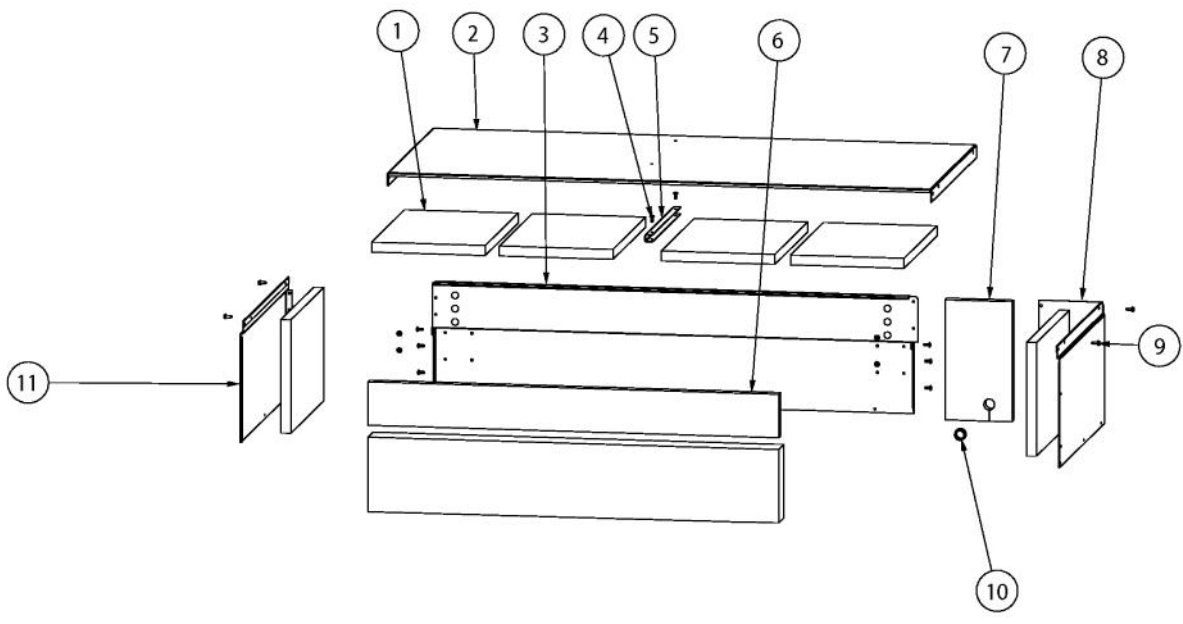

Ref #	Part Number	Qty.	Description
1	PB070355	6	INSULATION MC COVER
2	K2099458	1	MC TOP SXS 42
3	K2099461	1	MC BACK 42
4	PC040010	19	POP RIVET
5	K2099455	1	SUPPORT MC Z
6	PB070360	2	INSULATION MC COVER
7	007341-000	1	INSL, MC, BACK SIDE
8	004614-000	1	MC SIDE R
9	PD020194	40	SCREW-SM
10	A4554806	1	BUSHING-SNAP VA4554806
11	K2099460	1	MC SIDE L