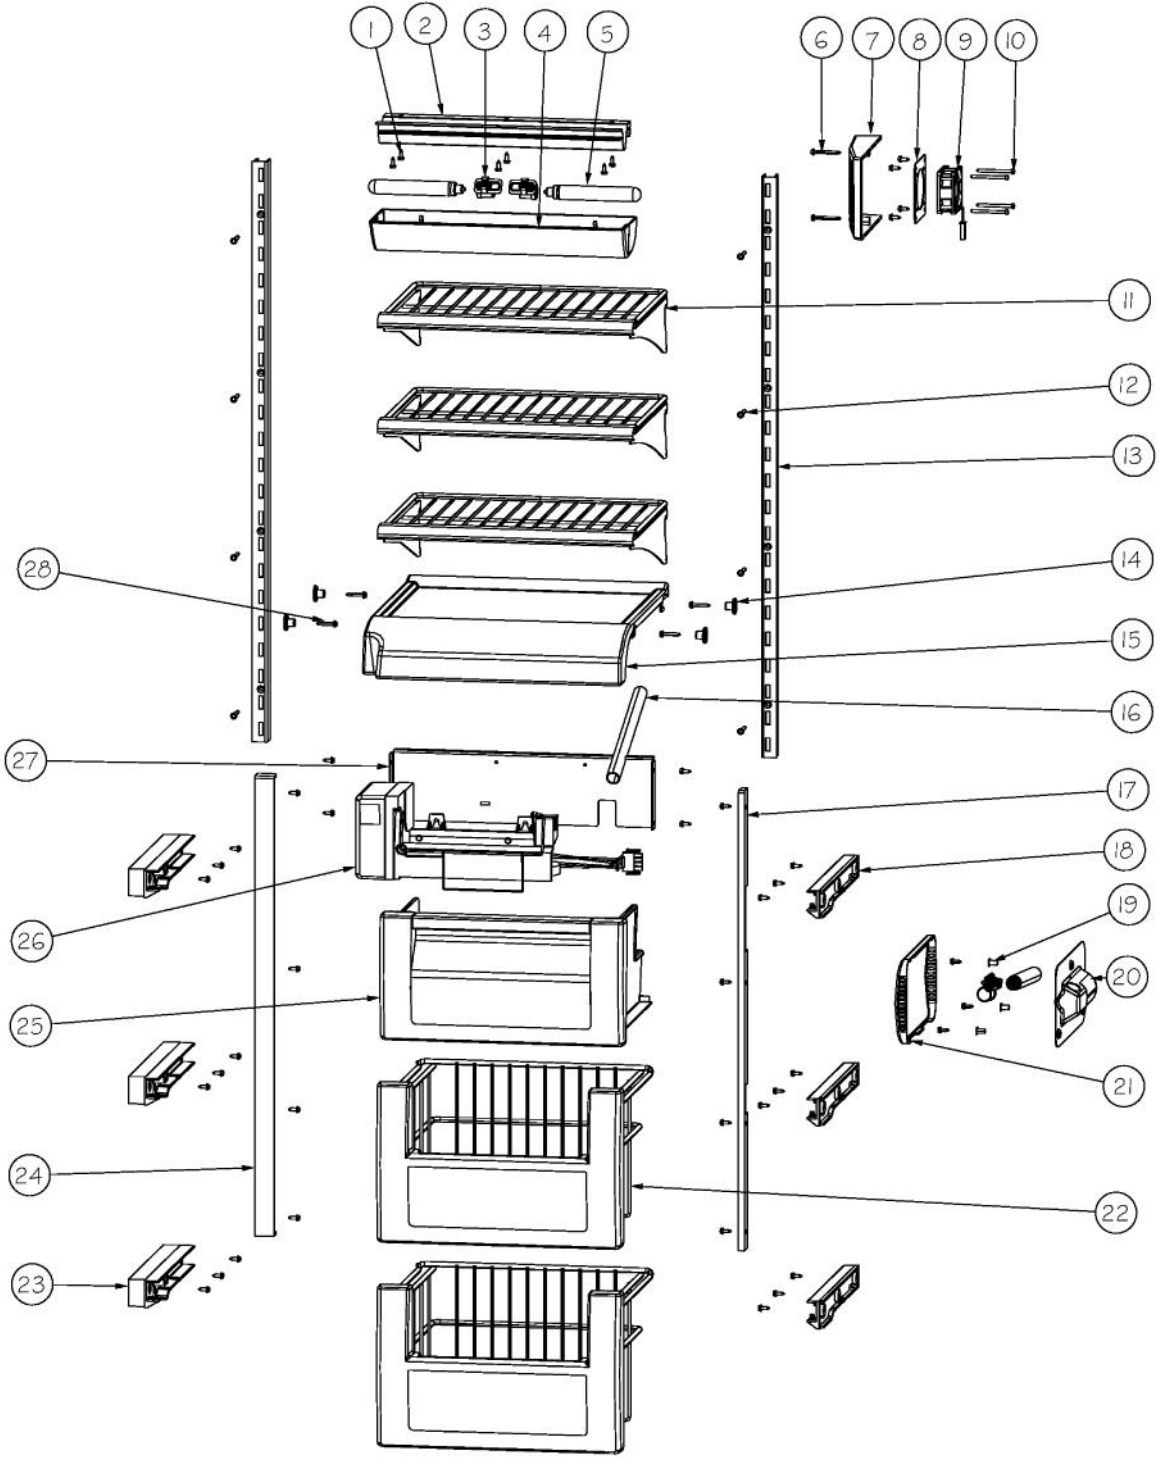

Ref #	Part Number	Qty.	Description
1	L2099492	1	BRACKET LIGHT SXS 48 FF
2	004528-000	3	LAMP, 40 WATT BLUE LIGHT
3	PE950125	3	LIGHT SOCKET
4	PD020194	24	SCREW-SM
5	020114-000	1	COVER LIGHT ASM AF/AR 30 SXS 48 FF
6	PM010529	4	SHELF ASM GLASS 30 AR 48 FF
7	M0238535	8	SCREW-SM
8	G32911938	2	DRAWER DELI ASM SXS AR 30
9	PK920024	2	LADDER FF R
10	G50911937	1	SHELF ASM
11	012259-000	2	DRAWER PRODUCE ASM AR 30/48
12	PK930327	1	DUCT MEATSAVOR SXS 48 REAR
13	M0211021	3	SCREW-SM
14	PK930169	1	DUCT MEAT SAVIOR SXS 42/48 R
15	PK930172	1	COVER CONTROL MEAT SAVIOR
16	PK930168	1	DIAL CONTROL MEAT SAVIOR
17	PM910334	1	ROLLER TENSION
18	PK930173	1	SUPPORT SLIDE MEAT SAVIOR SXS 42/48 R
19	PK930309	1	DRAWER MEAT SAVIOR AR 30 SXS 48
20	PK930176	1	SUPPORT DRAWER MEAT SAVIOR 42/48 L
21	PM910288	1	SLIDE MEAT SAVIOR L
22	PK930174	1	SUPPORT SLIDE MEAT SAVIOR SXS 42/48 L
23	PK030435	1	DUCT MEATSAVOR SXS 48 LEFT
24	PD920162	2	SCR 8-16 PLASTITE PNP 1/4 S
25	020100-000	1	DOOR MEATSAVOR ASM AR 30 SXS 48
26	PK930308	1	SHELF MEAT SAVIOR AR 30 SXS 48
27	PK930346	1	COVER LIGHT
28	M0580007	3	GROMMET-SCREW
29	10270203	1	HOUSING-LIGHT V10270203
30	007302-000	1	BRACKET,FAN
31	004551-000	1	AXIAL FAN
32	M0221913	4	SCREW-SM
33	C8983701	1	THERMISTOR
34	010093-000	1	PLASMA CLUSTER
35	012312-000	1	FAN COVER SXS
36	PD020188	2	SCR 8-18 BT HXWS 1 1/2