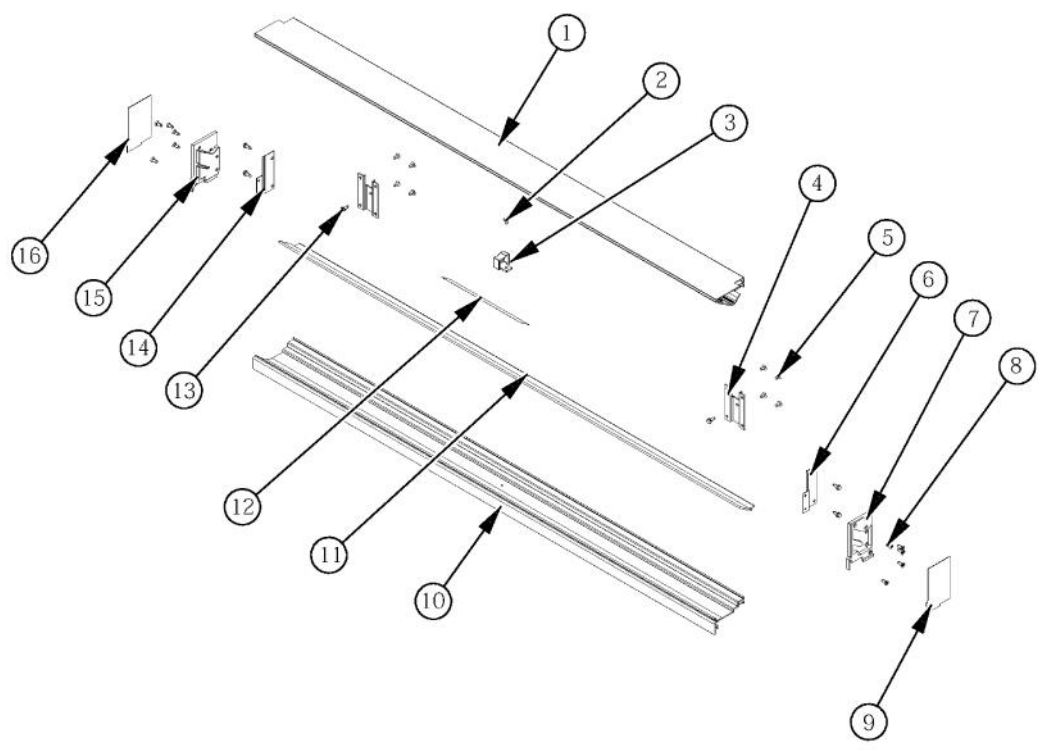

Ref #	Part Number	Qty.	Description
1	016197-000	1	GRILLE UPPER SXS 48 DES
2	M0230028	1	SCREW-TC
3	PM910084	1	SUPPORT GRILLE 12201201
4	PK050004	2	BRACKET GRILLE
5	M0224128	2	SCREW-SM
6	K2099470	1	BRACKET GRILLE SUPPORT R
7	PM910348	1	ENP CAP GRILLE R
8	003004-000	10	8 - 18 X 1/2 ZN/CLR PHIL FLAT TRIM HD NO.5 TYPE AB TAPP...
9	033729-000	1	ENDCAP, GRILLE, R, HINGE
10	016194-000	1	GRILLE LOWER SXS 48 DES
11	PM910365	1	GRILLE CENTER SXS 48 DES
12	PF930523	1	GRILL BLADE LABEL (REFRIGERATOR)
13	PD020194	6	SCREW-SM
14	K2099471	1	BRACKET GRILLE SUPPORT L
15	PM910349	1	END CAP GRILLE L
16	033709-000	1	ENDCAP, GRILLE, L, HINGE
NI	034237-000	1	GRILLE, ASM, 48 SXS, PRO