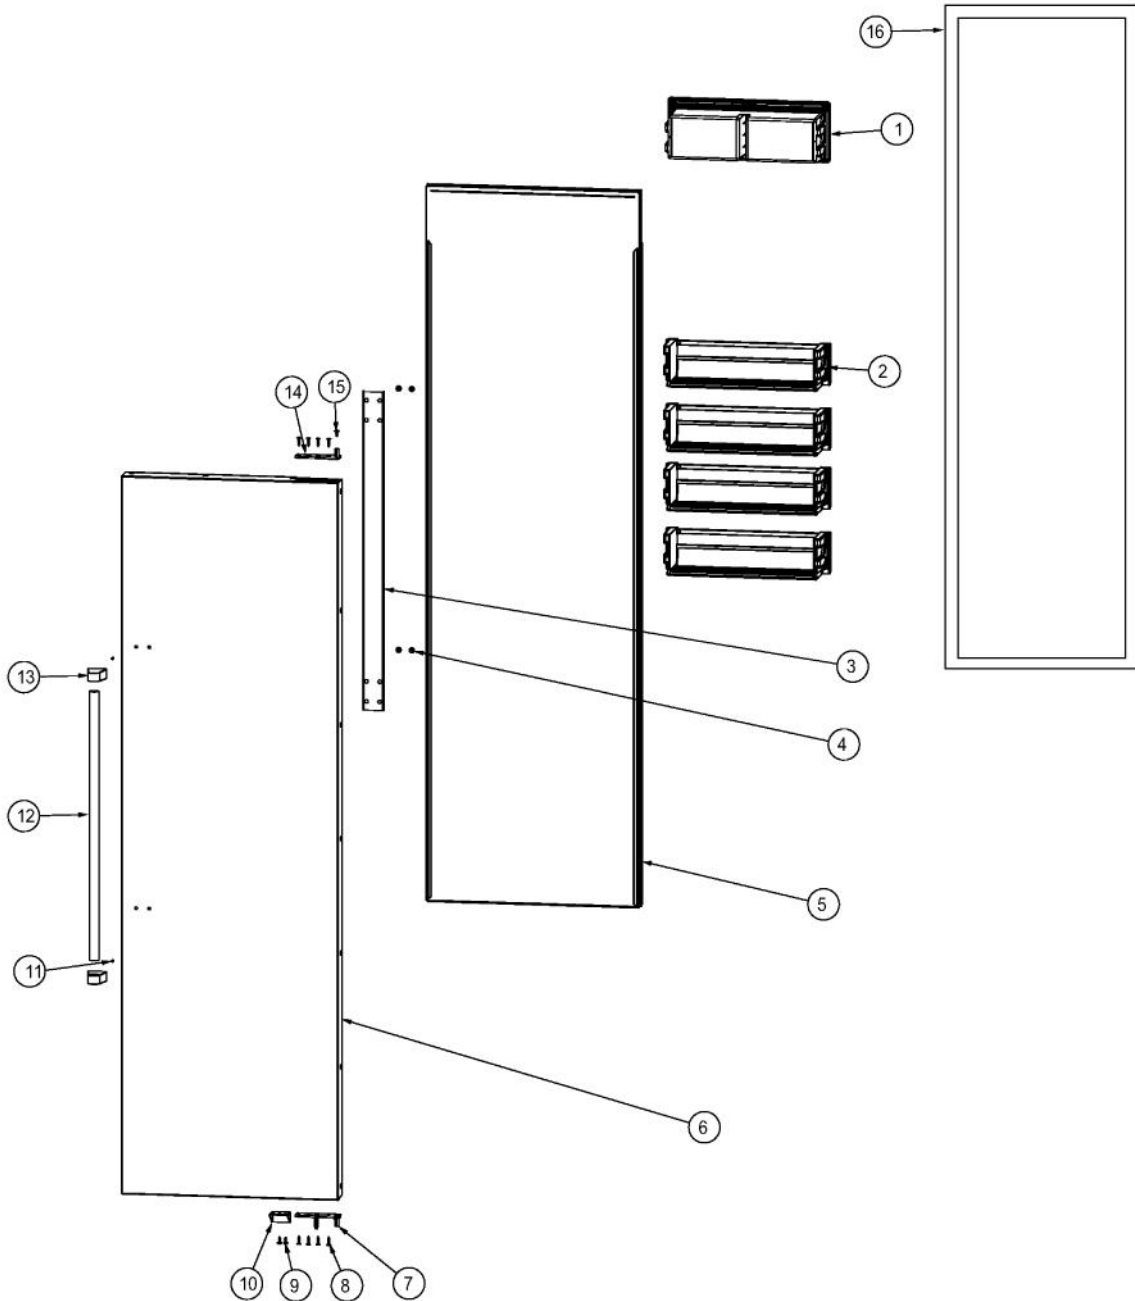

Ref #	Part Number	Qty.	Description
1	PB070355	6	INSULATION MC COVER
2	K20910007	1	MC TOP SXS 48
3	K20910008	1	MC BACK SXS 48
4	PC040010	19	POP RIVET
5	K2099455	1	SUPPORT MC Z
6	007981-000	1	MC COVER ASM BI 48
7	PB070363	2	INSULATION MC COVER
8	PB970171	1	MC INSULATION - BACK SIDE
9	K2099459	1	MC SIDE R
10	PD020194	40	SCREW-SM
11	A4554806	1	BUSHING-SNAP VA4554806
12	K20915675	2	BRACKET PSM
13	PD040157	4	BEARING SLEEVE
14	PK050004	2	BRACKET GRILLE
15	M0253916	8	SCREW-TF
16	003269-000	1	ENDCAP, PRO, RH, HINGE
17	003298-000	1	PLATE, BACK, GRILLE
18	003296-000	1	EXTRUSION, LOUVER, MIDDLE
19	003297-000	1	EXTRUSION, LOUVER, BOTTOM
20	003295-000	1	EXTRUSION, LOUVER, TOP
21	003274-000	1	ENDCAP, PRO, LH, HINGE
22	PD020233	1	SCR LAG 5/16-9 GX 5/16X7/16 WAF IHXW 3 S ZN
23	K2099460	1	MC SIDE L
NI	003299-000	1	GRILLE, ASM, 48 SXS