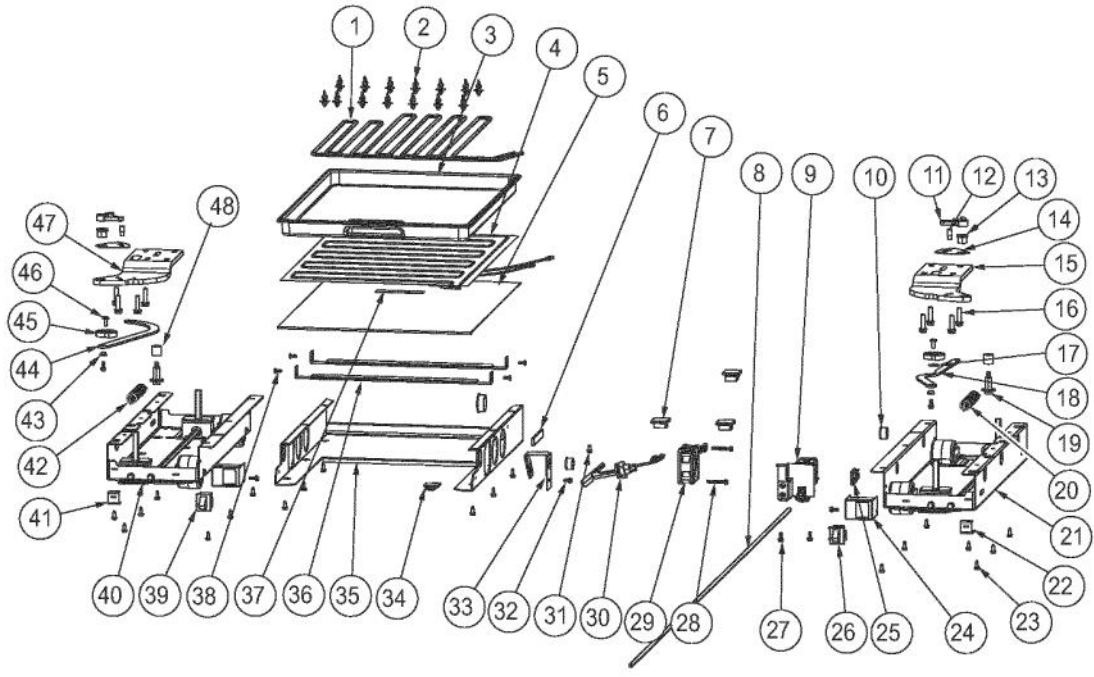

Ref #	Part Number	Qty.	Description
1	F20915693	1	SERPENTINE CONDENSER DRAIN ALL SXS'S
2	PD030146	14	STAND OFF LOCK CLIP
3	PK930348	1	PAN DRAIN
4	PE070707	1	PAN HEATER
5	L20914124	1	TRAY PAN HEATER
6	PF930654	1	LABEL CONDENSATE FAN SERVICE
7	M0104102	3	CLIP-CORD RED
8	PB020304	1	PLASTIC TUBING-IM WATERLINE NON DISP (SXS & AF)
9	G32913789	1	BRKT & VALVE H2O SNGL ASM
10	A4554806	2	BUSHING-SNAP VA4554806
11	PD940091	2	BUSHING - DOOR STOP
12	PC920145	2	PIN - DOOR STOP
13	PD940090	2	BUSHING - WC DOOR LEVEL
14	PC920144	2	PLATE - WC DOOR SHIM
15	PC920215	1	HINGE PLATE SXS LR
16	000570-000	8	HEX SCREW
17	003867-000	1	SPRING EXTENSION
18	PC920166	1	BAR-WC BOT HINGE RH
19	M0221523	2	SCREW - SHLDR
20	003867-000	1	SPRING EXTENSION
21	PM910398	1	LEVELER ASSEMBLY - R
22	K2098044	1	BRKT GRILLE SUPPORT
23	PD020194	20	SCREW-SM
24	014334-000	2	BRACKET,LT,SWITCH
25	M0104106	2	CLIP-CORD VM0104106
26	PE950147	1	SWITCH SPST NC BLACK
27	M0220417	8	SCREW-TC
28	PD020274	2	SCR SLTD HEX WSHR HD 8X1.250 BT
29	000731-000	1	AXIAL FAN
30	PE050248	1	FLOAT SWITCH HORIZONTAL
31	PD020010	1	10 X 3/8 GREEN GROUNDING SCREW
32	M0253916	1	SCREW-TF
33	B20915627	1	BRACKET HORIZ FLOAT SWITCH
34	A4554817	1	BUSHING-SNAP VA4554817
35	K20915952	1	SHIELD BOTTOM DRAIN
36	K20911831	2	BRACKET CONDENSATE SUPPORT
37	PF031267	1	LABEL HEATER PAN
38	PC040010	4	POP RIVET
39	PE950146	1	SWITCH SPDT BLACK
40	PM910399	1	LEVELER MODULE L
41	K2098096	1	BRKT GRILLE SUPPORT
42	PC910015	1	SPRING EXTENSION
43	PD940094	2	BUSHING
44	PC920149	1	BAR-WC BOT HINGE LH
45	PM010602	2	CAM DOOR ADJUSTMENT
46	PD020234	2	SCREW THP 10-32 X .500 SS BO
47	PC020289	1	HINGE PLATE LL
48	PD940107	2	ROUND SPRING SPACER