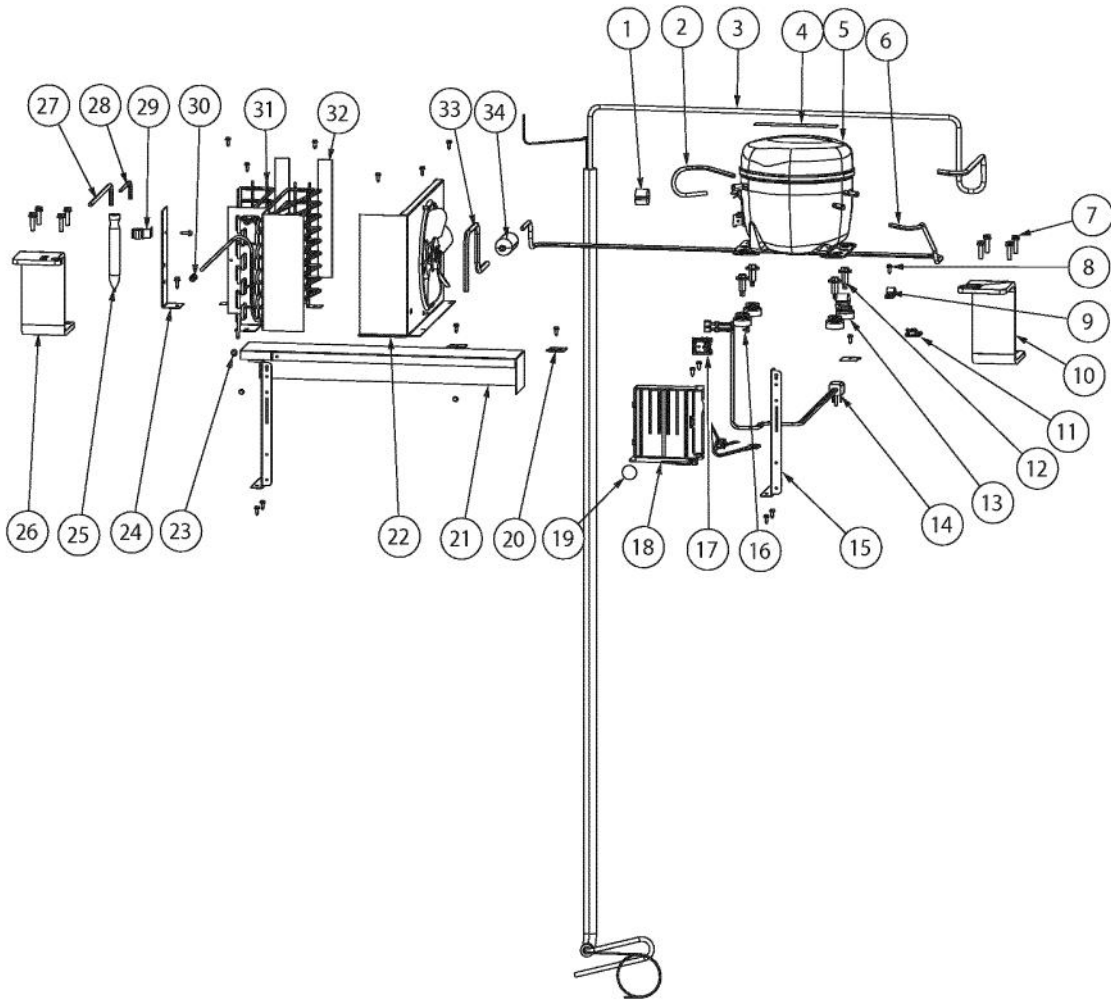

Ref #	Part Number	Qty.	Description
1	10699601	2	DAMPER-TUBING .8
2	F2096507	1	TUBE-PROCESS GRN
3	F2097793	1	TUBE FORMED HT EXCH
4	C8982701	1	LABEL-COMP WARN
5	PM010619	1	COMPRESSOR VCC
6	F2099443	1	TUBE DISCHARGE FORMED PRE ACCUM
7	000570-000	8	HEX SCREW
8	PD020195	20	SCR 8-18 X 5/8
9	PD030118	1	SCREW - SHLDR
10	PC920203	1	HINGE ASM UR
11	M0104106	1	CLIP-CORD VM0104106
12	M0221523	4	SCREW - SHLDR
13	10835901	4	GROMMET RUBBER V10835901
14	10916507D	1	POWER CORD
15	K20912569	2	BRACKET GRILLE SUPPORT
16	M0211014	1	SCREW-SM
17	PE950149	1	SWITCH POWER
18	011666-000	1	INVERTER CMPRESSOR
19	PF930682	1	LABEL WARNING INVERTER
20	K2096943	3	PANEL BRACKET
21	K20912585	1	DIVERTER AIR HI SIDE SXS
22	G5096494	1	COND. FAN ASSY
23	007408-000	1	RING,LOK, .250 DIA
24	K2099454	1	BRACKET DRIER
25	PM910381	1	DRIER - HIGH SIDE
26	PC920193	1	HINGE ASSEM UPPER RH
27	F2097740	1	TUBE PROCESS
28	F2096504	1	TUBE-DRIER EXT
29	10547001	1	CLIP-DRIER V10547001
30	007407-000	1	RING,LOK, .187 DIA
31	PB920171	1	CONDENSER ASM
32	A3189370	2	GASKET-FOAM VA3189370
33	008093-000	1	TUBE EVACUTION
34	PB920201	1	ACCUMULATOR