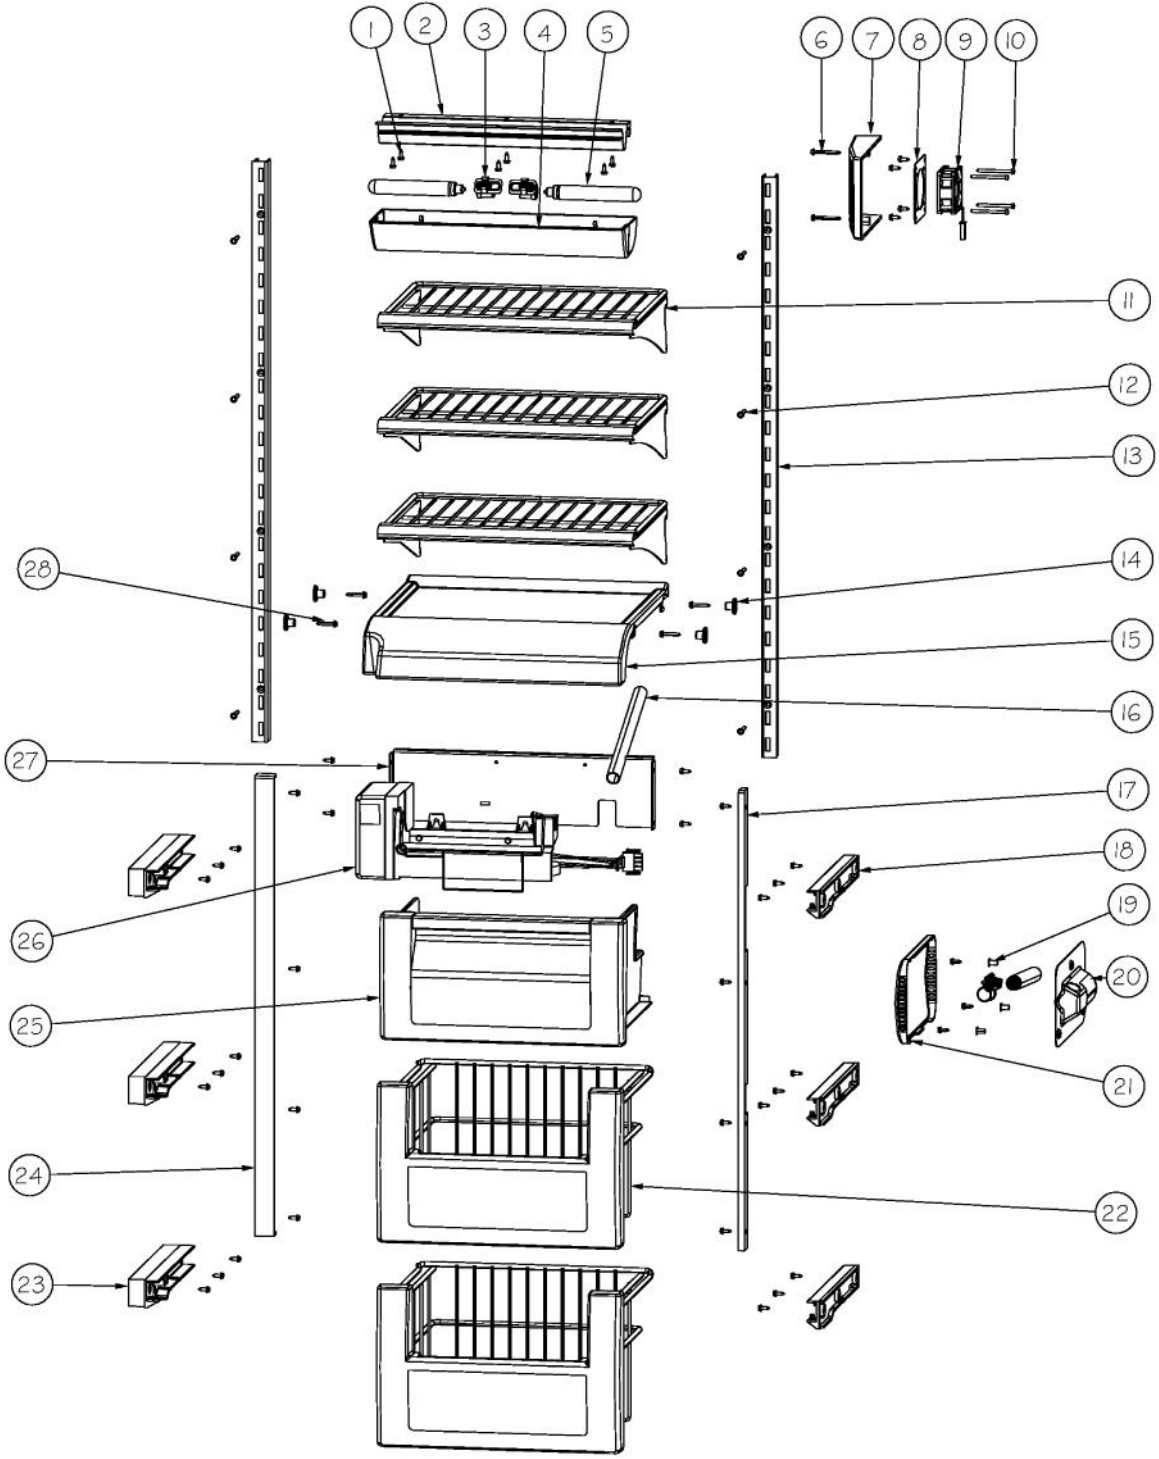

Ref #	Part Number	Qty.	Description
1	L2099492	1	BRACKET LIGHT SXS 48 FF
2	A3079001	3	LAMP - 40W
3	PE950125	3	LIGHT SOCKET
4	PD020194	24	SCREW-SM
5	PK930268	1	COVER LIGHT ASM AF AR 30 SXS 48 FF
6	PM010529	4	SHELF ASM GLASS 30 AR 48 FF
7	M0238535	12	SCREW-SM
8	G32911938	2	DRAWER DELI ASM SXS AR 30
9	PM910227	2	LADDER RS REF
10	G50911937	1	SHELF ASM
11	012259-000	2	DRAWER PRODUCE ASM AR 30/48
12	PK930327	1	DUCT MEATSAVOR SXS 48 REAR
13	M0211021	3	SCREW-SM
14	PK930169	1	DUCT MEAT SAVIOR SXS 42/48 R
15	PK930172	1	COVER CONTROL MEAT SAVIOR
16	PK930168	1	DIAL CONTROL MEAT SAVIOR
17	PM910334	1	ROLLER TENSION
18	PK930173	1	SUPPORT SLIDE MEAT SAVIOR SXS 42/48 R
19	PK930309	1	DRAWER MEAT SAVIOR AR 30 SXS 48
20	PK930176	1	SUPPORT DRAWER MEAT SAVIOR 42/48 L
21	PM910288	1	SLIDE MEAT SAVIOR L
22	PK930174	1	SUPPORT SLIDE MEAT SAVIOR SXS 42/48 L
23	PK930170	1	DUCT MEAT SAVIOR SXS 42 L
24	PD920162	2	SCR 8-16 PLASTITE PNP 1/4 S
25	020100-000	1	DOOR MEATSAVOR ASM AR 30 SXS 48
26	PK930308	1	SHELF MEAT SAVIOR AR 30 SXS 48
27	PK930346	1	COVER LIGHT
28	M0580007	3	GROMMET-SCREW
29	10270203	1	HOUSING-LIGHT V10270203
30	007302-000	1	BRACKET,FAN
31	004551-000	1	AXIAL FAN
32	M0221913	4	SCREW-SM
33	C8983701	1	THERMISTOR
34	010093-000	1	PLASMA CLUSTER
35	012312-000	1	FAN COVER SXS
36	PD020188	2	SCR 8-18 BT HXWS 1 1/2