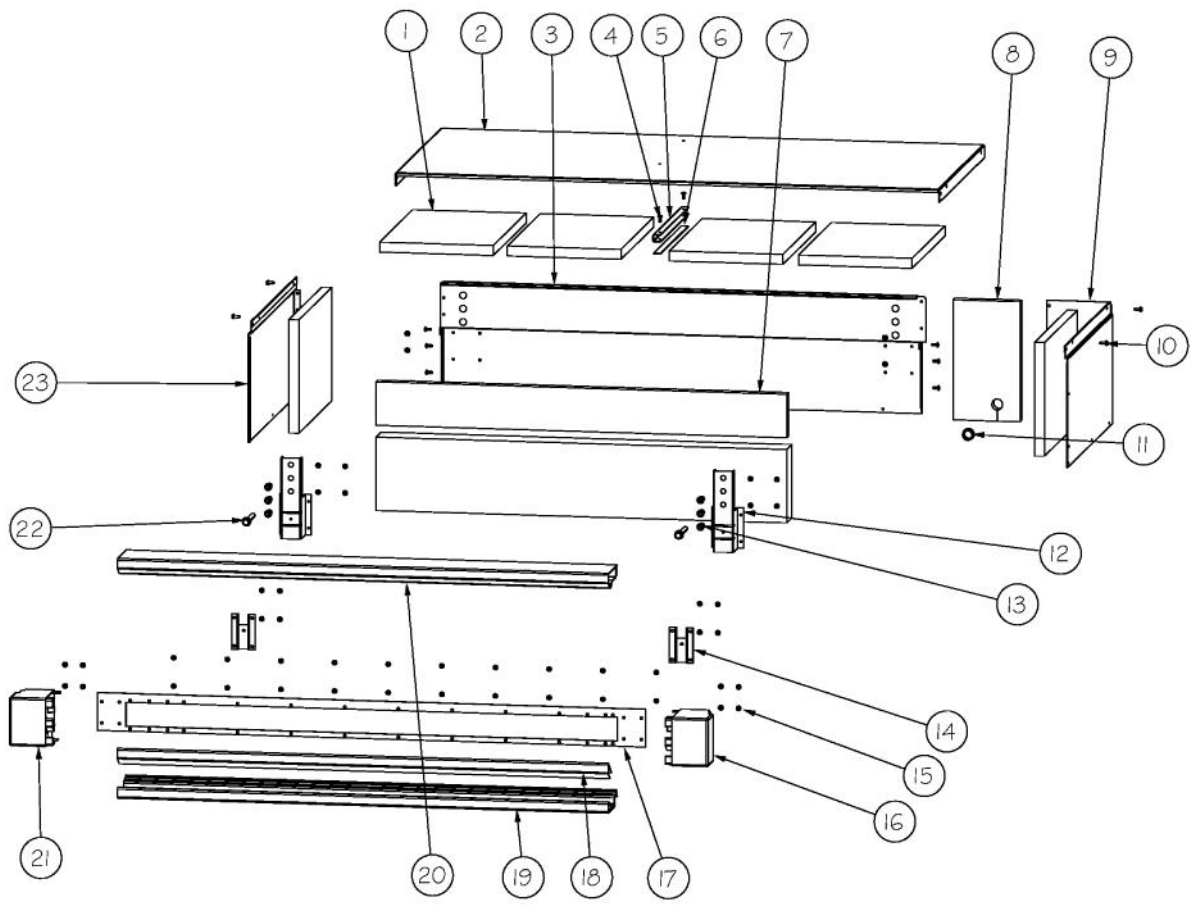

Ref #	Part Number	Qty.	Description
1	PB070355	6	INSULATION MC COVER
2	K20910007	1	MC TOP SXS 48
3	K20910008	1	MC BACK SXS 48
4	PC040010	19	POP RIVET
5	K2099455	1	SUPPORT MC Z
6	007981-000	1	MC COVER ASM BI 48
7	PB070363	2	INSULATION MC COVER
8	PB970171	1	MC INSULATION - BACK SIDE
9	K2099459	1	MC SIDE R
10	PD020194	40	SCREW-SM
11	A4554806	1	BUSHING-SNAP VA4554806
12	K20915675	2	BRACKET PSM
13	PD040157	4	BEARING SLEEVE
14	PK050004	2	BRACKET GRILLE
15	M0253916	8	SCREW-TF
16	003269-000	1	ENDCAP, PRO, RH, HINGE
17	003298-000	1	PLATE, BACK, GRILLE
18	003296-000	1	EXTRUSION, LOUVER, MIDDLE
19	003297-000	1	EXTRUSION, LOUVER, BOTTOM
20	003295-000	1	EXTRUSION, LOUVER, TOP
21	003274-000	1	ENDCAP, PRO, LH, HINGE
22	PD020233	1	SCR LAG 5/16-9 GX 5/16X7/16 WAF IHXW 3 S ZN
23	K2099460	1	MC SIDE L
NI	003299-000	1	GRILLE, ASM, 48 SXS