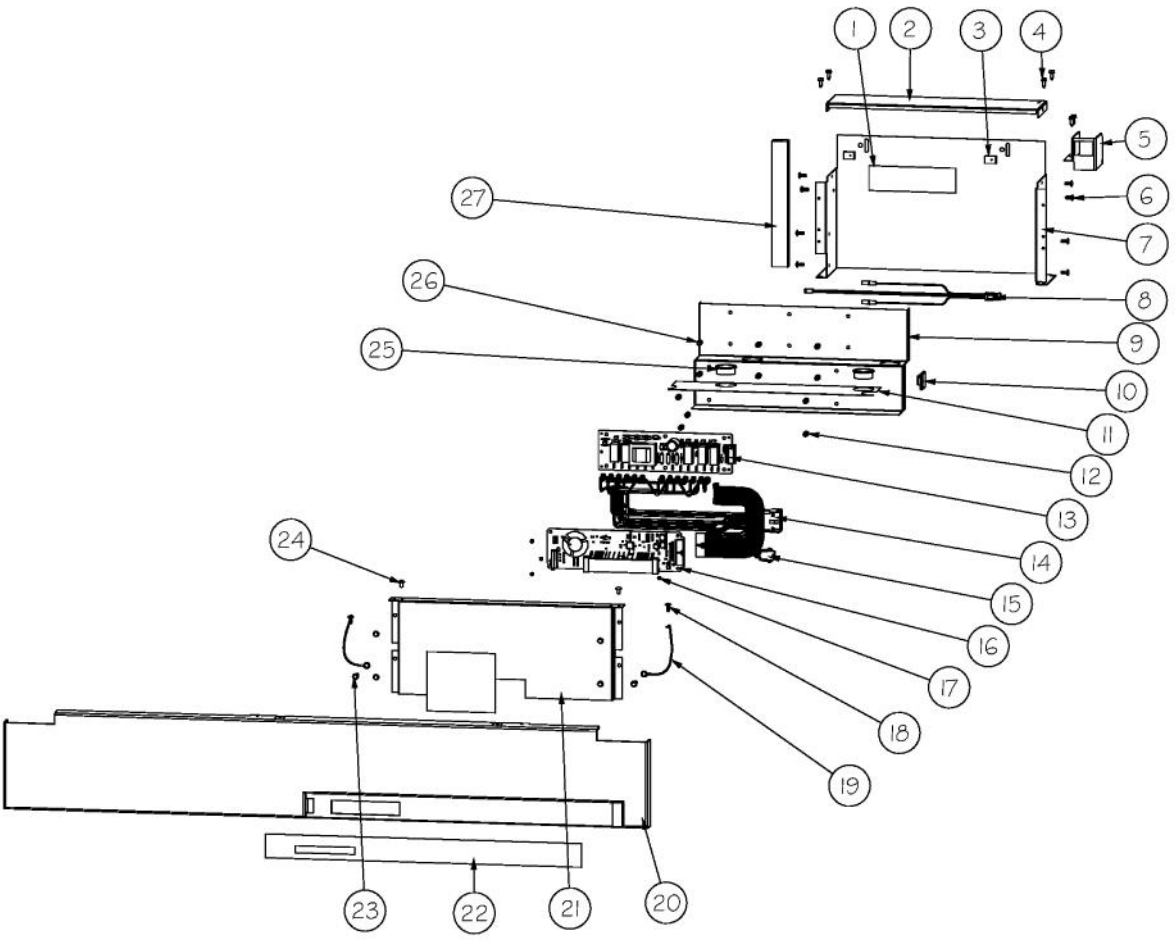

Ref #	Part Number	Qty.	Description
1	10699601	2	DAMPER-TUBING .8
2	F2096507	1	TUBE-PROCESS GRN
3	F2097793	1	TUBE FORMED HT EXCH
4	C8982701	1	LABEL-COMP WARN
5	PM010619	1	COMPRESSOR VCC
6	F2099443	1	TUBE DISCHARGE FORMED PRE ACCUM
7	000570-000	8	HEX SCREW
8	PD020195	20	SCR 8-18 X 5/8
9	PD030118	1	SCREW - SHLDR
10	PC920203	1	HINGE ASM UR
11	M0104106	1	CLIP-CORD VM0104106
12	M0221523	4	SCREW - SHLDR
13	10835901	4	GROMMET RUBBER V10835901
14	10916507D	1	POWER CORD
15	K20912569	2	BRACKET GRILLE SUPPORT
16	M0211014	1	SCREW-SM
17	PE950149	1	SWITCH POWER
18	011666-000	1	INVERTER CMPRESSOR
19	PF930682	1	LABEL WARNING INVERTER
20	K2096943	3	PANEL BRACKET
21	K20912585	1	DIVERTER AIR HI SIDE SXS
22	G5096494	1	COND. FAN ASSY
23	007408-000	1	RING,LOK, .250 DIA
24	K2099454	1	BRACKET DRIER
25	PM910381	1	DRIER - HIGH SIDE
26	PC920193	1	HINGE ASSEM UPPER RH
27	F2097740	1	TUBE PROCESS
28	F2096504	1	TUBE-DRIER EXT
29	10547001	1	CLIP-DRIER V10547001
30	007407-000	1	RING,LOK, .187 DIA
31	PB920171	1	CONDENSER ASM
32	A3189370	2	GASKET-FOAM VA3189370
33	008093-000	1	TUBE EVACUTION
34	PB920201	1	ACCUMULATOR