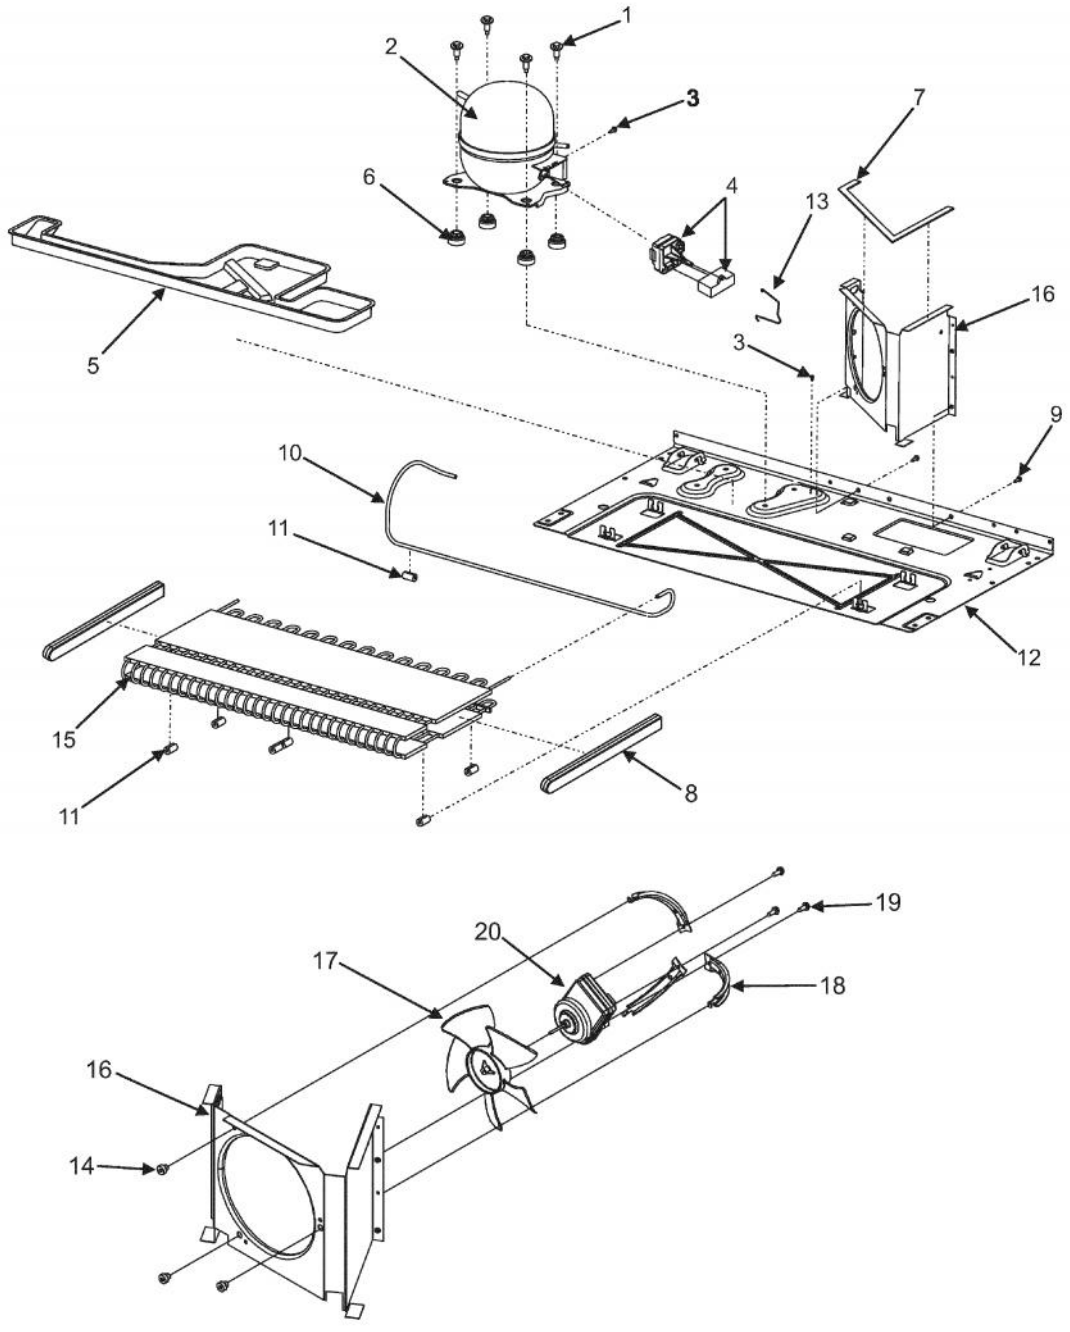

Ref #	Part Number	Qty.	Description
1	PS400153		SCREW, COMPRESSOR (67006432)
2	PS400384		COMPRESSOR KIT (W10160407)
3	PS400155		CAPACITOR, BALE STRAP, AND GROMMETS)
4	PS400156		GROUND SCREW (67006433)
5	PS400157		OVERLOAD AND RELAY W/CAPICITOR (67005560)
6	PS400158		DRAIN PAN (67007175)
7	PS400159		GROMMET, COMPRESSOR (67003493)
8	PS400385		SEAL, CONDENSER SHROUD (61003210)
9	PS400129		BLOCK, EPS CONDENSER (67002235)
10	PS400161		SCREW, SMALL (67006425)
11	PS400162		DISCHARGE TUBE (67004700)
12	PS400163		GROMMET CONDENSER (67005680)
13	PS400164		BASE PAN (67005889)
14	PS400165		BALE STRAP (12576801)
15	PS400166		GROMMET BRACKET (61004743)
16	PS400167		CONDENSER (67006131)
17	PS400168		SHROUD, CONDENSER FAN (67001090)
18	PS400169		BLADE, CONDENSER FAN (67004952)
19	PS400170		BRACKET, CONDENSER MOTOR (67004953)
20	PS400160		SCREW, BRACKT (67004954)
NI	PS400171		MOTOR, CONDENSER FAN (67004432)
			HARNES, MC (67005435)