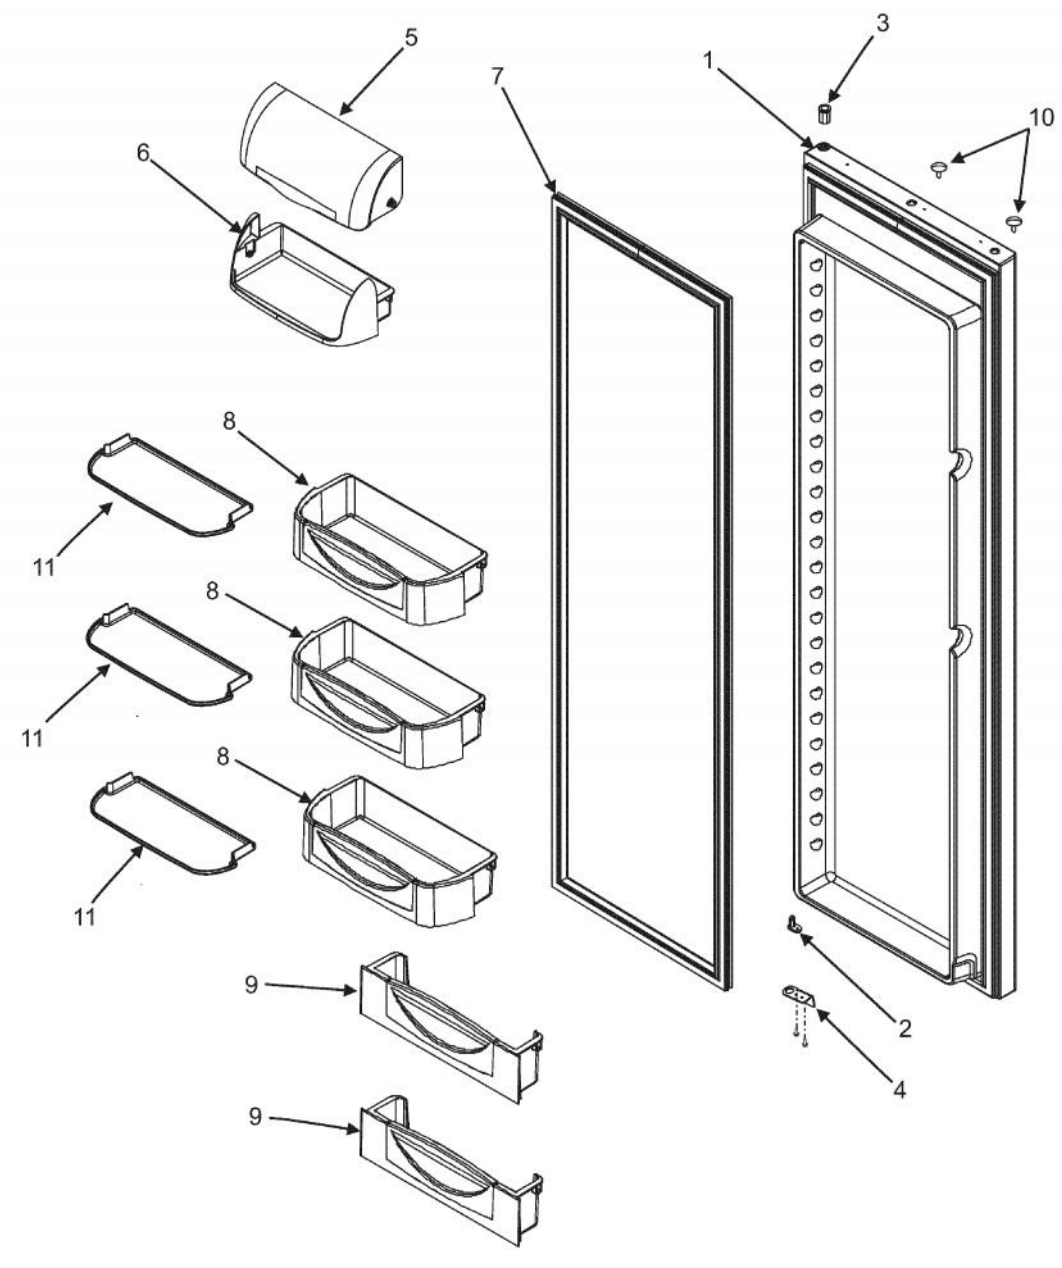

Ref #	Part Number	Qty.	Description
1	PS400432		HANDLE ASSEMBLY (INC. END CAPS) VCSF03 W10162583
2	PS400004		STUD, HANDLE (67002936)
3	PS400003		SCREW, HANDLE (3387230)
4	PS400430		PRO LOGO (67006680)

Ref #	Part Number	Qty.	Description
1	PS400415		REFRIGERATOR DOOR ASSEMBLY (SS) (67006671)
2	PS400241		DOOR CLOSURE (67006134)
3	PS400242		DOOR BUSHING (BLACK) (67004976)
4	PS400243		DOOR STOP (67007017)
NI	PS400244		SCREW, DOOR STOP (67006672)
5	PS400245		DAIRY DOOR (67002957)
6	PS400246		DAIRY TRAY (67002304)
7	PS400247		GASKET, REFRIGERATOR DOOR (67003965)
8	PS400248		BUCKET ASSEMBLY (INC. GRIPPER) 67006674
9	PS400249		BUCKET, REFRIGERATOR DOOR (67004285)
10	PS400250		PLUG, BUTTON (M0311607)
11	PS400251		GRIPPER (67006673)

Ref #	Part Number	Qty.	Description
1	PS400428		FREEZER DOOR ASSEMBLY (SS) (67006749)
2	PS400241		DOOR CLOSURE (67006134)
3	PS400419		DOOR BUSHING (BLACK) (67004627)
4	PS400254		DOOR STOP (67006518)
NI	PS400244		SCREW, DOOR STOP (67006672)
5	PS400250		PLUG, BUTTON (M0311607)
6	PS400433		BUCKET, LOWER FREEZER DOOR 12557501
7	PS400256		GASKET, FREEZER DOOR (67003967)
8	PS400257		FRAME, TILT BUCKET (67004291)
9	PS400258		TILT BUCKET (67004290)
10	PS400259		FRAME, TILT BASKET (67004475)
11	PS400260		TILT BASKET (67005630)
12	PS400420		BUCKET, FREEZER DOOR (12664901)
13	PS400421		SCREW, BUCKET (67006750)