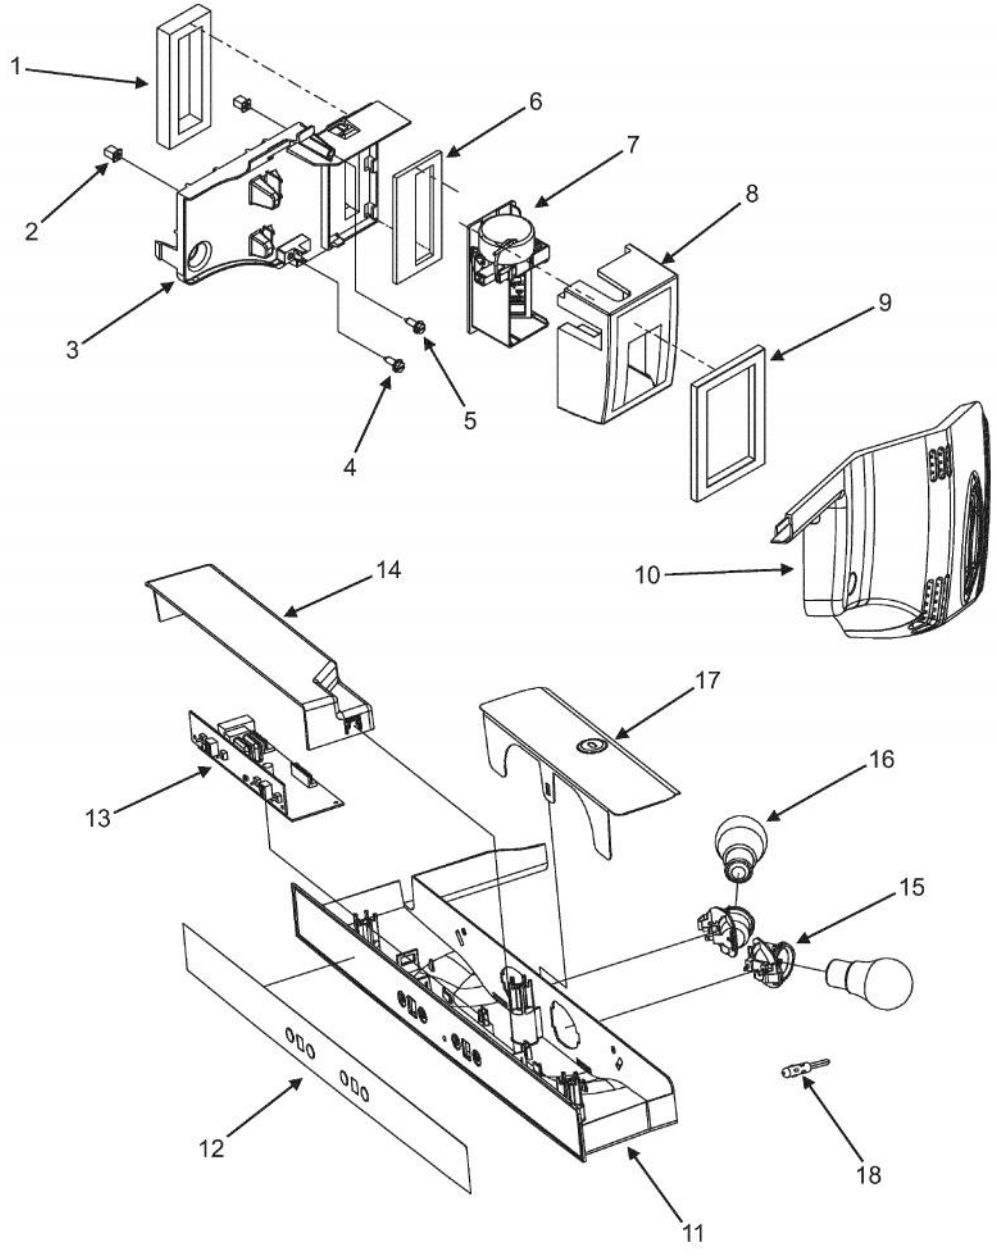

Ref #	Part Number	Qty.	Description
1	PS400432		HANDLE ASSEMBLY (INC. END CAPS) VCSF03 W10162583
2	PS400004		STUD, HANDLE (67002936)
3	PS400003		SCREW, HANDLE (3387230)
4	PS400430		PRO LOGO (67006680)

Ref #	Part Number	Qty.	Description
1	PS400415		REFRIGERATOR DOOR ASSEMBLY (SS) (67006671)
2	PS400241		DOOR CLOSURE (67006134)
3	PS400242		DOOR BUSHING (BLACK) (67004976)
4	PS400243		DOOR STOP (67007017)
NI	PS400244		SCREW, DOOR STOP (67006672)
5	PS400245		DAIRY DOOR (67002957)
6	PS400246		DAIRY TRAY (67002304)
7	PS400247		GASKET, REFRIGERATOR DOOR (67003965)
8	PS400248		BUCKET ASSEMBLY (INC. GRIPPER) 67006674
9	PS400249		BUCKET, REFRIGERATOR DOOR (67004285)
10	PS400250		PLUG, BUTTON (M0311607)
11	PS400251		GRIPPER (67006673)

Ref #	Part Number	Qty.	Description
1	PS400428		FREEZER DOOR ASSEMBLY (SS) (67006749)
2	PS400241		DOOR CLOSURE (67006134)
3	PS400419		DOOR BUSHING (BLACK) (67004627)
4	PS400254		DOOR STOP (67006518)
NI	PS400244		SCREW, DOOR STOP (67006672)
5	PS400250		PLUG, BUTTON (M0311607)
6	PS400433		BUCKET, LOWER FREEZER DOOR 12557501
7	PS400256		GASKET, FREEZER DOOR (67003967)
8	PS400257		FRAME, TILT BUCKET (67004291)
9	PS400258		TILT BUCKET (67004290)
10	PS400259		FRAME, TILT BASKET (67004475)
11	PS400260		TILT BASKET (67005630)
12	PS400420		BUCKET, FREEZER DOOR (12664901)
13	PS400421		SCREW, BUCKET (67006750)

Ref #	Part Number	Qty.	Description
1	PS400015		SCREW, TOP HINGE COVER (67006521)
2	PS400218		COVER, TOP HINGE 67006726
3	PS400013		SCREW, DOOR STOP (67006287)
4	PS400280		SCREW (67006487)
5	PS400217		TOP HINGE 12626908
6	PS400094		CORNER COVER (67003485)
7	PS400008		COVER, RIGHT HINGE, BLACK
8	PS400288		TOE GRILLE (67006687)
9	PS400006		HINGE, TOP RIGHT
10	PS400281		BOTTOM HINGE (67007007)
11	PS400282		SCREW, BOTTOM HINGE (67006564)
12	PS400283		SCREW, CLOSURE (67006492)
13	PS400284		DOOR CLOSURE (67006493)
14	PS400285		SHIM, CLOSURE (67005716)
15	PS400286		BOTTOM HINGE (67007008)
16	PS400287		SHIM, TOP HINGE (12695601)
17	PS400102		BRAKE, FOOT (67003868)