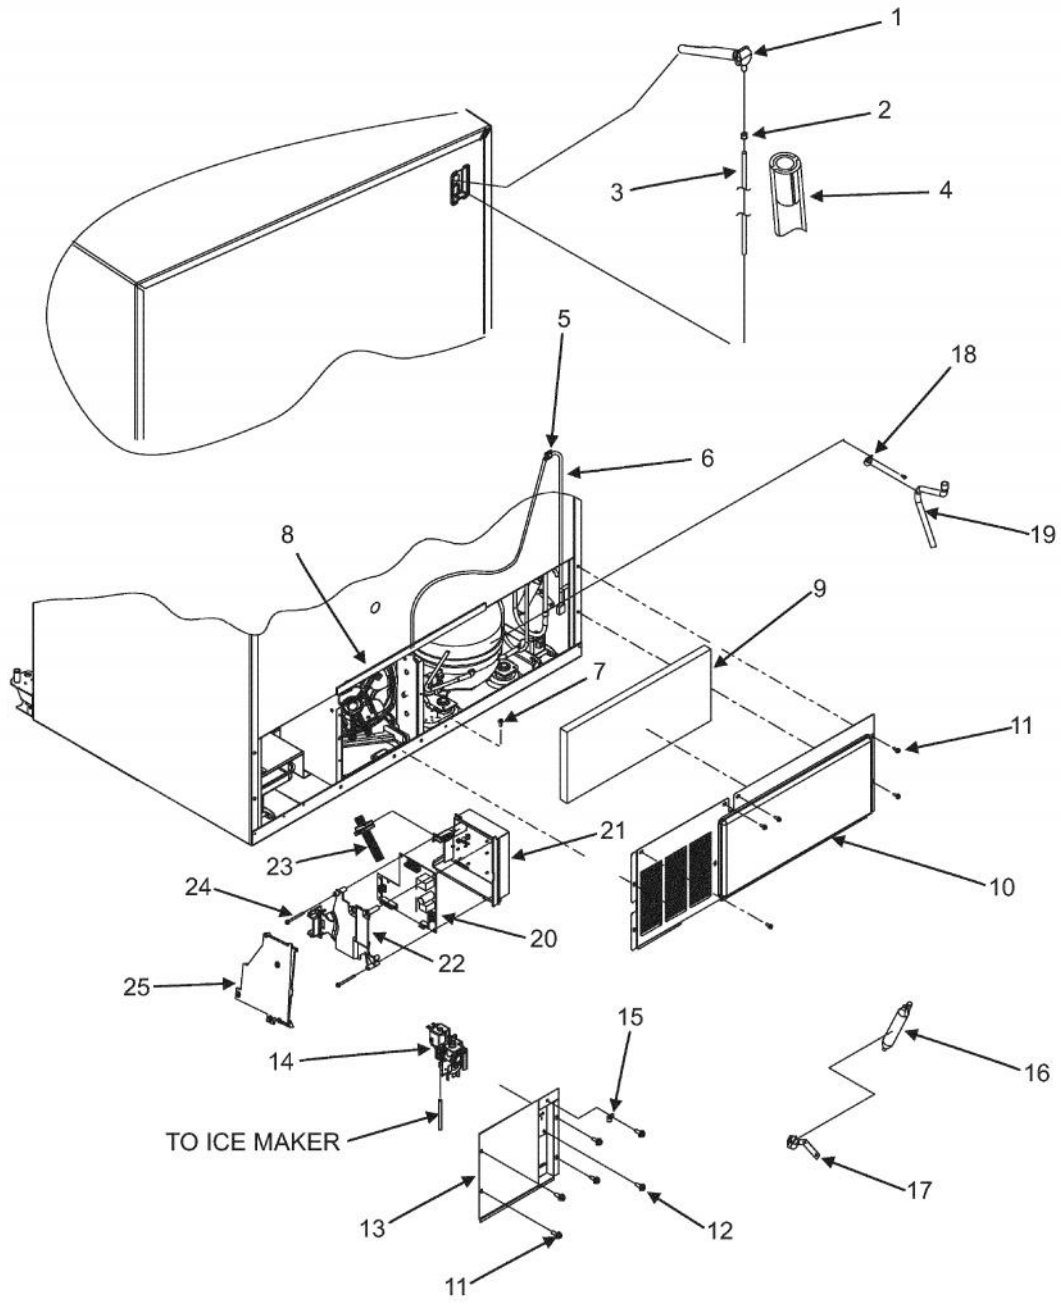

Ref #	Part Number	Qty.	Description
1	PS400386		ELBOW, FILL TUBE (67003579)
2	PS400181		CLIP, SPEED (M0114003)
3	PS400387		PLASTIC TUBE (B5705307)
4	PS400178		INSERT, TUBE
5	PS400180		CLIP
6	PS400195		POWER CORD (67006506)
7	PS400155		GROUND SCREW (67006433)
8	PS400175		GASKET
9	PS400186		ACOUSTIC FIBER (67003796)
10	PS400172		COVER, MC BACK (67006101)
11	PS400129		SCREW, SMALL (67006425)
12	PS400174		SCREW, VALVE (67006662)
13	PS400426		COVER, WATER VALVE (12479803)
14	PS400427		WATER VALVE (67003753)
15	PS400182		CLAMP, TUBE
16	PS400132		DRIER (B2150504)
17	PS400131		CLIP, DRIER (10547002)
18	PS400388		CLAMP (67006700)
NI	PS400190		SCREW, HV BOX COVER (67006615)
19	PS400389		DRAIN TUBE (12580401)
20	PS400390		BOARD, HV CONTROL (INC. INSTRUCTION SHEET) (W10207...
21	PS400192		BOX, HV CONTROL (67004969)
22	PS400193		SPACER, HV BOX (67005418)
23	PS4000391		HARNES, HV BOARD
24	PS400184		SCREW, HV BOX (67006550)
25	PS400189		COVER, HV BOX (67005421)
NI	PS400190		SCREW, HV BOX COVER (67006615)
NI	PS400188		WATERLINE TRACK (67004102)