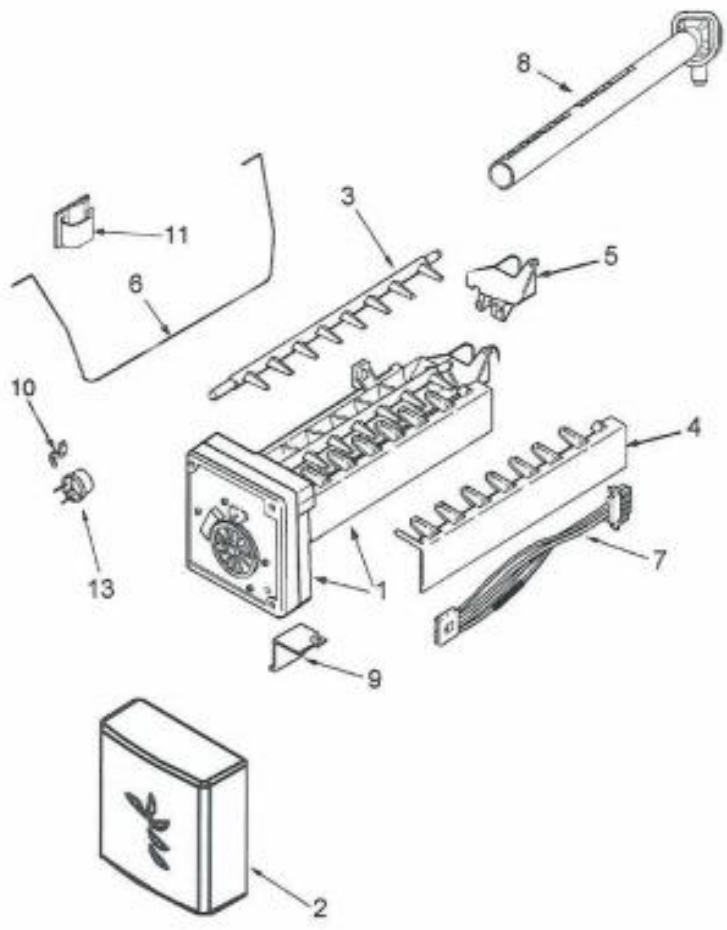

Ref #	Part Number	Qty.	Description
1	PS400196		ICE MAKER ASSEMBLY
NI	PS400197		BRACKET, ICE MAKER (67002823)
NI	PS400366		SCREW, ICE MAKER (67006698)
2	PS400368		COVER, ICE MAKER
3	PS400199		ICE EJECTOR
4	PS400200		ICE STRIPPER
5	PS400201		WATER INLET (95100-1)
6	PS400365		ICE MAKER ARM / WIRE (12671401)
7	PS400392		HARNESS, ICE MAKER (W10146387)
8	PS400386		ELBOW, FILL TUBE (67003579)
9	PS400204		BRACKET, MODULE AND HEATER (95107-1)
NI	PS400205		SCREW, BRACKET (95108-1)
10	PS400206		RETAINER, THERMOSTAST (95104-1)
11	PS400180		CLIP
12	PS400393		THERMOSTAT (95092-1)
13	N/A		MUST ORDER PD400196
NI	PS400394		CEMENT (95093-1)
NI	PS400208		COUPLING (10244904)
NI	PS400209		ICE MAKER HOOK UP KIT (R0131235)
NI	015719-000		(Inc. 1/4` X 25` Copper Tube, Non-Piercing Saddle Valve, & 1/4` ... TUBE - WATER