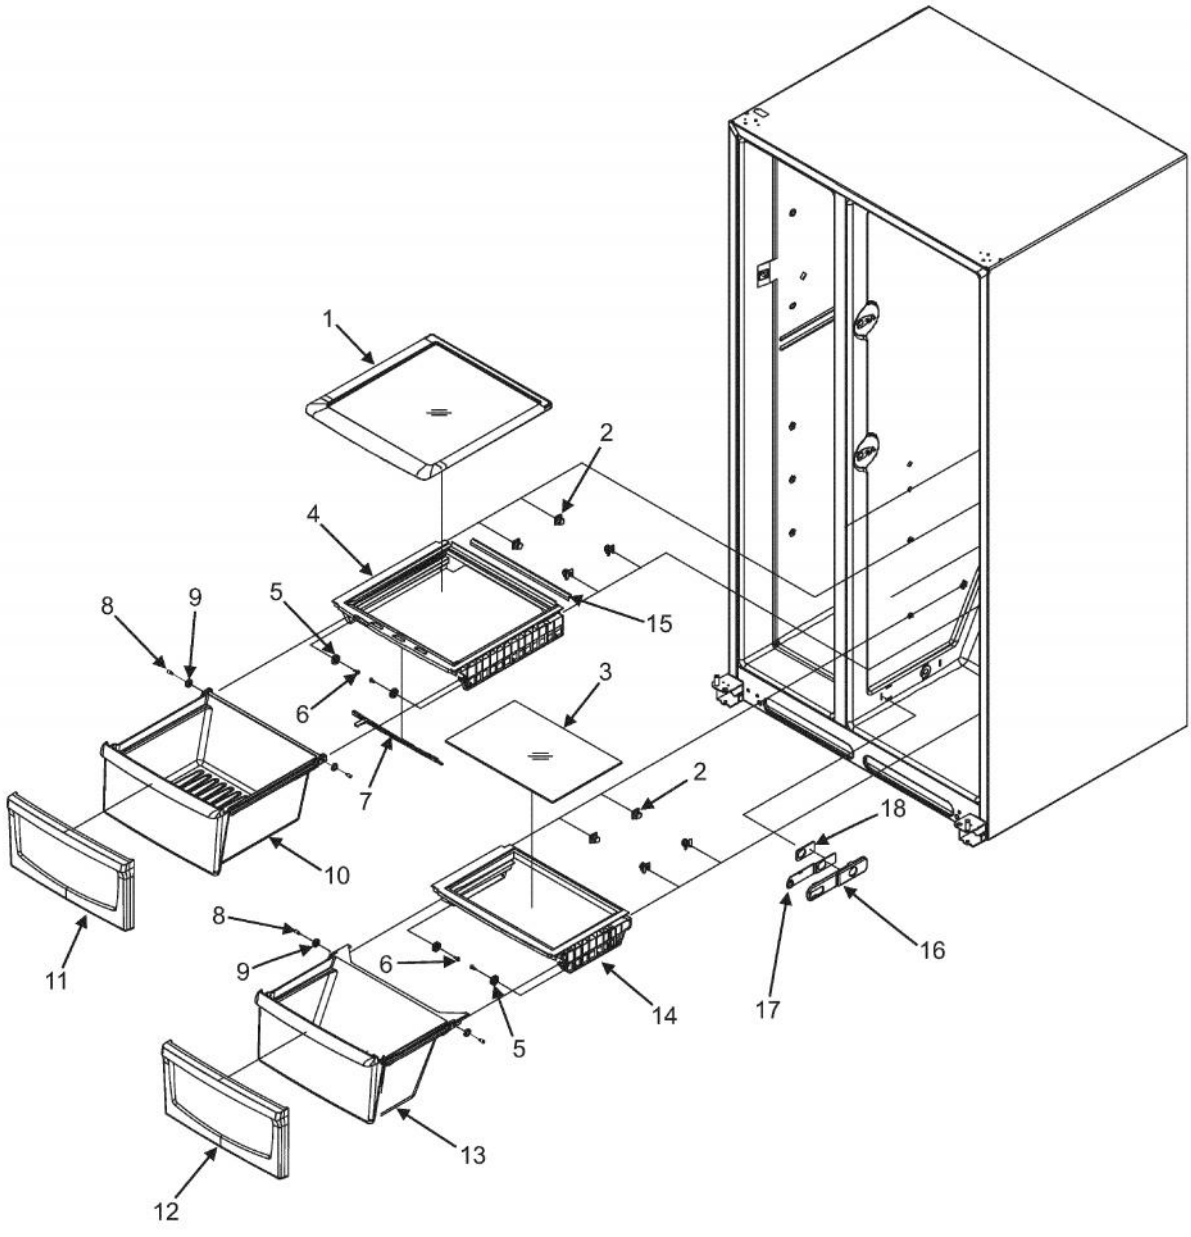

Ref #	Part Number	Qty.	Description
1	PS400317		SHELF, CRISPER TOP (67006880)
2	PS400318		SUPPORT, CRISPER FRAME (12603701)
3	PS400319		GLASS, MEAT SHELF (67004132)
4	PS400320		FRAME, CRISPER SHELF (67004140)
5	PS400310		ROLLER, CRISPER FRAME (67004169)
6	PS400311		SCREW, ROLLER (67006692)
7	PS400321		SLIDE, CONTROL (WHITE) (67004885)
8	PS400316		PIN, ROLLER (67004174)
9	PS400315		ROLLER, PAN (67004133)
10	PS400322		PAN, LARGE CRISPER (67005816)
11	PS400323		FRONT, LARGE CRISPER PAN (67006693)
12	PS400324		FRONT, MEAT PAN (67006694)
13	PS400325		PAN, MEAT (67005817)
14	PS400326		FRAME, MEAT SHELF (67004247)
15	PS400327		SEAL, CRISPER FRAME (REAR) (67004249)
16	PS400328		HOUSING, TEMPERATURE CONTROL (67006695)
17	PS400329		SLIDE, TEMPERATURE CONTROL (67004176)
18	PS400330		GASKET, TEMPERATURE CONTROL (67004177)