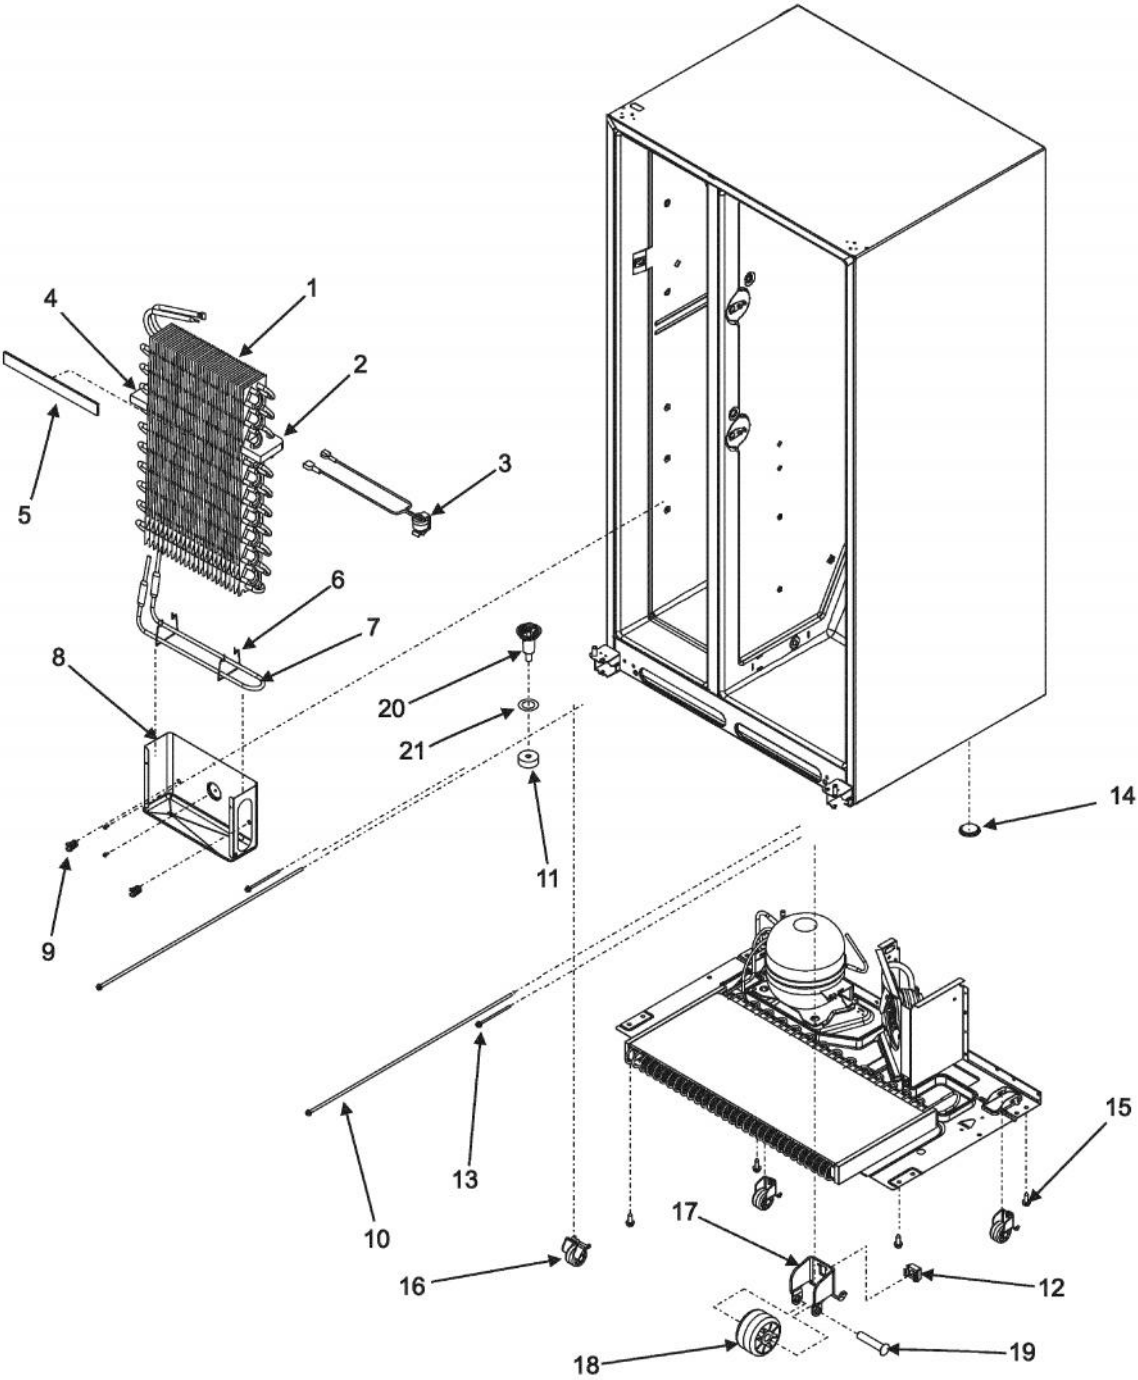

Ref #	Part Number	Qty.	Description
1	PS400350		EVAPORATOR KIT (INC. EVAP, HT. SHLD, & INST.) (12001940)
2	PS400351		BLOCK, AIR COIL (12590102)
3	PS400352		DEFROST THERMOSTAT (67005363)
NI	PS400353		THERMISTOR
4	PS400354		BLOCK, AIR COIL (LEFT) (12590101)
5	PS400355		GASKET, FOAM (67002226)
6	PS400137		CLIP, HEATER
7	PS400356		HEATER, EVAPORATOR (67004188)
8	PS400357		DRIP TRAY, EVAPORATOR (12558101WD)
NI	PS400358		SCREW, SMALL (M0224416)
9	PS400359		CLIP, EVAPORATOR (10623003)
10	PS400150		SCREW, ADJUSTING ROD (67006697)
11	PS400090		GASKET, DRAIN TUBE
12	PS400145		SPEED NUT (M0286708)
13	PS400361		BOLT, ADJUSTABLE ROLLER (67006611)
14	PS400097		PLUG, BUTTON
15	PS400130		SCREW (67006573)
16	PS400362		ROLLER BRACKET ASSEMBLY 12580304
17	PS400144		ROLLER BRACKET (12456801)
18	PS400146		ROLLER (67005127)
19	PS400147		RIVET (M1205302)
20	PS400414		FUNNEL, DRAIN (12456901)
21	PS400091		SEAL, O-RING