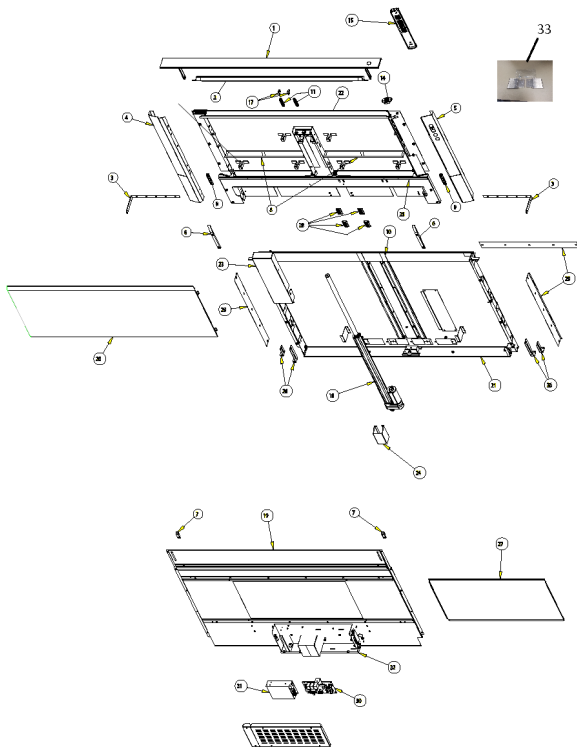

VDD5300 Downdraft

Parts Breakdown

VDD5300 Downdraft	1
Appendix A:Pages Index	A
Appendix B:Parts Index	B

VDD5300 Downdraft

VIKING DOWNDRAFT SERVICE PARTS

Item	Part No.	Name	Qty	Uom	NOTES
1	053459-000	Top Cover	1	EA	
NI	041991-000	NAMEPLATE, VIKING, 2.750	1	EA	
2	053463-000	LED Light Bar	1	EA	
3	053467-000	Angle Brackets	2	EA	
4	053468-000	LH End Cap	1	EA	
5	053469-000	RH End Cap	1	EA	
6	053470-000	Chimney Plastic Slides	2	EA	
7	053471-000	Airbox Plastic Ramps	2	EA	
8	053472-000	Filters	2	EA	
9	053476-000	Spacers	2	EA	
10	053477-000	Slide Strips	2	EA	Not available online / Call for pricing and availability
11	053478-000	Springs	2	EA	Not available online / Call for pricing and availability
NI	053479-000	Wire Harness - Airbox	1	EA	
NI	053480-000	Wire Harness -Up/Down Button	1	EA	
14	053481-000	Up/Down Button	1	EA	
15	053482-000	User Interface	1	EA	
16	053483-000	Linear Actuator	1	EA	
17	053484-000	Limit Switch Assy. (NOT FIELD SERVICEABLE)	2	EA	
NI	053485-000	Heat Sentry Assy.		EA	Not available online / Call for pricing and availability
19	053486-000	Airbox Front	1	EA	Not available online / Call for pricing and availability
20	053490-000	Chimney Grille Assy.	1	EA	Not available online / Call for pricing and availability
21	053494-000	Airbox Assy.	1	EA	Not available online / Call for pricing and availability