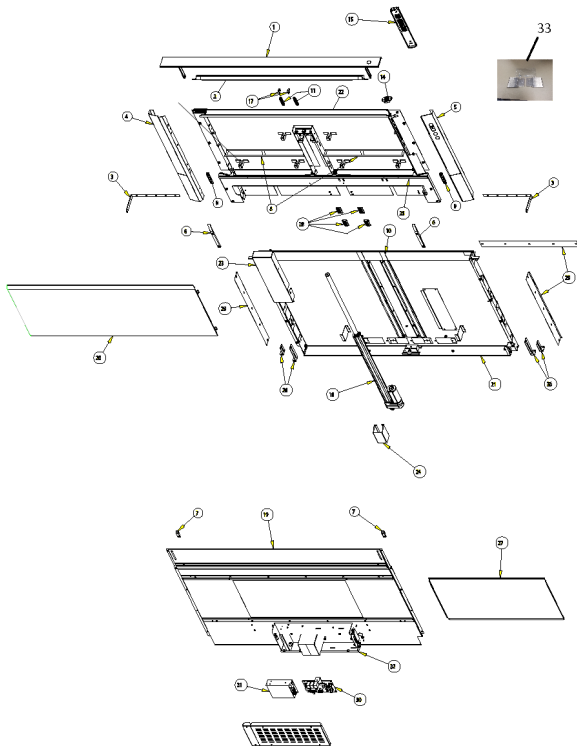

VDD5300 Downdraft

Parts Breakdown

VDD5300 Downdraft	1
Appendix A:Pages Index	A
Appendix B:Parts Index	B

VDD5300 Downdraft

VIKING DOWNDRAFT SERVICE PARTS

Item	Part No.	Name	Qty	Uom	NOTES
1	053459-000	Top Cover	1	EA	
NI	041991-000	NAMEPLATE, VIKING, 2.750	1	EA	
2	053463-000	LED Light Bar	1	EA	
3	053467-000	Angle Brackets	2	EA	
4	053468-000	LH End Cap	1	EA	
5	053469-000	RH End Cap	1	EA	
6	053470-000	Chimney Plastic Slides	2	EA	
7	053471-000	Airbox Plastic Ramps	2	EA	
8	053472-000	Filters	2	EA	
9	053476-000	Spacers	2	EA	
10	053477-000	Slide Strips	2	EA	Not available online / Call for pricing and availability
11	053478-000	Springs	2	EA	Not available online / Call for pricing and availability
NI	053479-000	Wire Harness - Airbox	1	EA	
NI	053480-000	Wire Harness -Up/Down Button	1	EA	
14	053481-000	Up/Down Button	1	EA	
15	053482-000	User Interface	1	EA	
16	053483-000	Linear Actuator	1	EA	
17	053484-000	Limit Switch Assy. (NOT FIELD SERVICEABLE)	2	EA	
NI	053485-000	Heat Sentry Assy.		EA	Not available online / Call for pricing and availability
19	053486-000	Airbox Front	1	EA	Not available online / Call for pricing and availability
20	053490-000	Chimney Grille Assy.	1	EA	Not available online / Call for pricing and availability
21	053494-000	Airbox Assy.	1	EA	Not available online / Call for pricing and availability