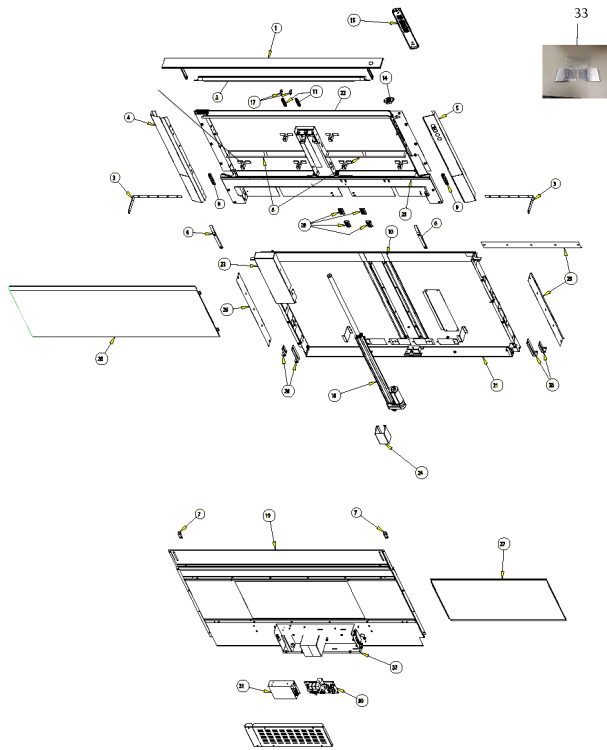

VIKING DOWNDRAFT SERVICE PARTS

Item	Part No.	Name	Qty	Uom	NOTES
24	053503-000	Actuator Support Bracket	1	EA	
25	053505-000	Foam Seal	1	EA	
26	053508-000	Airbox Adjustment Legs	4	EA	
27	053509-000	Airbox Hole Cover	1	EA	Not available online / Call for pricing and availability
28	053510-000	Lift Guide Pucks (includes tool)	4	EA	
29	053511-000	Vent Covers	3	EA	
30	053512-000	Main PCB	1	EA	
31	053513-000	Power Supply	1	EA	
32	053514-000	Electrical Box Assy.	1	EA	
NI	053515-000	Hardware Bag	1	EA	
33	057302-000	SRV TRIM ENDCAPS AND HARDWARE	1	EA	
34	057303-000	SRV FILTER BRACKETS W/O MAGNETS	2	EA	
Not Shown	057304-000	SRV FILTER BRACKETS W/ MAGNETS	2	EA	Not available online / Call for pricing and availability
NI	056071-000	EMI Filter	1	EA	
NI	073346-000	EXTENSION CABLE 5FT	1	EA	
Not Shown	NOTE	(OPTIONAL CABLE)		EA	