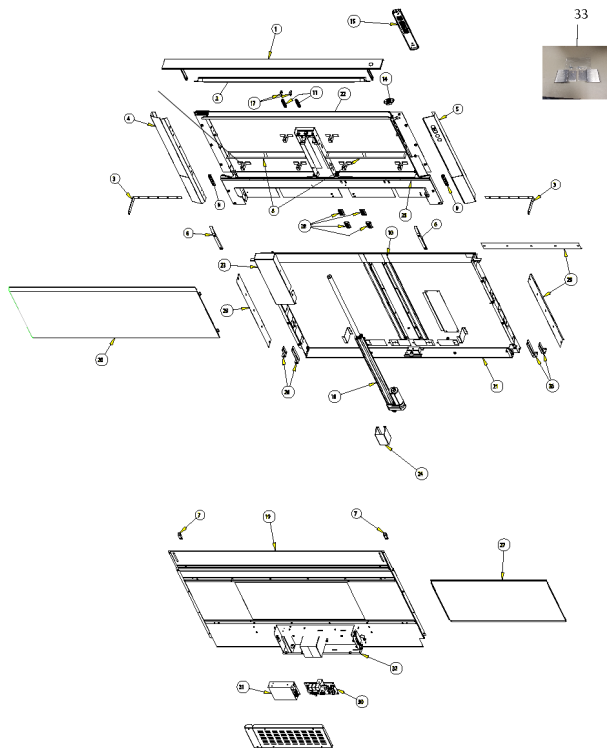

VDD5360 Downdraft

VIKING DOWNDRAFT SERVICE PARTS

Item	Part No.	Name	Qty	Uom	NOTES
1	053460-000	Top Cover	1	EA	
NI	041991-000	NAMEPLATE, VIKING, 2.750	1	EA	
2	053464-000	LED Light Bar	1	EA	
3	053467-000	Angle Brackets	2	EA	
4	053468-000	LH End Cap	1	EA	
5	053469-000	RH End Cap	1	EA	
6	053470-000	Chimney Plastic Slides	2	EA	
7	053471-000	Airbox Plastic Ramps	2	EA	
8	053473-000	Filters	2	EA	
9	053476-000	Spacers	2	EA	
10	053477-000	Slide Strips	2	EA	Not available online / Call for pricing and availability
11	053478-000	Springs	2	EA	Not available online / Call for pricing and availability
NI	053479-000	Wire Harness - Airbox	1	EA	
NI	053480-000	Wire Harness -Up/Down Button	1	EA	
14	053481-000	Up/Down Button	1	EA	
15	053482-000	User Interface	1	EA	
16	053483-000	Linear Actuator	1	EA	
17	053484-000	Limit Switch Assy. (NOT FIELD SERVICEABLE)	2	EA	
NI	053485-000	Heat Sentry Assy.		EA	Not available online / Call for pricing and availability
19	053487-000	Airbox Front	1	EA	Not available online / Call for pricing and availability
20	053491-000	Chimney Grille Assy.	1	EA	
21	053495-000	Airbox Assy.	1	EA	Not available online / Call for pricing and availability
22	053499-000	Chimney Assy.	1	EA	NOT A SERVICEABLE PART
23	053502-000	Lift Guide Cover	1	EA