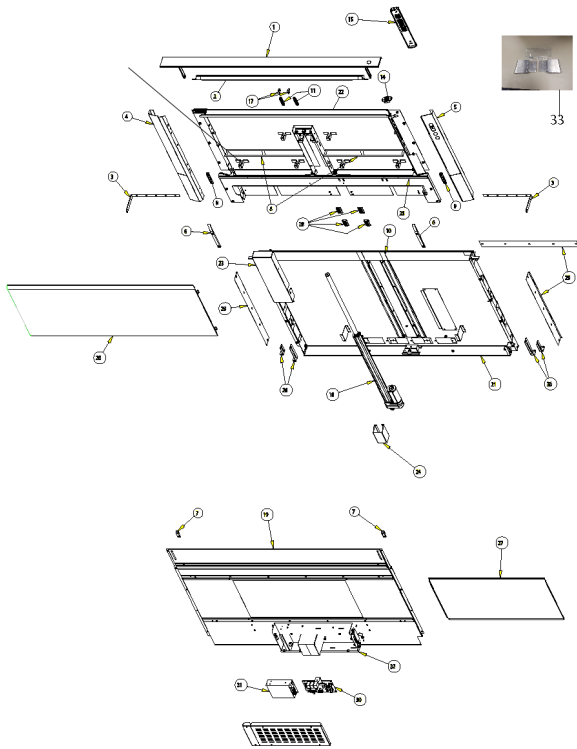

VDD5480 Downdraft

Parts Breakdown

VDD5480 Downdraft	1
Appendix A:Pages Index	A
Appendix B:Parts Index	B

VDD5480 Downdraft

VIKING DOWNDRAFT SERVICE PARTS

Item	Part No.	Name	Qty	Uom	NOTES
1	053462-000	Top Cover	1	EA	
NI	041991-000	NAMEPLATE, VIKING, 2.750	1	EA	
2	053466-000	LED Light Bar	1	EA	
3	053467-000	Angle Brackets	2	EA	
4	053468-000	LH End Cap	1	EA	
5	053469-000	RH End Cap	1	EA	
6	053470-000	Chimney Plastic Slides	2	EA	
7	053471-000	Airbox Plastic Ramps	2	EA	
8	053475-000	Filters	2	EA	
9	053476-000	Spacers	2	EA	
10	053477-000	Slide Strips	2	EA	Not available online / Call for pricing and availability
11	053478-000	Springs	2	EA	Not available online / Call for pricing and availability
NI	053479-000	Wire Harness - Airbox	1	EA	
NI	053480-000	Wire Harness -Up/Down Button	1	EA	
14	053481-000	Up/Down Button	1	EA	
15	053482-000	User Interface	1	EA	
16	053483-000	Linear Actuator	1	EA	
17	053484-000	Limit Switch Assy. (NOT FIELD SERVICEABLE)	2	EA	
NI	053485-000	Heat Sentry Assy.		EA	Not available online / Call for pricing and availability
19	053489-000	Airbox Front	1	EA	Not available online / Call for pricing and availability
20	053493-000	Chimney Grille Assy.	1	EA	
21	053497-000	Airbox Assy.	1	EA	Not available online / Call for pricing and availability