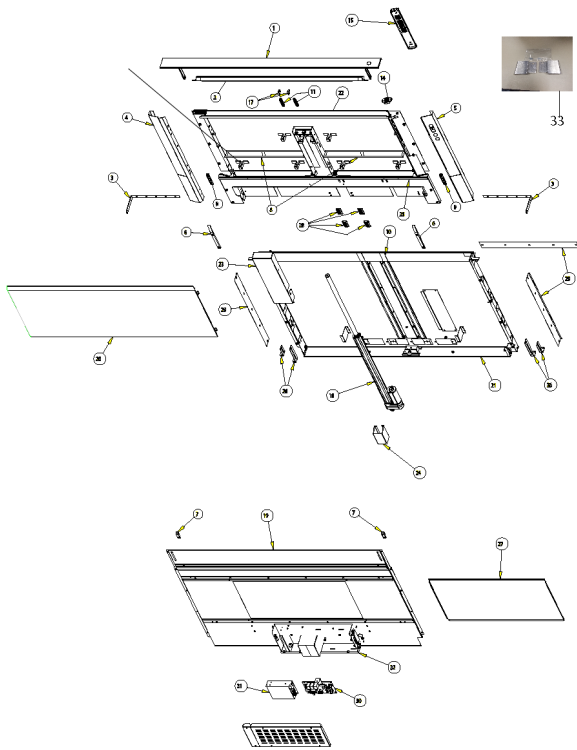

VDD5480 Downdraft

Parts Breakdown

VDD5480 Downdraft	1
Appendix A:Pages Index	A
Appendix B:Parts Index	B

VDD5480 Downdraft

VIKING DOWNDRAFT SERVICE PARTS

Item	Part No.	Name	Qty	Uom	NOTES
1	053462-000	Top Cover	1	EA	
NI	041991-000	NAMEPLATE, VIKING, 2.750	1	EA	
2	053466-000	LED Light Bar	1	EA	
3	053467-000	Angle Brackets	2	EA	
4	053468-000	LH End Cap	1	EA	
5	053469-000	RH End Cap	1	EA	
6	053470-000	Chimney Plastic Slides	2	EA	
7	053471-000	Airbox Plastic Ramps	2	EA	
8	053475-000	Filters	2	EA	
9	053476-000	Spacers	2	EA	
10	053477-000	Slide Strips	2	EA	Not available online / Call for pricing and availability
11	053478-000	Springs	2	EA	Not available online / Call for pricing and availability
NI	053479-000	Wire Harness - Airbox	1	EA	
NI	053480-000	Wire Harness -Up/Down Button	1	EA	
14	053481-000	Up/Down Button	1	EA	
15	053482-000	User Interface	1	EA	
16	053483-000	Linear Actuator	1	EA	
17	053484-000	Limit Switch Assy. (NOT FIELD SERVICEABLE)	2	EA	
NI	053485-000	Heat Sentry Assy.		EA	Not available online / Call for pricing and availability
19	053489-000	Airbox Front	1	EA	Not available online / Call for pricing and availability
20	053493-000	Chimney Grille Assy.	1	EA	
21	053497-000	Airbox Assy.	1	EA	Not available online / Call for pricing and availability