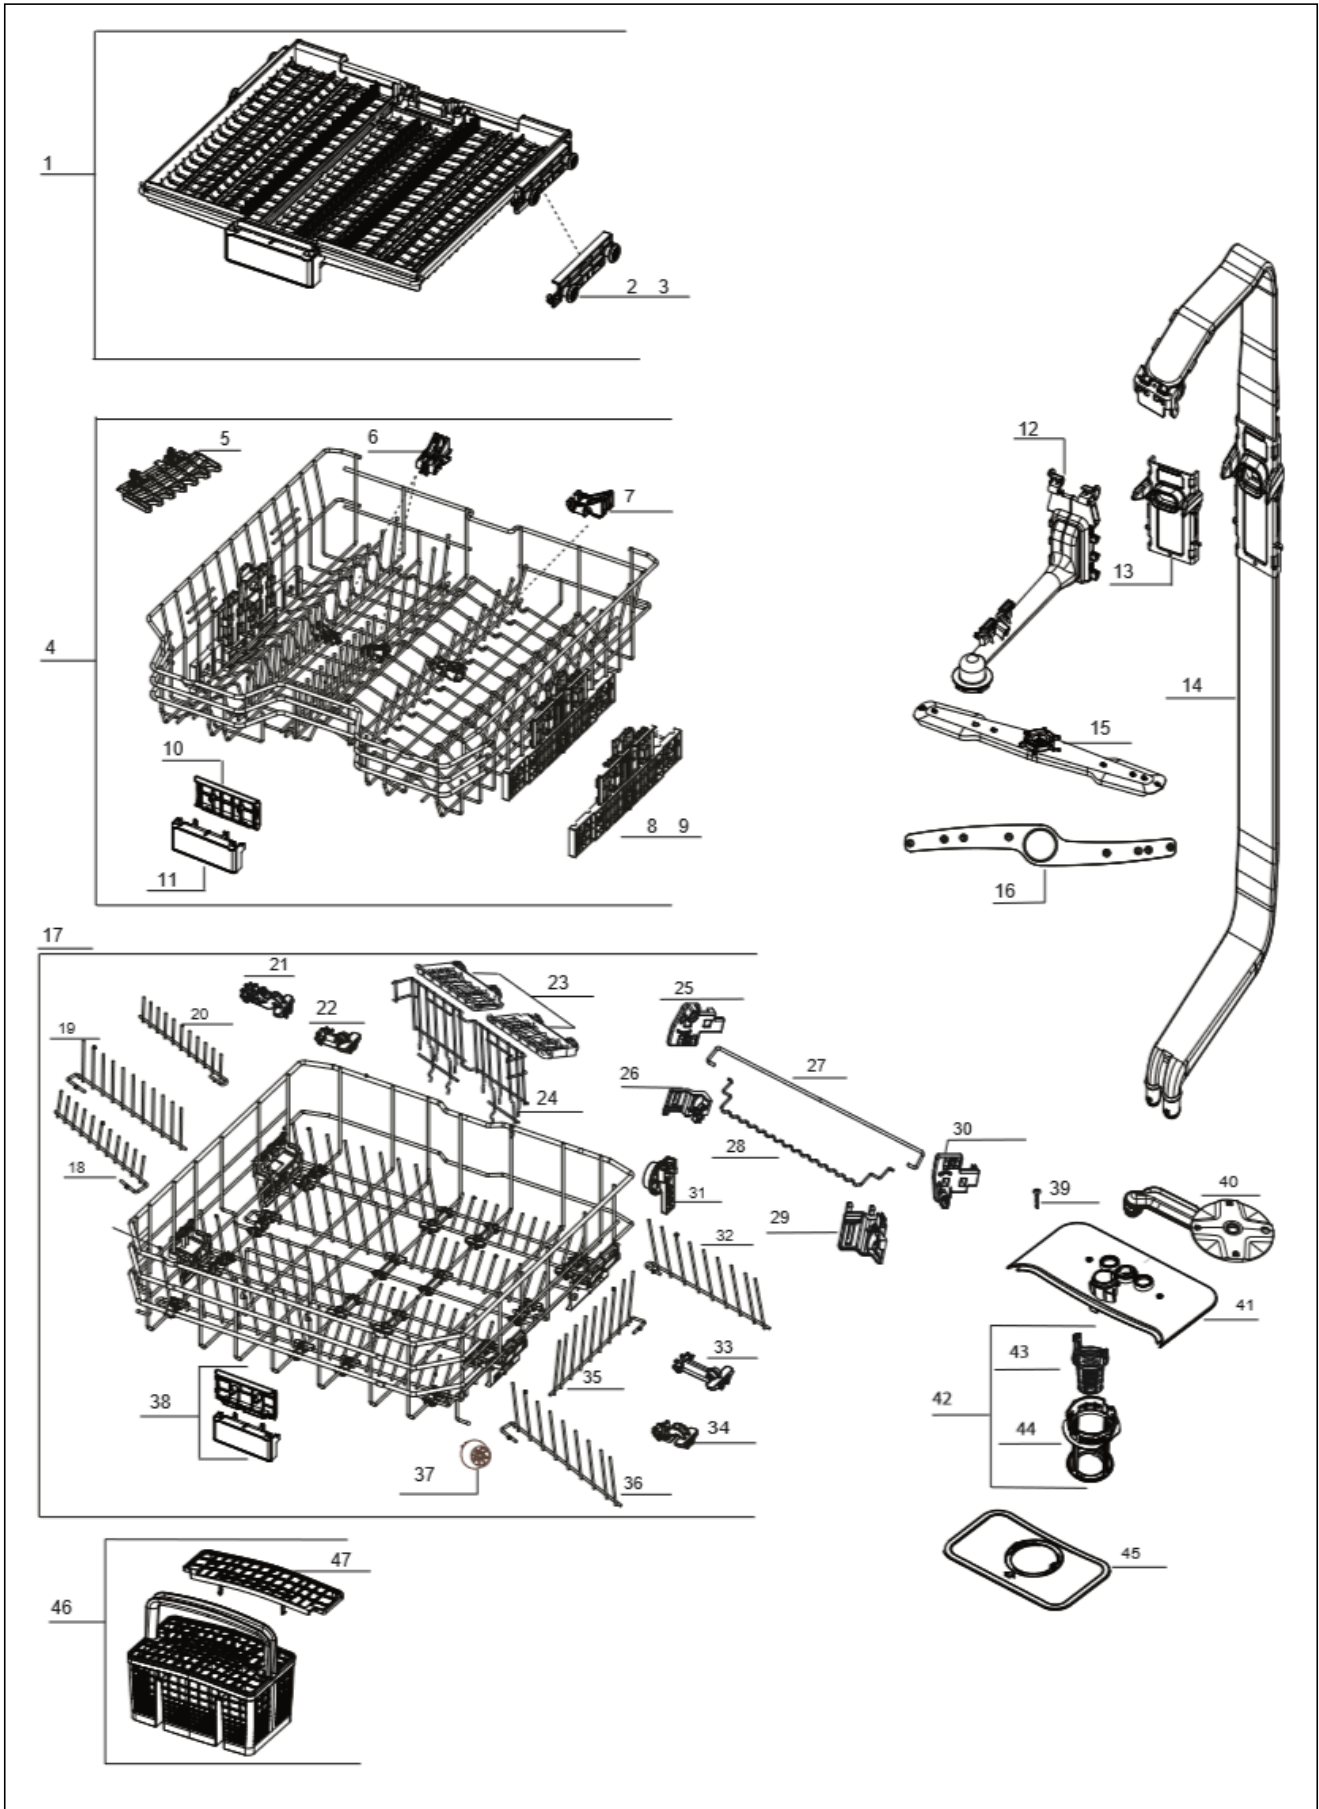

Item	Part No.	Name	Qty	Uom	NOTES
26	070104-000	WINE GLASS BOTTOM WIRE HOLDER-LEFT-7016	1	EA	
27	070101-000	WINE GLASS BOTTOM WIRE RAL7016	1	EA	
28	070100-000	WINE GLASS TOP WIRE RAL7016	1	EA	
29	070105-000	WINE GLASS BOTTOM WIRE HOLDER-RIGHT-7016	1	EA	
30	070103-000	WINE GLASS TOP WIRE HOLDER-RIGHT-7016	1	EA	
31	060707-000	GRD LOWER BASKET WHEEL GROUP	6	EA	Not available online / Call for pricing and availability
32	070120-000	LOWER BASKET PLATE HOLDER BALL LEFT FRONT	1	EA	
33	070197-000	CLIPS LONG	6	EA	
34	070199-000	CLIPS SHORT	2	EA	
35	070114-000	LOWER BASKET PLATE HOLDER BALL BACK LEFT	1	EA	
36	070118-000	LOWER BASKET PLATE HOLDER BALL BACK LEFT	1	EA	
37	070112-000	LOWER BASKET STOPER PLASTIC WHELL GR.	2	EA	
38	050883-000	LOWER BASKET HANDLE	1	EA	
39	039945-000	SCREW	3	EA	
40	060195-000	ZONE WASH GROUP	1	EA	
41	070174-000	KARINA FILTER SUPPORT GROUP	1	EA	
42	070177-000	FILTER GROUP_3 NO RING	1	EA	
43	057474-000	COARSE FILTER	1	EA	
44	070176-000	MICRO FILTER GROUP_3 NO RING	1	EA	
45	070173-000	METAL FILTER HALF	1	EA	
46	057482-000	CUTLERY BASKET GROUP	1	EA	
47	039791-000	CUTLERY BASKET SEPARATOR	2	EA