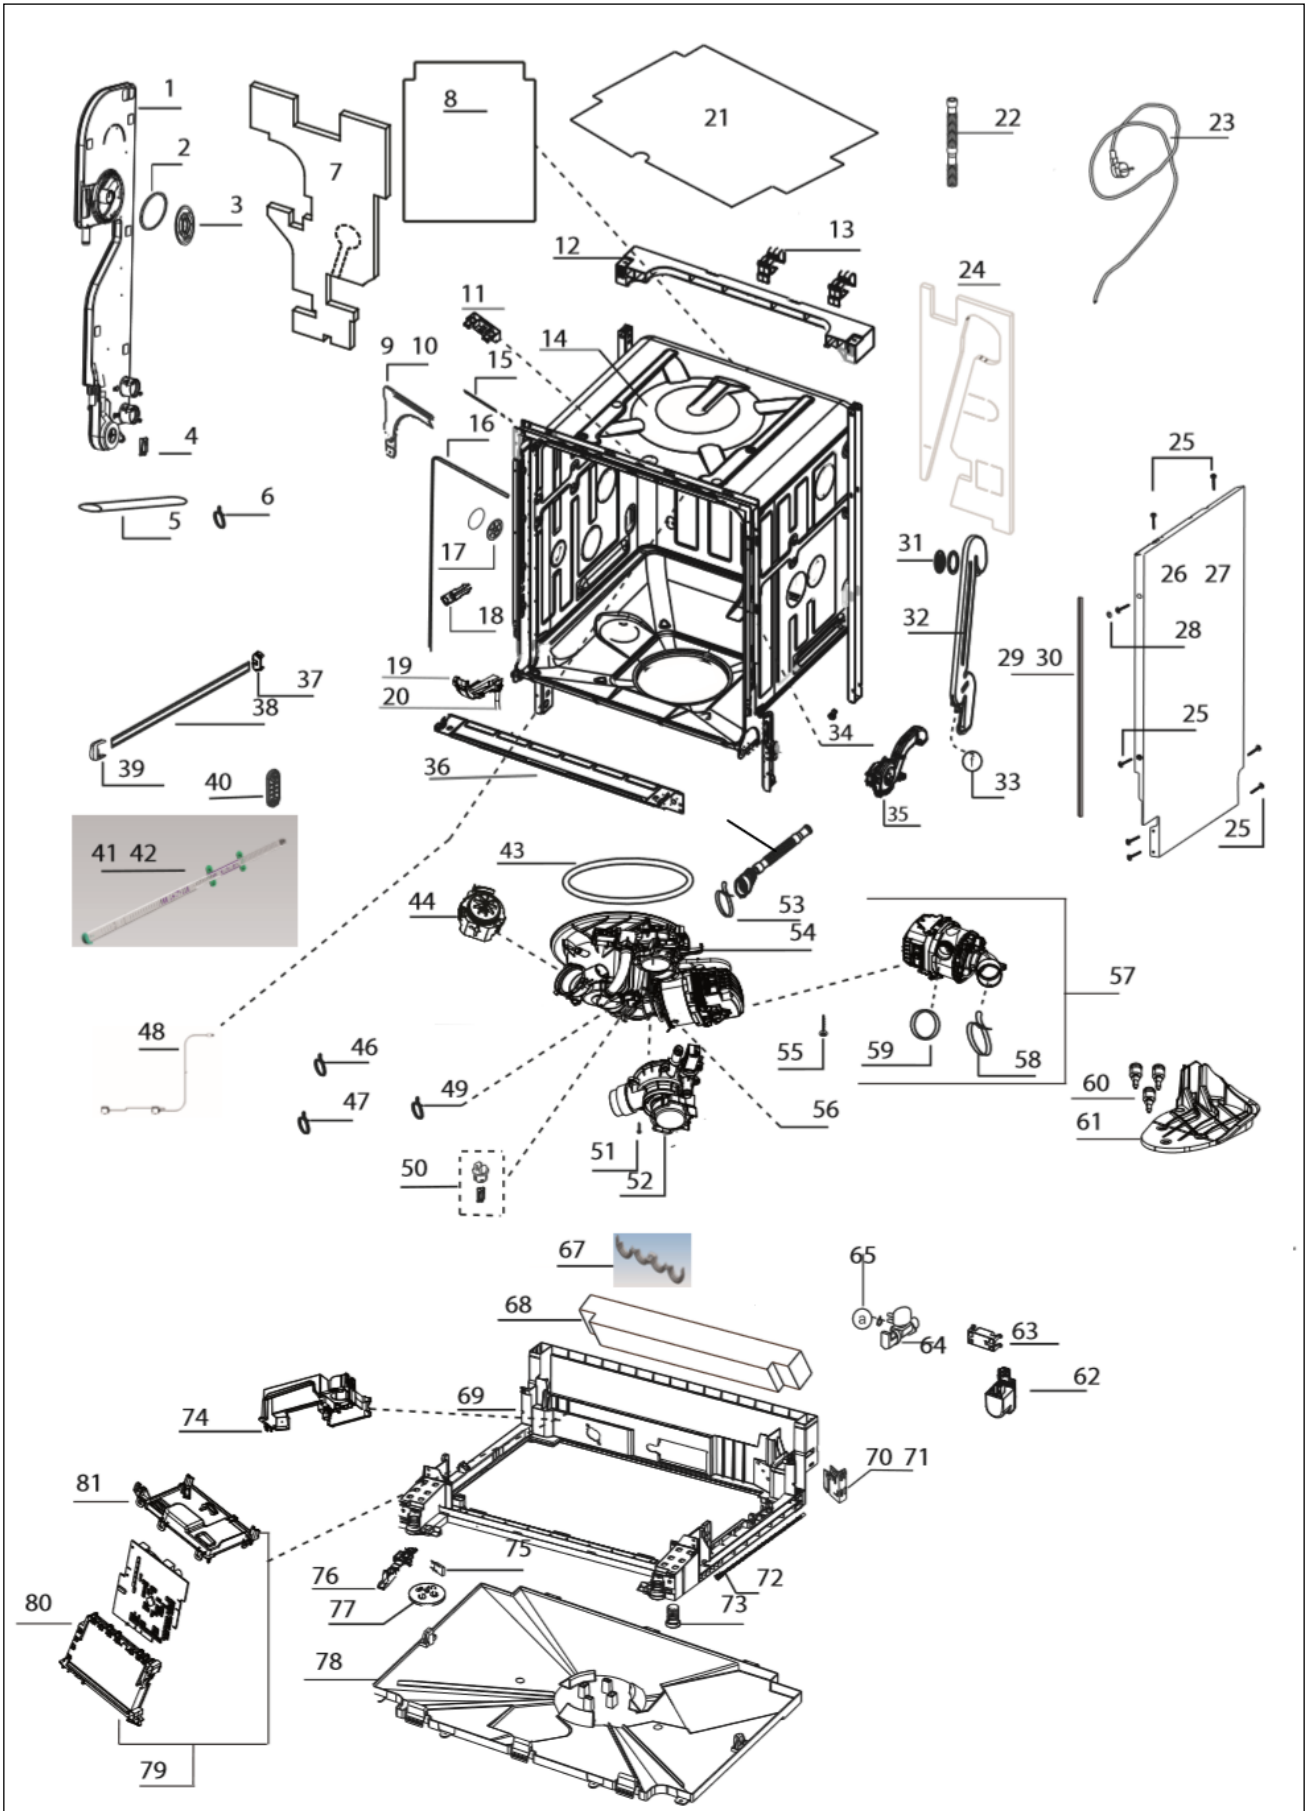

**VDWU524SS**

VDWU524SS Tub Parts .....	1
VDWU524SS Interior Parts .....	2
VDWU524SS Door Parts .....	3
Appendix A:Pages Index .....	A
Appendix B:Parts Index .....	B

Item	Part No.	Name	Qty	Uom	NOTES
1	070162-000	AIR BREAKER_COUNTER GR SMALL	1	EA	
2	060206-000	AIR FUNNEL GASKET	2	EA	
3	050778-000	air funnel cup	2	EA	
4	061480-000	COUNTER PCB_4	1	EA	
5	039874-000	HOSE	1	EA	
6	060723-000	HOSE CLAMP (Ø 16.4)	3	EA	
7	070159-000	ANGORA INNER TUB ISOLATION LEFT	1	EA	
8	070156-000	REAR FRAME COTTON FLEECE	1	EA	
9	070095-000	ANGORA CORNER BRACKET	1	EA	
10	070096-000	ANGORA CORNER BRACKET	1	EA	
11	070090-000	DOOR LOCK HOOK SUPPORT BI	1	EA	
12	070206-000	HITIT REAR UPPER TRAVERSE	1	EA	
13	070188-000	ANGORA WATER INLET VALVE HOSE HOLDER	1	EA	
14	070094-000	STRUCTURE GR	1	EA	
15	070193-000	ANGORA LARGE UPPER SOUND GASKET	1	EA	
16	039769-000	DOOR SEALING GASKET	1	EA	
17	050778-000	air funnel cup	2	EA	
18	070089-000	HITIT_LOCK_HOOK-7016	1	EA	
19	070172-000	ANGORA OWERFLOW SIPHON	2	EA	
20	070182-000	HOSE (VALVE-COUNTER)	2	EA	
21	061464-000	TUB COVER (2mm)	1	EA	
22	070181-000	DRAIN HOSE-L=440MM (SHORT DRAIN HOSE THAT CONNECTS TO SUMP GROUP)	1	EA	
23	070139-000	MAIN PLUG EURO 120 V CANADA	1	EA	
24	070155-000	INNER TUB ISOLATION-RIGHT	1	EA	
25	039876-000	SCREW	6	EA	
26	070225-000	SIDE PANEL-LEFT-ARC744	1	EA	
27	070226-000	SIDE PANEL-RIGHT-ARC744	1	EA	
28	060203-000	SCREW CAP SIDE WALLS	2	EA	