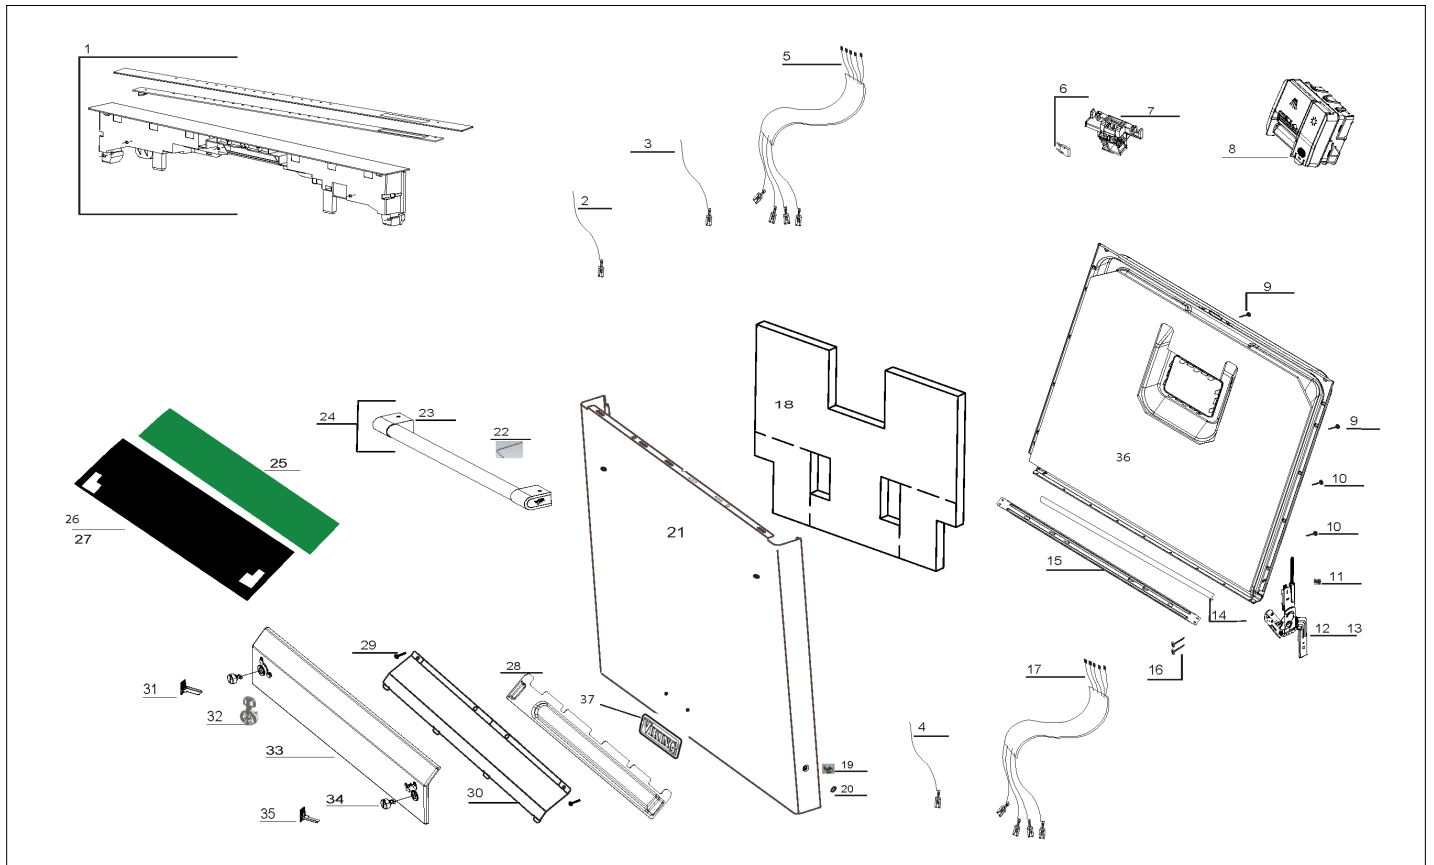

Item	Part No.	Name	Qty	Uom	NOTES
27	070234-000	KICK PLATE RUBBER	1	EA	
NI	063715-000	INSULATION MATERIAL	1	EA	
Not Shown	NOTE	(GOES BEHIND KICKPLATE)		EA	
28	070157-000	ANGORA BI KICK PLATE PAD	1	EA	
29	060158-000	SCREW	2	EA	
30	070146-000	ANGORA BI KICK PLATE STEEL	1	EA	
31	070147-000	PLASTIC NORDIC SETTING PART	1	EA	
32	070149-000	ANGORA NORDIC SHEET METAL ADJ. LOCK	2	EA	
33	070138-000	PLASTIC NORDIC KICK PLATE	1	EA	
34	070137-000	PLASTIC NORDIC KICK PLATE HOLDING PART	2	EA	
35	070148-000	PLASTIK NORDIC SETTING PART	1	EA	
36	070086-000	ATLANTIS INNER DOOR BITUMEN GR.	1	EA	
37	041992-000	NAMEPLATE, VIKING, 4.500"	1	EA