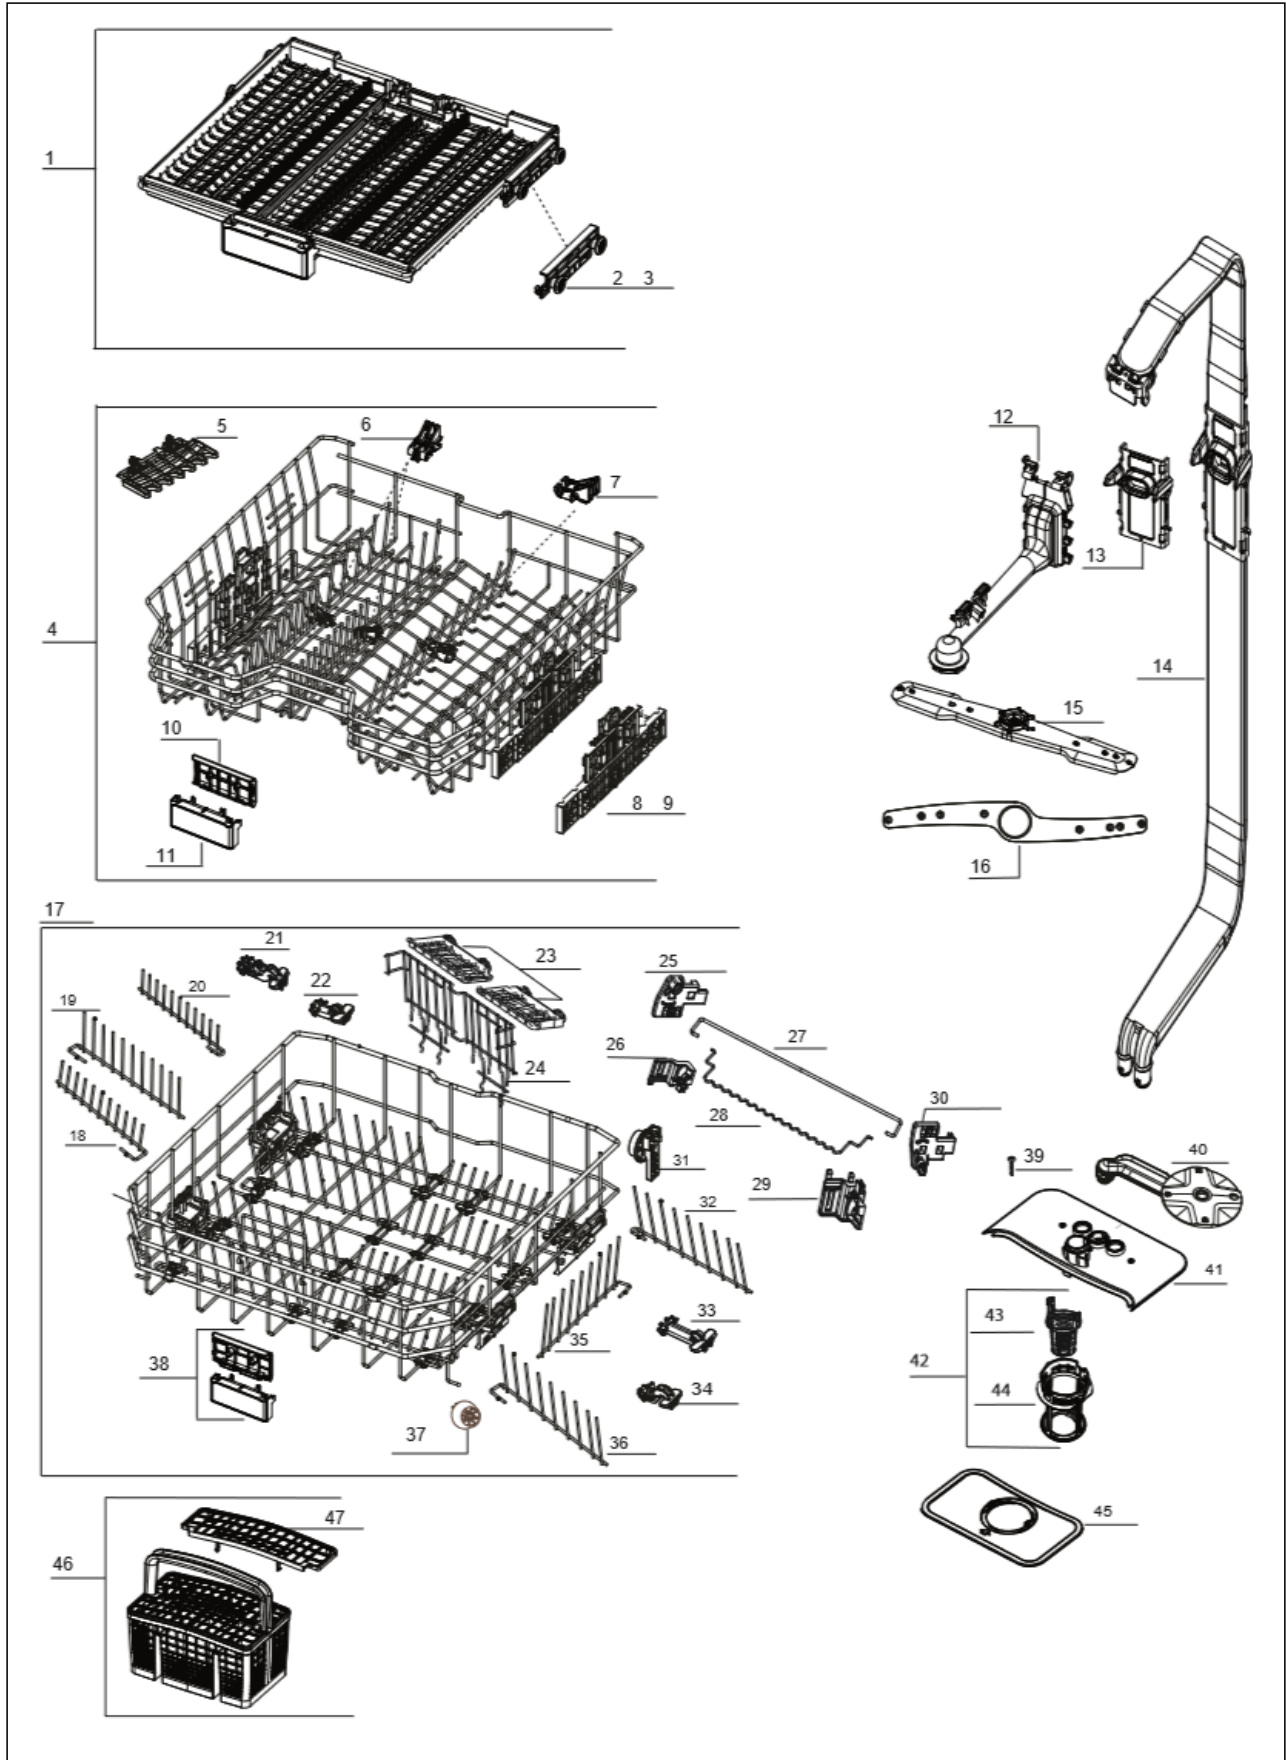

VDWU524SS Interior Parts

Item	Part No.	Name	Qty	Uom	NOTES
1	070203-000	ATLANTIS CUTLERY TRAY GR	1	EA	
2	070194-000	FLEXIBLE CUTLERY TRAY WHEEL MECHANISM GR - LEFT	1	EA	
3	070195-000	FLEXIBLE CUTLERY TRAY WHEEL MECHANISM GR - RIGHT	1	EA	
4	070108-000	EU3 UPPER BASKET GROUP	1	EA	
5	070106-000	OEM ATLANTIS SHELF GROUP	4	EA	
6	070124-000	EU3 TOP BASKET BOWL FOLDABLE PART 7016	2	EA	
7	070125-000	EU3 TOP BASKET GLASS FOLDABLE PART 7016	1	EA	
8	070109-000	TELESCOPIC RAIL MECHANISM GROUP - LEFT	1	EA	
9	070110-000	TELESCOPIC RAIL MECHANISM GROUP - RIGHT	1	EA	
10	050883-000	LOWER BASKET HANDLE	1	EA	
11	070117-000	PANEL	1	EA	
12	070165-000	ATLANTIS UPPER SPRAY ARM FEEDING HOSE GR	1	EA	
13	070167-000	UPPER SPRAY ARM FEED PIPE CENTERING PART	1	EA	
14	070166-000	DORA WATER SUPPLY TUBE GR.	1	EA	
15	070164-000	ATLANTIS TOP SPRAY ARM GROUP COMPLETE	1	EA	
16	070163-000	METAL SPTAY ARM GR.	1	EA	
17	070111-000	EU2-3 LOWER BASKET GROUP	1	EA	
18	070119-000	LOWER BASKET PLATE HOLDER BALL BACK RIGHT	1	EA	
19	070115-000	LOWER BASKET PLATE HOLDER BALL BACK RIGH	2	EA	
20	070122-000	LOWER BASKET PLATE HOLDER BALL RIGHT FRONT	1	EA	
21	070196-000	FOLDABLE PART LONG	6	EA	
22	070198-000	FOLDABLE PART SHORT	2	EA	
23	070107-000	EU3 MULTI PURPOSE TRAY	2	EA	
24	070113-000	EU3 MULTIPURPOSE RACK WIRE	1	EA	
25	070102-000	WINE GLASS TOP WIRE HOLDER-LEFT-7016	1	EA