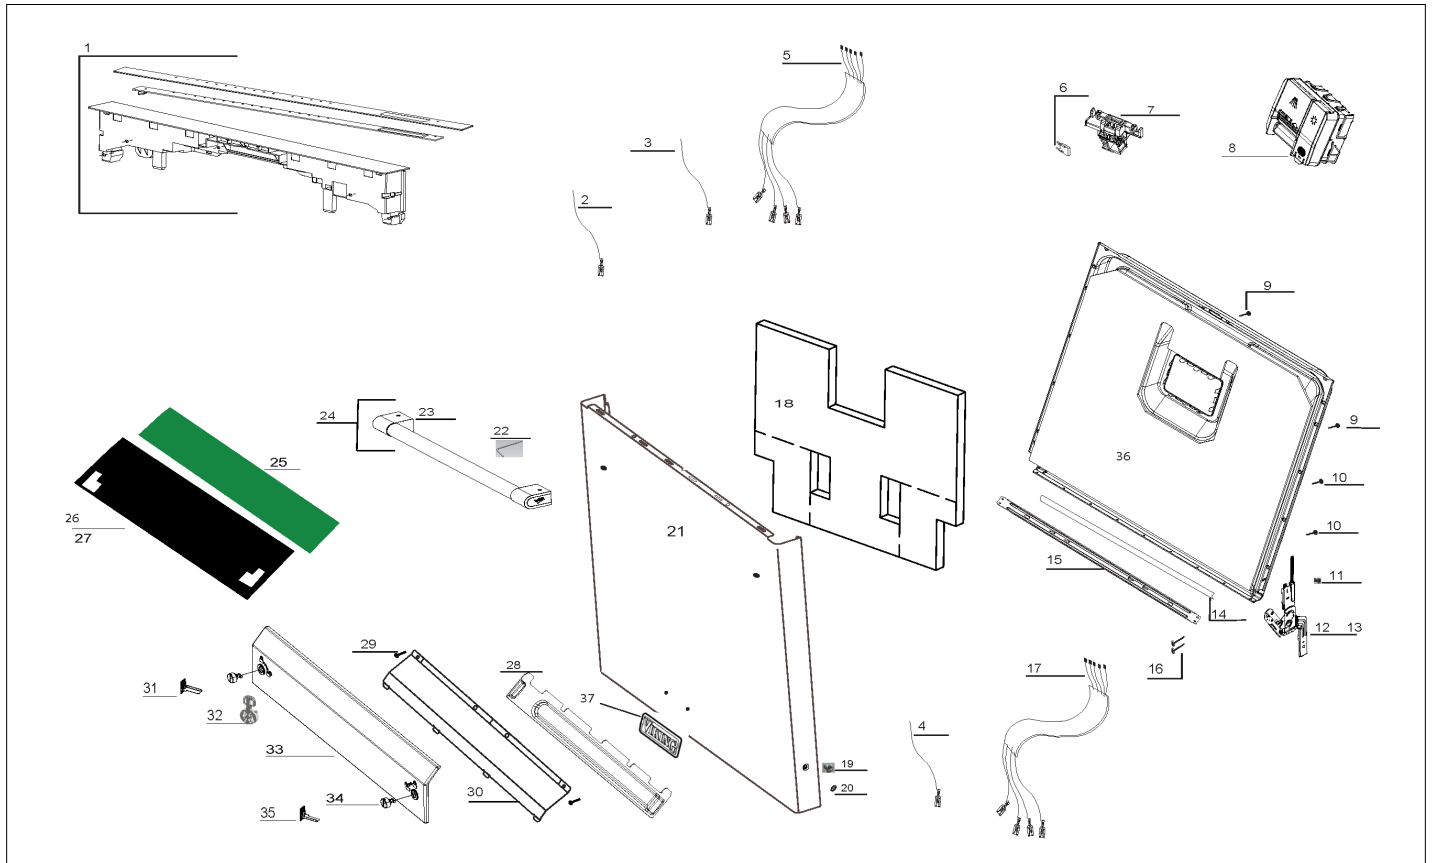

VDWU524SS Door Parts

Item	Part No.	Name	Qty	Uom	NOTES
1	070227-000	PANEL GROUP	1	EA	
2	070135-000	PALOS CABLE HARNESS - 1.0MM2	1	EA	
3	057476-000	PROGRAM END SIGNAL CABLE	1	EA	
4	070136-000	CABLE HARNESS NEW DOOR OPEN	1	EA	
5	070133-000	MESE CABLE HARNESS	1	EA	
6	070154-000	DOOR SWITCH	1	EA	
7	057515-000	DOOR LOCK GROUP	1	EA	
8	070161-000	BITRON DETERGENT BOX GROUP	1	EA	
9	039914-000	SCREW	7	EA	
10	039916-000	SCREW	6	EA	
11	039877-000	SCREW	6	EA	
12	070228-000	HINGE GROUP SPRING SINGLE FULCRUM - RIGHT	1	EA	
13	070229-000	HINGE GROUP SPRING SINGLE FULCRUM - LEFT	1	EA	
14	039908-000	DOOR SEALING GASKET	1	EA	
15	039935-000	HINGE ARM SUPPORT	1	EA	
16	039917-000	BOLT M4X8 D3731 D3421	11	EA	
17	070134-000	MESE CABLE HARNESS (INCLUDES INDICATOR LIGHT)	1	EA	
18	070224-000	DOOR INSULATION BEKO18 25mm	1	EA	
19	070236-000	bolt M4x11.2	2	EA	
20	060203-000	SCREW CAP SIDE WALLS	2	EA	
21	070222-000	PANEL, DOOR, PRO, SS (INCLUDES LOGO)	1	EA	
22	070223-000	ALLEN KEY SIZE 3	1	EA	
23	065087-000	TALL TUB HANDLE CONNECTION GROUP (END CAP)	2	EA	
NI	069746-000	TALL TUB USA COVER (STUD COLLAR)		EA	
24	060160-000	TALL TUB HANDLE GROUP WITH SET SCREWS	1	EA	
25	070158-000	KICK PLATE FELT	1	EA	
26	070233-000	KICK PLATE RUBBER	1	EA