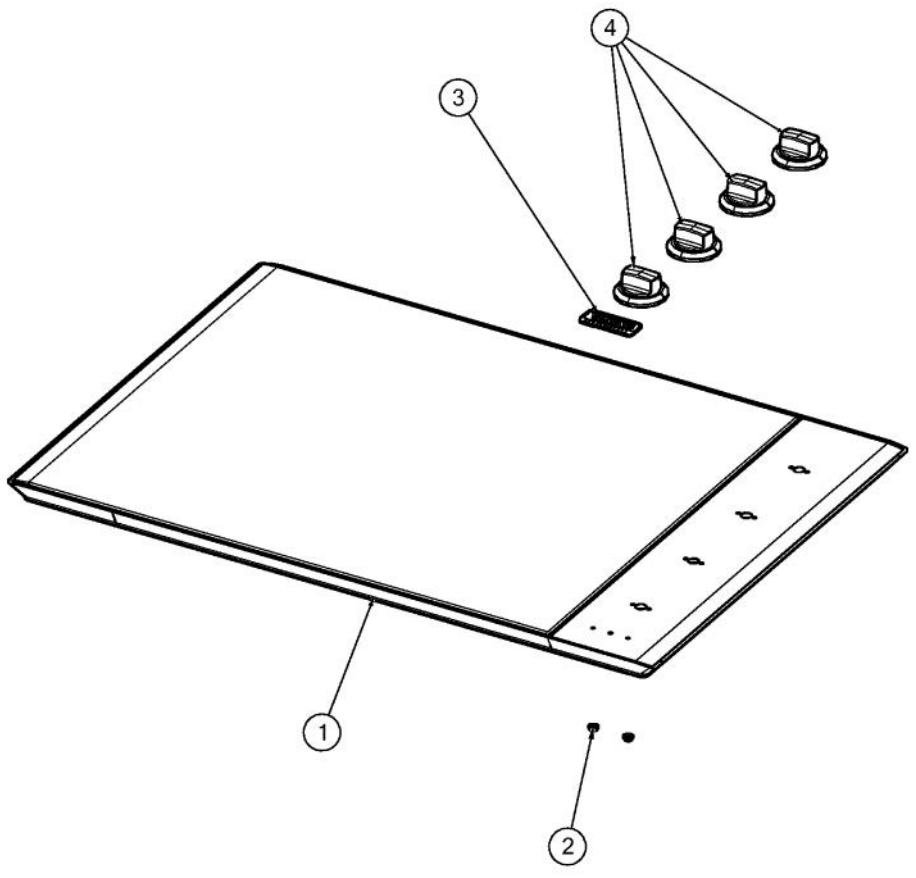

Ref #	Part Number	Qty.	Description
1	039976-000	1	BOX, BURNER, 30
2	038618-000	2	BRACKET, HOLD
3	PD010027	2	EYE BOLT-VGSU101/161
4	PD030029	2	SELF RETAINING NUT (1/4-20)
5	PD020004	2	10X3/8PH.HD.TYPE 25 REPL PD040125
6	039970-000	1	BOX, ELEMENT, MTG, 30
7	PD020046	4	NO.8 X 1/2 SCREWS
8	026923-000	7	CLIP, SPRING, ELECTRIC ELEMENT
9	044546-000	1	CLAMP, CONDUIT
10	003860-000	1	NO.10-18 X .500 FASTNR,SCR,HXWH,STL,ZPLT

Ref #	Part Number	Qty.	Description
1	031377-000	1	EGO SINGLE 1200W
2	031373-000	1	TRIPLE 3200W (1100/1000/1100) ELEMENT
3	043271-000	1	ELEMENT, BRIDGE
4	031728-000	2	SINGLE INFINITE SWITCH
5	031734-000	1	TRIPLE INFINITE SWITCH
6	036549-000	1	CONDUIT, D3 45 COOKTOP
7	PE070231	1	TERMINAL BLOCK - 6 POLE (HEYCO)
8	003860-000	12	NO.10-18 X .500 FASTNR,SCR,HXWH,STL,ZPLT
9	031733-000	1	DUAL INFINITE SWITCH
10	041593-000	5	BRKT, LIGHT, IND
11	PE050077	5	INDICATOR LIGHT
12	043157-000	1	WIRE HARNESS, ELEC, COOKTOP, 30, 5 SERIES

Ref #	Part Number	Qty.	Description
1	039820-000	1	30 ELEC TOP ASM
2	PD030006	2	CAPPED WASHER PAL NUT
3	040029-000	1	LOGO, COOKTOP
4	040186-000	4	ELEC, KNOB, ASM