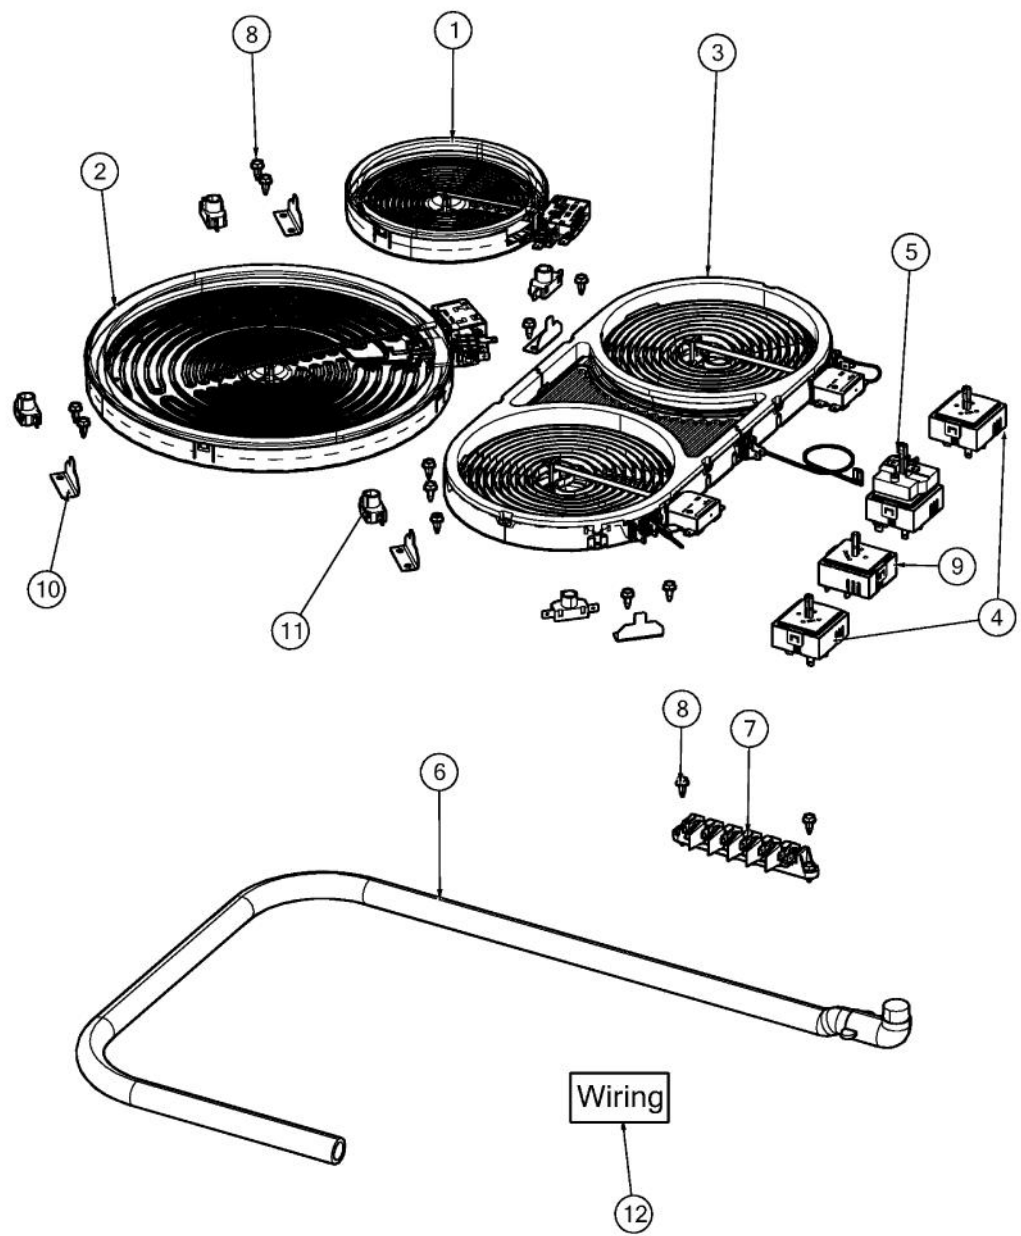

Ref #	Part Number	Qty.	Description
1	039976-000	1	BOX, BURNER, 30
2	038618-000	2	BRACKET, HOLD
3	PD010027	2	EYE BOLT-VGSU101/161
4	PD030029	2	SELF RETAINING NUT (1/4-20)
5	PD020004	2	10X3/8PH.HD.TYPE 25 REPL PD040125
6	039970-000	1	BOX, ELEMENT, MTG, 30
7	PD020046	4	NO.8 X 1/2 SCREWS
8	026923-000	7	CLIP, SPRING, ELECTRIC ELEMENT
9	044546-000	1	CLAMP, CONDUIT
10	003860-000	1	NO.10-18 X .500 FASTNR,SCR,HXWH,STL,ZPLT

Ref #	Part Number	Qty.	Description
1	031377-000	1	EGO SINGLE 1200W
2	031373-000	1	TRIPLE 3200W (1100/1000/1100) ELEMENT
3	043271-000	1	ELEMENT, BRIDGE
4	031728-000	2	SINGLE INFINITE SWITCH
5	031734-000	1	TRIPLE INFINITE SWITCH
6	036549-000	1	CONDUIT, D3 45 COOKTOP
7	PE070231	1	TERMINAL BLOCK - 6 POLE (HEYCO)
8	003860-000	12	NO.10-18 X .500 FASTNR,SCR,HXWH,STL,ZPLT
9	031733-000	1	DUAL INFINITE SWITCH
10	041593-000	5	BRKT, LIGHT, IND
11	PE050077	5	INDICATOR LIGHT
12	043157-000	1	WIRE HARNESS, ELEC, COOKTOP, 30, 5 SERIES

Ref #	Part Number	Qty.	Description
1	039820-000	1	30 ELEC TOP ASM
2	PD030006	2	CAPPED WASHER PAL NUT
3	040029-000	1	LOGO, COOKTOP
4	040186-000	4	ELEC, KNOB, ASM