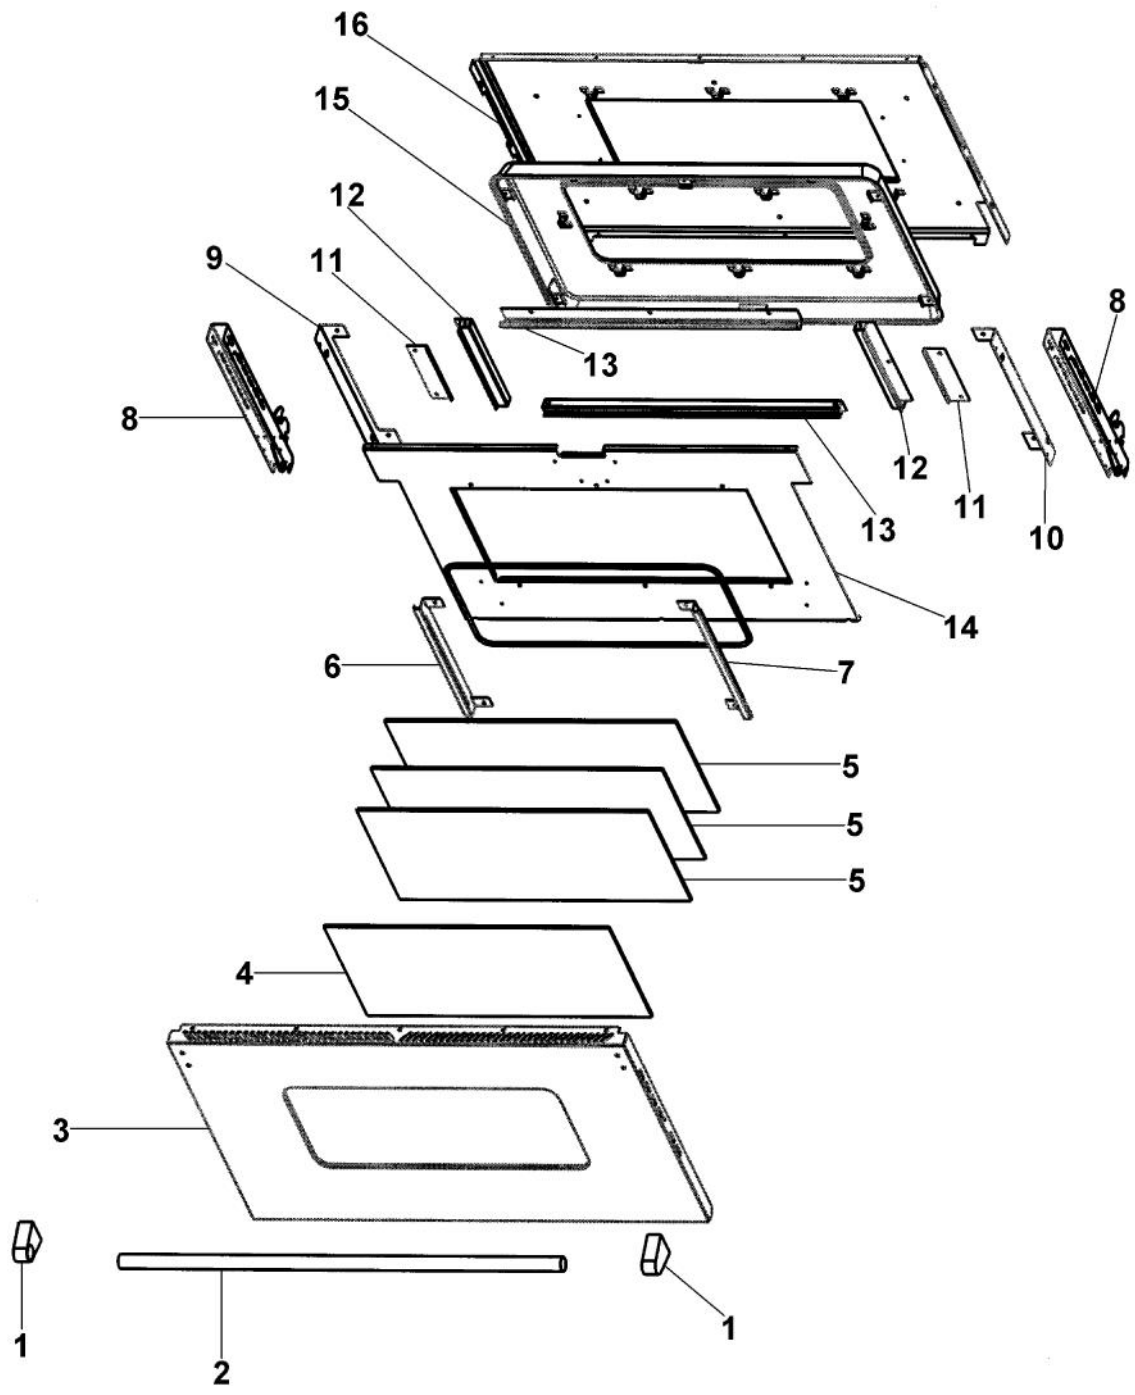

Ref #	Part Number	Qty.	Description
1	A2008511		CABINET BACK UPPER 36
2	A2008541		CABINET BACK LOWER 36
3	PJ030002		AUTO RESET (SELF-CLEAN) VDSC
4	A1006178		LOWER VENT COVER PLATE
5	A2006321		LOWER VENT SIDE RH
6	A2006322		LOWER VENT SIDE RH
7	A1006179		DOUBLE VENT COVER PLATE
8	A2006199		LOWER AIR VENT
9	A2006180		DOUBLE OVEN FLUE COVER
10	A2006181		DOUBLE OVEN FLUE
11	PB020175		VENT TUBE