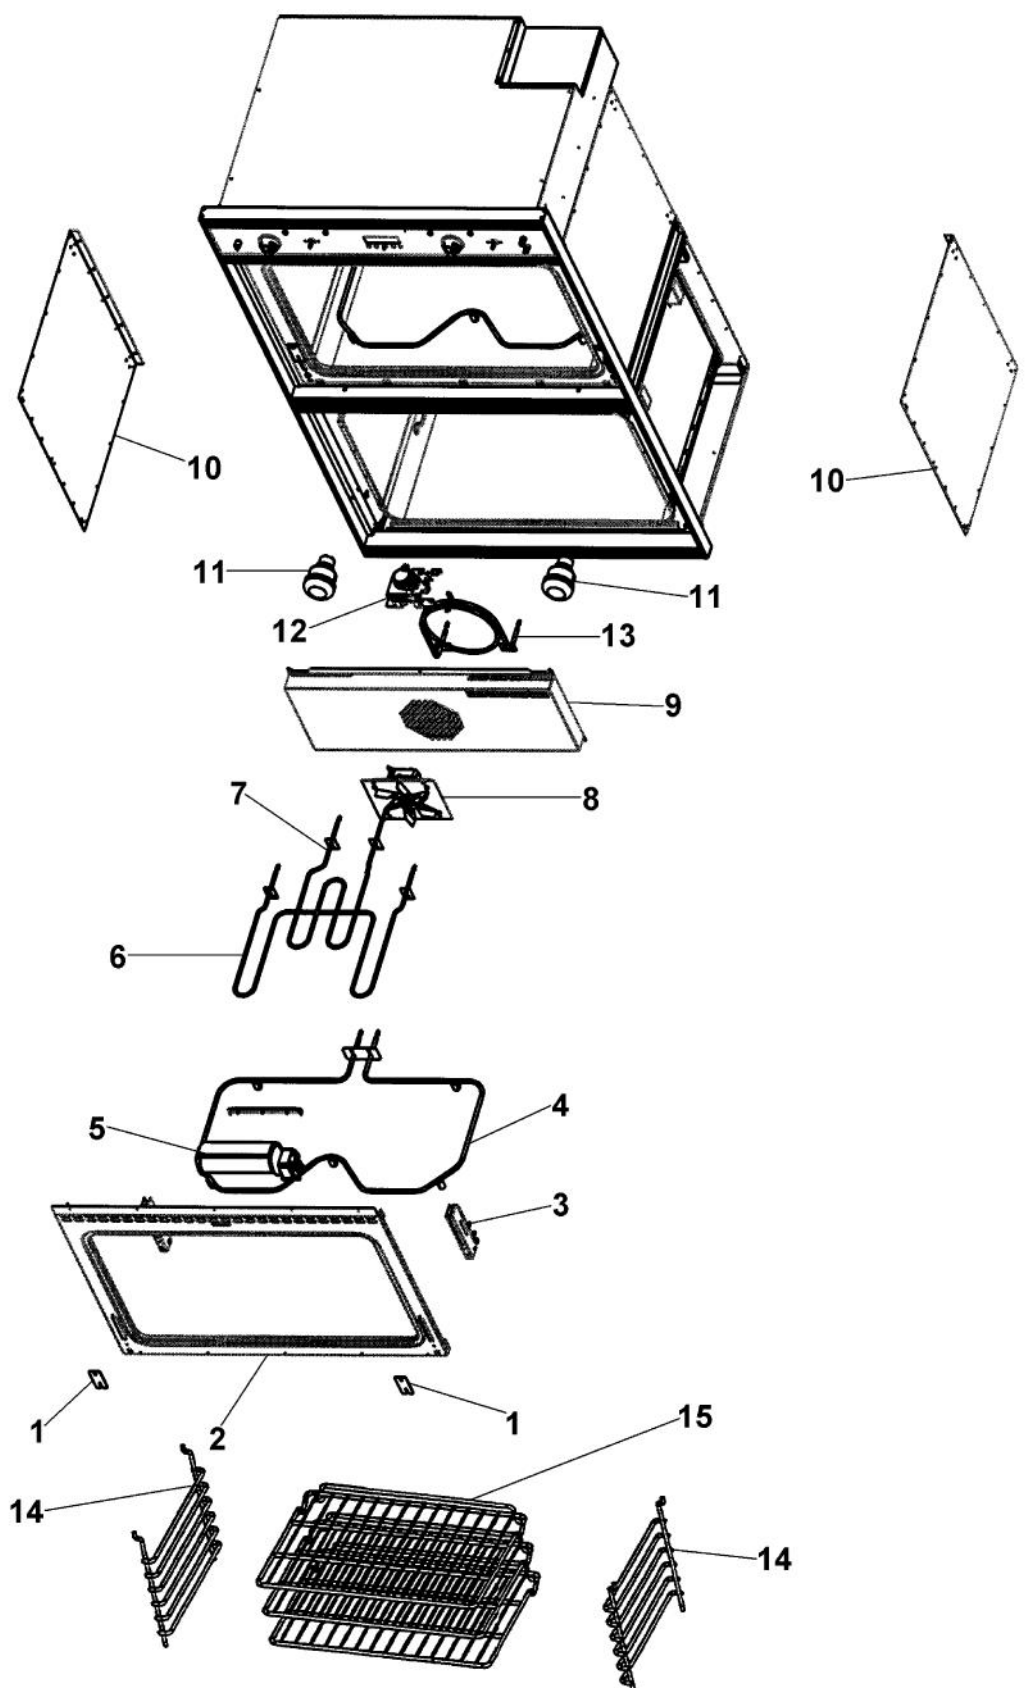

Ref #	Part Number	Qty.	Description
1	A2008508		CABINET TOP 36
2	PJ030002		AUTO RESET (SELF-CLEAN) VDSC
3	PE050087		BLOWER ASSEMBLY - DESIGNER SERIES
4	PE070308		PRE-HEAT BOARD
5	PE070148		SELF-CLEAN BOARD/TIMER (VDSC)
6	PM010029		RELAY (DOUBLE POLE-DOUBLE THROW)TEM
7	PM010129		RELAY
8	A2007699		CABINET SIDE LH
9	A2007906		30" SINGLE CAB. SIDE RH
10	PE040069		SIDE TRIM-EXTRUDED (VEDO205)
11	PE040192		TOP EXTRUSION
12	PE040193		LOWER CONTROL PANEL EXTRUSION
13	PE040200		CENTER EXTRUSION
14	PE040190		BOTTOM EXTRUSION
15	PJ030030		4 POS SELECTOR SWITCH (BEFORE 06/03/04)
	PJ030010		SELECTOR SWITCH (3-POSITION)VEDO205 (AFTER 06/03/04)
16	A2008526		SELECTOR BRACKET
17	PJ030001		SELECTOR SWITCH (8-POSITION) VDSC
18	PJ030037		SUB TO PS500033 - SELF CLEAN THERMOSTAT
19	A2008527		CLOCK BRACKET
20	PE050213		PRO 120V DIGITAL CLOCK
21	PJ030037		SUB TO PS500033 - SELF CLEAN THERMOSTAT
22	B9208540		DOUBLE CONTROL PANEL 36
	C9208540BK		DOUBLE CONTROL PANEL 36 XBKX
	C9208540WH		DOUBLE CONTROL PANEL 36 XWHX
23	PB010163		OVEN LIGHT SWITCH KNOB BK
	PB010164		OVEN LIGHT SWITCH KNOB XWHX (VESO/D
24	PB010148		SELECTOR KNOB-XBKX (30)DOUBLE OVEN
	PB010149		SELECTOR KNOB-XWHX (30 B-IN OVEN)
25	PB010165		TIME MANUAL KNOB XBKX (VESO/VEDO)
	PB010166		TIME MANUAL KNOB XWHX (VESO/VEDO)
26	PB010208		BEZEL, CHROME PLATE
	PB010209		BEZEL BRASS
27	PE050024		OVEN IND. LIGHT (LIGHT HOUSING)
28	PE050023		OVEN IND. LIGHT (LENS & BEZEL)
29	PB010150		T/STAT KNOB-XBKX (30 B-IN OVEN)
	PB010151		T/STAT KNOB-XWHX (30 B-IN OVEN)
30	PB010248		CLOCK BUTTON
	PB010249		PUSH BUTTON WHITE
31	PB010246		CLOCK KNOB
	PB010247		KNOB WHITE
32	PE070147		TERMINAL BLOCK
33	PJ030006		SWITCH (COOLING FAN)
34	PE050059		HI-LIMIT SWITCH