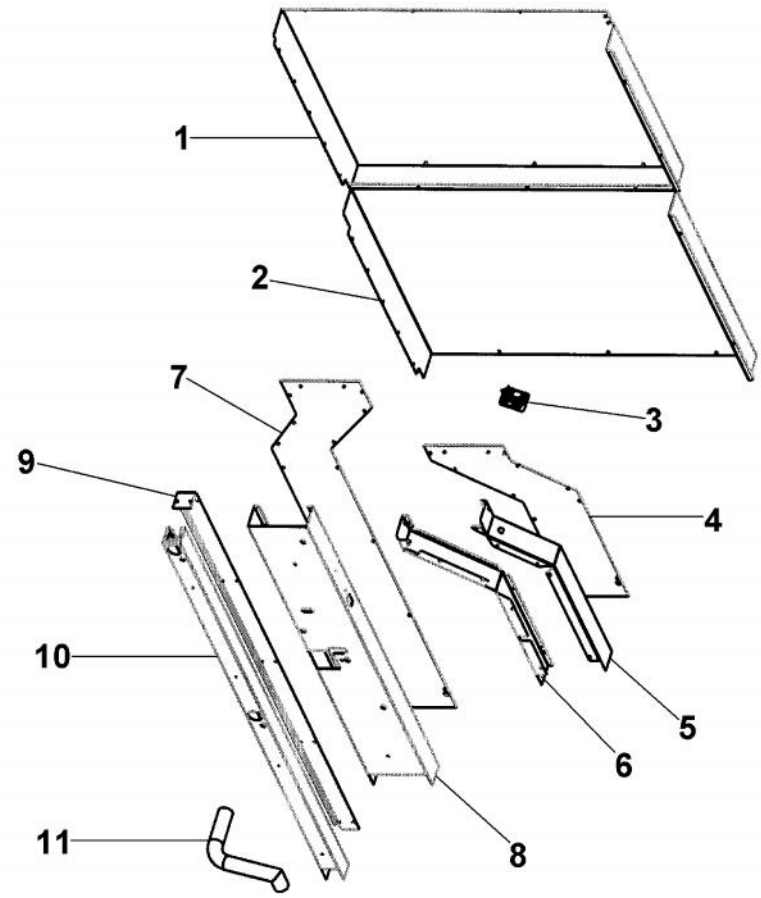

Ref #	Part Number	Qty.	Description
1	A2008511		CABINET BACK UPPER 36
2	A2008541		CABINET BACK LOWER 36
3	PJ030002		AUTO RESET (SELF-CLEAN) VDSC
4	A1006178		LOWER VENT COVER PLATE
5	A2006321		LOWER VENT SIDE RH
6	A2006322		LOWER VENT SIDE RH
7	A1006179		DOUBLE VENT COVER PLATE
8	A2006199		LOWER AIR VENT
9	A2006180		DOUBLE OVEN FLUE COVER
10	A2006181		DOUBLE OVEN FLUE
11	PB020175		VENT TUBE