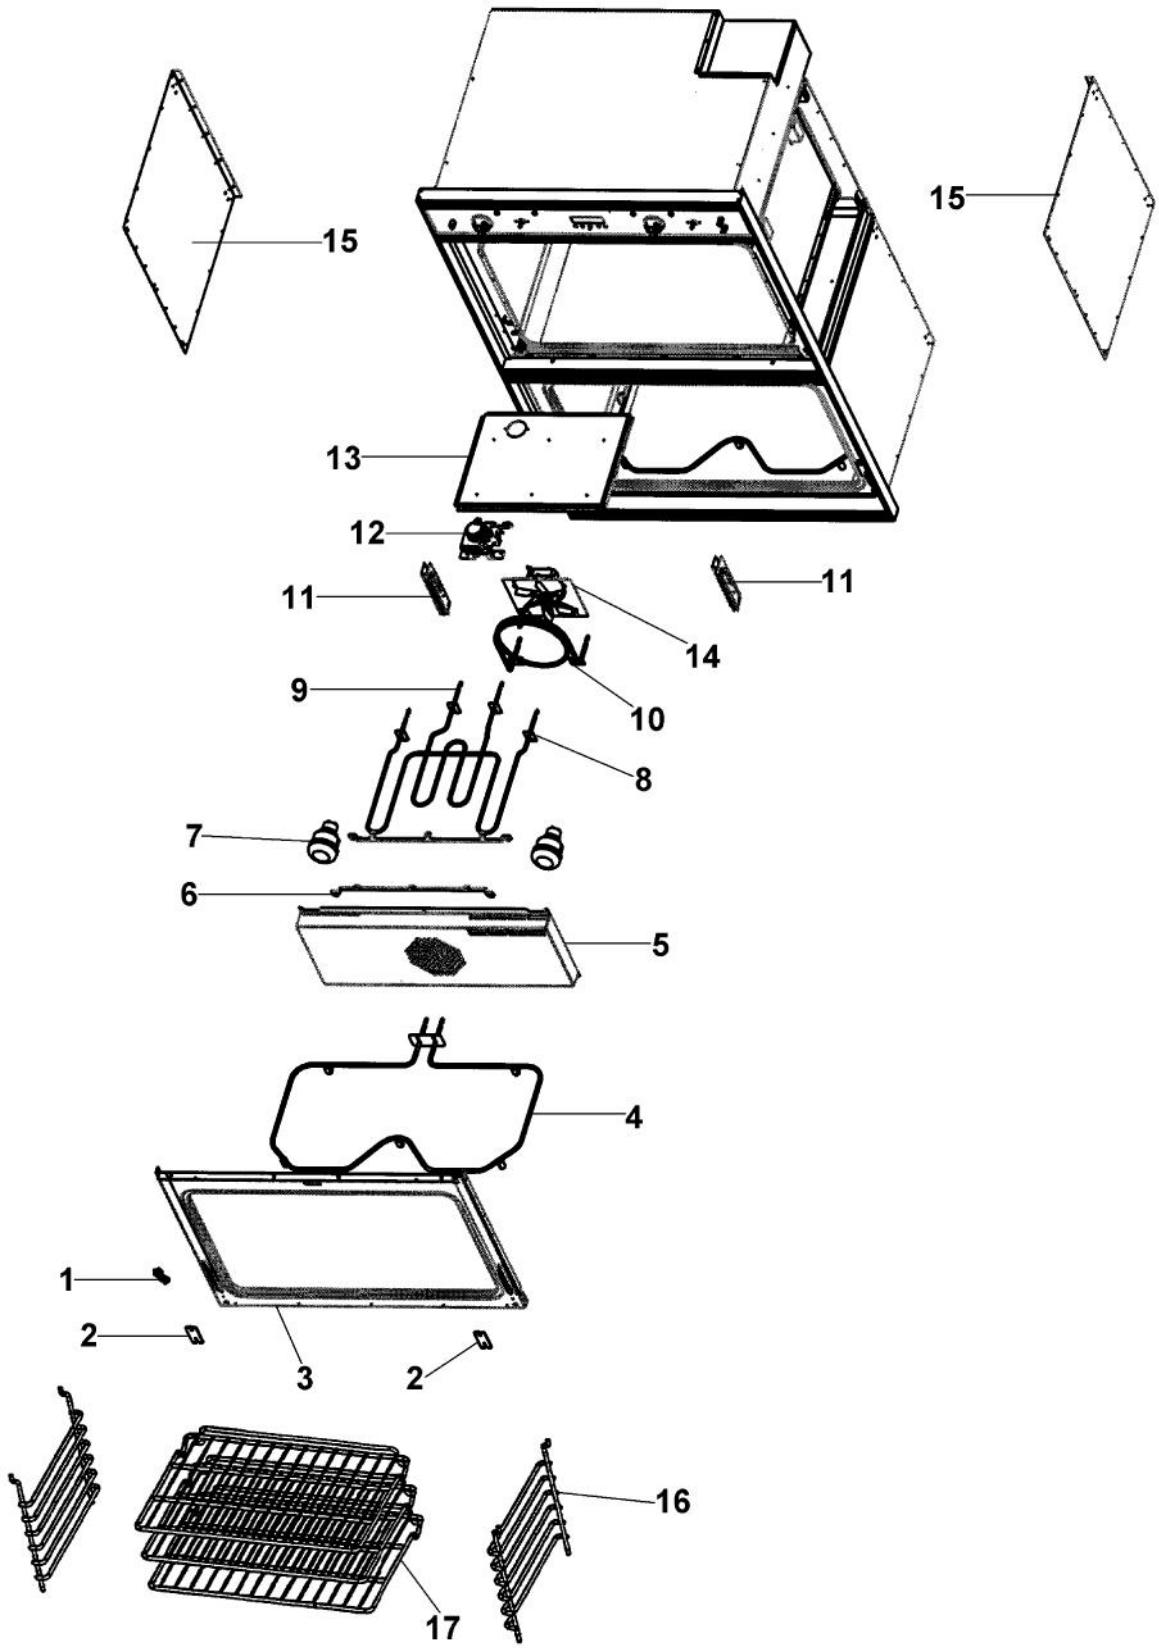

Ref #	Part Number	Qty.	Description
1	PE050115		MEAT PROBE JACK
NI	PE050114		MEAT PROBE (DESO/DEDO) (SWITCHCRAFT'S PART NO. 4...
2	B1007234		HINGE TRIM REPL B2102963 2 EA
3	G9108522		UPPER FRONT FRAME ASSY 36
4	PJ010006		BAKE ELEMENT (VDSC-36) 240V
5	G9102750		CONVECTION FAN COVER ASSY (VDSC36)
6	B2002185		BROIL ELEMENT BRKT (VDSC)
7	PE050009		OVEN LIGHT SOCKET - 36 BUILT-IN
8	PJ010002		BROIL ELEMENT(MAXI)-SIDE (VDSC)240V
9	PJ010001		BROIL ELEMENT 240V
10	PJ010003		CONVECTION ELEMENT (VDSC) 240V
11	PC020016		HINGE RECEIVER (VEDO/VEDO)
12	PE050112		DOOR LATCH
13	B2002167		BROILER TOP (VDSC)
14	PE050005		CONVECTION FAN ASSY
15	A2002904		SIDE INSULATION RETAINER
16	PB060030		RACK SUPT REPL PB060010
17	PB060045		OVEN RK VDSC36 REPL PB060020