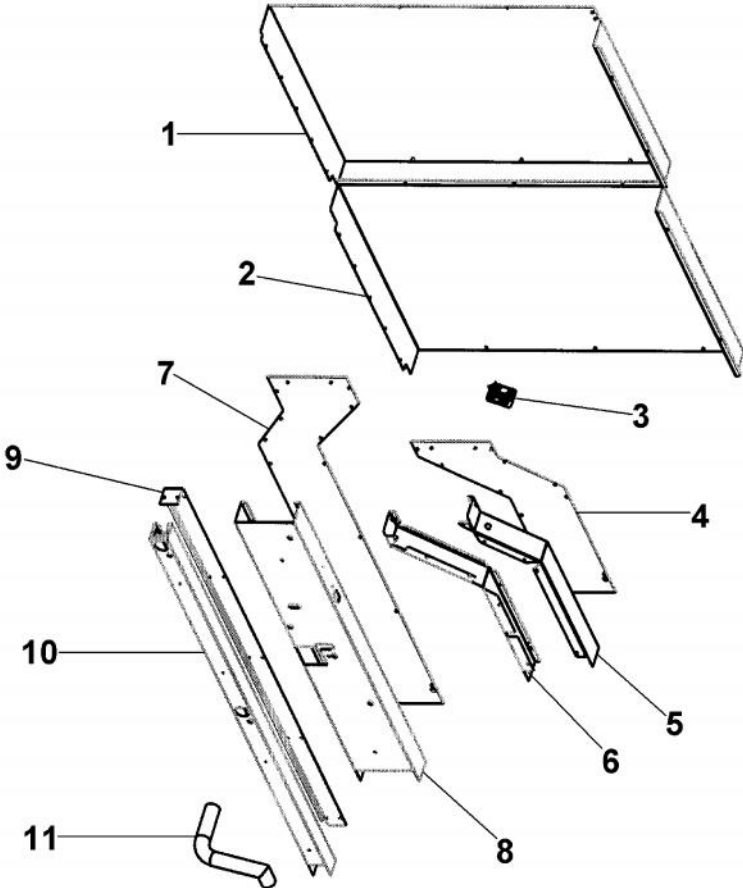

Ref #	Part Number	Qty.	Description
1	A2008511		CABINET BACK UPPER 36
2	A2008541		CABINET BACK LOWER 36
3	PJ030002		AUTO RESET (SELF-CLEAN) VDSC
4	A1006178		LOWER VENT COVER PLATE
5	A2006321		LOWER VENT SIDE RH
6	A2006322		LOWER VENT SIDE RH
7	A1006179		DOUBLE VENT COVER PLATE
8	A2006199		LOWER AIR VENT
9	A2006180		DOUBLE OVEN FLUE COVER
10	A2006181		DOUBLE OVEN FLUE
11	PB020175		VENT TUBE