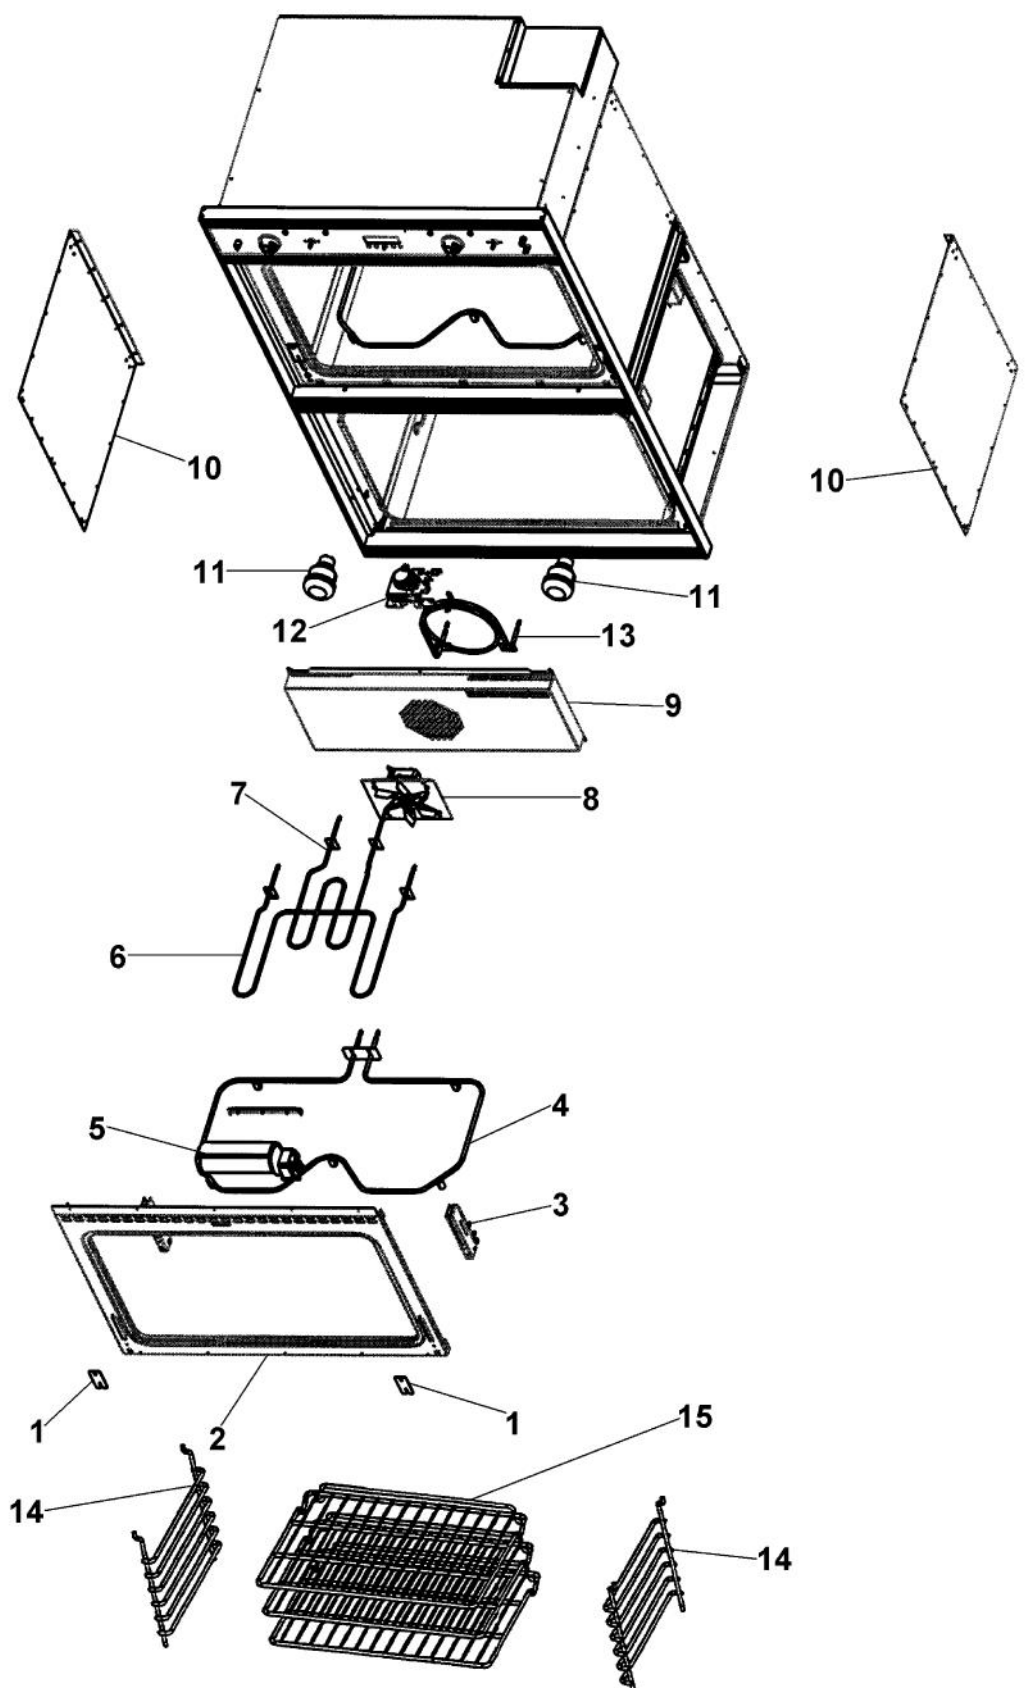

Ref #	Part Number	Qty.	Description
1	A2008508		CABINET TOP 36
2	PJ030002		AUTO RESET (SELF-CLEAN) VDSC
3	PE050087		BLOWER ASSEMBLY - DESIGNER SERIES
4	PE070308		PRE-HEAT BOARD
5	PE070148		SELF-CLEAN BOARD/TIMER (VDSC)
6	PM010029		RELAY (DOUBLE POLE-DOUBLE THROW)TEM
7	PM010129		RELAY
8	A2007699		CABINET SIDE LH
9	A2007906		30" SINGLE CAB. SIDE RH
10	PE040069		SIDE TRIM-EXTRUDED (VEDO205)
11	PE040192		TOP EXTRUSION
12	PE040193		LOWER CONTROL PANEL EXTRUSION
13	PE040200		CENTER EXTRUSION
14	PE040190		BOTTOM EXTRUSION
15	PJ030030		4 POS SELECTOR SWITCH (BEFORE 06/03/04)
	PJ030010		SELECTOR SWITCH (3-POSITION)VEDO205 (AFTER 06/03/04)
16	A2008526		SELECTOR BRACKET
17	PJ030001		SELECTOR SWITCH (8-POSITION) VDSC
18	PJ030037		SUB TO PS500033 - SELF CLEAN THERMOSTAT
19	A2008527		CLOCK BRACKET
20	PE050049		CLOCK/TIMER(ROBERTSHAWNO.100-00550-01 (BEFORE 02/27/06)
	PE050213		PRO 120V DIGITAL CLOCK (AFTER 02/27/06)
21	PJ030037		SUB TO PS500033 - SELF CLEAN THERMOSTAT
22	B92010569		DOUBLE CONTROL PANEL 36 (BEFORE 02/27/06)
	C92010569BK		DOUBLE CONTROL PANEL 36 XBKX (BEFORE 02/27/06)
	C92010569WH		DOUBLE CONTROL PANEL 36 XWHX (BEFORE 02/27/06)
	B92014946		VEDO265C CONTROL PANEL (AFTER 02/27/06)
	C92014946BK		VEDO265C CONTROL PANEL XBKX (AFTER 02/27/06)
	C92014946WH		VEDO265C CONTROL PANEL XWHX (AFTER 02/27/06)
23	PB010163		OVEN LIGHT SWITCH KNOB BK
	PB010164		OVEN LIGHT SWITCH KNOB XWHX (VESO/D
24	PB010148		SELECTOR KNOB-XBKX (30DOUBLE OVEN
	PB010149		SELECTOR KNOB-XWHX (30 B-IN OVEN)
25	PB010165		TIME MANUAL KNOB XBKX (VESO/VEDO)
	PB010166		TIME MANUAL KNOB XWHX (VESO/VEDO)
26	PB010208		BEZEL, CHROME PLATE
	PB010209		BEZEL BRASS
27	PE050024		OVEN IND. LIGHT (LIGHT HOUSING)
28	PE050023		OVEN IND. LIGHT (LENS & BEZEL)
29	PB010150		T/STAT KNOB-XBKX (30 B-IN OVEN)
	PB010151		T/STAT KNOB-XWHX (30 B-IN OVEN)
30	PB010248		CLOCK BUTTON
	PB010249		PUSH BUTTON WHITE
31	PB010246		CLOCK KNOB
	PB010247		KNOB WHITE
32	PE070147		TERMINAL BLOCK
33	PJ030006		SWITCH (COOLING FAN)
34	PE050059		HI-LIMIT SWITCH