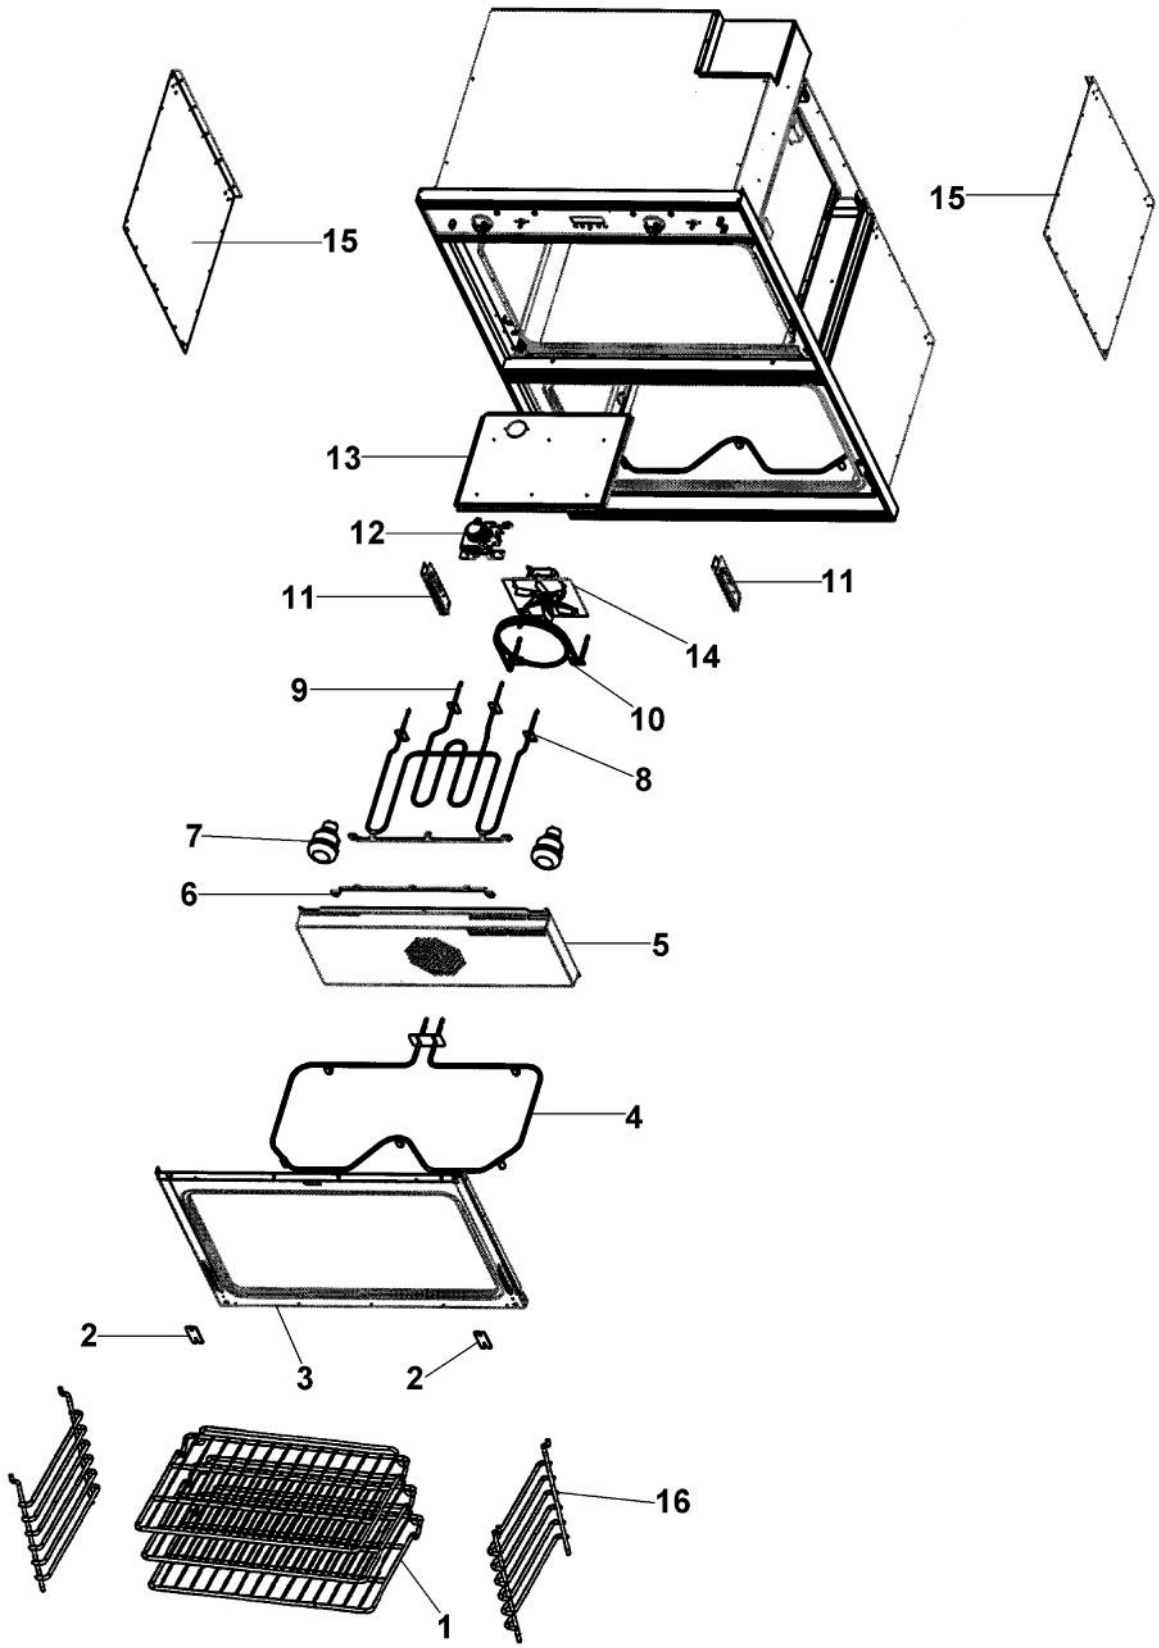

Ref #	Part Number	Qty.	Description
1	PB060045		OVEN RK VDSC36 REPL PB060020
2	B1007234		HINGE TRIM REPL B2102963 2 EA
3	G9108522		UPPER FRONT FRAME ASSY 36
4	PJ010006		BAKE ELEMENT (VDSC-36) 240V
5	G9102750		CONVECTION FAN COVER ASSY (VDSC36)
6	B2002185		BROIL ELEMENT BRKT (VDSC)
7	PE050009		OVEN LIGHT SOCKET - 36 BUILT-IN
8	PJ010002		BROIL ELEMENT(MAXI)-SIDE (VDSC)240V
9	PJ010001		BROIL ELEMENT 240V
10	PJ010003		CONVECTION ELEMENT (VDSC) 240V
11	PC020016		HINGE RECEIVER (VEDO/VEDO)
12	PE050112		DOOR LATCH
13	B2002167		BROILER TOP (VDSC)
14	PE050005		CONVECTION FAN ASSY
15	A2002904		SIDE INSULATION RETAINER
16	PB060030		RACK SUPT REPL PB060010