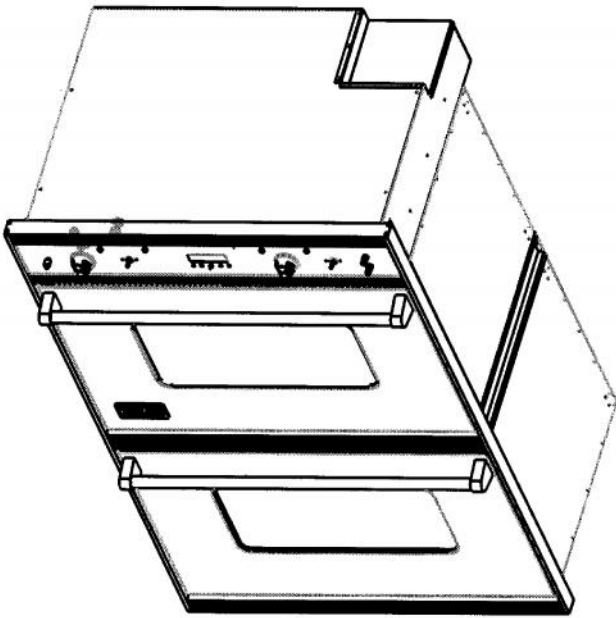

Ref #	Part Number	Qty.	Description
1	A2008511		CABINET BACK UPPER 36
2	A2008541		CABINET BACK LOWER 36
3	PJ030002		AUTO RESET (SELF-CLEAN) VDSC
4	A1006178		LOWER VENT COVER PLATE
5	A2006321		LOWER VENT SIDE RH
6	A2006322		LOWER VENT SIDE RH
7	A1006179		DOUBLE VENT COVER PLATE
8	A2006199		LOWER AIR VENT
9	A2006180		DOUBLE OVEN FLUE COVER
10	A2006181		DOUBLE OVEN FLUE
11	PB020175		VENT TUBE