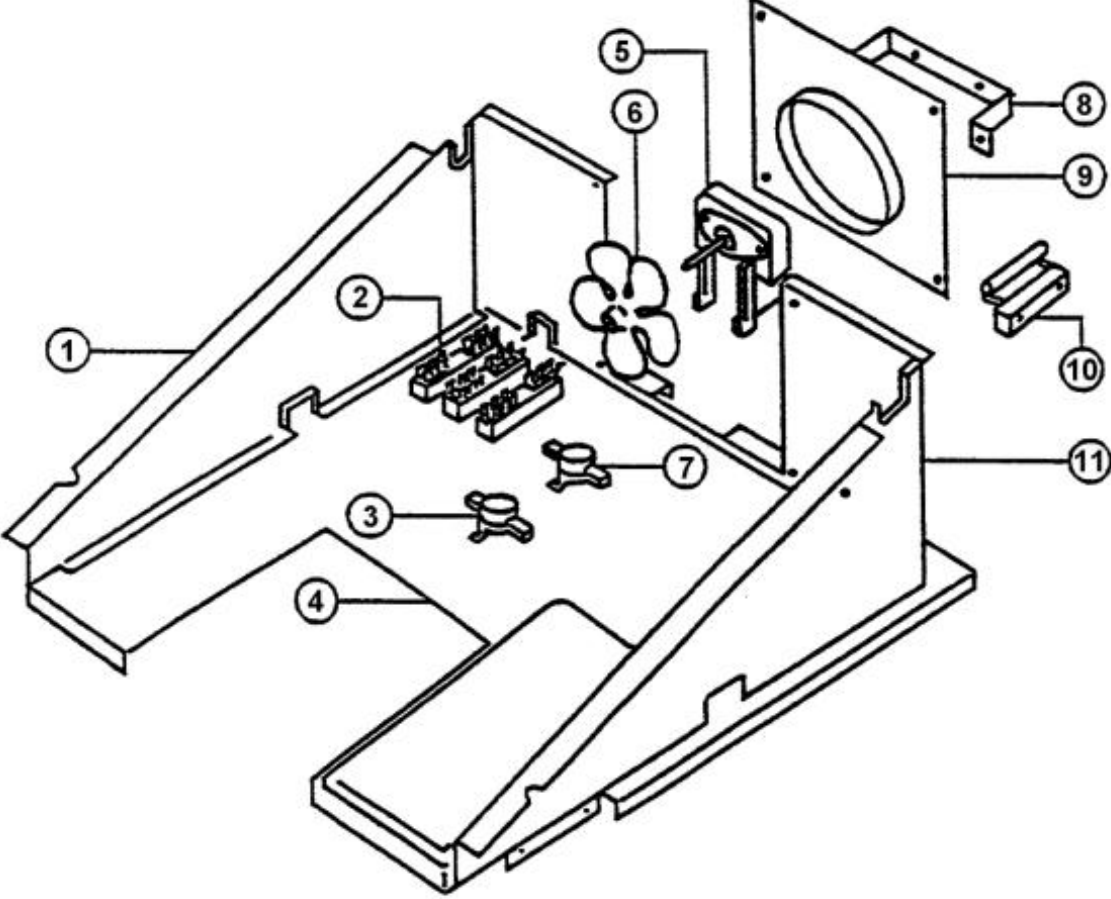

Ref #	Part Number	Qty.	Description
1	PE130001		CABINET TOP 0040286
2	PE130002		CABINET SIDE PANEL 0052856
3	PE130027		COMPARTMENT PANEL-L.H.
4	PE130004		UPPER BACK CABINET 0305628
5	PE130029		COMPARTMENT PANEL-R.H.
6	PE130006		LOWER OVEN FLUE BOX 0040581
7	PE130007		RETAINER INSULATION REAR 0305420
8	PE130008		UPPER OVEN TOP 0052848
9	PE130009		UPPER OVEN FLUE BOX 0040581
10	PE130010		LOWER OVEN VENT TUBE 0042406
11	PE110015		SWITCH FAN SPDT Y0042056
12	PE110017		LOWER OVEN LIMIT SWITCH 0302959
13	PE100022		SWITCH PLATE 0040783
14	PE100023		REAR SUPPORT 00401021
15	PE130011		RETAINER SIDE INSULATION 0060774
16	PE130012		LOWER BACK CABINET 0059743
17	PE130013		LOWER OVEN CHANNEL 0040755
18	PE120027		SCREW NO.8-18 0305423
19	PE130014		RETAINER SPRING 0060759
20	PE130015		OVEN BOTTOM 0305701
21	PE100012		BASE RUNNER 0041019
22	PE130016		LOWER OVEN TOP
23	PE130017		NLA
24	PE100013		SIDE TRIM-R.H.
25	NLA		SMOKE ELIMINATOR - PE130019
26	PE100021		UPPER OVEN BOTTOM
27	PE100014		BOTTOM TRIM
NI	PE100015		TRIM BOTTOM INSERT 0301918
28	PE110018		OVEN LAMP LENS 74011299
29	PE110019		OVEN LIGHT SOCKET
30	PE110020		BULB OVEN 40 WATT 8009
31	PE100016		SIDE TRIM-L.H. 0301887
32	PE100021		LATCH HANDLE GUIDE
33	PE100018		TRIM CENTER 0301884
NI	PE100019		TRIM INSERT CENTER 0301917
34	PE100020		SUPPORT OVEN FRONT 0060838 - NLA
35	PE120003		HINGE ASSEMBLY
36	NLA		OVEN DOOR SPRING - PE120004
37	PE120005		TRIM SCREW (BLACK)
38	PE100006		LATCH HANDLE GUIDE
39	PE100005		CONTROL PANEL BOTTOM TRIM
40	PE120006		CONDUIT ASSEMBLY 0052947
41	PE130020		LOWER SIDE SHIELD
42	PE130021		UPPER SIDE CABINET 0060774