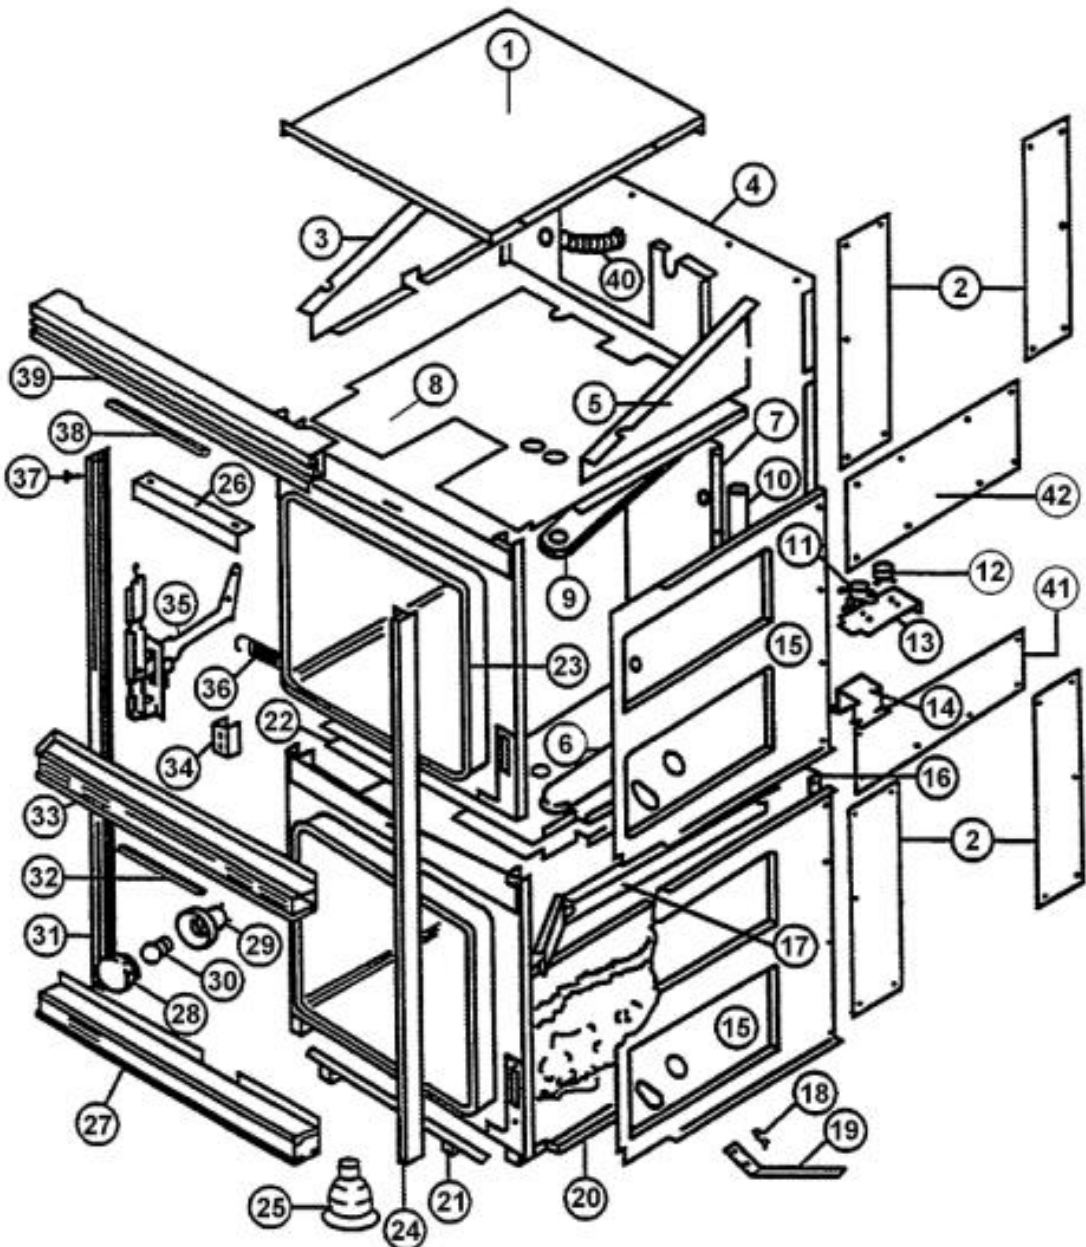

Ref #	Part Number	Qty.	Description
1	PE100001		CONTROL MOUNTING BRACKET
2	SEE DISTRIBUTOR		ELECTRONIC TIMER
3	PE100002		TIMER MOUNTING BRACKET
4	PE100003		CONTROL PANEL TOP TRIM
5	PE100004		VENT GRILL 0301915
6	PE110002BK		SELECTOR KNOB - BK
	PE110002WH		SELECTOR KNOB (WHITE) 0305581
7	PE100033BK		CONTROL PANEL - BLACK 0305476
	PE100033SS		CONTROL PANEL - XSS 0307144
	PE100033WH		CONTROL PANEL - WH 0305477
8	PE100005		CONTROL PANEL BOTTOM TRIM
9	PE110003BK		THERMOSTAT KNOB - BK
	PE110003WH		THERMOSTAT KNOB (WHITE) 0305579
10	PB010113		CLOCK KNOB - BK
	PE110004WH		TIMER/CLOCK KNOB XWH DO/SO 0303448
11	PE110005BK		CLOCK SET KNOB XBK(SO/DO) 0060730
	PE110005WH		CLOCK SET KNOB XWH(SO/DO) 0303420
12	PE110006BK		OVEN LIGHT KNOB (BLACK) 0303405
	PE110006WH		OVEN LIGHT KNOB (WHITE) 0303423
13	PE120001		TERMINAL BUSHING 2-POLE 0042012
14	PE110007		UPPER/LOWER OVEN LIGHT SW. 0303400
15	PE110008		INDICATOR LIGHT (SS MODELS)
	PE110009		INDICATOR LIGHT(COLORS ONLY)042183
16	PE110010		LOWER OVEN THERMOSTAT
17	PE110007		UPPER/LOWER OVEN LIGHT SW. 0303400
18	PE110011		SELECTOR SWITCH (7-POS.) 0305772
19	PE110010		UPPER OVEN THERMOSTAT
20	PE100006		LATCH HANDLE GUIDE
21	PG100007		SOLENOID LEVER BRACKET
22	PE100008		CONTROL PANEL BOTTOM TRIM INSERT
23	PE100010		BEZEL KNOB CHROME 0302084
	PB010085		KNOB BEZEL
24	PE110012BK		BIT GENERATOR SHAFT XBK 0300933B
	PE110012WH		SHAFT - BIT GENERATOR (WH)
25	PE140001		LENS ELEC TIMR LENS VEDO/SO 0302085
26	PE100009		CLOCK WIN BEZEL REPL PE040070
27	PE120002		BEZEL NUT
28	PE100011		BRACKET INDICATOR LIGHT 0305463
29	PE110013BK		TIME/MANUAL KNOB XBKXVESO/DO-0305780
	PE110013WH		KNOB TIME/MANUL XWH VESO/DO 0305781
30	PE110014		TIME MANUAL SWITCH