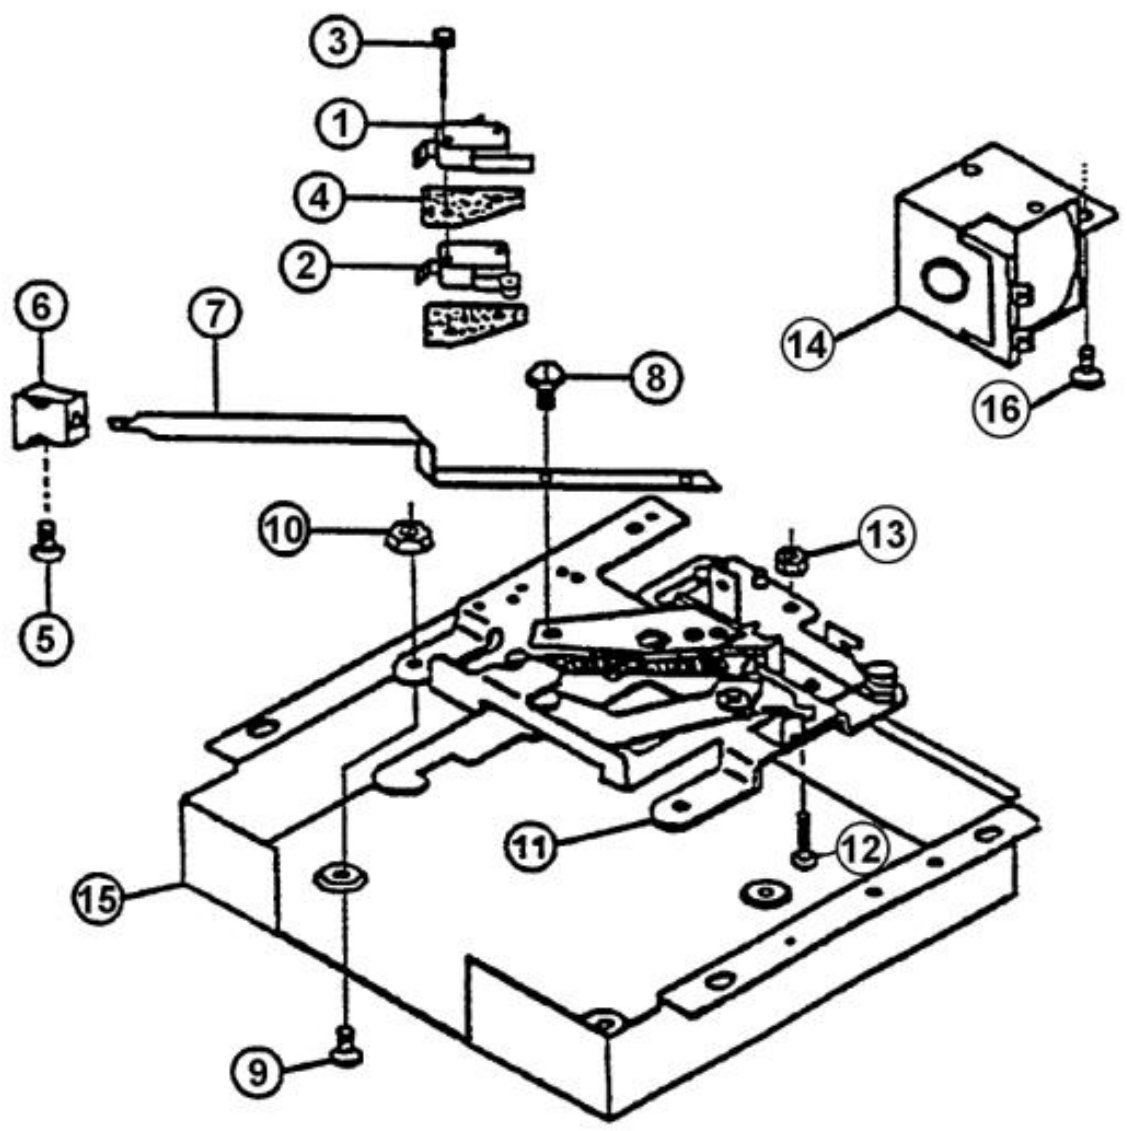

Ref #	Part Number	Qty.	Description
1	PE130030		BROIL ELEMENT REFLECTOR 0306503
2	PE100029		BROIL ELEMENT SUPPORT
3	PE150001		LOWER OVEN RACK-LONG
	PE150002		UPPER OVEN RACK - SHORT
4	PE100034		GRID BROILER 304451E
5	PE100030		BROILER PAN 314175C6
6	PE150003		BROIL ELEMENT Y0042138
7	PE150004		BAKE ELEMENT (77001092)
8	PE120016		L.H. THREAD NUT (0307037)
9	PE120017		WASHER FRONT CONV FAN 0307038
10	PE120018		WASHER REAR CONV FAN 0307038
11	PE100031		FAN MOUNTING BRACKET (0305627)
12	PE110025		CONVECTION FAN MOTOR 0307035
13	PE110032		BLADE CONVECTION FAN 0307036
14	PE150005		CONVECTION ELEMENT 77001135
15	PE130031		FAN COVER
16	PE110026		HIGH LIMIT THERMOSTAT 0306502