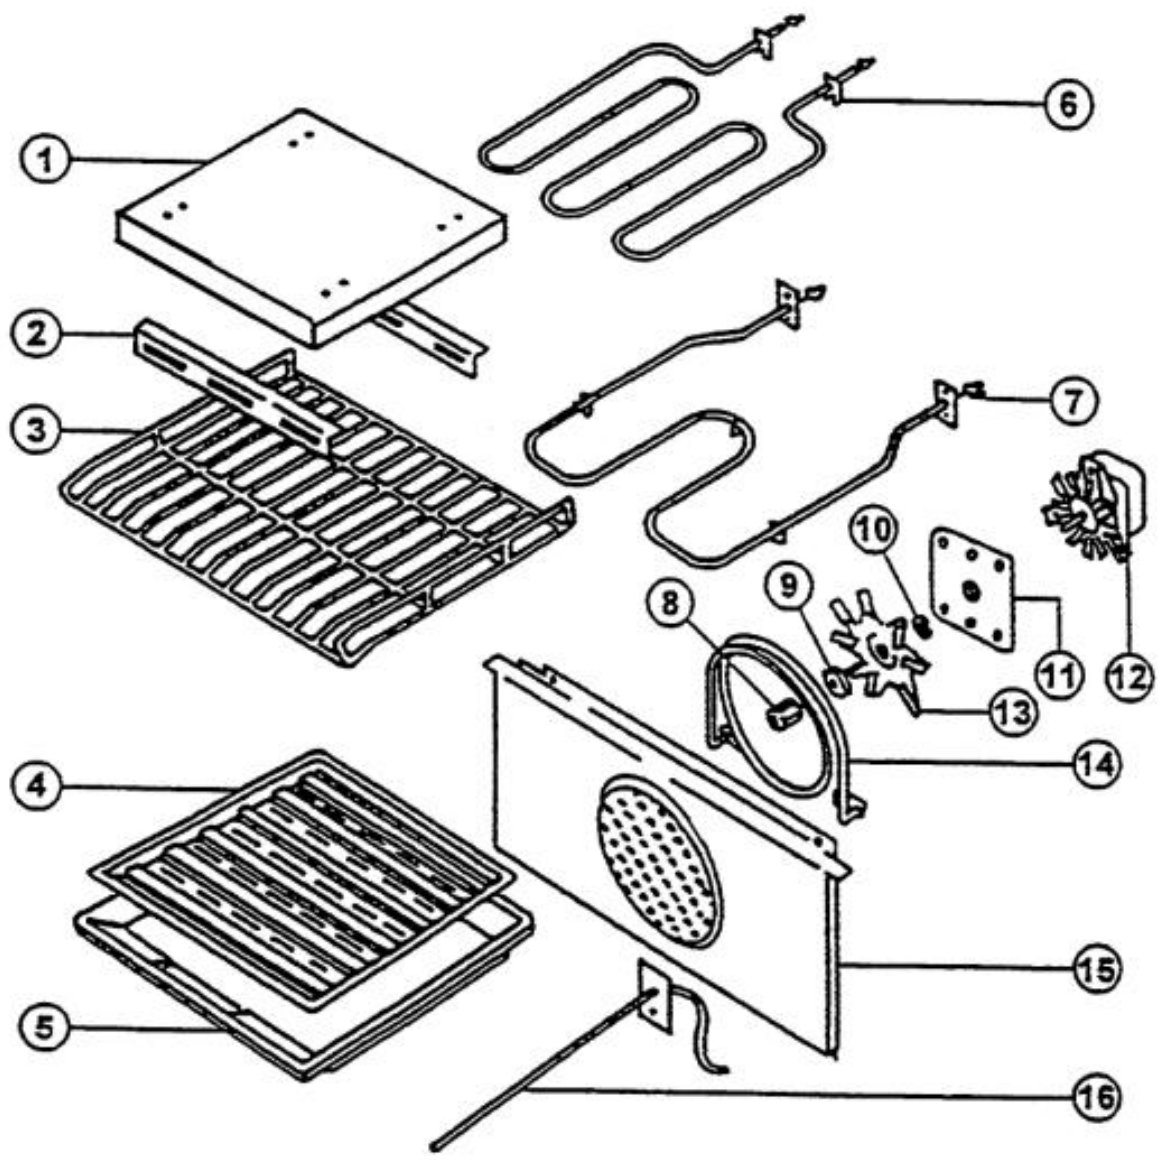

Ref #	Part Number	Qty.	Description
1	PE130027		COMPARTMENT PANEL-L.H.
2	PE110021		BLOCK TERMINAL 0042191
3	PE110022		UPPER OVEN LIMIT SWITCH Y0042045
4	PE130028		OVEN TOP-UPPER
5	PE110024		MOTOR FAN Y0042226
6	PE110031		BLADE FAN Y0314548
7	PE110015		SWITCH FAN SPDT Y0042056
8	PE100027		BRACKET FAN MOTOR 0305242
9	PE100028		FAN MOUNTING PLATE (0040905
10	PE110023		RESISTOR FAN MOTOR(100 OHMS)0042064
11	PE130029		COMPARTMENT PANEL-R.H.