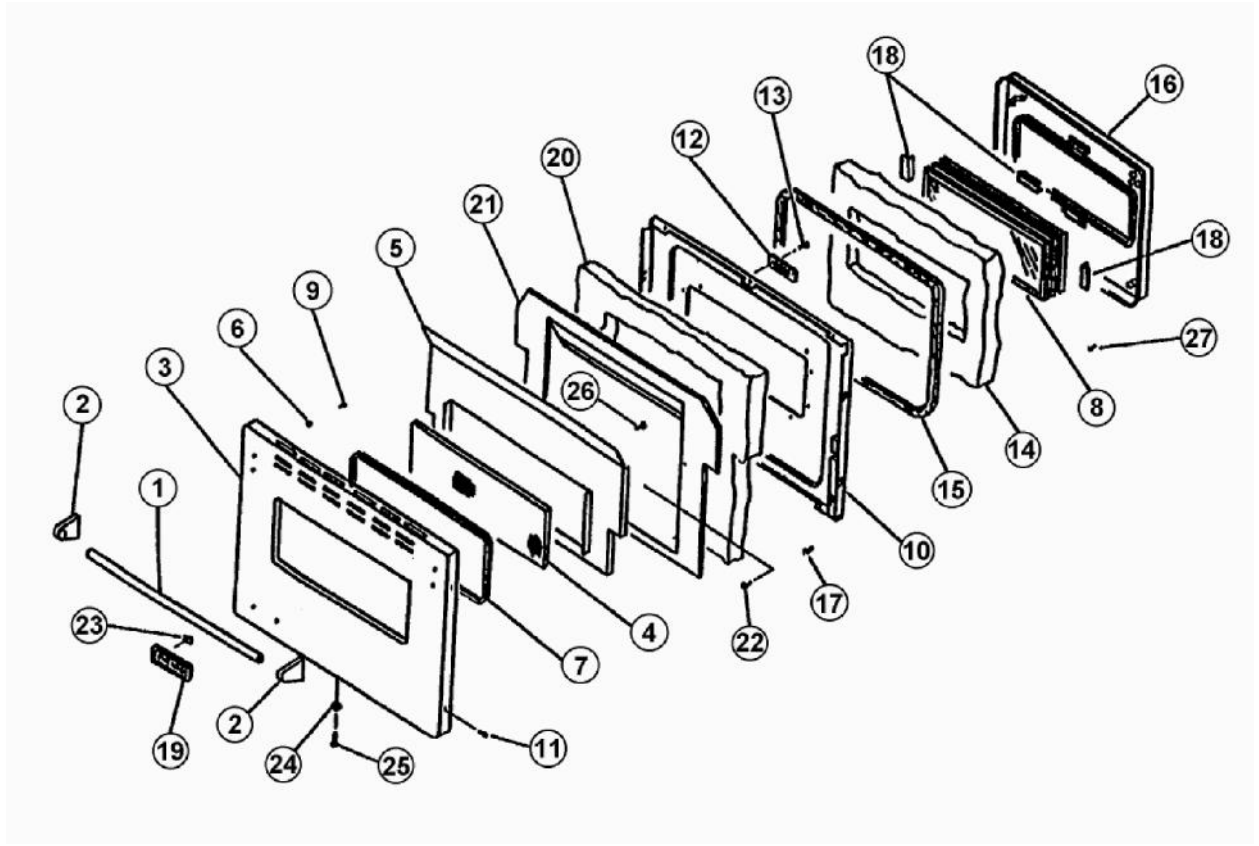

Ref #	Part Number	Qty.	Description
1	PE110027		DOOR LOCK SWITCH Y0067919
2	PE110028		MOMENTARY SWITCH
3	PE120019		SWITCH MOUNTING SCREW (0041826)
4	PE140007		INSULATOR ESM DOOR LOCK ASY 0091523
5	PE120020		HANDLE MOUNTING SCREW (0041777)
6	PE150006BK		LATCH HANDLE - BK
	PE150006WH		LATCH HANDLE - WH
7	PE150007BK		LATCH ARM - BK
	PE150007WH		LATCH DOOR ARM XWH 040538WHITE
8	PE120021		LATCH ARM SCREW (0041774)
9	PE120022		DOOR LOCK SCREW 0041765
10	PE120023		DOOR LOCK KEP NUT 0097885
11	PE110029		DOOR LOCK
12	PE120024		BRASS SCREW (DOOR LOCK) 0041773
13	PE120025		DOOR LOCK KEP NUT M0282005
14	PE110030		SOLENOID
15	PE100032		DOOR LATCH BRACKET 0060840
16	PE120026		SOLENOID SCREW (0060923)