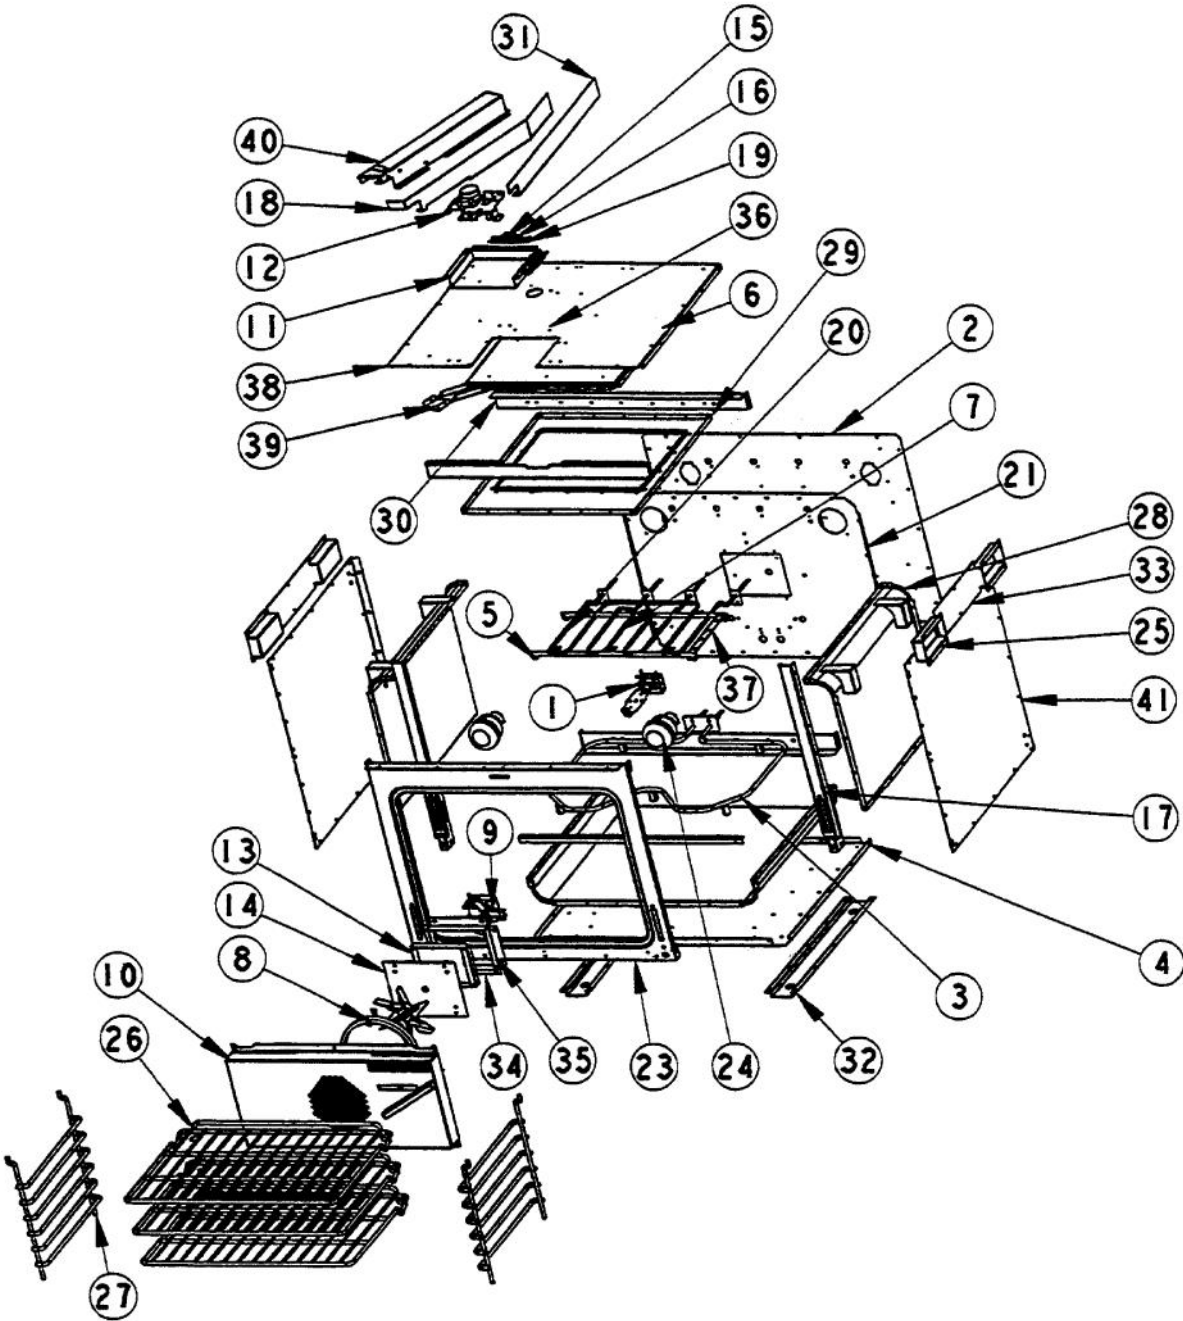

Ref #	Part Number	Qty.	Description
1	PJ030002		AUTO RESET (SELF-CLEAN) VDSC
2	A1004305		BACK INSULATION RETAINER(27OVEN)
3	PJ010012		BAKE ELEMENT (VESO176/VEDO276)240V
4	A2004306		BOTTOM INSULATION RETAINER(27OVEN)
5	B2004315		BROIL ELEMENT BRKT (VESO176/DO276)
6	B2004311		BROILER TOP (27) (VESO176/DO276)
7	PJ010001		BROIL ELEMENT 240V
8	PJ010003		CONVECTION ELEMENT (VDSC) 240V
9	PE050005		CONVECTION FAN ASSY
10	E9104309		CONVECTION FAN COVER
11	A2002168		DOOR LATCH BRKT (VDSC)
12	PE050020		DOOR LATCH, MOTORIZED (BEFORE 10-1-02)
12	PE050112		DOOR LATCH (ON OR AFTER 10/1/02)
13	A2002595		CONVECTION FAN BOX (VDSC)
14	A1002596		CONVECTION FAN COVER (VDSC)
15	PE050059		HI-LIMIT SWITCH
16	PJ030006		SWITCH (COOLING FAN)
17	PC020016		HINGE RECEIVER (VEDO/VEDO)
18	A2002920		LEFT AIR CHANNEL
19	A1002456		THERMO-DISC BRKT (VDSC)
20	PJ010002		BROIL ELEMENT(MAXI)-SIDE (VDSC)240V
21	E9104304		OVEN BACK (VESO176/DO276)
22	E9104303		OVEN BOTTOM (VEDO275/VESO175)
23	G9104301		OVEN FRONT FRAME ASSY (VESO176/276)
24	PE050009		OVEN LIGHT SOCKET - 36 BUILT-IN
25	A2006088		OVEN MOUNTING BRACKET
26	PB060048		OVEN RACK - 27
27	PB060030		RACK SUPT REPL PB060010
28	G9102736		OVEN SIDE ASSY (VDSC)
29	E9104302		OVEN TOP (VEDO276/VESO176)
30	A2004307		REAR OVEN SUPPORT (VESO176/DO276)
31	A2002921		RIGHT AIR CHANNEL
32	A2002902		RUNNER
33	A1002953		SIDE COVER - VESO/VEDO
34	A2001745		FAN INSUL. SHIELD - UPPER / LOWER
35	A2001746		FAN INSUL. SHIELD - SIDE
36	PM010014		SMOKE ELIMINATOR (VDSC)
37	B2002489		THERMAL BULB SHIELD (VDSC)
38	A2004308		TOP INSULATION RETAINER (27 OVEN)
39	A2002909		VENT BTM
40	A2002910		VENT TOP
41	A2002904		SIDE INSULATION RETAINER