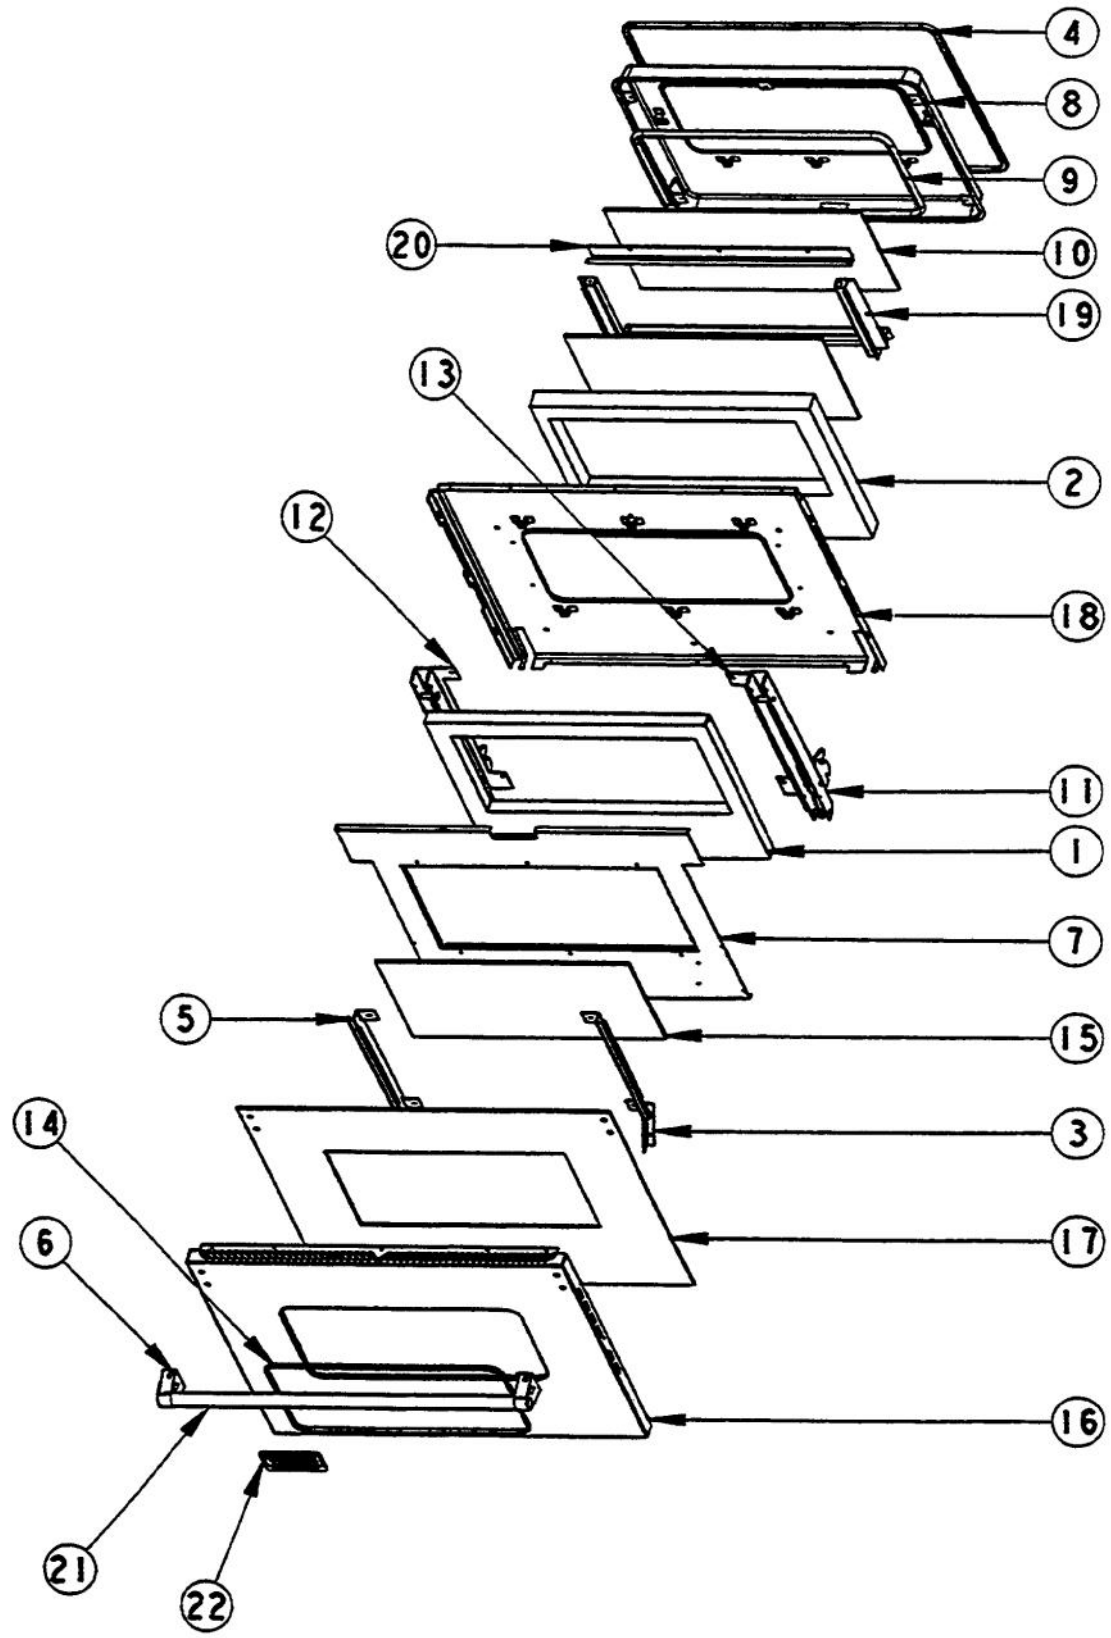

Ref #	Part Number	Qty.	Description
17	J1004330		DOOR HEAT SINK (VESO176/DO276)
18	G50010124		VESO176/VEDO276 DR LINER SVC-KIT
19	E9102179		WINDOW LINER-SIDE (VDSC)
20	E9104331		WINDOW LINER-TOP/BTM(VESO176/DO276)
21	PE030074		DOOR HANDLE SS (27 WALL OVEN)
	PE030075		DOOR HANDLE BR (27 WALL OVEN)
NI	B1009167		HINGE CLIP