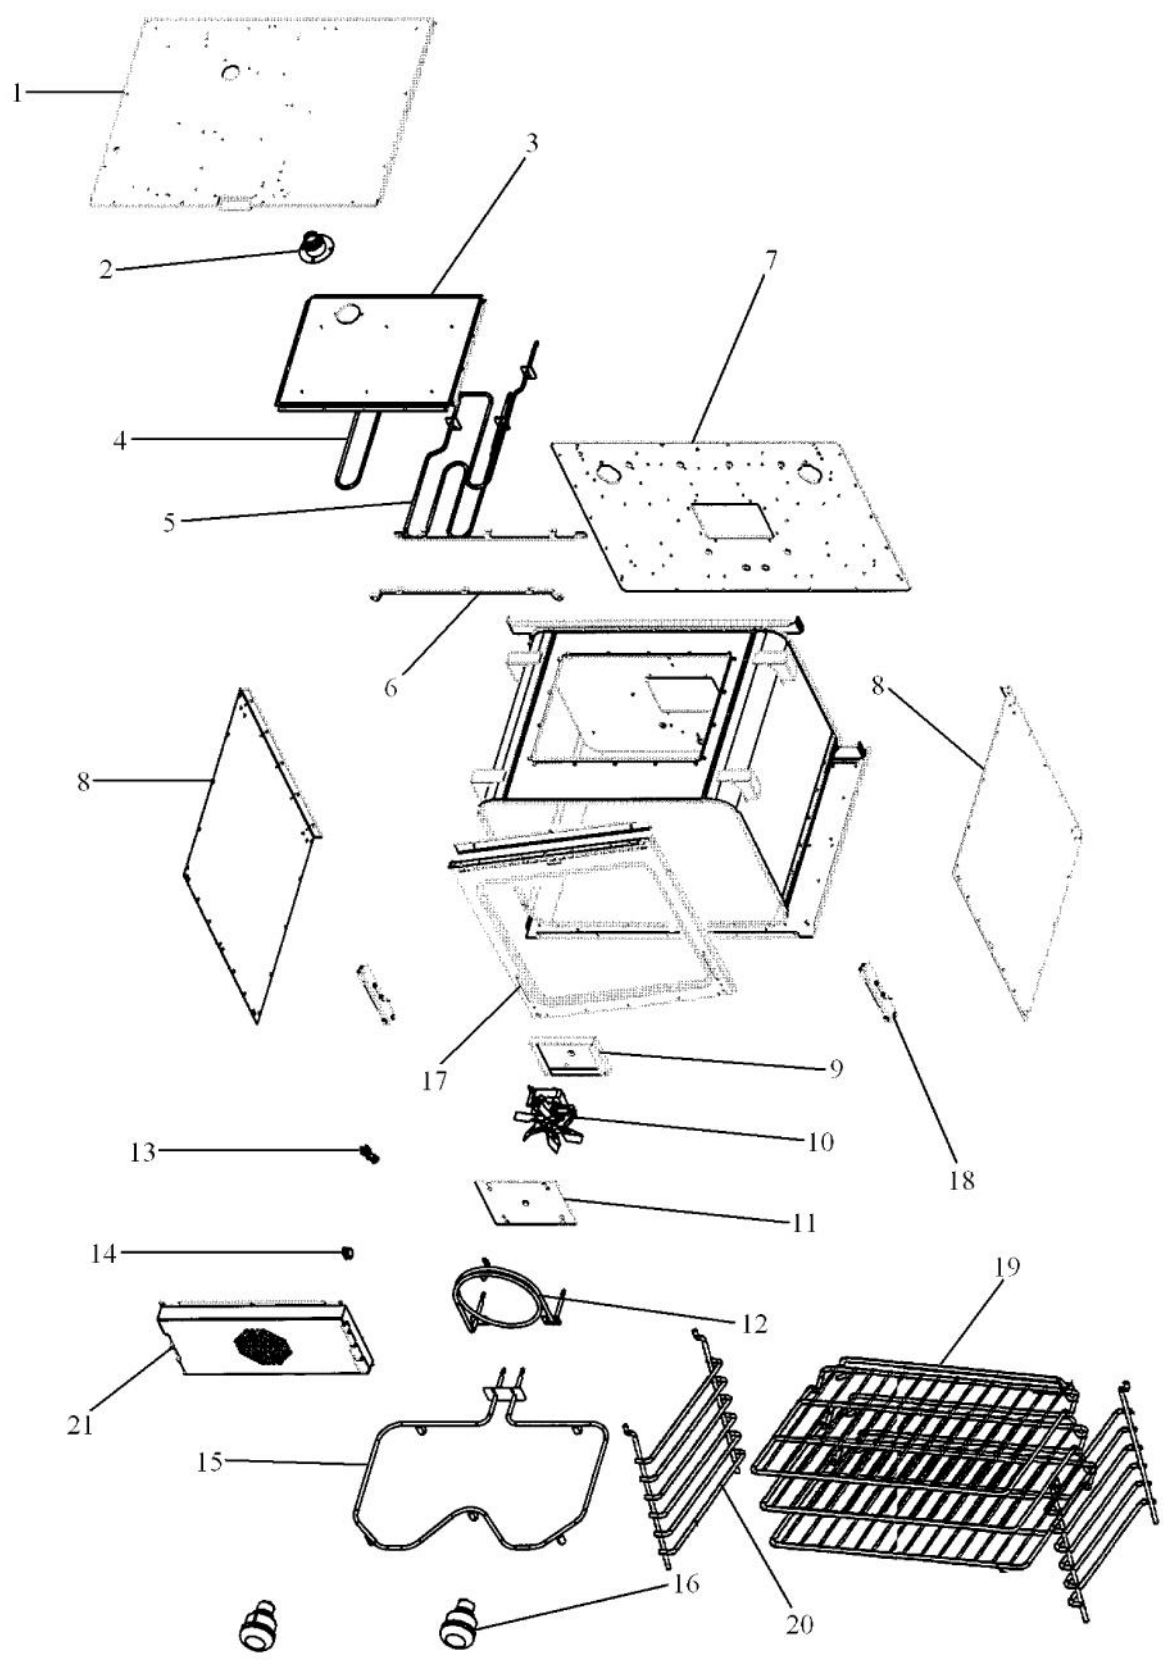

Ref #	Part Number	Qty.	Description
1	A2008558		27 TOP REAR COVER
2	A2008543		TOP CHANNEL
3	PE050087		BLOWER ASSEMBLY - DESIGNER SERIES
4	A2008556		27 CABINET TOP
5	PJ030002		AUTO RESET (SELF-CLEAN) VDSC
6	A2009884		AUTO RESET BRACKET
7	PE070472		ELECTRONIC CONTROL BOARD
8	PE070147		TERMINAL BLOCK
9	A2007699		CABINET SIDE LH
10	A2006109		SELECTOR SWITCH COVER
11	A2007906		30`` SINGLE CAB. SIDE RH
12	PE050059		HI-LIMIT SWITCH
13	PE050112		DOOR LATCH
14	A2008526		SELECTOR BRACKET
15	A2009867		CLOCK MOUNTING BRACKET
16	PJ030030		4 POS SELECTOR SWITCH
	PJ030010		SELECTOR SWITCH (3-POSITION)VEDO205
17	PJ030001		SELECTOR SWITCH (8-POSITION) VDSC
18	PJ030037		SUB TO PS500033 - SELF CLEAN THERMOSTAT
19	PE050213		PRO 120V DIGITAL CLOCK
20	PE050019		OVEN LIGHT SWITCH (VGSO166) 90-DEG.
21	B9208564		27 DOUBLE CONTROL PANEL
	C9208564BK		27 DOUBLE CONTROL PANEL XBKX
	C9208564WH		27 DOUBLE CONTROL PANEL XWHX
22	PB010152		KNOB BEZEL-CHROME (30 B-IN OVEN)
	PB010153		KNOB BEZEL-XBRX (30 B-IN OVEN)
23	PB010165		TIME MANUAL KNOB XBKX (VESO/VEDO)
	PB010166		TIME MANUAL KNOB XWHX (VESO/VEDO)
24	PB010148		SELECTOR KNOB-XBKX (30DOUBLE OVEN)
	PB010149		SELECTOR KNOB-XWHX (30 B-IN OVEN)
25	PB010150		T/STAT KNOB-XBKX (30 B-IN OVEN)
	PB010151		T/STAT KNOB-XWHX (30 B-IN OVEN)
26	PB010248		CLOCK BUTTON
	PB010249		PUSH BUTTON WHITE
27	PB010246		CLOCK KNOB
	PB010247		KNOB WHITE
28	PE050024		OVEN IND. LIGHT (LIGHT HOUSING)
29	PE050023		OVEN IND. LIGHT (LENS & BEZEL)
30	PE040217		LOWER CONTROL PANEL EXTRUSION
NI	PE040069		SIDE TRIM-EXTRUDED (VEDO205)
NI	PE040218		CENTER EXTRUSION
NI	PE040219		BOTTOM TRIM
NI	PE040085		TOP EXTRUSION (27VESO/DO)