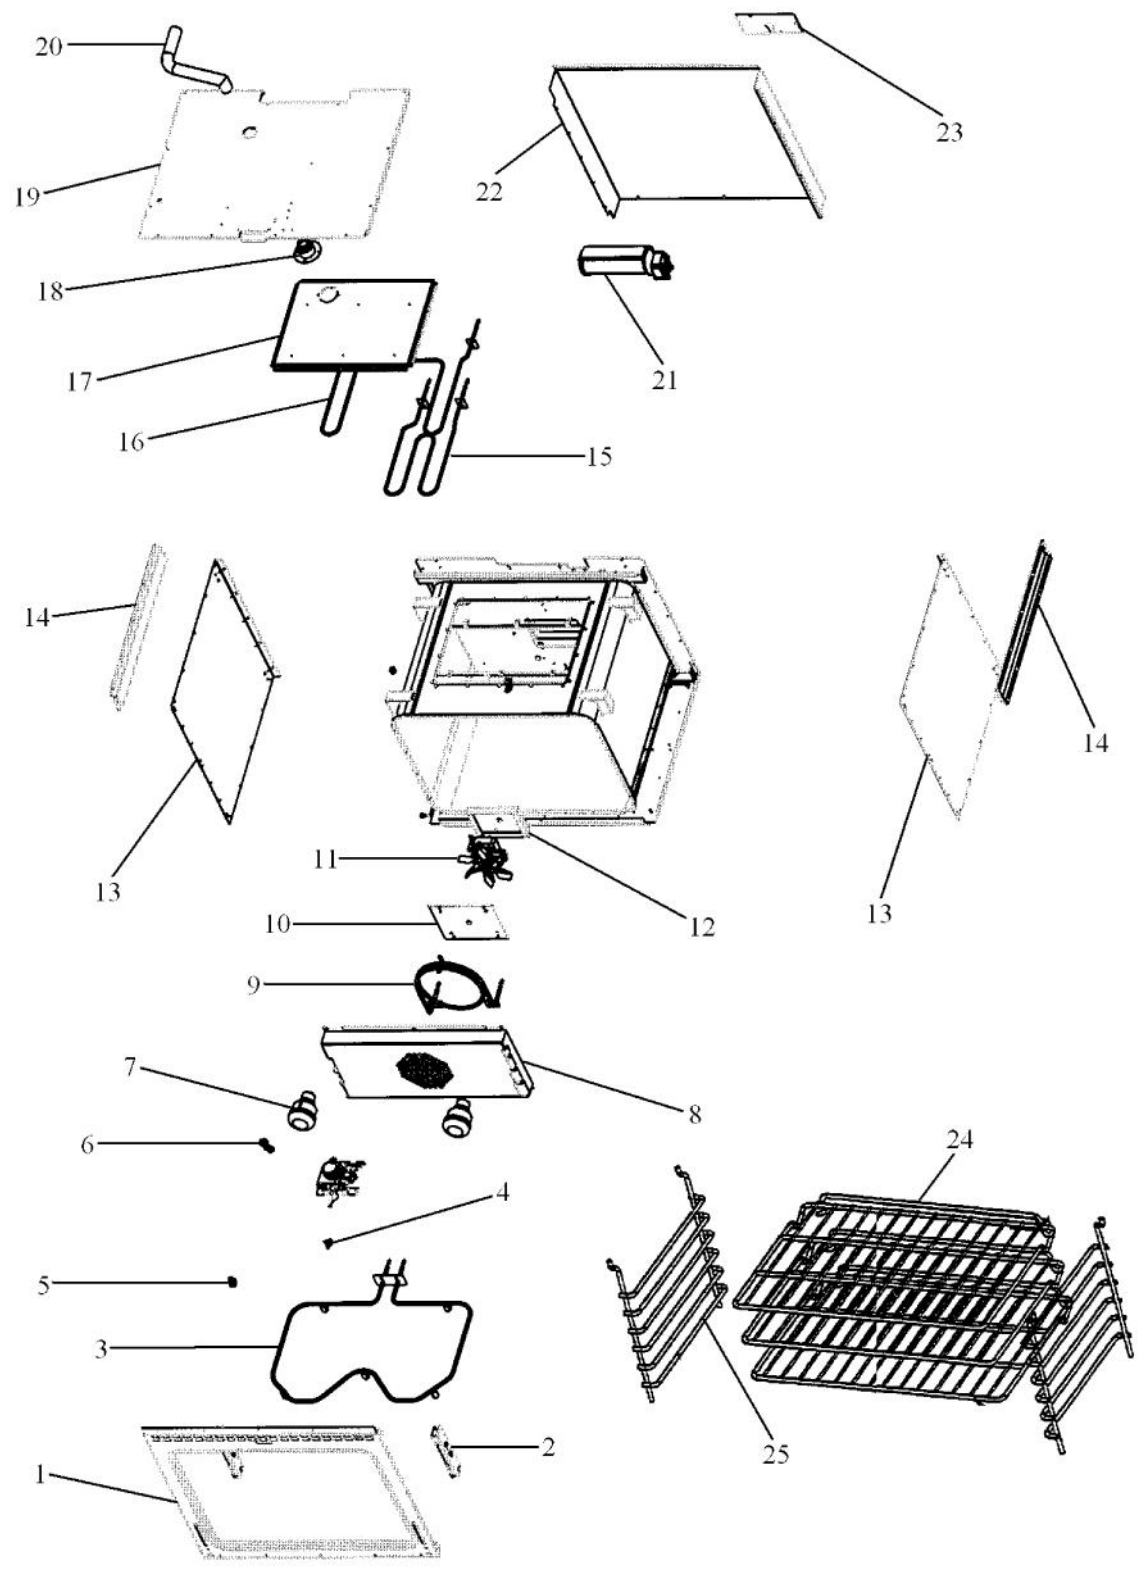

Ref #	Part Number	Qty.	Description
1	H9108576		27 LOWER FRONT FRAME ASSY
2	PC020016		HINGE RECEIVER (VEDO/VEDO)
3	PJ010012		BAKE ELEMENT (VESO176/VEDO276)240V
4	PJ030022		HIGH LIMIT SWITCH
5	PM010160		MEAT PROBE JACK COVER
6	PE050115		MEAT PROBE JACK
7	PE050009		OVEN LIGHT SOCKET - 36 BUILT-IN
8	E9104309		CONVECTION FAN COVER
9	PJ010003		CONVECTION ELEMENT (VDSC) 240V
10	A1002596		CONVECTION FAN COVER (VDSC)
11	PE050005		CONVECTION FAN ASSY
12	A2002595		CONVECTION FAN BOX (VDSC)
13	A2002904		SIDE INSULATION RETAINER
14	A2006088		OVEN MOUNTING BRACKET
15	PJ010001		BROIL ELEMENT 240V
16	PJ010011		OUTSIDE BROIL ELEMENT (27 OVEN)240
17	B2004311		BROILER TOP (27) (VESO176/DO276)
18	PM010014		SMOKE ELIMINATOR (VDSC)
19	A2004308		TOP INSULATION RETAINER (27 OVEN)
20	PB020117		DESIGNER OVEN VENT
21	PE050087		BLOWER ASSEMBLY - DESIGNER SERIES
22	A2007878		27 LOWER OUTER BACK
23	A1006115		LOWER REAR COVER 27
24	PB060048		OVEN RACK - 27
25	PB060030		RACK SUPT REPL PB060010