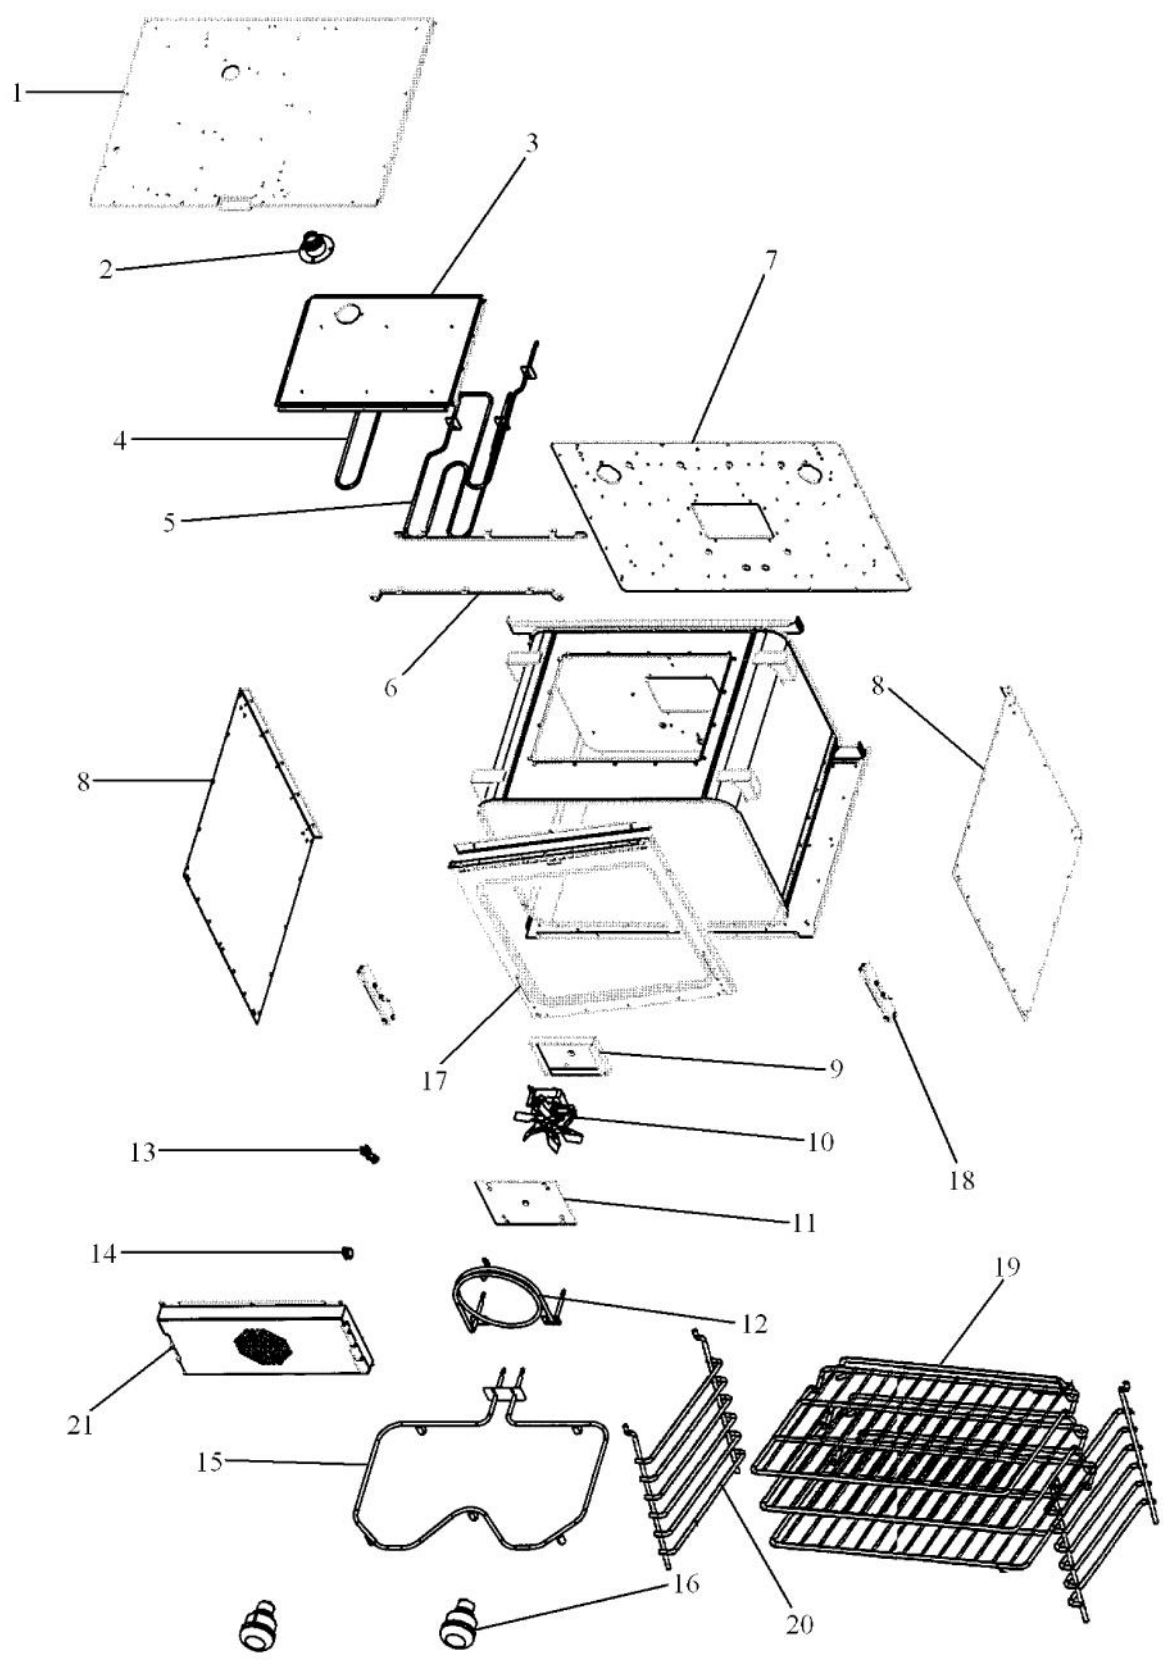

Ref #	Part Number	Qty.	Description
1	A2008558		27 TOP REAR COVER
2	A2008543		TOP CHANNEL
3	PE050087		BLOWER ASSEMBLY - DESIGNER SERIES
4	A2008556		27 CABINET TOP
5	PJ030002		AUTO RESET (SELF-CLEAN) VDSC
6	A2009884		AUTO RESET BRACKET
7	PE070472		ELECTRONIC CONTROL BOARD
8	PE070147		TERMINAL BLOCK
9	A2007699		CABINET SIDE LH
10	A2006109		SELECTOR SWITCH COVER
11	A2007906		30`` SINGLE CAB. SIDE RH
12	PE050059		HI-LIMIT SWITCH
13	PE050112		DOOR LATCH
14	A2008526		SELECTOR BRACKET
15	A2009867		CLOCK MOUNTING BRACKET
16	PJ030030		4 POS SELECTOR SWITCH
	PJ030010		SELECTOR SWITCH (3-POSITION)VEDO205
17	PJ030001		SELECTOR SWITCH (8-POSITION) VDSC
18	PJ030037		SUB TO PS500033 - SELF CLEAN THERMOSTAT
19	PE050049		CLOCK/TIMER(ROBERTSHAWNO.100-00550-01 (BEFORE 02/27/06)
	PE050213		PRO 120V DIGITAL CLOCK (AFTER 02/27/06)
20	PE050019		OVEN LIGHT SWITCH (VGSO166) 90-DEG.
21	B92010566		27 DOUBLE CONTROL PANEL (BEFORE 02/27/06)
	C92010566BK		27 DOUBLE CONTROL PANEL XBK (BEFORE 02/27/06)
	C92010566WH		27 DOUBLE CONTROL PANEL XWHX (BEFORE 02/27/06)
	B92014944		27 DOUBLE CONTROL PANEL (AFTER 02/27/06)
	C92014944BK		27 DOUBLE CONTROL PANEL XBKX (AFTER 02/27/06)
	C92014944WH		27 DOUBLE CONTROL PANEL XWHX (AFTER 02/27/06)
22	PB010152		KNOB BEZEL-CHROME (30 B-IN OVEN)
	PB010153		KNOB BEZEL-XBRX (30 B-IN OVEN)
23	PB010165		TIME MANUAL KNOB XBKX (VESO/VEDO)
	PB010166		TIME MANUAL KNOB XWHX (VESO/VEDO)
24	PB010148		SELECTOR KNOB-XBKX (30DOUBLE OVEN)
	PB010149		SELECTOR KNOB-XWHX (30 B-IN OVEN)
25	PB010278		T/STAT KNOB-XBKX (B-IN OVEN)
	PB010279		T/STAT KNOB-XWHX (B-IN OVEN)
26	PB010248		CLOCK BUTTON
	PB010249		PUSH BUTTON WHITE
27	PB010246		CLOCK KNOB
	PB010247		KNOB WHITE
28	PE050024		OVEN IND. LIGHT (LIGHT HOUSING)
29	PE050023		OVEN IND. LIGHT (LENS & BEZEL)
30	PE040217		LOWER CONTROL PANEL EXTRUSION
NI	PE040069		SIDE TRIM-EXTRUDED (VEDO205)
NI	PE040218		CENTER EXTRUSION
NI	PE040219		BOTTOM TRIM
NI	PE040085		TOP EXTRUSION (27VESO/DO)