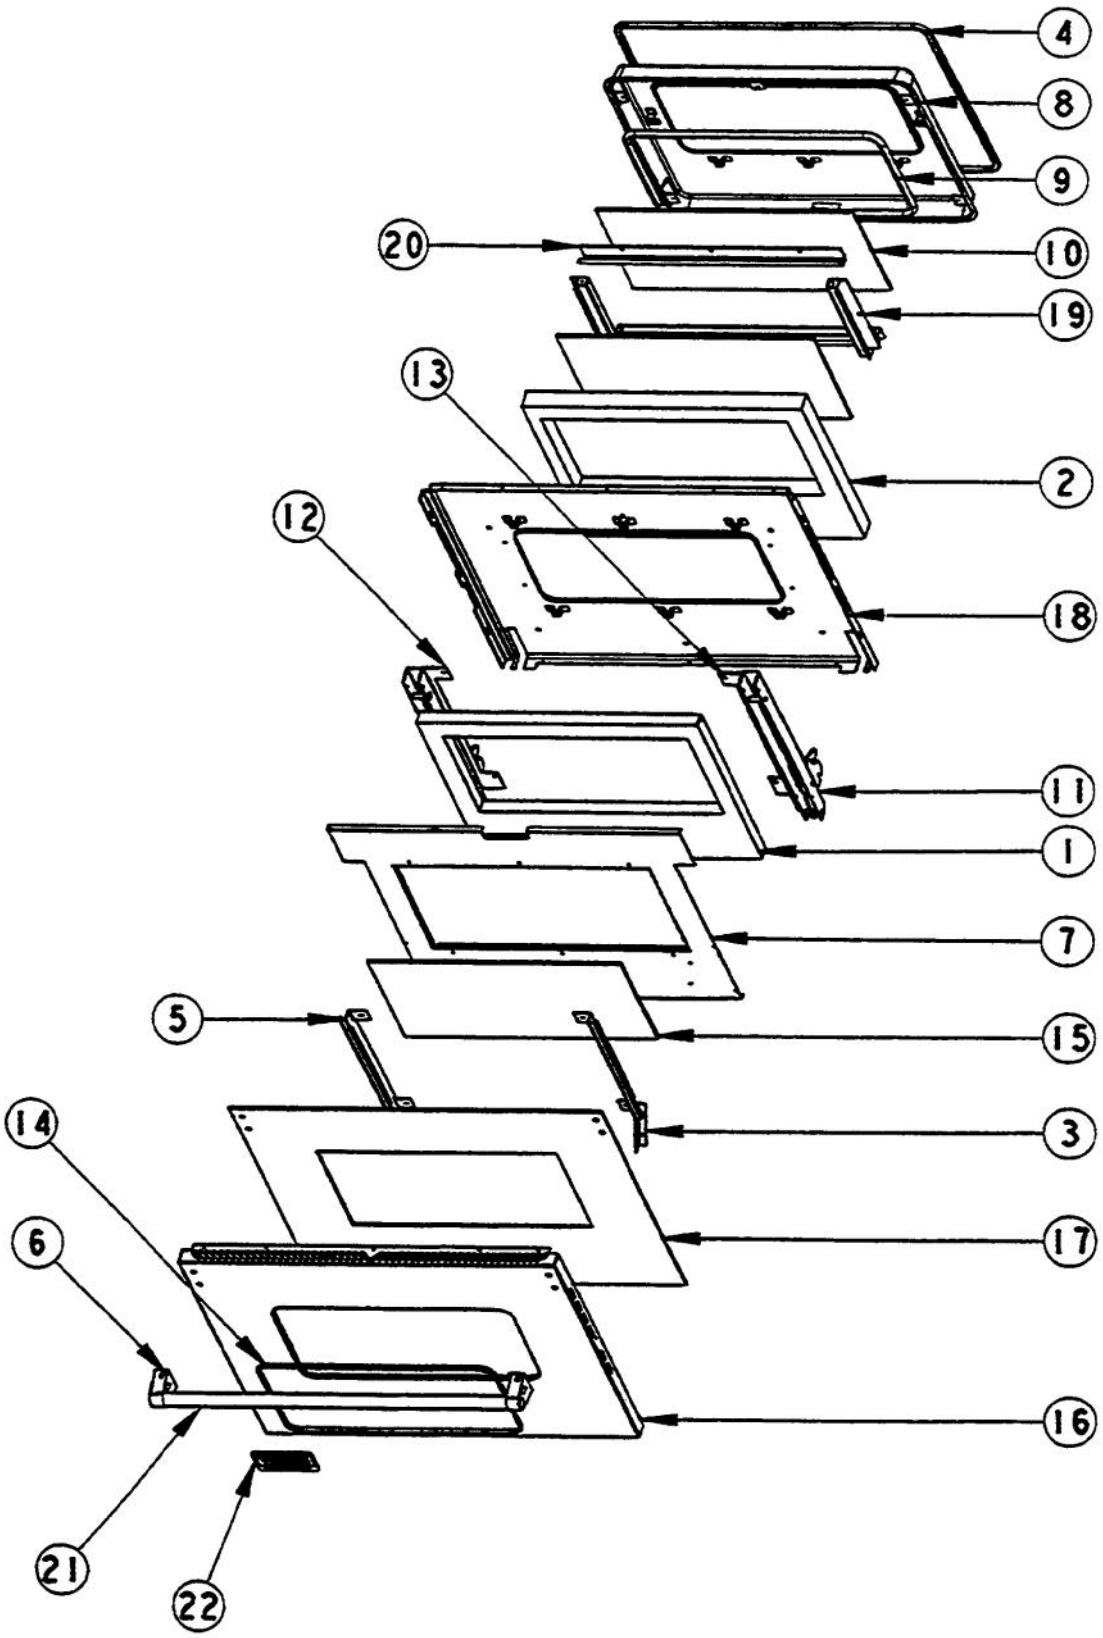

Ref #	Part Number	Qty.	Description
17	J1004330		DOOR HEAT SINK (VESO176/DO276)
18	G50010124		VESO176/VEDO276 DR LINER SVC-KIT
19	E9102179		WINDOW LINER-SIDE (VDSC)
20	E9104331		WINDOW LINER-TOP/BTM(VESO176/DO276)
21	PE030074		DOOR HANDLE SS (27 WALL OVEN)
	PE030075		DOOR HANDLE BR (27 WALL OVEN)
NI	B1009167		HINGE CLIP