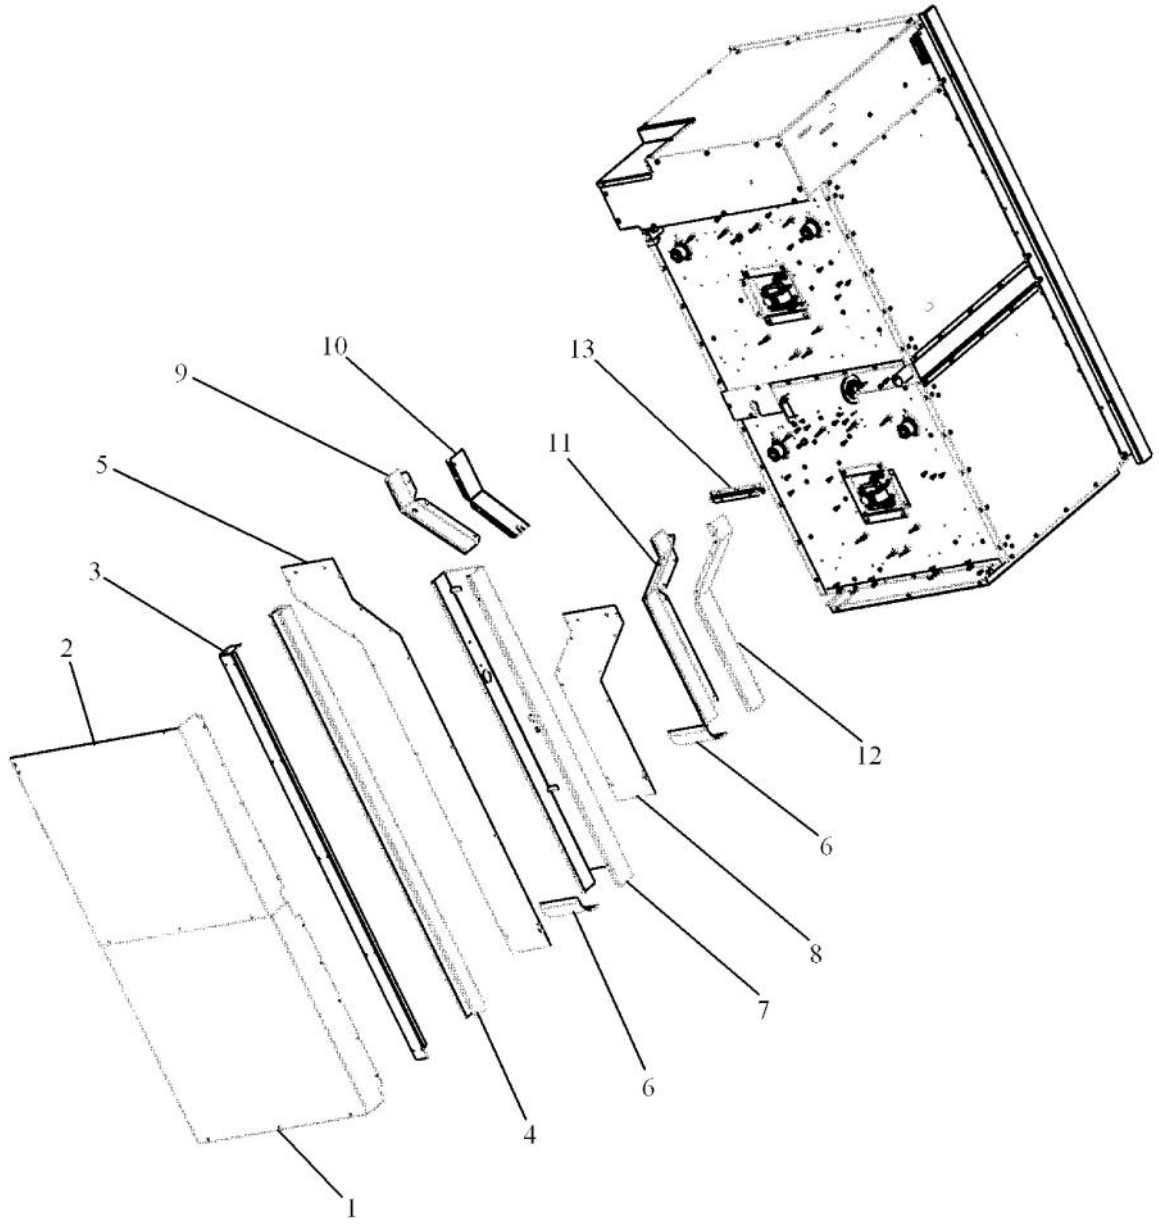

Ref #	Part Number	Qty.	Description
1	A2007878		27 LOWER OUTER BACK
2	A2007877		27 UPPER OUTER BACK
3	A2006180		DOUBLE OVEN FLUE COVER
4	A2006181		DOUBLE OVEN FLUE
5	A1006179		DOUBLE VENT COVER PLATE
6	A2006182		AIR SCOOP
7	A2006199		LOWER AIR VENT
8	A1006178		LOWER VENT COVER PLATE
9	A2006323		VENT SIDE RH
10	A2006324		VENT SIDE LH
11	A2006321		LOWER VENT SIDE RH
12	A2006322		LOWER VENT SIDE RH
13	A2006048		FAN MOUNTING BRACKET