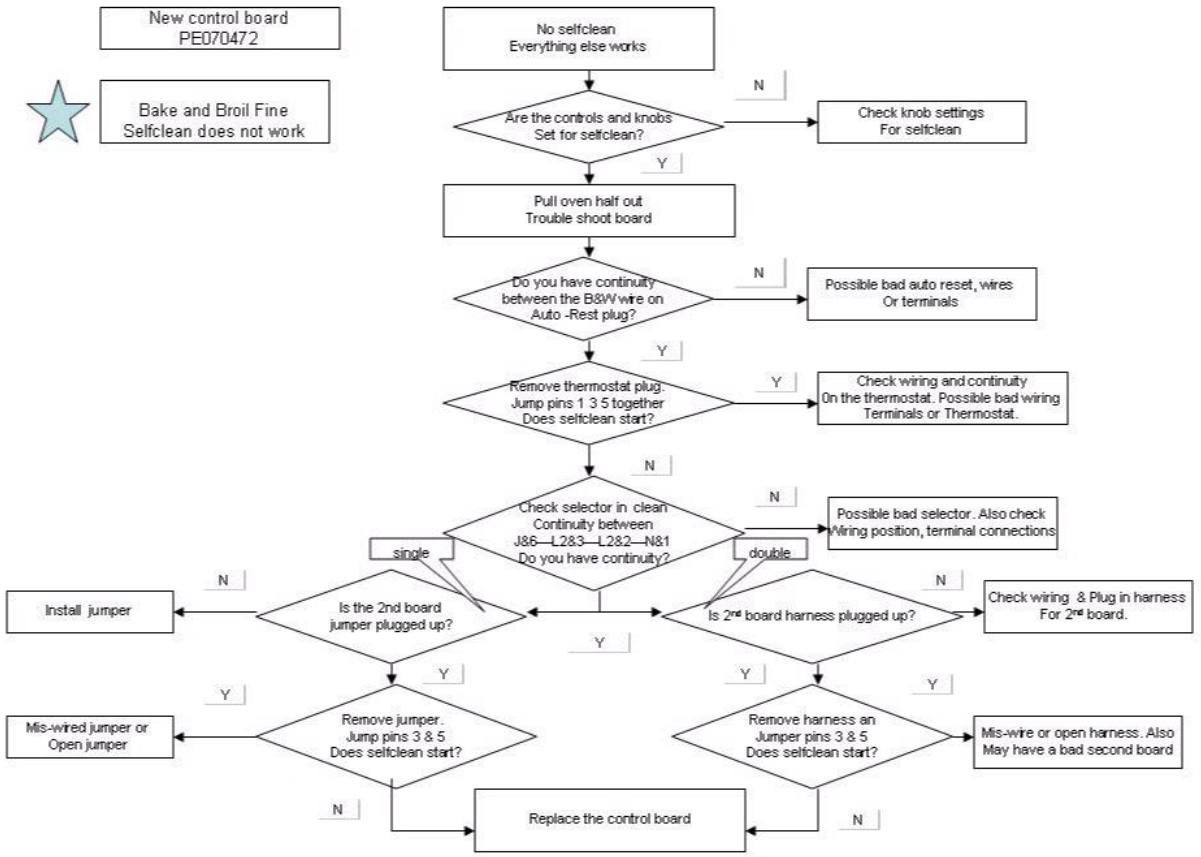

Ref #	Part Number	Qty.	Description
17	J1004330		DOOR HEAT SINK (VESO176/DO276)
18	G50010124		VESO176/VEDO276 DR LINER SVC-KIT
19	E9102179		WINDOW LINER-SIDE (VDSC)
20	E9104331		WINDOW LINER-TOP/BTM(VESO176/DO276)
21	PE030074		DOOR HANDLE SS (27 WALL OVEN)
	PE030075		DOOR HANDLE BR (27 WALL OVEN)
22	PE010016		NAMEPLATE, LOGO, PRO
	PE010017		LOGO (VGSO,VEDO,VGDO,VUD) XWH/CHR
	PE010079		4.5 LOGO/VIKING PROF, BK/BR
	PE010080		4.5 LOGO/VIKING PROF XWH/BR
NI	B1009167		HINGE CLIP