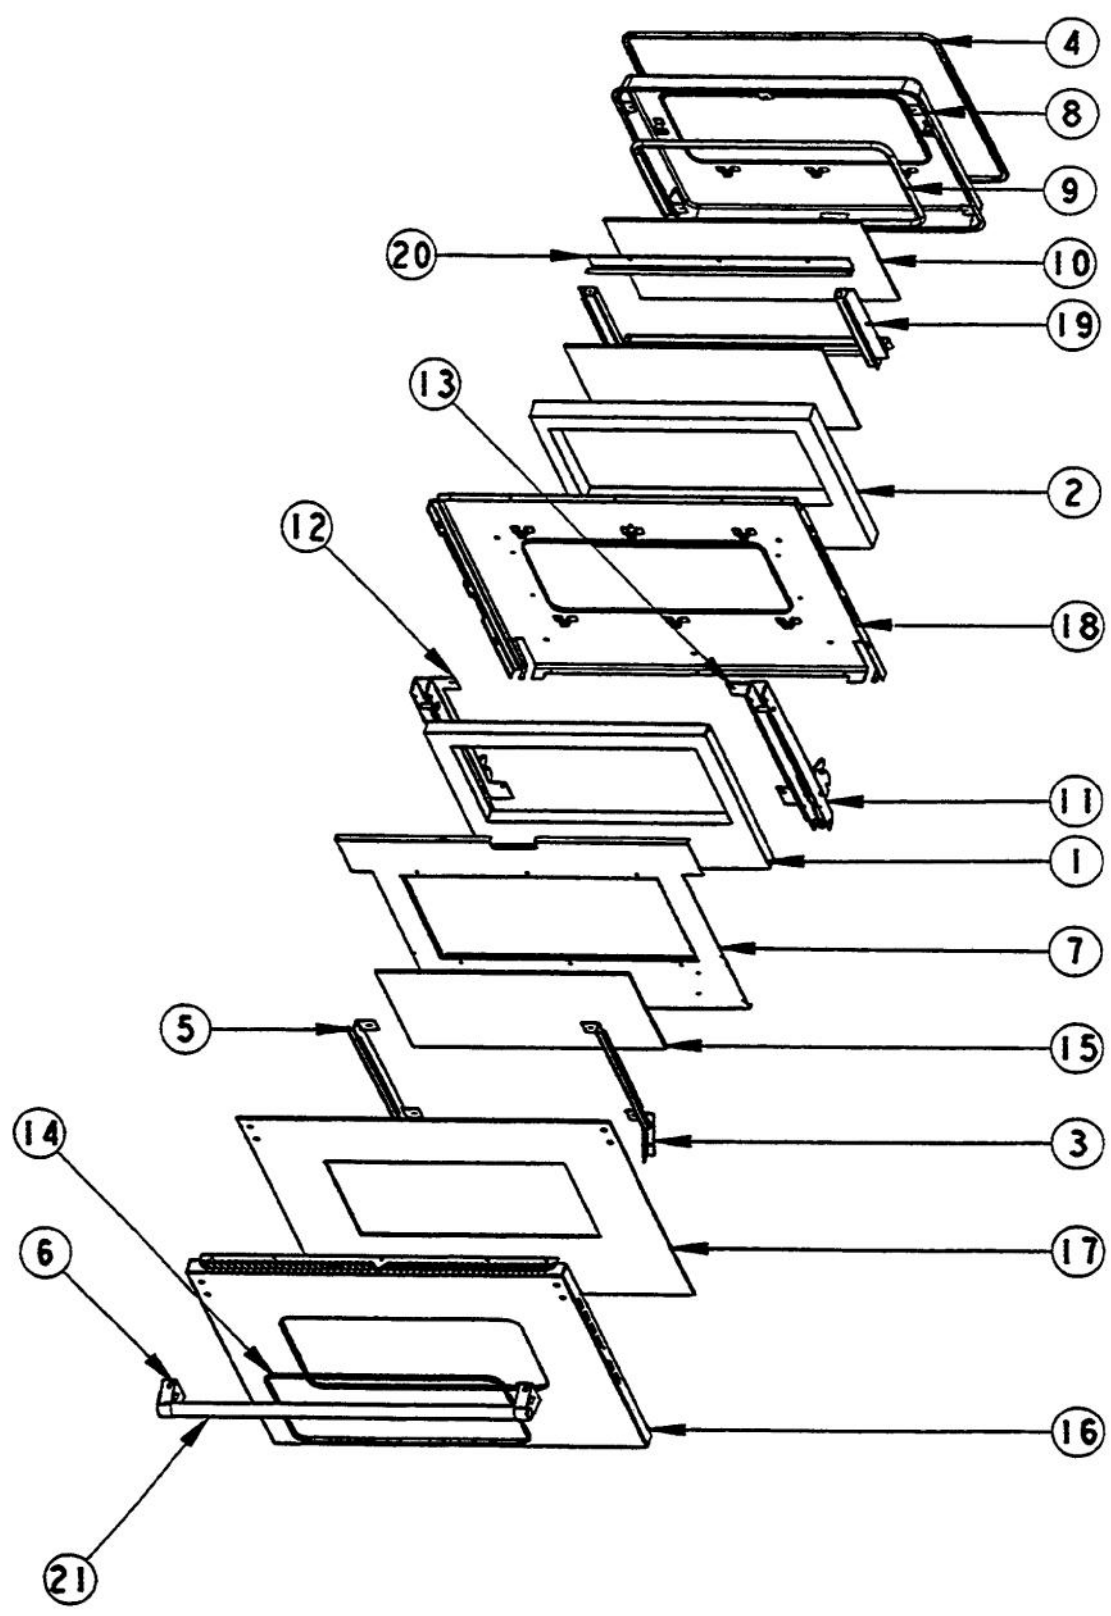

Ref #	Part Number	Qty.	Description
1	A2007878		27 LOWER OUTER BACK
2	A2007877		27 UPPER OUTER BACK
3	A2006180		DOUBLE OVEN FLUE COVER
4	A2006181		DOUBLE OVEN FLUE
5	A1006179		DOUBLE VENT COVER PLATE
6	A2006182		AIR SCOOP
7	A2006199		LOWER AIR VENT
8	A1006178		LOWER VENT COVER PLATE
9	A2006323		VENT SIDE RH
10	A2006324		VENT SIDE LH
11	A2006321		LOWER VENT SIDE RH
12	A2006322		LOWER VENT SIDE RH
13	A2006048		FAN MOUNTING BRACKET