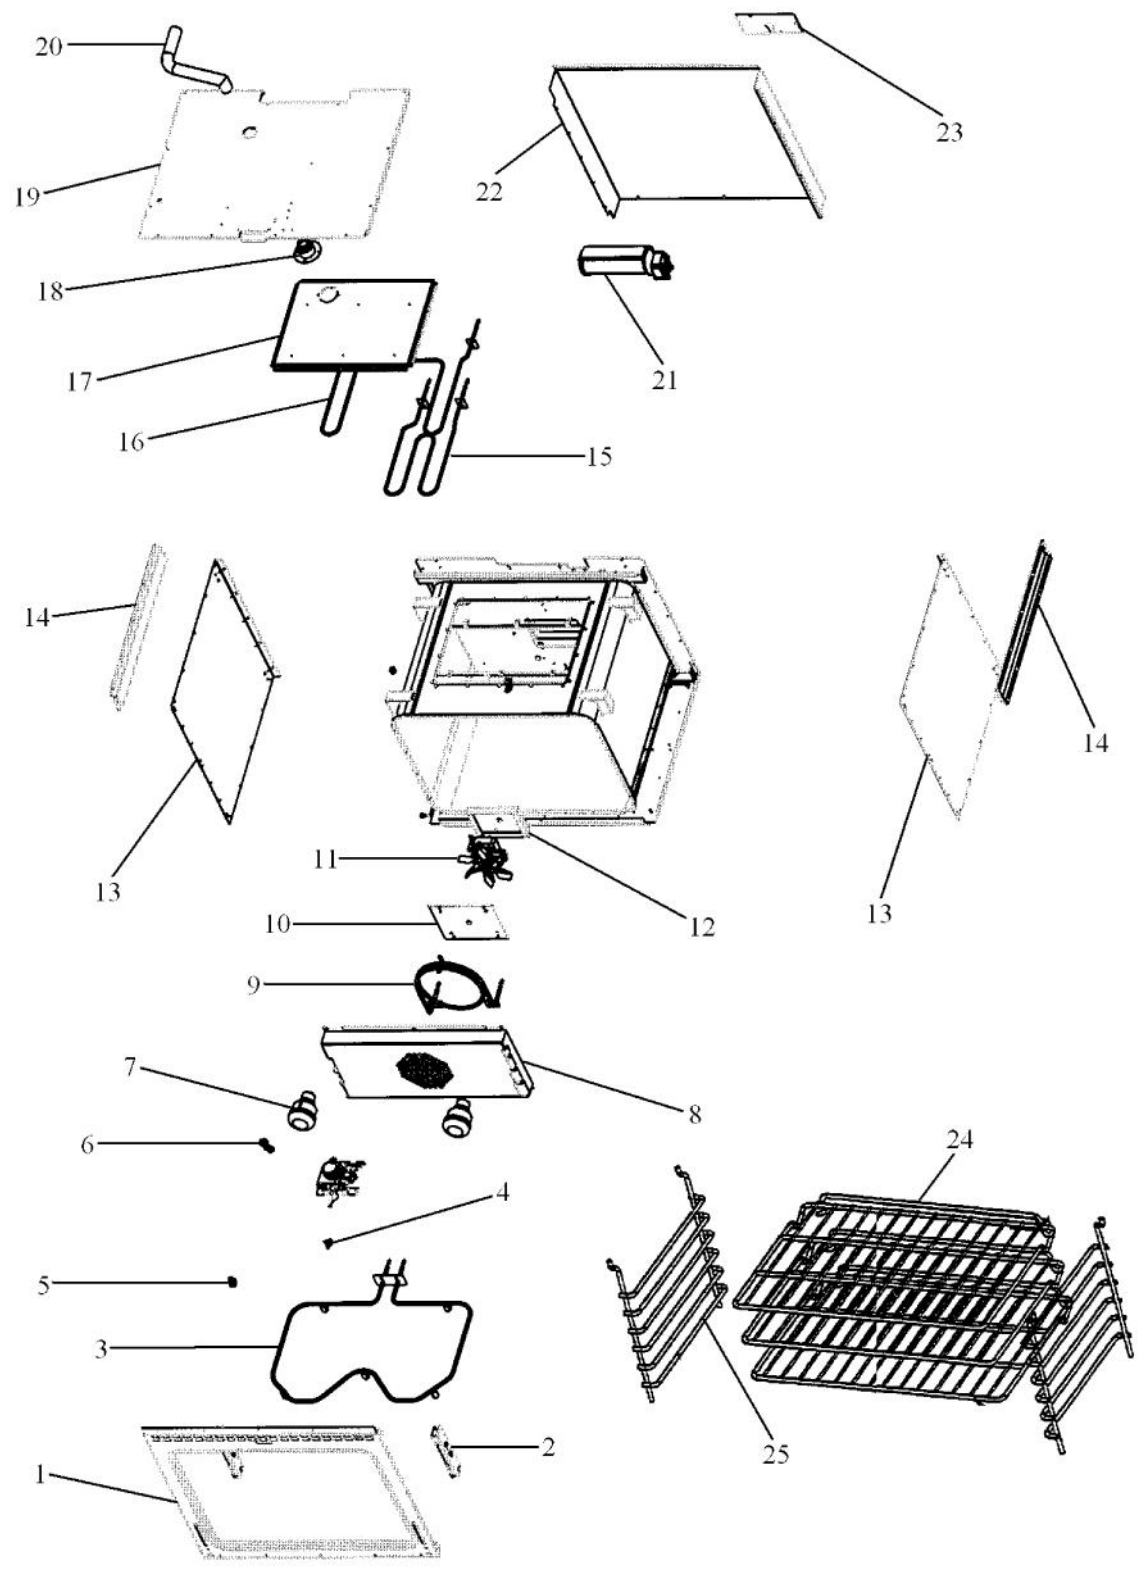

Ref #	Part Number	Qty.	Description
1	H9108576		27 LOWER FRONT FRAME ASSY
2	PC020016		HINGE RECEIVER (VEDO/VEDO)
3	PJ010012		BAKE ELEMENT (VESO176/VEDO276)240V
4	PJ030022		HIGH LIMIT SWITCH
5	N/A		HEAT SHIELD - MUST ORDER ITEM NO. 11
6	N/A		HEAT SHIELD - MUST ORDER ITEM NO. 11
7	PE050009		OVEN LIGHT SOCKET - 36 BUILT-IN
8	E9104309		CONVECTION FAN COVER
9	PJ010003		CONVECTION ELEMENT (VDSC) 240V
10	A1002596		CONVECTION FAN COVER (VDSC)
11	PE050005		CONVECTION FAN ASSY
12	A2002595		CONVECTION FAN BOX (VDSC)
13	A2002904		SIDE INSULATION RETAINER
14	A2006088		OVEN MOUNTING BRACKET
15	PJ010001		BROIL ELEMENT 240V
16	PJ010011		OUTSIDE BROIL ELEMENT (27 OVEN)240
17	B2004311		BROILER TOP (27) (VESO176/DO276)
18	PM010014		SMOKE ELIMINATOR (VDSC)
19	A2004308		TOP INSULATION RETAINER (27 OVEN)
20	PB020117		DESIGNER OVEN VENT
21	PE050087		BLOWER ASSEMBLY - DESIGNER SERIES
22	A2007878		27 LOWER OUTER BACK
23	A1006115		LOWER REAR COVER 27
24	PB060048		OVEN RACK - 27
25	PB060030		RACK SUPT REPL PB060010