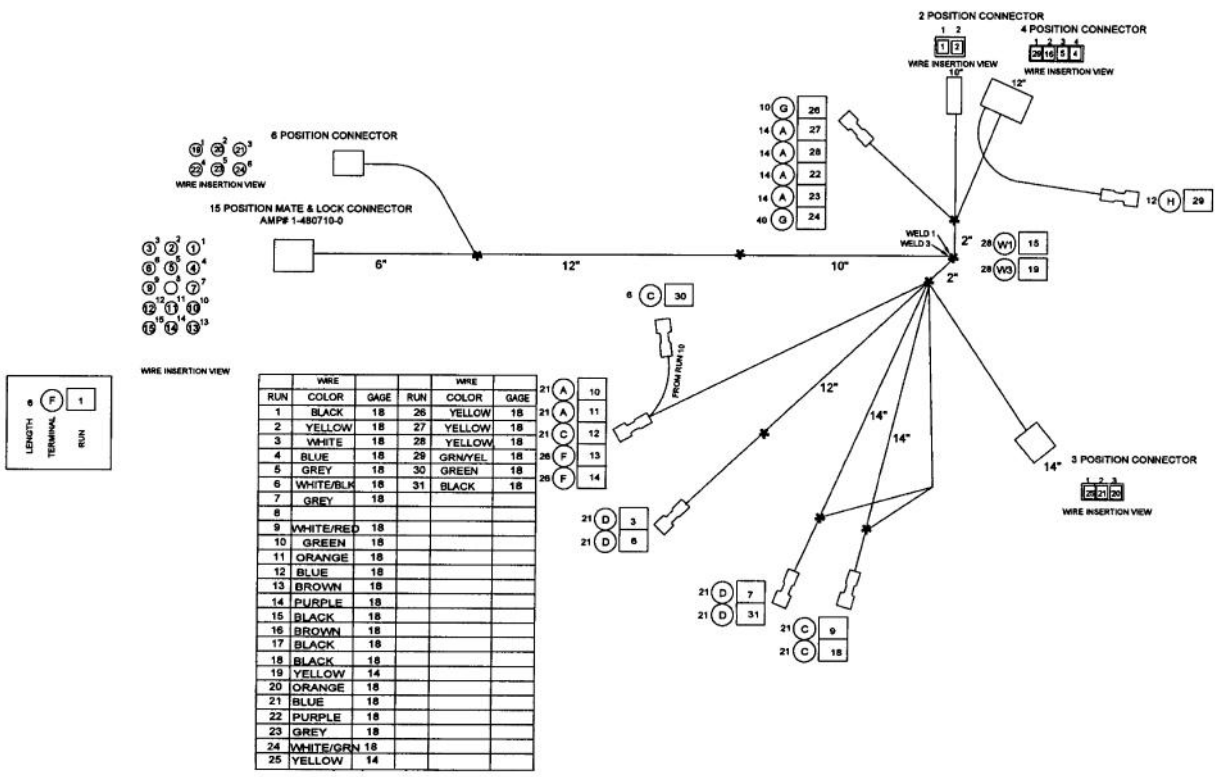

1

2

3

Ref #	Part Number	Qty.	Description
1	PE070738		T/STAT-SEL HARNESS
	PE070733		UPPER LATCH HARNESS
	PE070739		BAKE ELEMENT HARNESS
NI	G4005496		SUPPLY WIRE - 100 BK 10GA SO/DO
NI	G4005497		SUPPLY WIRE - 100 GREEN 10GA SO/DO
NI	G4005499		SUPPLY WIRE - 100 RED 10GA SO/DO
NI	G4005494		SUPPLY WIRE - 75 WH 12 GA SO/DO

1

2

3

Ref #	Part Number	Qty.	Description
1	PE070741		LOWER LIGHT HARNESS
2	PE070744		DOUBLE CLOCK HARNESS
3	PE070735		MEAT PROBE HARNESS

Ref #	Part Number	Qty.	Description
NI	PE070736		LOWER CONTROL HARNESS

Ref #	Part Number	Qty.	Description
NI	PE070740		LOWER LATCH HARNESS

1

WIRE	WIRE	WIRE	WIRE	WIRE	WIRE	WIRE	WIRE	
RUN	COLOR	GAGE	RUN	COLOR	GAGE	RUN	COLOR	GAGE
1			26	YELLOW	18	51	GREEN	18
2	BLACK	18	27	PURPLE	18	52	GREEN	18
3	BLACK	18	28	BLACK	18	53	GREEN	18
4	WHITE	18	29	YELLOW	18	54	BLUE	18
5	BROWN	18	30	YELLOW	14	55	ORANGE	18
6	PURPLE	18	31	BLUE	18	56	GREY	18
7	GREEN	18	32	ORANGE	18	57	BROWN	18
8	ORANGE	18	33	WHITE	18	58	WHITE	18
9	BLUE	18	34	YELLOW	18	59	WHITE	14
10	RED	18	35	WHITE	18	60		
11	WHITE	18	36	WHITE	18	61	YELLOW	18
12	RED	18	37	RED	18	62	YELLOW	18
13	WHITE	18	38	RED	18	63	GREY	18
14	RED	18	39	RED	14	64	YELLOW	14
15	WHITE	18	40	RED	14	65	BLACK	18
16	RED	14	41	RED	18			
17	WHITE	18	42	RED	18			
18	RED	18	43	RED	18			
19	WHITE	18	44	PURPLE	18			
20	YELLOW	18	45	BLACK	18			
21	BROWN	18	46	BLACK	14			
22	GREY	18	47	BLACK	18			
23	BLUE	18	48	BLACK	18			
24	GREY	18	49	BLACK	18			
25	YELLOW	18	50	BLACK	18			