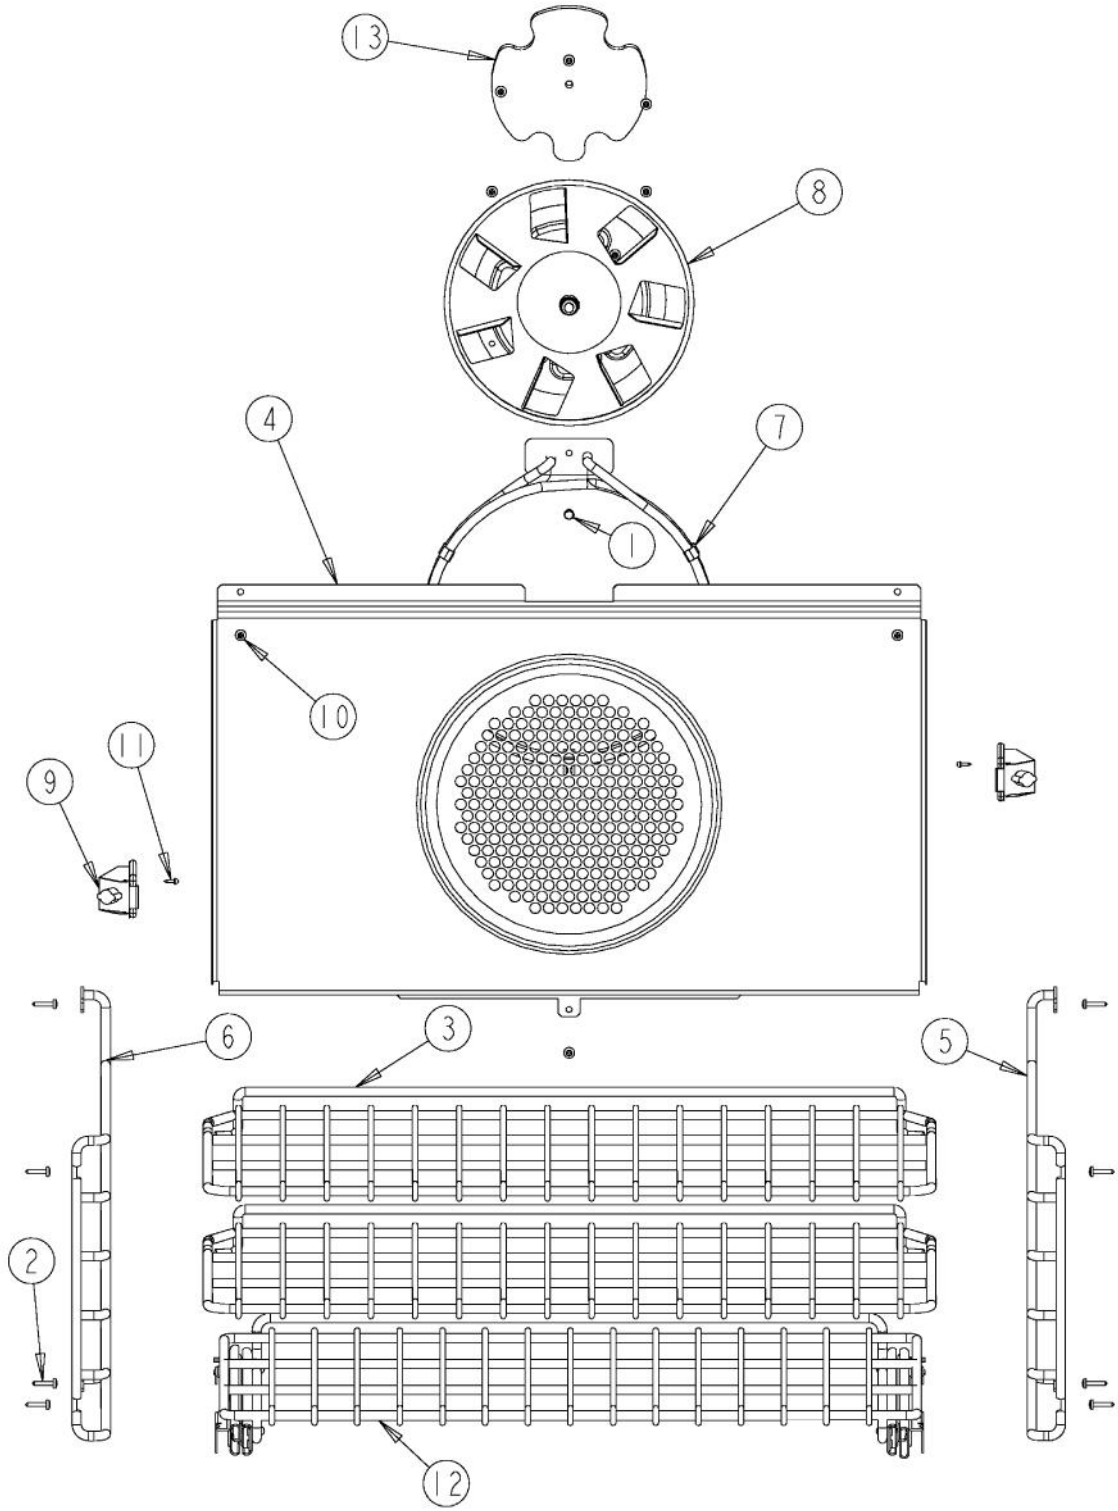

Ref #	Part Number	Qty.	Description
1	PD020060		10 X 1/2 (5/16)HEX WSHER HD.(T)A
2	PD020232		NO.8 X 3/4 PH PAN HEAD TEK SCREW (BLACK OXIDE)
3	PB060107		30 OVEN RACK
4	G91013598		30 BAFFLE ASSEMBLY
5	PB060103		RACK SUPPORT RH
6	PB060104		RACK SUPPORT LH
7	PJ010047		CONVECTION ELEMENT
8	G32014020		CONVECTION FAN ASSY
9	PE050056		OVEN LIGHT ASSY 12V/5W (BEFORE SERIAL NO. C-0396)
	PE050238		120 VOLT SIDE HALOGEN LIGHT (AFTER SERIAL NO. C-0396)
10	PD020055		NO.10 X 1/2 PAN PHIL. TEK. SS
11	PD020013		TYPE AB NO.6 X 3/8 PH PAN HD. SMS
12	PB060108		SLIDING RACK
13	PB070312		CONVECTION MOTOR MTG. PLATE INSULATION
NI	001097-000		FAN MOTOR JUMPER