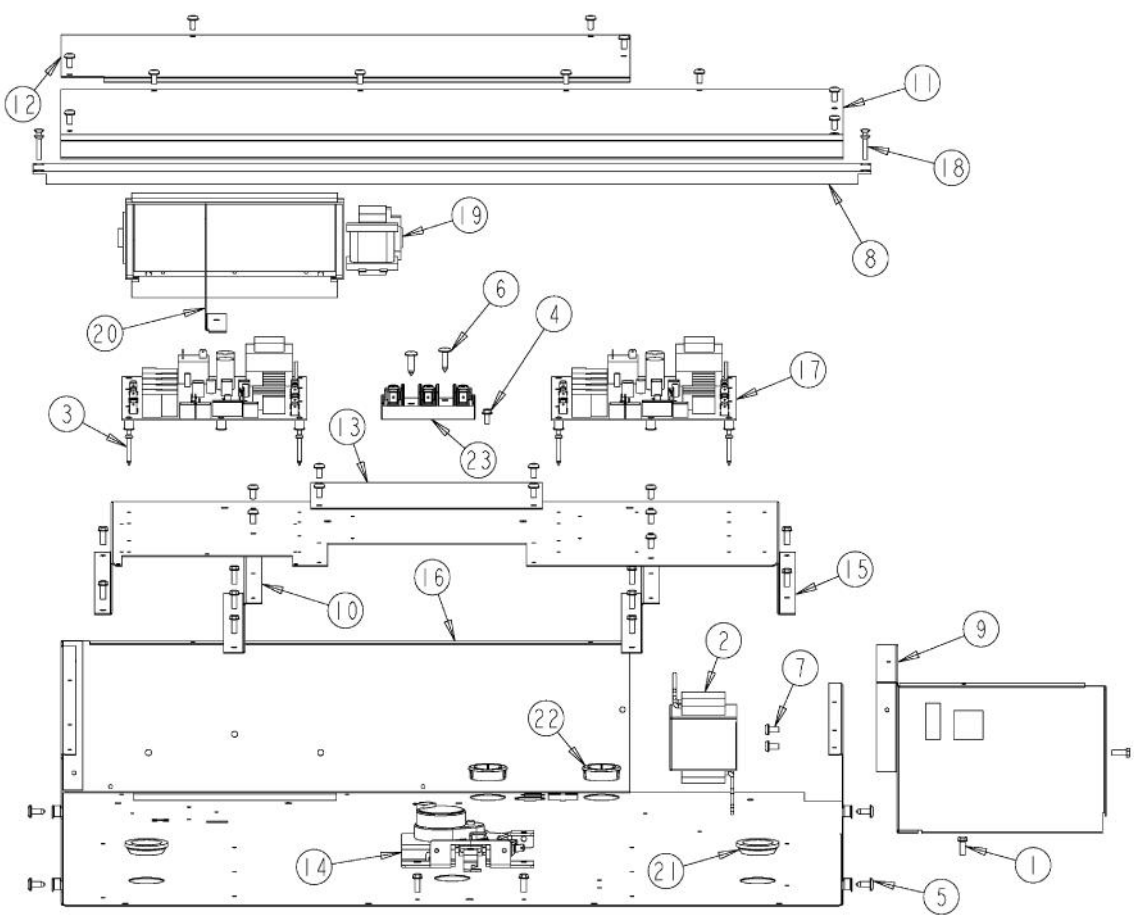

Ref #	Part Number	Qty.	Description
1	PD020060		10 X 1/2 (5/16)HEX WSHR HD.(T)A
2	PE070634		HALOGEN LIGHT TRANSFORMER
3	PD020185		NO.6 X 1 PAN HEAD SCREW
4	PD020010		10 X 3/8 GREEN GROUNDING SCREW
5	PD020002		10 X 1/2 PH.TR.HD.SMS.
6	PD020014		10X3/4 PH TR HD SMS
7	PD020004		10X3/8PH.HD.TYPE 25 REPL PD040125
8	PE040273		30 PROF. TOP TRIM
9	A20014034		30 BLOWER BRACKET
10	A20010934		BRACKET, MODULE PAN
11	A20010910		BRACKET, SUPPORT, ELECTRONICS HAT
12	A20014048		30 FRONT COVER
13	A20014049		30 REAR COVER
14	A10010911		COVER, LATCH
15	PE050210		DOOR LATCH
16	A2009672		ELECTRONICS HAT
17	A2009643		MODULE PAN, TOP 30
18	PE070631		CONTROL BOARD
19	PD020170		NO.6-32 X 1/2 PHILLIPS C.S. TYPE F SCREW
20	PE050228		PREMIUM BLOWER
21	PB070079		SILICONE EXTRUSION (DGSU)
22	PD040152		SNAP BUSHING
23	PE070147		TERMINAL BLOCK
24	A20014033		UPPER VENT COVER

Ref #	Part Number	Qty.	Description
1	PD020060		10 X 1/2 (5/16)HEX WSHER HD.(T)A
2	PE070634		HALOGEN LIGHT TRANSFORMER (USED ONLY ON UNITS BEFORE SERIAL NO. C-0396)
3	PD020185		NO.6 X 1 PAN HEAD SCREW
4	PD020010		10 X 3/8 GREEN GROUNDING SCREW
5	PD020002		10 X 1/2 PH.TR.HD.SMS.
6	PD020014		10X3/4 PH TR HD SMS
7	PD020004		10X3/8PH.HD.TYPE 25 REPL PD040125
8	PE040273		30 PROF. TOP TRIM
9	A20010934		BRACKET, MODULE PAN
10	A20010910		BRACKET, SUPPORT, ELECTRONICS HAT
11	A20014048		30 FRONT COVER
12	A20014049		30 REAR COVER
13	A10010911		COVER, LATCH
14	PE050210		DOOR LATCH
15	A2009672		ELECTRONICS HAT
16	A2009643		MODULE PAN, TOP 30
17	PE070631		CONTROL BOARD
18	PD020170		NO.6-32 X 1/2 PHILLIPS C.S. TYPE F SCREW
19	PE050250	1	PREMIUM BLOWER WITH HES BEFORE 2/4/2013
19	018607-000	1	FAN,BLO, 220-240V 50/60HZ ASSY AFTER 2/4/2013
20	A2009667		REAR AIR DIVIDER
21	PB070079		SILICONE EXTRUSION (DGSU)
22	PD040152		SNAP BUSHING
23	PE070147		TERMINAL BLOCK