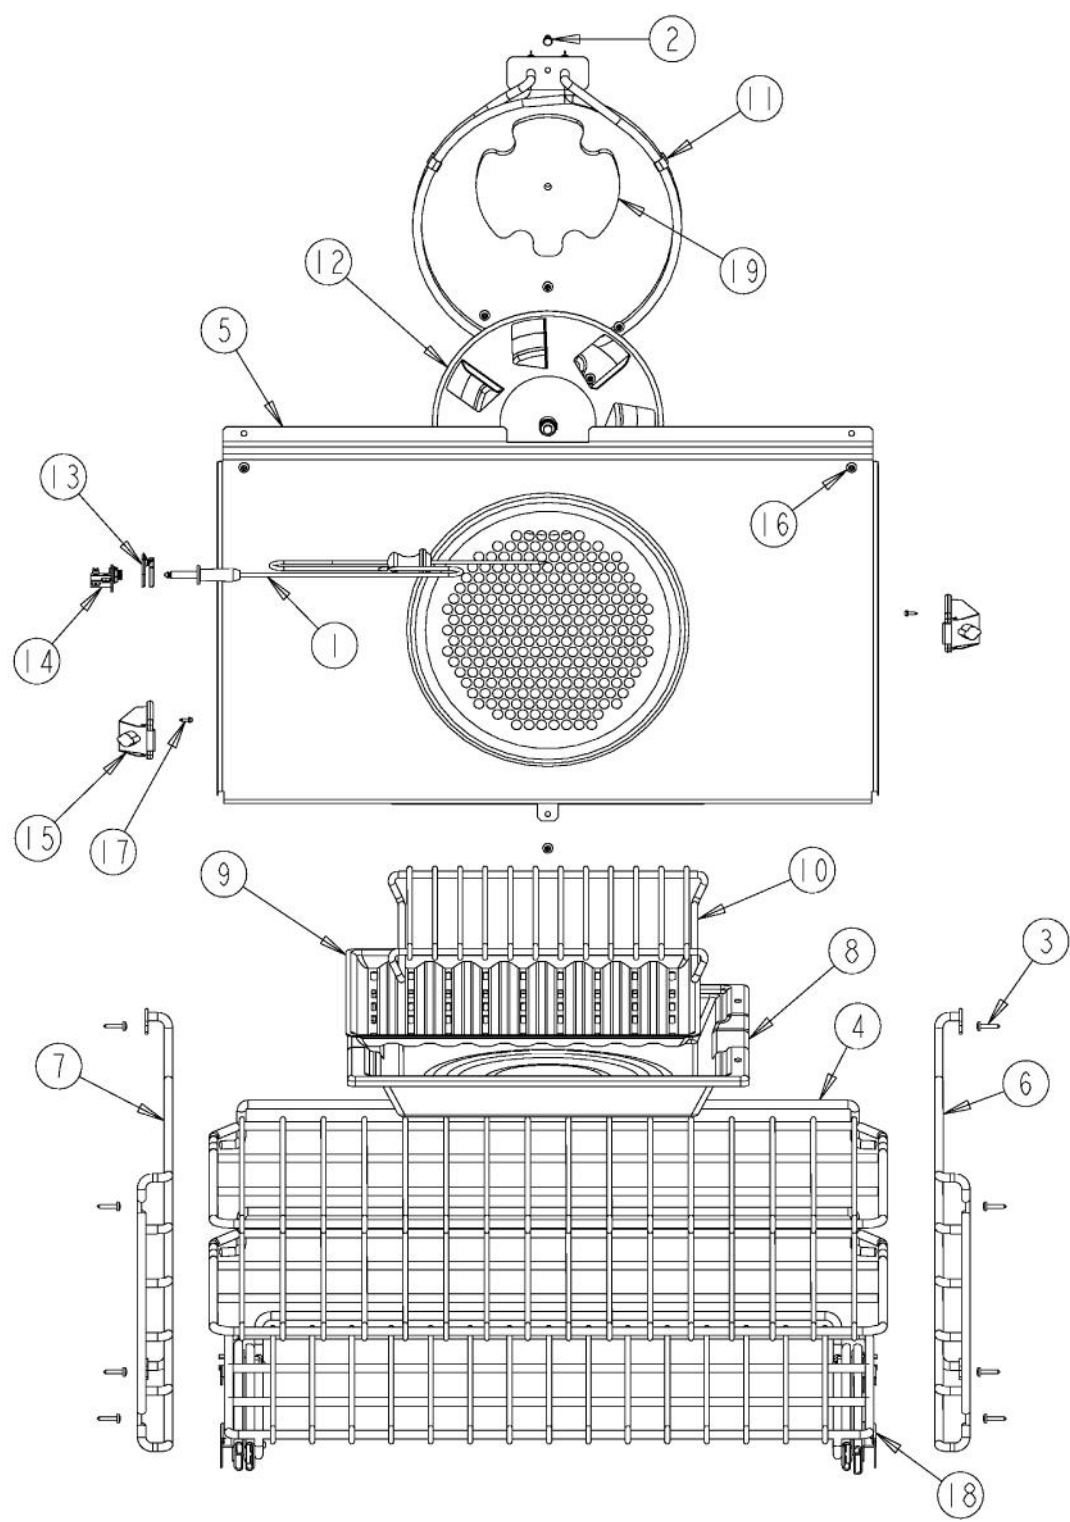

Ref #	Part Number	Qty.	Description
1	PE050114		MEAT PROBE (DESO/DEDO) (SWITCHCRAFT'S PART NO. 4...
2	PD020060		10 X 1/2 (5/16)HEX WSHER HD.(T)A
3	PD020232		NO.8 X 3/4 PH PAN HEAD TEK SCREW (BLACK OXIDE)
4	PB060107		30 OVEN RACK
5	G91013598		30 BAFFLE ASSEMBLY
6	PB060103		RACK SUPPORT RH
7	PB060104		RACK SUPPORT LH
8	E9107933		BROILER PAN
9	E9107934		BROILER PAN INSERT
10	PB080020		BROILER PAN RACK
11	PJ010047		CONVECTION ELEMENT
12	G32014020		CONVECTION FAN ASSY
13	PM010160		MEAT PROBE JACK COVER
14	PE050115		MEAT PROBE JACK
15	PE050056		OVEN LIGHT ASSY 12V/5W (BEFORE SERIAL NO. C-0396)
	PE050238		120 VOLT SIDE HALOGEN LIGHT (AFTER SERIAL NO. C-0396)
16	PD020055		NO.10 X 1/2 PAN PHIL. TEK. SS
17	PD020013		TYPE AB NO.6 X 3/8 PH PAN HD. SMS
18	PB060108		SLIDING RACK
19	PB070312		CONVECTION MOTOR MTG. PLATE INSULATION