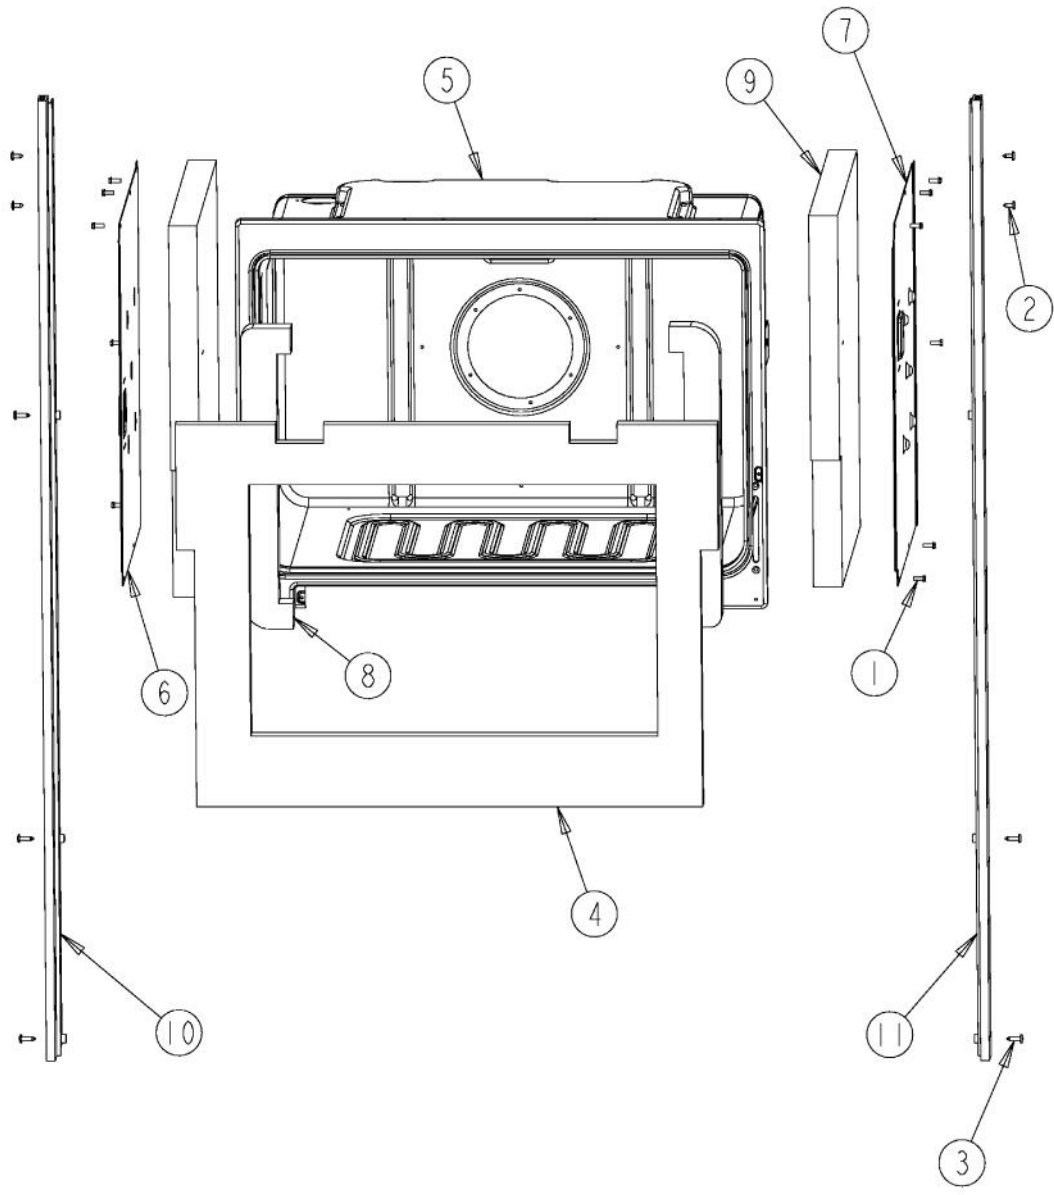

Ref #	Part Number	Qty.	Description
1	PD020060		10 X 1/2 (5/16)HEX WSHER HD.(T)A
2	PD020002		10 X 1/2 PH.TR.HD.SMS.
3	PD020014		10X3/4 PH TR HD SMS
4	PB070272		30 DOOR INSULATION
5	G91014039		30 PREMIERE CAVITY ASSY
6	A20012650		BRKT, TOP WRAPPER LEFT
7	A2009622		BRKT, TOP WRAPPER, RIGHT
8	PB070271		DOOR PLUG INSULATION
9	PB070302		SIDE INSULATION
10	PE040278		PROF. DOUBLE SIDE TRIM LH
11	PE040277		PROF. DOUBLE SIDE TRIM RH