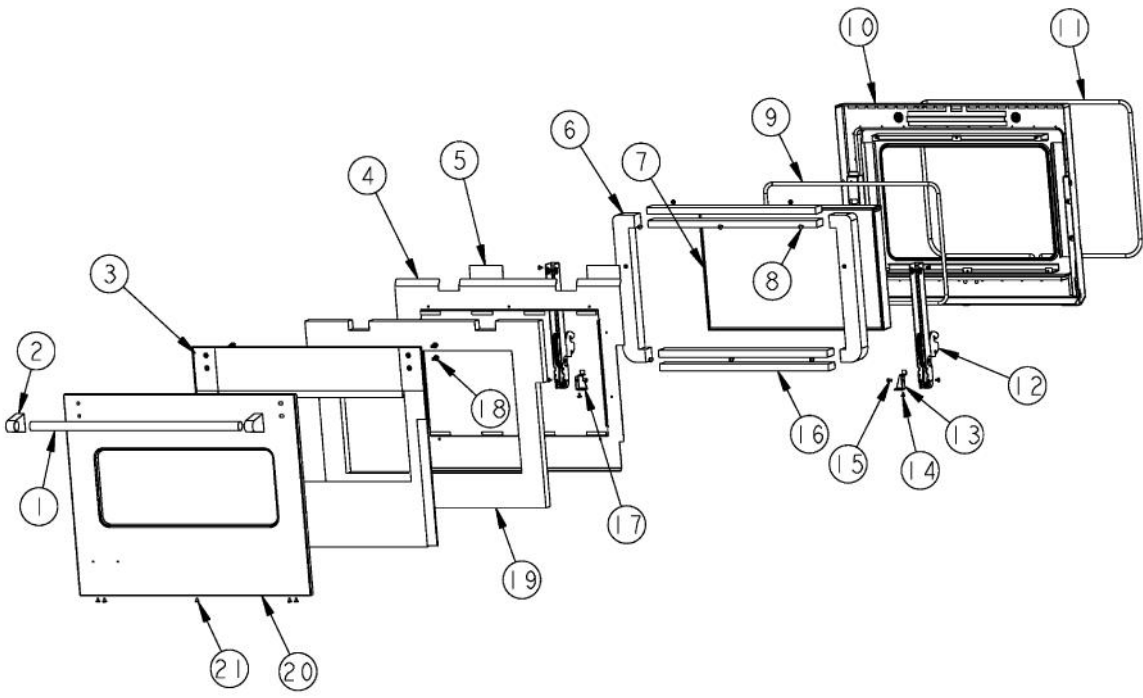

Ref #	Part Number	Qty.	Description
1	PD020060		10 X 1/2 (5/16)HEX WSHER HD.(T)A
2	PB040070		CONDUIT FITTING (90 DEG)
3	PB070304		30 BACK INSULATION
4	A2009683		PANEL, REAR
5	A2009620		BASE, BACK WRAPPER
6	A2009671		BRACKET, POWER CABLE
7	A21010918		BRACKET, AIR, CONVECTION MOTOR
8	A21010919		BRACKET, AIR, CONVECTION MOTOR
9	A2009697		BRACKET, CONVECTION INSULATION
10	PB020071		CONDUIT - FLEXIBLE (48)
11	A10010907		COVER, BLOWER
12	A2009699		REAR AIR DIVIDER, DBL, LOWER OVEN
13	A2009684		REAR AIR DIVIDER, DOUBLE OVEN
14	A20014052		WIRE SHIELD