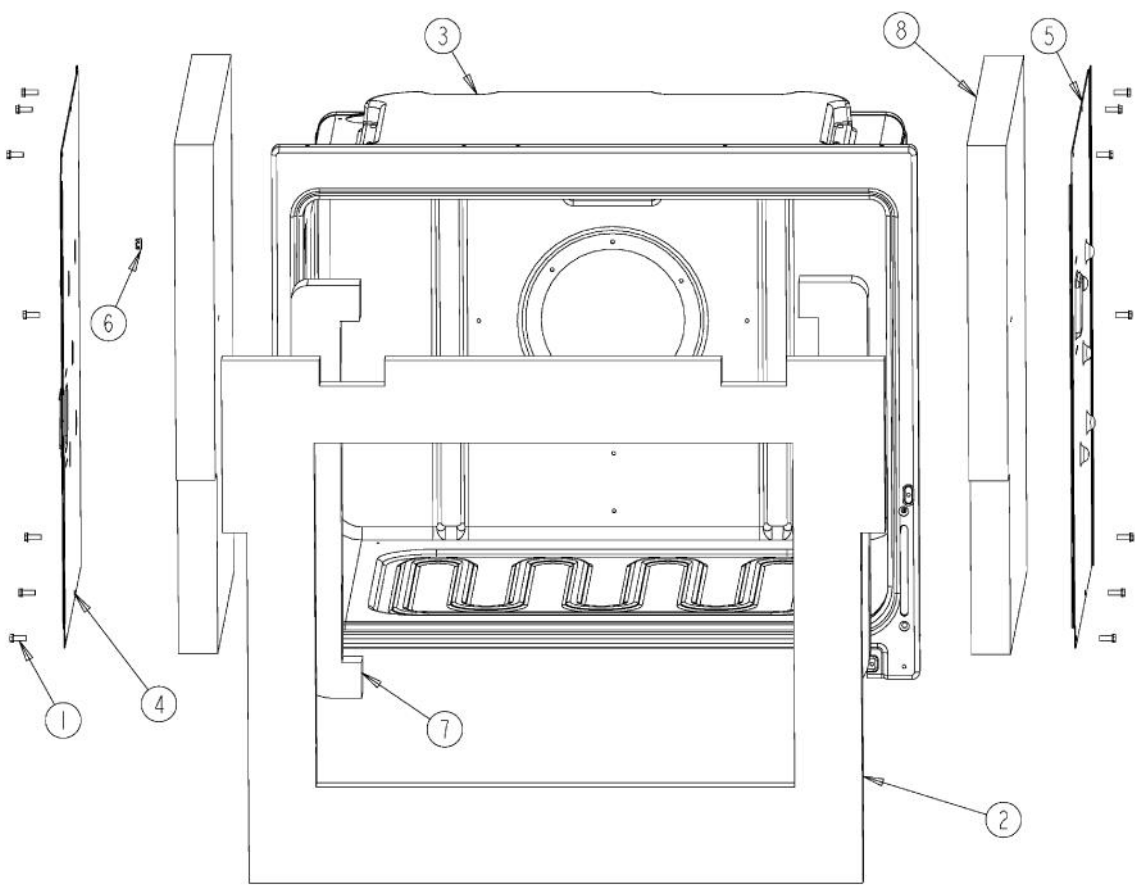

Ref #	Part Number	Qty.	Description
1	PD020060		10 X 1/2 (5/16)HEX WSHER HD.(T)A
2	PB070272		30 DOOR INSULATION
3	G91014039		30 PREMIERE CAVITY ASSY
4	A20012650		BRKT, TOP WRAPPER LEFT
5	A2009622		BRKT, TOP WRAPPER, RIGHT
6	E91014053		PORCELAIN 25/64 HOLE PLUG
7	PB070271		DOOR PLUG INSULATION
8	PB070302		SIDE INSULATION