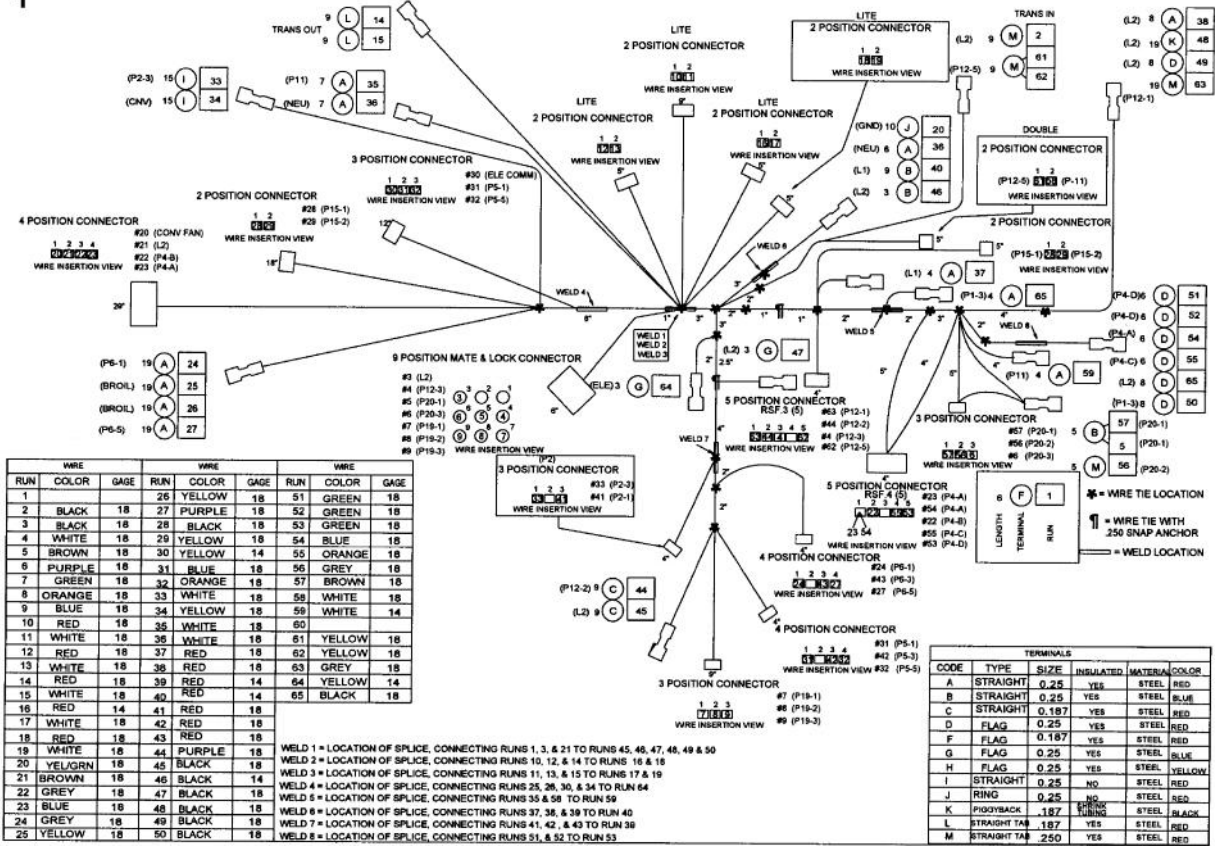

1

2

3

Ref #	Part Number	Qty.	Description
1	PE070738		T/STAT-SEL HARNESS
	PE070733		UPPER LATCH HARNESS
	PE070739		BAKE ELEMENT HARNESS
NI	G4005496		SUPPLY WIRE - 100 BK 10GA SO/DO
NI	G4005497		SUPPLY WIRE - 100 GREEN 10GA SO/DO
NI	G4005499		SUPPLY WIRE - 100 RED 10GA SO/DO
NI	G4005494		SUPPLY WIRE - 75 WH 12 GA SO/DO

1

2

3

Ref #	Part Number	Qty.	Description
1	PE070741		LOWER LIGHT HARNESS
2	PE070744		DOUBLE CLOCK HARNESS
3	PE070735		MEAT PROBE HARNESS

Ref #	Part Number	Qty.	Description
NI	PE070736		LOWER CONTROL HARNESS

Ref #	Part Number	Qty.	Description
NI	PE070740		LOWER LATCH HARNESS

1

WIRE	WIRE	WIRE	WIRE	WIRE	WIRE	WIRE	WIRE	
RUN	COLOR	GAGE	RUN	COLOR	GAGE	RUN	COLOR	GAGE
1			26	YELLOW	18	51	GREEN	18
2	BLACK	18	27	PURPLE	18	52	GREEN	18
3	BLACK	18	28	BLACK	18	53	GREEN	18
4	WHITE	18	29	YELLOW	18	54	BLUE	18
5	BROWN	18	30	YELLOW	14	55	ORANGE	18
6	PURPLE	18	31	BLUE	18	56	GREY	18
7	GREEN	18	32	ORANGE	18	57	BROWN	18
8	ORANGE	18	33	WHITE	18	58	WHITE	18
9	BLUE	18	34	YELLOW	18	59	WHITE	14
10	RED	18	35	WHITE	18	60		
11	WHITE	18	36	WHITE	18	61	YELLOW	18
12	RED	18	37	RED	18	62	YELLOW	18
13	WHITE	18	38	RED	18	63	GREY	18
14	RED	18	39	RED	14	64	YELLOW	14
15	WHITE	18	40	RED	14	65	BLACK	18
16	RED	14	41	RED	18			
17	WHITE	18	42	RED	18			
18	RED	18	43	RED	18			
19	WHITE	18	44	PURPLE	18			
20	YELLOW	18	45	BLACK	18			
21	BROWN	18	46	BLACK	14			
22	GREY	18	47	BLACK	18			
23	BLUE	18	48	BLACK	18			
24	GREY	18	49	BLACK	18			
25	YELLOW	18	50	BLACK	18			