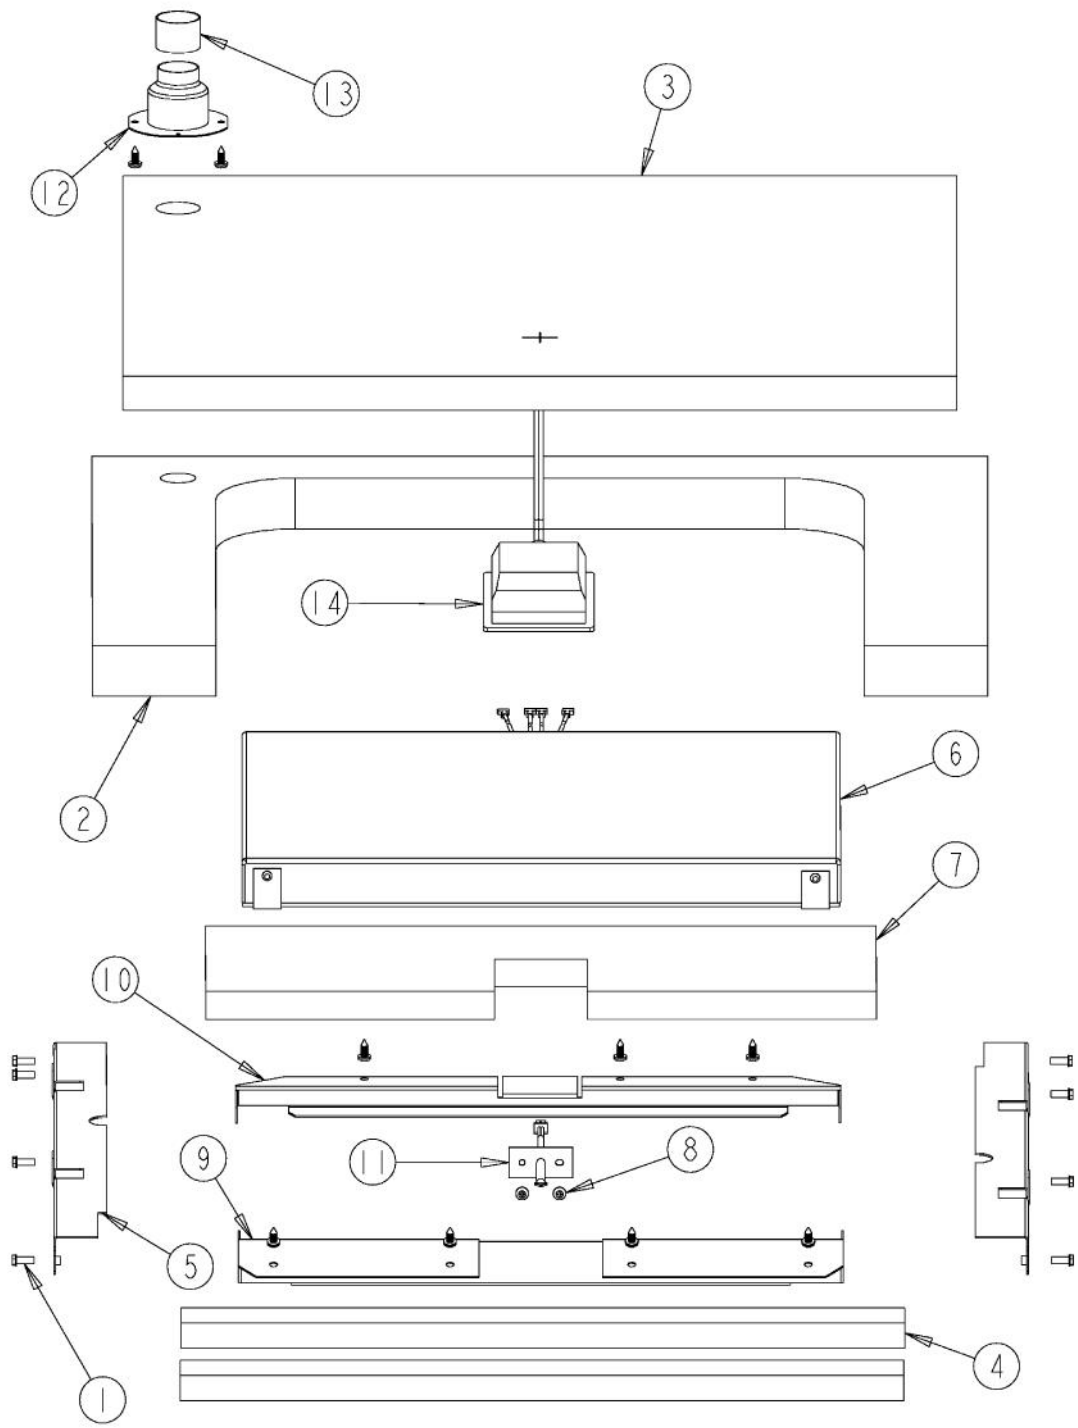

Ref #	Part Number	Qty.	Description
1	PD020060		10 X 1/2 (5/16)HEX WSHR HD.(T)A
2	PE070634		HALOGEN LIGHT TRANSFORMER
3	PD020185		NO.6 X 1 PAN HEAD SCREW
4	PD020010		10 X 3/8 GREEN GROUNDING SCREW
5	PD020002		10 X 1/2 PH.TR.HD.SMS.
6	PD020014		10X3/4 PH TR HD SMS
7	PD020004		10X3/8PH.HD.TYPE 25 REPL PD040125
8	PE040273		30 PROF. TOP TRIM
9	A20014034		30 BLOWER BRACKET
10	A20010934		BRACKET, MODULE PAN
11	A20010910		BRACKET, SUPPORT, ELECTRONICS HAT
12	A20014048		30 FRONT COVER
13	A20014049		30 REAR COVER
14	A10010911		COVER, LATCH
15	PE050210		DOOR LATCH
16	A2009672		ELECTRONICS HAT
17	A2009643		MODULE PAN, TOP 30
18	PE070631		CONTROL BOARD
19	PD020170		NO.6-32 X 1/2 PHILLIPS C.S. TYPE F SCREW
20	PE050228		PREMIUM BLOWER
21	PB070079		SILICONE EXTRUSION (DGSU)
22	PD040152		SNAP BUSHING
23	PE070147		TERMINAL BLOCK
24	A20014033		UPPER VENT COVER

Ref #	Part Number	Qty.	Description
1	PD020060		10 X 1/2 (5/16)HEX WSHER HD.(T)A
2	PE070634		HALOGEN LIGHT TRANSFORMER (USED ONLY ON UNITS BEFORE SERIAL NO. C-0396)
3	PD020185		NO.6 X 1 PAN HEAD SCREW
4	PD020010		10 X 3/8 GREEN GROUNDING SCREW
5	PD020002		10 X 1/2 PH.TR.HD.SMS.
6	PD020014		10X3/4 PH TR HD SMS
7	PD020004		10X3/8PH.HD.TYPE 25 REPL PD040125
8	PE040273		30 PROF. TOP TRIM
9	A20010934		BRACKET, MODULE PAN
10	A20010910		BRACKET, SUPPORT, ELECTRONICS HAT
11	A20014048		30 FRONT COVER
12	A20014049		30 REAR COVER
13	A10010911		COVER, LATCH
14	PE050210		DOOR LATCH
15	A2009672		ELECTRONICS HAT
16	A2009643		MODULE PAN, TOP 30
17	PE070631		CONTROL BOARD
18	PD020170		NO.6-32 X 1/2 PHILLIPS C.S. TYPE F SCREW
19	PE050250	1	PREMIUM BLOWER WITH HES BEFORE 2/4/2013
19	018607-000	1	FAN,BLO, 220-240V 50/60HZ ASSY AFTER 2/4/2013
20	A2009667		REAR AIR DIVIDER
21	PB070079		SILICONE EXTRUSION (DGSU)
22	PD040152		SNAP BUSHING
23	PE070147		TERMINAL BLOCK