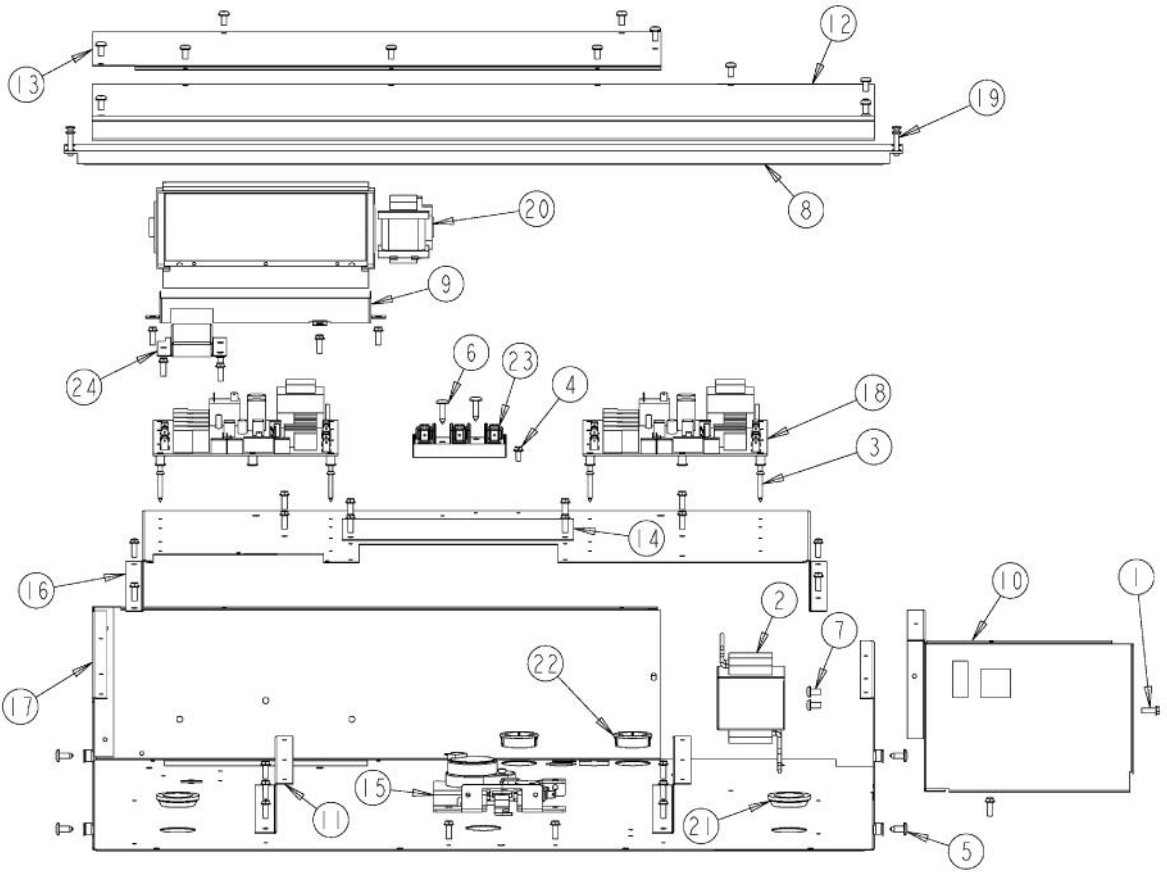

Ref #	Part Number	Qty.	Description
1	PD020060		10 X 1/2 (5/16)HEX WSHR HD.(T)A
2	PE070634		HALOGEN LIGHT TRANSFORMER
3	PD020185		NO.6 X 1 PAN HEAD SCREW
4	PD020010		10 X 3/8 GREEN GROUNDING SCREW
5	PD020002		10 X 1/2 PH.TR.HD.SMS.
6	PD020014		10X3/4 PH TR HD SMS
7	PD020004		10X3/8PH.HD.TYPE 25 REPL PD040125
8	PE040273		30 PROF. TOP TRIM
9	A20014034		30 BLOWER BRACKET
10	A20010934		BRACKET, MODULE PAN
11	A20010910		BRACKET, SUPPORT, ELECTRONICS HAT
12	A20014048		30 FRONT COVER
13	A20014049		30 REAR COVER
14	A10010911		COVER, LATCH
15	PE050210		DOOR LATCH
16	A2009672		ELECTRONICS HAT
17	A2009643		MODULE PAN, TOP 30
18	PE070631		CONTROL BOARD
19	PD020170		NO.6-32 X 1/2 PHILLIPS C.S. TYPE F SCREW
20	PE050228		PREMIUM BLOWER
21	PB070079		SILICONE EXTRUSION (DGSU)
22	PD040152		SNAP BUSHING
23	PE070147		TERMINAL BLOCK
24	A20014033		UPPER VENT COVER

Ref #	Part Number	Qty.	Description
1	PD020060		10 X 1/2 (5/16)HEX WSHER HD.(T)A
2	PE070634		HALOGEN LIGHT TRANSFORMER (USED ONLY ON UNITS BEFORE SERIAL NO. C-0396)
3	PD020185		NO.6 X 1 PAN HEAD SCREW
4	PD020010		10 X 3/8 GREEN GROUNDING SCREW
5	PD020002		10 X 1/2 PH.TR.HD.SMS.
6	PD020014		10X3/4 PH TR HD SMS
7	PD020004		10X3/8PH.HD.TYPE 25 REPL PD040125
8	PE040273		30 PROF. TOP TRIM
9	A20010934		BRACKET, MODULE PAN
10	A20010910		BRACKET, SUPPORT, ELECTRONICS HAT
11	A20014048		30 FRONT COVER
12	A20014049		30 REAR COVER
13	A10010911		COVER, LATCH
14	PE050210		DOOR LATCH
15	A2009672		ELECTRONICS HAT
16	A2009643		MODULE PAN, TOP 30
17	PE070631		CONTROL BOARD
18	PD020170		NO.6-32 X 1/2 PHILLIPS C.S. TYPE F SCREW
19	PE050250	1	PREMIUM BLOWER WITH HES BEFORE 2/4/2013
19	018607-000	1	FAN,BLO, 220-240V 50/60HZ ASSY AFTER 2/4/2013
20	A2009667		REAR AIR DIVIDER
21	PB070079		SILICONE EXTRUSION (DGSU)
22	PD040152		SNAP BUSHING
23	PE070147		TERMINAL BLOCK