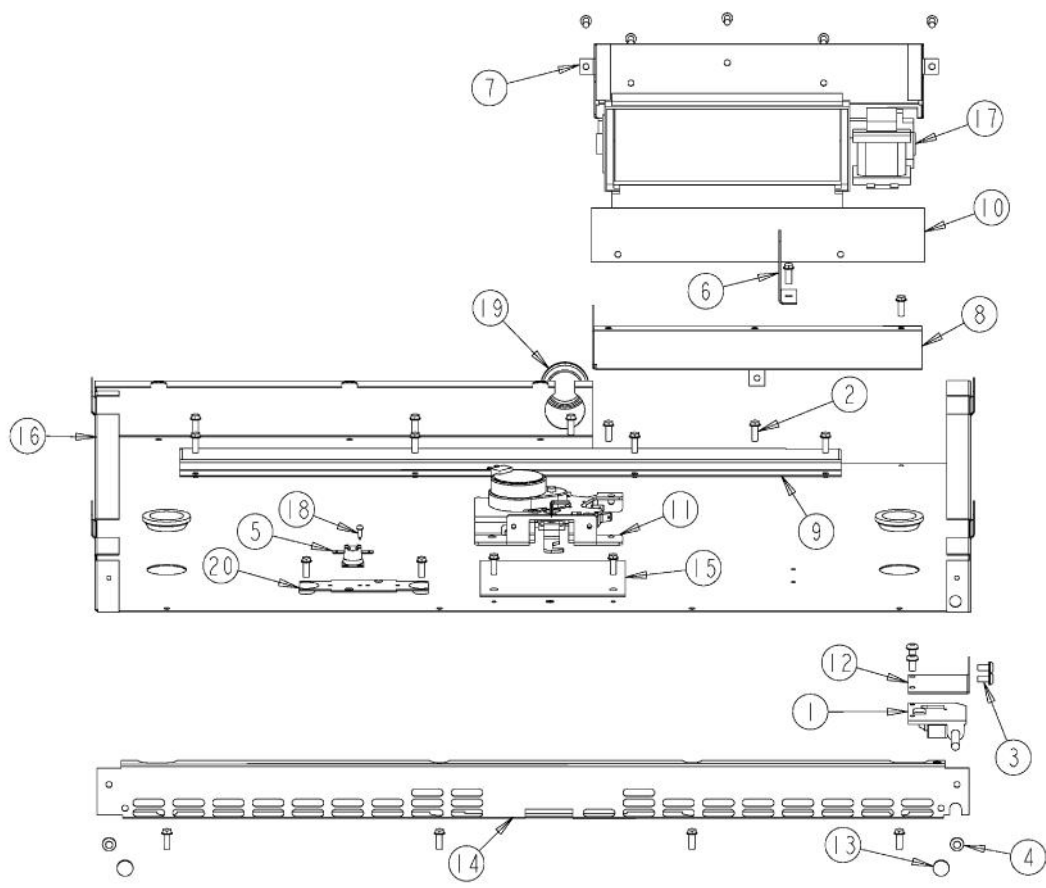

Ref #	Part Number	Qty.	Description
1	PE050208		DOOR SWITCH
2	PD020060		10 X 1/2 (5/16)HEX WSHR HD.(T)A
3	PD020004		10X3/8PH.HD.TYPE 25 REPL PD040125
4	PD020063		SCREW-NO.8(A) X 3/8PH WFR HD/BK OXID
5	PJ030039		BI-METAL THERMOSTAT 275 DEGREES
6	A20014036		BOTTOM BLOWER DIVIDER
7	A2009660		BRACKET, BLOWER, DBL LOWER OVEN
8	A2009659		BRACKET, FILLER, BLOWER
9	A2009682		CATALYST EXHAUST, MIDDLE MODULE
10	A10010907		COVER, BLOWER
11	PE050210		DOOR LATCH
12	A20012649		DOOR SWITCH BRACKET
13	PD040004		GROMMET BUMPER
14	C9009680BK		INLET GRILL DBL LOWER OVEN 30
15	PB070321		LOWER LATCH INSULATION
16	A2009661		MODULE PAN 30
17	PE050228		PREMIUM BLOWER
18	PD020013		TYPE AB NO.6 X 3/8 PH PAN HD. SMS
19	PB070079		SILICONE EXTRUSION (DGSU)
20	A1002456		THERMO-DISC BRKT (VDSC) (BEFORE 08/21/06)
	A20014089		DISC BRACKET (AFTER 08/21/06)