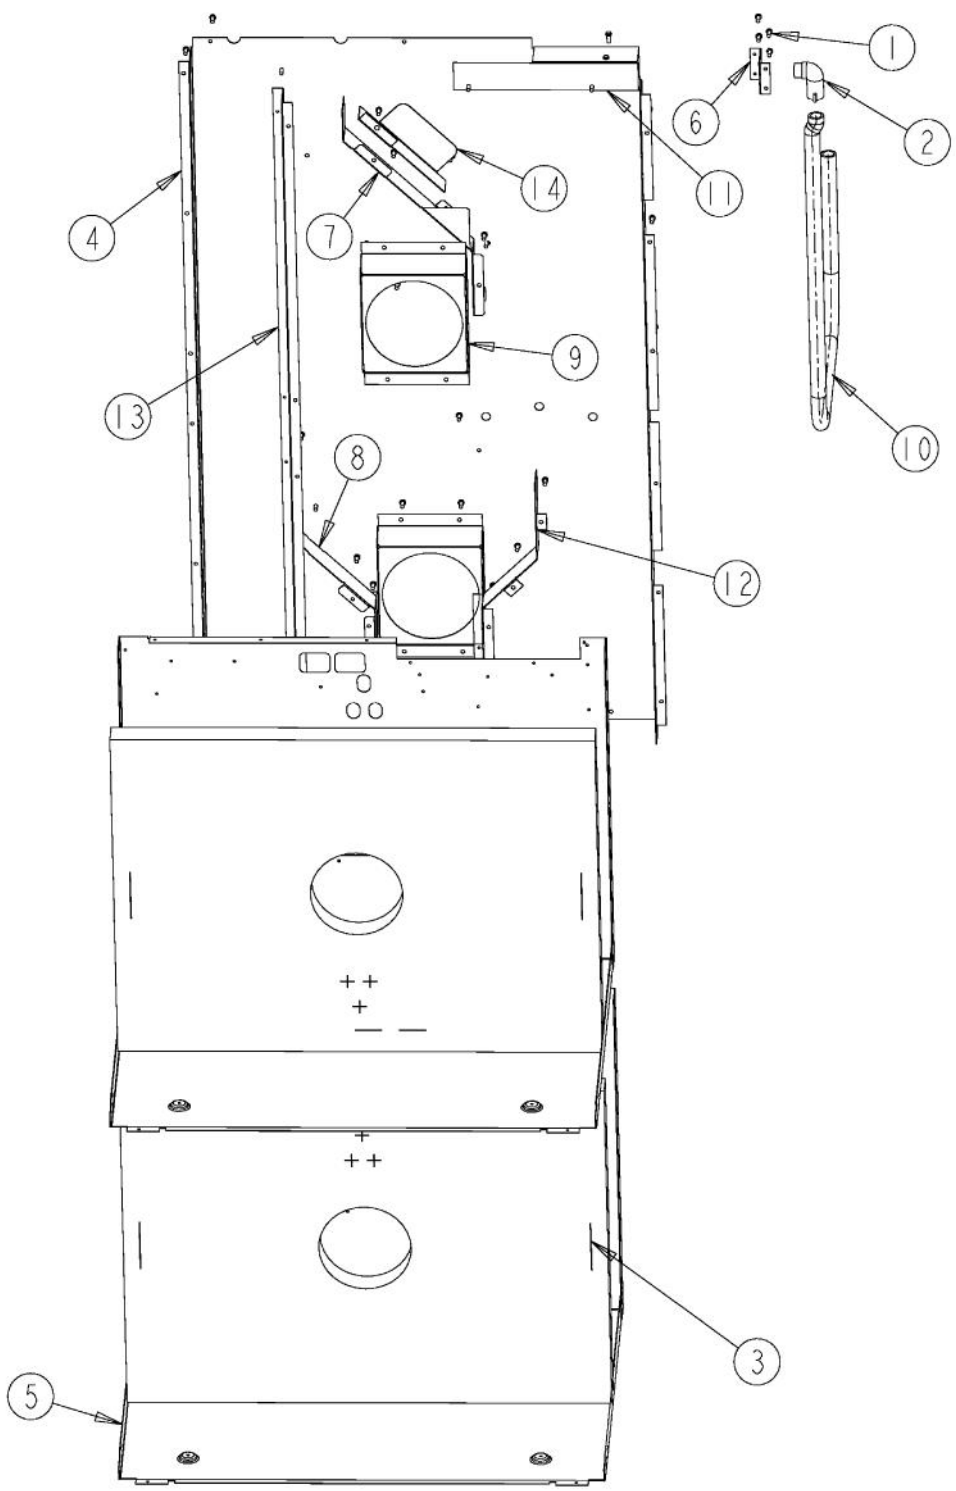

Ref #	Part Number	Qty.	Description
1	PD020060		10 X 1/2 (5/16)HEX WSHER HD.(T)A
2	PB040070		CONDUIT FITTING (90 DEG)
3	PB070304		30 BACK INSULATION
4	A2009683		PANEL, REAR
5	A2009620		BASE, BACK WRAPPER
6	A2009671		BRACKET, POWER CABLE
7	A21010918		BRACKET, AIR, CONVECTION MOTOR
8	A21010919		BRACKET, AIR, CONVECTION MOTOR
9	A2009697		BRACKET, CONVECTION INSULATION
10	PB020071		CONDUIT - FLEXIBLE (48)
11	A10010907		COVER, BLOWER
12	A2009699		REAR AIR DIVIDER, DBL, LOWER OVEN
13	A2009684		REAR AIR DIVIDER, DOUBLE OVEN
14	A20014052		WIRE SHIELD