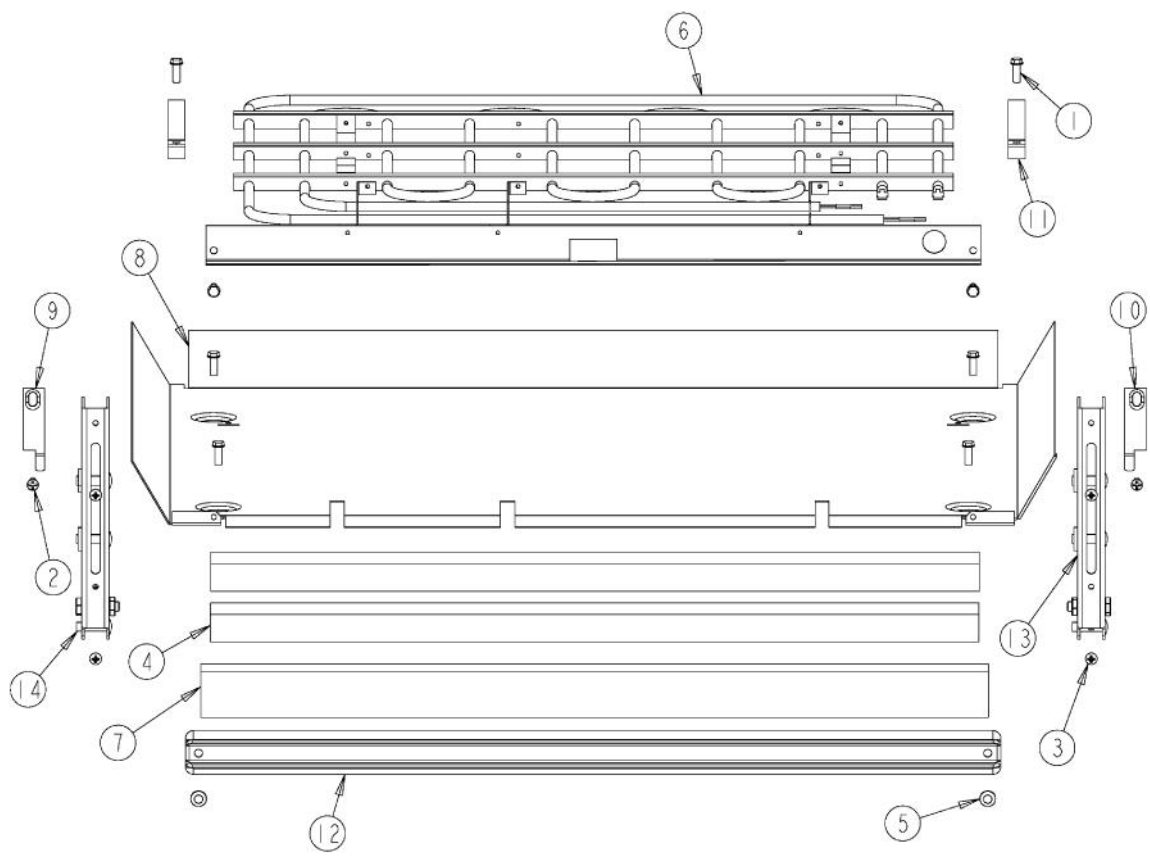

Ref #	Part Number	Qty.	Description
1	PD020060		10 X 1/2 (5/16)HEX WSHER HD.(T)A
2	PD020061		NO.8 X 3/4 FLAT HD TEK. SS.
3	PD020062		NO.8-32 X 3/8 PHMS TYPE 1
4	PB070269		30 WINDOW PACK INSULATION
5	PD020063		SCREW-NO.8(A) X 3/8PH WFR HD/BK OXID
6	PJ010048		BAKE ELEMENT
7	PB070309		BAKE ELEMENT INSULATION
8	A2009612		ELEMENT, MTG TRAY
9	B21010916		HINGE CLIP ? LH
10	B21010915		HINGE CLIP ? RH
11	A2009696		HOLDER, BAKE ELEMENT
12	E2109655		COVER, BAKE TRAY
13	PC020221		HINGE POCKET RECEIVER MANSFIELD RH
14	PC020247		HINGE POCKET RECEIVER MANSFIELD LH