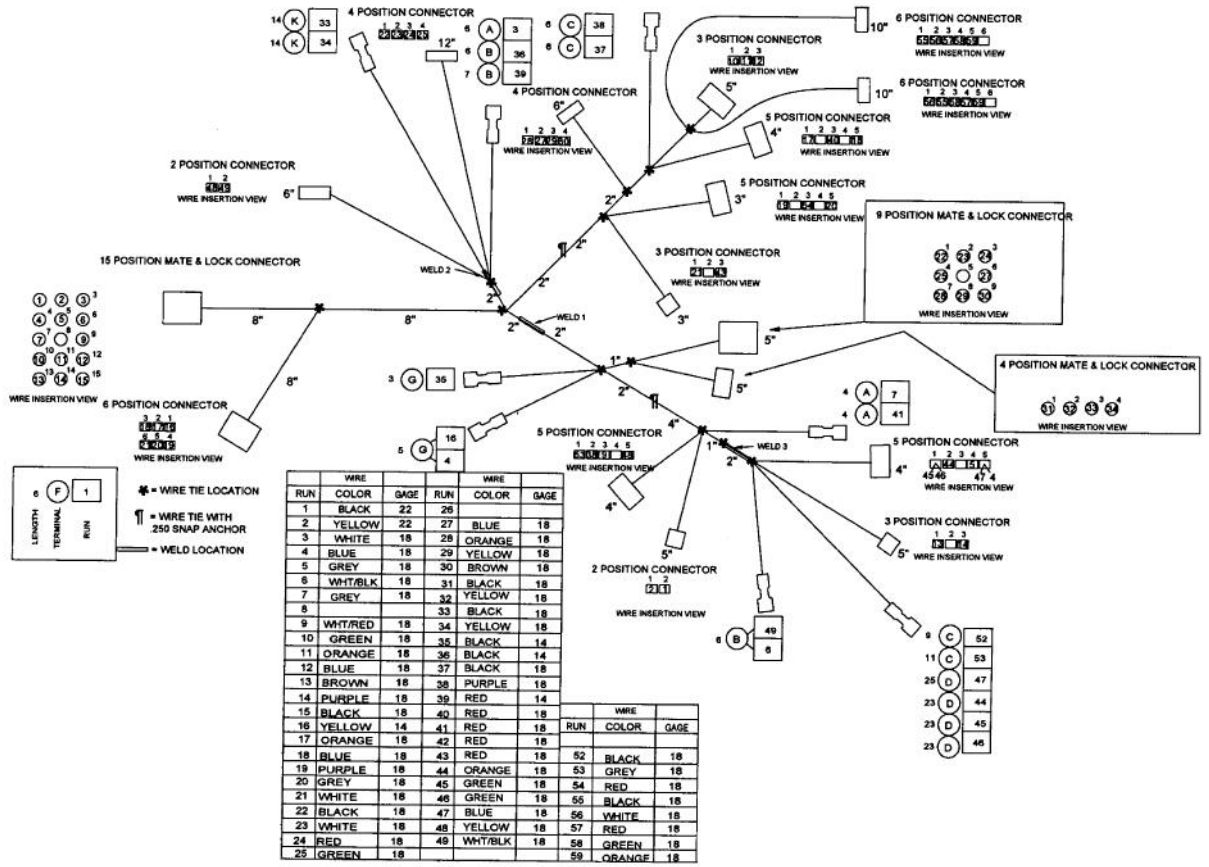

1

2

3

Ref #	Part Number	Qty.	Description
1	PE070738		T/STAT-SEL HARNESS
	PE070733		UPPER LATCH HARNESS
	PE070739		BAKE ELEMENT HARNESS
NI	G4005496		SUPPLY WIRE - 100 BK 10GA SO/DO
NI	G4005497		SUPPLY WIRE - 100 GREEN 10GA SO/DO
NI	G4005499		SUPPLY WIRE - 100 RED 10GA SO/DO
NI	G4005494		SUPPLY WIRE - 75 WH 12 GA SO/DO

1

2

3

Ref #	Part Number	Qty.	Description
1	PE070741		LOWER LIGHT HARNESS
2	PE070744		DOUBLE CLOCK HARNESS
3	PE070735		MEAT PROBE HARNESS

Ref #	Part Number	Qty.	Description
NI	PE070736		LOWER CONTROL HARNESS

Ref #	Part Number	Qty.	Description
NI	PE070740		LOWER LATCH HARNESS

1

WIRE	WIRE	WIRE	WIRE	WIRE	WIRE	WIRE	WIRE	
RUN	COLOR	GAGE	RUN	COLOR	GAGE	RUN	COLOR	GAGE
1			26	YELLOW	18	51	GREEN	18
2	BLACK	18	27	PURPLE	18	52	GREEN	18
3	BLACK	18	28	BLACK	18	53	GREEN	18
4	WHITE	18	29	YELLOW	18	54	BLUE	18
5	BROWN	18	30	YELLOW	14	55	ORANGE	18
6	PURPLE	18	31	BLUE	18	56	GREY	18
7	GREEN	18	32	ORANGE	18	57	BROWN	18
8	ORANGE	18	33	WHITE	18	58	WHITE	18
9	BLUE	18	34	YELLOW	18	59	WHITE	14
10	RED	18	35	WHITE	18	60		
11	WHITE	18	36	WHITE	18	61	YELLOW	18
12	RED	18	37	RED	18	62	YELLOW	18
13	WHITE	18	38	RED	18	63	GREY	18
14	RED	18	39	RED	14	64	YELLOW	14
15	WHITE	18	40	RED	14	65	BLACK	18
16	RED	14	41	RED	18			
17	WHITE	18	42	RED	18			
18	RED	18	43	RED	18			
19	WHITE	18	44	PURPLE	18			
20	YELLOW	18	45	BLACK	18			
21	BROWN	18	46	BLACK	14			
22	GREY	18	47	BLACK	18			
23	BLUE	18	48	BLACK	18			
24	GREY	18	49	BLACK	18			
25	YELLOW	18	50	BLACK	18			