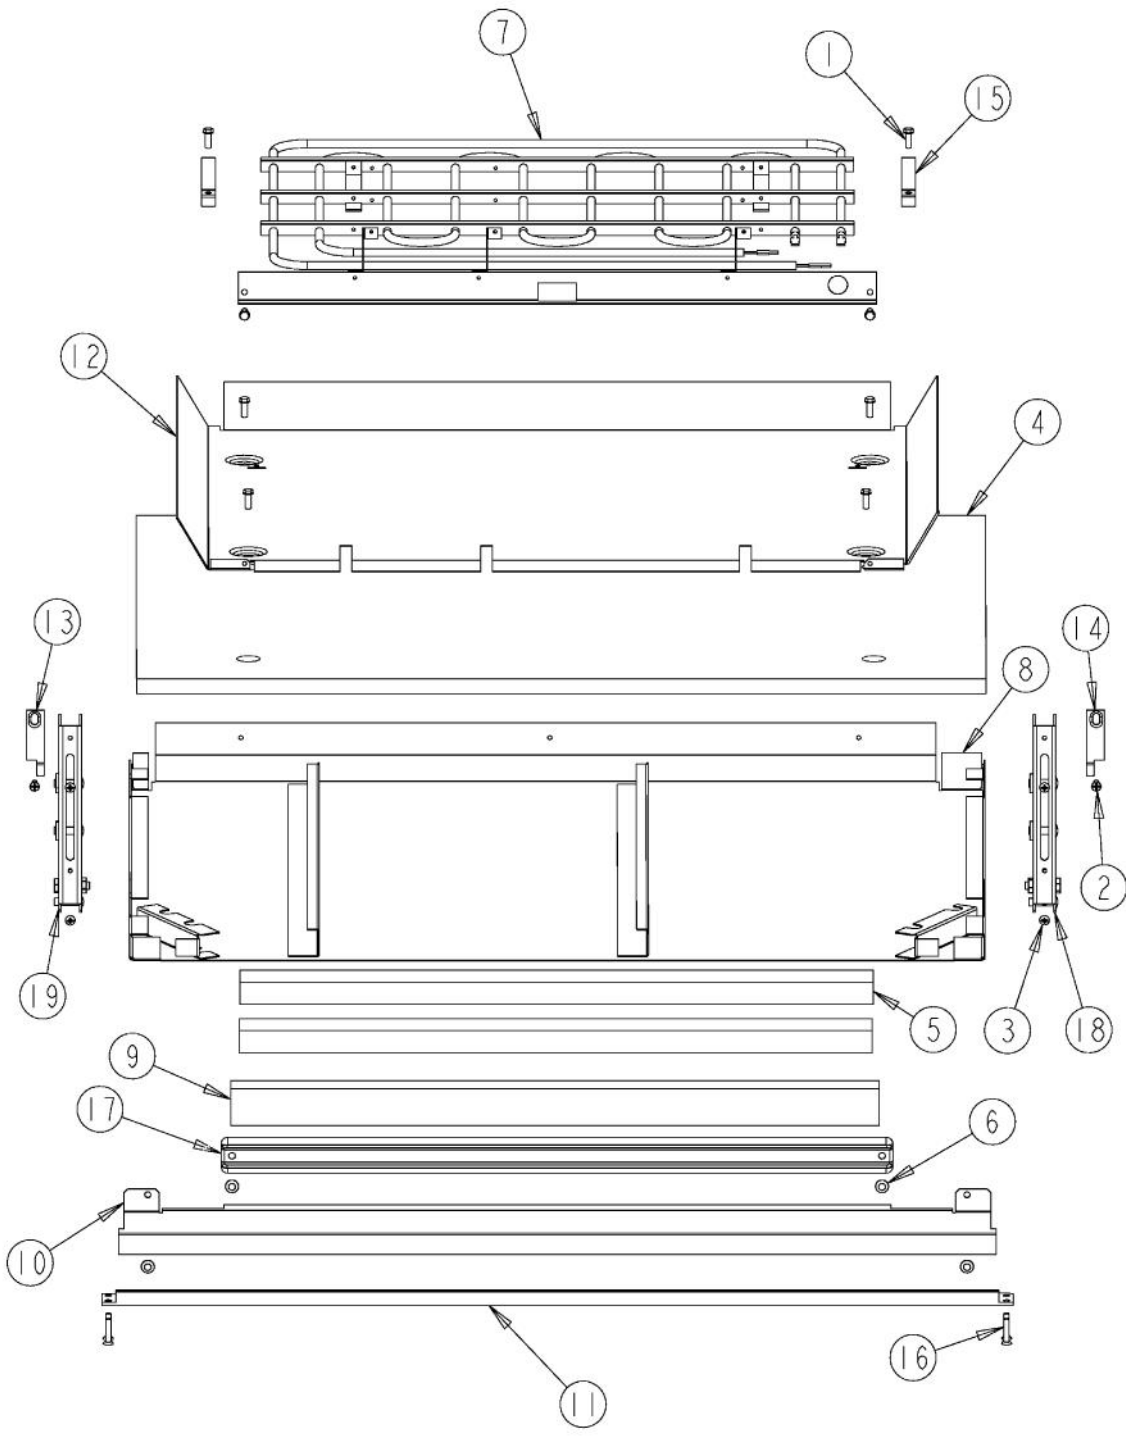

Ref #	Part Number	Qty.	Description
1	PD020060		10 X 1/2 (5/16)HEX WSHR HD.(T)A
2	PD020061		NO.8 X 3/4 FLAT HD TEK. SS.
3	PD020062		NO.8-32 X 3/8 PHMS TYPE 1
4	PB070303		30 BOTTOM INSULATION
5	PB070269		30 WINDOW PACK INSULATION
6	PD020063		SCREW-NO.8(A) X 3/8PH WFR HD/BK OXID
7	PJ010048		BAKE ELEMENT
8	G3009694		BASE MODULE ASSY 30
9	PB070309		BAKE ELEMENT INSULATION
10	C90012831BK		BOTTOM AIR DEFLECTOR 30
11	PE040274		30 PROF. BOTTOM TRIM
12	A2009612		ELEMENT, MTG TRAY
13	B21010916		HINGE CLIP ? LH
14	B21010915		HINGE CLIP ? RH
15	A2009696		HOLDER, BAKE ELEMENT
16	PD020170		NO.6-32 X 1/2 PHILLIPS C.S. TYPE F SCREW
17	E2109655		COVER, BAKE TRAY
18	PC020221		HINGE POCKET RECEIVER MANSFIELD RH
19	PC0202247		HINGE RECEIVER - LH