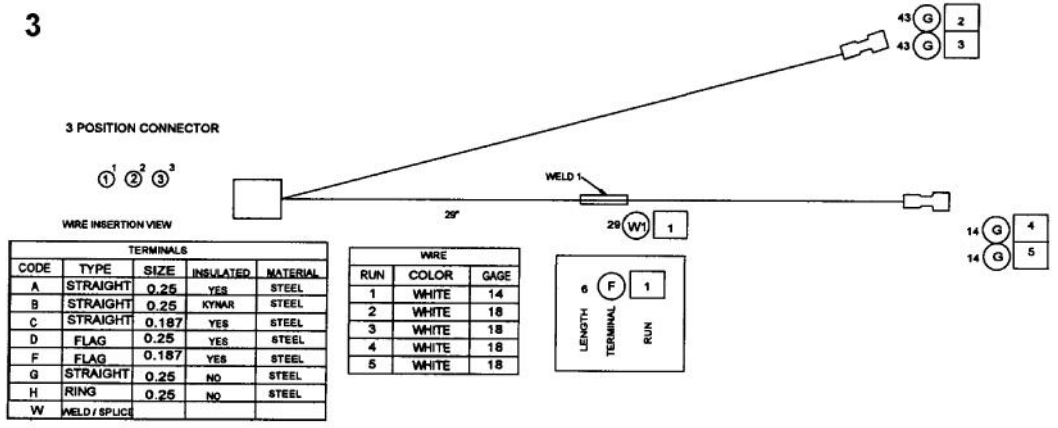

1

2

3

Ref #	Part Number	Qty.	Description
1	PE070738		T/STAT-SEL HARNESS
	PE070733		UPPER LATCH HARNESS
	PE070739		BAKE ELEMENT HARNESS
NI	G4005496		SUPPLY WIRE - 100 BK 10GA SO/DO
NI	G4005497		SUPPLY WIRE - 100 GREEN 10GA SO/DO
NI	G4005499		SUPPLY WIRE - 100 RED 10GA SO/DO
NI	G4005494		SUPPLY WIRE - 75 WH 12 GA SO/DO