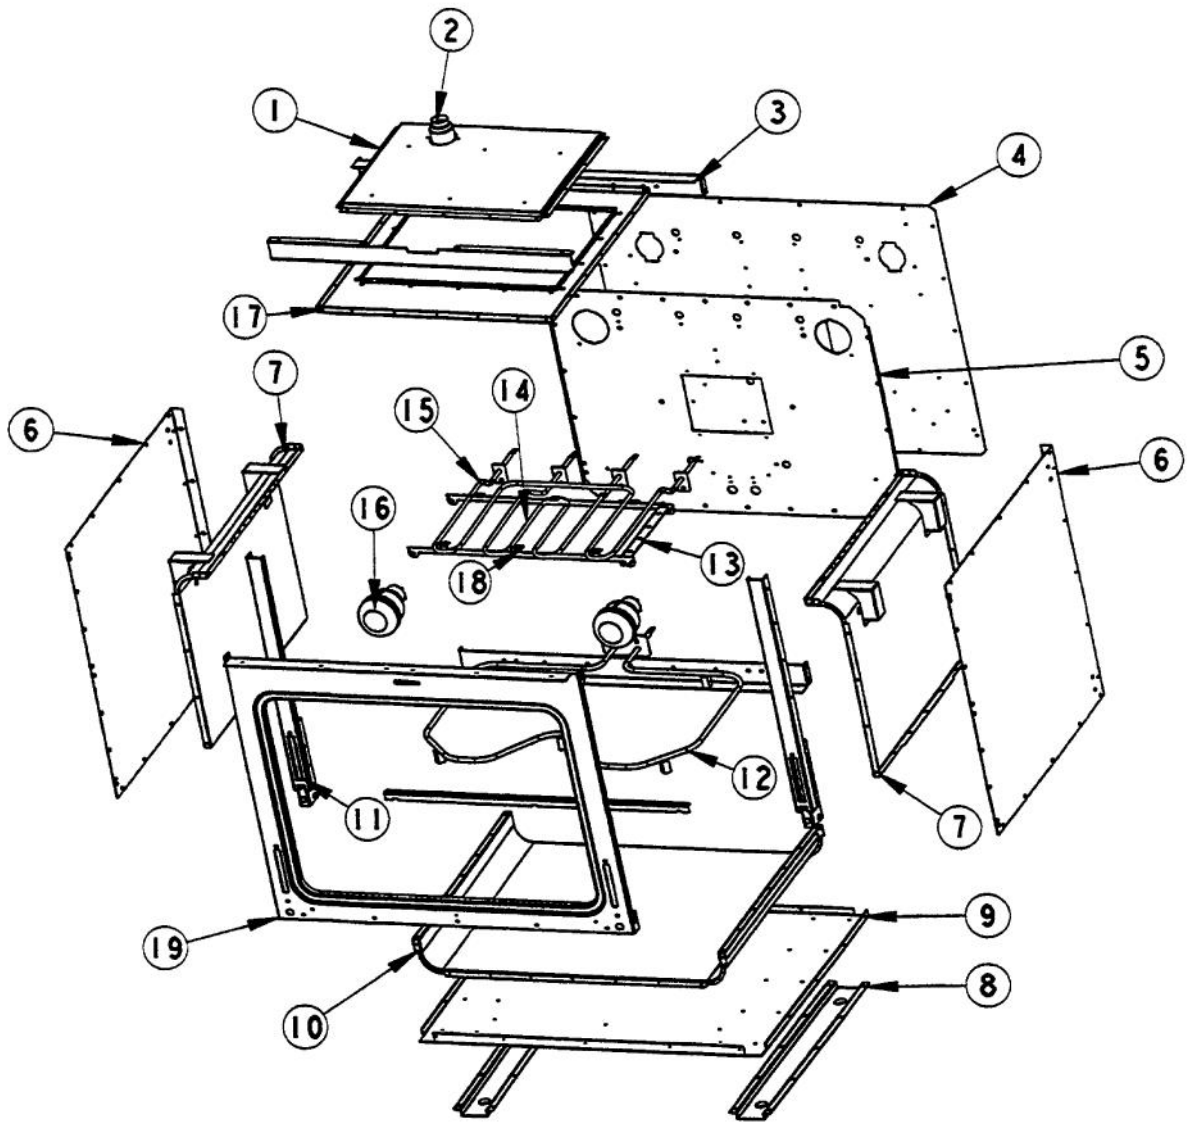

Ref #	Part Number	Qty.	Description
1	E9102908		AIR VENT (VESO/VEDO)
2	PJ030002		AUTO RESET (SELF-CLEAN) VDSC
3	A2002926		CABINET BACK - VEDO205
4	A2002906		CABINET SIDE
5	A2002965		CABINET SIDE RH (VESO105)
6	PE110024		MOTOR FAN Y0042226
7	A2002950		DIVIDER - VESO/VEDO
8	A2002956		FLOOR BRACE - VEDO205/VESO105
9	A1002456		THERMO-DISC BRKT (VDSC)
10	PE050020		DOOR LATCH, MOTORIZED (BEFORE 10-1-02)
	PE050112		DOOR LATCH (AFTER 10-1-02)
11	A2002949		FALSE FLOOR - VESO/VEDO
12	A1002947		FAN COVER - VESO
13	A2002948		FAN DIVIDER - VESO/VEDO
14	PJ030005		SWITCH (HIGH-LIMIT) VDSC (BEFORE 9/27/01)
	PE050059		HI-LIMIT SWITCH (AFTER 9/27/01)
15	PJ030006		SWITCH (COOLING FAN) (BEFORE 9/27/01)
	PJ030022		HIGH LIMIT SWITCH (AFTER 9/27/01)
16	A2002911		FAN MTG BRKT
17	A2002952		FLOOR BRACE - VESO/VEDO
18	A2002951		FLOOR SUPT - VESO/VEDO
19	A1002456		THERMO-DISC BRKT (VDSC)
20	PM010029		RELAY (DOUBLE POLE-DOUBLE THROW)TEM
21	PM010129		RELAY
22	PD030033		GROMMET NUT-ROUND HD. NO.8 X .500DIA.
23	PE070148		SELF-CLEAN BOARD/TIMER (VDSC)
24	PE070147		TERMINAL BLOCK
25	A2002966		TOP CHANNEL (VESO105)
26	A2002964		TOP COVER (VESO105)
27	G3008411		TOP INSULATION RETAINER ASSY
28	A2002909		VENT BTM
29	A2002910		VENT TOP
30	A2002954		CABINET COVER
31	PE110031		BLADE FAN Y0314548
NI	G5002958		SAIL SWITCH ASSY (VESO/VEDO) (BEFORE 9/27/01)
NI	A2002959		SAIL SWITCH MNTG. BRKT. (VESO/VEDO) (BEFORE 9/27/01)
32	G5007603		PRE-HEAT BOARD KIT (VESO105/176) (BEFORE 1/16/03)
	PE070308		PRE-HEAT BOARD (AFTER 1/16/03)
NI	PE070317		VEDO/VESO PREHEAT HARNESS (AFTER 1/16/03)