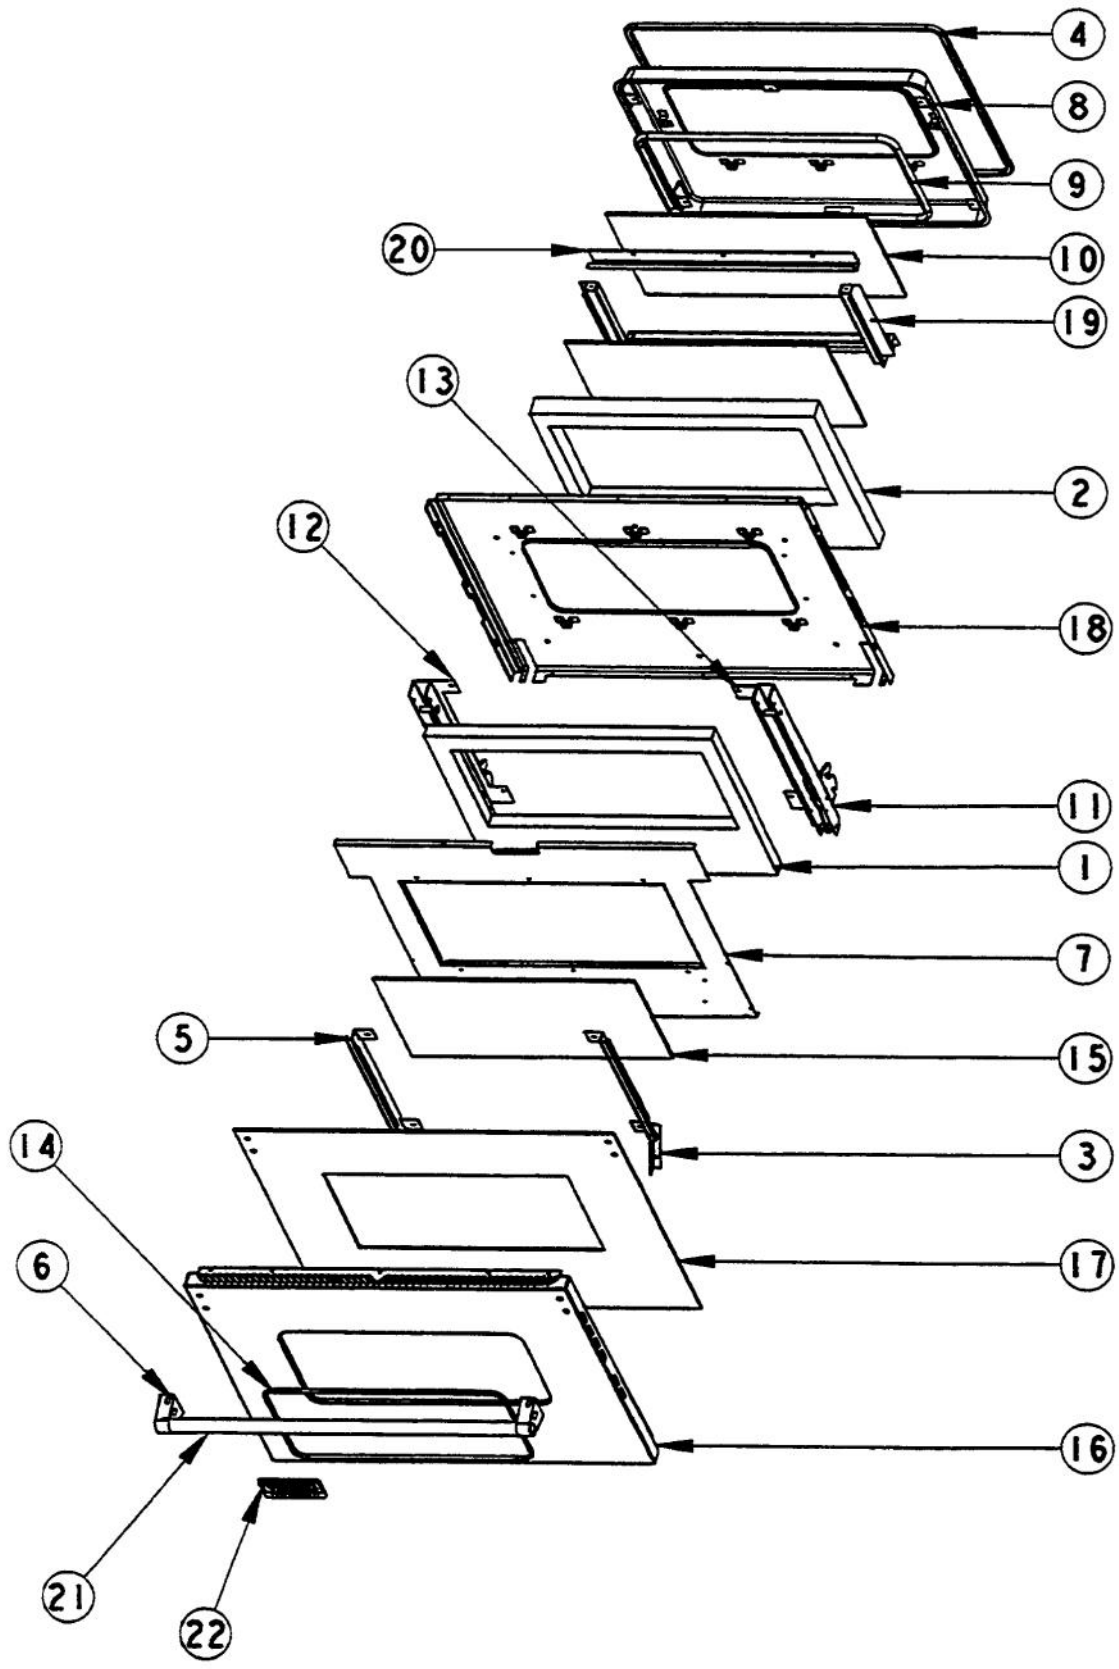

Ref #	Part Number	Qty.	Description
1	PE050005		CONVECTION FAN ASSY
2	A2002595		CONVECTION FAN BOX (VDSC)
3	A1002596		CONVECTION FAN COVER (VDSC)
4	A2001745		FAN INSUL. SHIELD - UPPER / LOWER
5	A2001746		FAN INSUL. SHIELD - SIDE
6	PJ010003		CONVECTION ELEMENT (VDSC) 240V
7	E9102170		CONVECTION FAN COVER
8	PB060044		OVEN RK VDSC30/48RH REPL PB060019
9	PB060030		RACK SUPT REPL PB060010
10	A2002932		MANUAL TIME BRKT (VEDO/VESO)
11	PB010165		TIME MANUAL KNOB XBKX (VESO/VEDO)
	PB010166		TIME MANUAL KNOB XWHX (VESO/VEDO)
12	B9202942		CONTROL PANEL - VESO 105
	C9202942BK		CTRL PAN XBKX (VESO105) XSLK SCRXX
	C9202942WH		CTRL PAN XWHX (VESO105) XSLK SCRXX
13	PB010152		KNOB BEZEL-CHROME (30 B-IN OVEN)
	PB010153		KNOB BEZEL-XBRX (30 B-IN OVEN)
14	PB010148		SELECTOR KNOB-XBKX (30DOUBLE OVEN)
	PB010149		SELECTOR KNOB-XWHX (30 B-IN OVEN)
15	PJ030001		SELECTOR SWITCH (8-POSITION) VDSC
16	PE050023		OVEN IND. LIGHT (LENS & BEZEL)
17	PE050024		OVEN IND. LIGHT (LIGHT HOUSING)
18	PE050049		CLOCK/TIMER(ROBERTSHAWNO.100-00550-01
	G5004536		VESO105SS CLOCK CONVERSION KIT
			(INCLUDES CLOCK, CONTROL PANEL, AND CLOCK MOUNT...
	G5004537		VESO105WH CLOCK CONVERSION KIT
			(INCLUDES CLOCK, CONTROL PANEL, AND CLOCK MOUNT...
	G5004538		VESO105BK CLOCK CONVERSION KIT
			(INCLUDES CLOCK, CONTROL PANEL, AND CLOCK MOUNT...
19	PJ030003		THERMOSTAT (SELF-CLEAN) VDSC
20	PE050019		OVEN LIGHT SWITCH (VGSO166) 90-DEG.
21	PB010163		OVEN LIGHT SWITCH KNOB BK
	PB010164		OVEN LIGHT SWITCH KNOB XWHX (VESO/D
22	PB010150		T/STAT KNOB-XBKX (30 B-IN OVEN)
	PB010151		T/STAT KNOB-XWHX (30 B-IN OVEN)
23	PJ030011		SWITCH (2-POSITION) VESO105
24	A2002913		CLOCK MTG BRKT
25	PB010185BK		CLOCK BUTTON XBKX (VESO/VEDO)
	PB010185		CLOCK BUTTON XWHX (VESO/VEDO)
26	PB010184BK		CLOCK SET KNOB XBKX (VESO/VEDO)
	PB010184WH		CLOCK SET BUTTONS - WH
27	PE040073		TOP TRIM-EXTRUDED (VESO105/VEDO205)
28	PE040076		PANEL VENT TRIM-EXTRUDED (VESO/VEDO
29	PE040071		SIDE TRIM-EXTRUDED (VESO105)
30	PE040074		BTM TRIM-EXTRUDED (VESO105/VEDO2