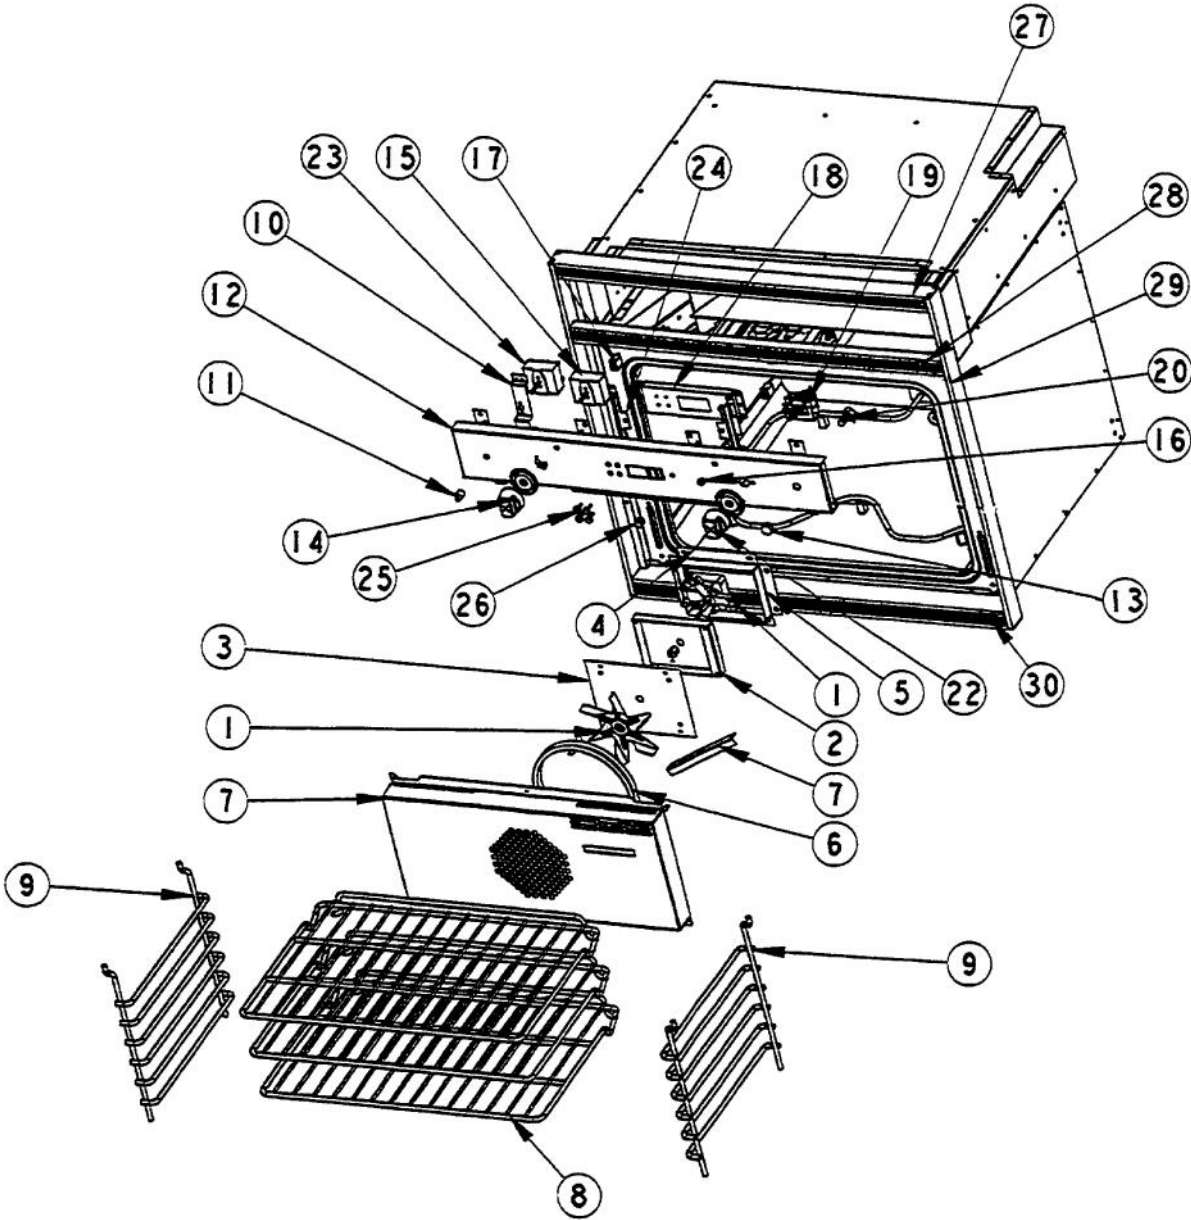

Ref #	Part Number	Qty.	Description
1	PE050005		CONVECTION FAN ASSY
2	A2002595		CONVECTION FAN BOX (VDSC)
3	A1002596		CONVECTION FAN COVER (VDSC)
4	A2001745		FAN INSUL. SHIELD - UPPER / LOWER
5	A2001746		FAN INSUL. SHIELD - SIDE
6	PJ010003		CONVECTION ELEMENT (VDSC) 240V
7	E9102170		CONVECTION FAN COVER
8	PB060044		OVEN RK VDSC30/48RH REPL PB060019
9	PB060030		RACK SUPT REPL PB060010
10	A2002932		MANUAL TIME BRKT (VEDO/VESO)
11	PB010165		TIME MANUAL KNOB XBKX (VESO/VEDO)
	PB010166		TIME MANUAL KNOB XWHX (VESO/VEDO)
12	B9202942		CONTROL PANEL - VESO 105
	C9202942BK		CTRL PAN XBKX (VESO105) XSLK SCRXX
	C9202942WH		CTRL PAN XWHX (VESO105) XSLK SCRXX
13	PB010152		KNOB BEZEL-CHROME (30 B-IN OVEN)
	PB010153		KNOB BEZEL-XBRX (30 B-IN OVEN)
14	PB010148		SELECTOR KNOB-XBKX (30DOUBLE OVEN)
	PB010149		SELECTOR KNOB-XWHX (30 B-IN OVEN)
15	PJ030001		SELECTOR SWITCH (8-POSITION) VDSC
16	PE050023		OVEN IND. LIGHT (LENS & BEZEL)
17	PE050024		OVEN IND. LIGHT (LIGHT HOUSING)
18	PE050049		CLOCK/TIMER(ROBERTSHAWNO.100-00550-01
	G5004536		VESO105SS CLOCK CONVERSION KIT
			(INCLUDES CLOCK, CONTROL PANEL, AND CLOCK MOUNT...
	G5004537		VESO105WH CLOCK CONVERSION KIT
			(INCLUDES CLOCK, CONTROL PANEL, AND CLOCK MOUNT...
	G5004538		VESO105BK CLOCK CONVERSION KIT
			(INCLUDES CLOCK, CONTROL PANEL, AND CLOCK MOUNT...
19	PJ030003		THERMOSTAT (SELF-CLEAN) VDSC
20	PE050019		OVEN LIGHT SWITCH (VGSO166) 90-DEG.
21	PB010163		OVEN LIGHT SWITCH KNOB BK
	PB010164		OVEN LIGHT SWITCH KNOB XWHX (VESO/D
22	PB010150		T/STAT KNOB-XBKX (30 B-IN OVEN)
	PB010151		T/STAT KNOB-XWHX (30 B-IN OVEN)
23	PJ030011		SWITCH (2-POSITION) VESO105
24	A2002913		CLOCK MTG BRKT
25	PB010185BK		CLOCK BUTTON XBKX (VESO/VEDO)
	PB010185		CLOCK BUTTON XWHX (VESO/VEDO)
26	PB010184BK		CLOCK SET KNOB XBKX (VESO/VEDO)
	PB010184WH		CLOCK SET BUTTONS - WH
27	PE040073		TOP TRIM-EXTRUDED (VESO105/VEDO205)
28	PE040076		PANEL VENT TRIM-EXTRUDED (VESO/VEDO
29	PE040071		SIDE TRIM-EXTRUDED (VESO105)
30	PE040074		BTM TRIM-EXTRUDED (VESO105/VEDO2