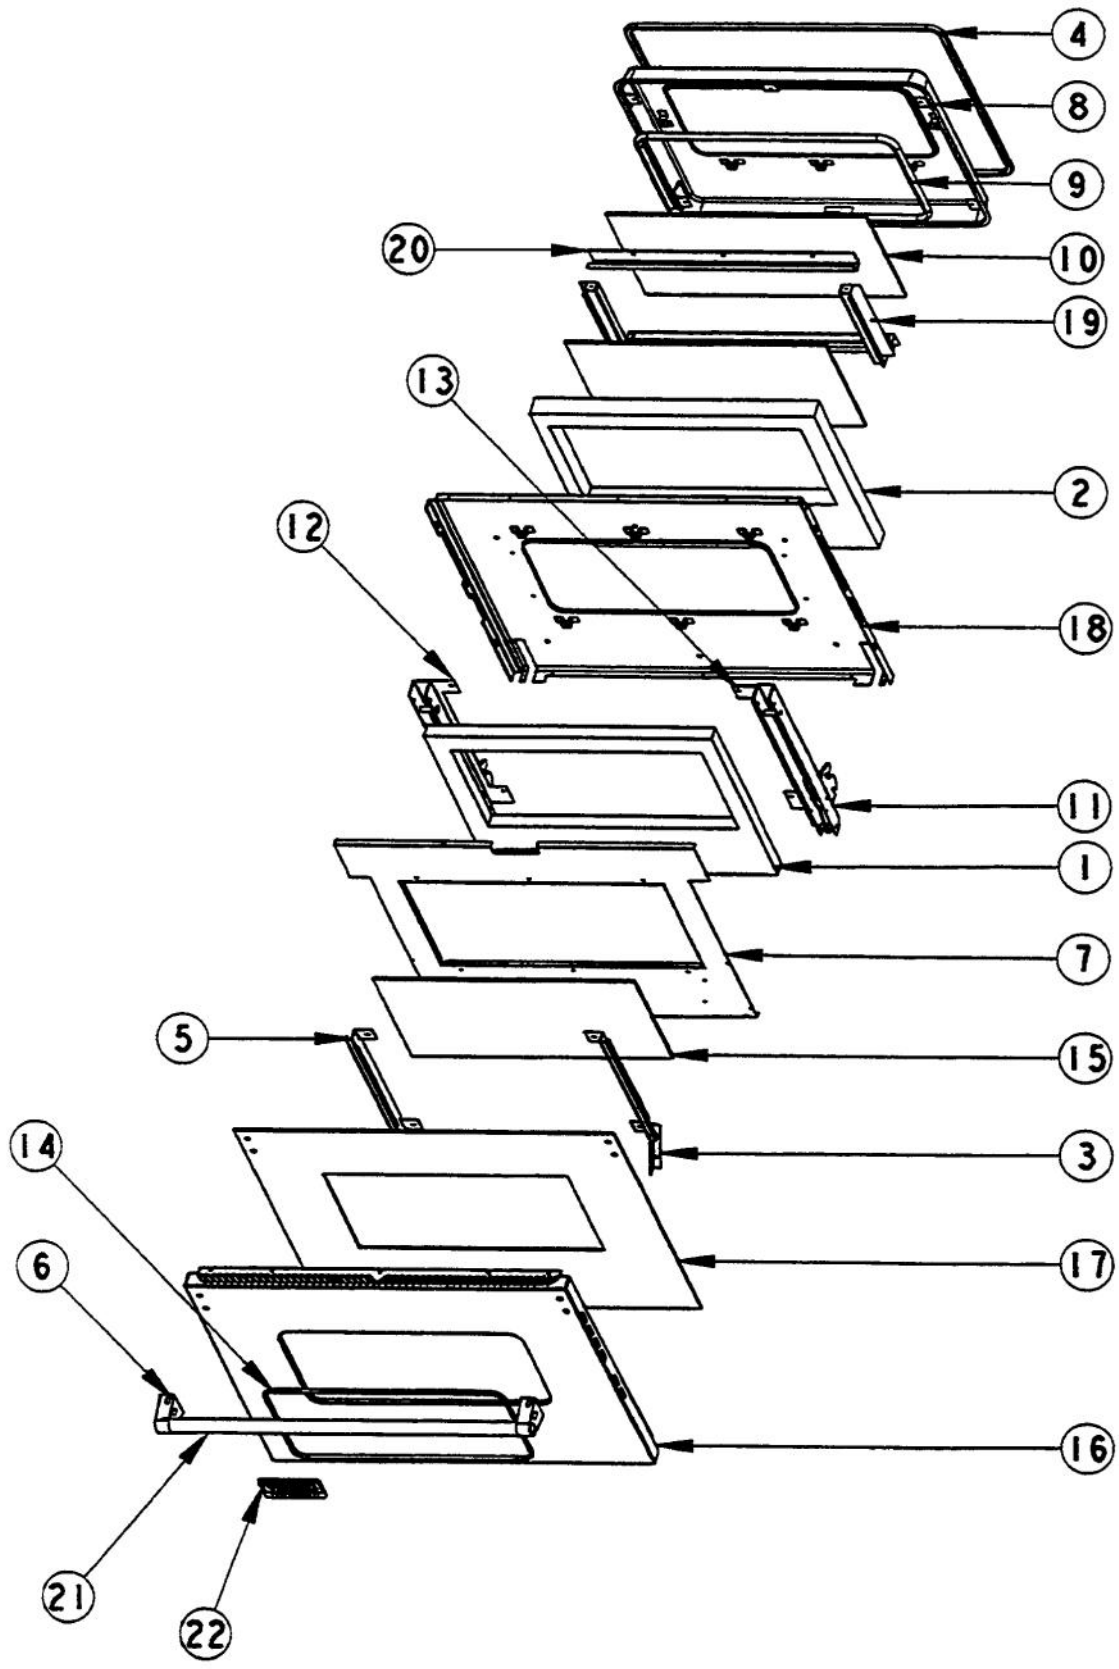

Ref #	Part Number	Qty.	Description
1	PE040071		SIDE TRIM-EXTRUDED (VESO105)
2	PE040074		BTM TRIM-EXTRUDED (VESO105/VEDO2
3	H9107881		30 UPPER FRONT FRAME
4	PC020016		HINGE RECEIVER (VEDO/VEDO)
5	PJ010004		BAKE ELEMENT (VDSC) 240V
6	E9102170		CONVECTION FAN COVER
7	PJ010003		CONVECTION ELEMENT (VDSC) 240V
8	PE050005		CONVECTION FAN ASSY
9	A2002595		CONVECTION FAN BOX (VDSC)
10	PE050009		OVEN LIGHT SOCKET - 36 BUILT-IN
11	PB020117		DESIGNER OVEN VENT
12	PM010014		SMOKE ELIMINATOR (VDSC)
13	B2002167		BROILER TOP (VDSC)
14	B2002185		BROIL ELEMENT BRKT (VDSC)
15	PJ010002		BROIL ELEMENT(MAXI)-SIDE (VDSC)240V
16	PJ010001		BROIL ELEMENT 240V
17	E9102153		OVEN TOP (VDSC)
18	A2008581		30 UPPER OUTER BACK
19	A2006182		AIR SCOOP
20	A1006190		SINGLE OVEN COVER PLATE
21	A2006324		VENT SIDE LH
22	A2006323		VENT SIDE RH
23	A2006326		LOWER AIR VENT SINGLE
24	A2006189		SINGLE OVEN FLUE COVER
25	PJ030002		AUTO RESET (SELF-CLEAN) VDSC
26	PB060044		OVEN RK VDSC30/48RH REPL PB060019
27	PB060030		RACK SUPT REPL PB060010
NI	PE050115		MEAT PROBE JACK
NI	PM010160		MEAT PROBE JACK COVER