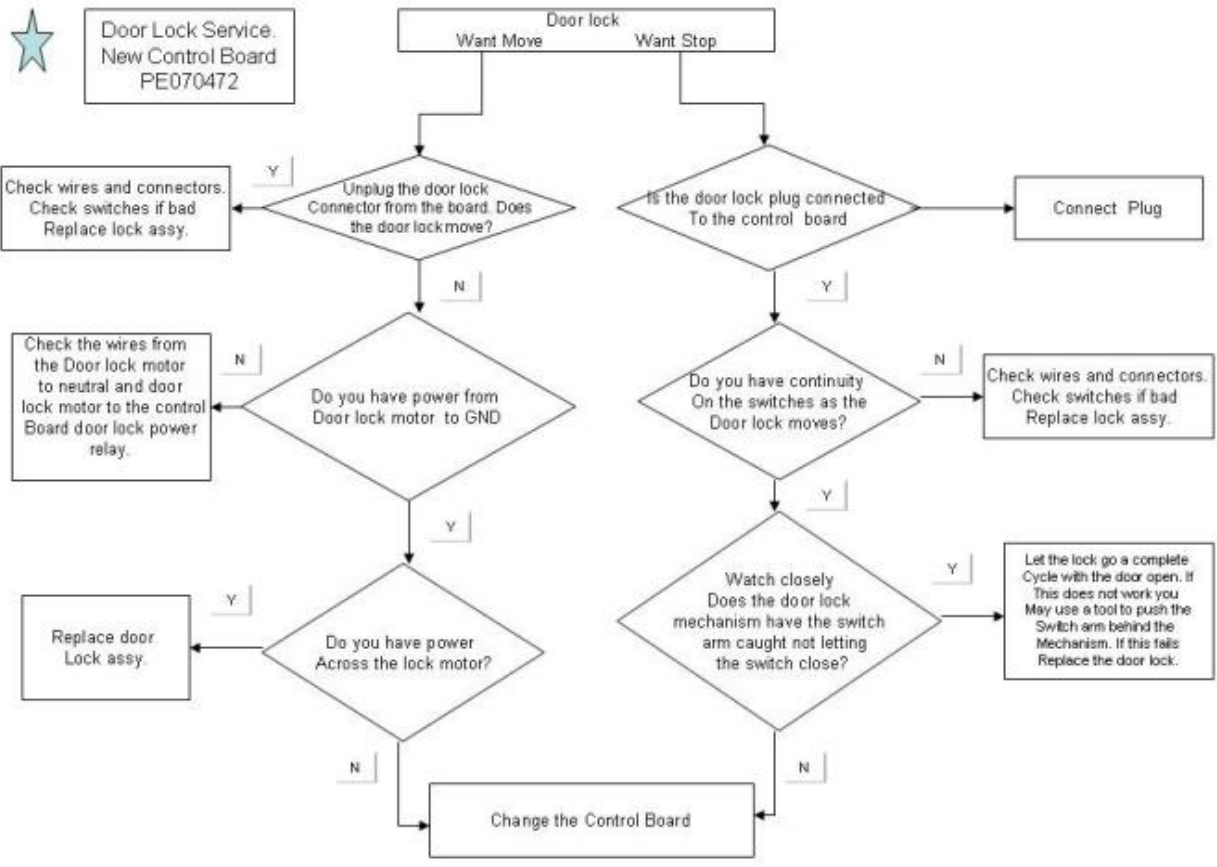

Door Lock Service.
New Control Board
PE070472