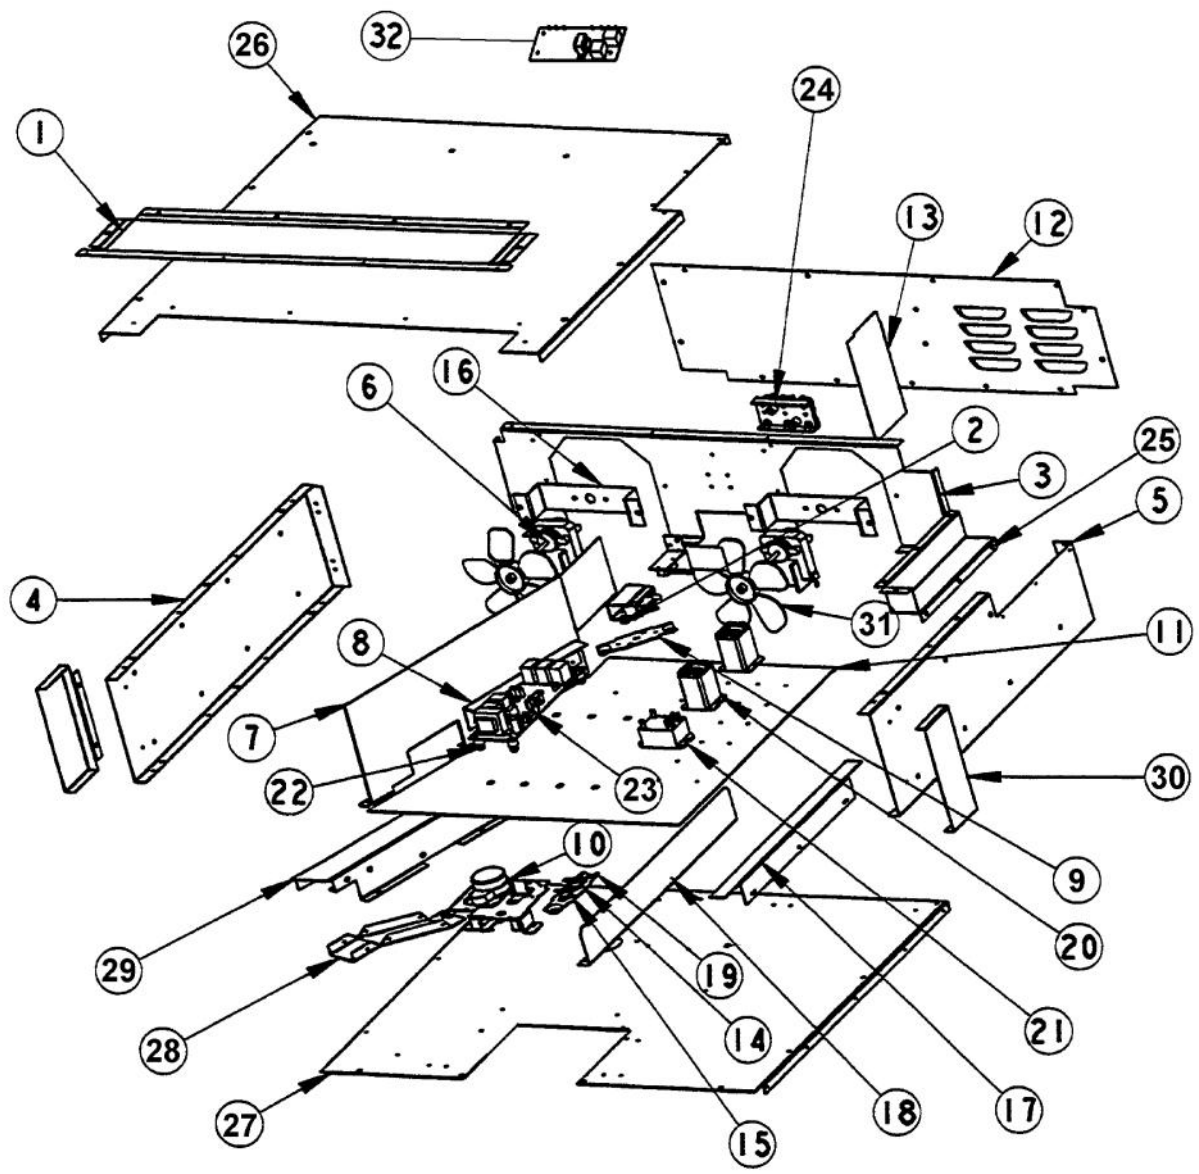

Ref #	Part Number	Qty.	Description
1	A2006123		CABINET SIDE LH
2	A2007906		30` SINGLE CAB. SIDE RH
3	A2008557		30 TOP REAR COVER
4	A2008543		TOP CHANNEL
5	A2008580		30 CABINET TOP
6	PE050087		BLOWER ASSEMBLY - DESIGNER SERIES
7	PJ030002		AUTO RESET (SELF-CLEAN) VDSC
8	PE070472		ELECTRONIC CONTROL BOARD
9	A2009884		AUTO RESET BRACKET
10	E9108579		TOP VENT COVER 30
11	PE050059		HI-LIMIT SWITCH
12	A2008526		SELECTOR BRACKET
13	PJ030011		SWITCH (2-POSITION) VESO105
14	PJ030001		SELECTOR SWITCH (8-POSITION) VDSC
15	A2008527		CLOCK BRACKET
16	PE050213		PRO 120V DIGITAL CLOCK
17	PJ030037		SUB TO PS500033 - SELF CLEAN THERMOSTAT
18	PE050112		DOOR LATCH
19	PE050019		OVEN LIGHT SWITCH (VGSO166) 90-DEG.
20	PE070147		TERMINAL BLOCK
21	B9208578		30 SINGLE CONTROL PANEL
	C9208578BK		30 SINGLE CONTROL PANEL XBKX
	C9208578WH		30 SINGLE CONTROL PANEL XWHX
22	PE050024		OVEN IND. LIGHT (LIGHT HOUSING)
23	PE050023		OVEN IND. LIGHT (LENS & BEZEL)
24	PB010152		KNOB BEZEL-CHROME (30 B-IN OVEN)
	PB010153		KNOB BEZEL-XBRX (30 B-IN OVEN)
25	PB010163		OVEN LIGHT SWITCH KNOB BK
	PB010164		OVEN LIGHT SWITCH KNOB XWHX (VESO/D
26	PB010248		CLOCK BUTTON
	PB010249		PUSH BUTTON WHITE
27	PB010148		SELECTOR KNOB-XBKX (30DOUBLE OVEN
	PB010149		SELECTOR KNOB-XWHX (30 B-IN OVEN)
28	PB010165		TIME MANUAL KNOB XBKX (VESO/VEDO)
	PB010166		TIME MANUAL KNOB XWHX (VESO/VEDO)
29	PE040073		TOP TRIM-EXTRUDED (VESO105/VEDO205)
30	PE040209		LOWER CONTROL PANEL EXTRUSION
31	PB010150		T/STAT KNOB-XBKX (30 B-IN OVEN)
	PB010151		T/STAT KNOB-XWHX (30 B-IN OVEN)