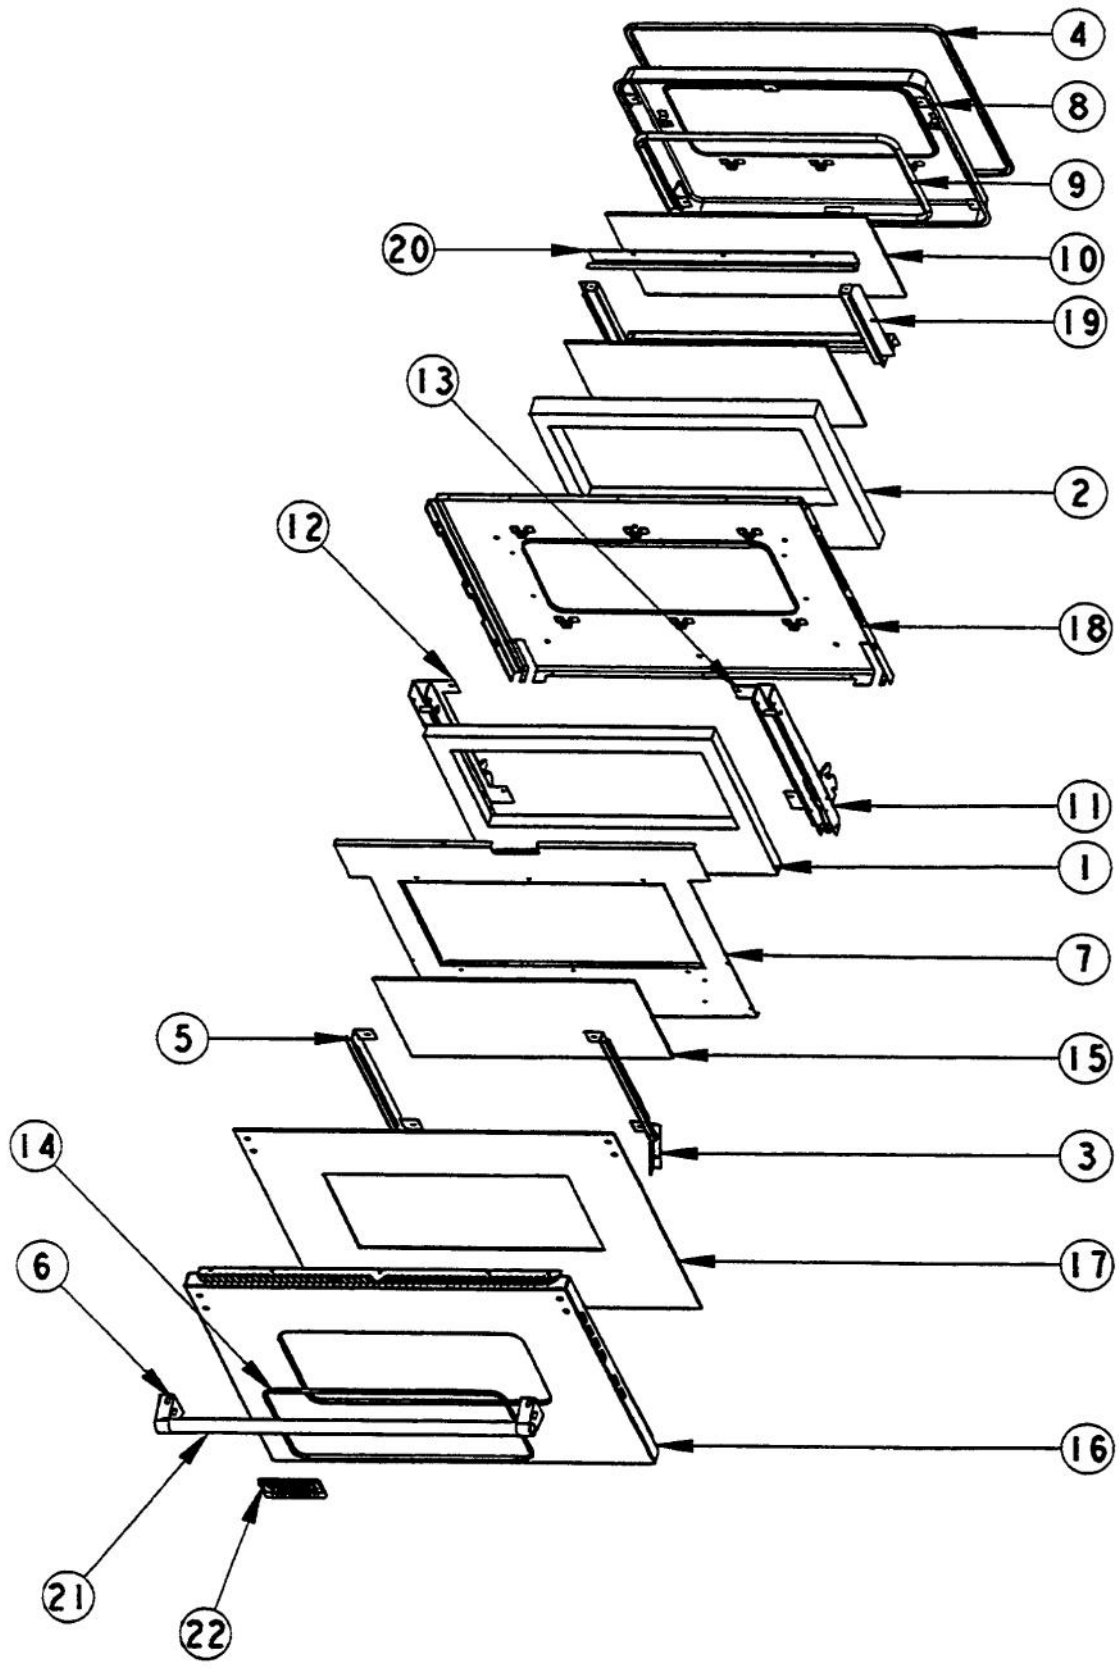

Ref #	Part Number	Qty.	Description
1	PE040071		SIDE TRIM-EXTRUDED (VESO105)
2	PE040074		BTM TRIM-EXTRUDED (VESO105/VEDO2
3	H9107881		30 UPPER FRONT FRAME
4	PC020016		HINGE RECEIVER (VEDO/VEDO)
5	PJ010004		BAKE ELEMENT (VDSC) 240V
6	E9102170		CONVECTION FAN COVER
7	PJ010003		CONVECTION ELEMENT (VDSC) 240V
8	PE050005		CONVECTION FAN ASSY
9	A2002595		CONVECTION FAN BOX (VDSC)
10	PE050009		OVEN LIGHT SOCKET - 36 BUILT-IN
11	PB020117		DESIGNER OVEN VENT
12	PM010014		SMOKE ELIMINATOR (VDSC)
13	B2002167		BROILER TOP (VDSC)
14	B2002185		BROIL ELEMENT BRKT (VDSC)
15	PJ010002		BROIL ELEMENT(MAXI)-SIDE (VDSC)240V
16	PJ010001		BROIL ELEMENT 240V
17	E9102153		OVEN TOP (VDSC)
18	A2008581		30 UPPER OUTER BACK
19	A2006182		AIR SCOOP
20	A1006190		SINGLE OVEN COVER PLATE
21	A2006324		VENT SIDE LH
22	A2006323		VENT SIDE RH
23	A2006326		LOWER AIR VENT SINGLE
24	A2006189		SINGLE OVEN FLUE COVER
25	PJ030002		AUTO RESET (SELF-CLEAN) VDSC
26	PB060044		OVEN RK VDSC30/48RH REPL PB060019
27	PB060030		RACK SUPT REPL PB060010