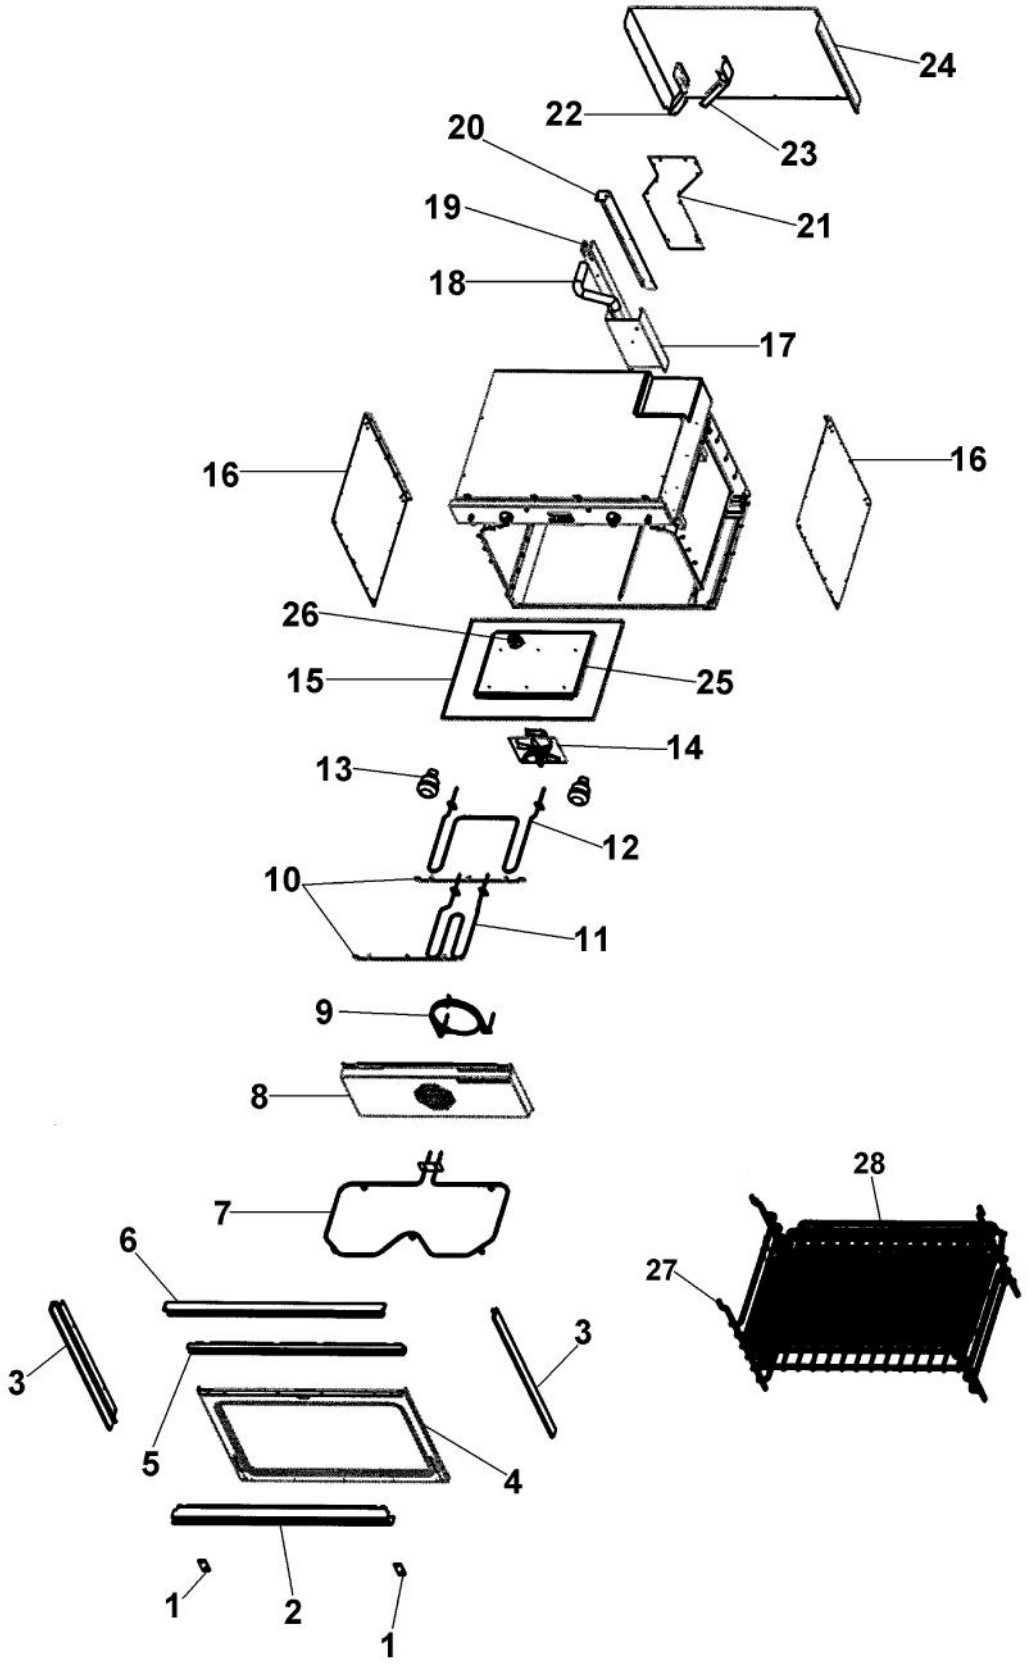

Ref #	Part Number	Qty.	Description
1	A2008508		CABINET TOP 36
2	A2007699		CABINET SIDE LH
3	A2007906		30`` SINGLE CAB. SIDE RH
4	A2008518		TOP REAR COVER 36
5	A2008543		TOP CHANNEL
6	A1002456		THERMO-DISC BRKT (VDSC)
7	PJ030002		AUTO RESET (SELF-CLEAN) VDSC
8	PE070308		PRE-HEAT BOARD
9	PE070148		SELF-CLEAN BOARD/TIMER (VDSC)
10	PM010029		RELAY (DOUBLE POLE-DOUBLE THROW)TEM
11	A2007212		CLEAN BOARD MOUNTING BRACKET
12	PE070147		TERMINAL BLOCK
13	PE050213		PRO 120V DIGITAL CLOCK
14	PE050024		OVEN IND. LIGHT (LIGHT HOUSING)
15	PE050023		OVEN IND. LIGHT (LENS & BEZEL)
16	PJ030011		SWITCH (2-POSITION) VESO105
17	PJ030001		SELECTOR SWITCH (8-POSITION) VDSC
18	PE050112		DOOR LATCH
19	PJ030037		SUB TO PS500033 - SELF CLEAN THERMOSTAT
20	PE050019		OVEN LIGHT SWITCH (VGSO166) 90-DEG.
21	B9208509		SINGLE CONTROL PANEL 36
22	PB010163		OVEN LIGHT SWITCH KNOB BK
	PB010164		OVEN LIGHT SWITCH KNOB XWHX (VESO/D
23	PB010150		T/STAT KNOB-XBKX (30 B-IN OVEN)
	PB010151		T/STAT KNOB-XWHX (30 B-IN OVEN)
24	PB010148		SELECTOR KNOB-XBKX (30DOUBLE OVEN
	PB010149		SELECTOR KNOB-XWHX (30 B-IN OVEN)
25	PB010165		TIME MANUAL KNOB XBKX (VESO/VEDO)
	PB010166		TIME MANUAL KNOB XWHX (VESO/VEDO)
26	PB010248		CLOCK BUTTON
	PB010249		PUSH BUTTON WHITE
27	PB010246		CLOCK KNOB
	PB010247		KNOB WHITE
28	PM010129		RELAY
29	PE050087		BLOWER ASSEMBLY - DESIGNER SERIES