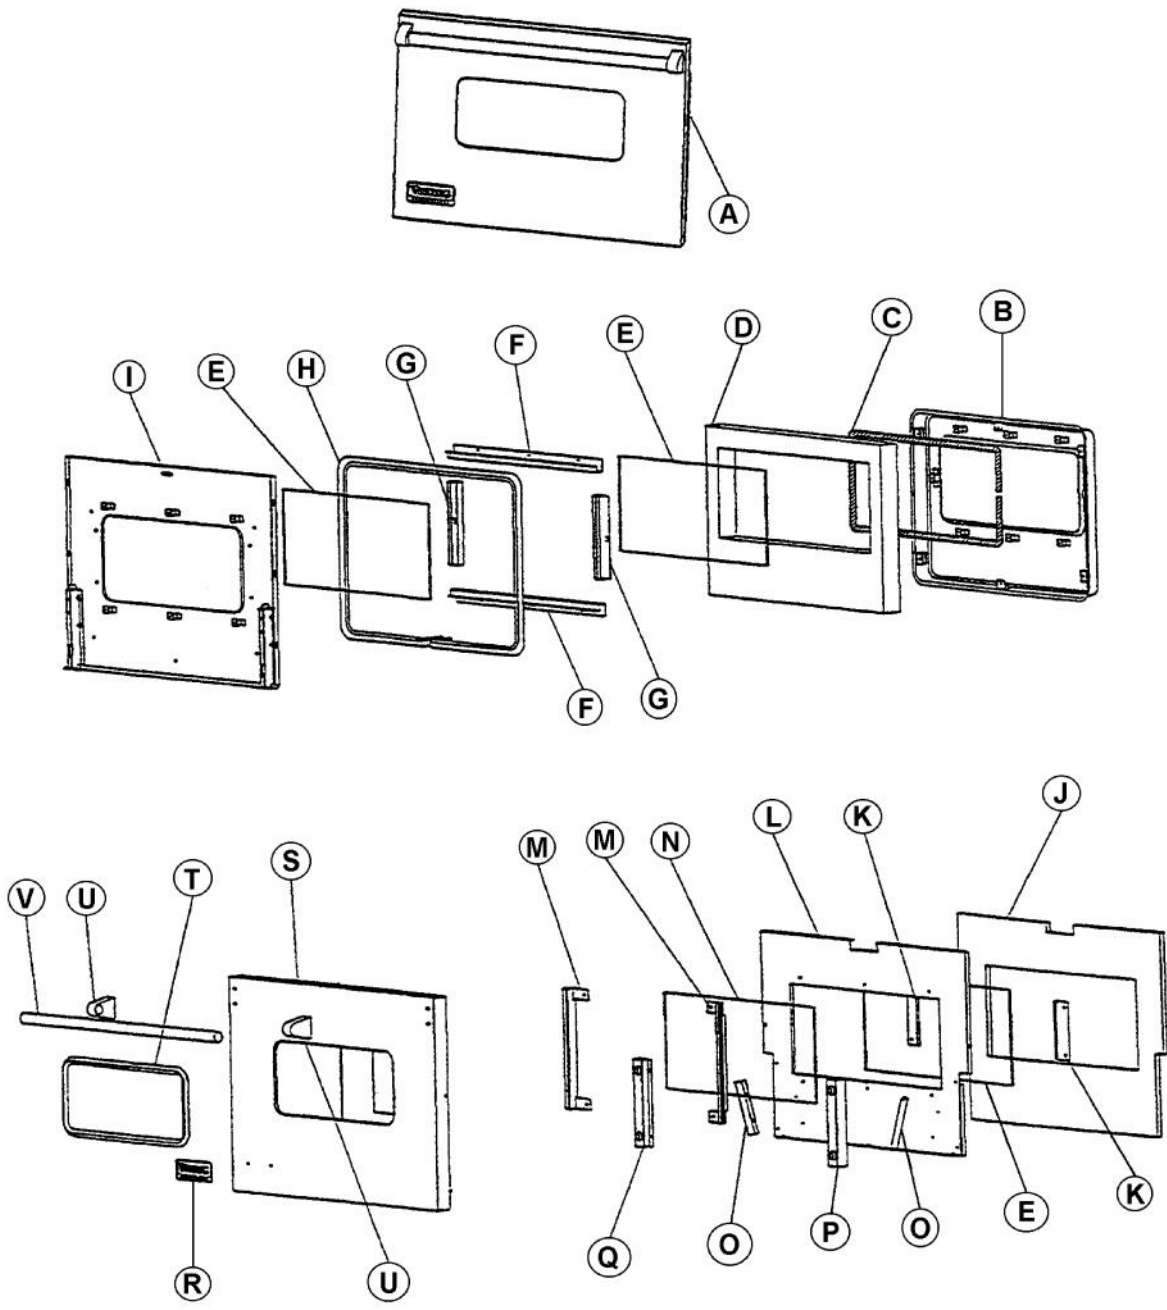

Ref #	Part Number	Qty.	Description
1	B1007234		HINGE TRIM REPL B2102963 2 EA
2	PE040190		BOTTOM EXTRUSION
3	PE040071		SIDE TRIM-EXTRUDED (VESO105)
4	G9108522		UPPER FRONT FRAME ASSY 36
5	PE040193		LOWER CONTROL PANEL EXTRUSION
6	PE040192		TOP EXTRUSION
7	PJ010006		BAKE ELEMENT (VDSC-36) 240V
8	G9102750		CONVECTION FAN COVER ASSY (VDSC36)
9	PJ010003		CONVECTION ELEMENT (VDSC) 240V
10	B2002185		BROIL ELEMENT BRKT (VDSC)
11	PJ010001		BROIL ELEMENT 240V
12	PJ010002		BROIL ELEMENT(MAXI)-SIDE (VDSC)240V
13	PE050009		OVEN LIGHT SOCKET - 36 BUILT-IN
14	PE050005		CONVECTION FAN ASSY
15	E9102171		OVEN TOP LINER 36 (VDSC)
16	A2002904		SIDE INSULATION RETAINER
17	A2006326		LOWER AIR VENT SINGLE
18	PB020175		VENT TUBE
19	A2006188		SINGLE OVEN FLUE
20	A2006189		SINGLE OVEN FLUE COVER
21	A1006190		SINGLE OVEN COVER PLATE
22	A2006324		VENT SIDE LH
23	A2006323		VENT SIDE RH
24	A2008511		CABINET BACK UPPER 36
25	B2002167		BROILER TOP (VDSC)
26	PM010014		SMOKE ELIMINATOR (VDSC)
NI	PE050115		MEAT PROBE JACK
NI	PM010160		MEAT PROBE JACK COVER
27	PB060030		RACK SUPT REPL PB060010
28	PB060045		OVEN RK VDSC36 REPL PB060020